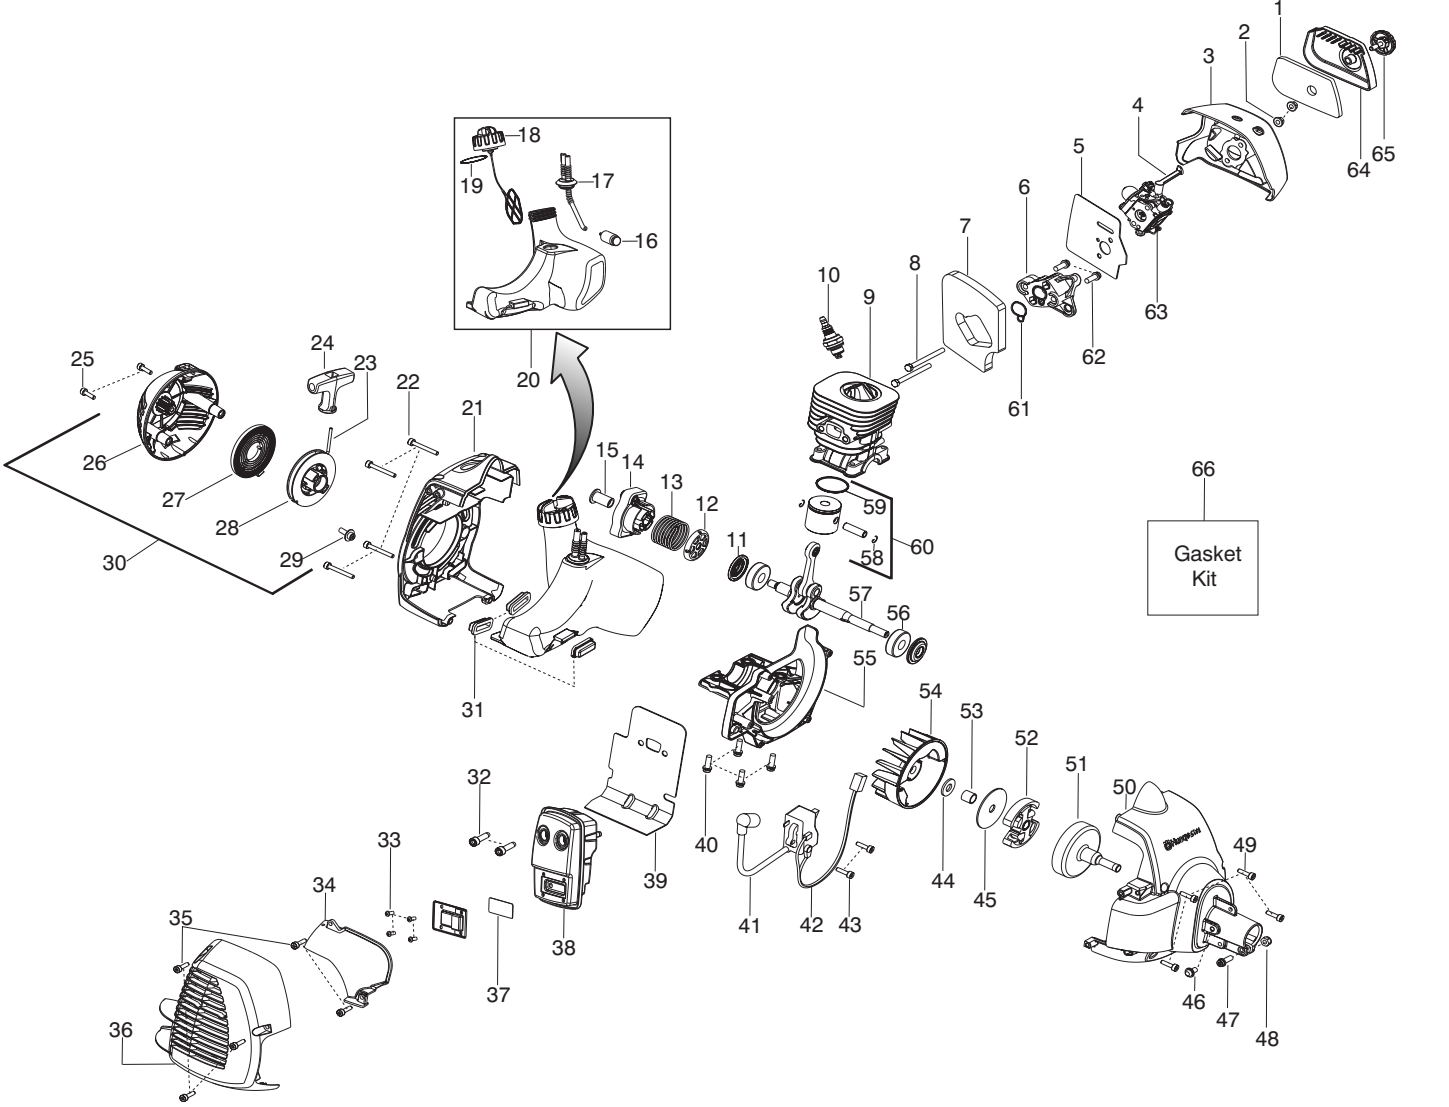

Ref.	Part No.	Description	Ref.	Part No.	Description
1.	★ ★ ★ ★ ★	Assy-Cable/Wire Harness	19.	530015814	Screw
2.	545062001	Housing-Throttle (RH)	20.	530015771	Screw
3.	530016448	Screw	21.	530057554	Bracket-Shield
4.	530016449	Screw	22.	530016014	Screw
5.	530016454	Spring-Trigger	23.	545003902	Screw
6.	545066001	Trigger	24.	537234901	Driver Disc
7.	530059804	Lockout-Throttle	25.	530096295	Assy-Gearbox
8.	545045601	Spring-Lockout	26.	5373383-02	Assy-T25 Cutting Head
9.	545067001	Housing-Throttle (LH)			
10.	545030601	Kit-Switch			
11.	530015820	Bolt			
12.	545042201	Handle-Assist			
13.	545180807	Kit-Driveshaft SST (Incl. decal, 21,22,23,25)		Not Shown	
14.	530059185	Clamp-Handle			
15.	530016152	Wingnut			
16.	★ ★ ★ ★ ★	Flex shaft			
17.	545030901	Kit-Shield (Incl. 18,19,20)			
18.	530052286	Limiter-Line		545059001	Decal-Warning

✓ = New Part Number For This IPL

★ = Refer to the Service Reference Indicated for more information.(Located at the END of the IPL)

Parts List No. 545014390		Husqvarna ® PARTS LIST	MODEL 125L SST (US/CAN)
Date 9/11/08	Replaces 545014390 - 2/01/08		NOTE : Illustration may differ from actual model due to design changes.

Not Shown

✓ = New Part Number For This IPL

★ = Refer to the Service Reference Indicated for more information.(Located at the END of the IPL)

Parts List No. 545014390		 Husqvarna ® PARTS LIST	MODEL 125L SST (US/CAN)
Date 9/11/08	Replaces 545014390 - 2/01/08		NOTE : Illustration may differ from actual model due to design changes.

Serial Number - 06060N and higher, please use the following parts:
 Page 1, Ref.# 1 - 545125301 Assembly-cable wire harness
 Page 2, Ref.# 3 - 545084601 Air box

Parts List No. 545014390		 Husqvarna ® PARTS LIST	MODEL 125L SST (US/CAN)
Date 9/11/08	Replaces 545014390 - 2/01/08		NOTE : Illustration may differ from actual model due to design changes.