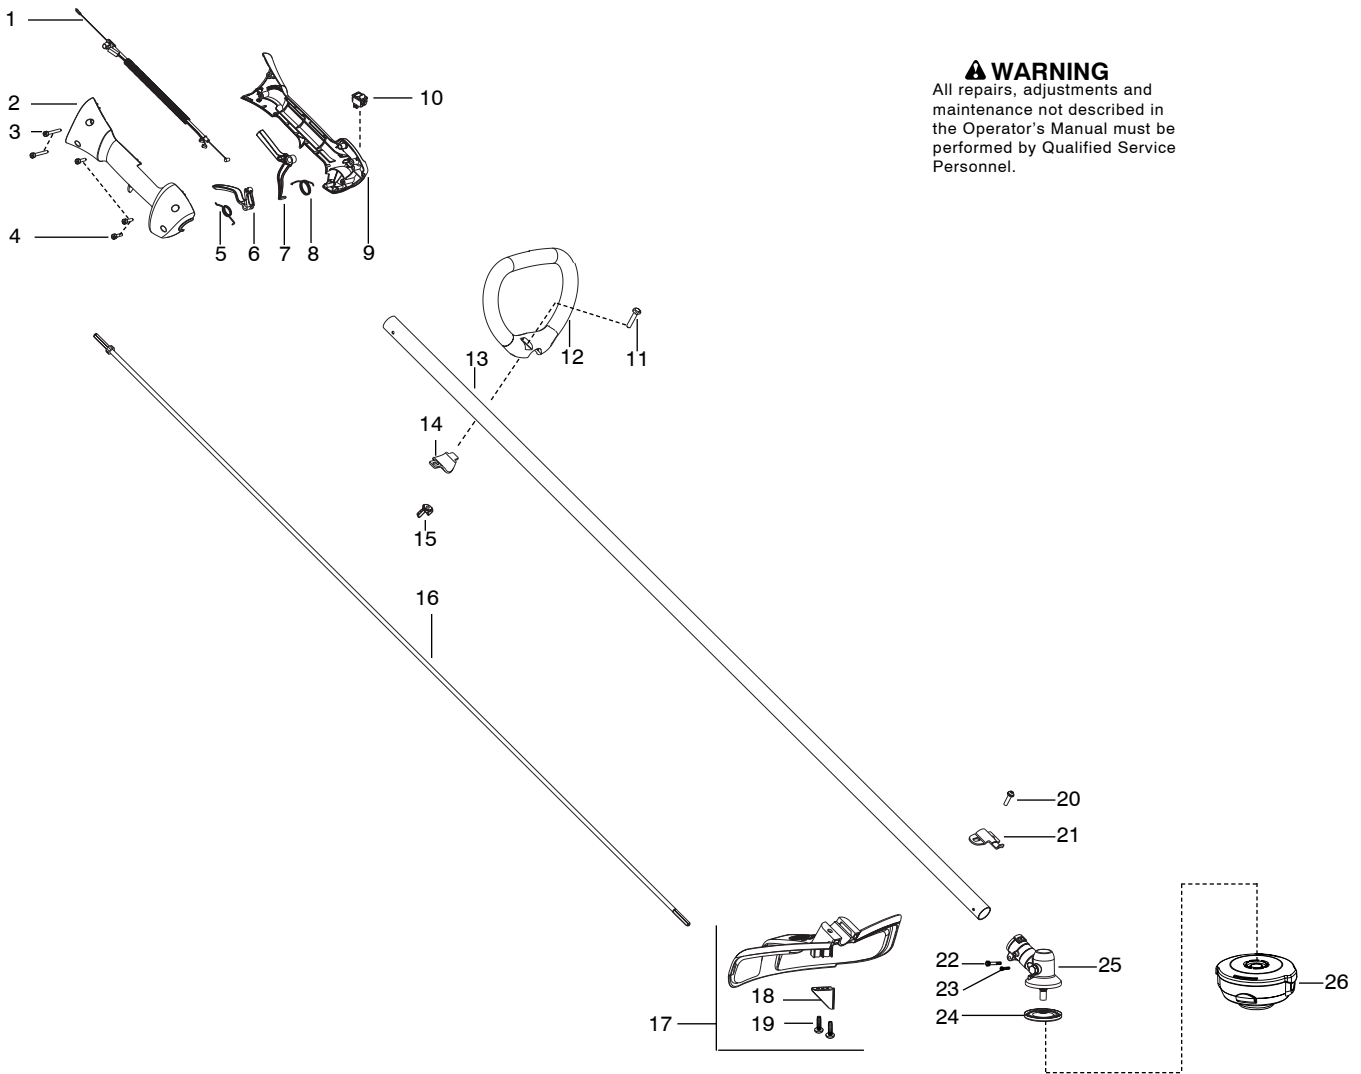

⚠ WARNING
All repairs, adjustments and maintenance not described in the Operator's Manual must be performed by Qualified Service Personnel.

Ref.	Part No.	Description	Ref.	Part No.	Description
1.	★ ★ ★ ★ ★	Assy-Cable/Wire Harness	19.	530015814	Screw
2.	545062001	Housing-Throttle (RH)	20.	530015771	Screw
3.	530016448	Screw	21.	530057554	Bracket-Shield
4.	530016449	Screw	22.	530016014	Screw
5.	530016454	Spring-Trigger	23.	545003902	Screw
6.	545066001	Trigger	24.	537234901	Driver Disc
7.	530059804	Lockout-Throttle	25.	530096295	Assy-Gearbox
8.	545045601	Spring-Lockout	26.	5373383-02	Assy-T25 Cutting Head
9.	545067001	Housing-Throttle (LH)			
10.	545030601	Kit-Switch			
11.	530015820	Bolt			
12.	545042201	Handle-Assist			
13.	545180807	Kit-Driveshaft SST (Incl. decal, 21,22,23,25)		Not Shown	
14.	530059185	Clamp-Handle			
15.	530016152	Wingnut			
16.	★ ★ ★ ★ ★	Flex shaft			
17.	545030901	Kit-Shield (Incl. 18,19,20)			
18.	530052286	Limiter-Line		545059001	Decal-Warning

✓ = New Part Number For This IPL

★ = Refer to the Service Reference Indicated for more information.(Located at the END of the IPL)