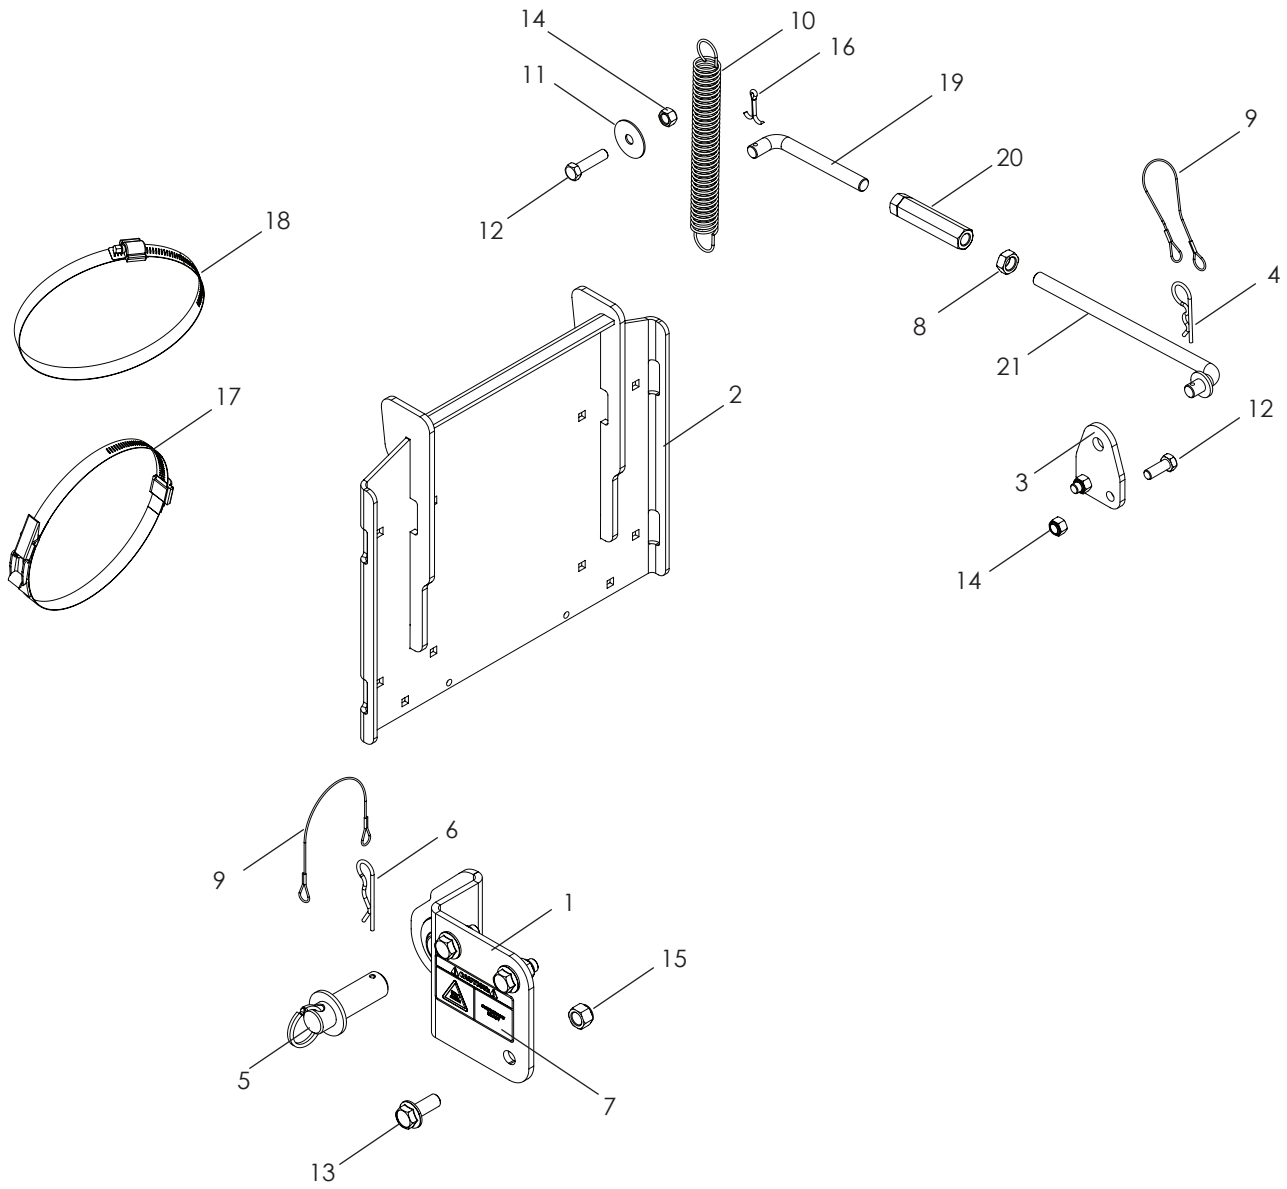

ACCESSORIES

HCS13 - MOUNTING KIT