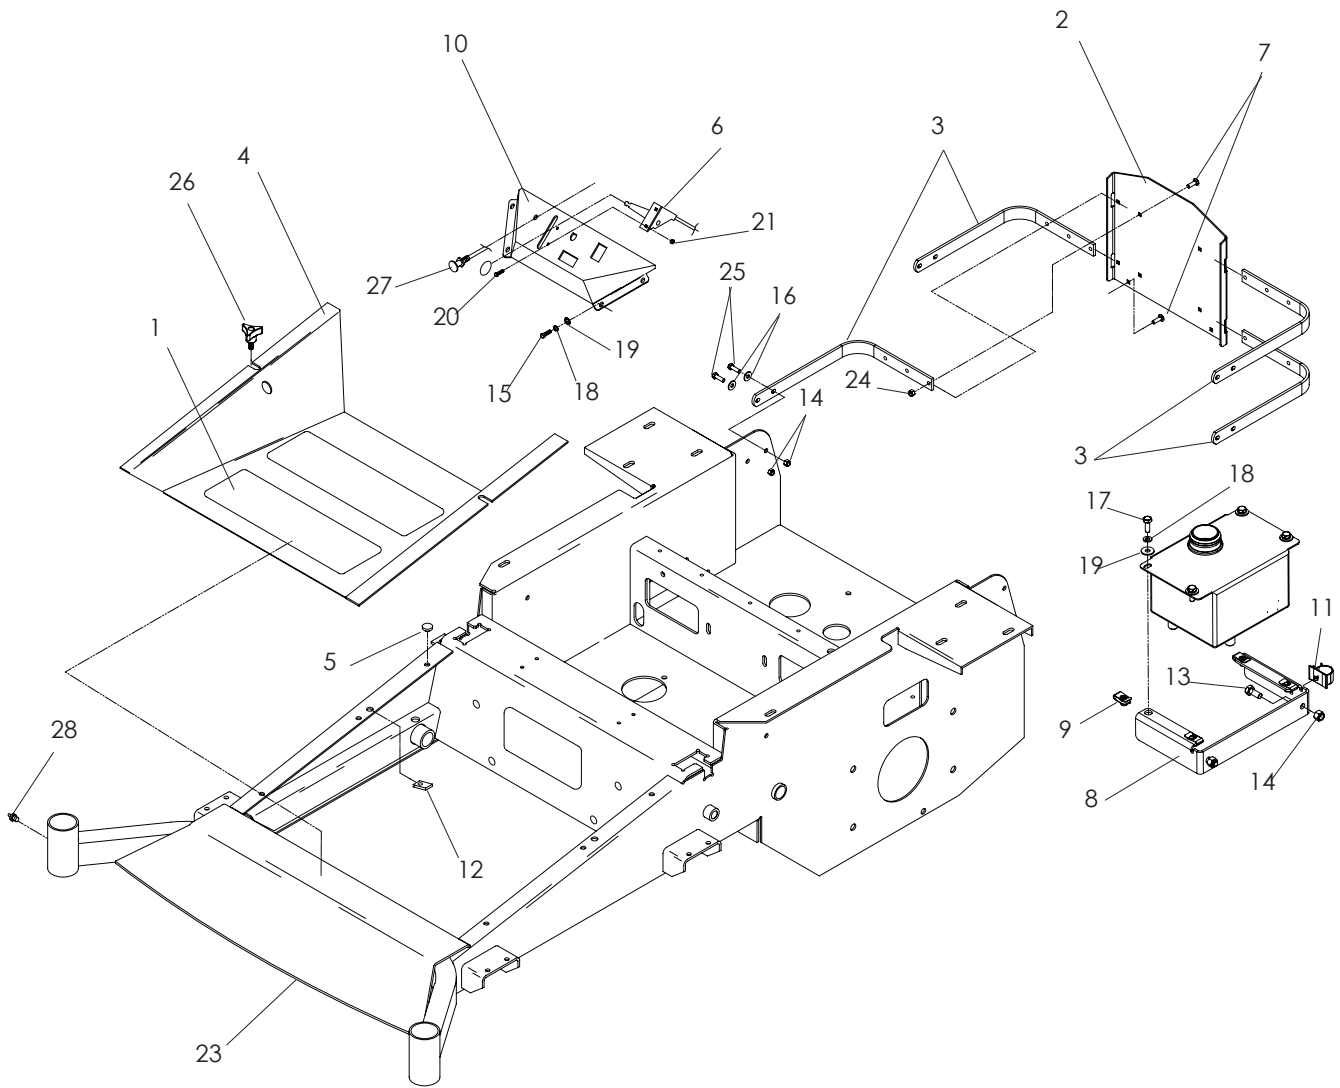

CONTENTS

CHASSIS / FRAME	4	DECALS	30
ENGINE PLATE.....	8	PROTECTION FRAME	32
STEERING	10	ROLLOVER PROTECTION SYSTEM (ROPS).....	32
PARKING BRAKE	12	LIGHT KIT	32
HYDRAULIC PUMP - MOTOR.....	14	ACCESSORIES.....	34
MOWER LIFT / DECK LIFT.....	16	HCS13 - MOUNTING KIT	34
52" DECK	18	HOOD ASSEMBLY - 539 113756	36
61" DECK	20	HITCH ASSEMBLY - 539 111280.....	38
FUEL SYSTEM.....	22	DRIVE KIT ASSEMBLY	40
SEAT	24	BLOWER ASSEMBLY	42
CASTER.....	26	WEIGHT KIT	44
ELECTRICAL	28		

NOTE: ALL FASTENERS ARE GRADE 5 UNLESS OTHERWISE SPECIFIED.

CHASSIS / FRAME