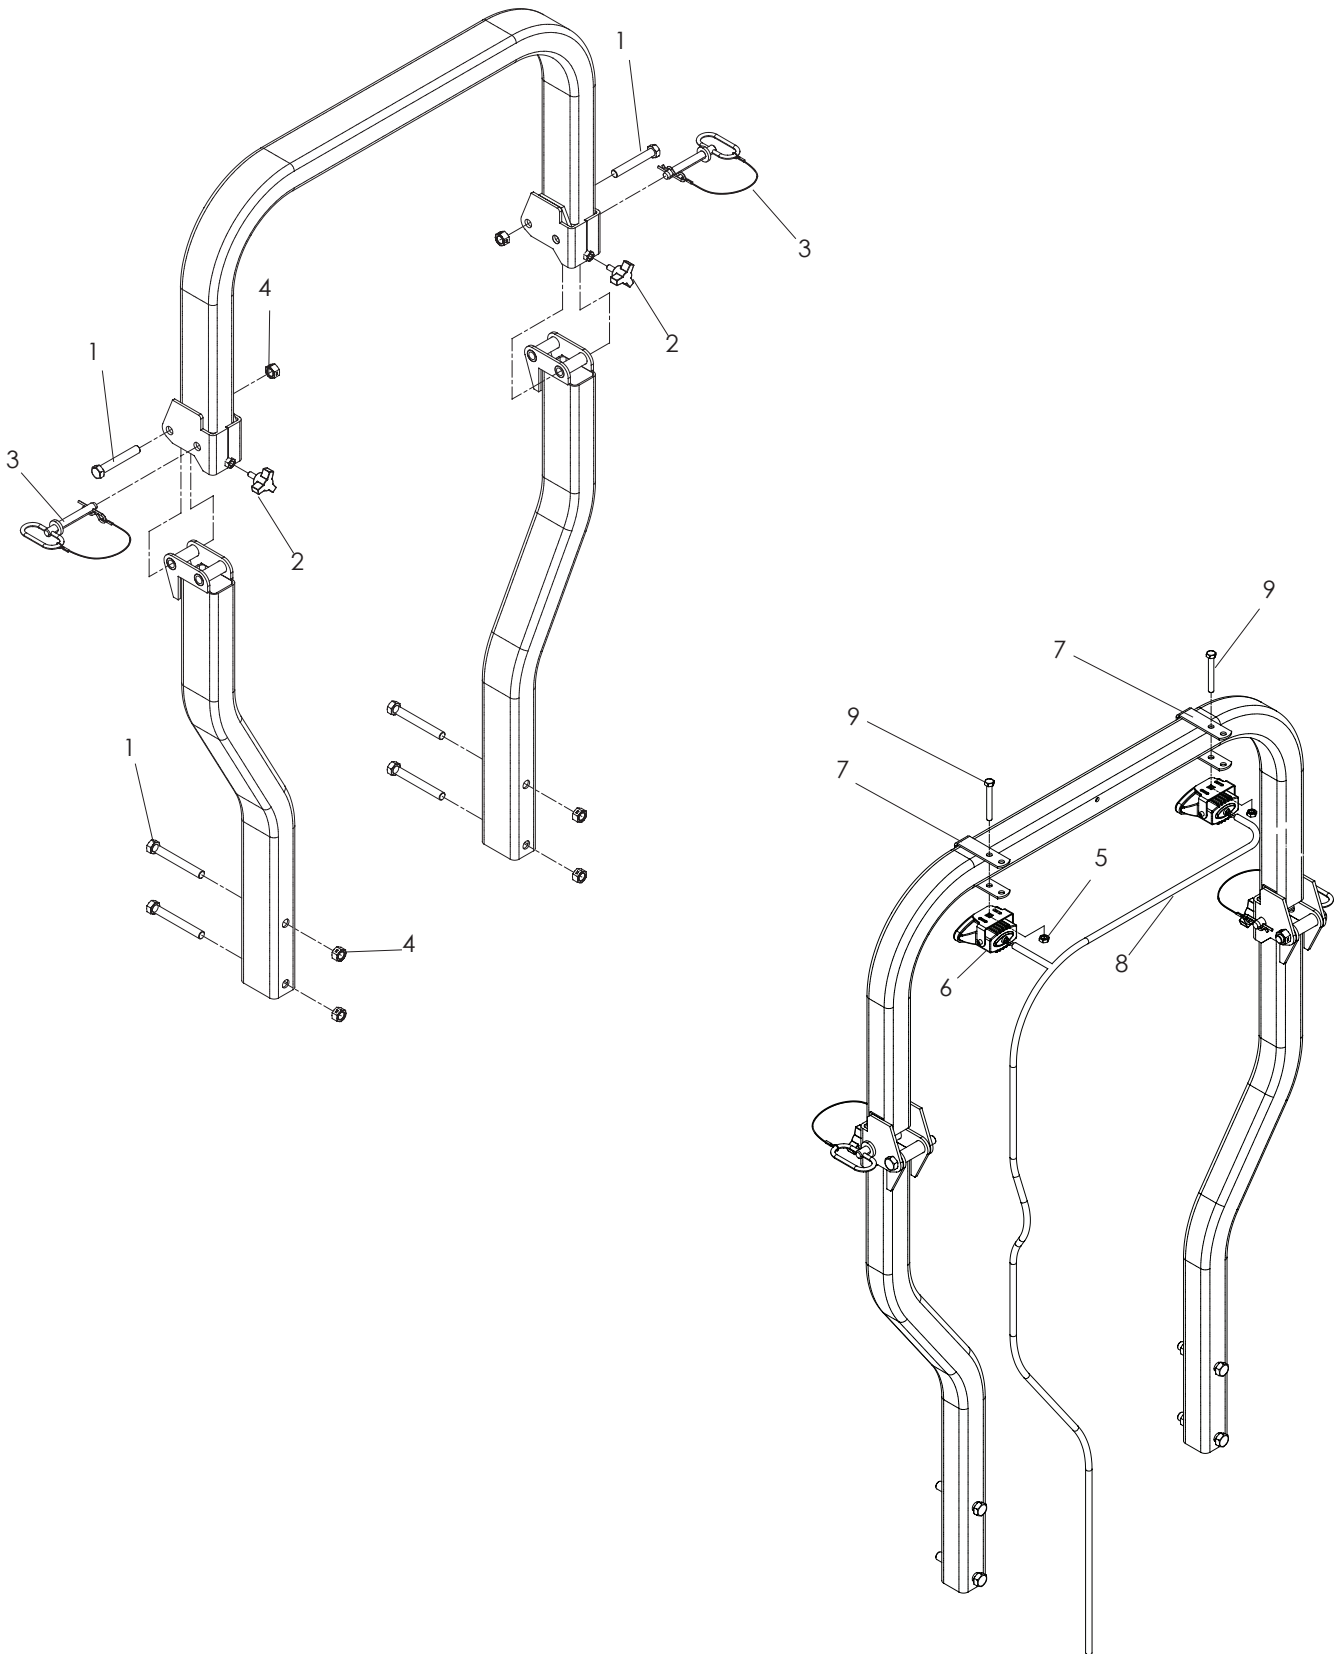

PROTECTION FRAME

ROLLOVER PROTECTION SYSTEM (ROPS) LIGHT KIT