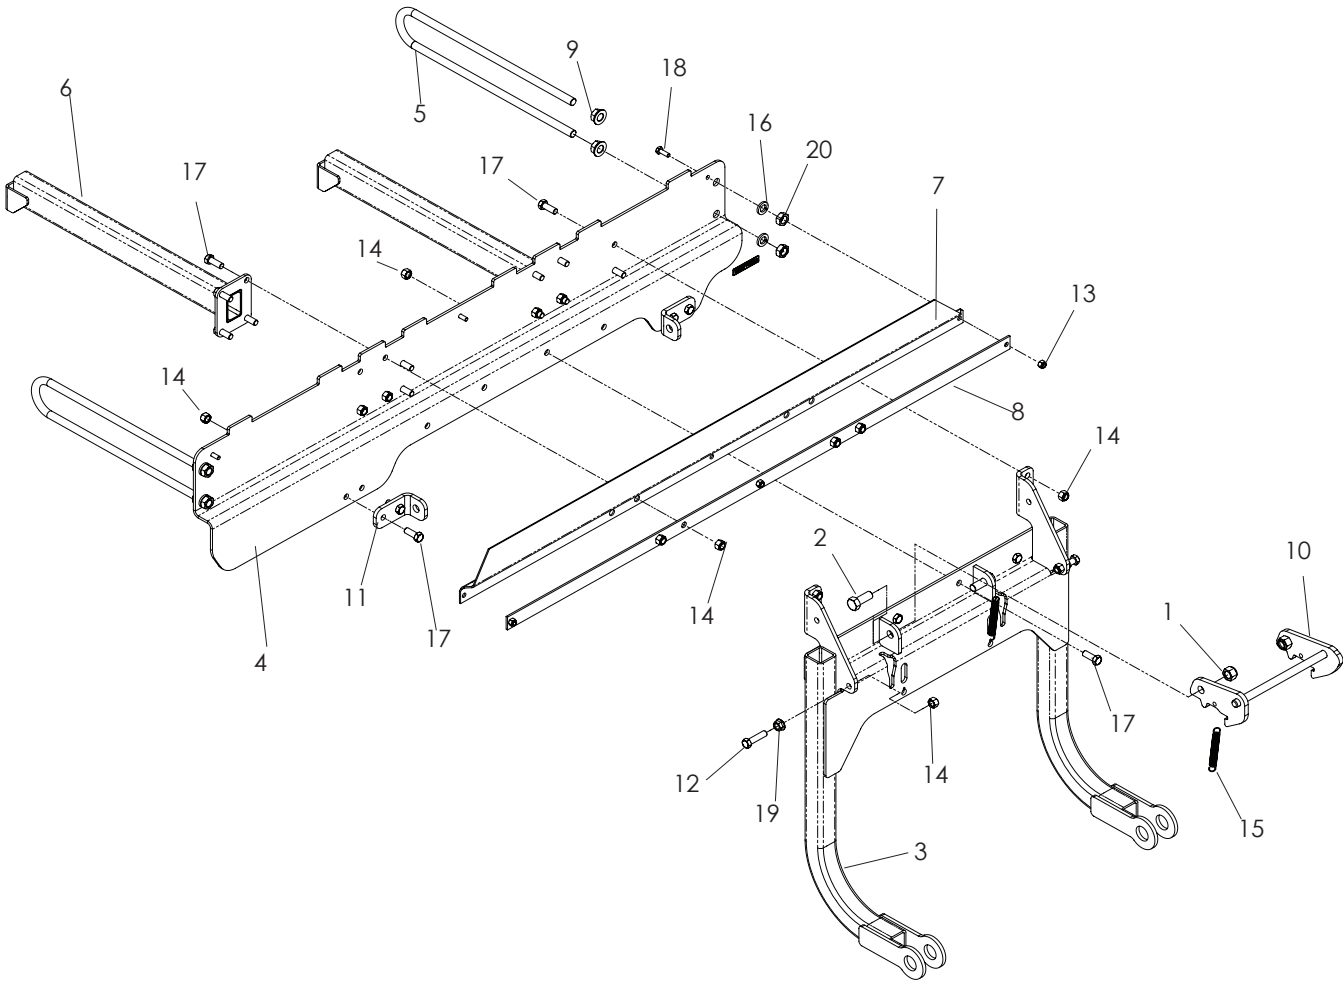

ACCESSORIES

HITCH ASSEMBLY - 539 111280