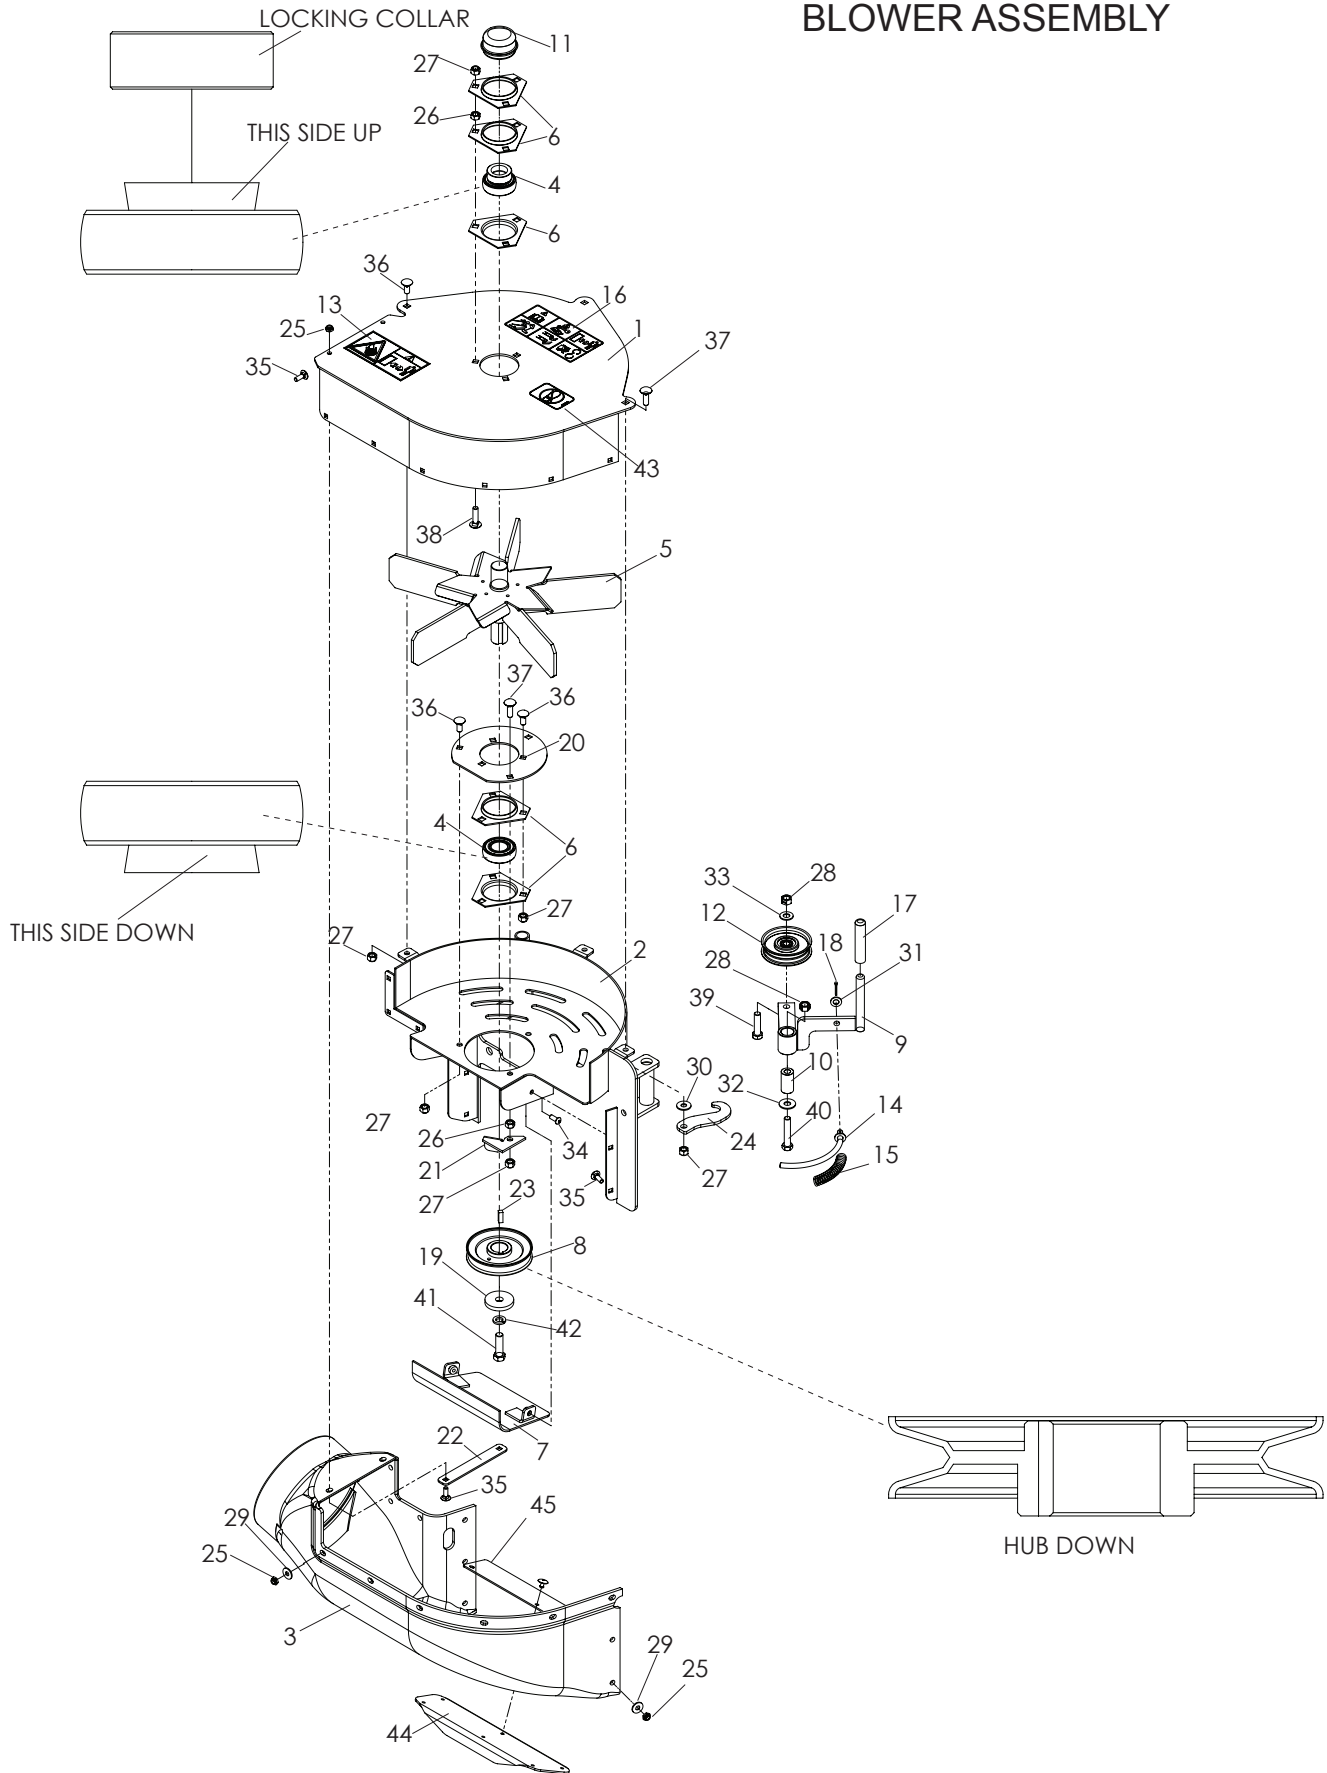

ACCESSORIES

BLOWER ASSEMBLY