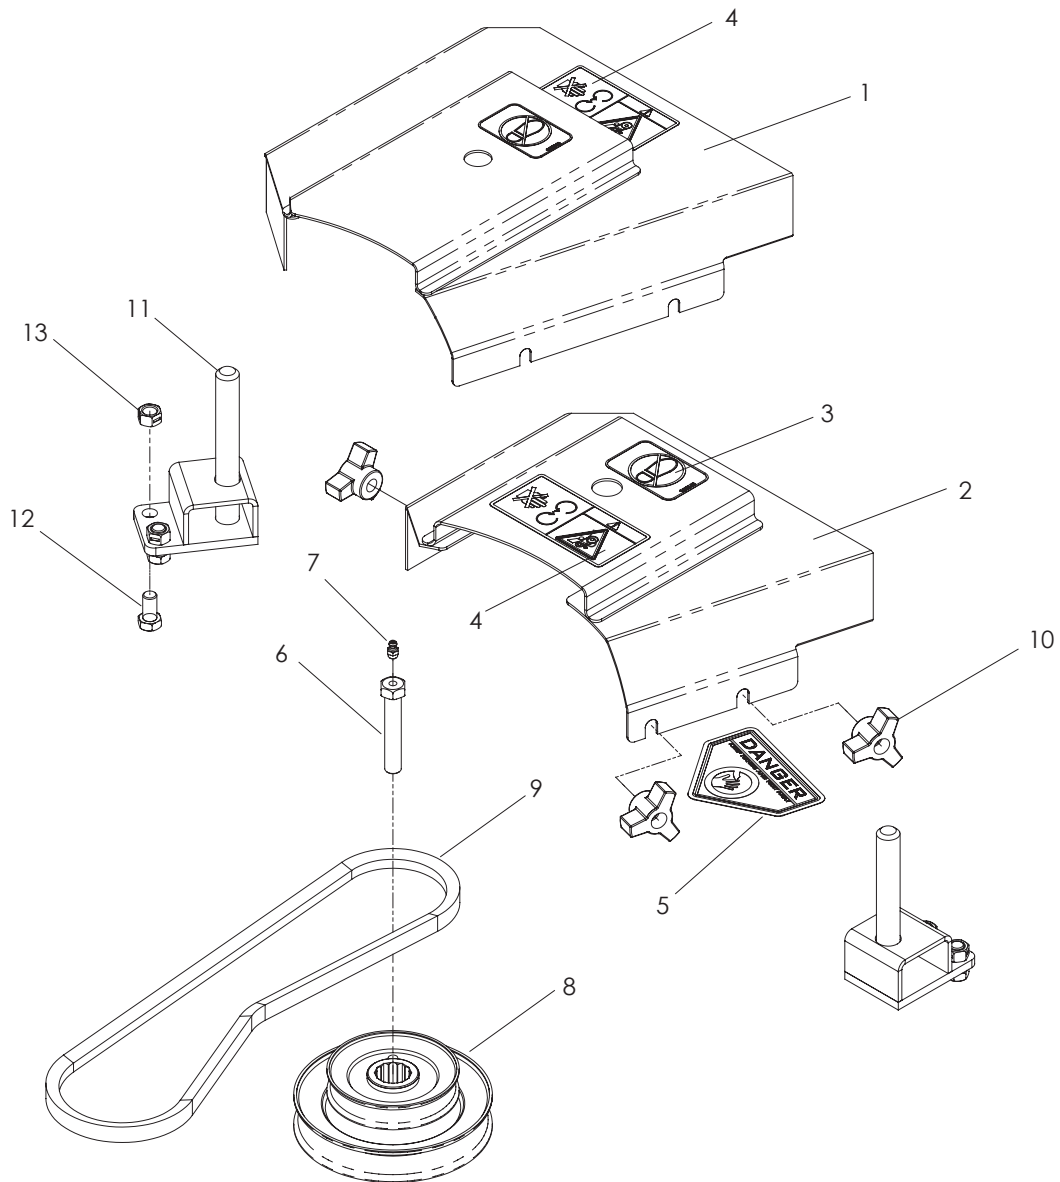

ACCESSORIES

DRIVE KIT ASSEMBLY