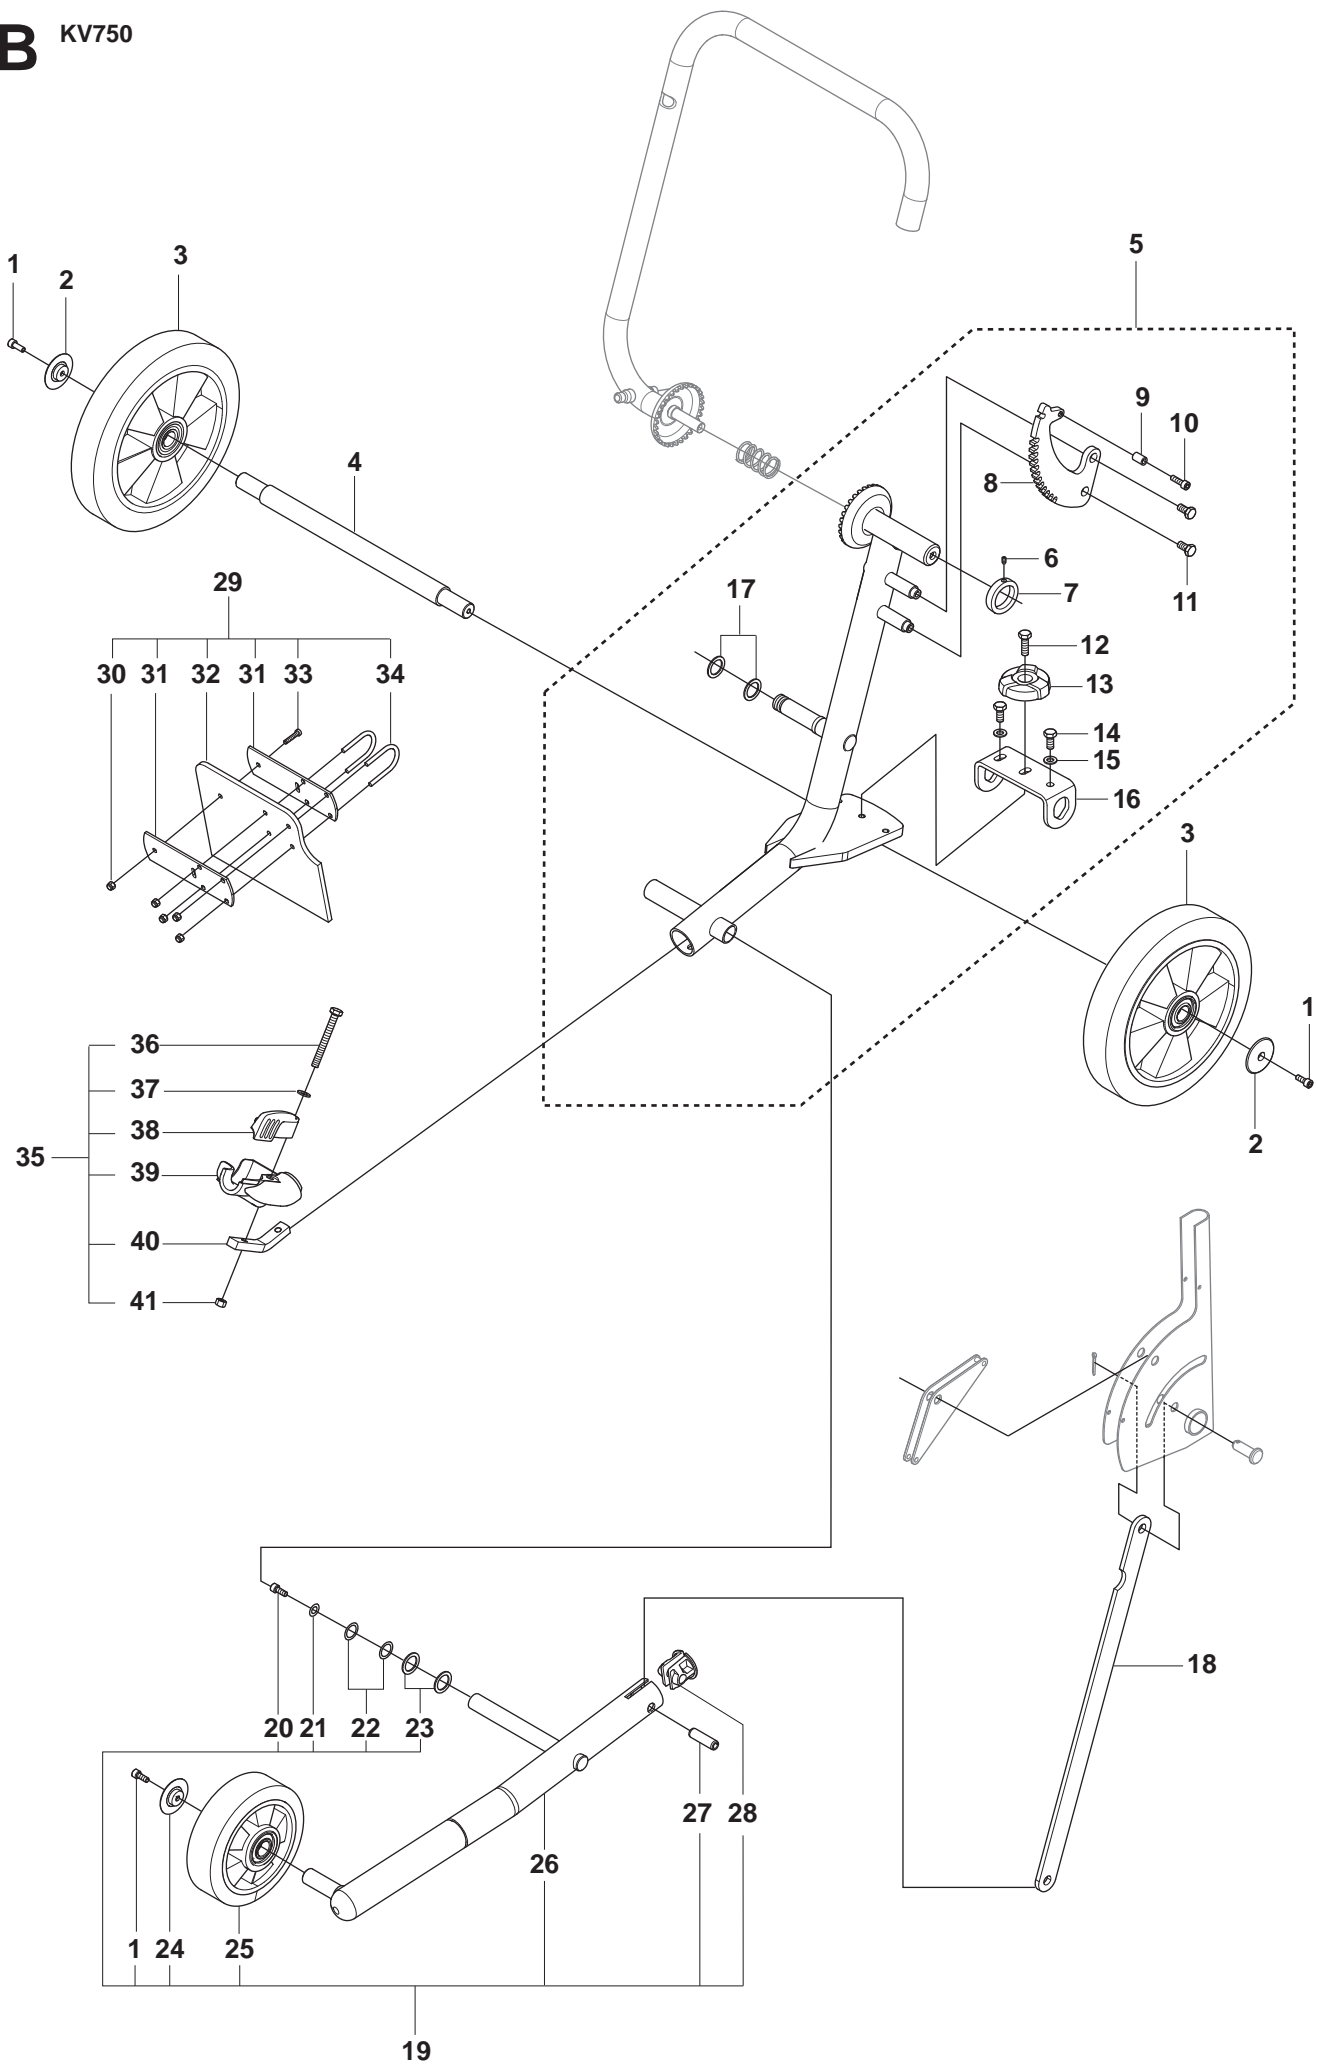

B KV750

Page B
KV750

Pos.	Part No.	Description	Quantity	Notes	New Part
1	725 53 68-01	SCREW	3		
2	501 32 12-01	WASHER	2		
3	504 18 55-01	WHEEL	2		
4	544 91 94-01	SHAFT	1		
5	504 73 53-02	FRAME	1	Incl. 6 - 17	New Part
6	542 13 97-69	STOP SCREW	1		New Part
7	504 59 57-01	WASHER	1		New Part
8	544 91 99-01	SHEET	1		
9	544 96 26-01	SPACING SLEEVE	1		
10	725 53 70-01	SCREW	1		New Part
11	725 24 49-71	SCREW	2		New Part
12	505 45 61-01	SCREW	1		New Part
13	504 56 93-01	KNOB	1		New Part
14	725 24 51-71	SCREW	2		New Part
15	734 11 65-41	WASHER	2		
16	501 32 13-01	BRACKET	1		
17	502 46 51-01	O-RING	2		
18	544 92 39-02	ROD	1		
19	506 49 70-02	FRAME TUBE	1	Incl. 20 - 28	New Part
20	725 24 49-71	SCREW	1		
21	504 58 11-01	WASHER	1		
22	501 01 96-01	O-RING	2		
23	504 58 10-01	CUP SPRING	2		
24	506 49 73-01	PLATE	1		
25	543 04 59-54	WHEEL	1		
26	506 49 75-01	FRAME TUBE	1		
27	501 01 98-01	SPRING PIN	1		
28	544 92 27-01	COVER LID	1		
29	510 06 85-01	FENDER ASSY	1	Incl. 30 - 34	New Part
30	732 25 14-01	LOCK NUT	5		
31	544 96 24-01	SPRING	2		
32	544 96 28-01	FENDER	1		
33	725 23 31-71	SCREW	1		
34	544 96 29-01	SHACKLE	2		
35	510 06 86-01	HOLDER ASSY	1	Incl. 36 - 41	New Part
36	725 24 65-71	SCREW	1		
37	734 11 63-01	WASHER	1		
38	544 91 82-01	TURNING KNOB	1		
39	544 91 84-01	HOLDER	1		
40	544 92 07-01	SUPPORT	1		
41	731 23 18-01	NUT	1