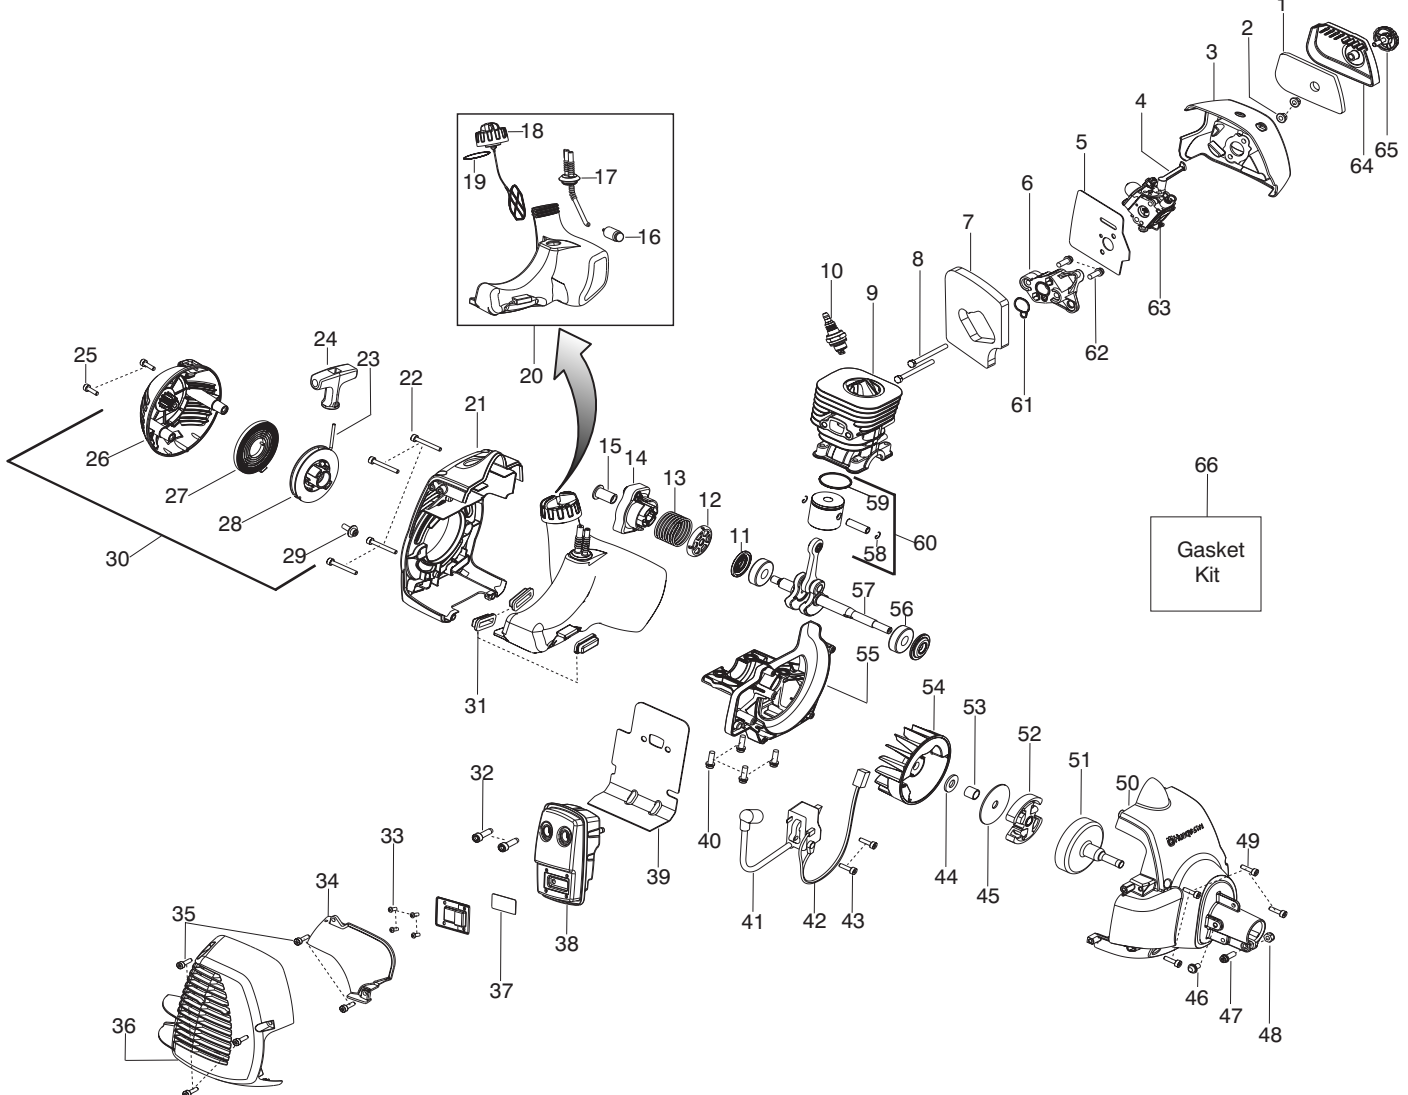

Ref.	Part No.	Description	Ref.	Part No.	Description	Ref.	Part No.	Description
1.	530150253	Filter	25.	530016426	Screw	48.	530015768	Locknut
2.	530016101	Nut-Carb. Screw	26.	545029603	Starter Hsg. w/eyelet	49.	530016456	Screw
3.	★★★★★	Air Box	27.	545029801	Kit-Starter Spring	50.	545017501	Assy-Fan Housing
4.	530057844	Lever - Choke	28.	545029701	Kit-Starter Pulley	51.	★★★★★	Assy-Clutch Drum
5.	545050402	Kit-Carb. Gasket (Incl 7,61)	29.	530016468	Washer-Starter	52.	545050405	Kit-Clutch Assy.
6.	530035596	Adaptor-Carb.	30.	545106301	Assy-Starter Hsg.(Incl. 23,24,26,27,28,29)	53.	530057852	Spacer
7.	545030101	Kit-Gasket (foam)	31.	530059780	Isolator-Tank	54.	530039242	Flywheel
8.	530016400	Bolt	32.	530058982	Bolt-Muffler	55.	545054601	Crankcase
9.	545001001	Cylinder	33.	530015496	Screw	56.	545013401	Bearing
10.	952030201	Plug-Spark (RCJ-8Y)	34.	530150440	Shield-Heat	57.	545030001	Kit-Crankshaft
11.	545050403	Kit-Crankshaft seal	35.	530016449	Screw	58.	530015162	Retainer-Piston Pin
12.	530016475	Washer-Starter	36.	545104901	Guard-Muffler	59.	530019283	Ring-Piston
13.✓	545160301	Spring-Starter Cup	37.	545030501	Kit-Spark Arrestor (Incl. 33)	60.	545030301	Kit-Piston (Incl. 58,59)
14.	545102302	Assy-Starter Cup	38.	545057501	Assy-Muffler	61.	545030101	Kit-Gasket (adaptor seal)
15.	530059800	Coupling-Starter	39.	530057848	Gasket-Paper Metal	62.	530015897	Screw
16.	530095646	Assy-Fuel Filter	40.	530015897	Screw	63.✓	★★★★★	Kit-Carb. (Incl. 4,5)
17.✓	545081897	Kit-Fuel Line	41.	545046701	Module	64.	530057846	Cover-Air Box
18.	530150350	Assy-Cap w/ret.(Incl. 19)	42.	530039227	Assy-Leadwire	65.	530059796	Assy-Knob
19.	530019293	O-ring - Fuel Cap	43.	530016456	Screw	66.	545030101	Kit-Gasket (Incl. 5,7,11,19,39,61)
20.✓	545105105	Assy-Fuel Tank (Incl. 16,17,18,19)	44.✓	530016463	Washer			
21.	530057851	Shroud-Rear	45.	530094189	Washer-Clutch			
22.	530016448	Screw	46.	530016469	Screw			
23.	545029901	Kit-Rope	47.	530016470	Screw			
24.	530150318	Handle-Starter						

✓ = New Part Number For This IPL

★ = Refer to the Service Reference Indicated for more information.(Located at the END of the IPL)