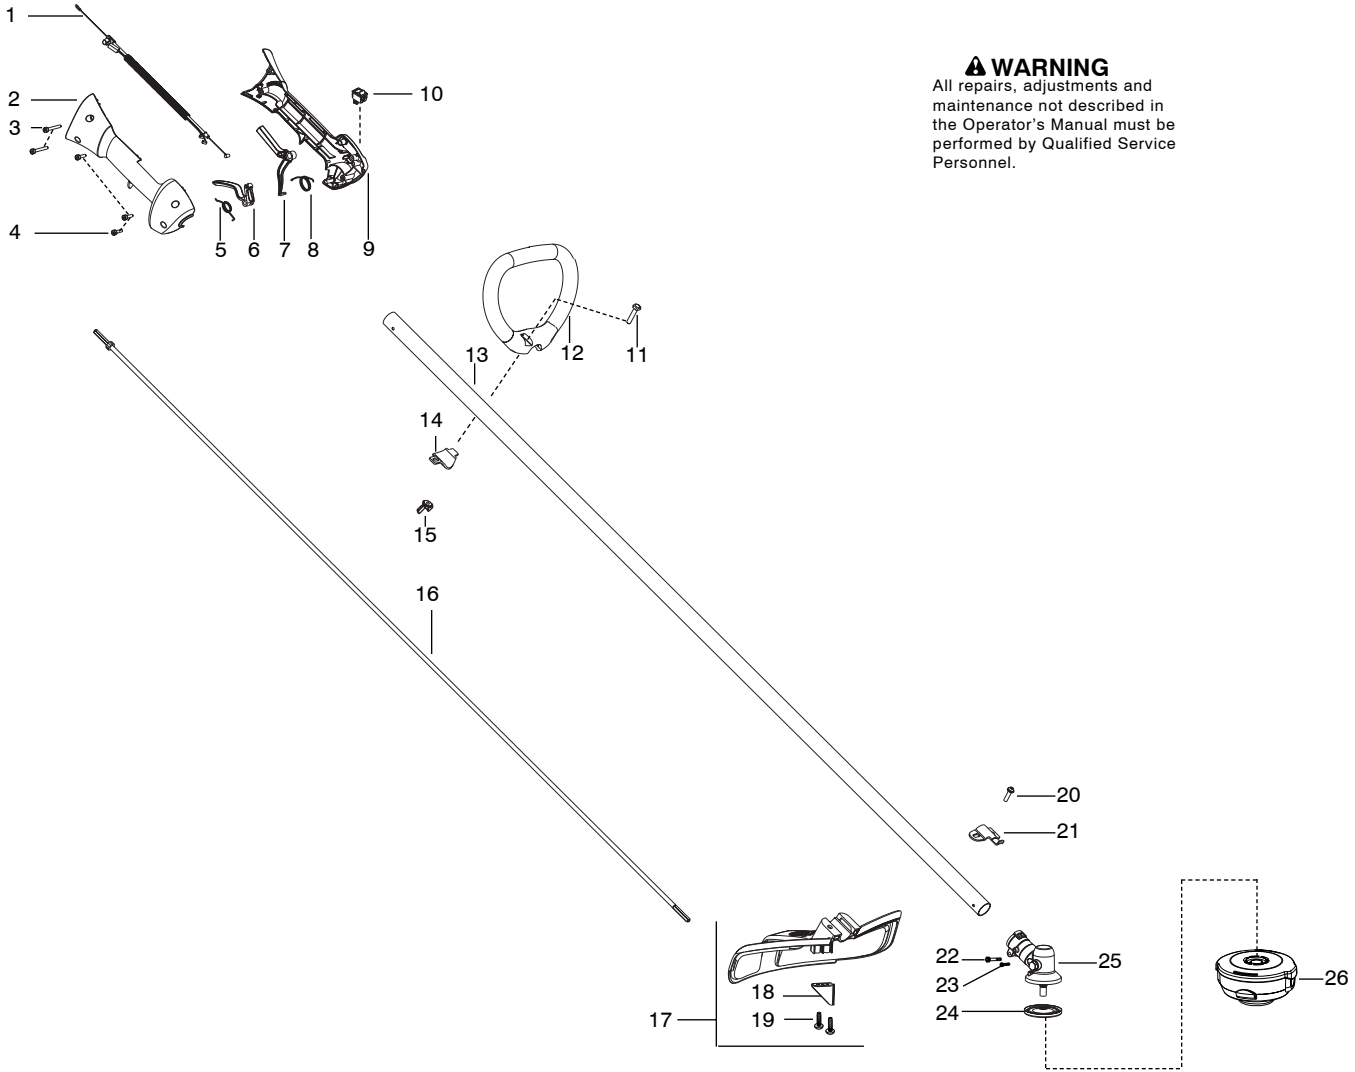

Trimmer

125 L

Parts List No. 545014315		Husqvarna ® PARTS LIST	MODEL 125L (US)
Date 2/01/08	Replaces 545014315 - 9/28/07		NOTE : Illustration may differ from actual model due to design changes.

⚠ WARNING
All repairs, adjustments and maintenance not described in the Operator's Manual must be performed by Qualified Service Personnel.

Ref.	Part No.	Description	Ref.	Part No.	Description
1.	★ ★ ★ ★ ★	Assy-Cable/Wire Harness	19.	530015814	Screw
2.	545062001	Housing-Throttle (RH)	20.	530015771	Screw
3.	530016448	Screw	21.	530057554	Bracket-Shield
4.	530016449	Screw	22.	530016014	Screw
5.	530016454	Spring-Trigger	23.	545003902	Screw
6.	545066001	Trigger	24.	537234901	Driver Disc
7.	530059804	Lockout-Throttle	25.	530096295	Assy-Gearbox
8.	545045601	Spring-Lockout	26.	5373383-02	Assy-T25 Cutting Head
9.	545067001	Housing-Throttle (LH)			
10.	545030601	Kit-Switch			
11.	530015820	Bolt			
12.	545042201	Handle-Assist			
13. ✓	545180807	Kit-Driveshaft SST (Incl. decal, 21,22,23,25)	Not Shown		
14.	530059185	Clamp-Handle			
15.	530016152	Wingnut			
16. ✓	★ ★ ★ ★ ★	Flex shaft			
17.	545030901	Kit-Shield (Incl. 18,19,20)	✓	545146947	Manual (USA)
18.	530052286	Limit-Line		545059001	Decal-Warning

✓ = New Part Number For This IPL

★ = Refer to the Service Reference Indicated for more information.(Located at the END of the IPL)

Parts List No. 545014315		 Husqvarna ® PARTS LIST	MODEL 125L (US)
Date 2/01/08	Replaces 545014315 - 9/28/07		NOTE : Illustration may differ from actual model due to design changes.