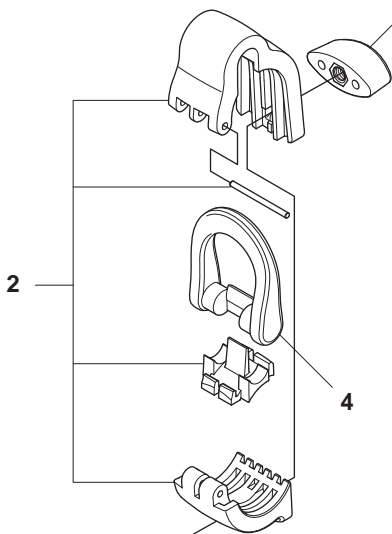

D Saw Attachment

Saw Attachment

Page Title	Image name	Page Note
BEVEL GEAR & SHAFT		4

D					
Position #	Article #	Quantity	Notes	Kit	
1	537 17 48-01	1			
2	735 58 08-10	1		1	
3	503 98 54-01	1		1	
4	503 78 52-01	1		1	
5	537 18 09-01	1	Ø=7 mm L=1114 mm	1	
6	537 19 84-01	1			
7	537 19 58-01	1	Ø=24 mm L=110 mm		
8	735 58 08-10	1		7	
9	503 98 54-01	1		7	
10	503 78 52-01	1		7	
11	537 19 59-01	1	Ø=7 mm L=124 mm	7	
12	537 19 84-01	1			

Page Title	Image name	Page Note
ACCESSORIES		17

S

Position #	Article #	Quantity	Notes	Kit
1	537 18 33-12	1	(USA)	
1	537 18 33-11	1		1
2	537 35 36-01	1		1
3	537 13 04-02	1		1
4	537 35 01-01	1		1
5	725 23 31-51	1		1
6	537 21 62-01	1		1
6	537 21 62-02	1	(USA)	1
7	537 38 89-01	1		1

T Saw Attachment L=110mm

1

3

2

4

5

6

7