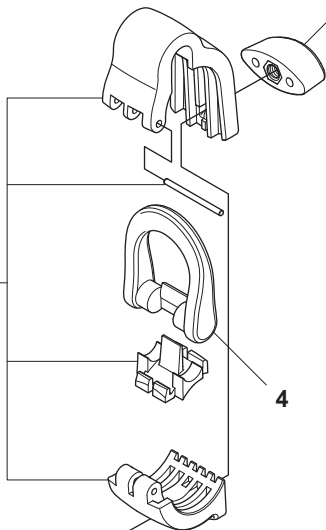

D Saw Attachment

Saw Attachment

Page Title	Image name	Page Note
BEVEL GEAR & SHAFT		4

D					
Position #	Article #	Quantity	Notes	Kit	
1	537 17 48-01	1			
2	735 58 08-10	1		1	
3	503 98 54-01	1		1	
4	503 78 52-01	1		1	
5	537 18 09-01	1	Ø=7 mm L=1114 mm	1	
6	537 19 84-01	1			
7	537 19 58-01	1	Ø=24 mm L=110 mm		
8	735 58 08-10	1		7	
9	503 98 54-01	1		7	
10	503 78 52-01	1		7	
11	537 19 59-01	1	Ø=7 mm L=124 mm	7	
12	537 19 84-01	1			

S Saw Attachment

1

3

2

4

5

6

7