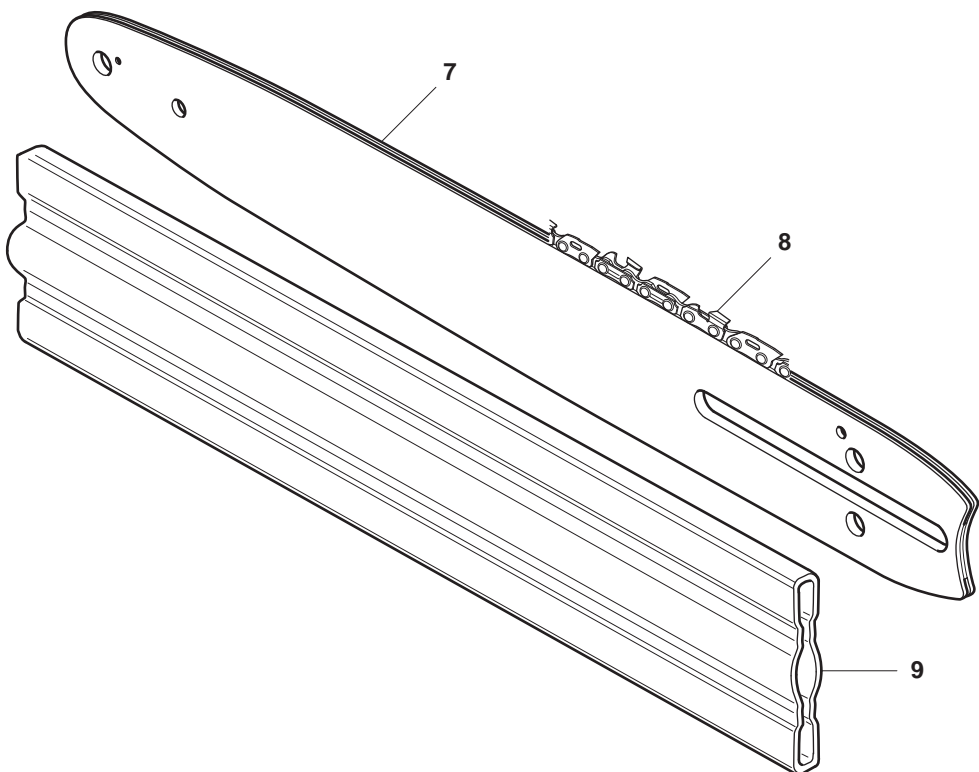

R Accessories

Page Title	Image name	Page Note
CRANK CASE		15

R				
Position #	Article #	Quantity	Notes	Kit
1	537 04 07-10	1		
2	501 69 17-01	1		1
3	502 21 58-01	1		1
4	503 98 96-01	1		
5	531 00 92-05	1		
6	537 21 62-02	1	(USA)	
6	537 21 62-01	1		
7	501 95 92-40	1	(10")	
7	501 95 92-45	1	(12")	
8	501 84 21-40	1	(10")	
8	501 84 21-45	1	(12")	
9	537 12 99-01	1