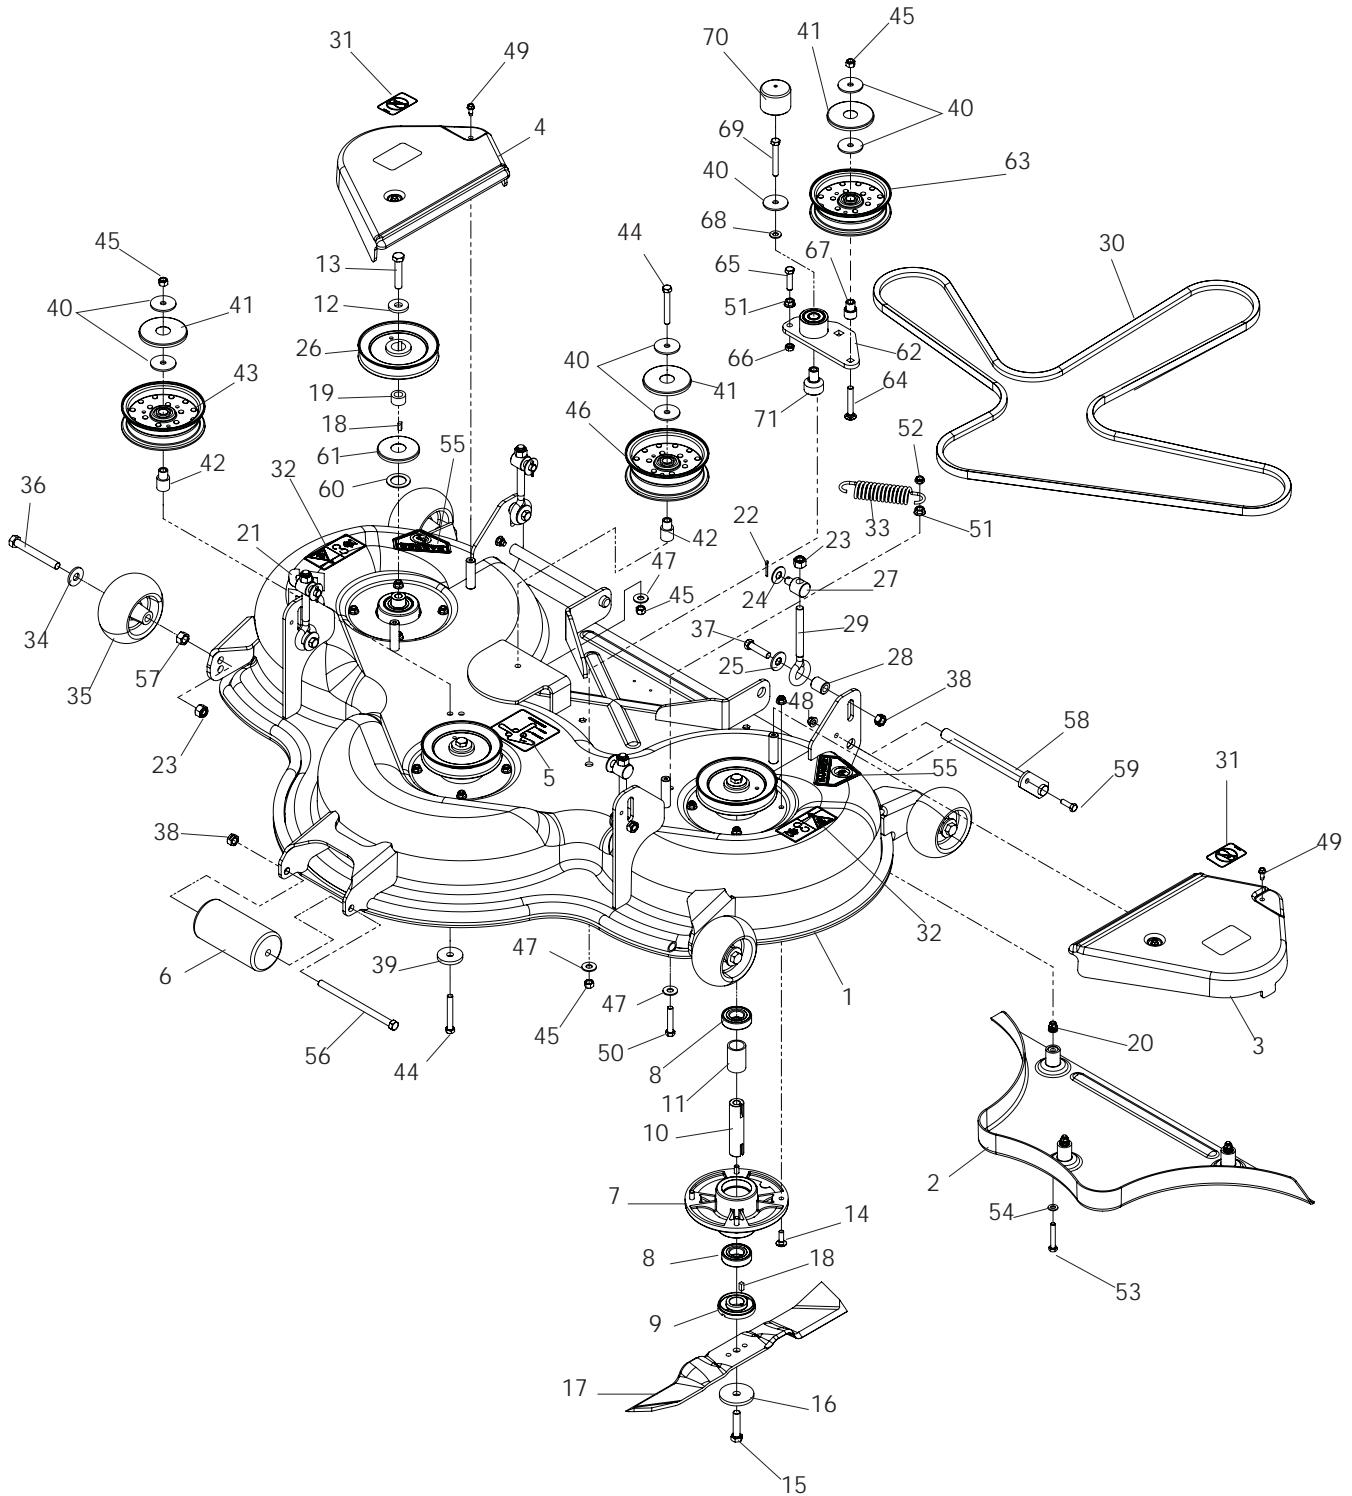

COMBI DECK CD52

CD52i / 968999759