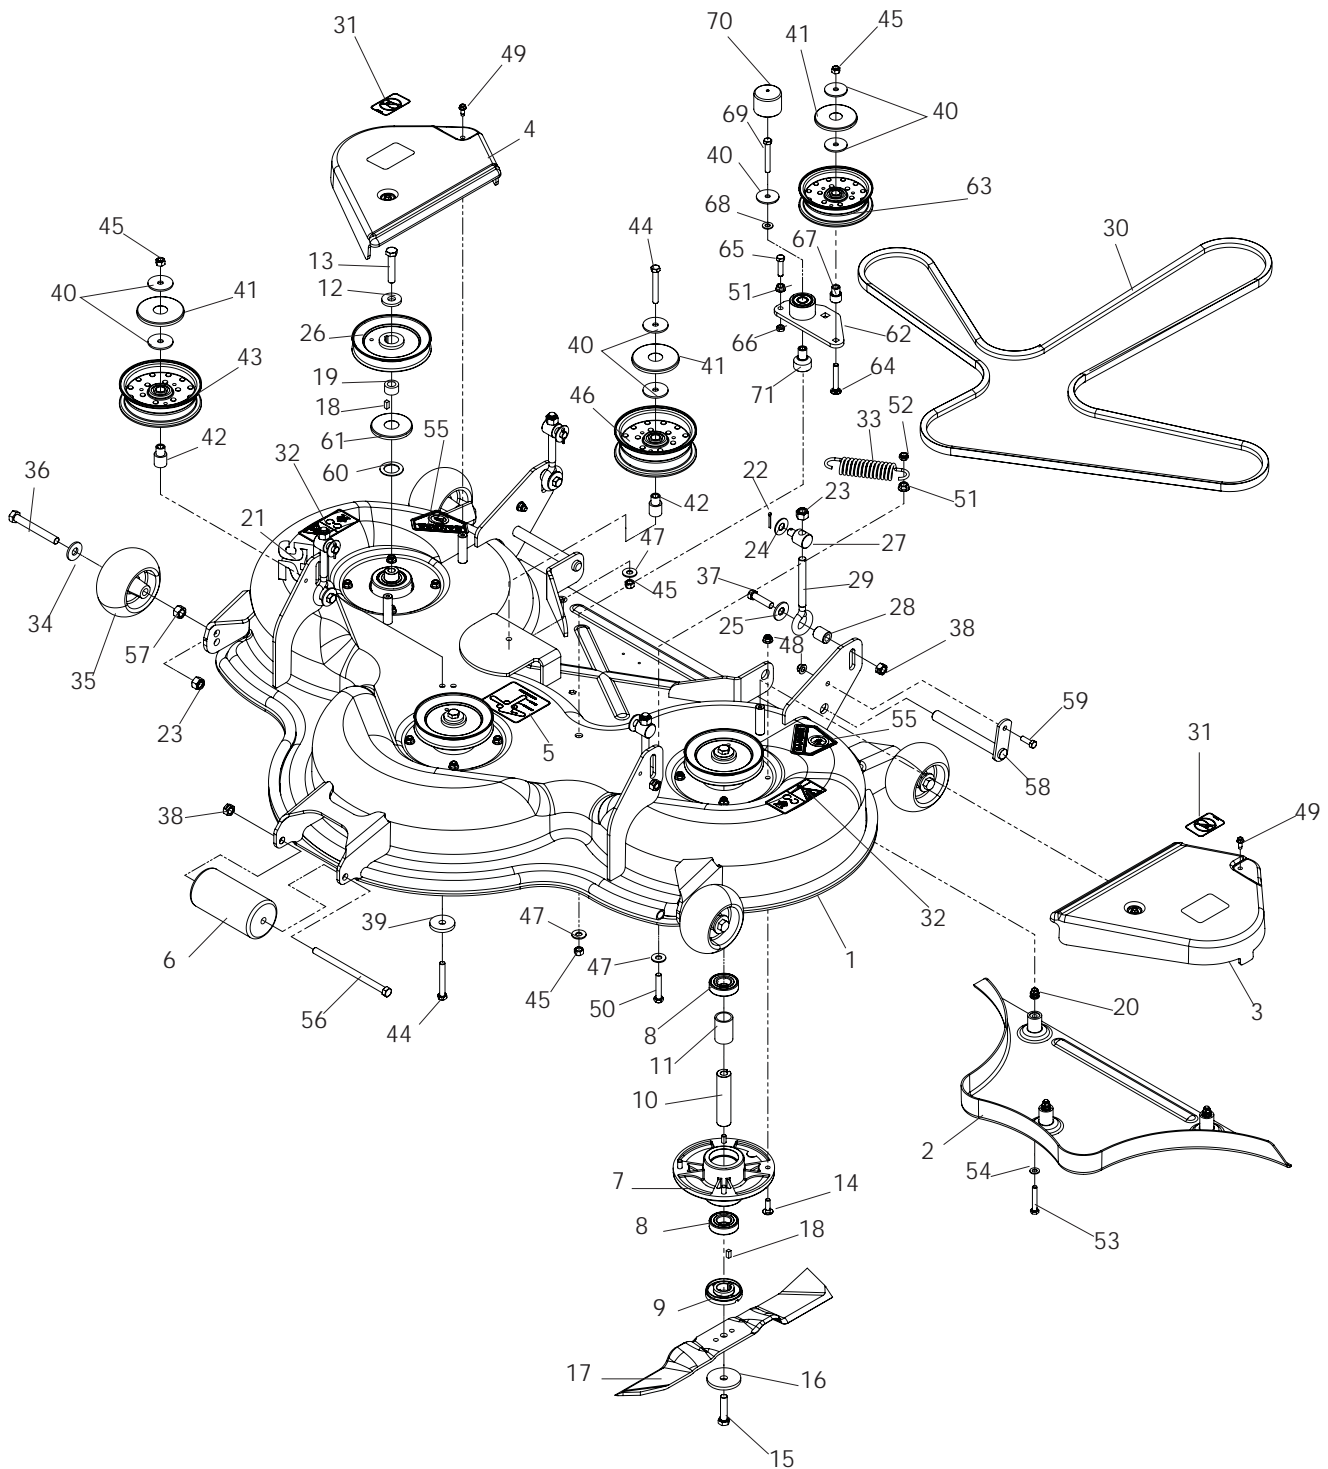

COMBI DECK CD52

CD52L / 968999760