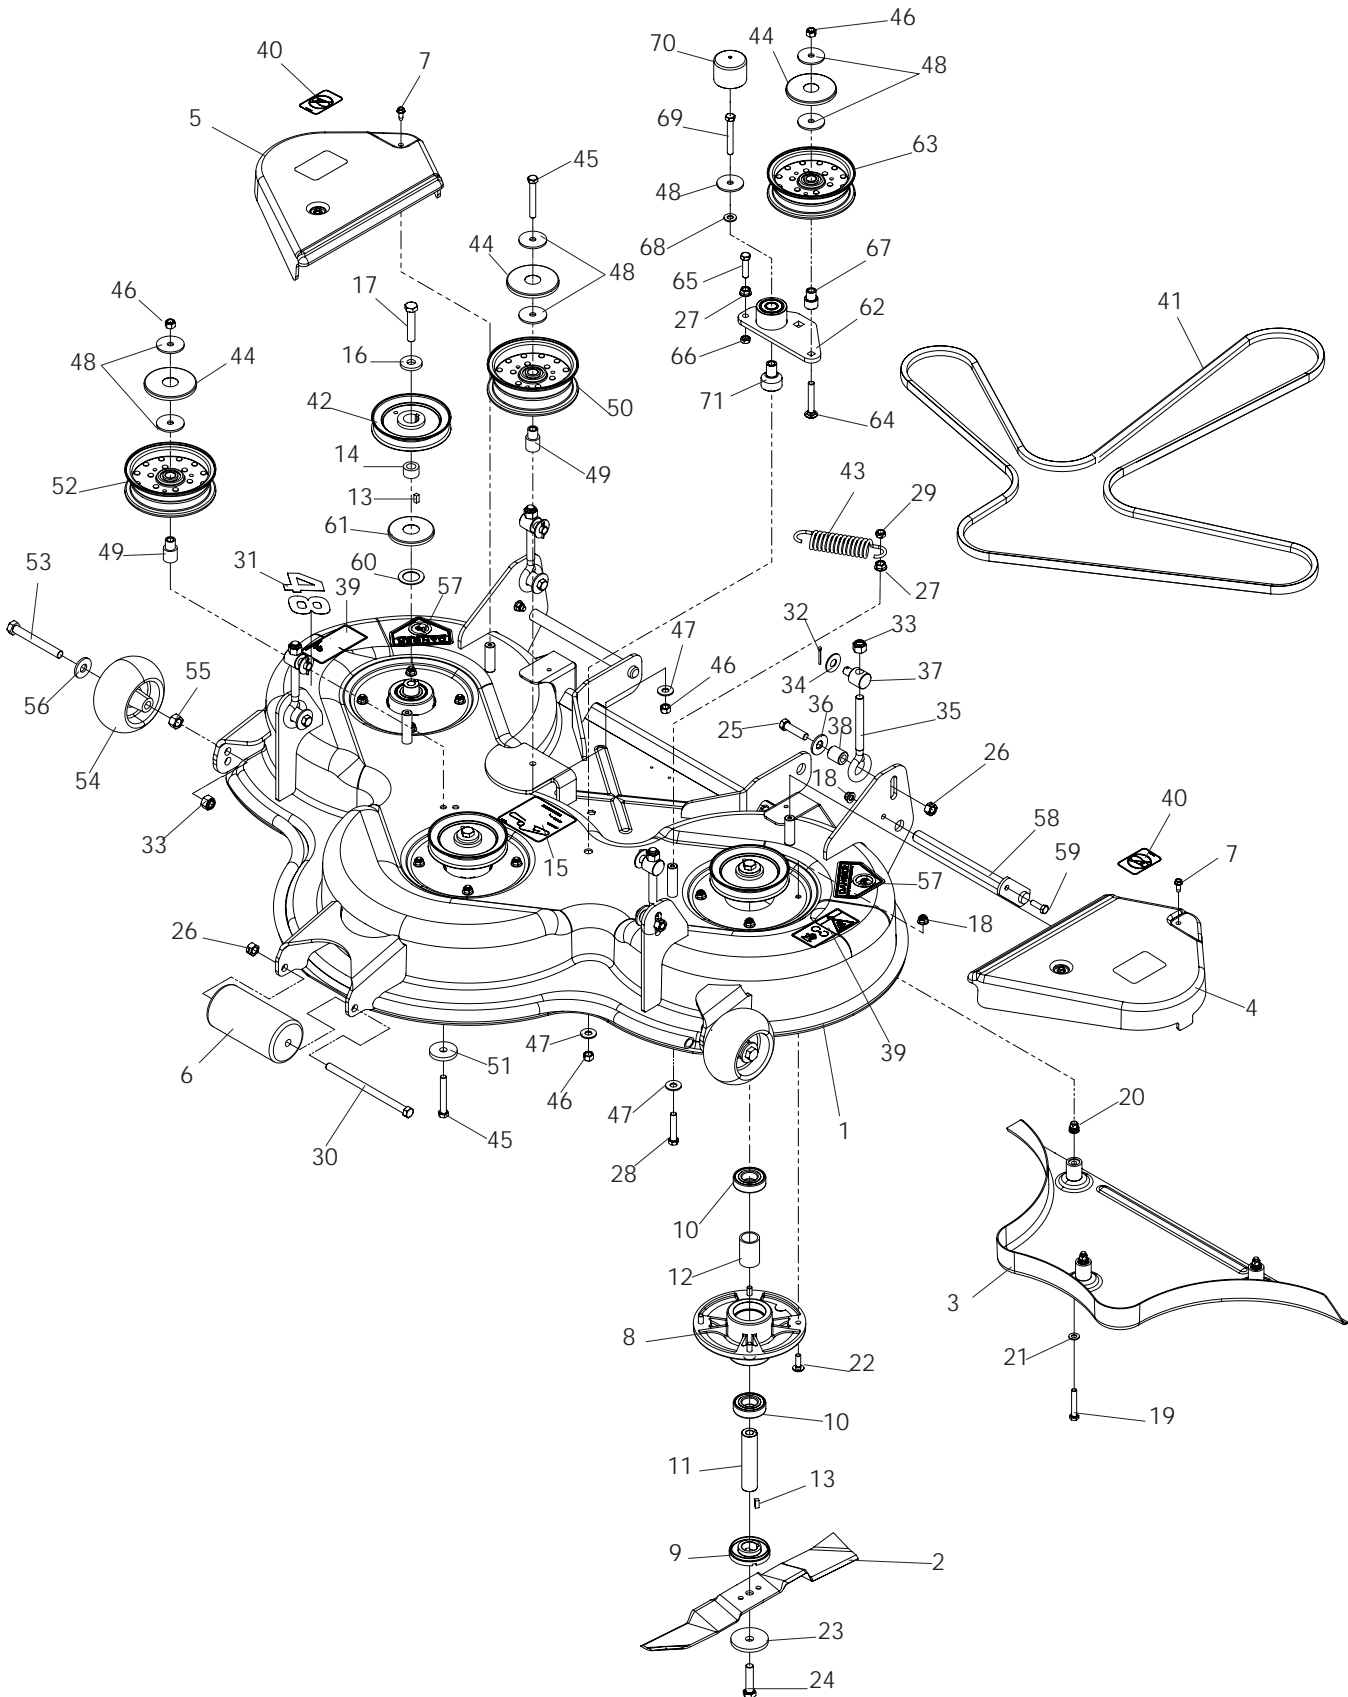

COMBI DECK 48"

CD48i / 968999758