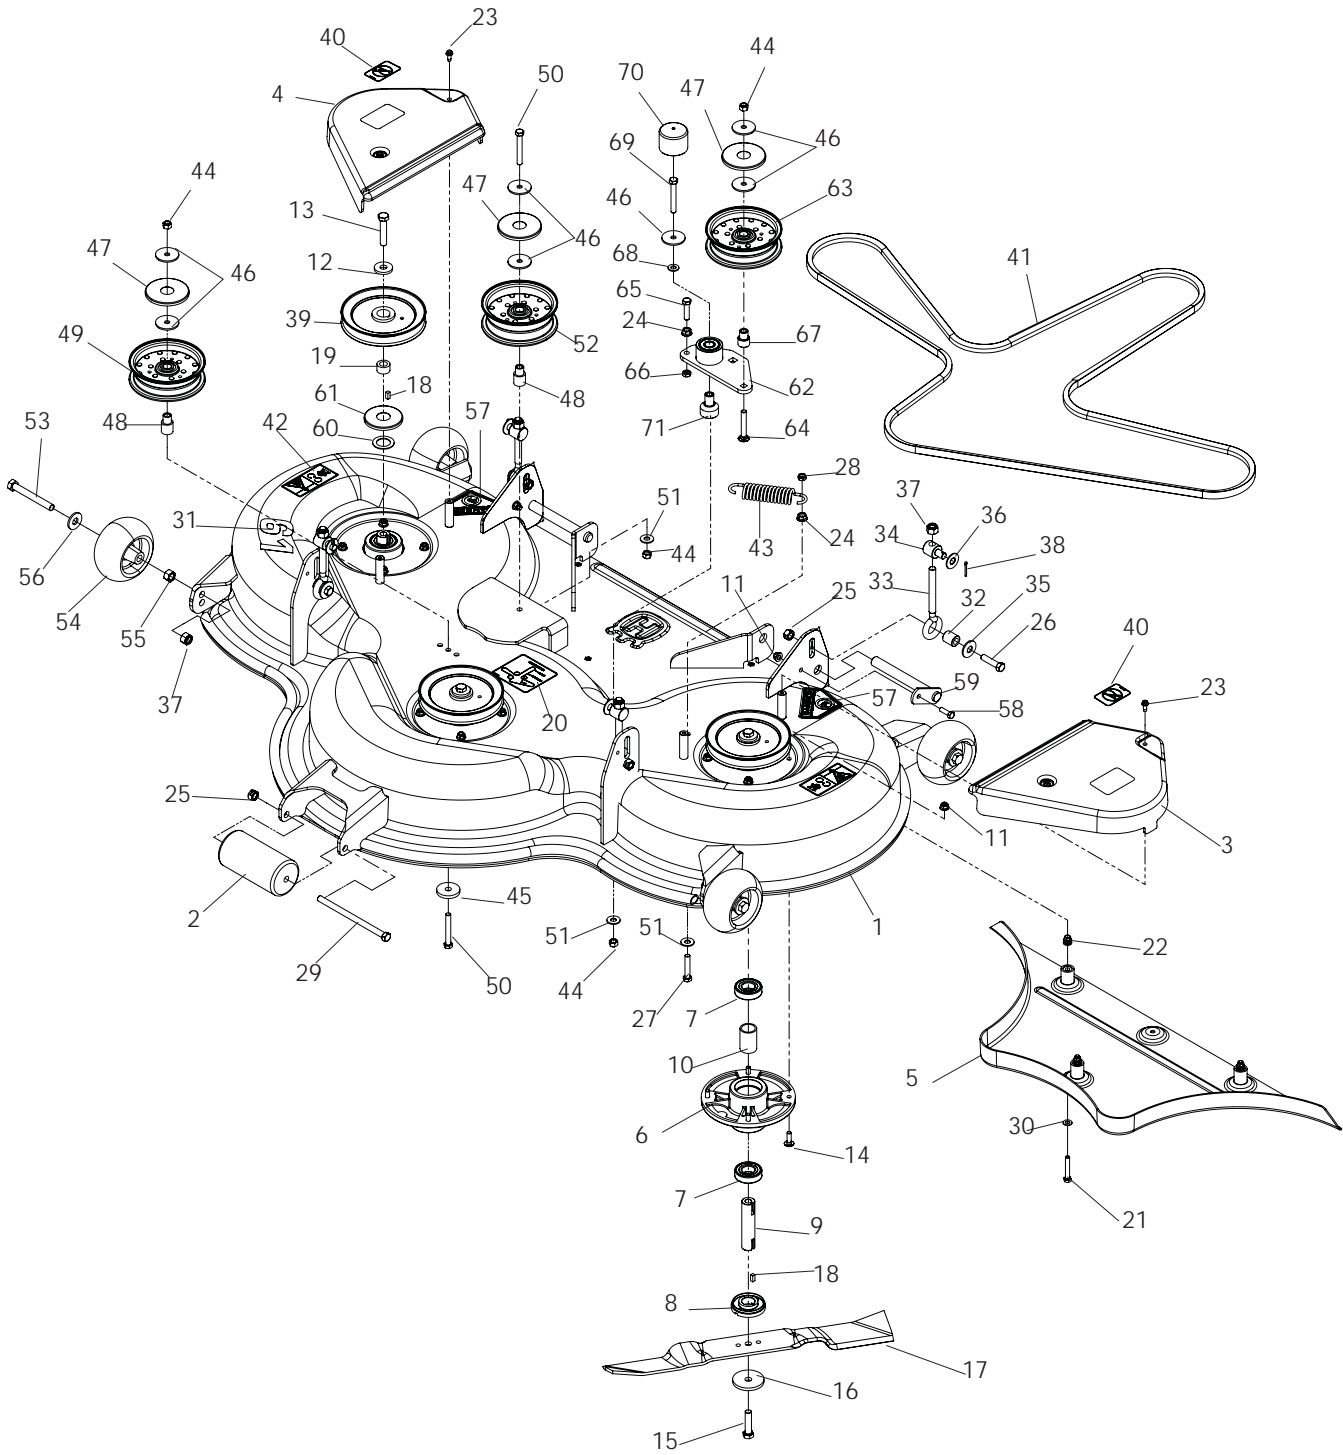

COMBI DECK CD61

CD61L / 968999761