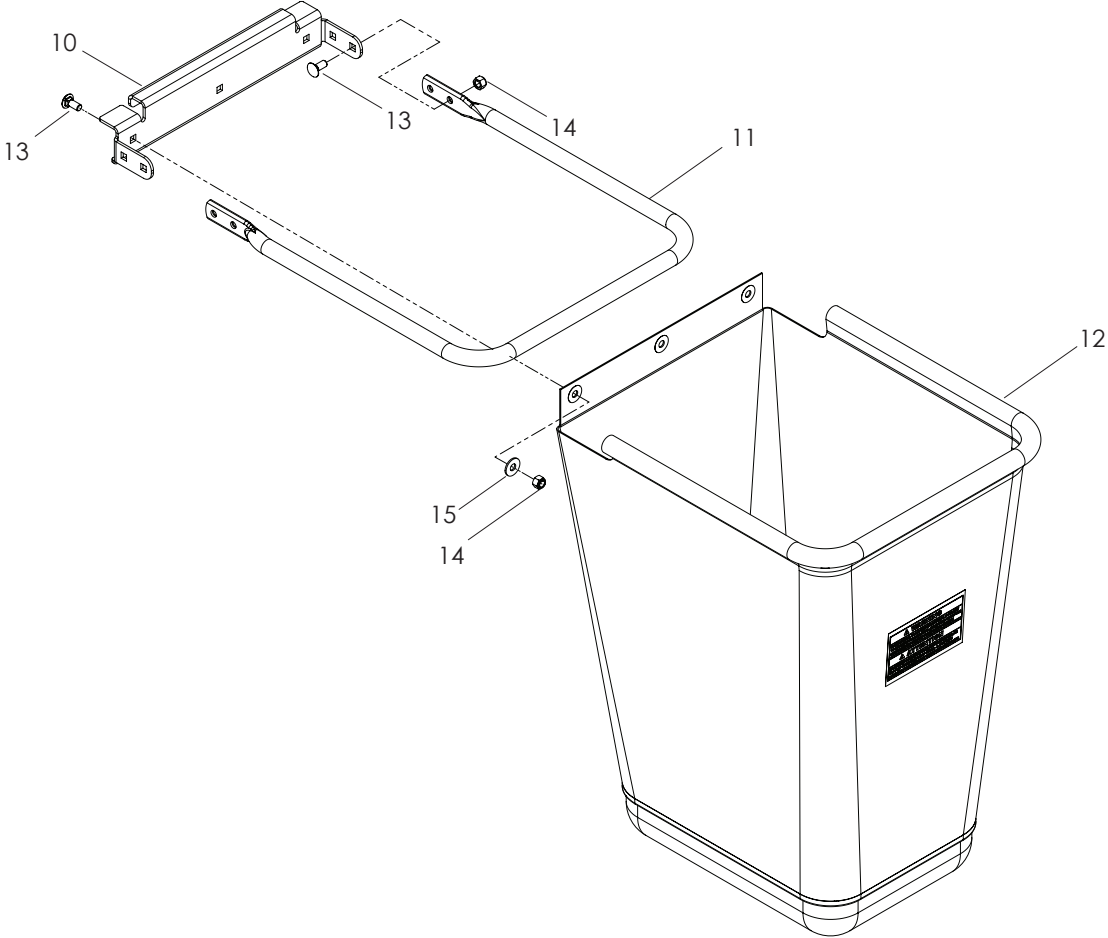

BAG ASSEMBLY