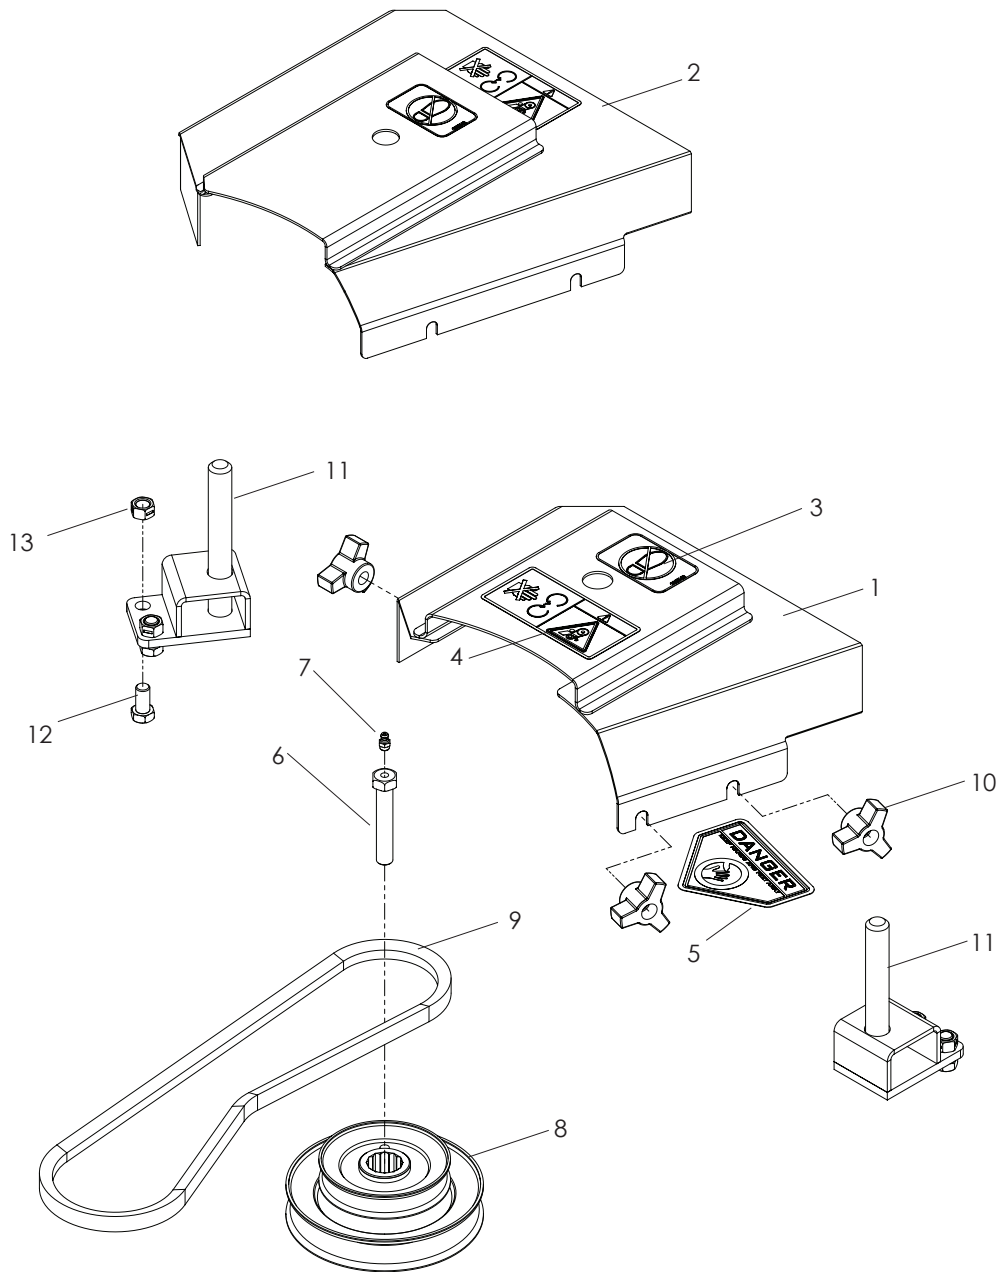

DRIVE KIT ASSEMBLY