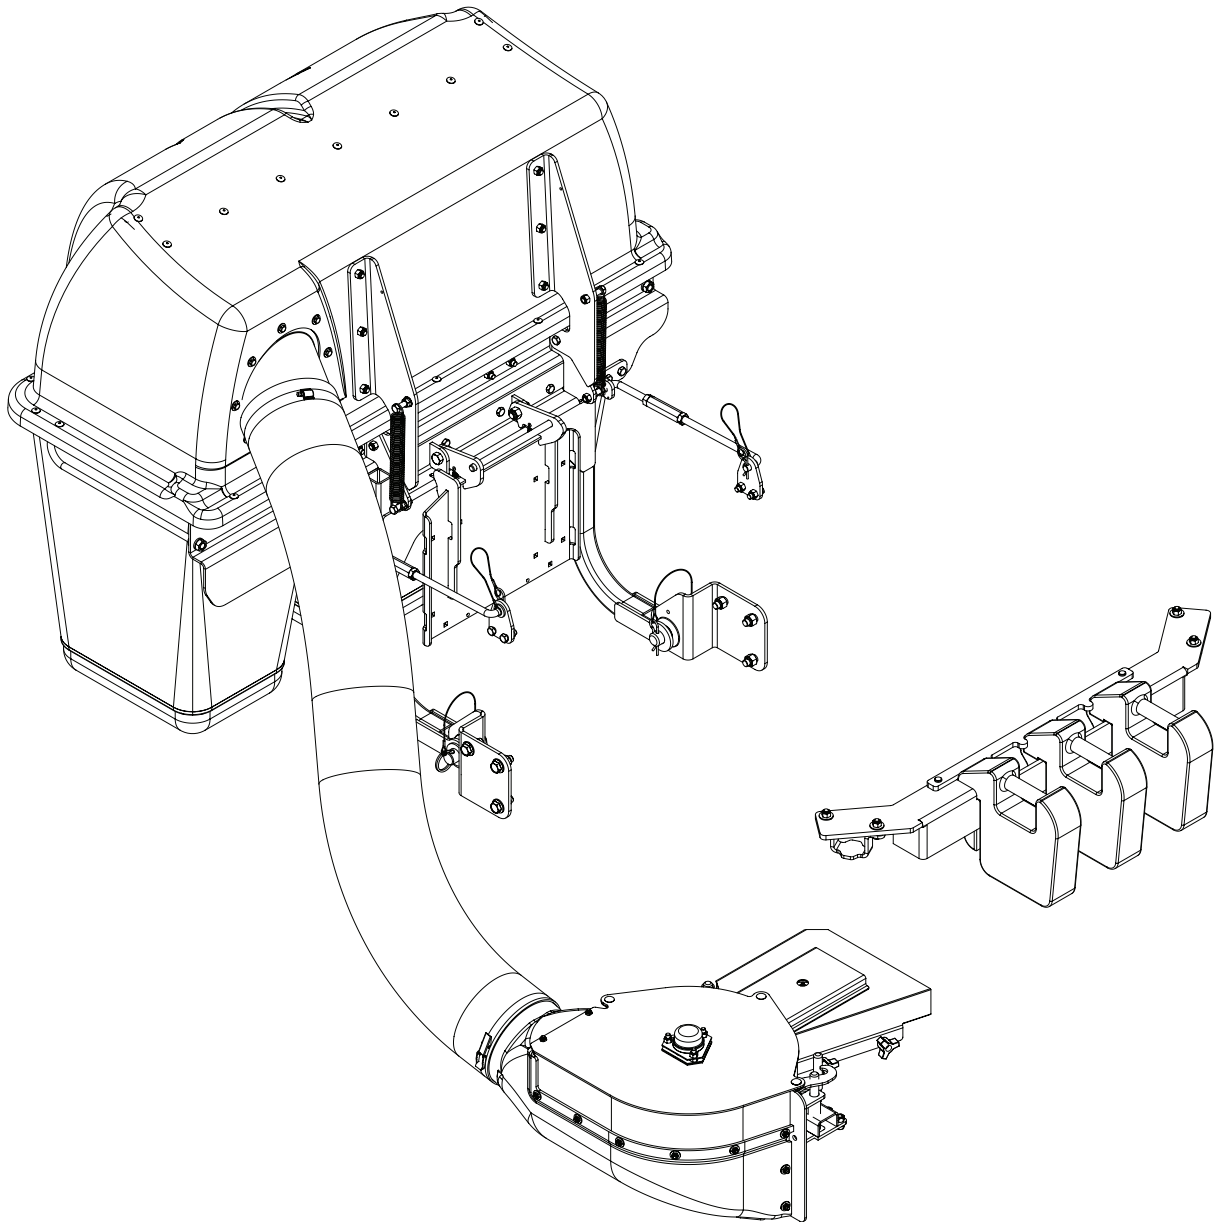

COLLECTION SYSTEM

Parts Manual

965 869401 / HCS13F

Please read these instructions carefully and make sure you understand them before using the machine.