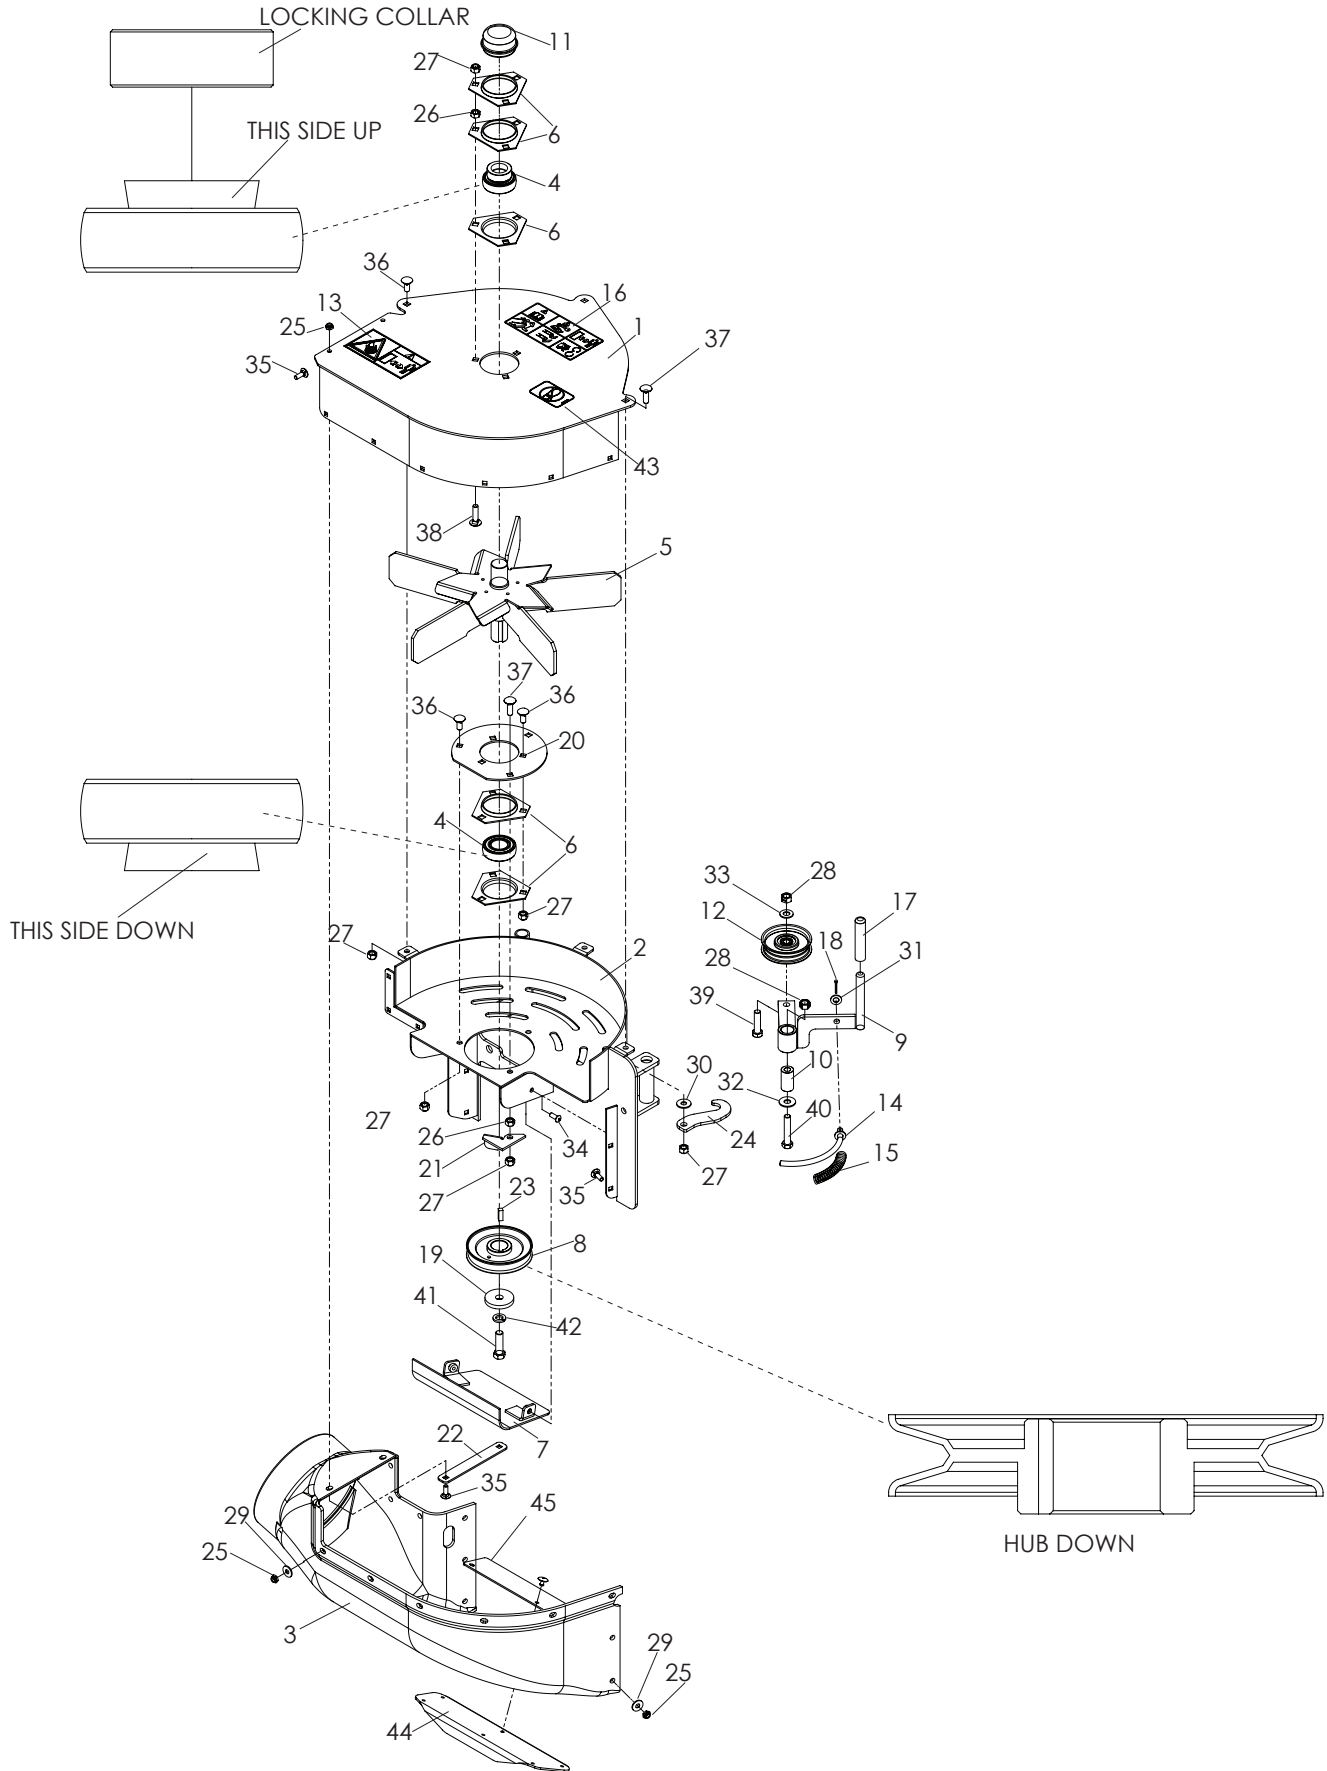

BLOWER ASSEMBLY