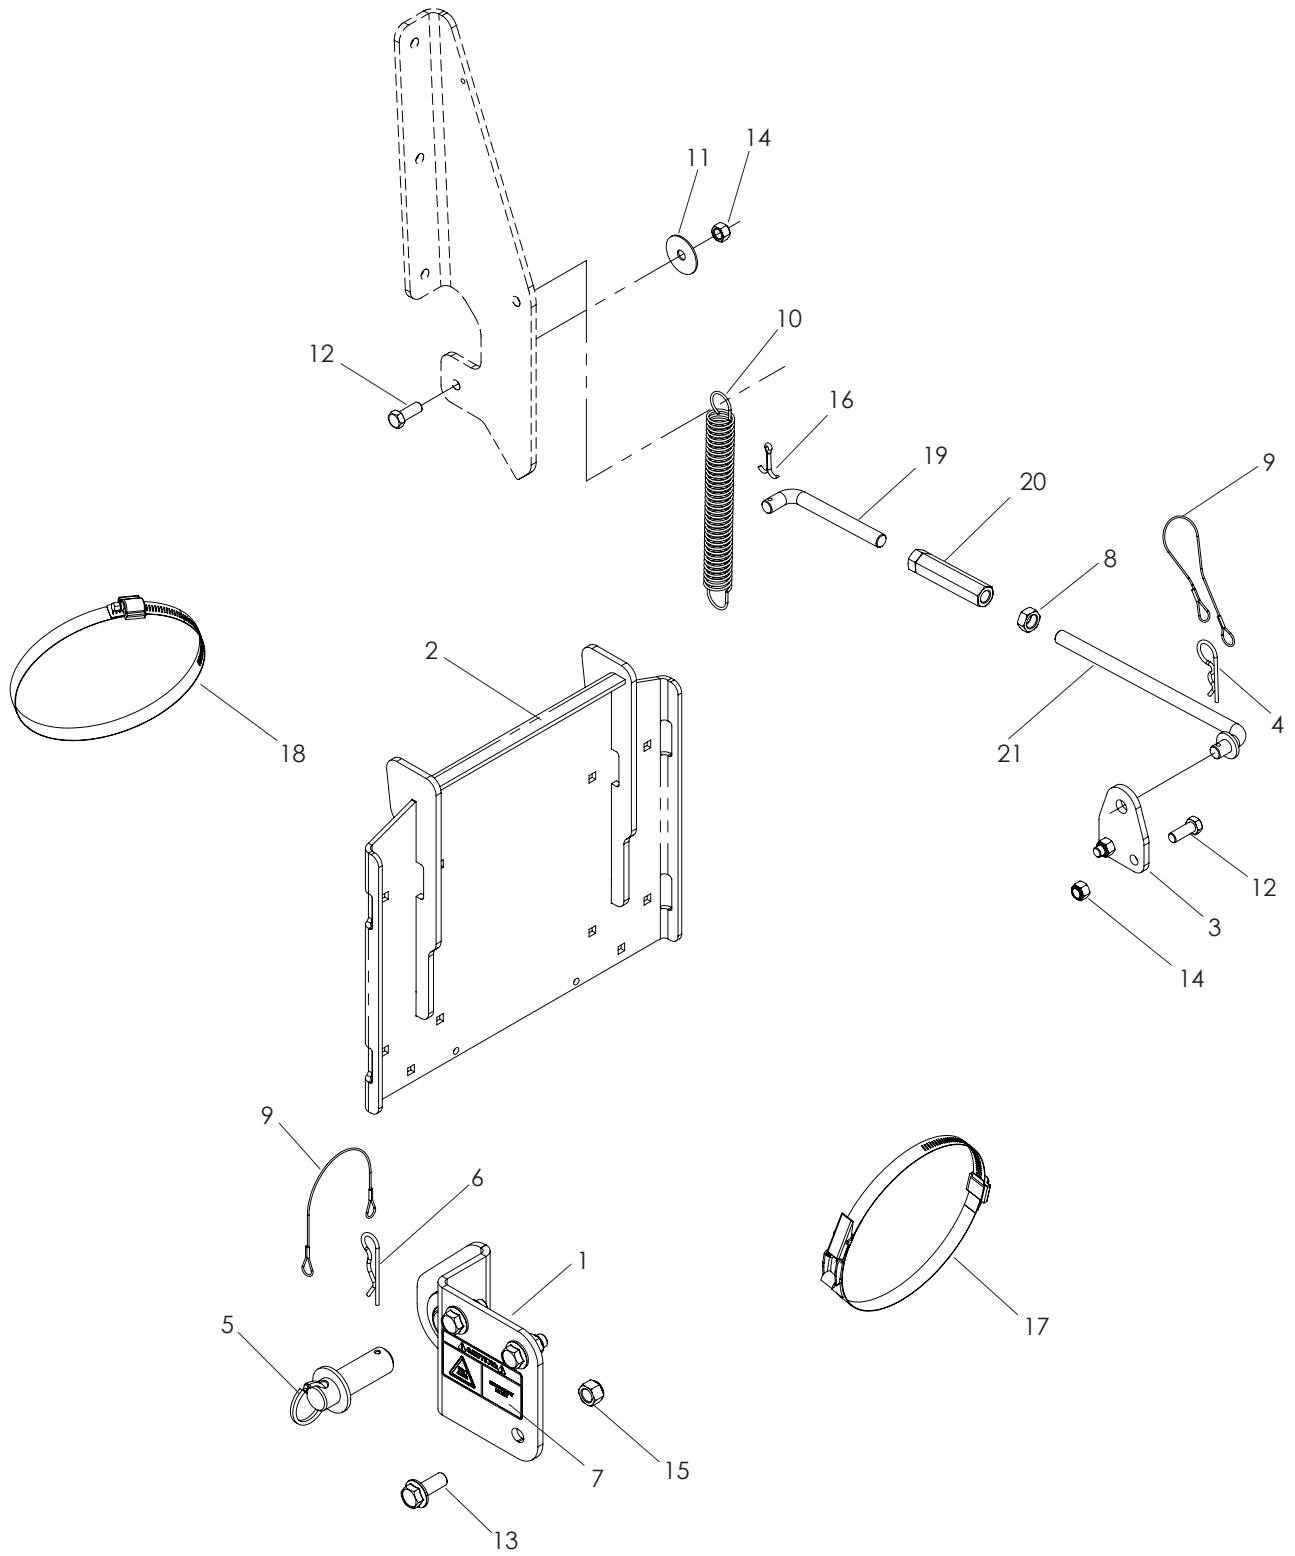

MOUNTING KIT