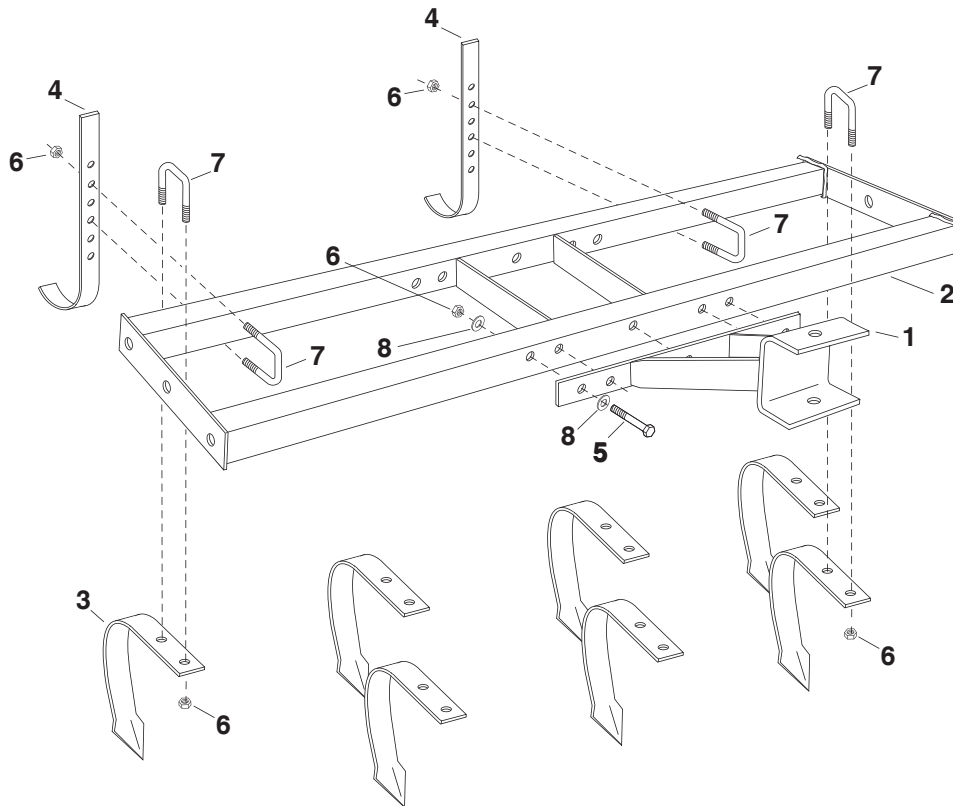

505 56 88-07

Row Crop Cultivator (45-02641)

REPAIR PARTS FOR MODEL 45-02641 - ROW CROP CULTIVATOR

REF. NO.	PART NO.	QTY.	DESCRIPTION
1	63656	1	Hitch Ass'y.
2	64279	1	Frame Assembly
3	43022	7	Cultivator Tang
4	24238	2	Depth Gauge Bar
5	43432	5	Hex Bolt, 3/8-16 x 2-1/2" Lg.
6	HA21362	23	Nylock Nut, 3/8-16 Thread
7	46853	9	U-Bolt, 3/8-16 Thread
8	43070	10	Flat Washer, 3/8" Std. Wrt.
	48284	1	Owners Manual