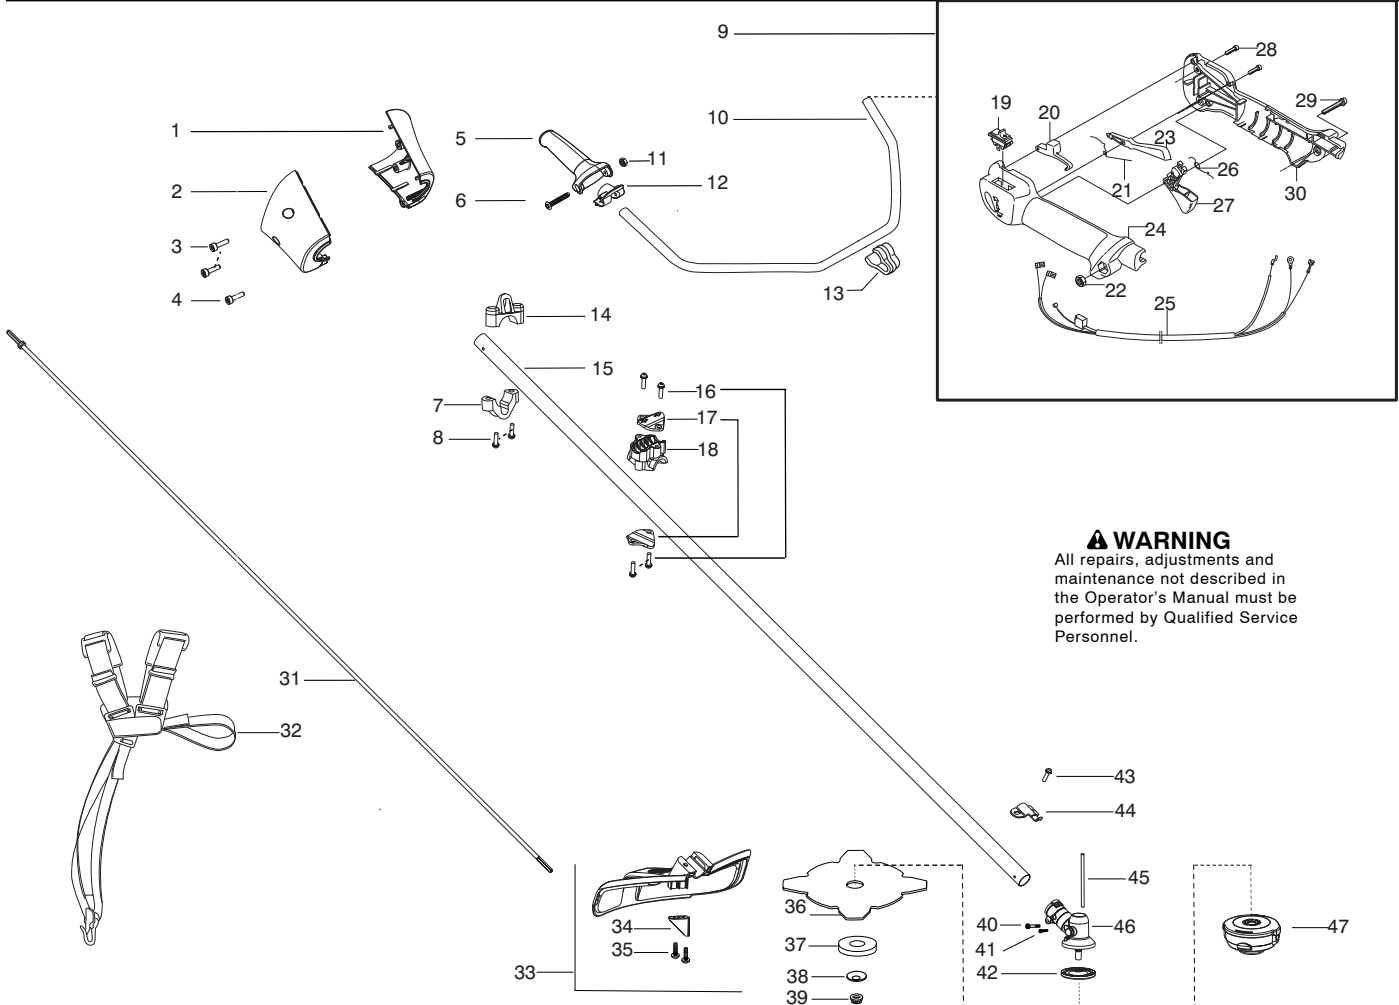

⚠ WARNING
All repairs, adjustments and maintenance not described in the Operator's Manual must be performed by Qualified Service Personnel.

Ref.	Part No.	Description	Ref.	Part No.	Description	Ref.	Part No.	Description
1.	545036401	Nose Cone - LH	23.	537160601	Lockout - Throttle	46.	530096295	Assy - Gearbox
2.	545036501	Nose Cone - RH	24.	537160203	Housing - Throttle -LH	47.	5373383-02	Assy-T25 Cutting Head
3.	530016448	Screw	25.	545125801	Assy - Cable Wire	Not Shown		
4.	530016449	Screw	26.	537174201	Spring - Trigger			
5.	537172802	Handle-Assist	27.	537160801	Trigger - Throttle			
6.	503200245	Bolt	28.	503216618	Screw			
7.	545056601	Clamp-Harness (lower)	29.	503200735	Screw			
8.	530015940	Screw	30.	537160301	Housing-Throttle - RH			
9.	545125501	Assy-Throttle Housing (Incl. 19,20,21,22,23, 24,25,26,27,28,29,30)	31.	★★★★★	Flexshaft			
10.	502199503	Handlebar	32.	537216302	Harness w/warning			
11.	731231401	Nut	33.	545030901	Kit-Shield (Incl. 34,35)			
12.	537172901	Cover-Assist Handle	34.	530052286	Limitter - Line			
13.	502211201	Clip-Handlebar	35.	530015814	Screw			
14.	545113301	Clamp-Harness (upper)	36.	537149604	Blade - Grass			
15.	545180805	Kit-Driveshaft (Incl. 40,41,44,46)	37.	503890101	Cup-Support			
16.	530015814	Screw	38.	537285601	Support - Flange			
17.	530058563	Clamp - Bracket	39.	503856301	Locknut - Blade			
18.	545058501	Clamp 1" Handlebar	40.	530016014	Screw			
19.	537419001	Switch-Stop	41.	545003902	Screw			
20.	537160701	Lockout-Starter Throttle	42.	537234901	Driver Disc	545098601	Decal-Warning	
21.	537174301	Spring - Lockout	43.	530015771	Screw	537312901	Guard - Transport	
22.	503221013	Nut	44.	530057554	Bracket - Shield	530031159	Wrench-Hex	
			45.	502285901	Pin - Locking	502114602	Wrench-Spark Plug	

✓ = New Part Number For This IPL

★ = Refer to the Service Reference Indicated for more information.(Located at the END of the IPL)