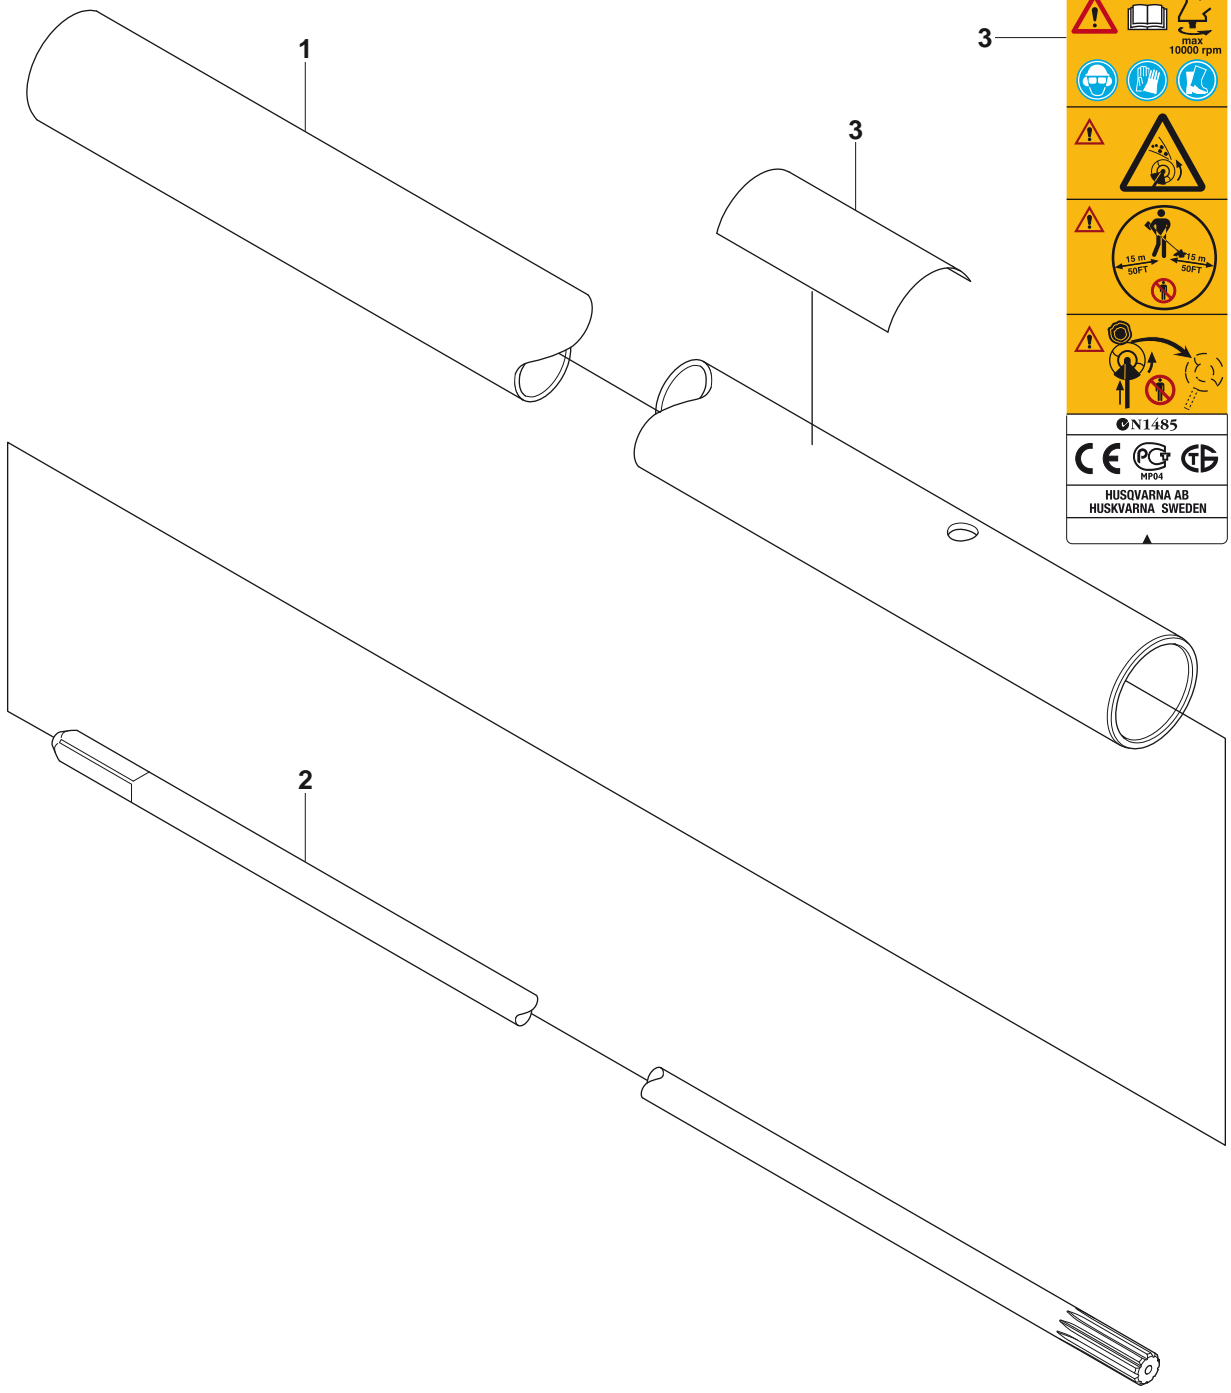

Position	Article	Quantity	Notes	Kit
1	537 33 32-02	1		1
2	503 20 15-01	1		1
3	503 20 14-12	1	Screw M5x12	1
4	503 20 07-25	1	Screw M5x25	1
5	738 21 99-00	1		1
6	738 21 99-02	1		1
7	735 31 11-00	1		1
8	735 31 25-10	1		1
9	738 21 98-00	1		1
10	503 20 07-12	1	Screw M5x12	
11	725 23 70-51	1	Screw M6x20	
12	503 93 55-01	1		
13	503 25 24-01	1		1
14	735 31 28-10	1		1
15	537 23 49-01	1		
16	537 29 26-01	1		15
17	537 28 56-01	1		
18	503 85 63-01	1		

B 233RJ
Tube & Shaft

Safety warning labels including:

- Warning symbols: exclamation mark, book, and a person with a lightning bolt.
- Text: "max 10000 rpm".
- Icons for eye protection, gloves, and footwear.
- Warning symbols: exclamation mark and a lightning bolt.
- Warning symbols: exclamation mark and a person with a lightning bolt.
- Text: "15 m SOFT" and "13 m SOFT".
- Warning symbols: exclamation mark and a person with a lightning bolt.
- Text: "EN1485".
- CE, PG, and GB marks.
- Text: "MP04".
- Text: "HUSQVARNA AB HUSKVARNA SWEDEN".

TUBE & SHAFT

Position	Article	Quantity	Notes	Kit
1	525 31 37-01	1		
2	525 31 38-01	1		
3	544 33 08-01	1		
4	521 82 21-01	1		
5	516 11 33-01	1		

C 233RJ
Handlebar

Position	Article	Quantity	Notes	Kit
1	503 87 19-01	1		
2	503 94 03-01	1		
3	502 19 71-01	1		
4	725 23 76-51	1		
5	503 99 78-01	1		
6	521 51 79-01	3		

D 233RJ
Throttle Handle

Position	Article	Quantity	Notes	Kit
1	522 52 38-01	1		
2	503 71 82-01	1		1
3	503 21 66-18	5		1
4	544 23 84-01	1		1
5	544 23 85-01	1		1
6	503 96 14-01	1		1
7	503 91 81-01	1		1
8	544 10 08-01	1		1
9	503 87 79-01	1		1
10	503 87 80-01	1		1
11	544 10 17-01	2		1
12	544 21 10-01	1		1
13	522 44 88-01	1		1