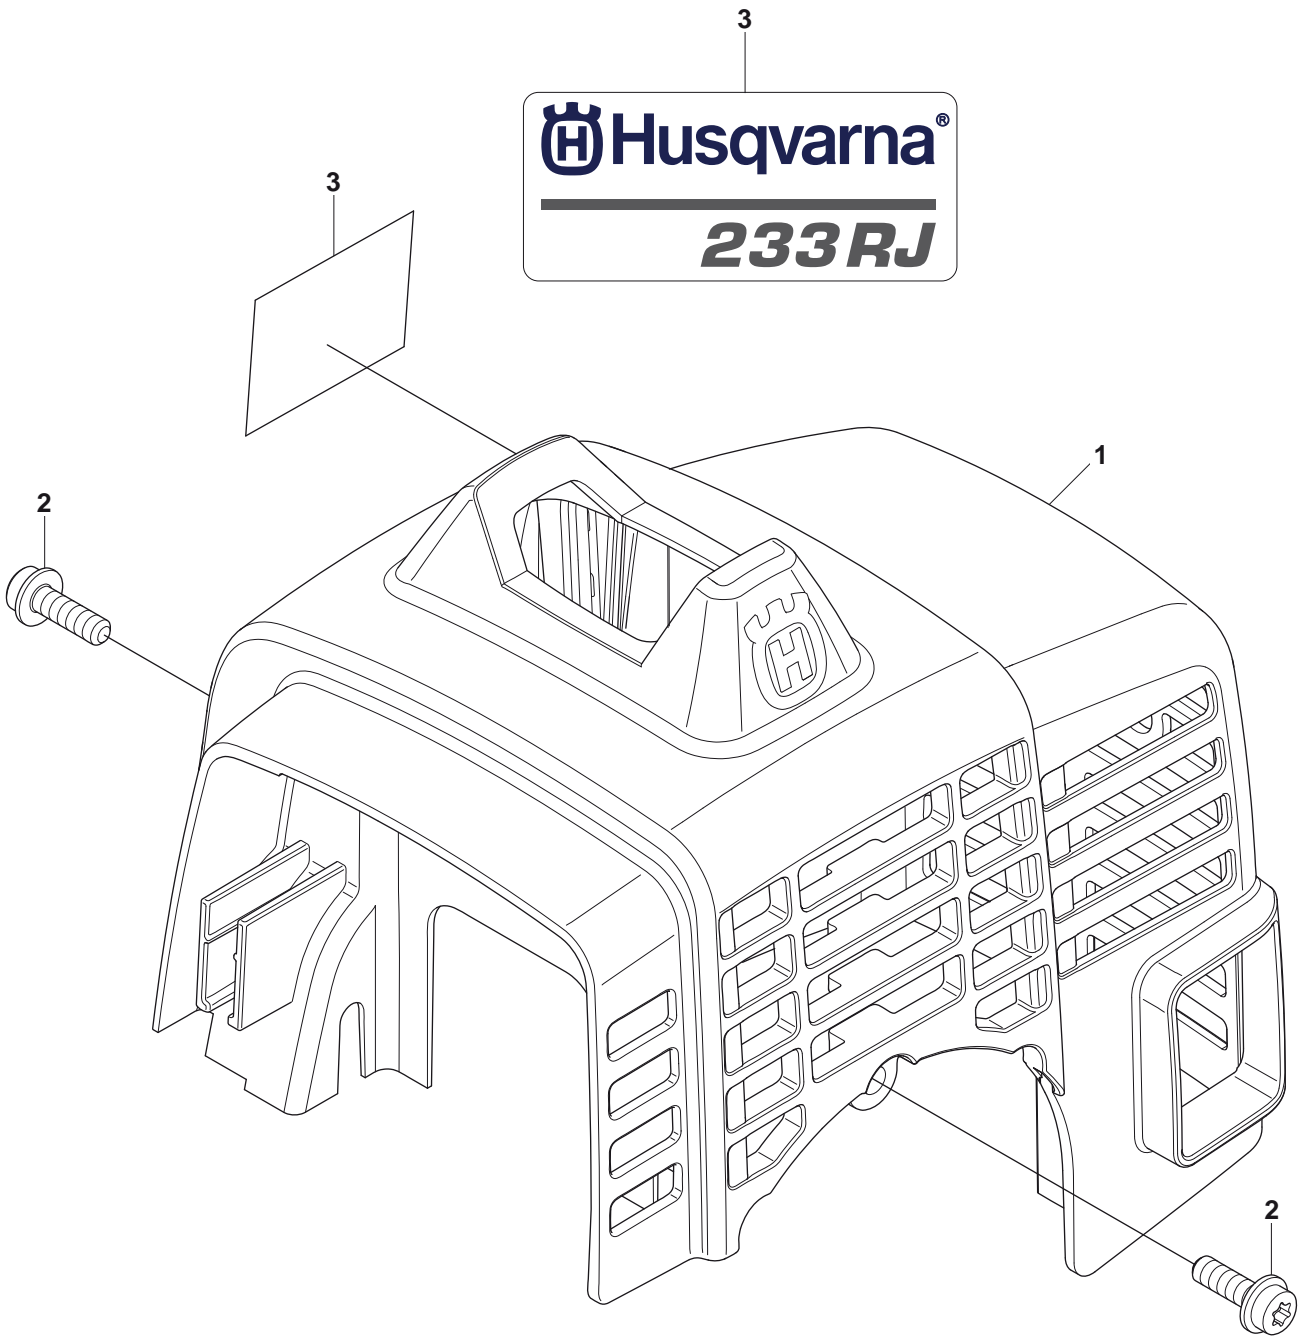

G 233RJ
Cylinder Cover

Position	Article	Quantity	Notes	Kit
1	510 17 23-01	1		
2	506 61 65-01	2		
3	522 78 04-01	1