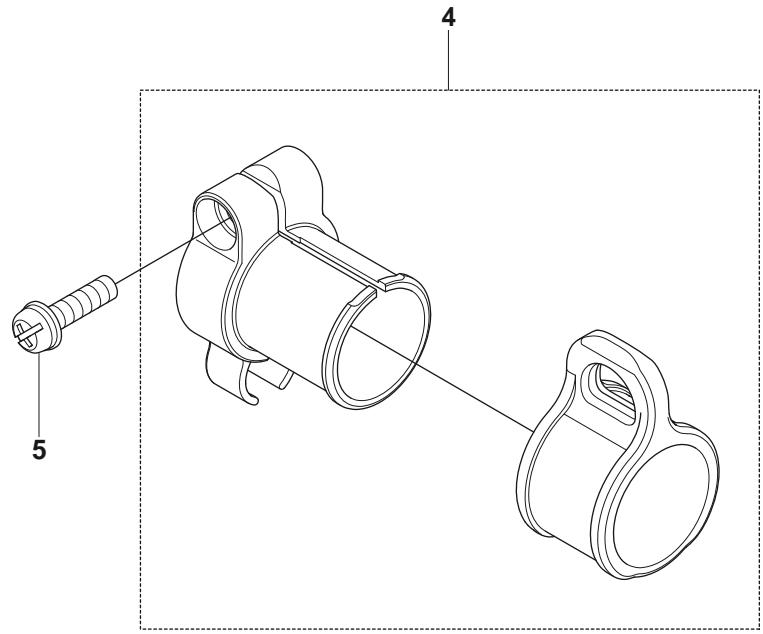

B 233RJ
Tube & Shaft

Safety warning labels including:

- Warning symbols: exclamation mark, book, and a person with a lightning bolt.
- Text: "max 10000 rpm".
- Icons for eye protection, gloves, and footwear.
- Warning symbols: exclamation mark and a lightning bolt.
- Warning symbols: exclamation mark and a person with a lightning bolt.
- Text: "15 m SOFT" and "13 m SOFT".
- Warning symbols: exclamation mark and a person with a lightning bolt.
- Text: "EN1485".
- CE, PG, and GB marks.
- Text: "MP04".
- Text: "HUSQVARNA AB HUSKVARNA SWEDEN".