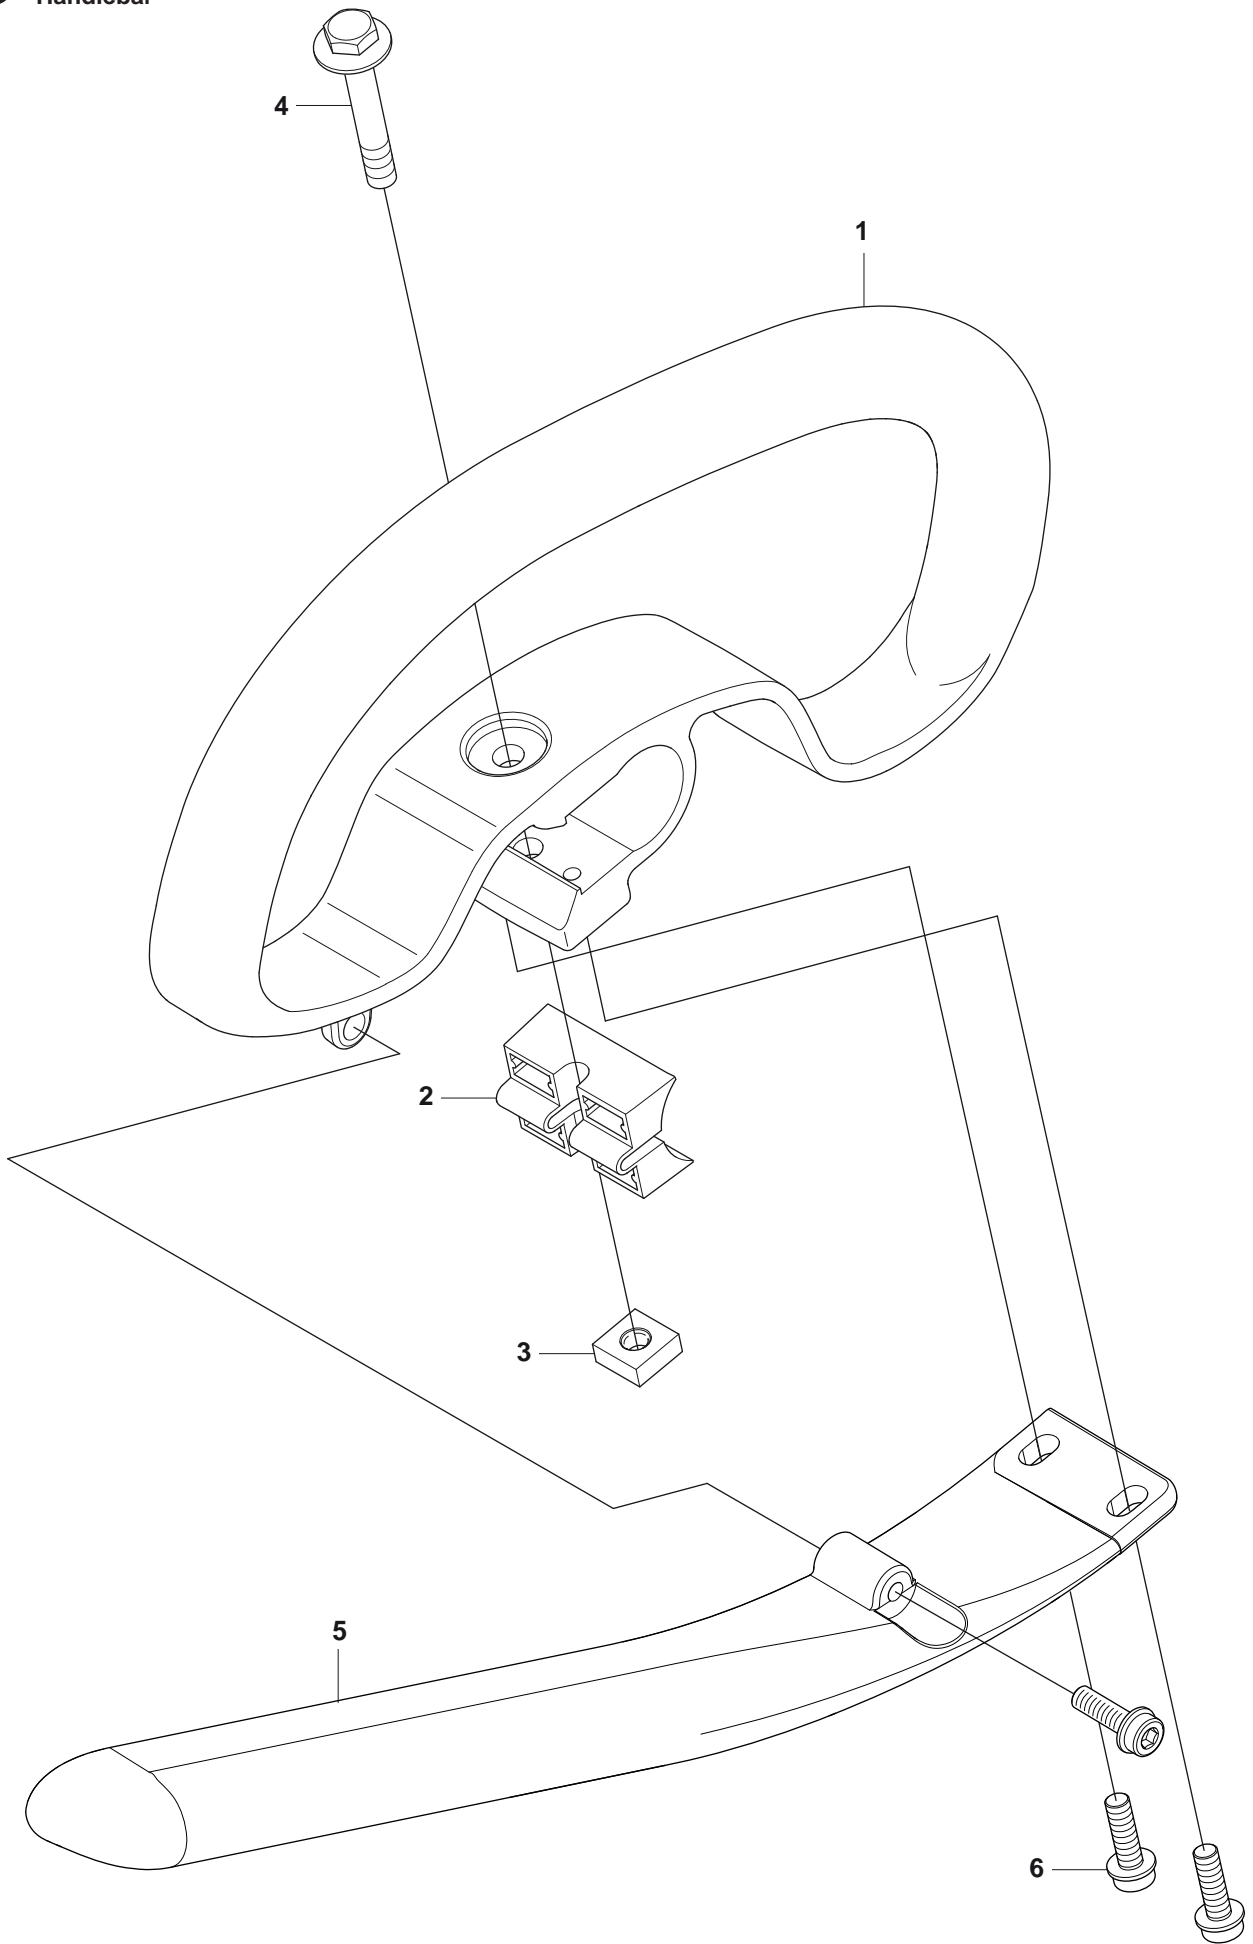

B 233RJ
Tube & Shaft

Safety warning labels including:

- Warning symbols: exclamation mark, book, and a person with a lightning bolt.
- Text: "max 10000 rpm".
- Icons for eye protection, gloves, and footwear.
- Warning symbols: exclamation mark and a lightning bolt.
- Warning symbols: exclamation mark and a person with a lightning bolt.
- Text: "15 m SOFT" and "13 m SOFT".
- Warning symbols: exclamation mark and a person with a lightning bolt.
- Text: "EN1485".
- CE, PG, and GB marks.
- Text: "MP04".
- Text: "HUSQVARNA AB HUSKVARNA SWEDEN".

TUBE & SHAFT

Position	Article	Quantity	Notes	Kit
1	525 31 37-01	1		
2	525 31 38-01	1		
3	544 33 08-01	1		
4	521 82 21-01	1		
5	516 11 33-01	1		

C 233RJ
Handlebar

Position	Article	Quantity	Notes	Kit
1	503 87 19-01	1		
2	503 94 03-01	1		
3	502 19 71-01	1		
4	725 23 76-51	1		
5	503 99 78-01	1		
6	521 51 79-01	3		

D 233RJ
Throttle Handle

Position	Article	Quantity	Notes	Kit
1	522 52 38-01	1		
2	503 71 82-01	1		1
3	503 21 66-18	5		1
4	544 23 84-01	1		1
5	544 23 85-01	1		1
6	503 96 14-01	1		1
7	503 91 81-01	1		1
8	544 10 08-01	1		1
9	503 87 79-01	1		1
10	503 87 80-01	1		1
11	544 10 17-01	2		1
12	544 21 10-01	1		1
13	522 44 88-01	1		1