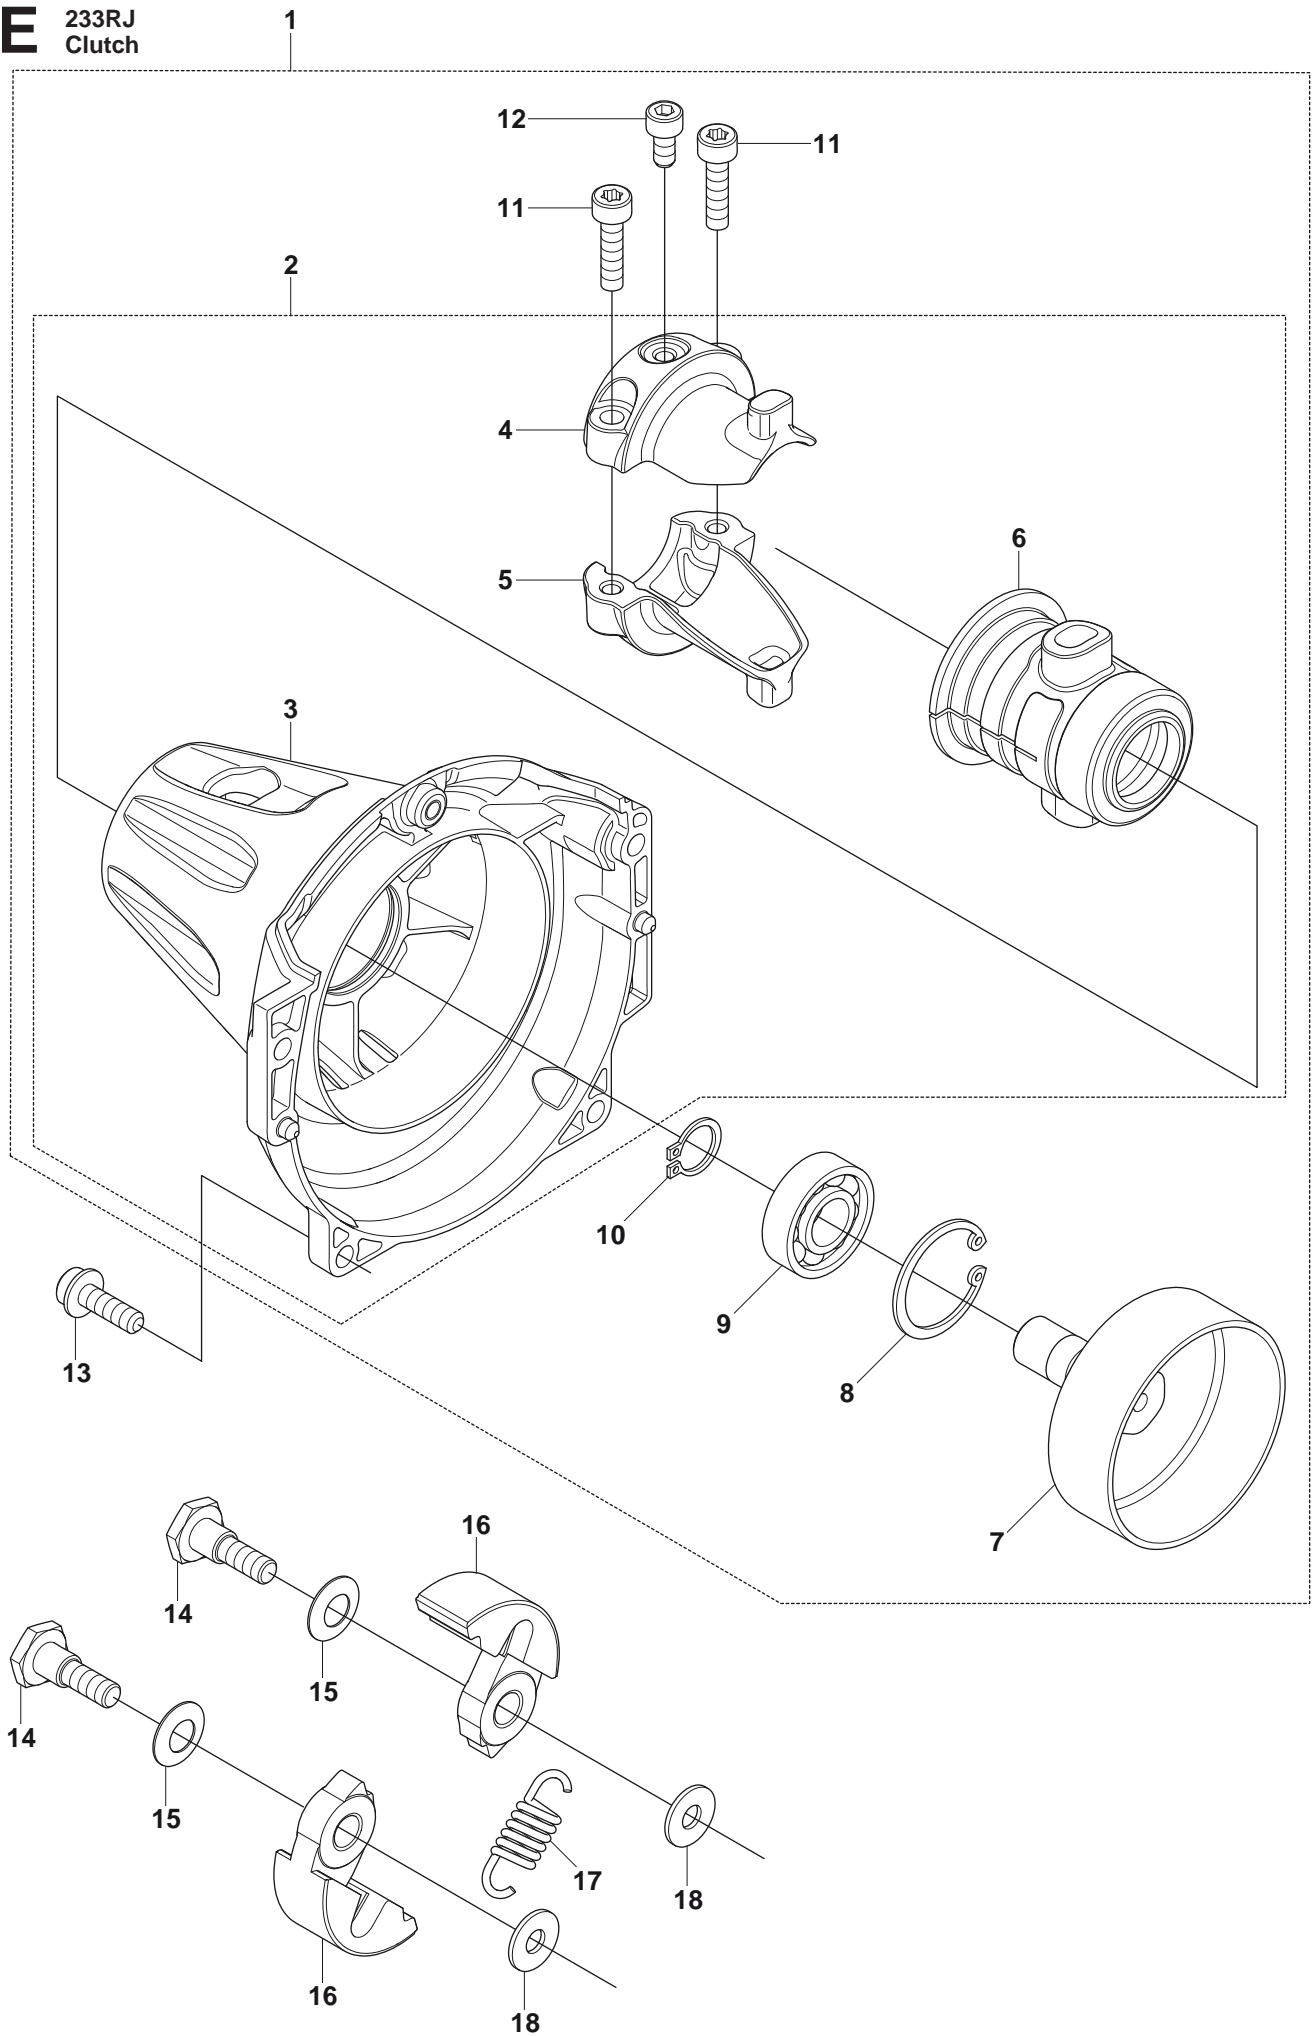

B 233RJ
Tube & Shaft

Safety warning labels including:

- Warning symbols: exclamation mark, book, and a person with a lightning bolt.
- Text: "max 10000 rpm".
- Icons for eye protection, gloves, and footwear.
- Warning symbols: exclamation mark and a lightning bolt.
- Warning symbols: exclamation mark and a person with a lightning bolt.
- Text: "15 m SOFT" and "13 m SOFT".
- Warning symbols: exclamation mark and a person with a lightning bolt.
- Text: "EN1485".
- CE, PG, and GB marks.
- Text: "MP04".
- Text: "HUSQVARNA AB HUSKVARNA SWEDEN".

TUBE & SHAFT

Position	Article	Quantity	Notes	Kit
1	525 31 37-01	1		
2	525 31 38-01	1		
3	544 33 08-01	1		
4	521 82 21-01	1		
5	516 11 33-01	1		

C 233RJ
Handlebar

Position	Article	Quantity	Notes	Kit
1	503 87 19-01	1		
2	503 94 03-01	1		
3	502 19 71-01	1		
4	725 23 76-51	1		
5	503 99 78-01	1		
6	521 51 79-01	3		

D 233RJ
Throttle Handle

Position	Article	Quantity	Notes	Kit
1	522 52 38-01	1		
2	503 71 82-01	1		1
3	503 21 66-18	5		1
4	544 23 84-01	1		1
5	544 23 85-01	1		1
6	503 96 14-01	1		1
7	503 91 81-01	1		1
8	544 10 08-01	1		1
9	503 87 79-01	1		1
10	503 87 80-01	1		1
11	544 10 17-01	2		1
12	544 21 10-01	1		1
13	522 44 88-01	1		1

E 233RJ
Clutch

Position	Article	Quantity	Notes	Kit
1	521 61 68-01	1		
2	521 75 51-01	1		1
3	521 75 52-01	1		1, 2
4	521 76 82-01	1		1, 2
5	521 76 83-01	1		1, 2
6	521 76 85-01	1		1, 2
7	521 60 98-01	1		1
8	506 60 99-01	1		1
9	521 77 08-01	1		1
10	516 12 41-01	1		1
11	506 61 62-01	2		
12	506 61 61-01	1		
13	521 34 79-01	4		
14	516 20 79-01	2		
15	516 20 78-01	2		
16	521 34 66-01	2		
17	521 34 67-01	1		
18	505 05 44-01	2		