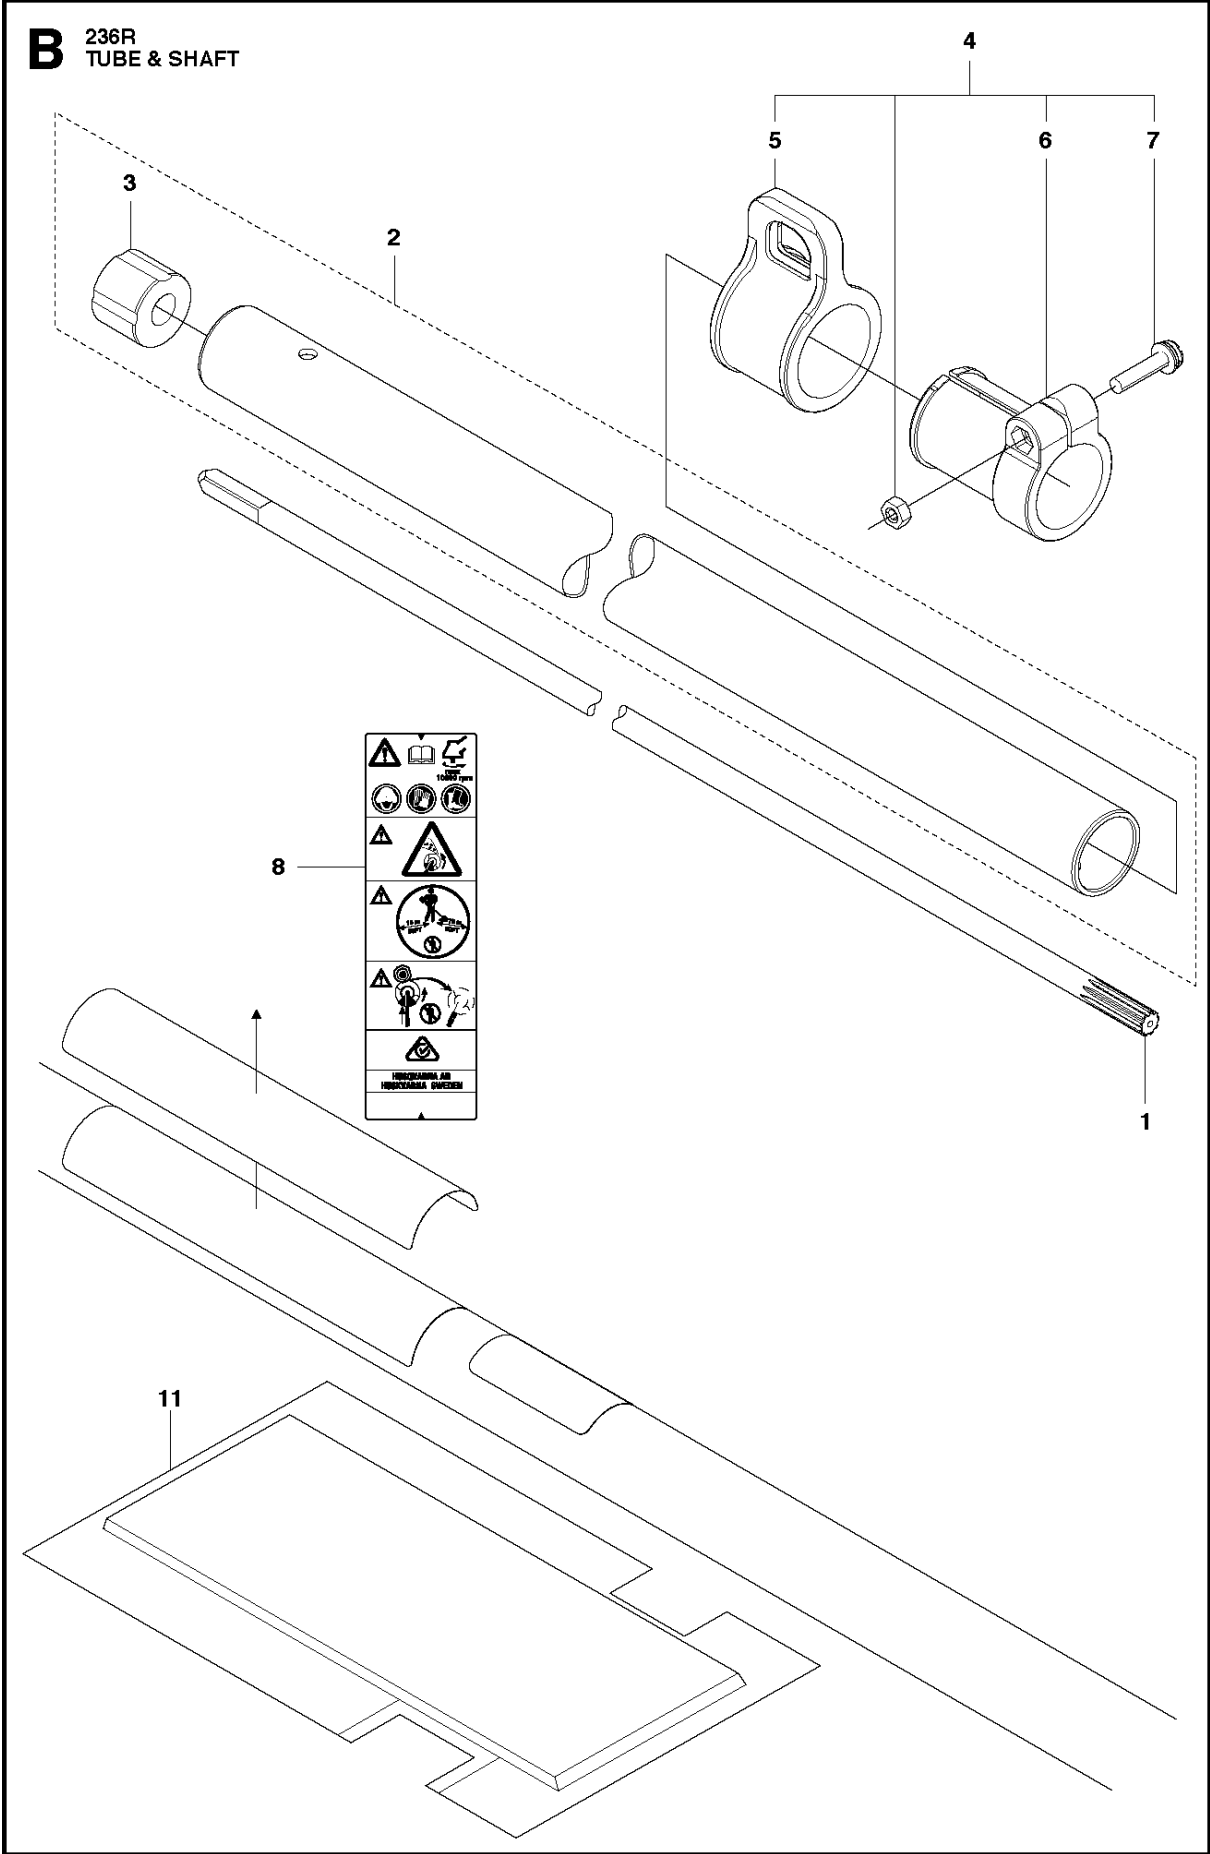

STARTER

236 R, 2009-01

Ref	Part No	Description	Remark	QTY	KIT
1	505 30 17-01	STARTER ASSY		1	
2	504 11 47-01	REEL		1	1
3	515 36 71-01	SCREW		1	1
4	504 11 50-01	SPRING.SPIRAL		1	1
5	504 11 46-01	COLLAR		1	1
6	504 11 48-01	ARM		1	1
7	505 30 28-01	ROPE		1	1
8	505 30 34-01	KNOB		1	1
9	504 11 40-01	STARTER HANDLE		1	1
10	504 11 44-01	PULLEY		1	
11	505 30 44-01	SCREW		4	
12	505 30 46-01	COLLAR		1	
13	528 74 90-01	LABEL,RECOIL		1	

D 236R
THROTTLE HANDLE

THROTTLE CONTROLS

236 R, 2009-01

Ref	Part No	Description	Remark	QTY	KIT
1	522 03 66-01	THROTTLE CABLE ASSY		1	
2	537 18 35-07	HANDLE SYSTEM		1	
3	537 16 03-01	HANDLE HALF		1	2
4	537 16 02-03	HANDLE HALF		1	2
5	506 49 77-01	THROTTLE CONTROL		1	2
6	537 16 07-03	STARTER THROTTLE LOC		1	2
7	503 71 82-01	SWITCH		1	2
8	537 17 42-01	SPRING THROTTLE TRIG		1	2
9	537 17 43-01	SPRING		1	2
11	503 21 66-74	SCREW IHSC T		2	2
12	503 20 07-82	SCREW IHSCFM		1	2