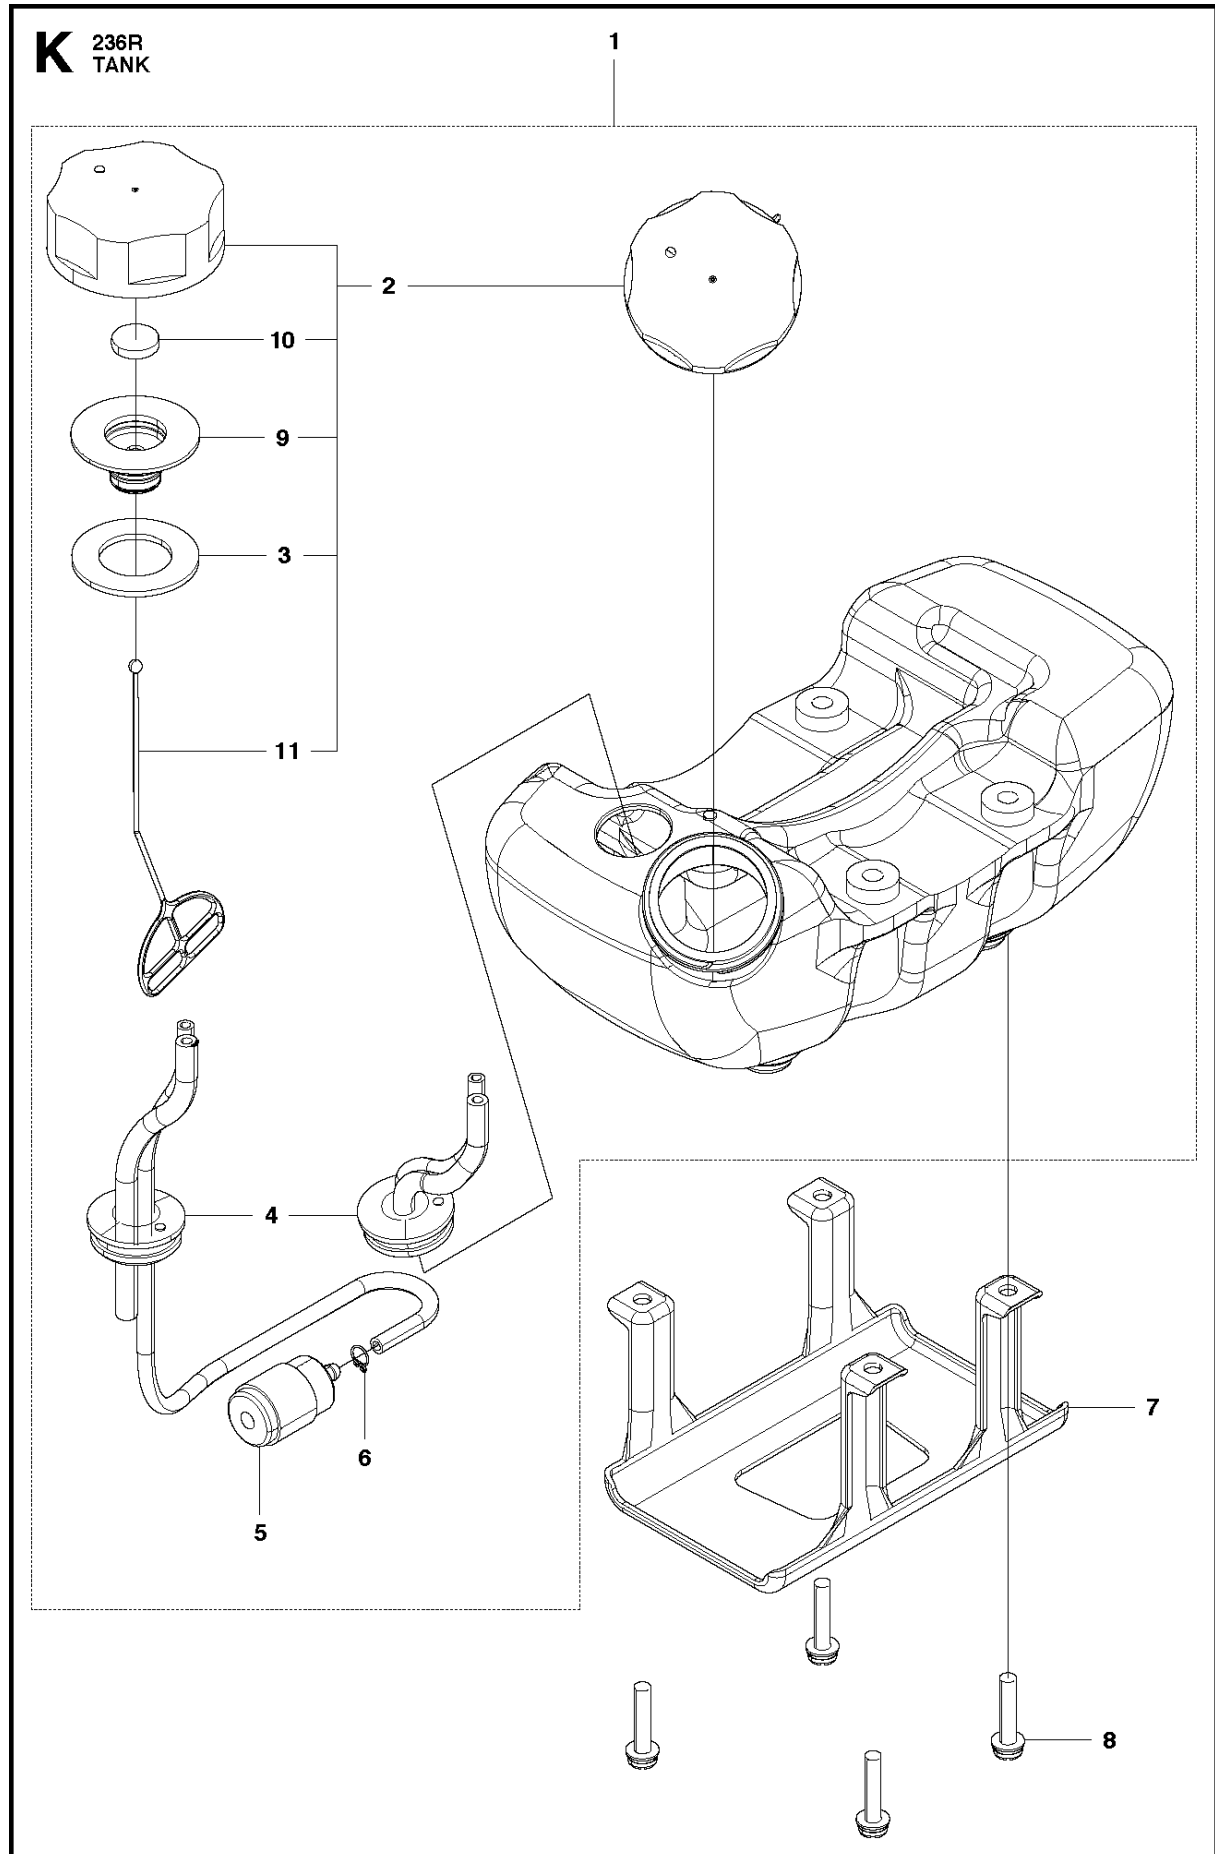

FUEL TANK

236 R, 2009-01

Ref	Part No	Description	Remark	QTY	KIT
1	579 59 20-01	TANK ASSY		1	
2	505 30 96-01	CAP		1	1
3	506 74 43-01	PACKING		1	2, 1
4	515 41 84-01	PIPE		1	1
5	506 74 26-01	FILTER		1	1
6	506 70 70-01	CLIP		1	1
7	505 31 09-01	GUARD		1	
8	505 31 10-01	SCREW		4	
9	515 36 94-01	HOLDER		1	2
10	506 74 68-01	FILTER		1	2
11	506 74 58-01	STOPPER		1	2