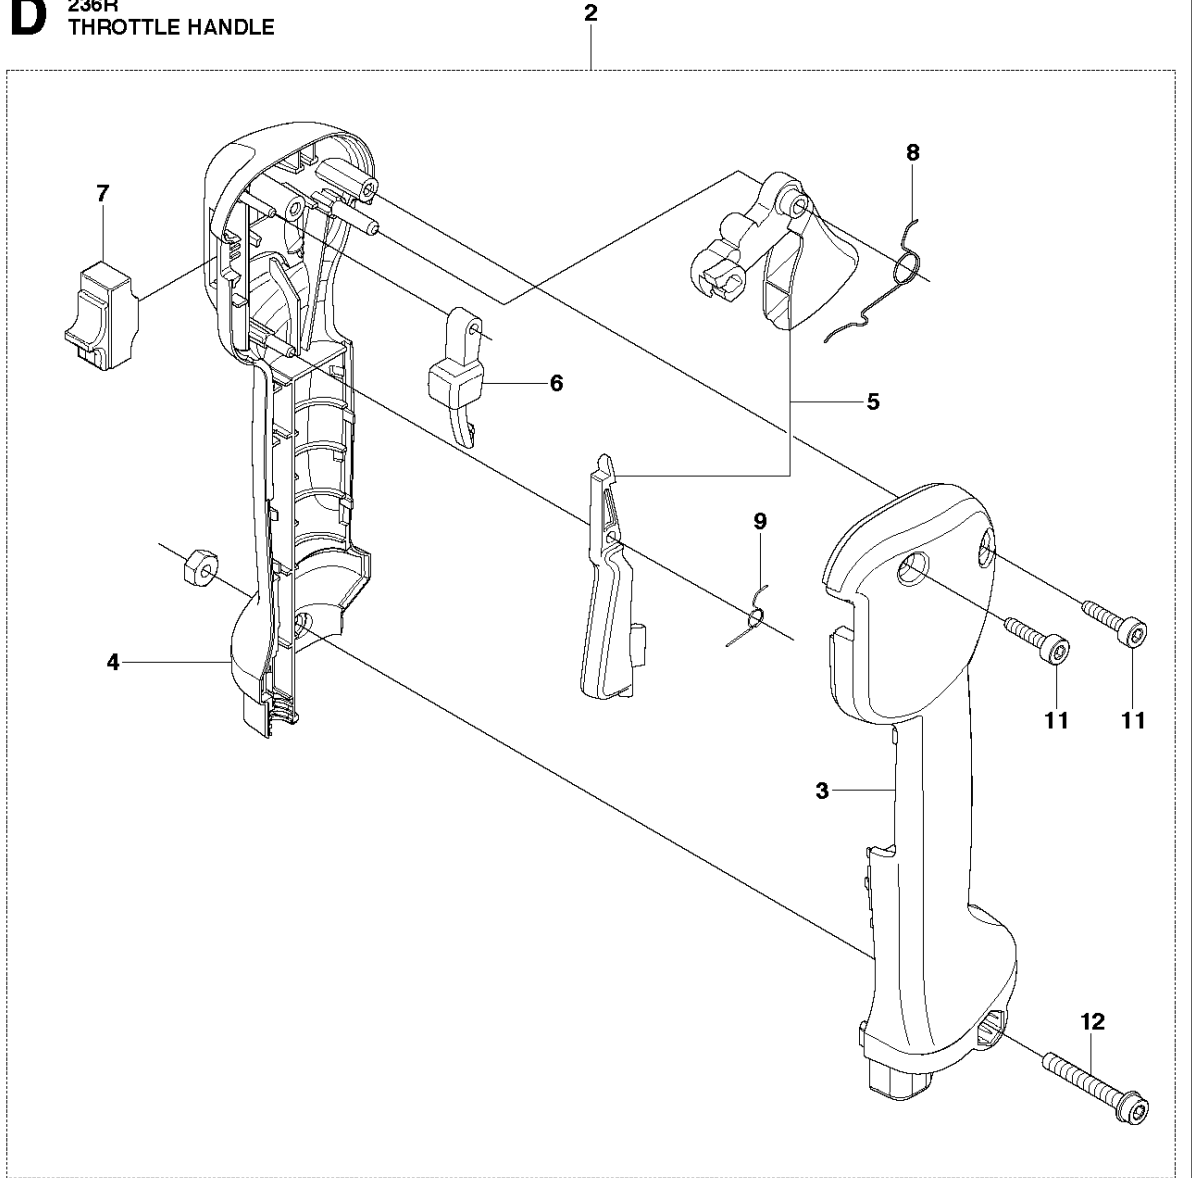

D 236R
THROTTLE HANDLE

THROTTLE CONTROLS

236 R, 2009-01

Ref	Part No	Description	Remark	QTY	KIT
1	522 03 66-01	THROTTLE CABLE ASSY		1	
2	537 18 35-07	HANDLE SYSTEM		1	
3	537 16 03-01	HANDLE HALF		1	2
4	537 16 02-03	HANDLE HALF		1	2
5	506 49 77-01	THROTTLE CONTROL		1	2
6	537 16 07-03	STARTER THROTTLE LOC		1	2
7	503 71 82-01	SWITCH		1	2
8	537 17 42-01	SPRING THROTTLE TRIG		1	2
9	537 17 43-01	SPRING		1	2
11	503 21 66-74	SCREW IHSC T		2	2
12	503 20 07-82	SCREW IHSCFM		1	2