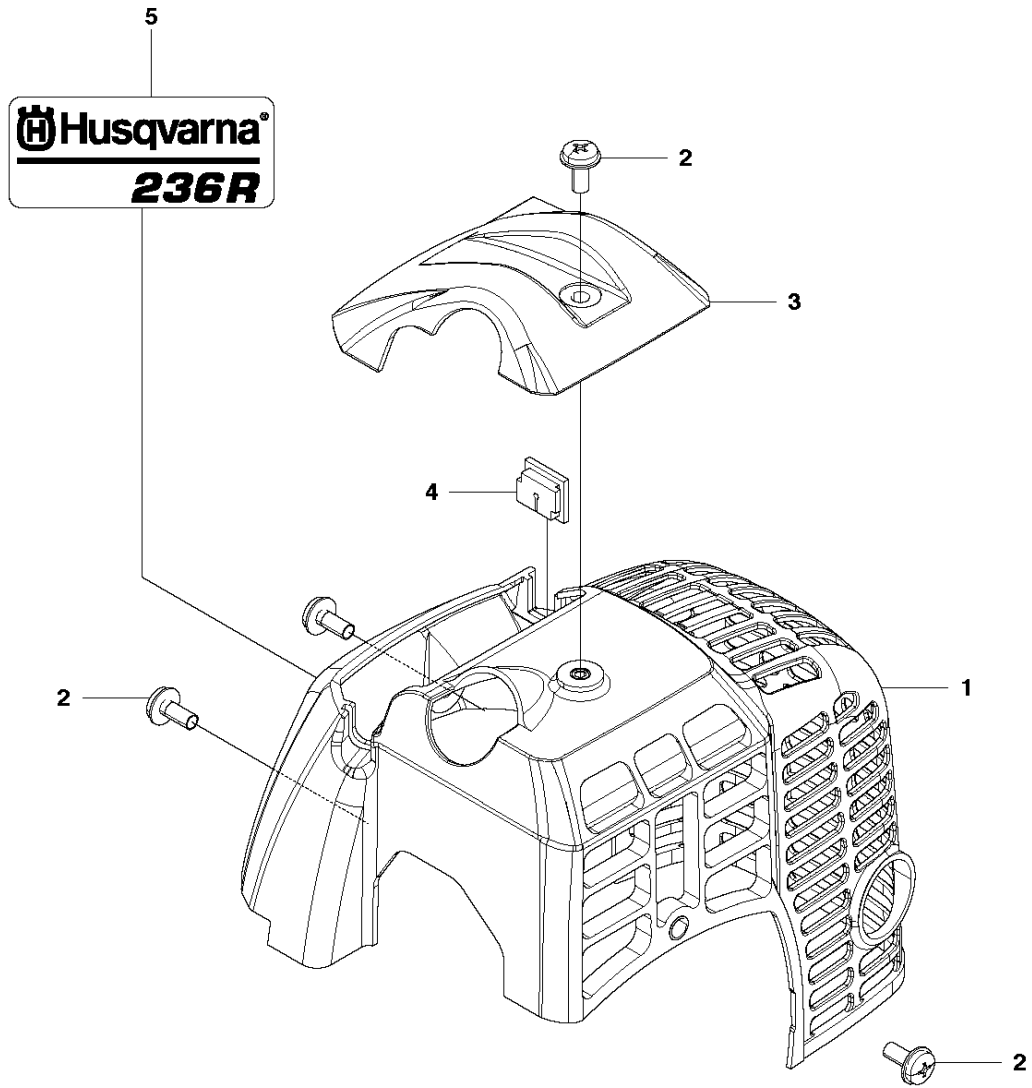

CLUTCH

236 R, 2009-01

Ref	Part No	Description	Remark	QTY KIT
1	505 29 29-01	HOUSING		1
2	505 29 30-01	HUB CAP		1
3	505 29 32-01	JOINT		1
4	505 29 33-01	ABSORBER		1
5	505 29 34-01	ABSORBER		1
6	506 60 94-01	BOLT		4
7	522 65 54-01	BOLT		1
8	505 16 99-01	BOLT		1
9	505 29 38-01	DRUM		1
10	516 13 17-01	BALL BEARING		1
11	510 55 13-01	RING		1
12	516 12 42-01	RING		1
13	505 31 24-01	BOLT		4
14	513 37 15-01	SHOE-C		1
15	513 37 16-01	SPRING		1
16	505 29 78-01	SCREW		2
17	505 29 80-01	WASHER		2
18	505 29 81-01	WASHER		2

N 236R
CRANKSHAFT

CRANKSHAFT

236 R, 2009-01

Ref	Part No	Description	Remark	QTY KIT
1	505 29 75-01	CRANKSHAFT		1
2	505 29 65-01	BEARING		2
3	506 68 94-01	KEY		1

G 236R
CYLINDER COVER

CYLINDER COVER

236 R, 2009-01