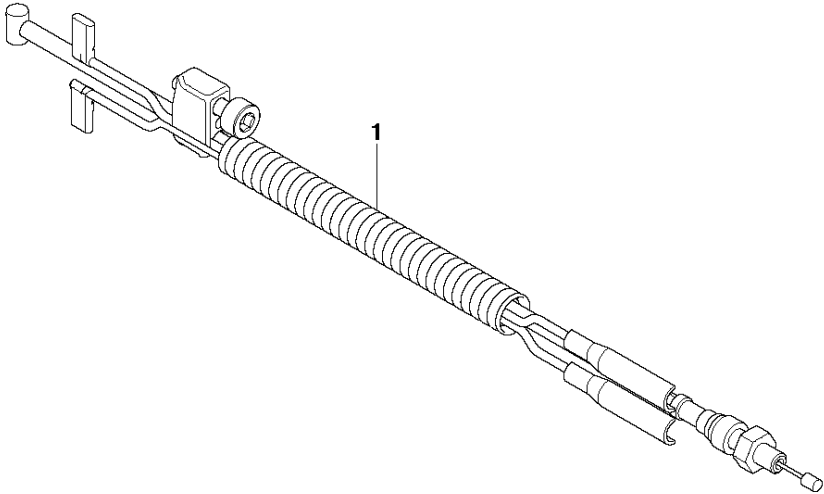

D 236R
THROTTLE HANDLE

THROTTLE CONTROLS

236 R, 2009-01

Ref	Part No	Description	Remark	QTY	KIT
1	522 03 66-01	THROTTLE CABLE ASSY		1	
2	537 18 35-07	HANDLE SYSTEM		1	
3	537 16 03-01	HANDLE HALF		1	2
4	537 16 02-03	HANDLE HALF		1	2
5	506 49 77-01	THROTTLE CONTROL		1	2
6	537 16 07-03	STARTER THROTTLE LOC		1	2
7	503 71 82-01	SWITCH		1	2
8	537 17 42-01	SPRING THROTTLE TRIG		1	2
9	537 17 43-01	SPRING		1	2
11	503 21 66-74	SCREW IHSC T		2	2
12	503 20 07-82	SCREW IHSCFM		1	2