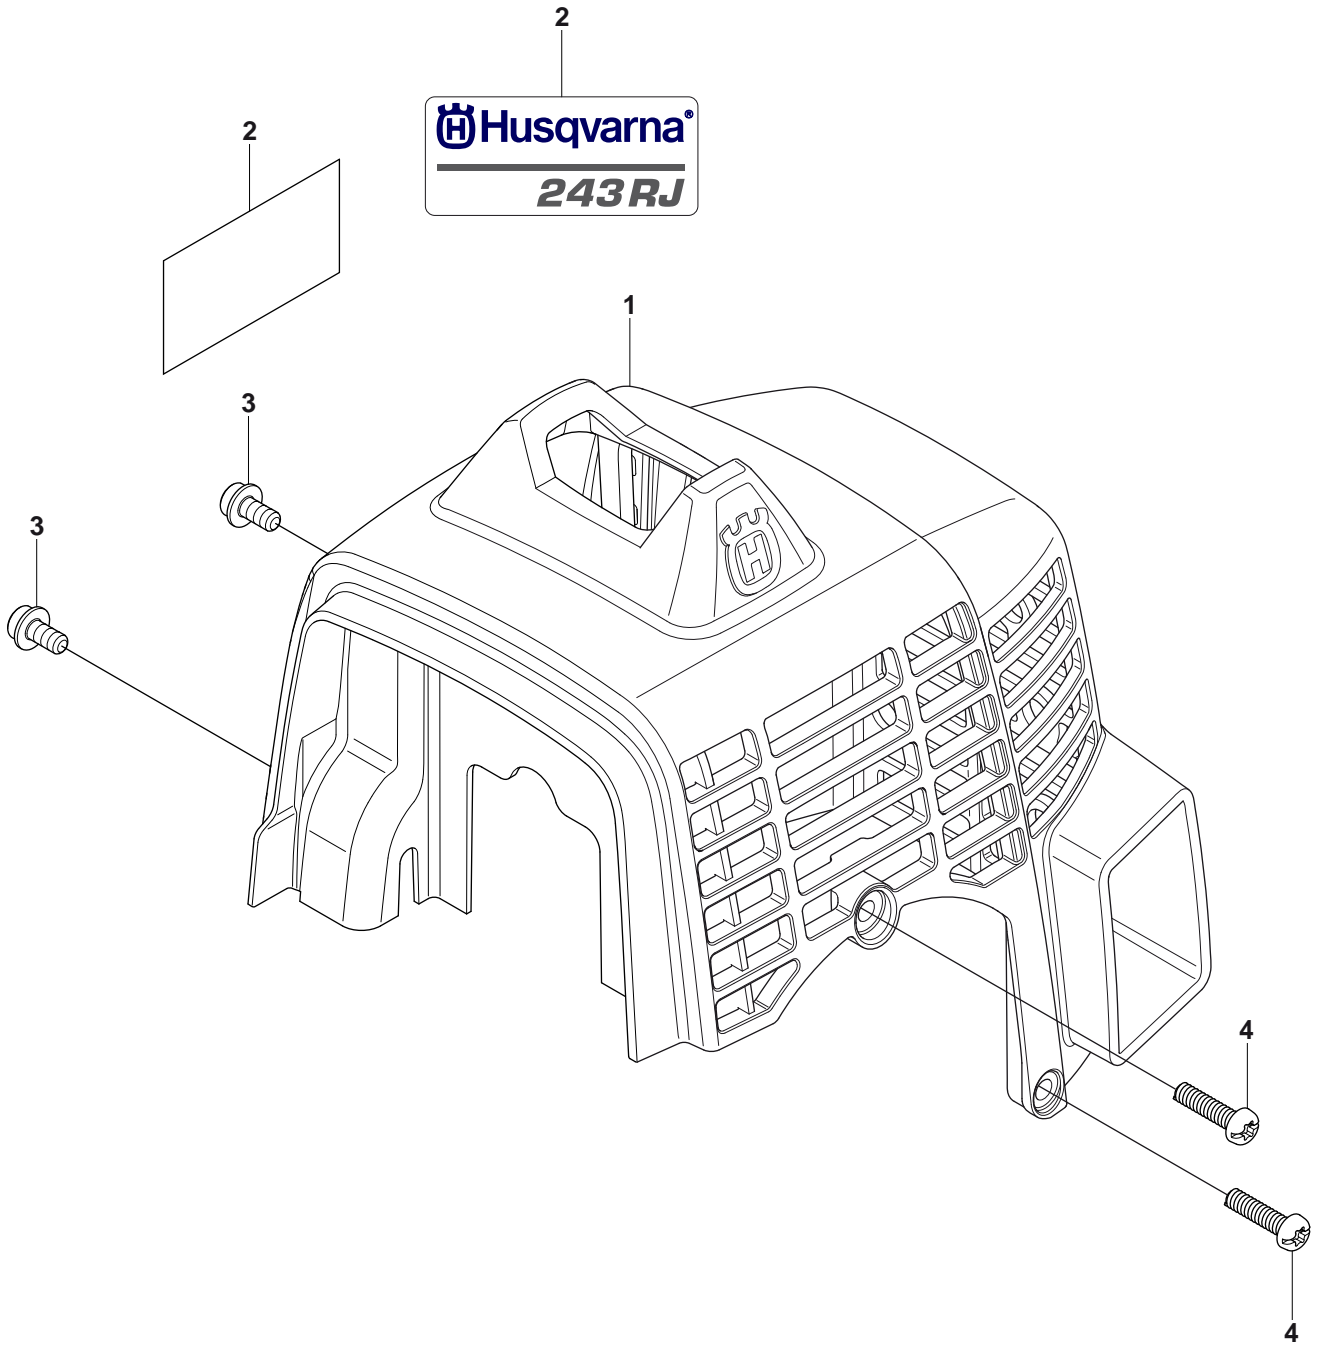

G 243RJ
CYLINDER COVER

Page G   243RJ   CYLINDER COVER

Position	Article	Quantity	Notes	Kit
1	510 17 27-01	1		
2	522 78 04-03	1		
3	521 51 59-01	2		
4	521 86 36-01	2