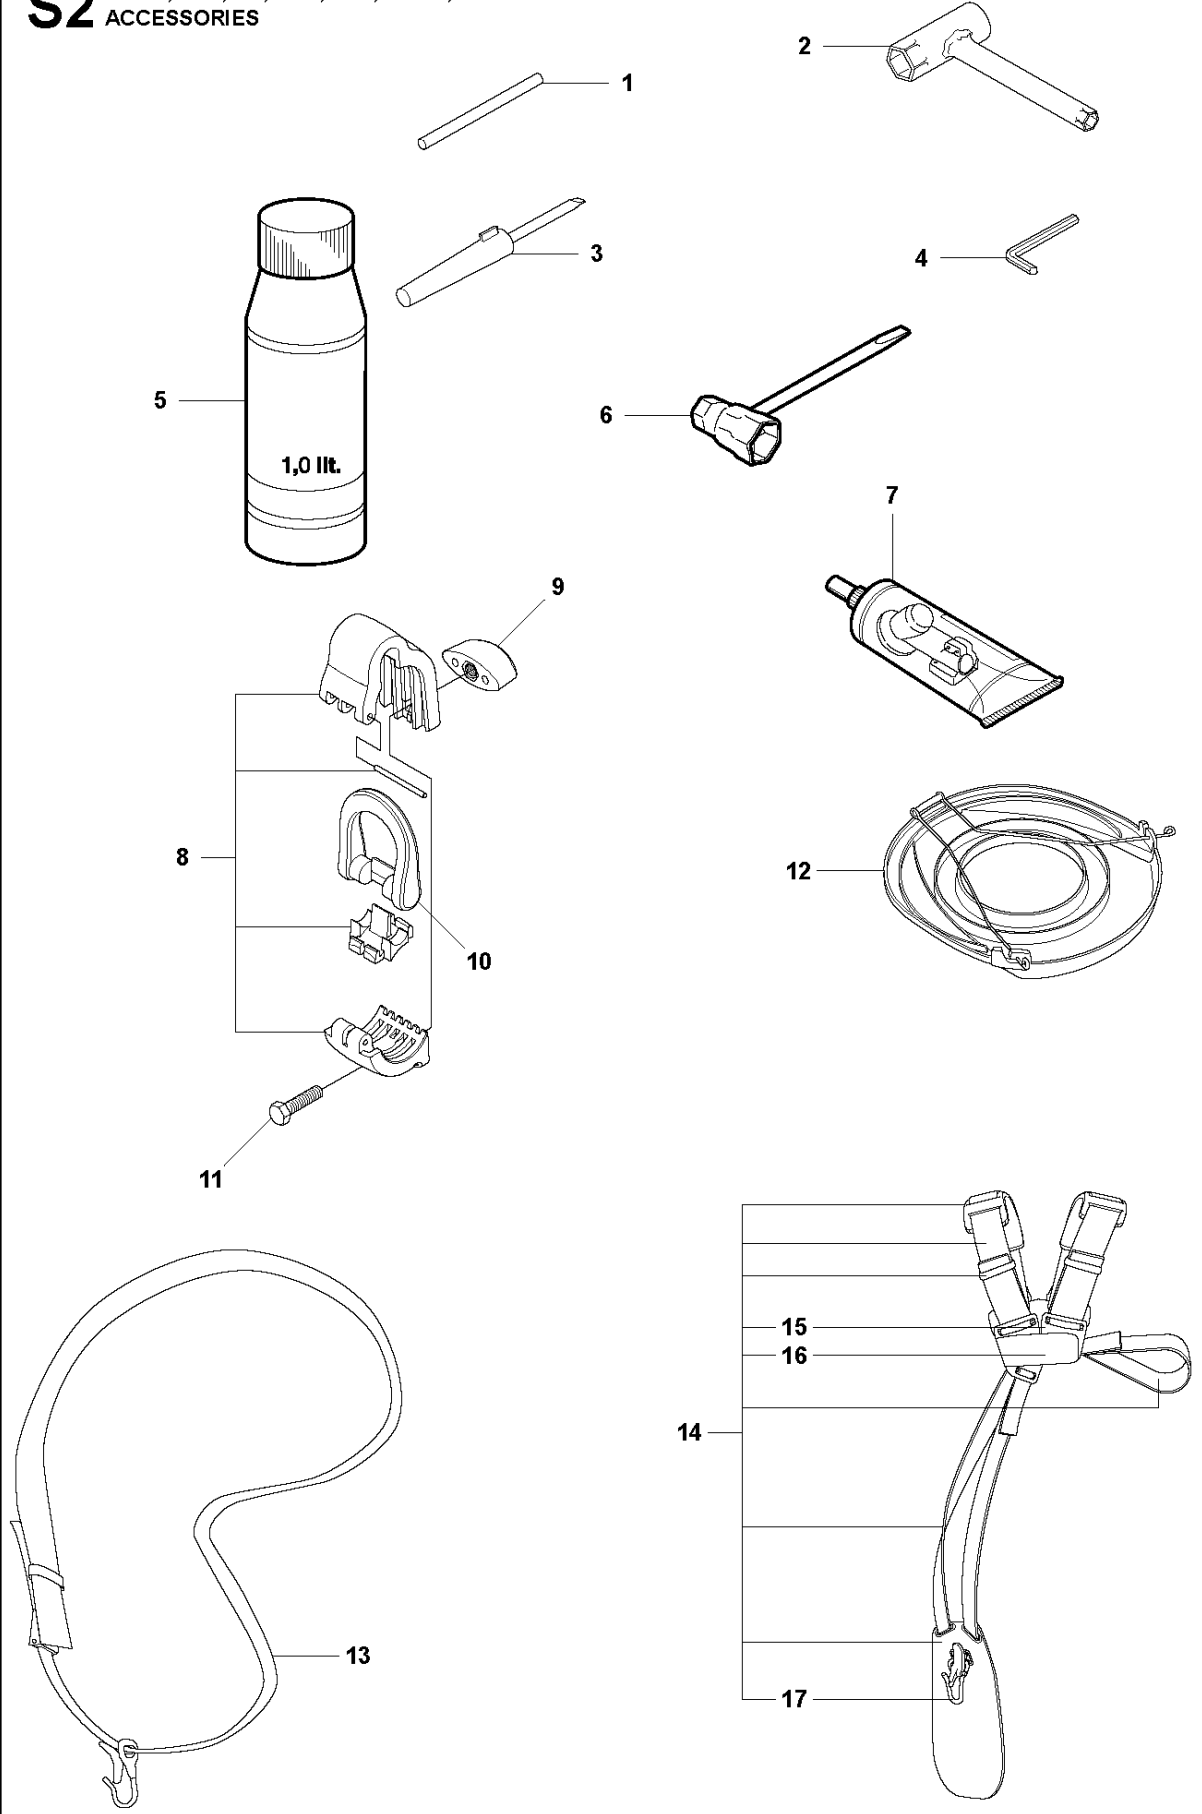

## ACCESSORIES

327 RX, 2009, 2010

Ref	Part No	Description	Remark	QTY	KIT
1	502 28 59-01	STOP		1	
2	502 11 46-02	SOCKET WRENCH		1	
3	501 60 02-03	SCREWDRIVER		1	
4	502 21 58-01	WRENCH		1	
5	531 00 92-48	FILTER OIL		1	
6	501 69 17-01	COMBINATION WRENCH		1	
7	503 97 64-01	GREASE		1	
8	537 35 36-01	LOOP		1	
9	537 13 04-02	KNOB		1	
10	537 35 01-01	LOOP		1	
11	725 23 31-51	SCREW		1	
12	537 31 29-01	TRANSPORT GUARD	200-275 mm	1	
13	537 21 62-01	HARNESS		1	
13	537 21 62-02	HARNESS	USA	1	
14	537 21 63-01	HARNESS		1	
14	537 21 63-02	HARNESS	USA	1	
15	503 73 40-01	FRONT PIECE		1	14
16	503 73 41-02	FRONT PIECE		1	14
17	502 02 28-02	WELT HOOK		1	14