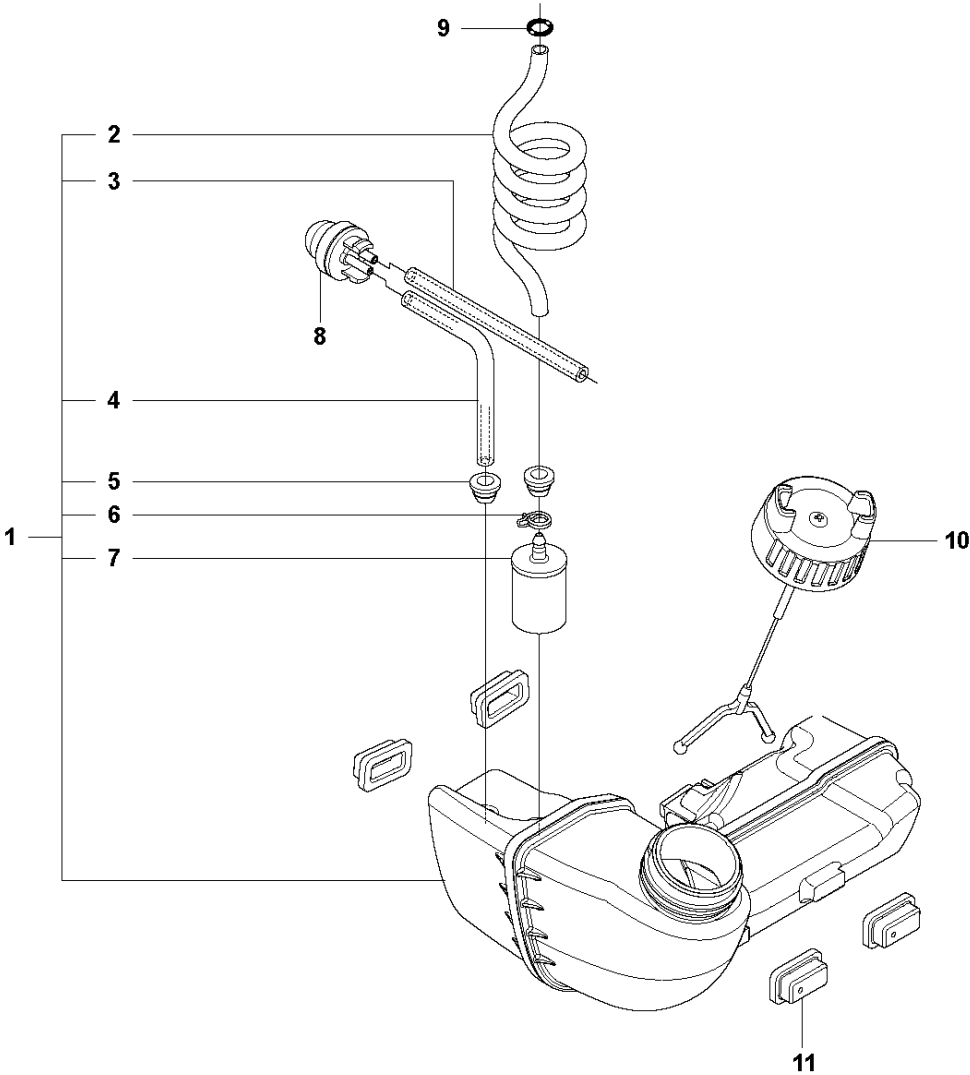

L 327LS, LX, LDX, RX, RDX, RJX, 323RII
FUEL TANK

FUEL TANK

327 RX, 2009, 2010

Ref	Part No	Description	Remark	QTY	KIT
1	506 12 45-01	FUEL TANK ASSY		1	
2	544 32 50-01	FUEL HOSE		1	1
3	537 04 24-01	FUEL HOSE		1	1
4	537 04 24-01	FUEL HOSE		1	1
5	503 73 58-01	BUSHING		2	1
6	504 02 24-01	HOSE CLAMP		1	1
7	503 44 32-01	FUEL FILTER		1	1
8	503 93 66-01	PURGE		1	
9	537 18 49-01	O-RING		1	
10	544 88 97-02	TANK CAP		1	
11	503 91 10-01	SUSPENSION		4