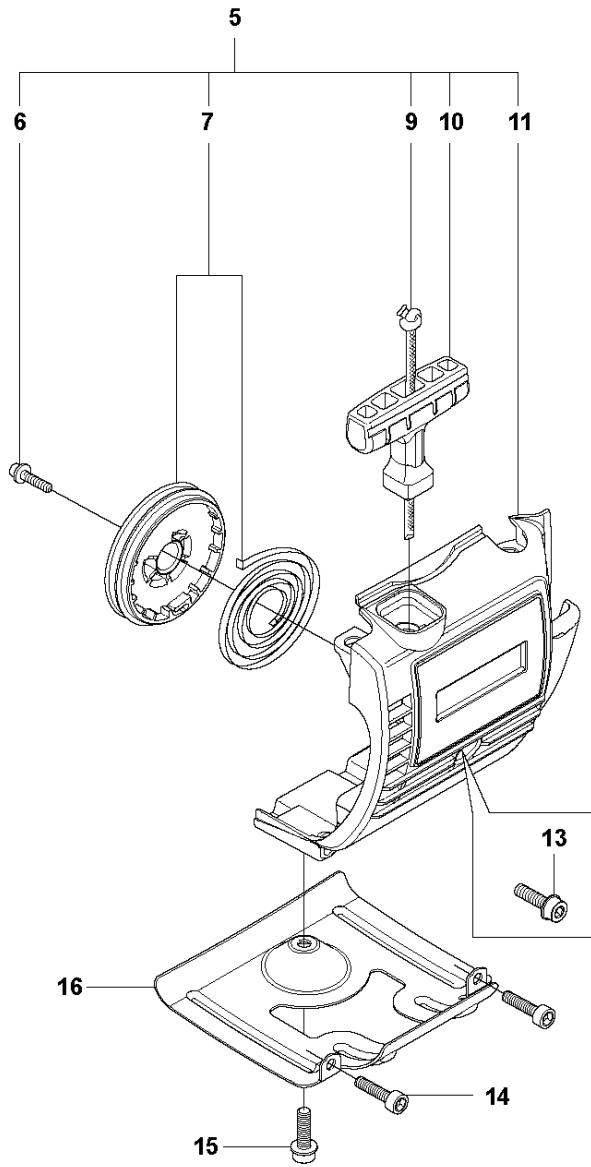

K4 327LX, LDX, RX, RDX, RJX, 323RII
STARTER

STARTER

327 RX, 2009, 2010

Ref	Part No	Description	Remark	QTY KIT	
1	503 87 33-05	BRIDGE		1	
2	735 31 08-20	E-CLIP		2	1
3	503 87 36-01	SPRING		1	1
4	503 87 35-02	STARTER PAWL		2	1
5	503 85 28-07	STARTER ASSY	Captive screws	1	
6	503 21 77-16	SCREW IH SCT		1	5
7	503 96 49-01	STARTER PULLEY		1	5
9	503 85 89-01	STARTER ROPE		1	5
10	537 00 84-01	STARTER HANDLE		1	5
11	503 85 87-03	STARTER HOUSING	Captive screws	1	5
13	574 47 70-03	SCREW IH SCFMO	Captive screws M5x16	1	5
14	503 21 66-18	SCREW IH SCT		2	
15	503 20 14-12	SCREW IH SCFMO	M5x12	1	
16	537 03 41-01	PROTECTIVE PLATE		1	
17	537 35 34-56	LABEL	327LDx	1	
18	537 35 34-57	LABEL	327RJx	1	
19	537 35 34-58	LABEL	323RII	1	
20	537 35 34-59	LABEL	327Rx	1	
21	537 35 34-60	LABEL	327RDx	1