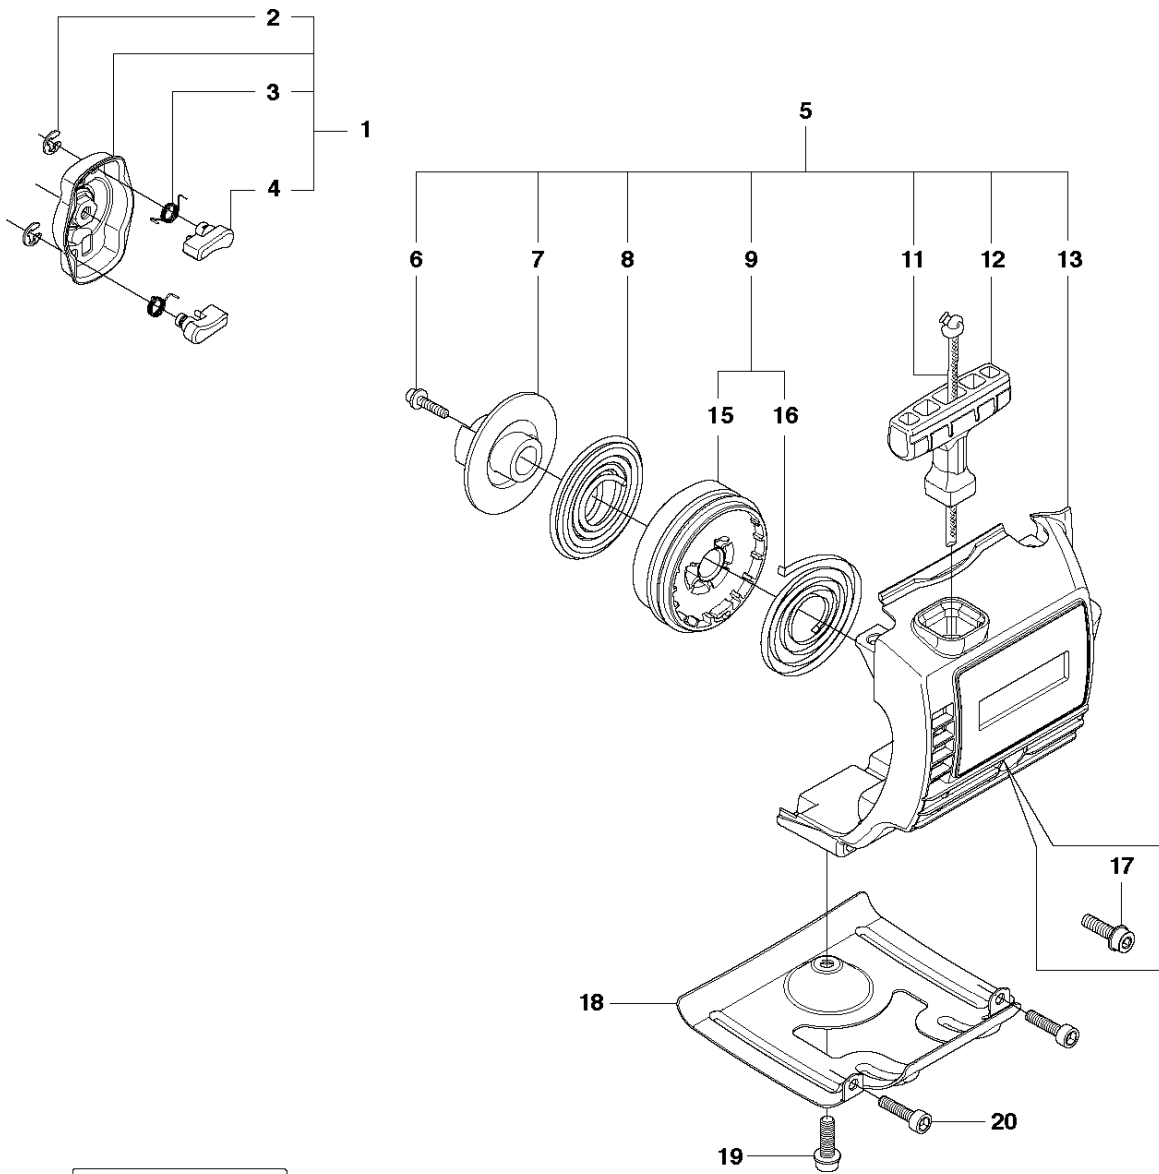

K2 327LX, LDX, RX, RDX, RJX, 323RII
STARTER

STARTER

327 RX, 2009, 2010

Ref	Part No	Description	Remark	QTY	KIT
1	503 87 33-05	BRIDGE		1	
2	735 31 08-20	E-CLIP		2	1
3	503 87 36-01	SPRING		2	1
4	503 87 35-02	STARTER PAWL		2	1
5	544 07 11-03	STARTER ASSY	Captive screws	1	
6	503 21 77-25	SCREW IH SCT		1	5
7	544 03 87-02	DRIVER		1	5
8	544 03 88-02	SPRING		1	5
9	544 16 65-01	STARTER PULLEY ASSY		1	5
11	503 85 89-01	STARTER ROPE		1	5
12	537 00 84-01	STARTER HANDLE		1	5
13	537 41 16-02	STARTER HOUSING	Captive screws	1	5
15	544 03 86-01	STARTER PULLEY		1	5, 9
16	503 85 90-01	RECOIL SPRING		1	5, 9
17	574 47 70-03	SCREW IH SCFMO	Captive screw M5x16	1	5
18	537 03 41-01	PROTECTIVE PLATE		1	
19	503 20 14-12	SCREW IH SCFMO	M5x12	1	
20	503 21 66-18	SCREW IH SCT		2	
21	537 35 34-56	LABEL	327LDx	1	
22	537 35 34-57	LABEL	327RJx	1	
23	537 35 34-58	LABEL	323RII	1	
24	537 35 34-59	LABEL	327Rx	1	
25	537 35 34-60	LABEL	327RDx	1