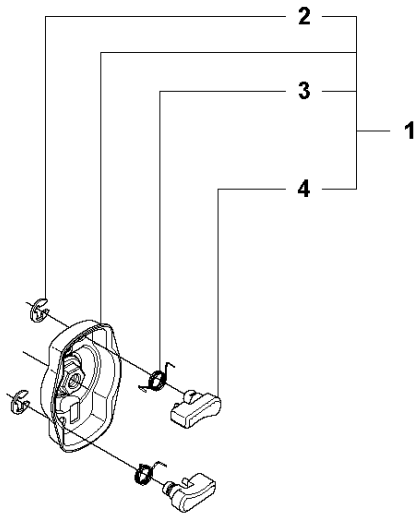

K4 327LX, LDX, RX, RDX, RJX, 323RII
STARTER

STARTER

327 RX, 2009, 2010

Ref	Part No	Description	Remark	QTY KIT	
1	503 87 33-05	BRIDGE		1	
2	735 31 08-20	E-CLIP		2	1
3	503 87 36-01	SPRING		1	1
4	503 87 35-02	STARTER PAWL		2	1
5	503 85 28-07	STARTER ASSY	Captive screws	1	
6	503 21 77-16	SCREW IH SCT		1	5
7	503 96 49-01	STARTER PULLEY		1	5
9	503 85 89-01	STARTER ROPE		1	5
10	537 00 84-01	STARTER HANDLE		1	5
11	503 85 87-03	STARTER HOUSING	Captive screws	1	5
13	574 47 70-03	SCREW IH SCFMO	Captive screws M5x16	1	5
14	503 21 66-18	SCREW IH SCT		2	
15	503 20 14-12	SCREW IH SCFMO	M5x12	1	
16	537 03 41-01	PROTECTIVE PLATE		1	
17	537 35 34-56	LABEL	327LDx	1	
18	537 35 34-57	LABEL	327RJx	1	
19	537 35 34-58	LABEL	323RII	1	
20	537 35 34-59	LABEL	327Rx	1	
21	537 35 34-60	LABEL	327RDx	1