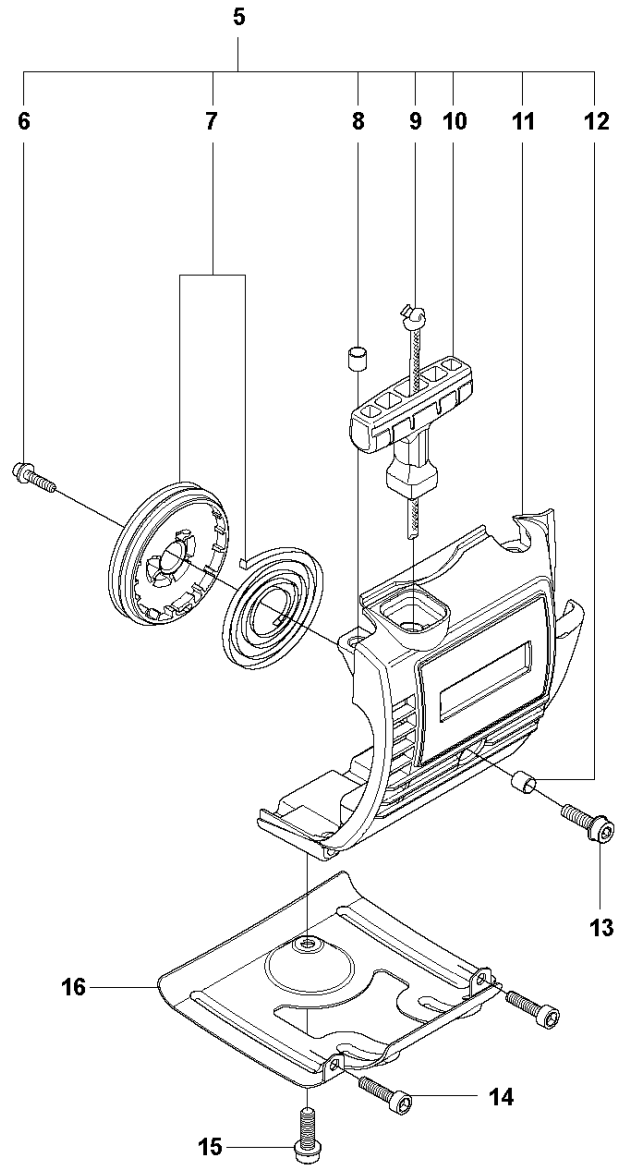

K3 327LX, LDX, RX, RDX, RJX, 323RII STARTER

STARTER

327 RX, 2009, 2010

Ref	Part No	Description	Remark	QTY KIT	
1	503 87 33-05	BRIDGE		1	
2	735 31 08-20	E-CLIP		2	1
3	503 87 36-01	SPRING		1	1
4	503 87 35-02	STARTER PAWL		2	1
5	503 85 28-06	STARTER ASSY		1	
6	503 21 77-16	SCREW IH SCT		1	5
7	503 96 49-01	STARTER PULLEY		1	5
8	537 37 93-02	SPACING SLEEVE		2	5
9	503 85 89-01	STARTER ROPE		1	5
10	537 00 84-01	STARTER HANDLE		1	5
11	503 85 87-02	STARTER HOUSING		1	5
12	537 37 93-02	SPACING SLEEVE		1	5
13	503 20 03-16	SCREW IHSCFM	M5x16	1	
14	503 21 66-18	SCREW IH SCT		2	
15	503 20 14-12	SCREW IHSCFMO	M5x12	1	
16	537 03 41-01	PROTECTIVE PLATE		1	
17	537 35 34-56	LABEL	327LDx	1	
18	537 35 34-57	LABEL	327RJx	1	
19	537 35 34-58	LABEL	323RII	1	
20	537 35 34-59	LABEL	327Rx	1	
21	537 35 34-60	LABEL	327RDx	1