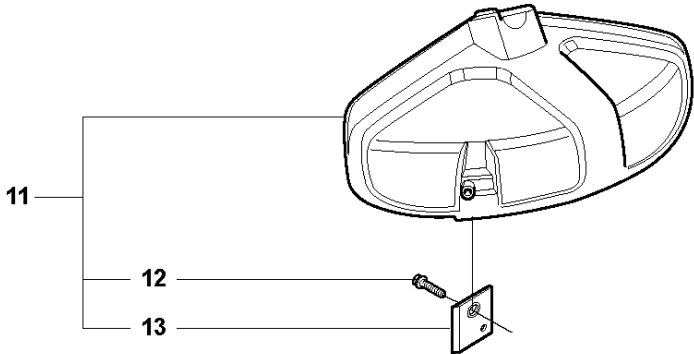

S 327LS, LX, LDX, RX, RDX, RJX, 323RII
ACCESSORIES

ACCESSORIES

327 RX, 2009, 2010

Ref	Part No	Description	Remark	QTY KIT	
1	544 04 42-10	ACCESSORY BAG	Captive screws 323RII, 327Rx	1	
2	573 99 43-04	SCREW IHSCFMO	Captive screws	2	1
3	574 56 80-01	CLAMP	Captive screws	1	1
4	537 29 34-01	ADAPTER		1	1
5	574 56 49-02	BLADE GUARD	Captive screws	1	1
6	503 20 03-16	SCREW IHSCFM	Captive screws	4	1
7	574 03 95-01	LOCKING NUT	Captive screws	4	1
8	503 97 71-01	TRIMMER GUARD	327Lx, 327LDx	1	
9	503 21 07-16	SCREW IH SCT		1	8
10	503 79 88-01	BLADE		1	8
11	503 93 42-02	COMBI GUARD	323RII, 327Rx	1	
12	503 21 07-16	SCREW IH SCT		1	11
13	503 79 88-01	BLADE		1	11