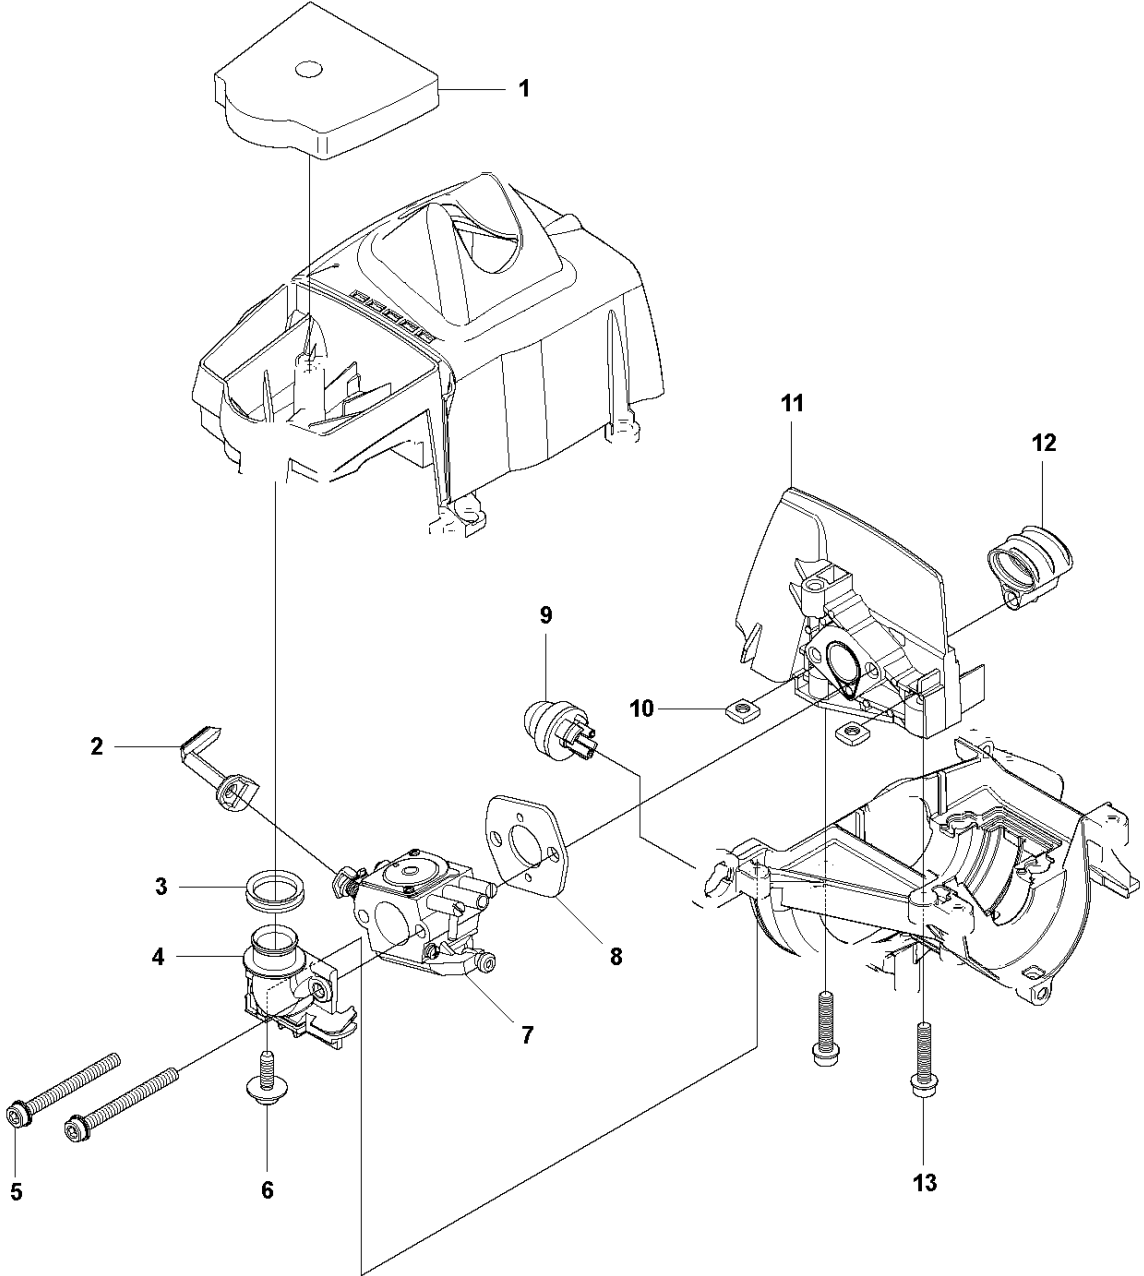

J 327LX, LDX, RX, RDX, RJX, LX, 323R11
CARBURETOR & AIR FILTER

CARBURETOR & AIR FILTER

327 RX, 2009, 2010

Ref	Part No	Description	Remark	QTY KIT
1	537 14 31-01	AIR FILTER ASSY		1
2	503 96 25-01	CHOKE CONTROL		1
3	740 68 11-21	V-RING		1
4	502 49 90-01	BRACKET		1
5	503 21 75-50	SCREW IHSCFT		2
6	503 21 77-16	SCREW IHSCFT		1
7	503 28 34-01	CARBURETTOR	Zama C1Q-EL24, NOT FOR US	1
7	576 01 98-01	CARBURETTOR	Hualong HQ-2, only option for US	1
8	503 49 71-01	GASKET		1
9	503 93 66-01	PURGE		1
10	503 22 65-04	SQUARE NUT		2
11	503 91 09-01	INSULATION WALL		1
12	503 94 26-01	INLET PIPE		1
13	503 20 03-25	SCREW IHSCFM		2
14	505 27 10-01	FILTER		1