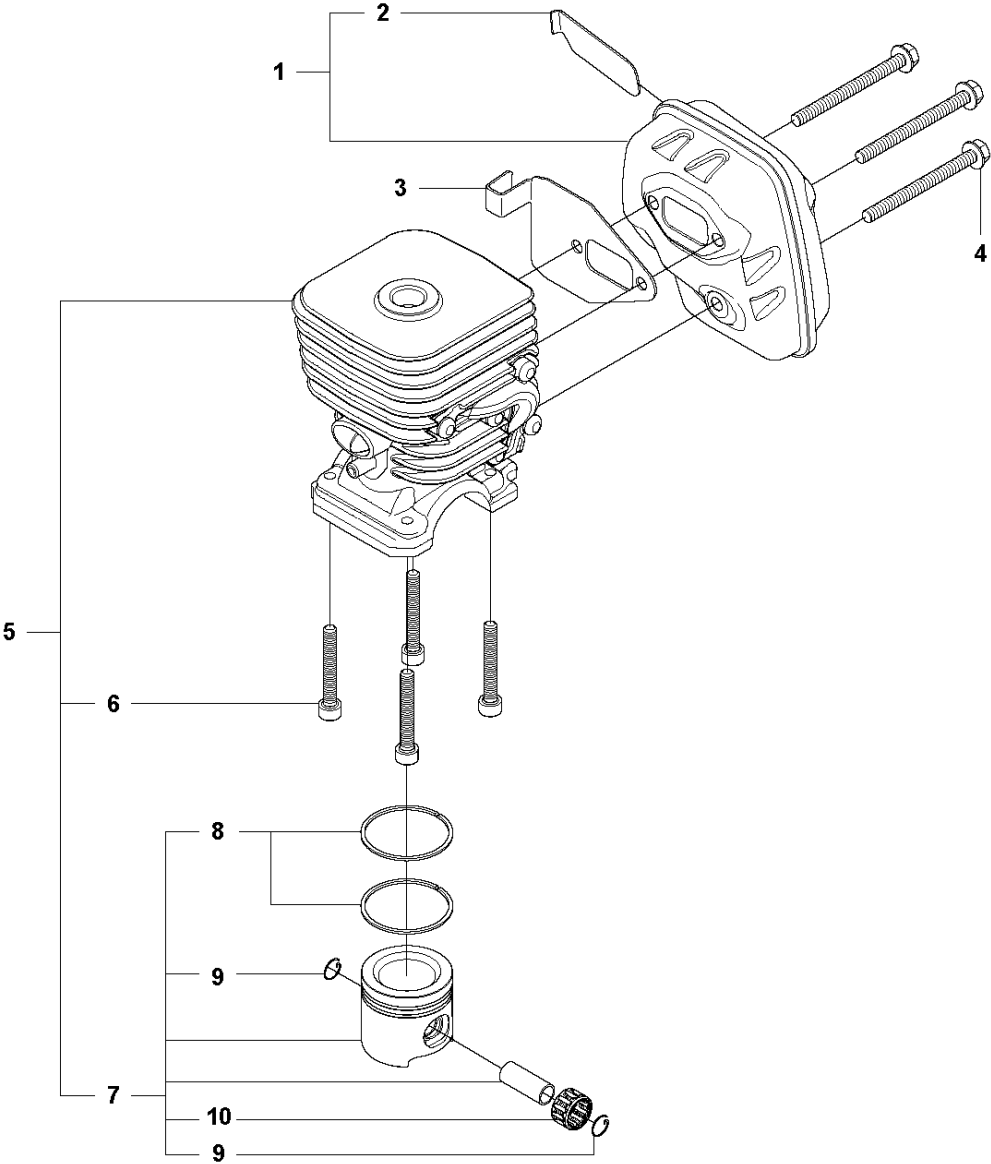

N 327LS, LX, LDX, RX, RDX, RJX, 323RII
CYLINDER PISTON & MUFFLER

CYLINDER, PISTON & MUFFLER

327 RX, 2009, 2010

Ref	Part No	Description	Remark	QTY KIT	
1	537 22 17-04	MUFFLER ASSY	Cat.	1	
2	537 22 18-01	SPARK ARRESTER SCREEN		1	1
3	537 01 41-01	GASKET		1	
4	502 07 81-01	SCREW EHHFM		3	
5	537 08 51-03	CYLINDER	Ø=34mm	1	
6	503 20 07-35	SCREW IHSCFM		4	5
7	537 40 59-02	PISTON		1	5
8	537 40 62-01	PISTON RING		1	7
9	737 44 08-00	CIRCLIP		1	7
10	503 71 22-01	BEARING		1	7