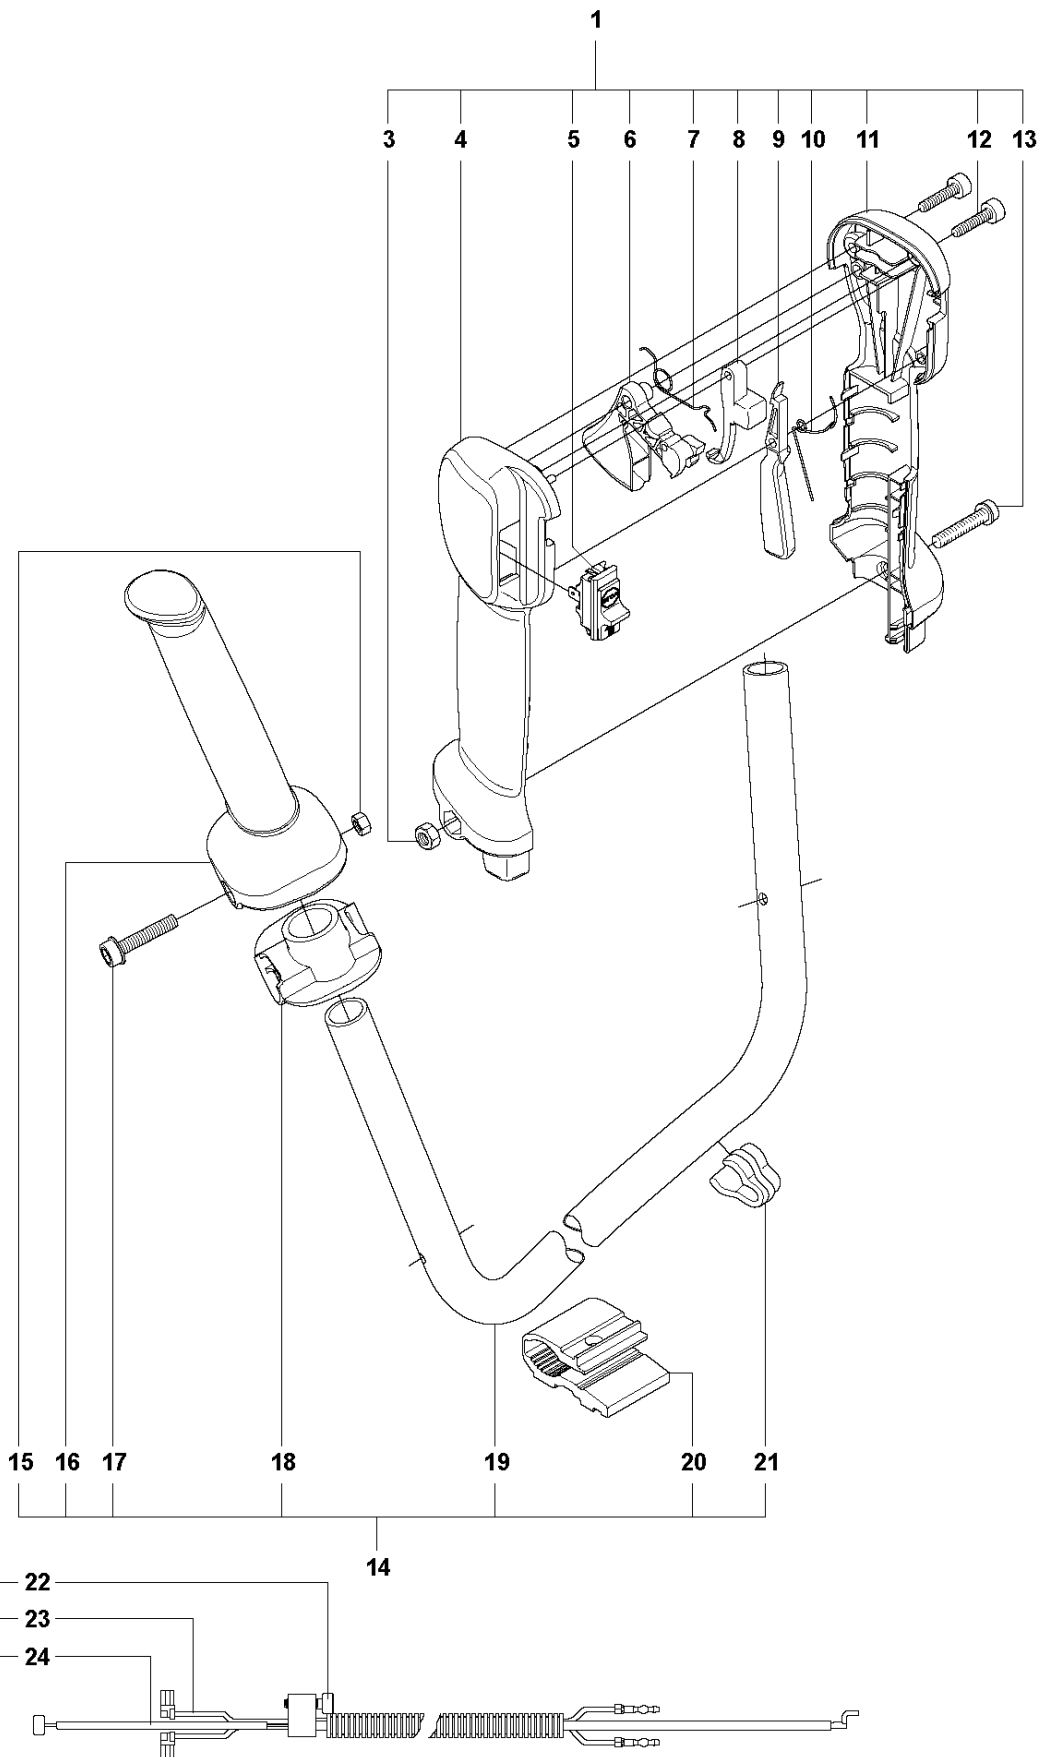

F 323RII, 327Rx, 327RDX
THROTTLE CONTROLS & HANDLE BAR

HANDLE & CONTROLS

327 RX, 2009, 2010

Ref	Part No	Description	Remark	QTY KIT	
1	537 42 45-13	HANDLE SYSTEM		1	
2	502 65 41-01	WIRING		1	
3	503 22 10-13	HEXAGON NUT		1	1
4	537 16 02-02	HANDLE HALF		1	1
5	537 41 90-01	SWITCH		1	1
6	506 49 77-01	THROTTLE CONTROL		1	9
7	537 17 42-01	SPRING THROTTLE TRIG		1	1
8	537 16 07-01	STARTER THROTTLE LOC		1	1
9	506 49 77-01	THROTTLE CONTROL		1	1,6
10	537 17 43-01	SPRING		1	1
11	537 16 03-02	HANDLE HALF	27RX	1	1
12	503 21 66-18	SCREW IH SCT		2	1
13	503 20 07-35	SCREW IH SCFM		1	1
14	503 72 43-09	HANDLEBAR		1	
15	731 23 14-01	HEXAGON NUT		1	14
16	537 17 28-01	HANDLE		1	14
17	503 20 02-45	SCREW IH SCFM		1	14
18	537 17 29-01	COVER		1	14
19	537 36 00-01	HANDLEBAR	Low (327Rx, 327RDx	1	14
20	544 02 09-01	CLIP		1	14
21	502 21 12-01	STAPLE		1	14
22	503 21 66-18	SCREW IH SCT		1	2
23	502 53 16-02	SHORT CIRCUIT CABLE		1	2
24	537 17 39-01	THROTTLE WIRE ASSY		1	2