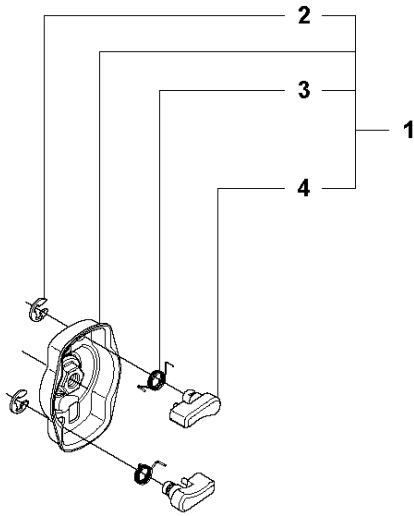

K3 327LX, LDX, RX, RDX, RJX, 323RII STARTER

STARTER

327 RX, 2009, 2010

Ref	Part No	Description	Remark	QTY KIT	
1	503 87 33-05	BRIDGE		1	
2	735 31 08-20	E-CLIP		2	1
3	503 87 36-01	SPRING		1	1
4	503 87 35-02	STARTER PAWL		2	1
5	503 85 28-06	STARTER ASSY		1	
6	503 21 77-16	SCREW IH SCT		1	5
7	503 96 49-01	STARTER PULLEY		1	5
8	537 37 93-02	SPACING SLEEVE		2	5
9	503 85 89-01	STARTER ROPE		1	5
10	537 00 84-01	STARTER HANDLE		1	5
11	503 85 87-02	STARTER HOUSING		1	5
12	537 37 93-02	SPACING SLEEVE		1	5
13	503 20 03-16	SCREW IHSCFM	M5x16	1	
14	503 21 66-18	SCREW IH SCT		2	
15	503 20 14-12	SCREW IHSCFMO	M5x12	1	
16	537 03 41-01	PROTECTIVE PLATE		1	
17	537 35 34-56	LABEL	327LDx	1	
18	537 35 34-57	LABEL	327RJx	1	
19	537 35 34-58	LABEL	323RII	1	
20	537 35 34-59	LABEL	327Rx	1	
21	537 35 34-60	LABEL	327RDx	1