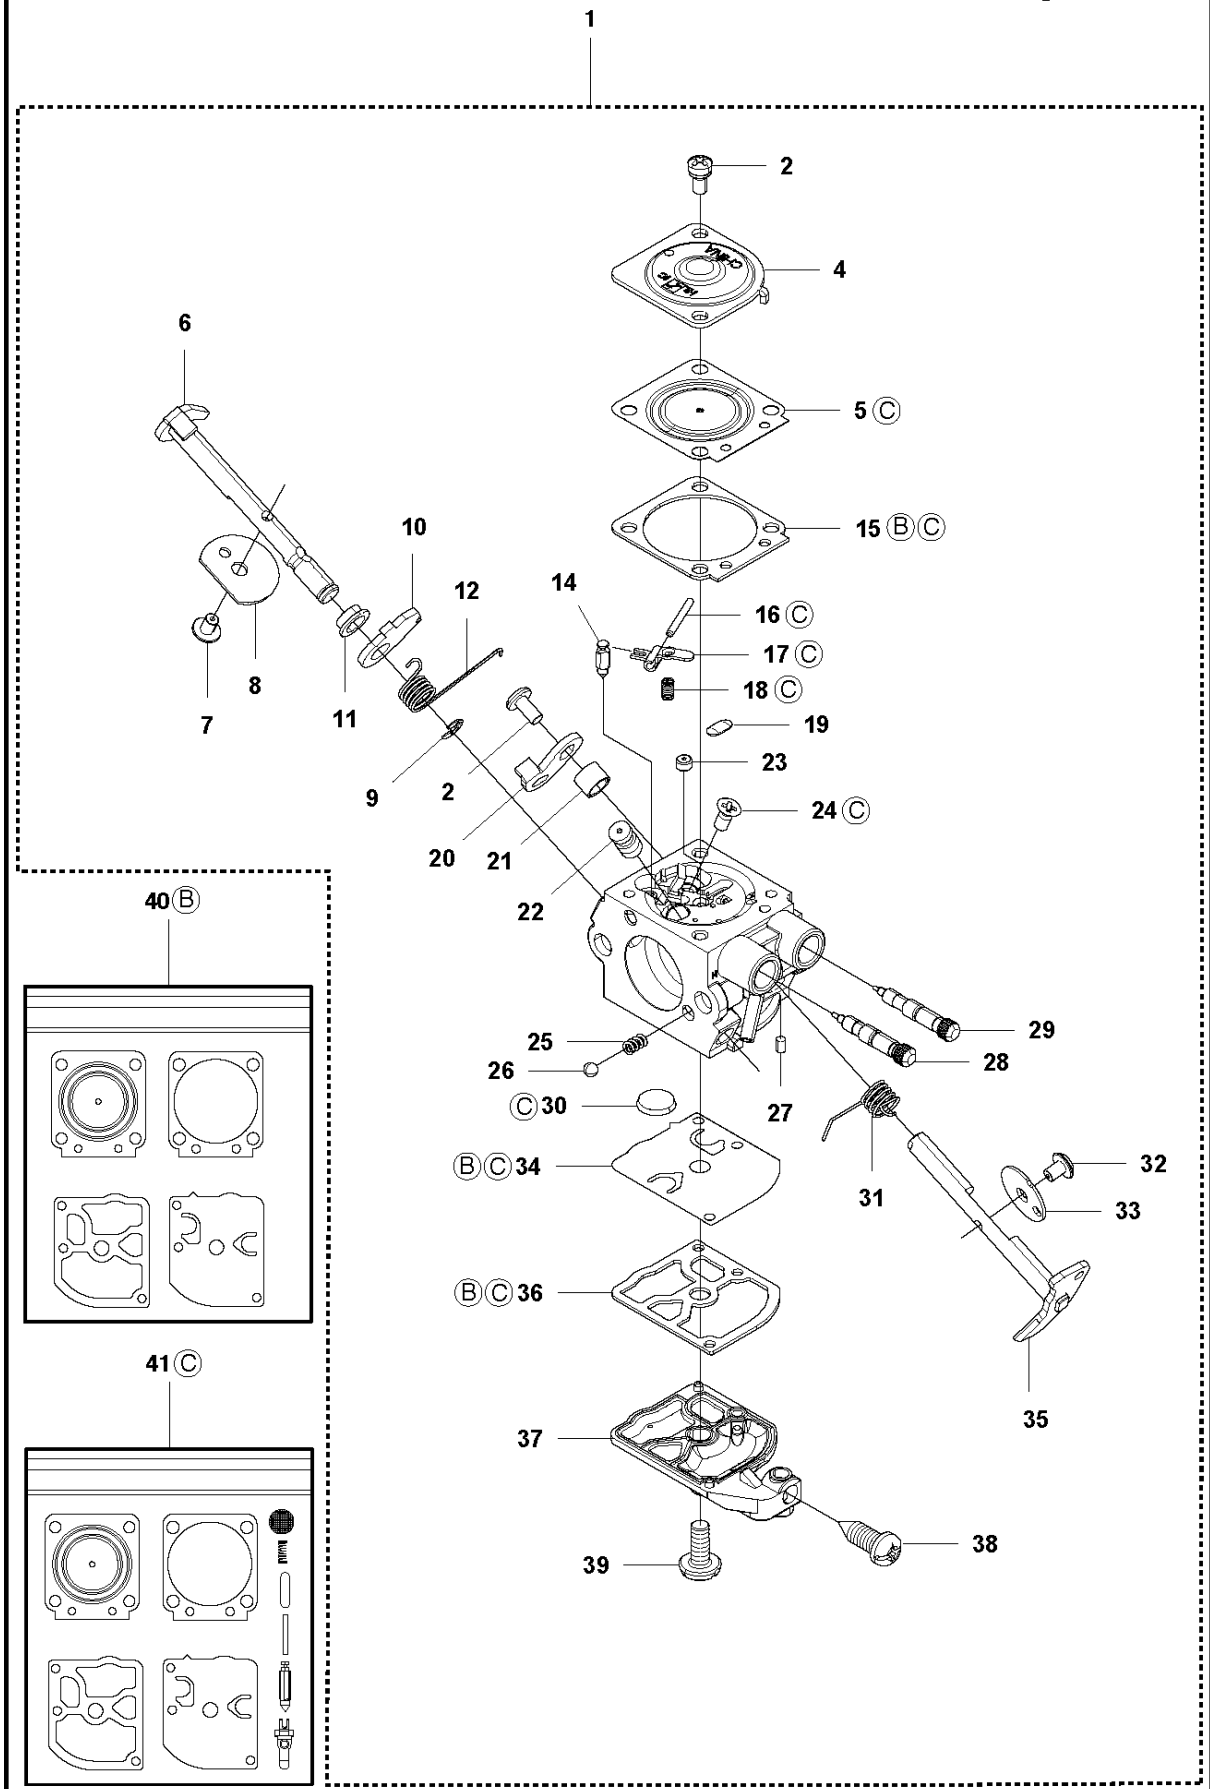

CARBURETOR (only option for US)

Hualong HQ-2

CARBURETOR

327 RX, 2009, 2010

Ref	Part No	Description	Remark	QTY	KIT
1	576 01 98-01	CARBURETTOR	Hualong HQ-2, only option for US	1	
2	576 02 42-01	SCREW		2	1
4	576 02 36-01	COVER		1	1
5	576 02 24-01	DIAPHRAGM ASSY		1	1
6	576 02 30-01	SHAFT ASSY		1	1
7	576 02 41-01	SCREW		1	1
8	576 02 32-01	CHOKE		1	1
9	576 02 48-01	E-CLIP		1	1
10	576 02 31-01	LEVER		1	1
11	576 02 35-01	BUSHING		1	1
12	576 02 33-01	SPRING		1	1
14	576 02 01-01	VALVE		1	1
15	576 02 37-01	GASKET		1	1
16	576 02 03-01	PIN		1	1
17	576 02 04-01	LEVER		1	1
18	576 02 05-01	SPRING		1	1
19	576 02 06-01	PLUG		1	1
20	576 02 28-01	LEVER		1	1
21	576 02 29-01	BUSHING		1	1
22	576 02 07-01	MAIN NOZZLE		1	1
23	576 02 08-01	CHECK VALVE		1	1
24	576 02 43-01	SCREW		1	1
25	576 02 34-01	SPRING		1	1
26	576 02 47-01	BALL		1	1
27	576 02 23-01	BAR		1	1
28	576 02 10-01	NEEDLE		1	1
29	576 02 11-01	NEEDLE		1	1
30	576 02 15-01	SCREEN		1	1
31	576 02 27-01	SPRING		1	1
32	576 02 40-01	SCREW		1	1
33	576 02 26-01	THROTTLE		1	1
34	576 02 39-01	DIAPHRAGM PUMP		1	1
35	576 02 25-01	SHAFT ASSY		1	1
36	576 02 38-01	GASKET		1	1
37	576 02 20-01	COVER		1	1
38	576 02 22-01	SCREW		1	1
39	576 02 44-01	SCREW		1	1
40	581 74 35-01	GASKET KIT		1	1
41	581 74 37-01	REPAIR KIT		1	1