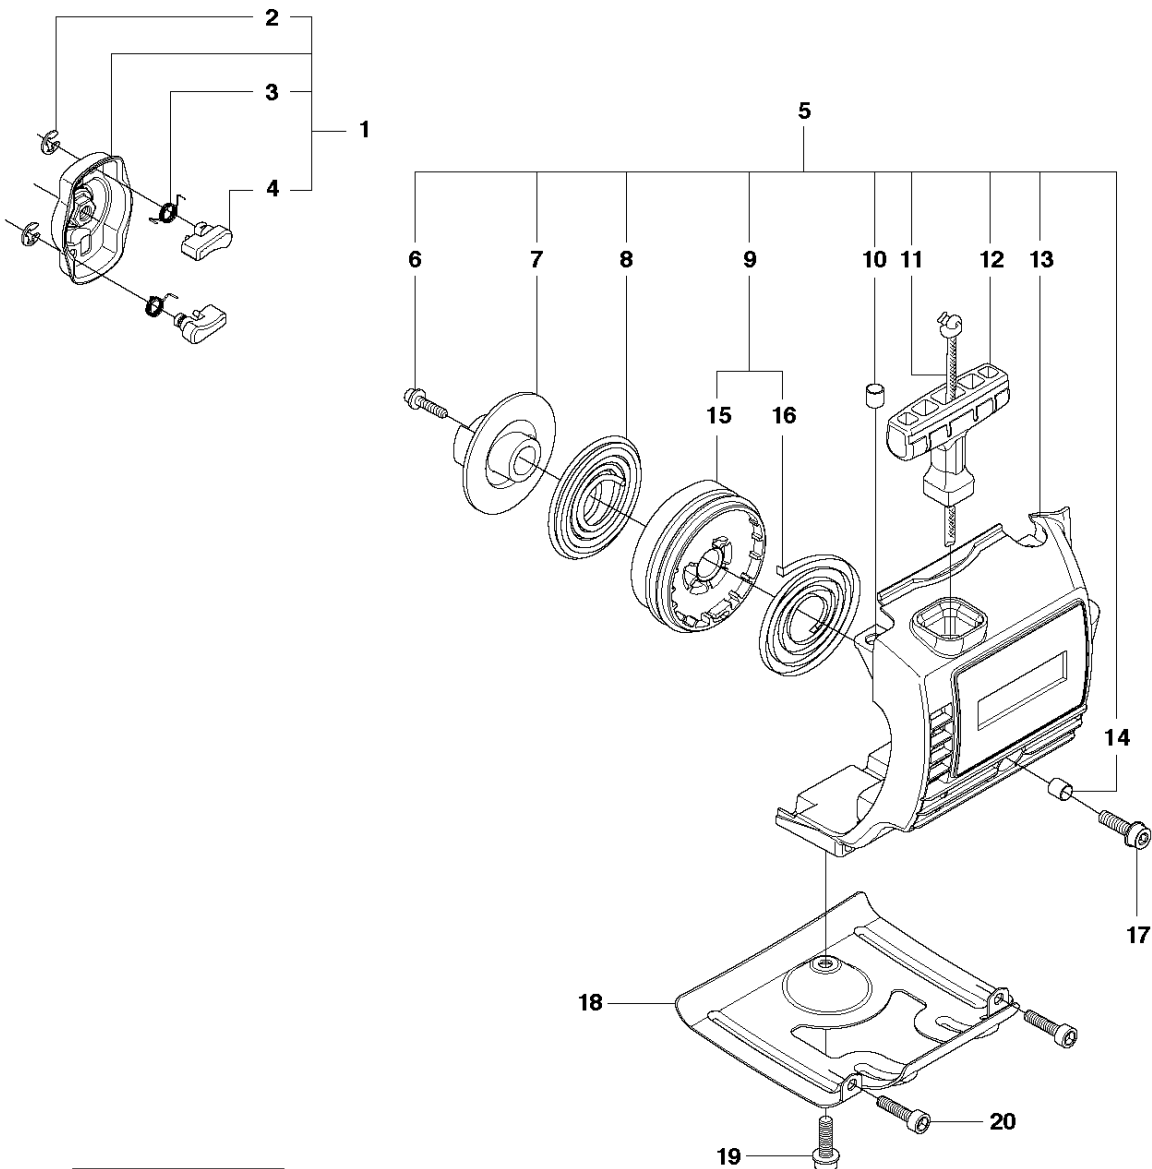

K1 327LX, LDX, RX, RDX, RJX, 323RII
STARTER

STARTER

327 RX, 2009, 2010

Ref	Part No	Description	Remark	QTY	KIT
1	503 87 33-05	BRIDGE		1	
2	735 31 08-20	E-CLIP		2	1
3	503 87 36-01	SPRING		2	1
4	503 87 35-02	STARTER PAWL		2	1
5	544 07 11-02	STARTER ASSY		1	
6	503 21 77-25	SCREW IHSC T		1	5
7	544 03 87-02	DRIVER		1	5
8	544 03 88-02	SPRING		1	5
9	544 16 65-01	STARTER PULLEY ASSY		1	5
10	537 37 93-02	SPACING SLEEVE		2	5
11	503 85 89-01	STARTER ROPE		1	5
12	537 00 84-01	STARTER HANDLE		1	5
13	537 41 16-01	STARTER HOUSING		1	5
14	537 37 93-02	SPACING SLEEVE		1	5
15	544 03 86-01	STARTER PULLEY		1	5, 9
16	503 85 90-01	RECOIL SPRING		1	5, 9
17	503 20 03-16	SCREW IHSCFM	M5x16	1	
18	537 03 41-01	PROTECTIVE PLATE		1	
19	503 20 14-12	SCREW IHSCFMO	M5x12	1	
20	503 21 66-18	SCREW IHSC T		2	
21	537 35 34-56	LABEL	327LDx	1	
22	537 35 34-57	LABEL	327RJx	1	
23	537 35 34-58	LABEL	323RII	1	
24	537 35 34-59	LABEL	327Rx	1	
25	537 35 34-60	LABEL	327RDx	1