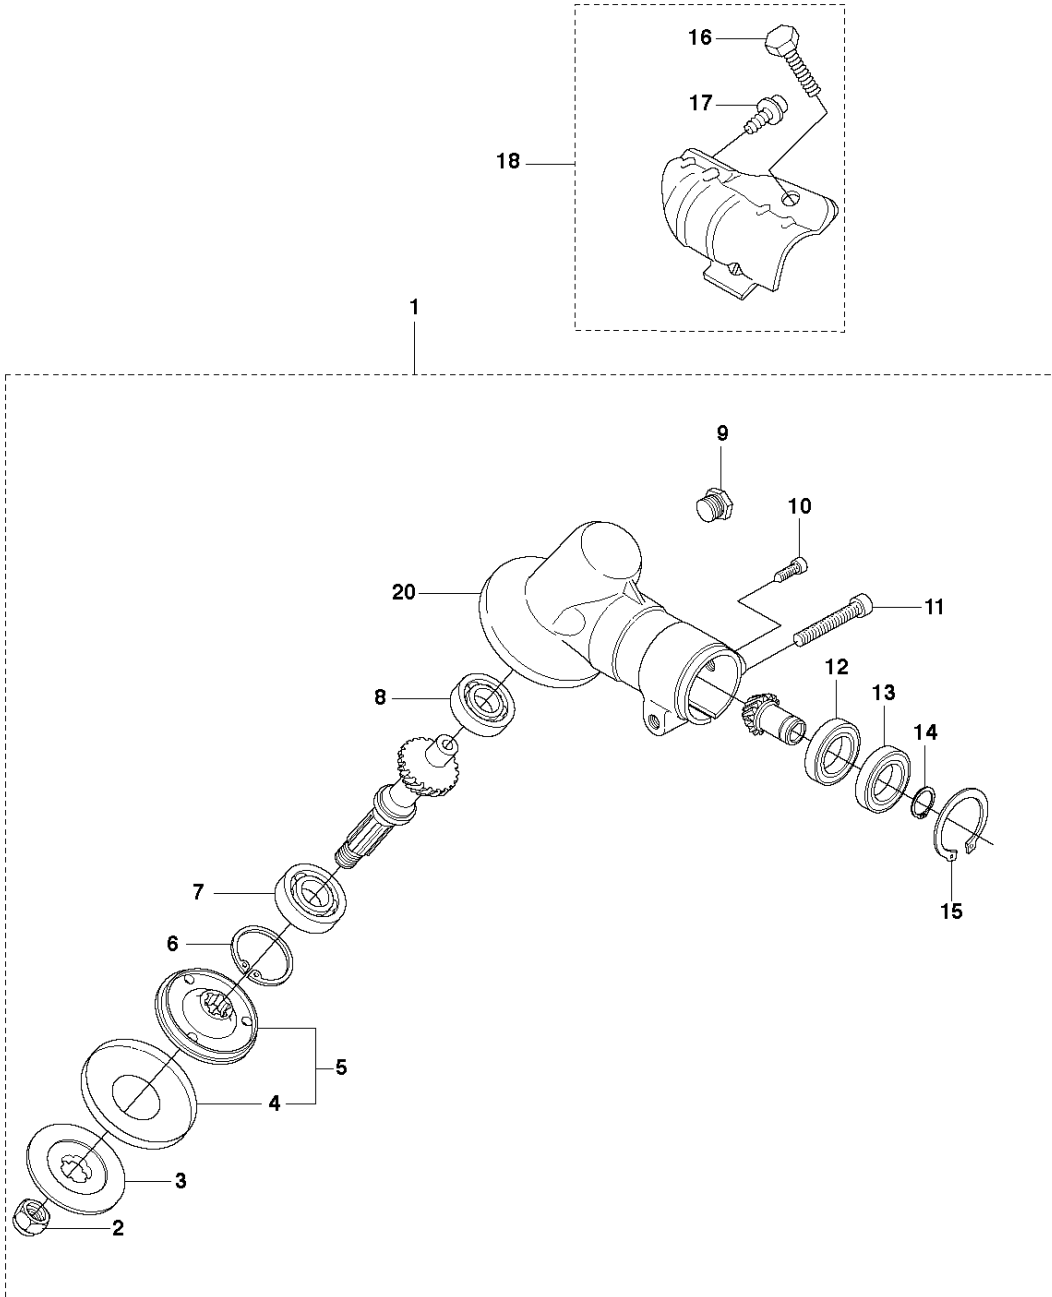

A 327LS, LX, LDX, RX, RDX, RJX, 323R11
BEVEL GEAR

BEVEL GEAR

327 RX, 2009, 2010

Ref	Part No	Description	Remark	QTY	KIT
1	537 19 92-02	BEVEL GEAR ASSY		1	
2	503 85 63-01	NUT		1	1
3	537 28 56-01	SUPPORT FLANGE		1	1
4	537 29 26-01	CUP		1	1
5	537 23 49-01	DRIVER ASSY		1	1
6	735 31 28-10	CIRCLIP		1	1
7	503 25 24-01	BALL BEARING		1	1
8	738 21 98-00	BALL BEARING		1	1
9	503 20 15-01	SCREW IHHM		1	1
10	503 20 14-12	SCREW IHSCFMO		1	1
11	503 20 07-25	SCREW IHSCFM		1	1
12	738 21 99-00	BALL BEARING		1	1
13	738 21 99-02	BALL BEARING		1	1
14	735 31 11-00	CIRCLIP		1	1
15	735 31 25-10	CIRCLIP		1	1
16	725 23 70-51	SCREW		1	18
17	503 20 07-12	SCREW IHSCFM		1	18
18	574 30 69-01	CLAMP	Captive screws	1	
20	537 33 37-01	GEAR HOUSING		1