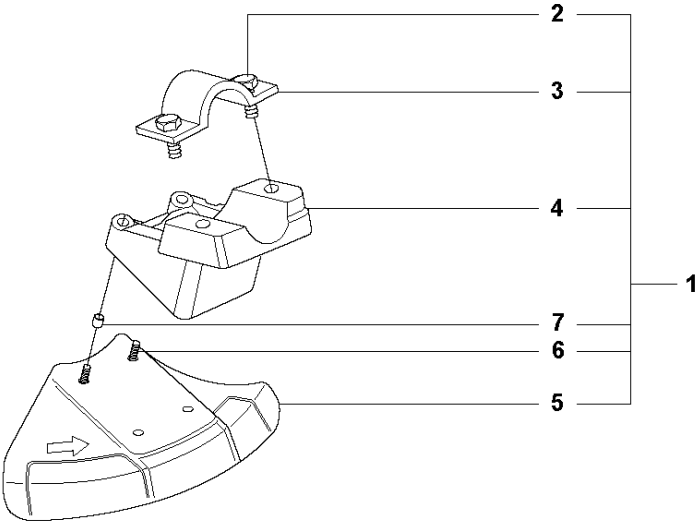

S 327LS, LX, LDX, RX, RDX, RJX, 323RII
ACCESSORIES

ACCESSORIES

327 RX, 2009, 2010

Ref	Part No	Description	Remark	QTY KIT	
1	544 04 42-10	ACCESSORY BAG	Captive screws 323RII, 327Rx	1	
2	573 99 43-04	SCREW IHSCFMO	Captive screws	2	1
3	574 56 80-01	CLAMP	Captive screws	1	1
4	537 29 34-01	ADAPTER		1	1
5	574 56 49-02	BLADE GUARD	Captive screws	1	1
6	503 20 03-16	SCREW IHSCFM	Captive screws	4	1
7	574 03 95-01	LOCKING NUT	Captive screws	4	1
8	503 97 71-01	TRIMMER GUARD	327Lx, 327LDx	1	
9	503 21 07-16	SCREW IH SCT		1	8
10	503 79 88-01	BLADE		1	8
11	503 93 42-02	COMBI GUARD	323RII, 327Rx	1	
12	503 21 07-16	SCREW IH SCT		1	11
13	503 79 88-01	BLADE		1	11