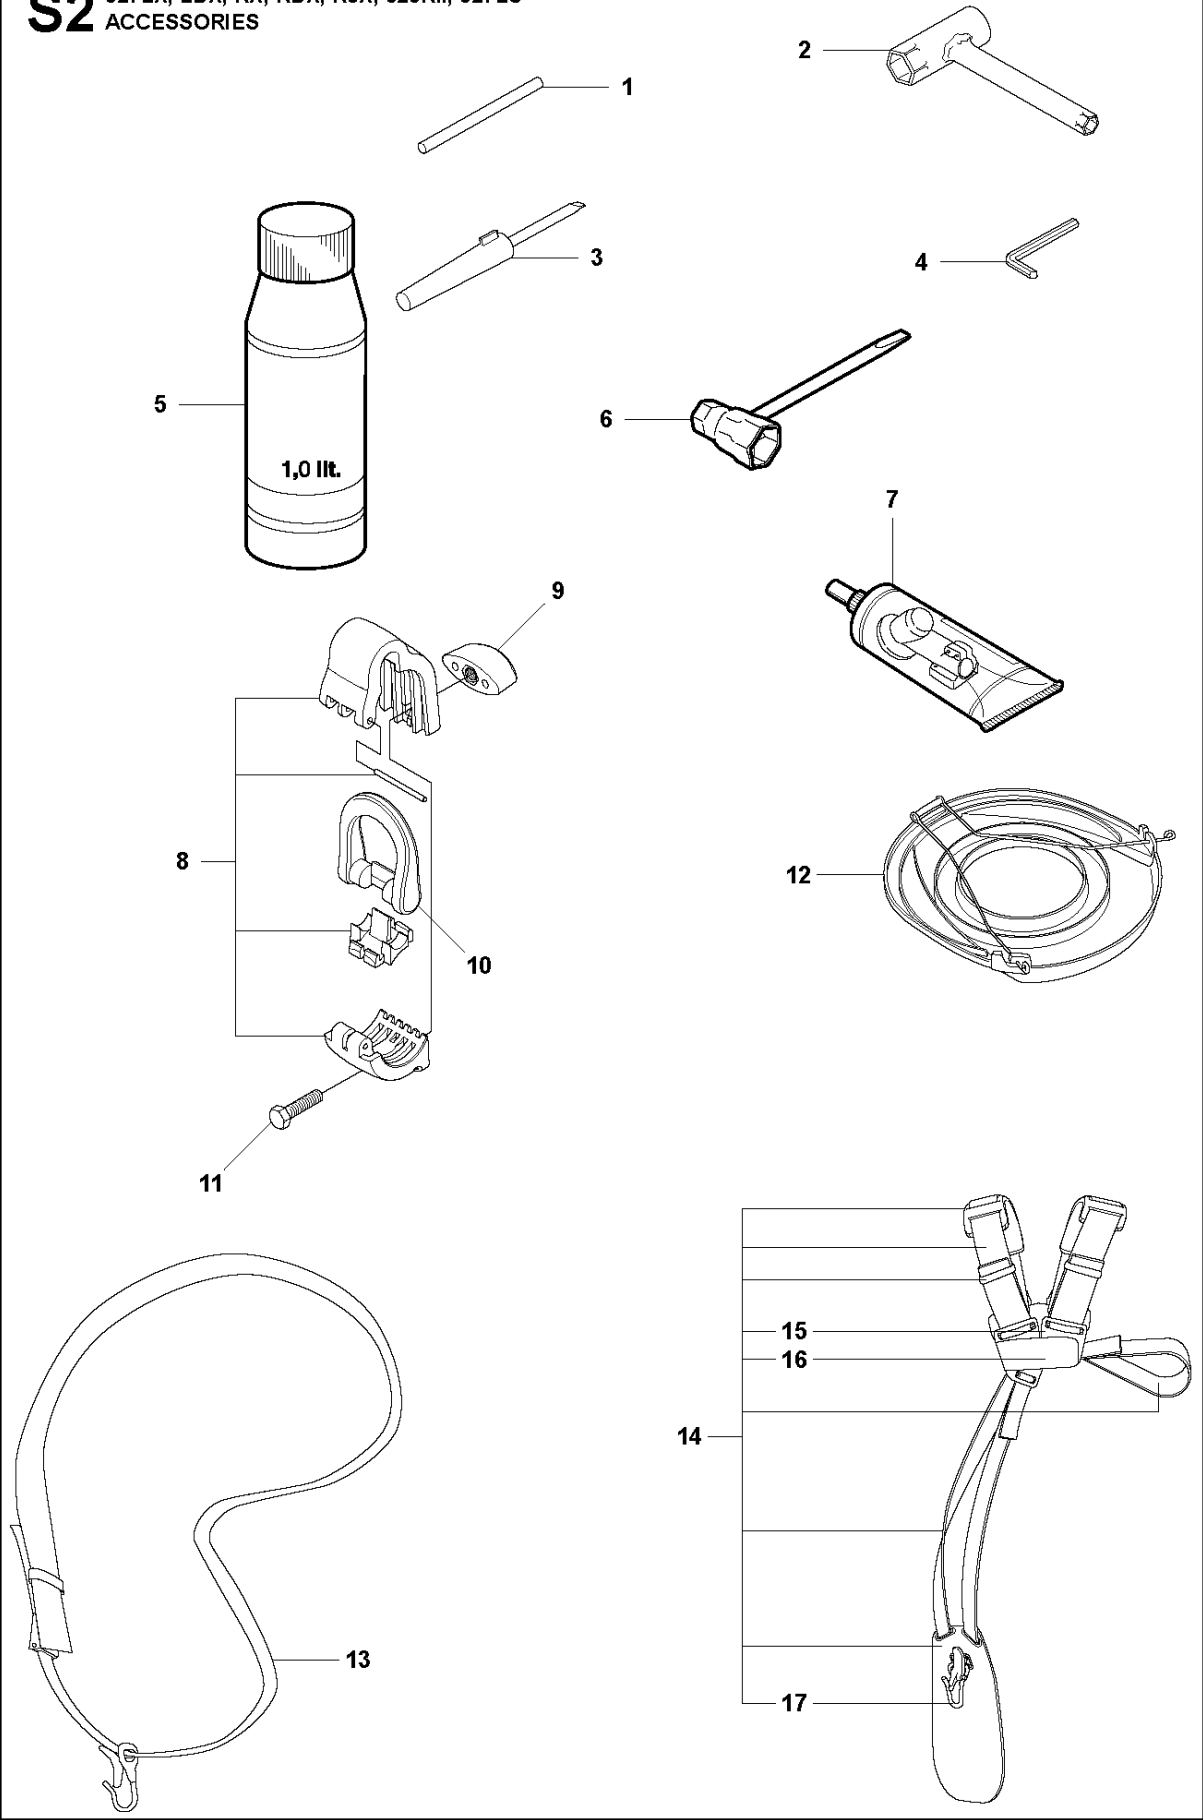

SPARE PARTS LIST

BRUSHCUTTERS/CLEARING SAWS

327 RX, 2009, 2010

S2 327LX, LDX, RX, RDX, RJX, 323R11, 327LS
ACCESSORIES

ACCESSORIES

327 RX, 2009, 2010

Ref	Part No	Description	Remark	QTY	KIT
1	502 28 59-01	STOP		1	
2	502 11 46-02	SOCKET WRENCH		1	
3	501 60 02-03	SCREWDRIVER		1	
4	502 21 58-01	L-NYCKEL		1	
5	531 00 92-48	FILTER OIL		1	
6	501 69 17-01	COMBINATION WRENCH		1	
7	503 97 64-01	GREASE		1	
8	537 35 36-01	LOOP		1	
9	537 13 04-02	KNOB		1	
10	537 35 01-01	LOOP		1	
11	725 23 31-51	SCREW		1	
12	537 31 29-01	SAW BLADE GUARD	200-275 mm	1	
13	537 21 62-01	HARNESS		1	
13	537 21 62-02	HARNESS	USA	1	
14	537 21 63-01	HARNESS		1	
14	537 21 63-02	HARNESS	USA	1	
15	503 73 40-01	FRONT PIECE		1	14
16	503 73 41-02	FRONT PIECE		1	14
17	502 02 28-02	WELT HOOK		1	14