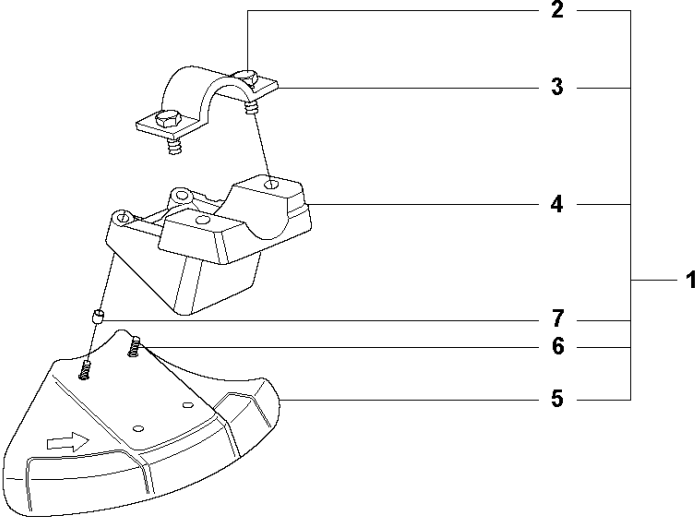

S 327LS, LX, LDX, RX, RDX, RJX, 323RII
ACCESSORIES

ACCESSORIES

327 RX, 2009, 2010

Ref	Part No	Description	Remark	QTY KIT	
1	544 04 42-10	ACCESSORY BAG	Captive screws 323RII, 327Rx	1	
2	573 99 43-04	SCREW IHSCFMO	Captive screws	2	1
3	574 56 80-01	CLAMP	Captive screws	1	1
4	537 29 34-01	ADAPTER		1	1
5	574 56 49-02	BLADE GUARD	Captive screws	1	1
6	503 20 03-16	SCREW IHSCFM	Captive screws	4	1
7	574 03 95-01	LOCKING NUT	Captive screws	4	1
8	503 97 71-01	TRIMMER GUARD	327Lx, 327LDx	1	
9	503 21 07-16	SCREW IH SCT		1	8
10	503 79 88-01	BLADE		1	8
11	503 93 42-02	COMBI GUARD	323RII, 327Rx	1	
12	503 21 07-16	SCREW IH SCT		1	11
13	503 79 88-01	BLADE		1	11