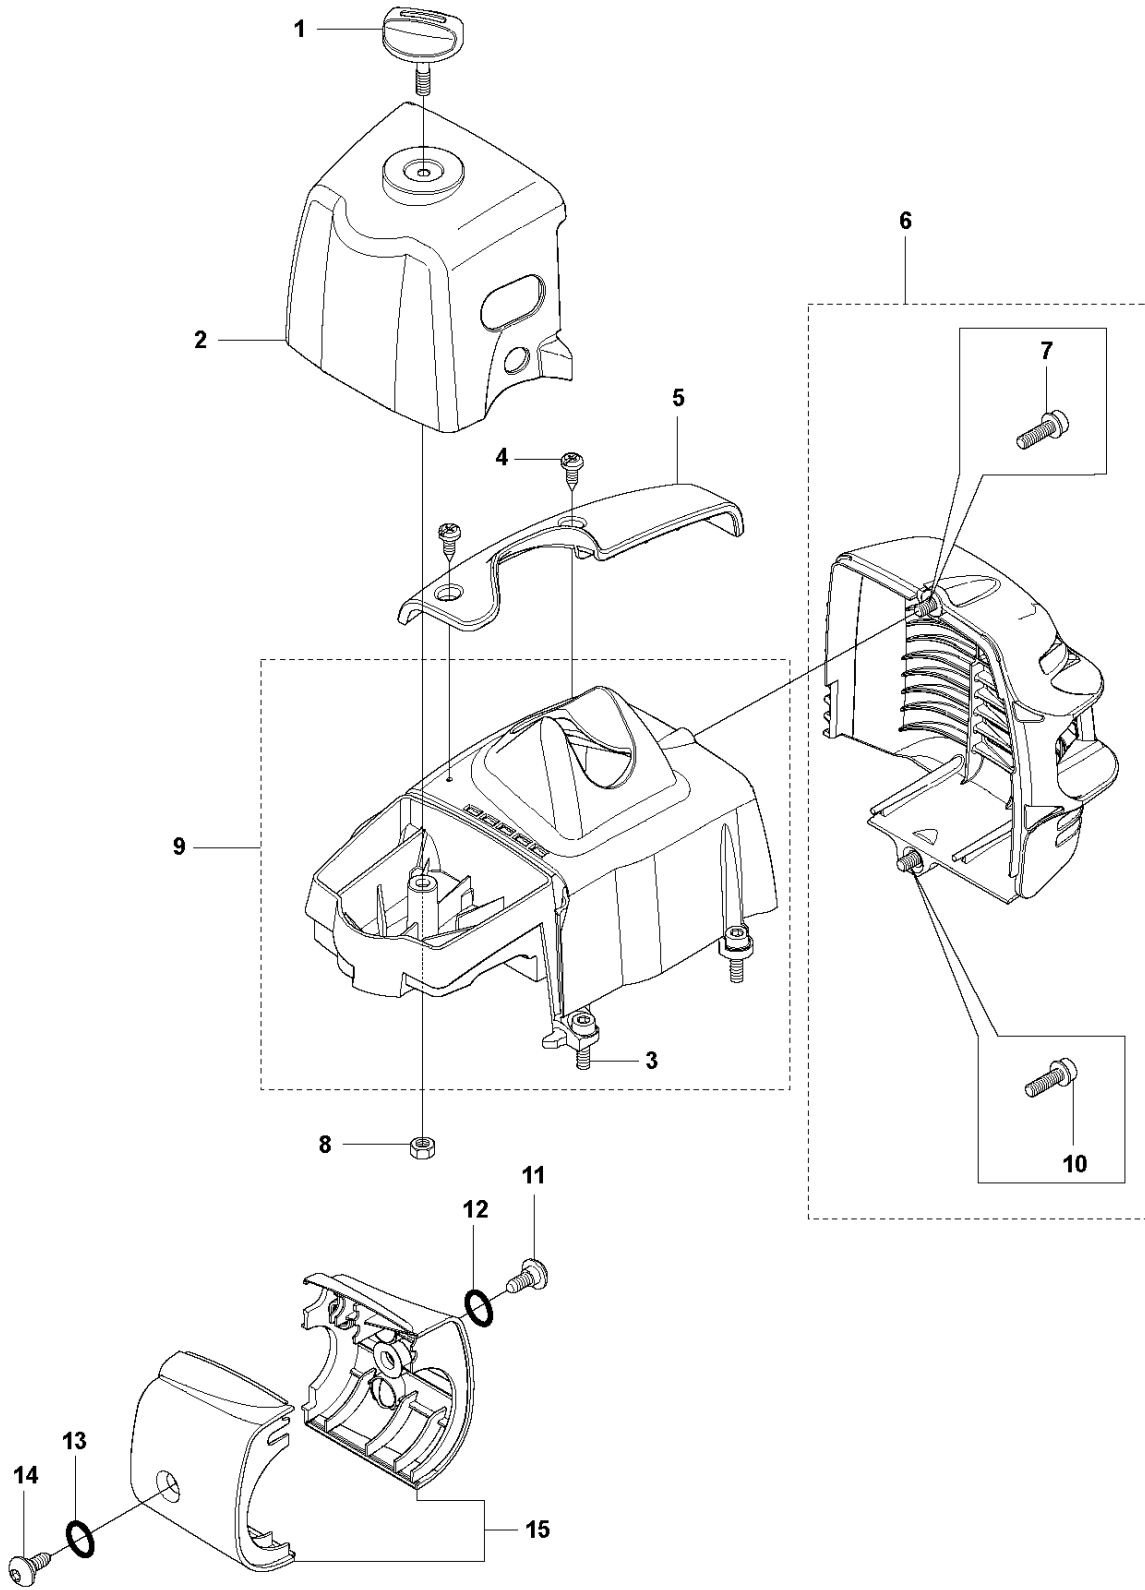

H2 327Lx, LDx, Rx, RDx, RJx, COVERS

COVER

327 RX, 2009, 2010

Ref	Part No	Description	Remark	QTY	KIT
1	537 21 32-10	KNOB		1	
2	502 48 13-01	FILTER COVER		1	
3	574 47 70-03	SCREW IHSCFMO	Captive screws	4	9
4	503 21 35-12	SCREW CCRPANT		2	
5	502 48 16-01	ARM PROTECTION		1	
6	544 84 81-02	HEAT PROTECTOR	Captive screws	1	
7	574 18 15-01	SCREW IHSCFTO	Captive screws	1	6
8	503 22 24-01	LOCK NUT		1	
9	574 35 39-01	CYLINDER COVER ASSY	Captive screws	1	
10	574 47 70-03	SCREW IHSCFMO	Captive screws	1	6
11	503 96 13-01	SCREW		1	
12	740 42 06-00	O-RING		1	
13	740 42 06-00	O-RING		1	
14	503 96 13-01	SCREW		1	
15	502 48 15-01	COVER		1