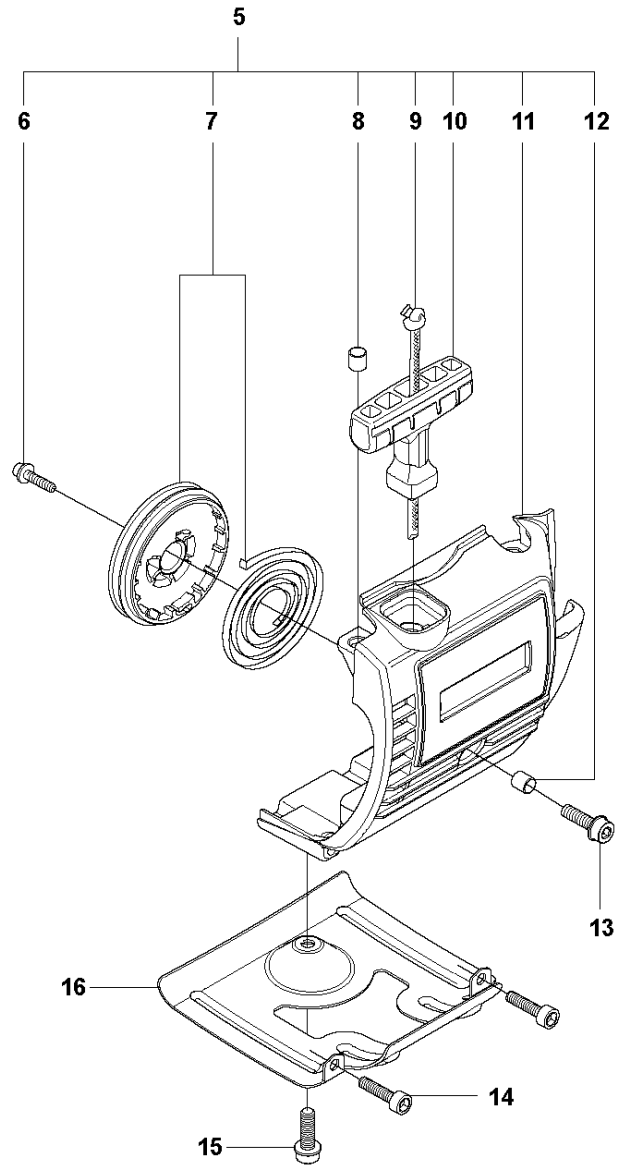

K3 327LX, LDX, RX, RDX, RJX, 323RII STARTER

STARTER

327 RX, 2009, 2010

Ref	Part No	Description	Remark	QTY KIT	
1	503 87 33-05	BRIDGE		1	
2	735 31 08-20	E-CLIP		2	1
3	503 87 36-01	SPRING		1	1
4	503 87 35-02	STARTER PAWL		2	1
5	503 85 28-06	STARTER ASSY		1	
6	503 21 77-16	SCREW IH SCT		1	5
7	503 96 49-01	STARTER PULLEY		1	5
8	537 37 93-02	SPACING SLEEVE		2	5
9	503 85 89-01	STARTER CORD		1	5
10	537 00 84-01	STARTER HANDLE		1	5
11	503 85 87-02	STARTER HOUSING		1	5
12	537 37 93-02	SPACING SLEEVE		1	5
13	503 20 03-16	SCREW IHSCFM	M5x16	1	
14	503 21 66-18	SCREW IH SCT		2	
15	503 20 14-12	SCREW IHSCFMO	M5x12	1	
16	537 03 41-01	PROTECTIVE PLATE		1	
17	537 35 34-56	LABEL	327LDx	1	
18	537 35 34-57	LABEL	327RJx	1	
19	537 35 34-58	LABEL	323RII	1	
20	537 35 34-59	LABEL	327Rx	1	
21	537 35 34-60	LABEL	327RDx	1