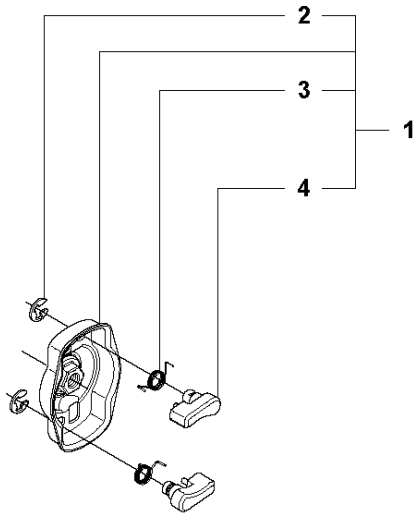

K3 327LX, LDX, RX, RDX, RJX, 323RII STARTER

STARTER

327 RX, 2009, 2010

Ref	Part No	Description	Remark	QTY KIT	
1	503 87 33-05	BRIDGE		1	
2	735 31 08-20	E-CLIP		2	1
3	503 87 36-01	SPRING		1	1
4	503 87 35-02	STARTER PAWL		2	1
5	503 85 28-06	STARTER ASSY		1	
6	503 21 77-16	SCREW IH SCT		1	5
7	503 96 49-01	STARTER PULLEY		1	5
8	537 37 93-02	SPACING SLEEVE		2	5
9	503 85 89-01	STARTER CORD		1	5
10	537 00 84-01	STARTER HANDLE		1	5
11	503 85 87-02	STARTER HOUSING		1	5
12	537 37 93-02	SPACING SLEEVE		1	5
13	503 20 03-16	SCREW IHSCFM	M5x16	1	
14	503 21 66-18	SCREW IH SCT		2	
15	503 20 14-12	SCREW IHSCFMO	M5x12	1	
16	537 03 41-01	PROTECTIVE PLATE		1	
17	537 35 34-56	LABEL	327LDx	1	
18	537 35 34-57	LABEL	327RJx	1	
19	537 35 34-58	LABEL	323RII	1	
20	537 35 34-59	LABEL	327Rx	1	
21	537 35 34-60	LABEL	327RDx	1