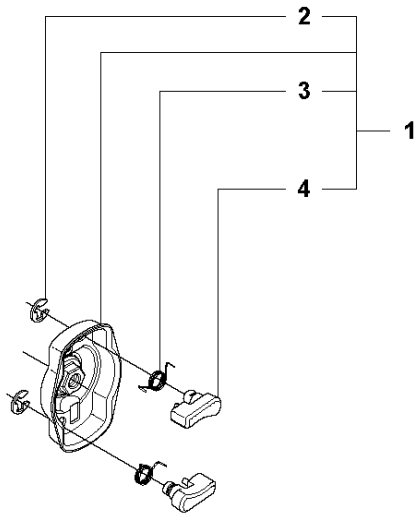

K4 327LX, LDX, RX, RDX, RJX, 323RII
STARTER

STARTER

327 RX, 2009, 2010

Ref	Part No	Description	Remark	QTY KIT	
1	503 87 33-05	BRIDGE		1	
2	735 31 08-20	E-CLIP		2	1
3	503 87 36-01	SPRING		1	1
4	503 87 35-02	STARTER PAWL		2	1
5	503 85 28-07	STARTER ASSY	Captive screws	1	
6	503 21 77-16	SCREW IH SCT		1	5
7	503 96 49-01	STARTER PULLEY		1	5
9	503 85 89-01	STARTER CORD		1	5
10	537 00 84-01	STARTER HANDLE		1	5
11	503 85 87-03	STARTER HOUSING	Captive screws	1	5
13	574 47 70-03	SCREW IH SCFMO	Captive screws M5x16	1	5
14	503 21 66-18	SCREW IH SCT		2	
15	503 20 14-12	SCREW IH SCFMO	M5x12	1	
16	537 03 41-01	PROTECTIVE PLATE		1	
17	537 35 34-56	LABEL	327LDx	1	
18	537 35 34-57	LABEL	327RJx	1	
19	537 35 34-58	LABEL	323RII	1	
20	537 35 34-59	LABEL	327Rx	1	
21	537 35 34-60	LABEL	327RDx	1