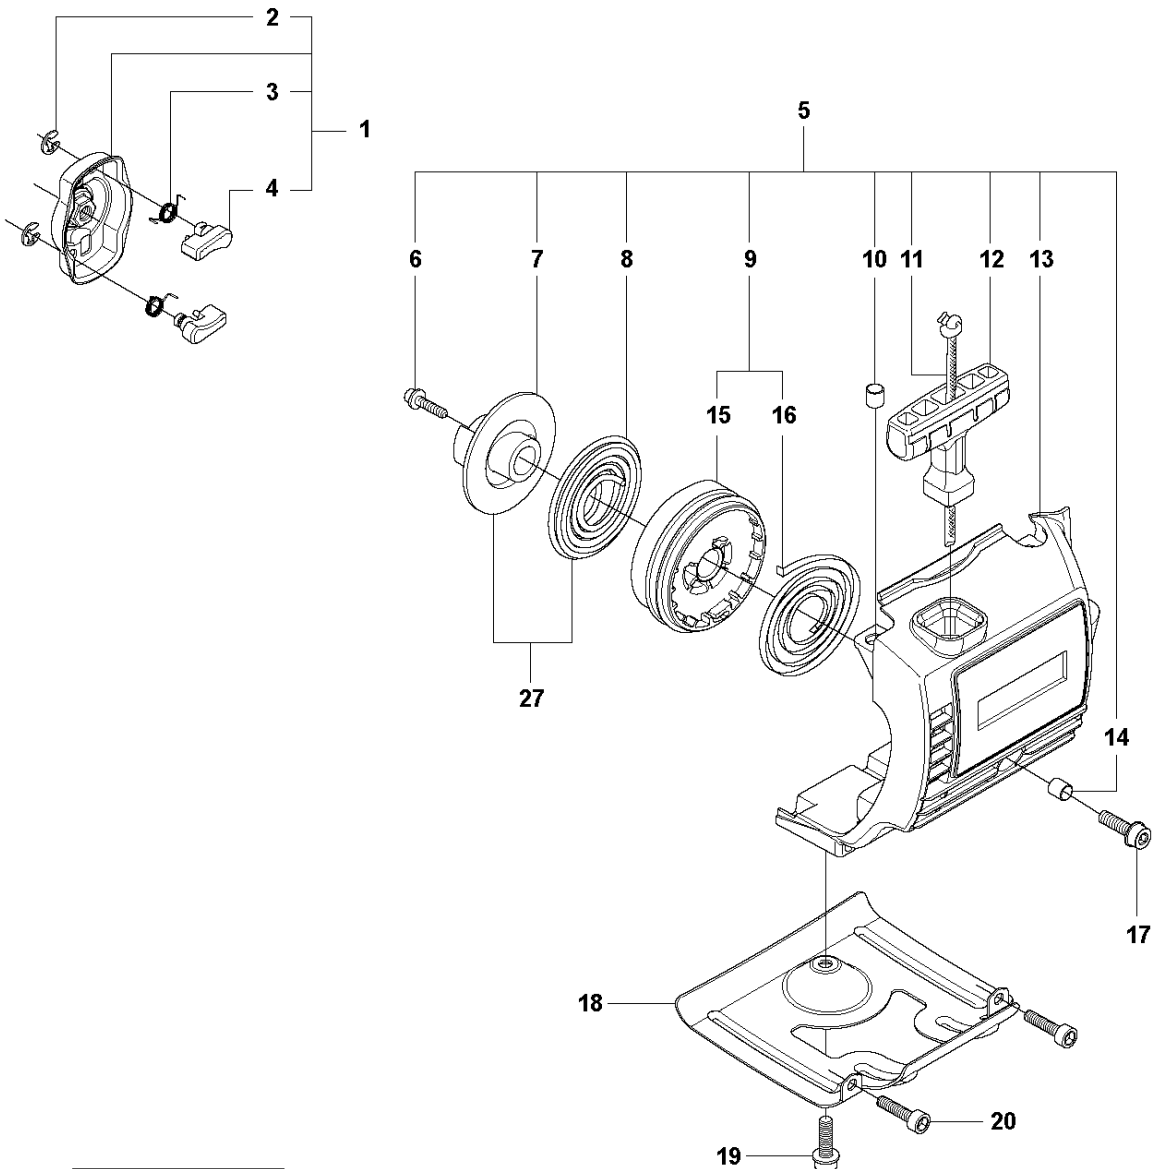

K1 327LX, LDX, RX, RDX, RJX, 323RII
STARTER

21

22

24

23

25

STARTER

327 RX, 2009, 2010

Ref	Part No	Description	Remark	QTY	KIT
1	503 87 33-05	BRIDGE		1	
2	735 31 08-20	E-CLIP		2	1
3	503 87 36-01	SPRING		2	1
4	503 87 35-02	STARTER PAWL		2	1
5	544 07 11-02	STARTER ASSY		1	
6	503 21 77-25	SCREW IHSC T		1	5
7	544 03 87-02	DRIVER		1	5
8	544 03 88-02	SPRING		1	5
9	544 16 65-01	STARTER PULLEY ASSY		1	5
10	537 37 93-02	SPACING SLEEVE		2	5
11	503 85 89-01	STARTER CORD		1	5
12	537 00 84-01	STARTER HANDLE		1	5
13	537 41 16-01	STARTER HOUSING		1	5
14	537 37 93-02	SPACING SLEEVE		1	5
15	544 03 86-01	STARTER PULLEY		1	5, 9
16	503 85 90-01	RECOIL SPRING		1	5, 9
17	503 20 03-16	SCREW IHSCFM	M5x16	1	
18	537 03 41-01	PROTECTIVE PLATE		1	
19	503 20 14-12	SCREW IHSCFMO	M5x12	1	
20	503 21 66-18	SCREW IHSC T		2	
21	537 35 34-56	LABEL	327LDx	1	
22	537 35 34-57	LABEL	327RJx	1	
23	537 35 34-58	LABEL	323RII	1	
24	537 35 34-59	LABEL	327Rx	1	
25	537 35 34-60	LABEL	327RDx	1