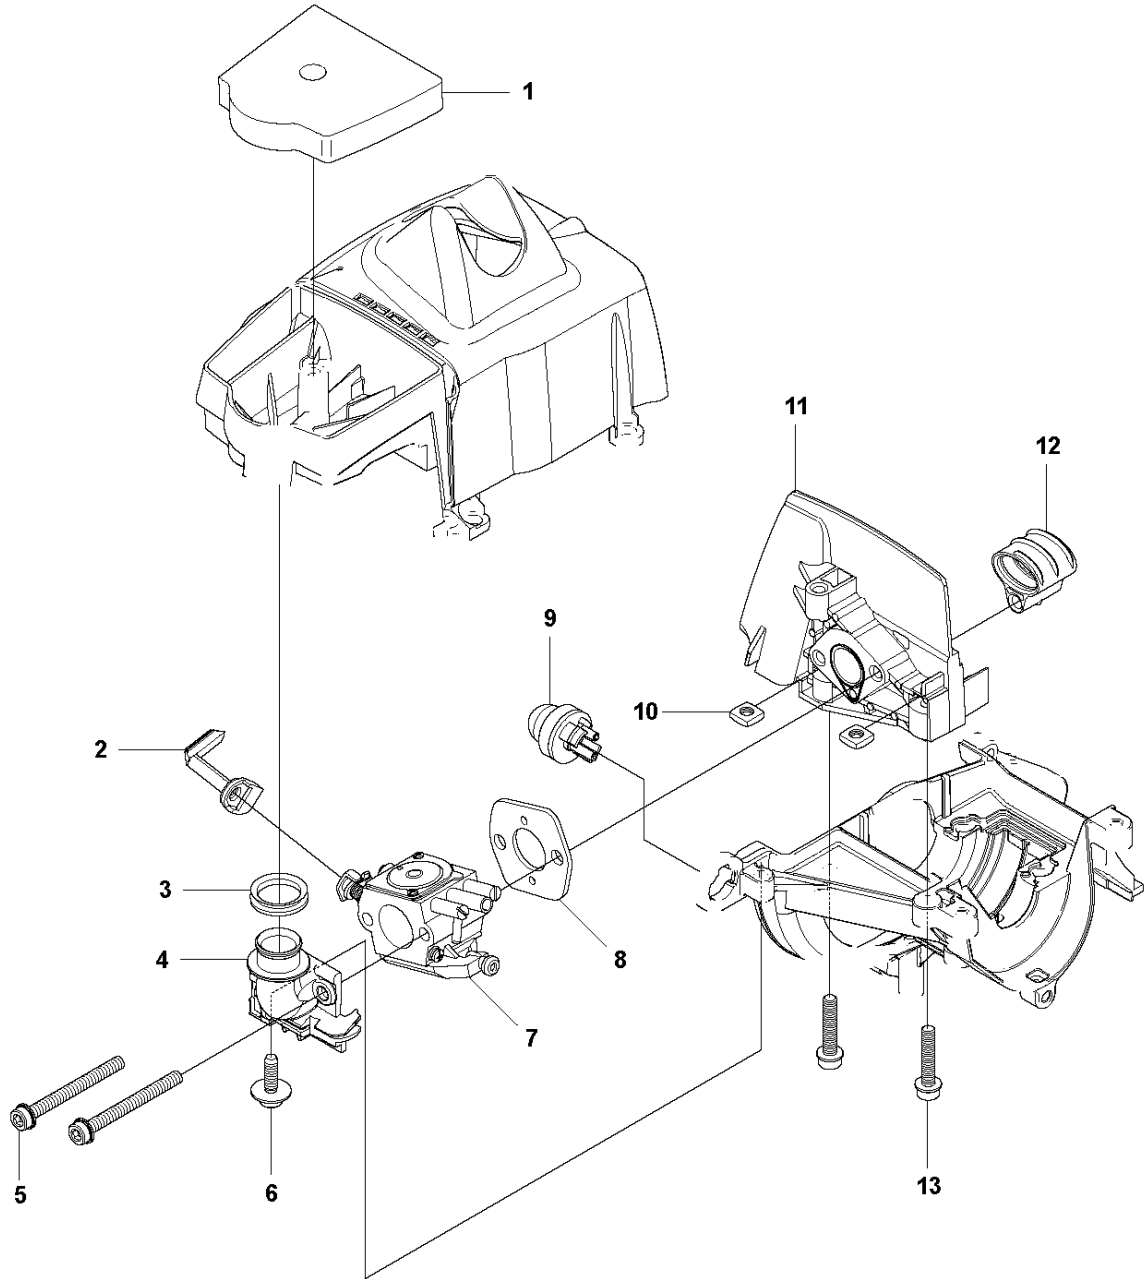

J 327LX, LDX, RX, RDX, RJX, LX, 323R11
CARBURETOR & AIR FILTER

CARBURETOR & AIR FILTER

327 RX, 2009, 2010

Ref	Part No	Description	Remark	QTY KIT
1	537 14 31-01	AIR FILTER ASSY		1
2	503 96 25-01	CHOKE CONTROL		1
3	740 68 11-21	V-RING		1
4	502 49 90-01	BRACKET		1
5	503 21 75-50	SCREW IHSCFT		2
6	503 21 77-16	SCREW IHSCFT		1
7	503 28 34-01	CARBURETTOR	Zama C1Q-EL24, NOT FOR US	1
7	576 01 98-01	CARBURETTOR	Hualong HQ-2, only option for US	1
8	503 49 71-01	GASKET		1
9	503 93 66-01	PRIMER HOUSING		1
10	503 22 65-04	SQUARE NUT		2
11	503 91 09-01	INSULATION WALL		1
12	503 94 26-01	INLET PIPE		1
13	503 20 03-25	SCREW IHSCFM		2
14	505 27 10-01	FILTER		1