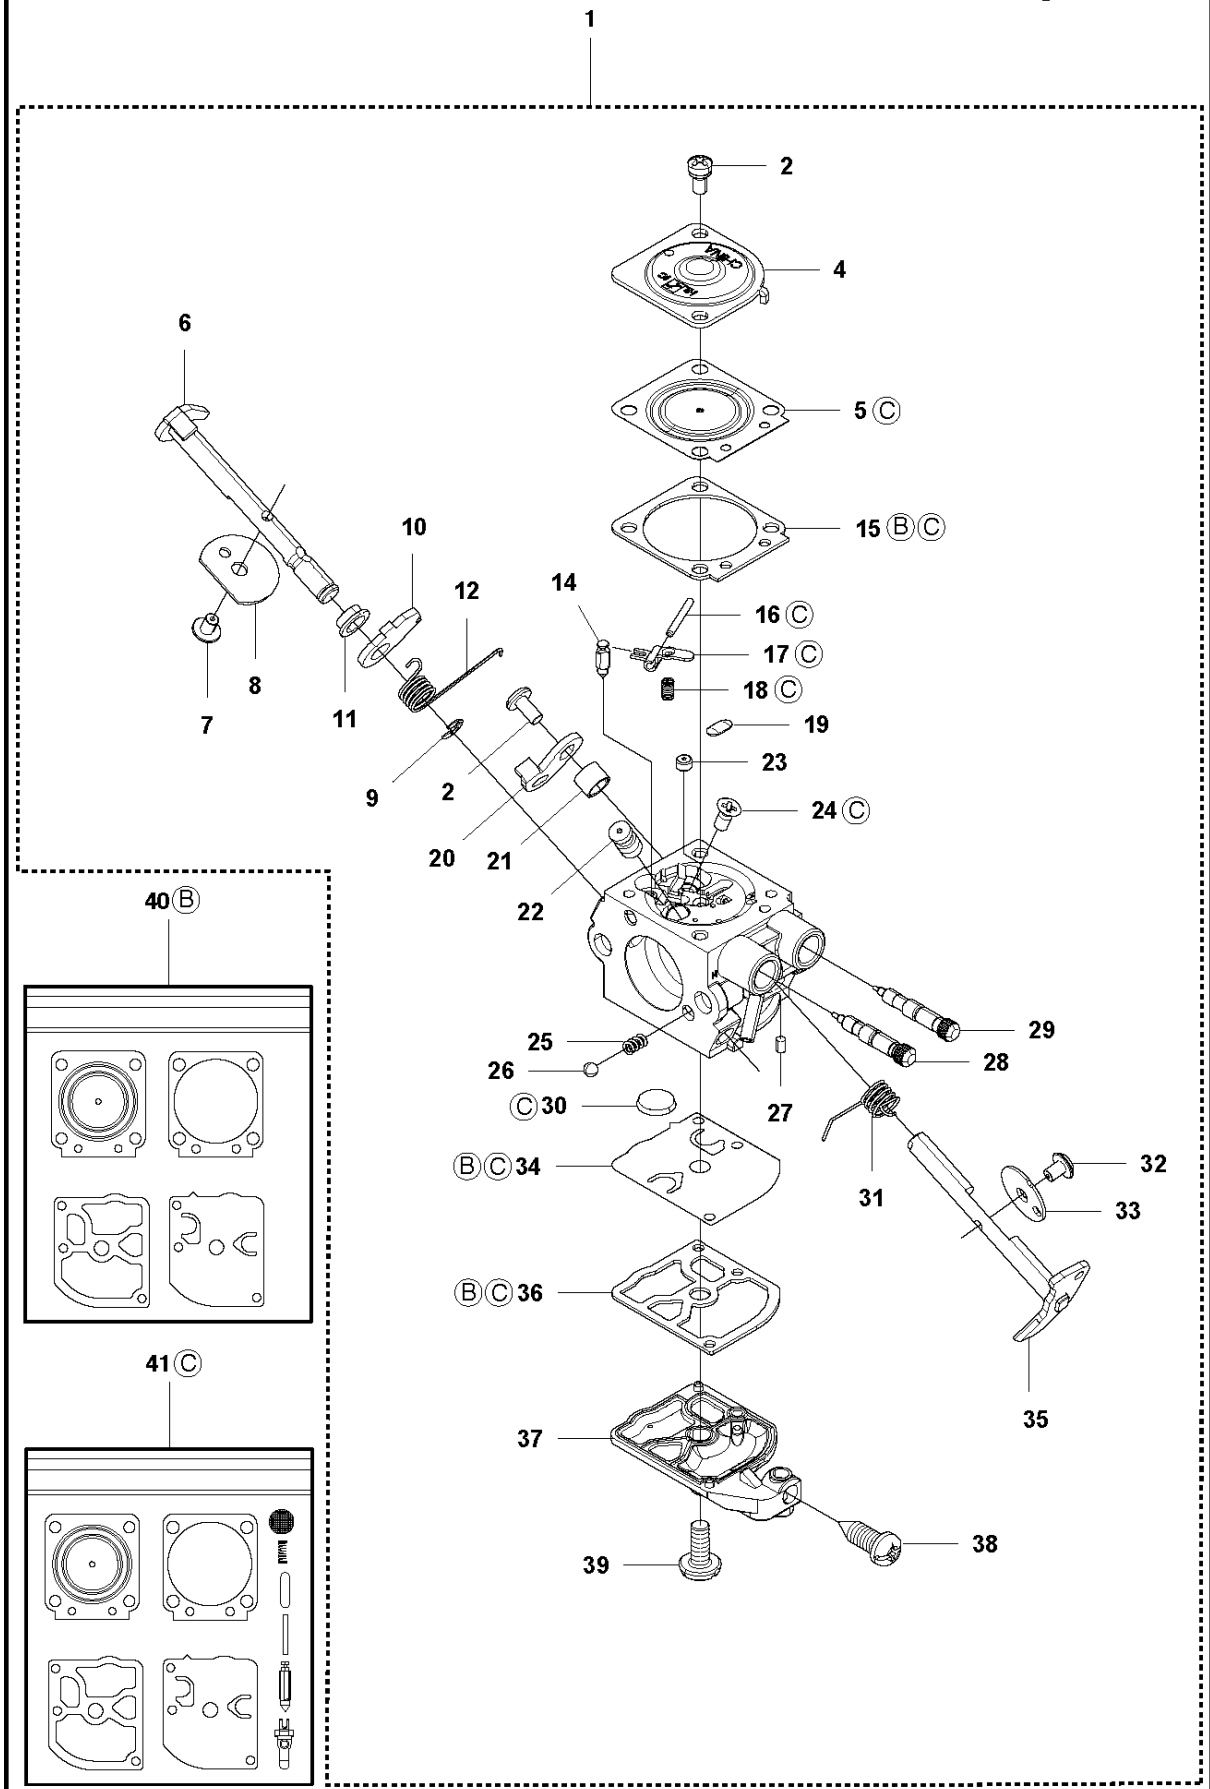

A 327LS, LX, LDX, RX, RDX, RJX, 323R11
BEVEL GEAR

BEVEL GEAR

327 RX, 2009, 2010

Ref	Part No	Description	Remark	QTY	KIT
1	537 19 92-02	BEVEL GEAR ASSY		1	
2	503 85 63-01	NUT		1	1
3	537 28 56-01	SUPPORT FLANGE		1	1
4	537 29 26-01	CUP		1	1
5	537 23 49-01	DRIVER ASSY		1	1
6	735 31 28-10	CIRCLIP		1	1
7	503 25 24-01	BALL BEARING		1	1
8	738 21 98-00	BALL BEARING		1	1
9	503 20 15-01	SCREW IHHM		1	1
10	503 20 14-12	SCREW IHSCFMO		1	1
11	503 20 07-25	SCREW IHSCFM		1	1
12	738 21 99-00	BALL BEARING		1	1
13	738 21 99-02	BALL BEARING		1	1
14	735 31 11-00	CIRCLIP		1	1
15	735 31 25-10	CIRCLIP		1	1
16	725 23 70-51	SCREW		1	18
17	503 20 07-12	SCREW IHSCFM		1	18
18	574 30 69-01	CLAMP	Captive screws	1	
20	537 33 37-01	GEAR HOUSING		1	

CARBURETOR (only option for US)

Hualong HQ-2

CARBURETOR

327 RX, 2009, 2010

Ref	Part No	Description	Remark	QTY	KIT
1	576 01 98-01	CARBURETTOR	Hualong HQ-2, only option for US	1	
2	576 02 42-01	SCREW		2	1
4	576 02 36-01	COVER		1	1
5	576 02 24-01	DIAPHRAGM ASSY		1	1
6	576 02 30-01	SHAFT ASSY		1	1
7	576 02 41-01	SCREW		1	1
8	576 02 32-01	CHOKE		1	1
9	576 02 48-01	E-CLIP		1	1
10	576 02 31-01	LEVER		1	1
11	576 02 35-01	BUSHING		1	1
12	576 02 33-01	SPRING		1	1
14	576 02 01-01	VALVE		1	1
15	576 02 37-01	GASKET		1	1
16	576 02 03-01	PIN		1	1
17	576 02 04-01	LEVER		1	1
18	576 02 05-01	SPRING		1	1
19	576 02 06-01	PLUG		1	1
20	576 02 28-01	LEVER		1	1
21	576 02 29-01	BUSHING		1	1
22	576 02 07-01	MAIN NOZZLE		1	1
23	576 02 08-01	CHECK VALVE		1	1
24	576 02 43-01	SCREW		1	1
25	576 02 34-01	SPRING		1	1
26	576 02 47-01	BALL		1	1
27	576 02 23-01	BAR		1	1
28	576 02 10-01	NEEDLE		1	1
29	576 02 11-01	NEEDLE		1	1
30	576 02 15-01	SCREEN		1	1
31	576 02 27-01	SPRING		1	1
32	576 02 40-01	SCREW		1	1
33	576 02 26-01	THROTTLE		1	1
34	576 02 39-01	DIAPHRAGM PUMP		1	1
35	576 02 25-01	SHAFT ASSY		1	1
36	576 02 38-01	GASKET		1	1
37	576 02 20-01	COVER		1	1
38	576 02 22-01	SCREW		1	1
39	576 02 44-01	SCREW		1	1
40	581 74 35-01	GASKET KIT		1	1
41	581 74 37-01	REPAIR KIT		1	1