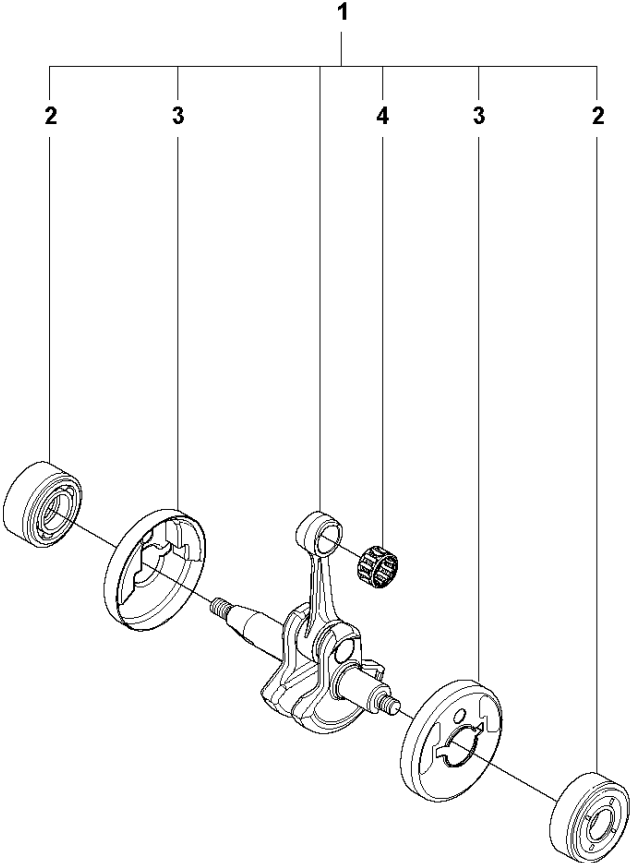

Q 327LS, LX, LDX, RX, RDX, RJX, 323RII
CRANK SHAFT

CRANKSHAFT

327 RX, 2009, 2010

Ref	Part No	Description	Remark	QTY	KIT
1	503 85 24-74	CRANKSHAFT ASSY		1	
2	503 94 02-03	BEARING CAGE		2	1
3	503 94 05-01	CUP		2	1
4	503 71 22-01	BEARING		1	1