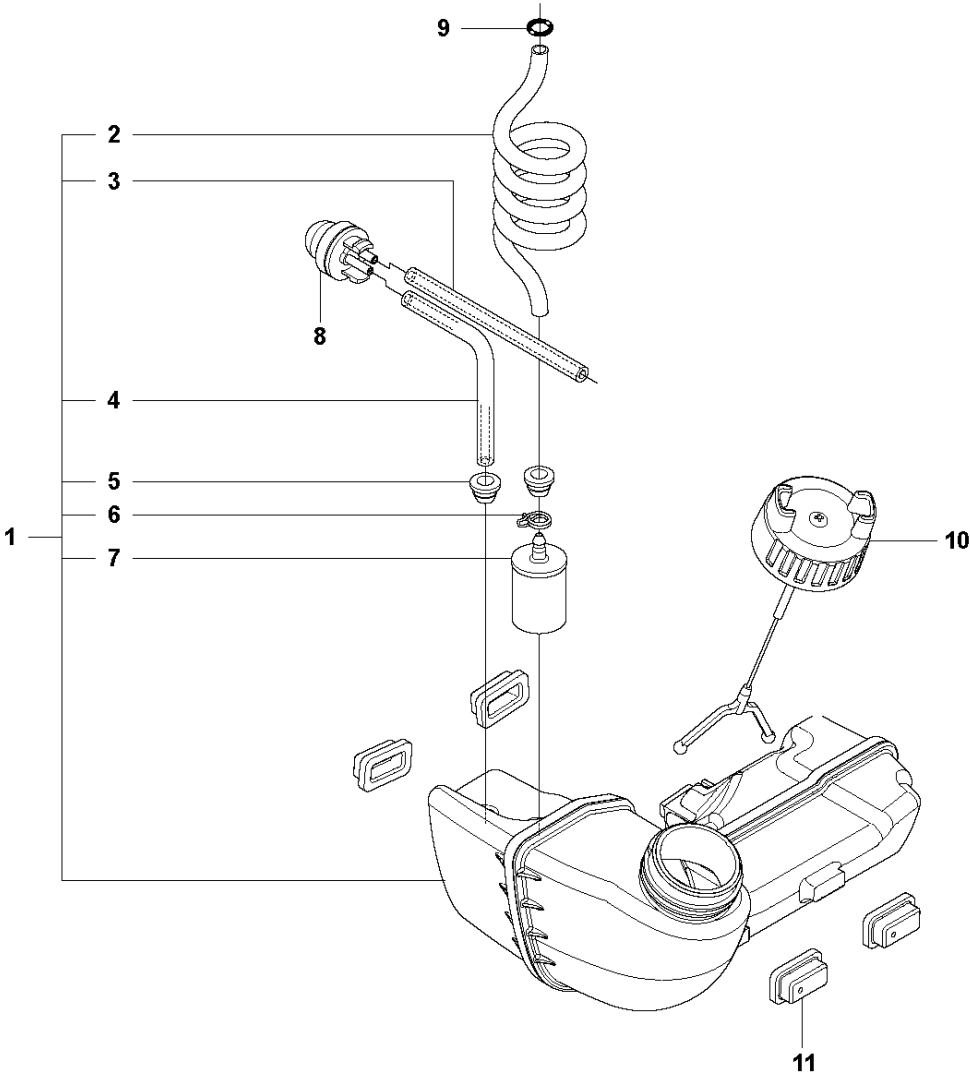

L 327LS, LX, LDX, RX, RDX, RJX, 323RII
FUEL TANK

FUEL TANK

327 RX, 2009, 2010

Ref	Part No	Description	Remark	QTY	KIT
1	506 12 45-01	FUEL TANK ASSY		1	
2	544 32 50-01	FUEL HOSE		1	1
3	537 04 24-01	FUEL HOSE		1	1
4	537 04 24-01	FUEL HOSE		1	1
5	503 73 58-01	BUSHING		2	1
6	504 02 24-01	HOSE CLAMP		1	1
7	503 44 32-01	FILTER		1	1
8	503 93 66-01	PRIMER HOUSING		1	
9	537 18 49-01	O-RING		1	
10	544 88 97-02	TANK CAP		1	
11	503 91 10-01	SUSPENSION		4