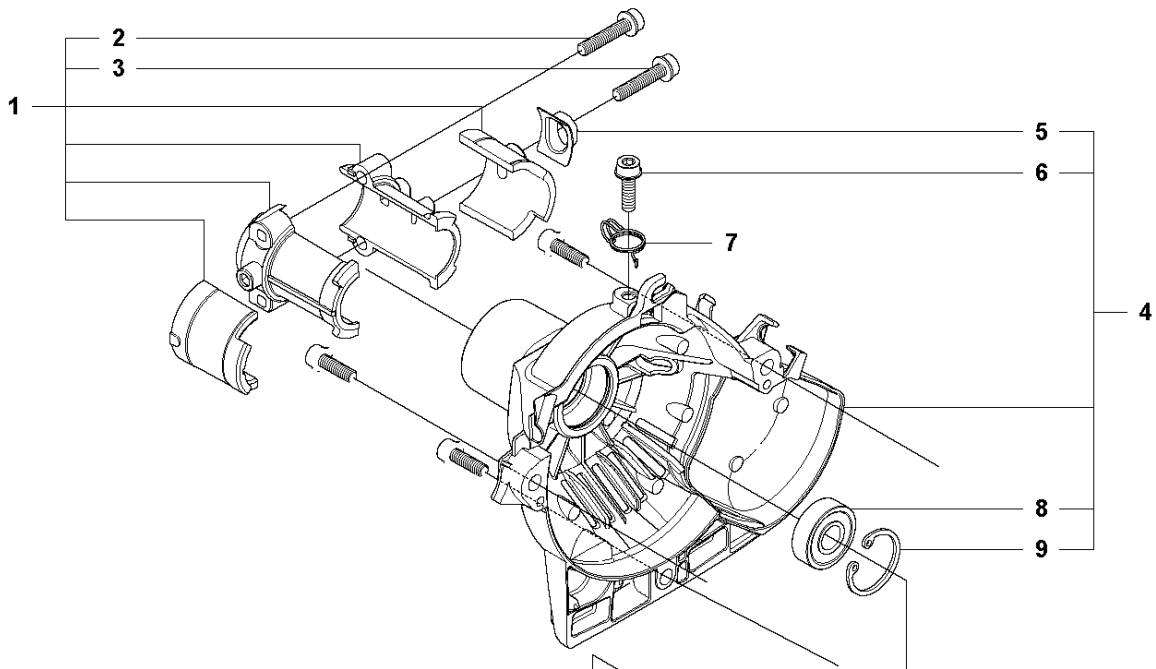

P 327LS, LX, LDX, RX, RDX, RJX, 323RII
CRANK CASE

CRANKCASE

327 RX, 2009, 2010

Ref	Part No	Description	Remark	QTY	KIT
1	537 30 96-01	COMPRESSION SLEEVE		1	
2	503 21 68-25	SCREW IHSCFT		1	1
3	503 21 68-25	SCREW IHSCFT		1	1
4	537 04 12-09	CLUTCH COVER		1	
5	537 42 50-01	PROTECTIVE PLATE		1	4
6	503 20 03-16	SCREW IHSCFM	M5x16	1	4
7	537 07 36-01	SPRING		1	
8	503 25 05-01	BALL BEARING		1	4
9	537 33 67-01	CIRCLIP		1	4
10	537 08 52-02	CRANKCASE		1	
11	503 20 03-16	SCREW IHSCFM		1	10
12	537 06 69-01	GASKET CRANKCASE		1	10
13	537 08 85-01	GASKET		1	10
14	537 06 68-01	INSERT CRANKCASE		1	10
15	503 20 03-16	SCREW IHSCFM		1	10
16	503 20 03-16	SCREW IHSCFM		1	10
17	503 21 66-18	SCREW IHSCFT		1	10
18	503 20 03-16	SCREW IHSCFM		1	10
19	503 21 66-18	SCREW IHSCFT		1	10
20	503 20 03-16	SCREW IHSCFM		1	10
21	503 21 77-16	SCREW IHSCFT		1	10
22	503 20 14-12	SCREW IHSCFMO	M5x12	1	10
23	503 20 03-16	SCREW IHSCFM		1	10