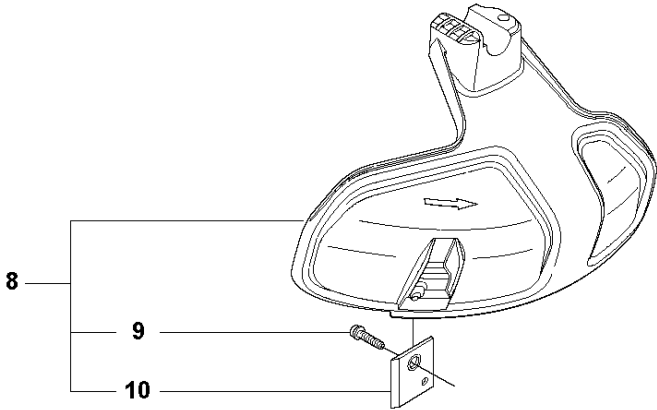

S 327LS, LX, LDX, RX, RDX, RJX, 323RII
ACCESSORIES

ACCESSORIES

327 RX, 2009, 2010

Ref	Part No	Description	Remark	QTY KIT	
1	544 04 42-10	ACCESSORY BAG	Captive screws 323RII, 327Rx	1	
2	573 99 43-04	SCREW IHSCFMO	Captive screws	2	1
3	574 56 80-01	CLAMP	Captive screws	1	1
4	537 29 34-01	ADAPTER		1	1
5	574 56 49-02	BLADE GUARD	Captive screws	1	1
6	503 20 03-16	SCREW IHSCFM	Captive screws	4	1
7	574 03 95-01	LOCKING NUT	Captive screws	4	1
8	503 97 71-01	TRIMMER GUARD	327Lx, 327LDx	1	
9	503 21 07-16	SCREW IH SCT		1	8
10	503 79 88-01	BLADE		1	8
11	503 93 42-02	COMBI GUARD	323RII, 327Rx	1	
12	503 21 07-16	SCREW IH SCT		1	11
13	503 79 88-01	BLADE		1	11