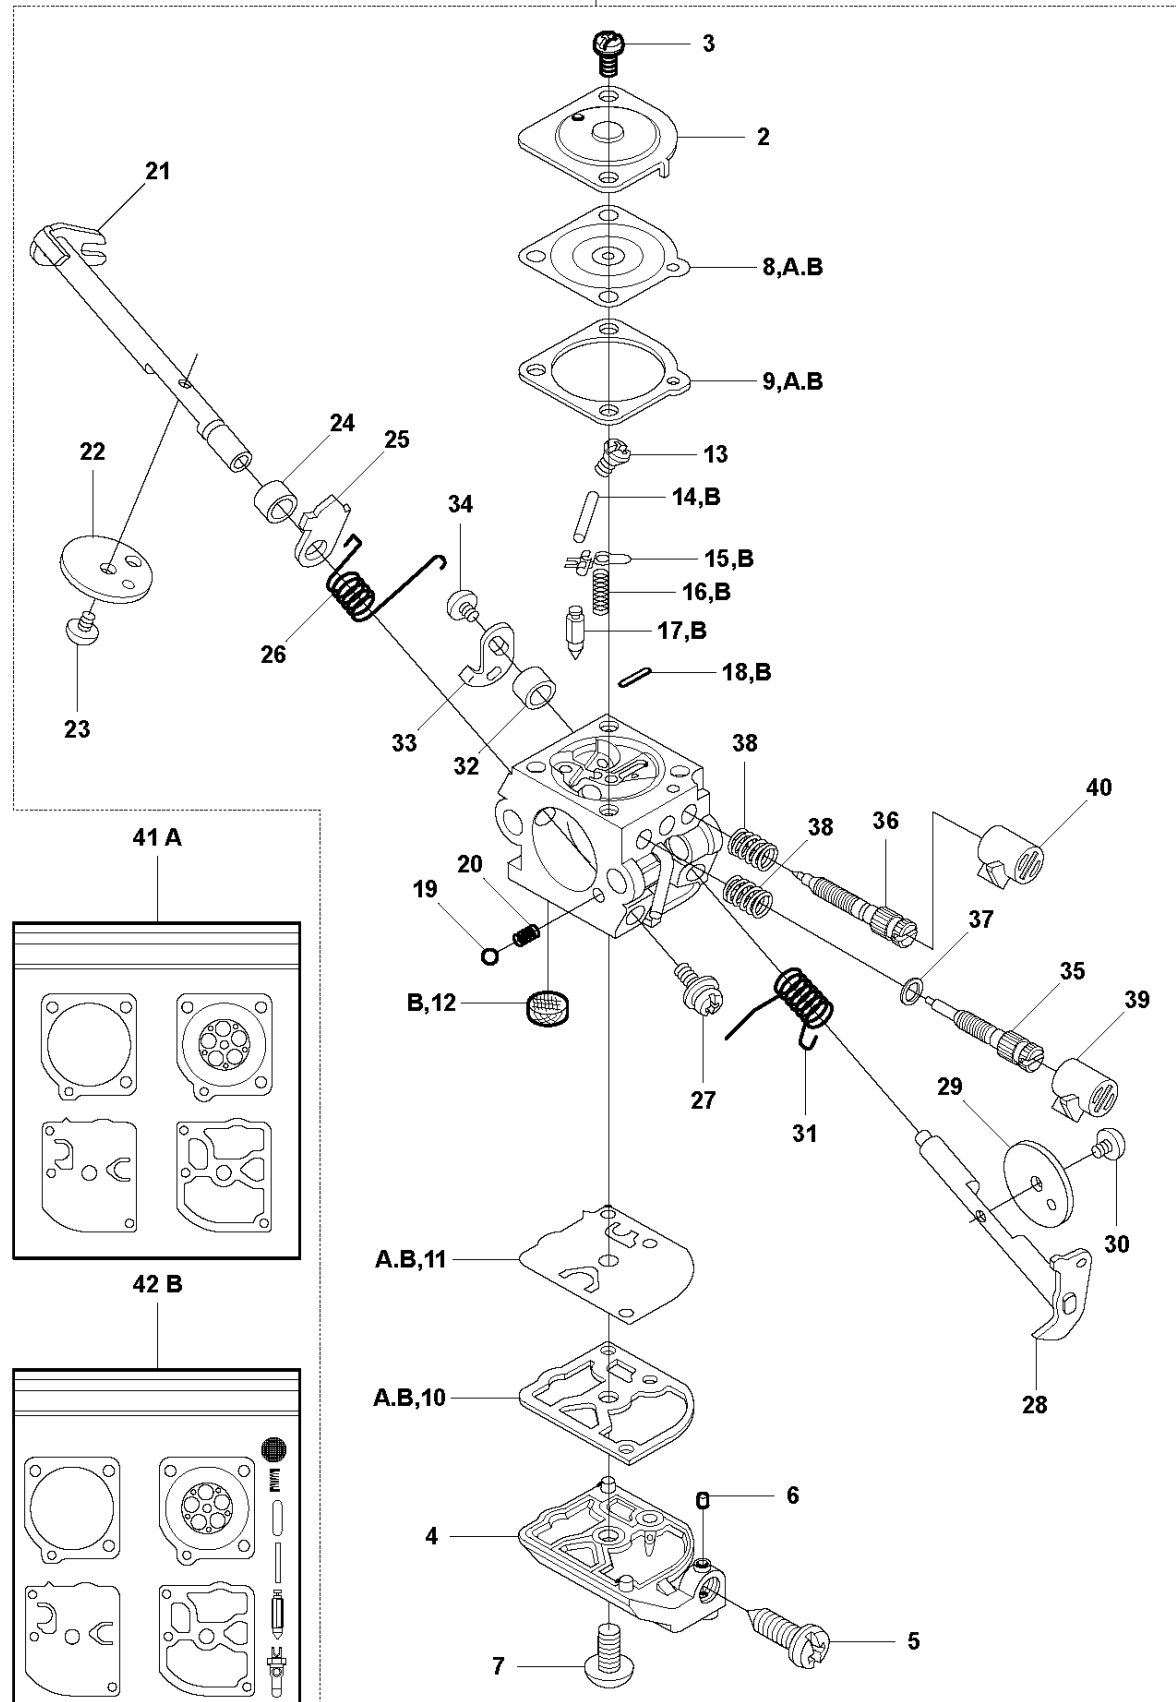

R 327LS, LX, LDX, RX, RDX, RJX, 323RII
CARBURETOR (not for US)

Zama C1Q-EL24

Ref	Part No	Description	Remark	QTY	KIT
1	503 28 34-01	CARBURETTOR	Zama C1Q-EL24, NOT FOR US	1	
2	503 97 43-01	COVER		1	1
3	503 48 05-01	SCREW		2	1
4	537 02 02-01	COVER		1	1
5	537 02 07-01	SCREW		1	1
6	503 48 11-01	PIECE		1	1
7	503 47 96-01	SCREW		1	1
8	537 04 89-01	DIAPHRAGM		1	1,A,B
9	537 02 04-01	GASKET		1	1,A,B
10	537 02 01-01	GASKET		1	1,A,B
11	537 02 00-01	DIAPHRAGM PUMP		1	1,A,B
12	503 53 57-01	STRAINER		1	1,B
13	503 48 01-01	SCREW		1	1
14	503 48 00-01	PIN RETAINING SCREW		1	1,B
15	503 66 59-01	LEVER		1	1,B
16	537 02 03-01	SPRING		1	1,B
17	503 47 97-01	VALVE		1	1,B
18	537 02 08-01	PLUG		1	1,B
19	537 01 25-01	BALL		1	1
20	537 01 26-01	SPRING		1	1
21	537 02 09-01	SHAFT ASSY		1	1
22	537 37 03-01	VALVE		1	1
23	503 48 18-01	SCREW		1	1
24	503 48 19-01	COLLAR		1	1
25	537 04 90-01	LEVER		1	1
26	537 02 10-01	SPRING		1	1
27	503 75 53-01	SCREW		1	1
28	537 01 96-01	SHAFT ASSY		1	1
29	537 01 99-01	VALVE		1	1
30	503 47 92-01	SCREW		1	1
31	537 01 97-01	SPRING		1	1
32	503 47 89-01	COLLAR		1	1
33	537 01 98-01	LEVER		1	1
34	503 47 90-01	SCREW		1	1
35	537 02 06-01	SCREW		1	1
36	537 12 78-01	SCREW		1	1
37	503 97 40-01	WASHER		1	1
38	503 48 08-01	SPRING		1	1
39	537 02 16-01	LIMITER CAP		1	1
40	537 02 16-01	LIMITER CAP		1	1
41,A	531 00 45-52	GASKET KIT		1	
42,B	531 00 45-53	SET		1	