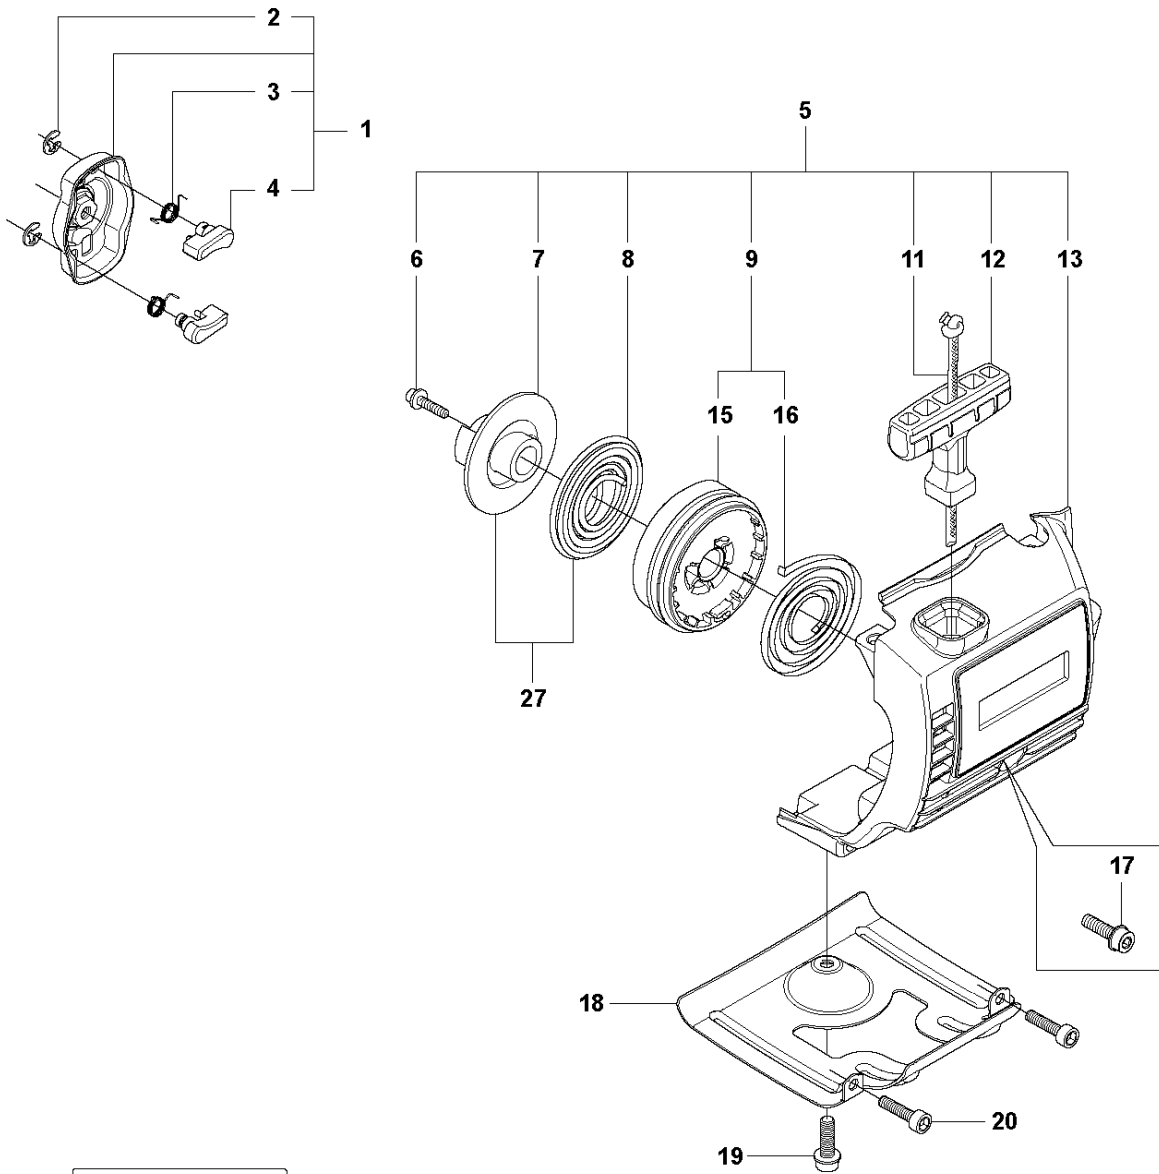

K2 327LX, LDX, RX, RDX, RJX, 323RII
STARTER

STARTER

327 RX, 2009, 2010

Ref	Part No	Description	Remark	QTY	KIT
1	503 87 33-05	BRIDGE		1	
2	735 31 08-20	E-CLIP		2	1
3	503 87 36-01	SPRING		2	1
4	503 87 35-02	STARTER PAWL		2	1
5	544 07 11-03	STARTER ASSY	Captive screws	1	
6	503 21 77-25	SCREW IH SCT		1	5
7	544 03 87-02	DRIVER		1	5
8	544 03 88-02	SPRING		1	5
9	544 16 65-01	STARTER PULLEY ASSY		1	5
11	503 85 89-01	STARTER CORD		1	5
12	537 00 84-01	STARTER HANDLE		1	5
13	537 41 16-02	STARTER HOUSING	Captive screws	1	5
14	537 37 93-02	SPACING SLEEVE		1	5
15	544 03 86-01	STARTER PULLEY		1	5, 9
16	503 85 90-01	RECOIL SPRING		1	5, 9
17	574 47 70-03	SCREW IHSCFMO	Captive screw M5x16	1	5
18	537 03 41-01	PROTECTIVE PLATE		1	
19	503 20 14-12	SCREW IHSCFMO	M5x12	1	
20	503 21 66-18	SCREW IH SCT		2	
21	537 35 34-56	LABEL	327LDx	1	
22	537 35 34-57	LABEL	327RJx	1	
23	537 35 34-58	LABEL	323RII	1	
24	537 35 34-59	LABEL	327Rx	1	
25	537 35 34-60	LABEL	327RDx	1