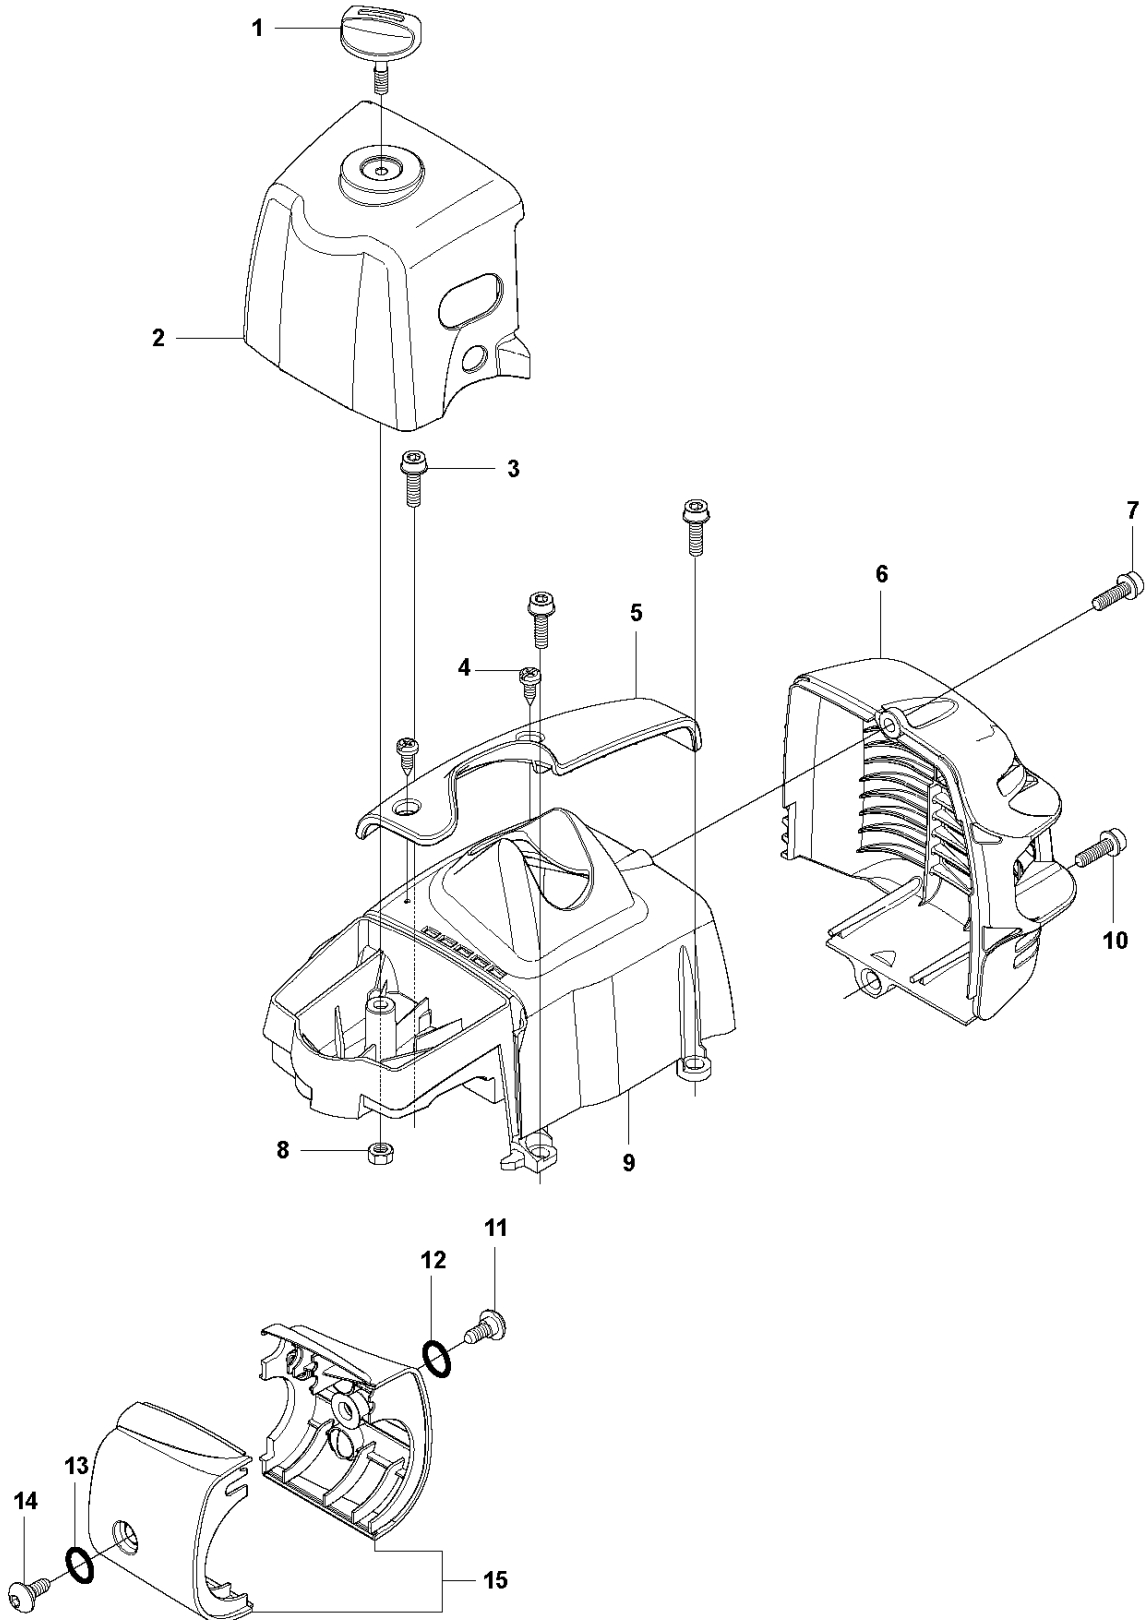

H1 327Lx, LDx, Rx, RDx, RJx,
COVERS

COVER

327 RX, 2009, 2010

Ref	Part No	Description	Remark	QTY KIT
1	537 21 32-10	KNOB		1
2	502 48 13-01	FILTER COVER		1
3	503 20 03-16	SCREW IHSCFM	M5x16	4
4	503 21 35-12	SCREW CCRPANT		2
5	502 48 16-01	ARM PROTECTION		1
6	544 84 81-01	HEAT PROTECTOR		1
7	503 21 68-20	SCREW IHSCFT		1
8	503 22 24-01	LOCK NUT		1
9	502 48 14-01	CYLINDER COVER		1
10	503 20 03-16	SCREW IHSCFM		1
11	503 96 13-01	SCREW		1
12	740 42 06-00	O-RING		1
13	740 42 06-00	O-RING		1
14	503 96 13-01	SCREW		1
15	502 48 15-01	COVER		1