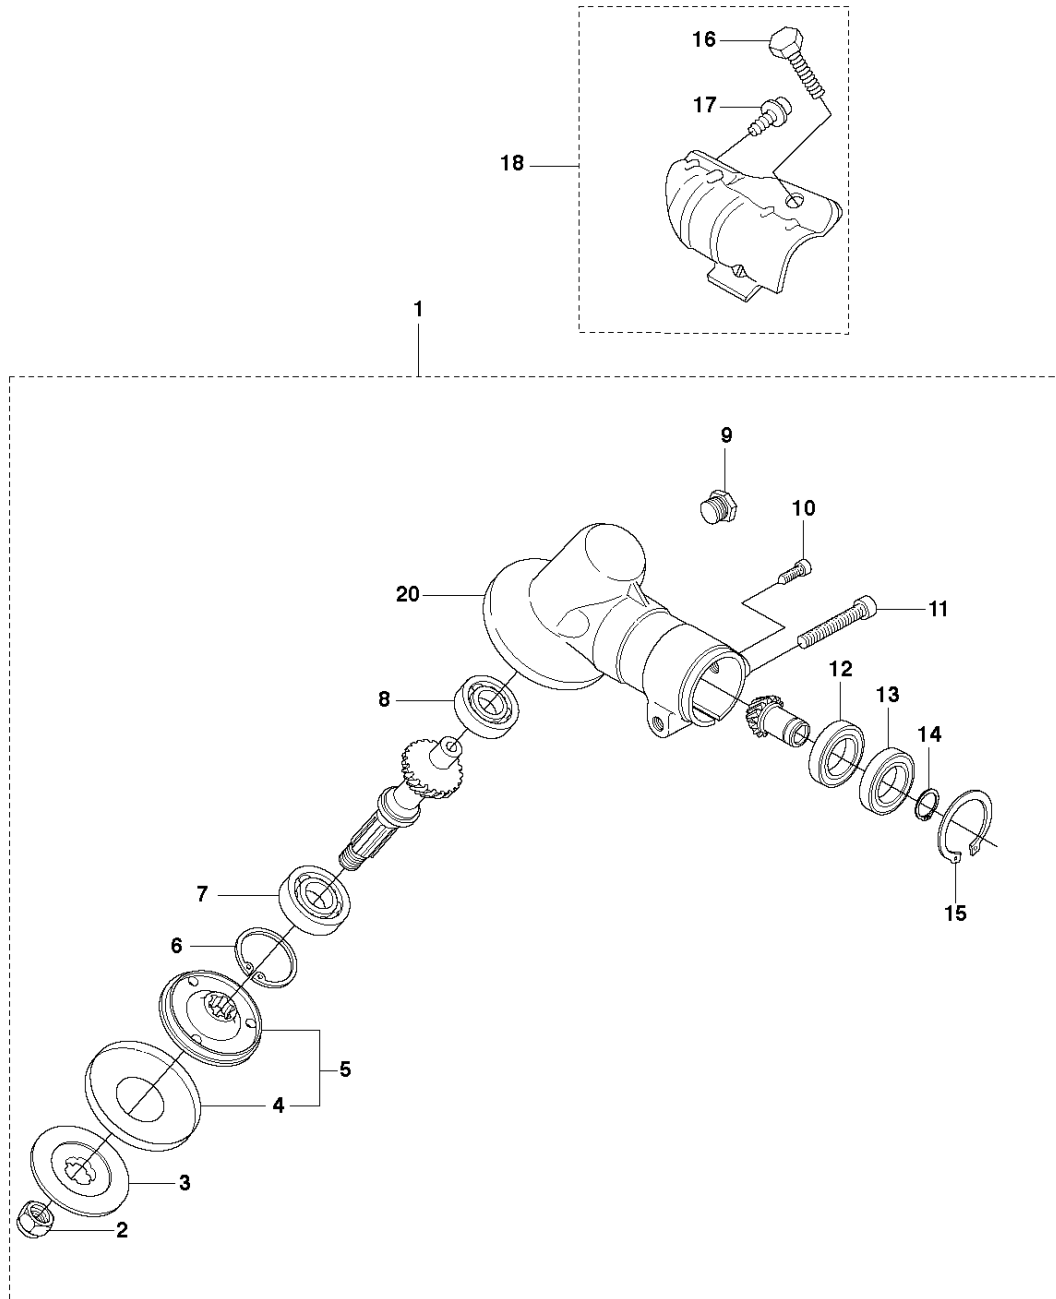

A 327LS, LX, LDX, RX, RDX, RJX, 323R11
BEVEL GEAR

BEVEL GEAR

327 RX, 2009, 2010

Ref	Part No	Description	Remark	QTY	KIT
1	537 19 92-02	BEVEL GEAR ASSY		1	
2	503 85 63-01	NUT		1	1
3	537 28 56-01	SUPPORT FLANGE		1	1
4	537 29 26-01	CUP		1	1
5	537 23 49-01	DRIVER ASSY		1	1
6	735 31 28-10	CIRCLIP		1	1
7	503 25 24-01	BALL BEARING		1	1
8	738 21 98-00	BALL BEARING		1	1
9	503 20 15-01	SCREW IHHM		1	1
10	503 20 14-12	SCREW IHSCFMO		1	1
11	503 20 07-25	SCREW IHSCFM		1	1
12	738 21 99-00	BALL BEARING		1	1
13	738 21 99-02	BALL BEARING		1	1
14	735 31 11-00	CIRCLIP		1	1
15	735 31 25-10	CIRCLIP		1	1
16	725 23 70-51	SCREW		1	18
17	503 20 07-12	SCREW IHSCFM		1	18
18	574 30 69-01	CLAMP	Captive screws	1	
20	537 33 37-01	GEAR HOUSING		1