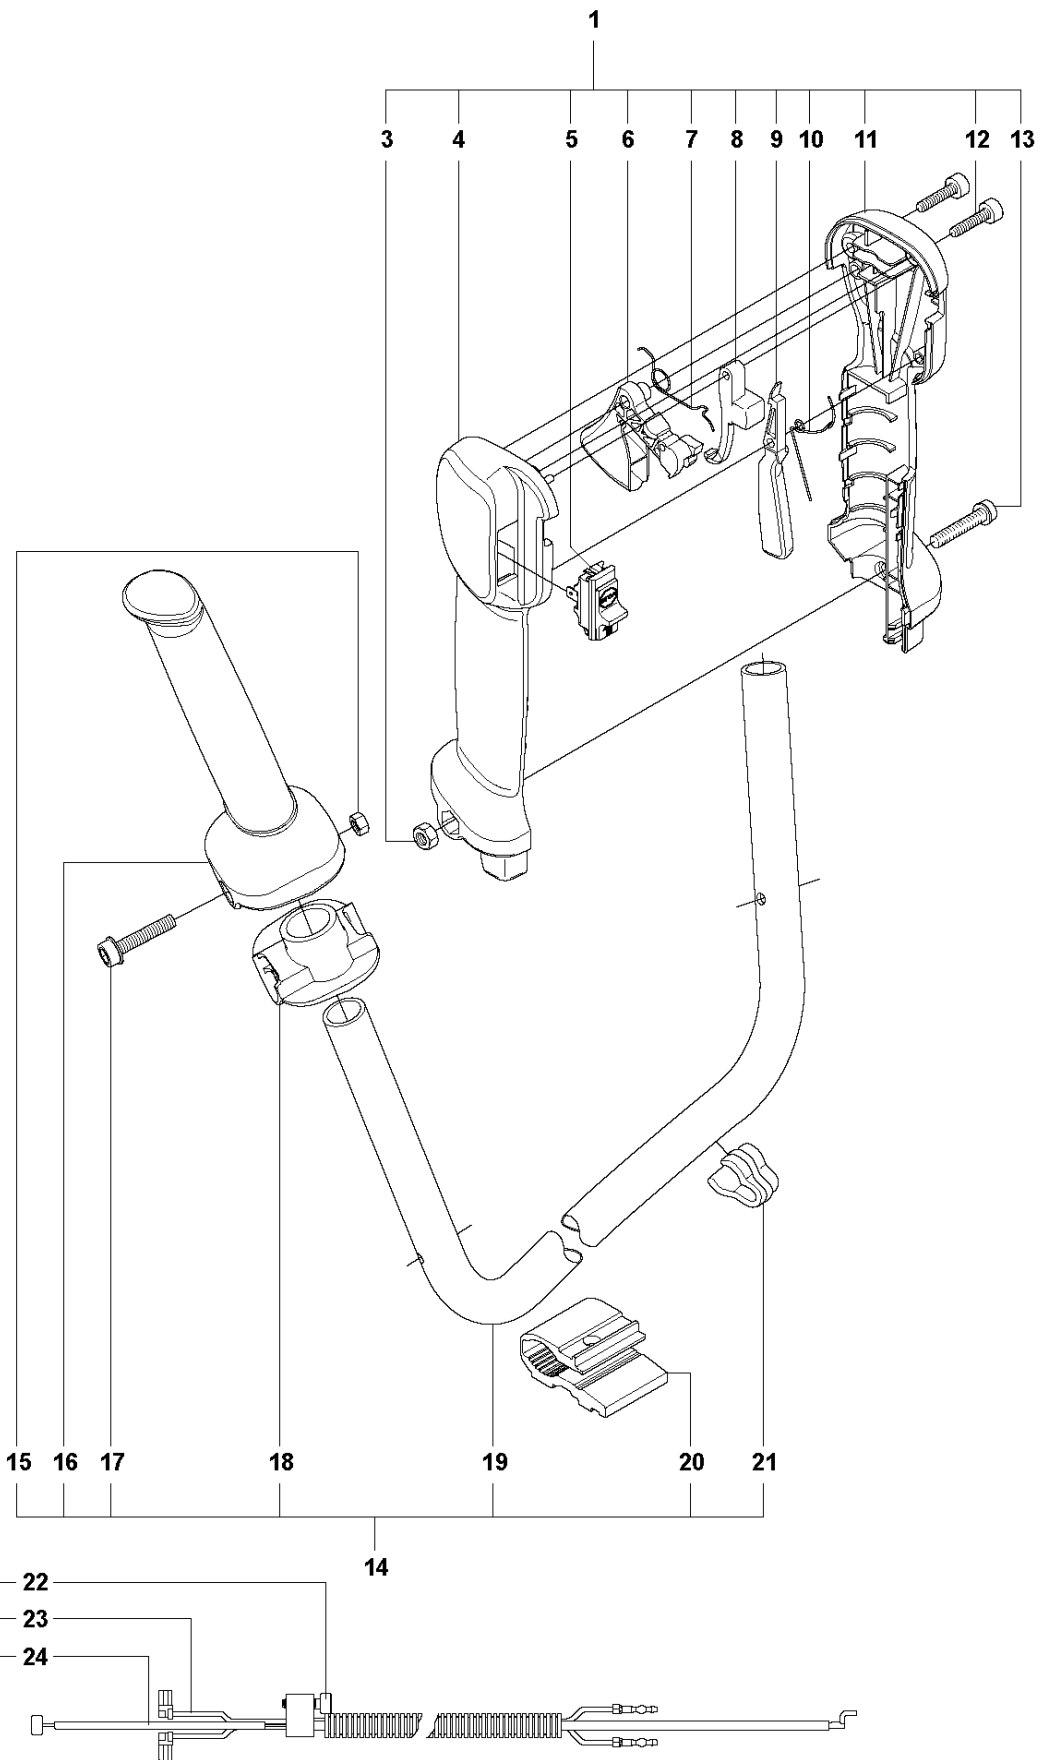

F 323RII, 327Rx, 327RDX
THROTTLE CONTROLS & HANDLE BAR

HANDLE & CONTROLS

327 RX, 2009, 2010

Ref	Part No	Description	Remark	QTY KIT	
1	537 42 45-13	HANDLE SYSTEM		1	
2	502 65 41-01	WIRING		1	
3	503 22 10-13	HEXAGON NUT		1	1
4	537 16 02-02	HANDLE HALF		1	1
5	537 41 90-01	SWITCH		1	1
6	506 49 77-01	THROTTLE CONTROL		1	9
7	537 17 42-01	SPRING THROTTLE TRIG		1	1
8	537 16 07-01	STARTER THROTTLE LOC		1	1
9	506 49 77-01	THROTTLE CONTROL		1	1,6
10	537 17 43-01	SPRING		1	1
11	537 16 03-02	HANDLE HALF	27RX	1	1
12	503 21 66-18	SCREW IHSCCT		2	1
13	503 20 07-35	SCREW IHSCFM		1	1
14	503 72 43-09	HANDLEBAR		1	
15	731 23 14-01	HEXAGON NUT		1	14
16	537 17 28-01	HANDLE		1	14
17	503 20 02-45	SCREW IHSCFM		1	14
18	537 17 29-01	COVER		1	14
19	537 36 00-01	HANDLEBAR	Low (327Rx, 327RDx	1	14
20	544 02 09-01	CLIP		1	14
21	502 21 12-01	STAPLE		1	14
22	503 21 66-18	SCREW IHSCCT		1	2
23	502 53 16-02	SHORT CIRCUIT CABLE		1	2
24	537 17 39-01	THROTTLE WIRE ASSY		1	2