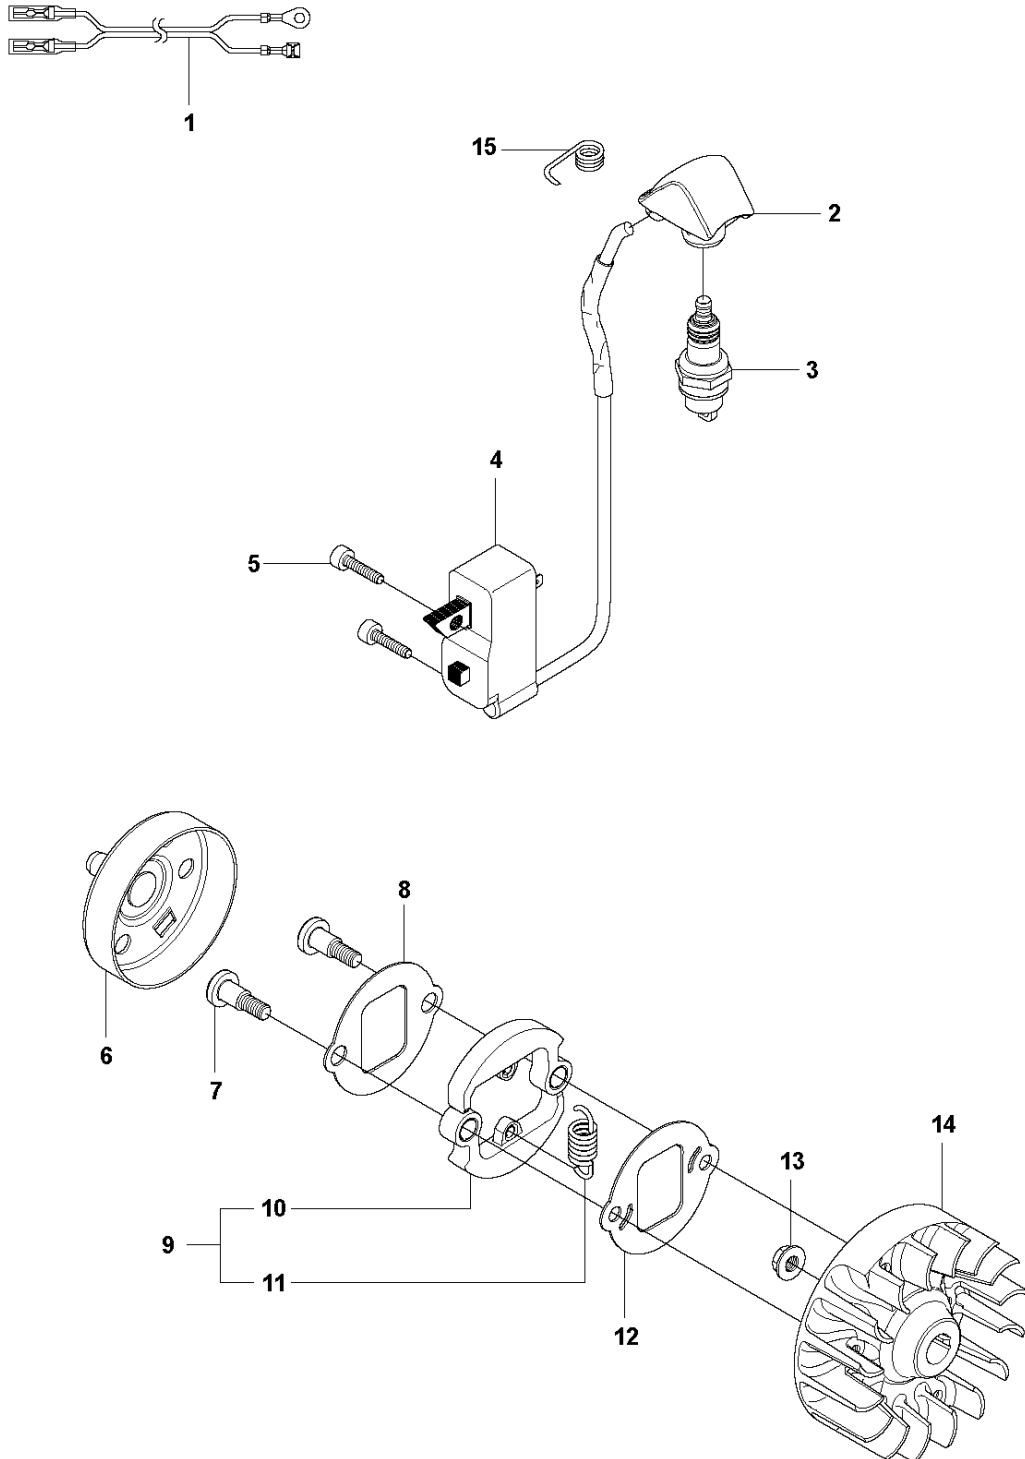

M 327LS, LX, LDX, RX, RDX, RJX, 323RII
IGNITION & CLUTCH

IGNITION SYSTEM & CLUTCH

327 RX, 2009, 2010

Ref	Part No	Description	Remark	QTY	KIT
1	502 49 36-01	SHORT CIRCUIT CABLE		1	
2	537 43 43-01	SPARK PLUG CAP		1	
3	503 23 51-09	SPARK PLUG	Champion RCJ 6Y	1	
4	544 12 70-01	IGNITION MODULE		1	
5	503 21 66-18	SCREW IH SCT		2	
6	537 23 75-01	CLUTCH DRUM ASSY		1	
7	503 84 29-02	SCREW		2	
8	537 04 67-02	WASHER		1	
9	537 03 22-01	CLUTCH ASSY		1	
10	503 84 28-01	CLUTCH SHOE		2	9
11	503 81 60-01	CLUTCH SPRING		1	9
12	537 04 68-02	WASHER		1	
13	731 71 16-51	HEXAGON NUT FLANGE		1	
14	537 24 96-02	FLYWHEEL		1	
15	501 48 56-01	CONTACT SPRING		1