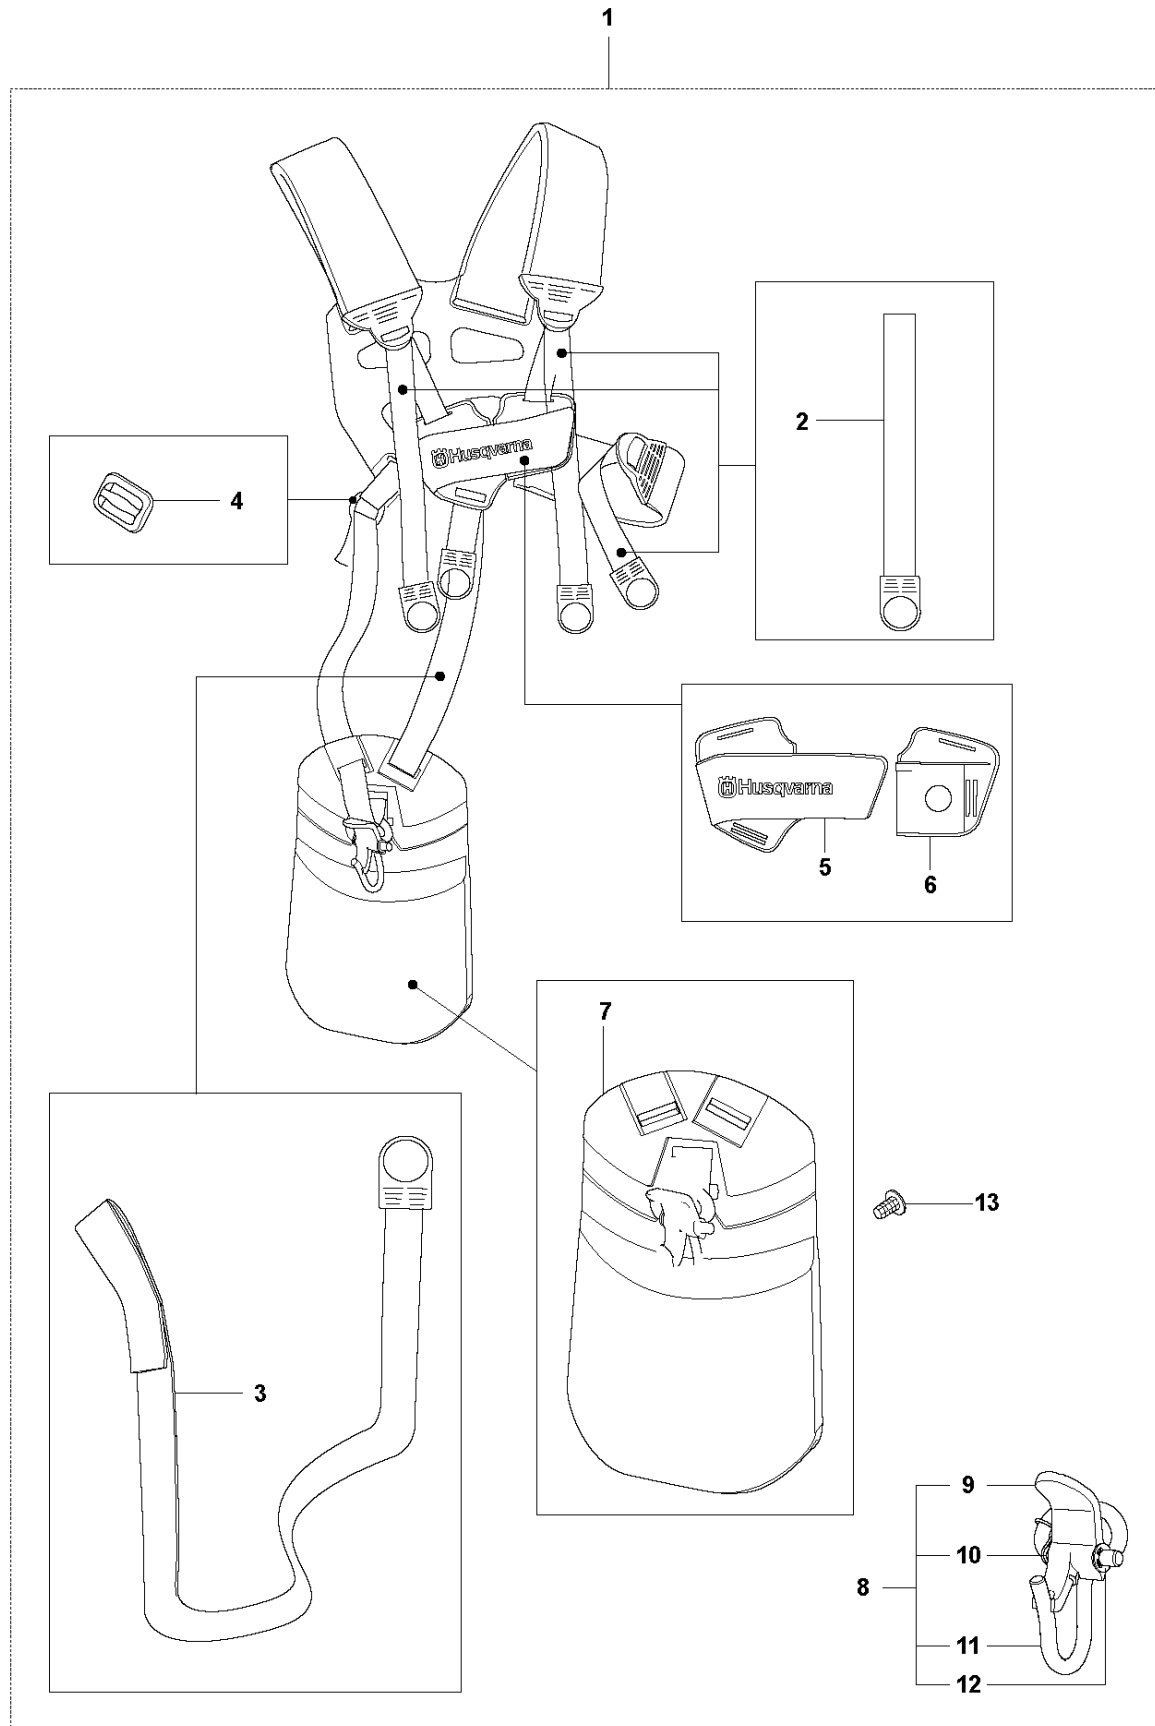

T Duo Balance
HARNESS

HARNESS

327 RX, 2009, 2010

Ref	Part No	Description	Remark	QTY KIT	
1	537 27 57-01	HARNESS		1	
1	537 27 57-03	HARNESS	US	1	1
2	503 99 61-01	HARNESS		3	1
3	503 99 61-03	BAND		1	1
4	537 11 35-01	RETAINER		1	1
5	537 28 84-01	FRONT PIECE		1	1
6	537 28 83-01	FRONT PIECE		1	1
7	537 27 59-01	HIP PAD		1	1
8	502 02 28-01	HARNESS		1	1
9	502 02 30-02	HARNESS		1	1,8
10	502 02 38-01	HARNESS		1	1,8
11	502 02 29-02	HARNESS		1	1,8
12	735 31 09-20	HARNESS		1	1,8
13	537 17 54-01	HARNESS		3	1