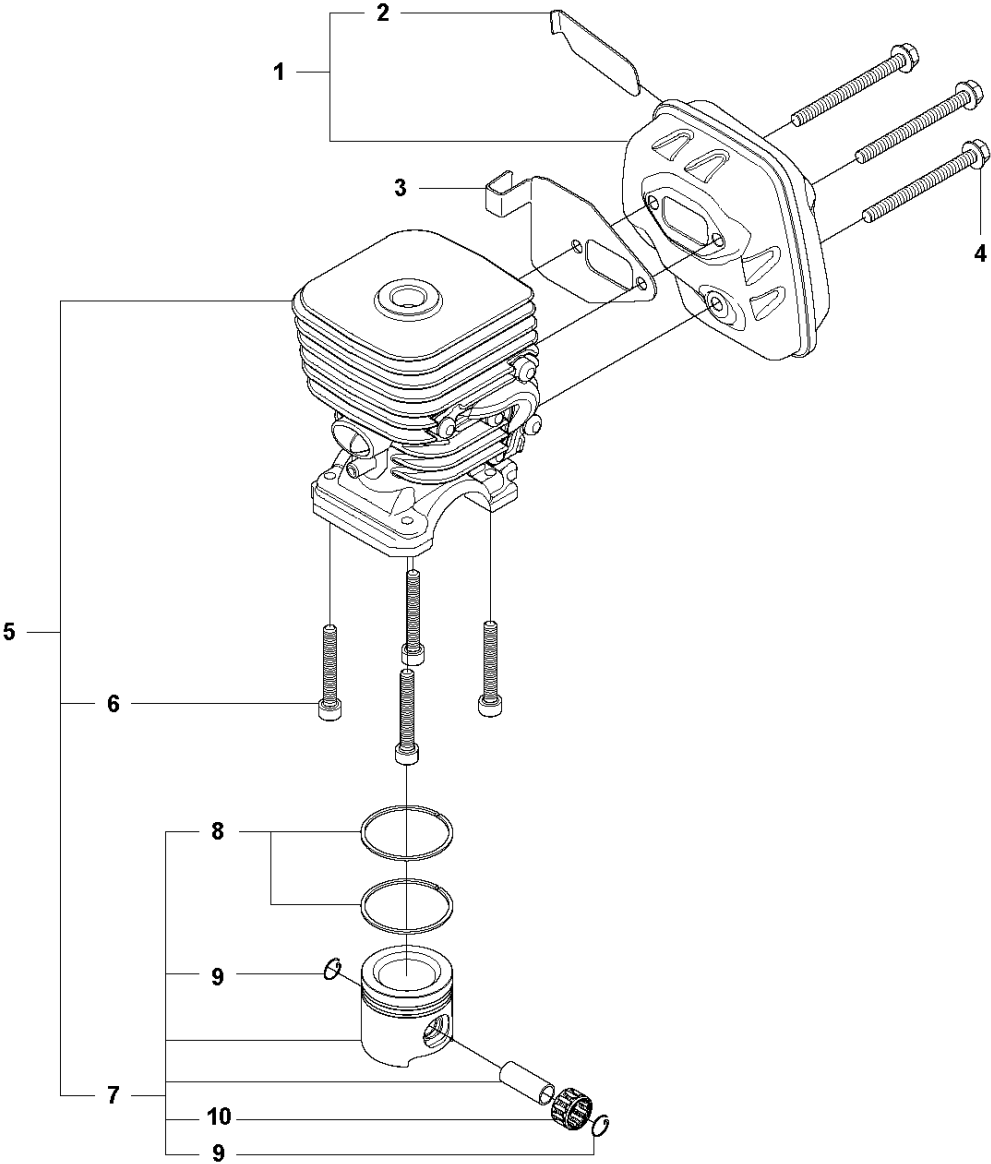

N 327LS, LX, LDX, RX, RDX, RJX, 323R11
CYLINDER PISTON & MUFFLER

CYLINDER, PISTON & MUFFLER

327 RX, 2009, 2010

Ref	Part No	Description	Remark	QTY KIT	
1	537 22 17-04	MUFFLER ASSY	Cat.	1	
2	537 22 18-01	SPARK ARRESTER SCREEN		1	1
3	537 01 41-01	GASKET		1	
4	502 07 81-01	SCREW EHHFM		3	
5	537 08 51-03	CYLINDER	Ø=34mm	1	
6	503 20 07-35	SCREW IHSCFM		4	5
7	537 40 59-02	PISTON		1	5
8	537 40 62-01	PISTON RING		1	7
9	737 44 08-00	CIRCLIP		1	7
10	503 71 22-01	BEARING		1	7