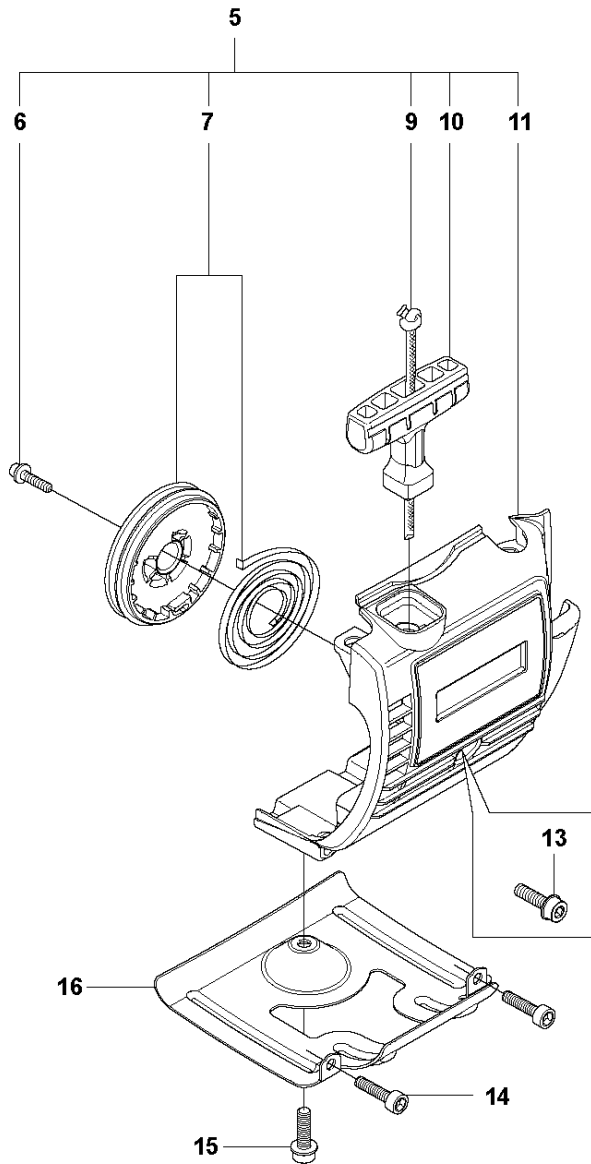

K4 327LX, LDX, RX, RDX, RJX, 323RII
STARTER

STARTER

327 RX, 2009, 2010

Ref	Part No	Description	Remark	QTY KIT	
1	503 87 33-05	BRIDGE		1	
2	735 31 08-20	E-CLIP		2	1
3	503 87 36-01	SPRING		1	1
4	503 87 35-02	STARTER PAWL		2	1
5	503 85 28-07	STARTER ASSY	Captive screws	1	
6	503 21 77-16	SCREW IH SCT		1	5
7	503 96 49-01	STARTER PULLEY		1	5
9	503 85 89-01	STARTER CORD		1	5
10	537 00 84-01	STARTER HANDLE		1	5
11	503 85 87-03	STARTER HOUSING	Captive screws	1	5
13	574 47 70-03	SCREW IH SCFMO	Captive screws M5x16	1	5
14	503 21 66-18	SCREW IH SCT		2	
15	503 20 14-12	SCREW IH SCFMO	M5x12	1	
16	537 03 41-01	PROTECTIVE PLATE		1	
17	537 35 34-56	LABEL	327LDx	1	
18	537 35 34-57	LABEL	327RJx	1	
19	537 35 34-58	LABEL	323RII	1	
20	537 35 34-59	LABEL	327Rx	1	
21	537 35 34-60	LABEL	327RDx	1