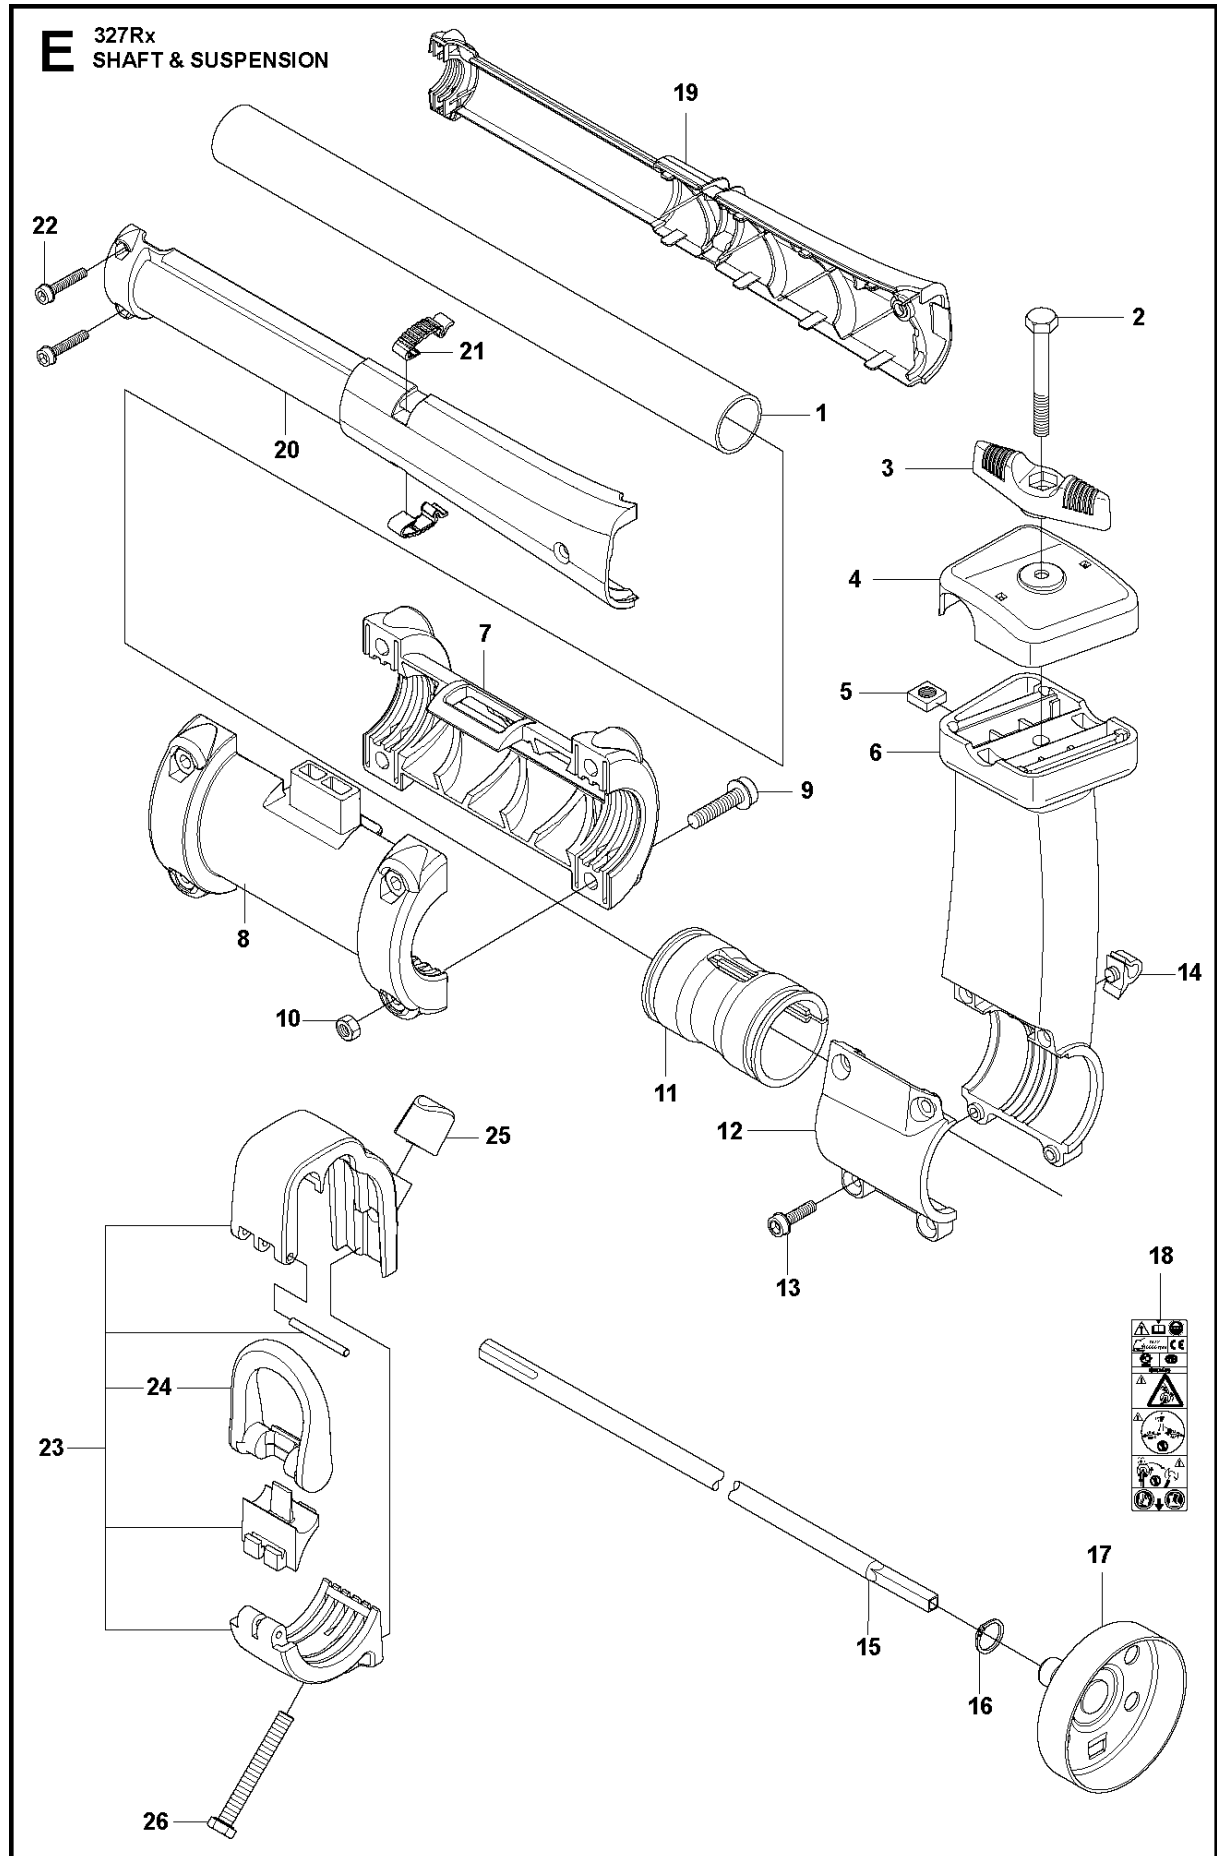

SHAFT & SUSPENSION

327 RX, 2009, 2010

Ref	Part No	Description	Remark	QTY KIT
1	503 88 88-01	TUBE		1
2	725 23 82-85	SCREW EHHM		1
3	502 20 38-01	KNOB		1
4	537 37 63-01	COVER		1
5	502 19 71-01	SQUARE NUT		1
6	537 34 86-01	BRACKET		1
7	501 38 03-03	CLAMPING SLEEVE		1
8	505 22 04-03	CLAMPING SLEEVE ASSY		1
9	503 20 07-78	SCREW IHSCFM		4
10	731 23 14-01	HEXAGON NUT		4
11	537 34 89-01	ANTIVIBRATION ELEMENT		1
12	537 34 87-01	HUB CAP		1
13	503 21 06-19	SCREW IHST		4
14	502 28 61-01	CLIP		1
15	537 23 48-01	DRIVE SHAFT		1
16	735 31 12-00	CIRCLIP		1
17	537 23 75-01	CLUTCH DRUM ASSY		1
18	589 29 51-01	LABEL		1
19	505 13 71-02	WEAR PROTECTION		1
20	505 13 72-02	WEAR PROTECTION		1
21	537 38 72-01	SNAP		2
22	503 20 07-78	SCREW IHSCFM		2
23	505 16 09-01	LOOP		1
24	537 35 01-01	LOOP		1
25	537 13 04-02	KNOB		1
26	725 23 39-51	SCREW EHHM		1