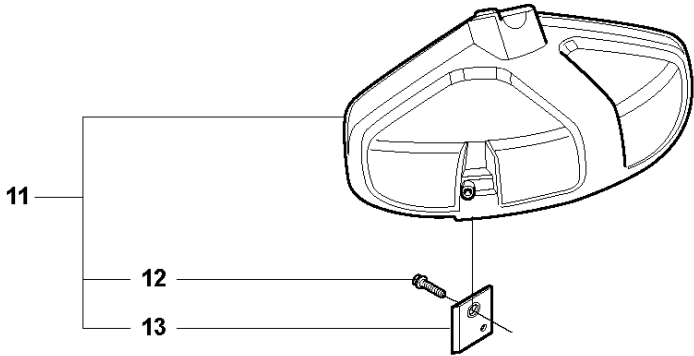

S 327LS, LX, LDX, RX, RDX, RJX, 323RII
ACCESSORIES

ACCESSORIES

327 RX, 2009, 2010

Ref	Part No	Description	Remark	QTY KIT	
1	544 04 42-10	ACCESSORY BAG	Captive screws 323RII, 327Rx	1	
2	573 99 43-04	SCREW IHSCFMO	Captive screws	2	1
3	574 56 80-01	CLAMP	Captive screws	1	1
4	537 29 34-01	ADAPTER		1	1
5	574 56 49-02	BLADE GUARD	Captive screws	1	1
6	503 20 03-16	SCREW IHSCFM	Captive screws	4	1
7	574 03 95-01	LOCKING NUT	Captive screws	4	1
8	503 97 71-01	TRIMMER GUARD	327Lx, 327LDx	1	
9	503 21 07-16	SCREW IH SCT		1	8
10	503 79 88-01	BLADE		1	8
11	503 93 42-02	COMBI GUARD	323RII, 327Rx	1	
12	503 21 07-16	SCREW IH SCT		1	11
13	503 79 88-01	BLADE		1	11