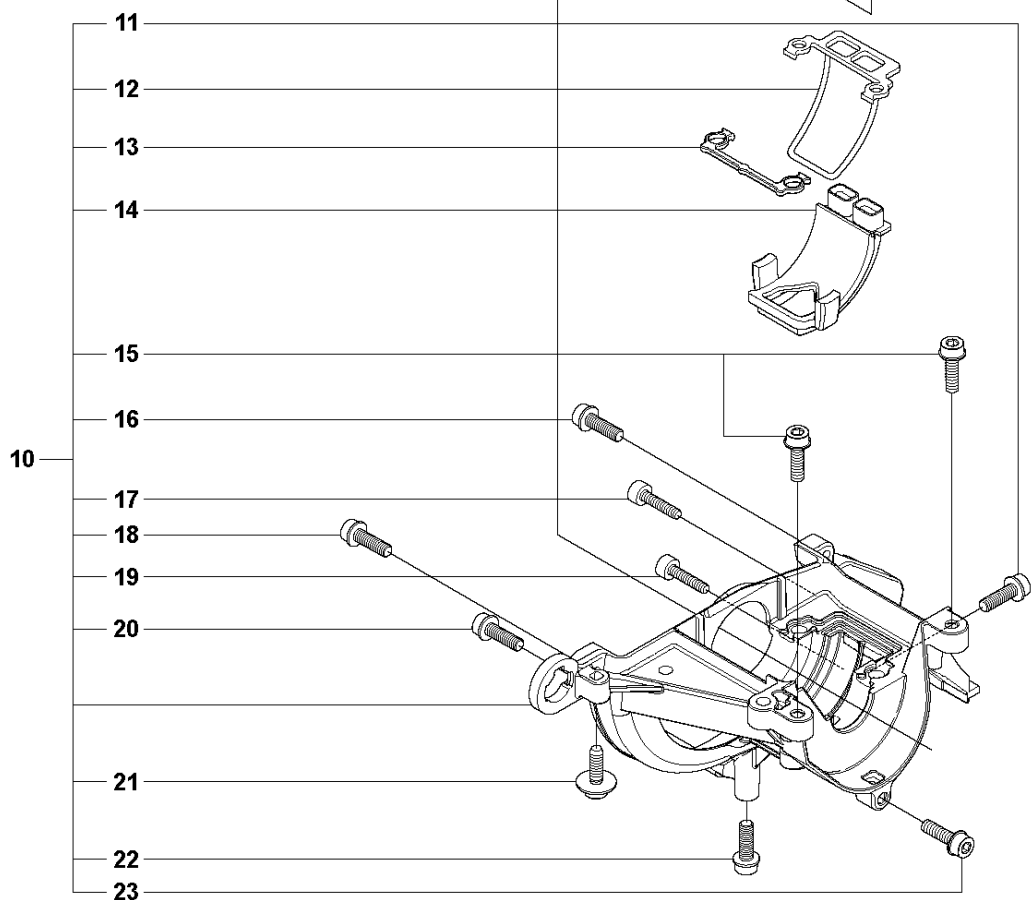

P 327LS, LX, LDX, RX, RDX, RJX, 323RII
CRANK CASE

CRANKCASE

327 RX, 2009, 2010

Ref	Part No	Description	Remark	QTY	KIT
1	537 30 96-01	COMPRESSION SLEEVE		1	
2	503 21 68-25	SCREW IHSCFT		1	1
3	503 21 68-25	SCREW IHSCFT		1	1
4	537 04 12-09	CLUTCH COVER		1	
5	537 42 50-01	PROTECTIVE PLATE		1	4
6	503 20 03-16	SCREW IHSCFM	M5x16	1	4
7	537 07 36-01	SPRING		1	
8	503 25 05-01	BALL BEARING		1	4
9	537 33 67-01	CIRCLIP		1	4
10	537 08 52-02	CRANKCASE		1	
11	503 20 03-16	SCREW IHSCFM		1	10
12	537 06 69-01	GASKET CRANKCASE		1	10
13	537 08 85-01	GASKET		1	10
14	537 06 68-01	INSERT CRANKCASE		1	10
15	503 20 03-16	SCREW IHSCFM		1	10
16	503 20 03-16	SCREW IHSCFM		1	10
17	503 21 66-18	SCREW IHSCFT		1	10
18	503 20 03-16	SCREW IHSCFM		1	10
19	503 21 66-18	SCREW IHSCFT		1	10
20	503 20 03-16	SCREW IHSCFM		1	10
21	503 21 77-16	SCREW IHSCFT		1	10
22	503 20 14-12	SCREW IHSCFMO	M5x12	1	10
23	503 20 03-16	SCREW IHSCFM		1	10