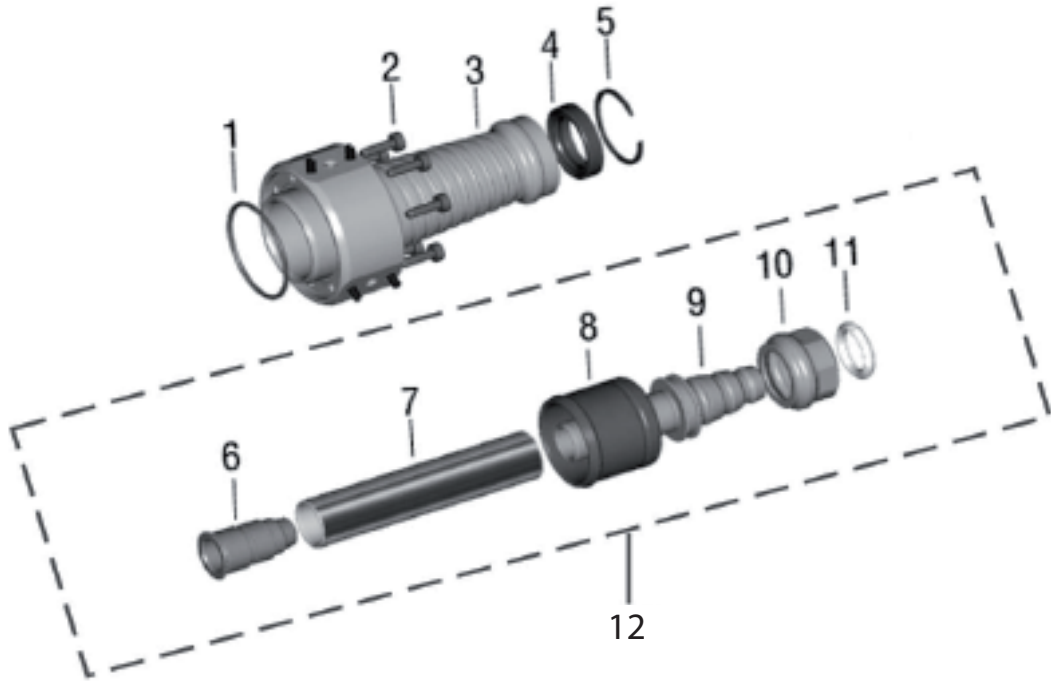

F 34303
CRANK SET

Position	Article	Quantity	Notes	Kit
1	8000-81-07-012	1		
2	8095180	1		
3	8395002	2		
4	1040-04-05-008	1		
5	1021-04-07-000	1		

G 34303
ROD ROTATORY SET

Position	Article	Quantity	Notes	Kit
1	1040-11-05-005	1		6
2	8000-81-04-014	4		6
3	8000-81-04-001	2		6
4	1040-11-05-003	1		6
5	1040-11-05-002	1		6
6	1040-11-05-000	1		

H 34303
SHAFT GUIDE SET

Position	Article	Quantity	Notes	Kit
1	8000-82-06-001	1		
2	8099002	7		
3	1021-06-06-002	1		
4	8000-82-05-010	1		
5	8000-83-05-004	1		
6	1021-11-06-004	1		12
7	1021-07-06-003	1		12
8	1021-05-06-003	1		12
9	1021-07-06-001	1		12
10	1080-07-06-002	1		12
11	1020-07-02-017	1		12
12	1021-07-06-009	1		