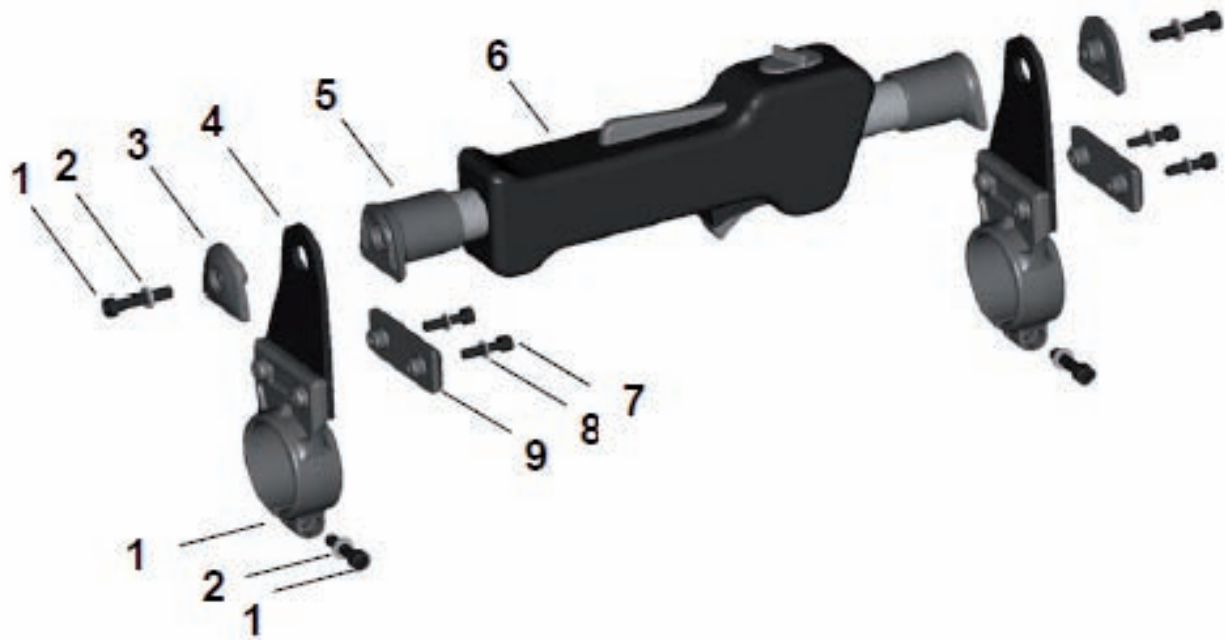

K 34303
GAS HANDLE SET

Position	Article	Quantity	Notes	Kit
1	8098118	4		
2	8000-80-07-007	4		
3	1200-02-08-003	2		
4	0298035	1		
5	1200-02-08-006	1		
6	1021-10-06-002	2		
7	8095008	2		
8	8000-80-08-003	4		
9	1200-02-08-002	2		
10	1202-10-08-001	2