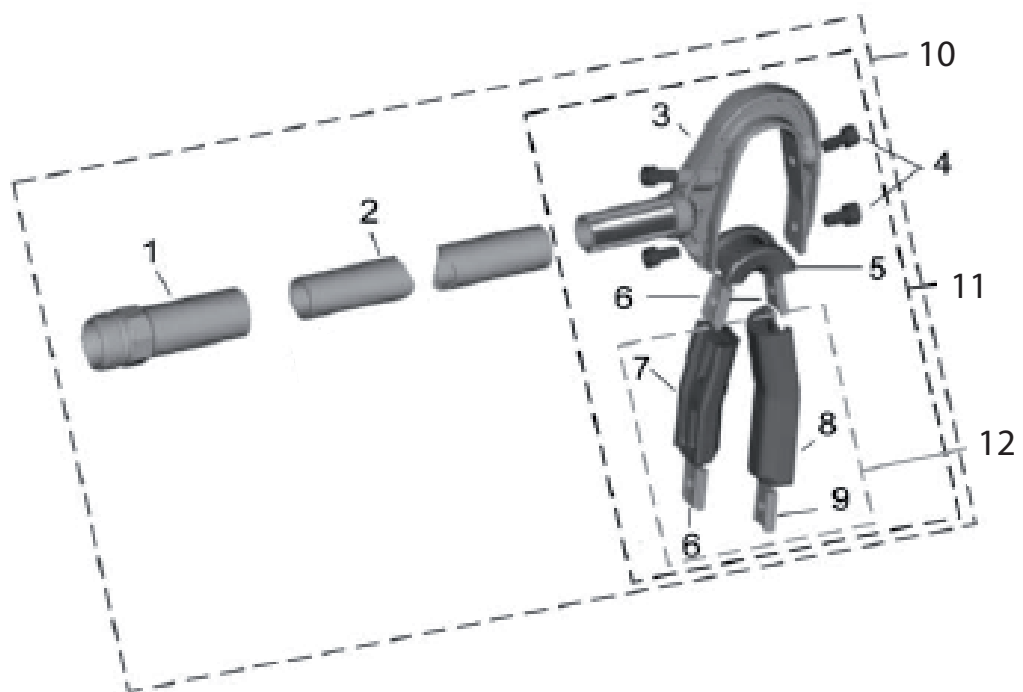

34303
SHAFT SET

Position	Article	Quantity	Notes	Kit
1	1021-07-06-002	8		10
2	0723011	8		10
3	1080-07-08-002	2		10,11
4	8000-80-08-028	1		10,11
5	1040-07-05-008	4		10,11
6	1040-07-05-010	1		10,11,12
7	1040-07-08-003	1		10,11,12
8	1040-07-08-004	3		10,11,12
9	1040-07-08-004	1		10,11,12
10	1200-07-08-000	1		
11	1080-07-08-100	1		10
12	1040-07-08-010	1		10,11