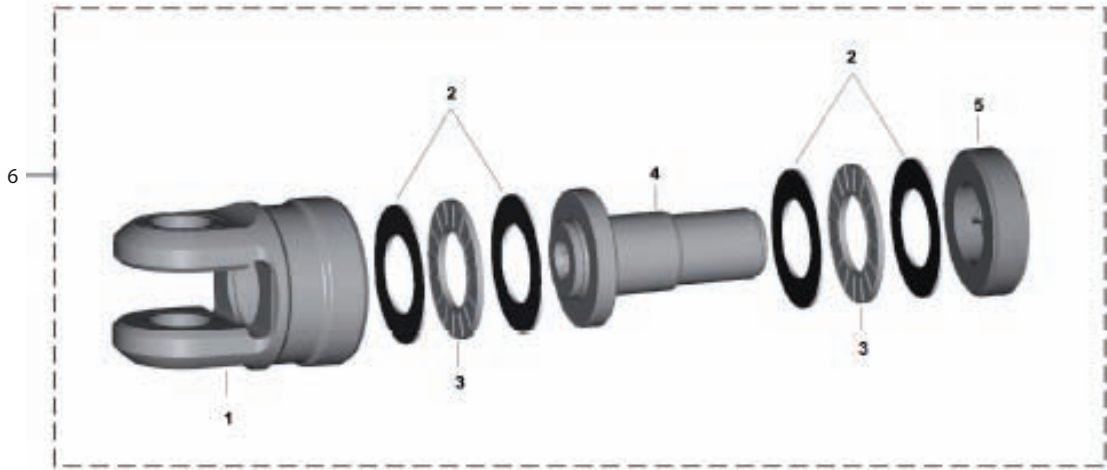

G 34303
ROD ROTATORY SET

Position	Article	Quantity	Notes	Kit
1	1040-11-05-005	1		6
2	8000-81-04-014	4		6
3	8000-81-04-001	2		6
4	1040-11-05-003	1		6
5	1040-11-05-002	1		6
6	1040-11-05-000	1