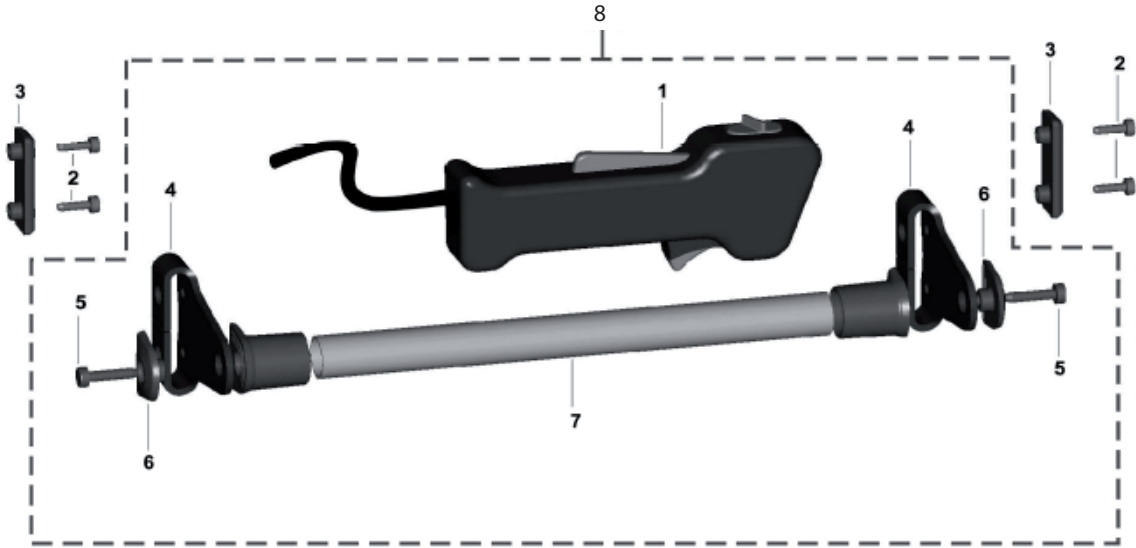

K 35304 x
GAS HANDLE SET

Page K   35304 x   GAS HANDLE SET

Position	Article	Quantity	Notes	Kit
1	1040-01-08-001	1		8
2	8095008	1		
3	1200-02-08-002	1		
4	0225001	1		8
5	8000-80-06-016	2		8
6	1200-02-08-003	1		8
7	1200-02-08-006	2		8
8	1200-02-08-100	1		8