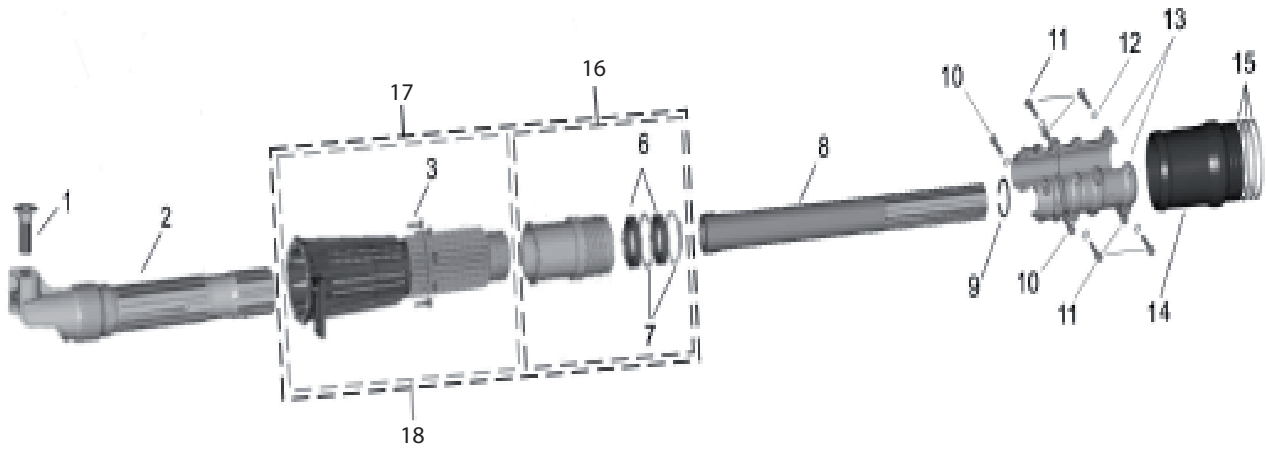

H 35304 x
TRANSMISSION SET

Position	Article	Quantity	Notes	Kit
1	1040-04-05-011	1		
2	1200-05-08-100	1		
3	8000-80-08-001	8		18
6	8000-82-05-001	2		16
7	8000-83-08-010	2		16
8	1040-05-08-015	1		
9	8000-83-08-003	1		
10	8000-80-08-020	2		
11	8098118	6		
12	8000-80-07-007	8		
13	1040-05-08-005	2		
14	1040-06-08-002	2		
15	8000-83-08-008	3		
16	1040-06-07-006	1		17
17	1200-06-08-100	1		
18	1200-06-08-101	1		17