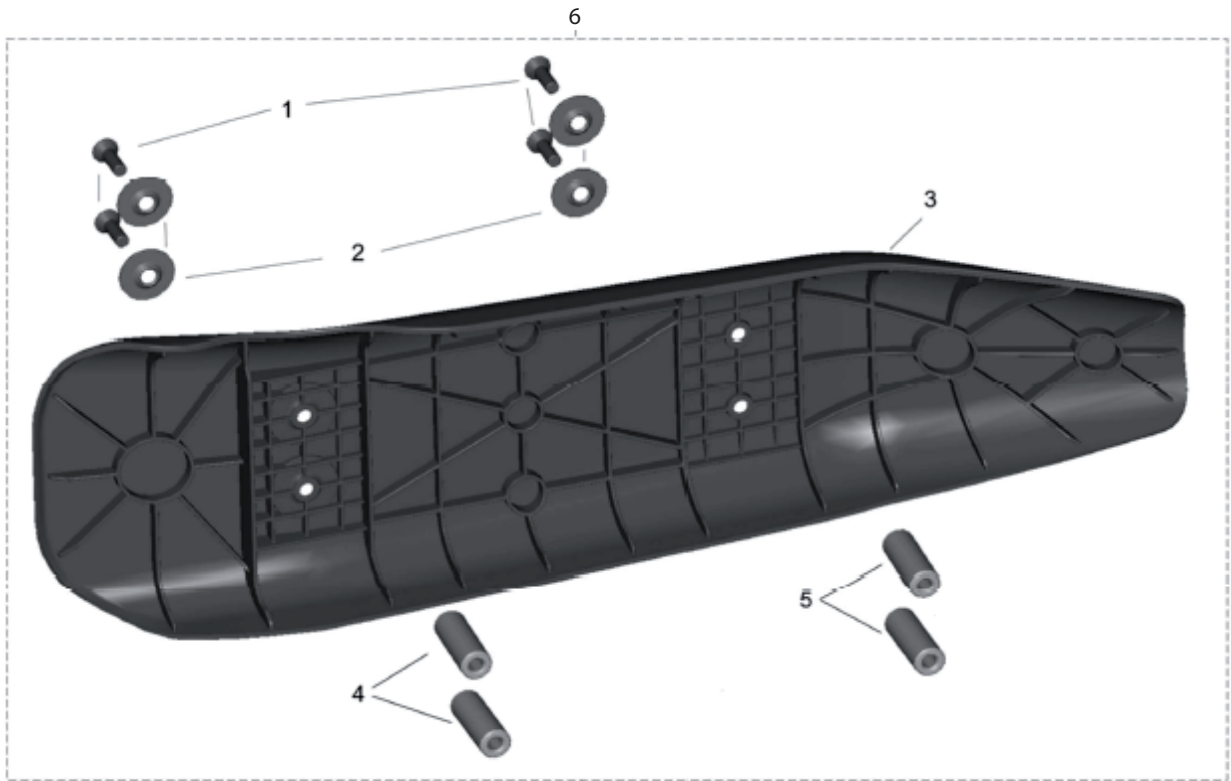

35304 x
SIDE DISTANCER SET

Page L   353O4 x   SIDE DISTANCER SET

Position	Article	Quantity	Notes	Kit
1	8000-80-08-004	4		6
2	1040-08-05-004	4		6
3	1200-08-08-001	1		6
4	1040-08-08-001	2		6
5	1040-08-08-002	2		6
6	1200-08-08-100	1