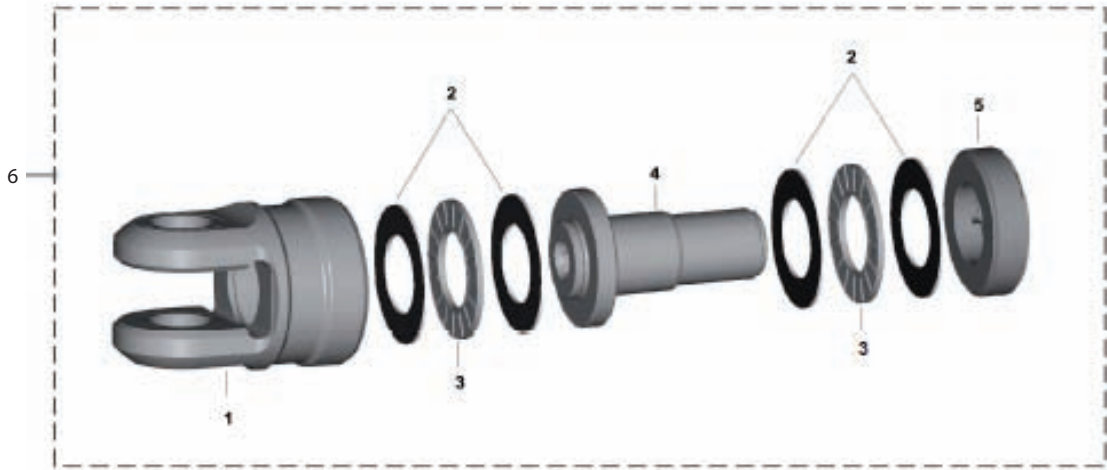

G 35304 x
ROD ROTATORY SET

Position	Article	Quantity	Notes	Kit
1	1040-11-05-005	1		6
2	8000-81-04-014	4		6
3	8000-81-04-001	2		6
4	1040-11-05-003	1		6
5	1040-11-05-002	1		6
6	1040-11-05-000	1