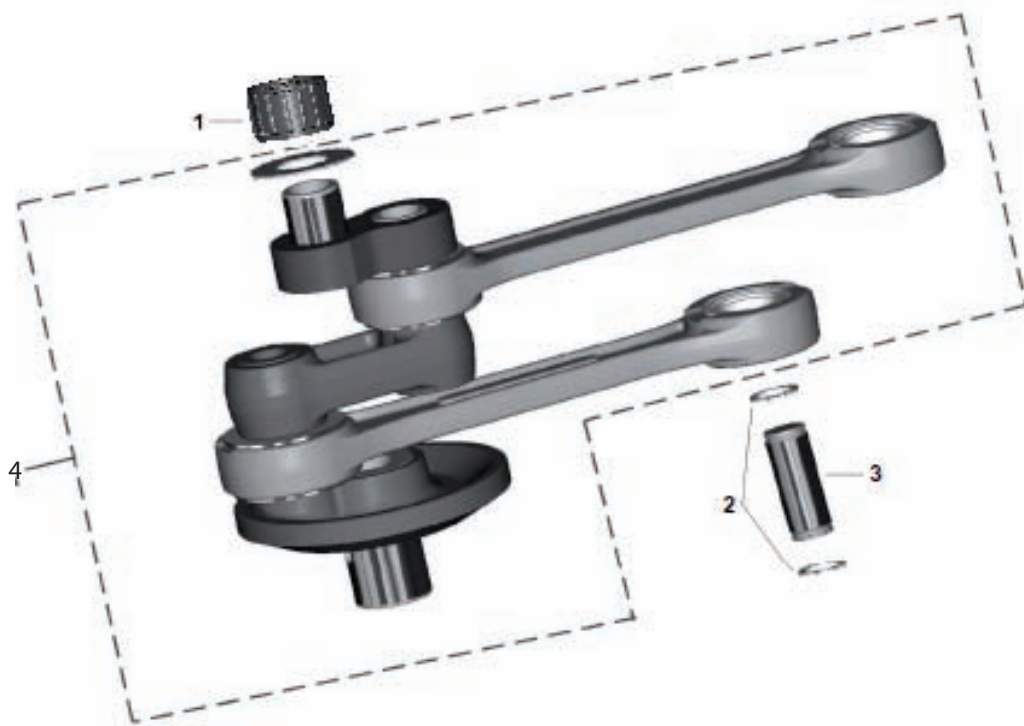

F 35304 x
CRANK SET

Page F   35304 x   CRANK SET

Position	Article	Quantity	Notes	Kit
1	8000-81-03-011	1		
2	8395002	1		
3	1040-04-05-008	1		
4	1040-04-07-000	1