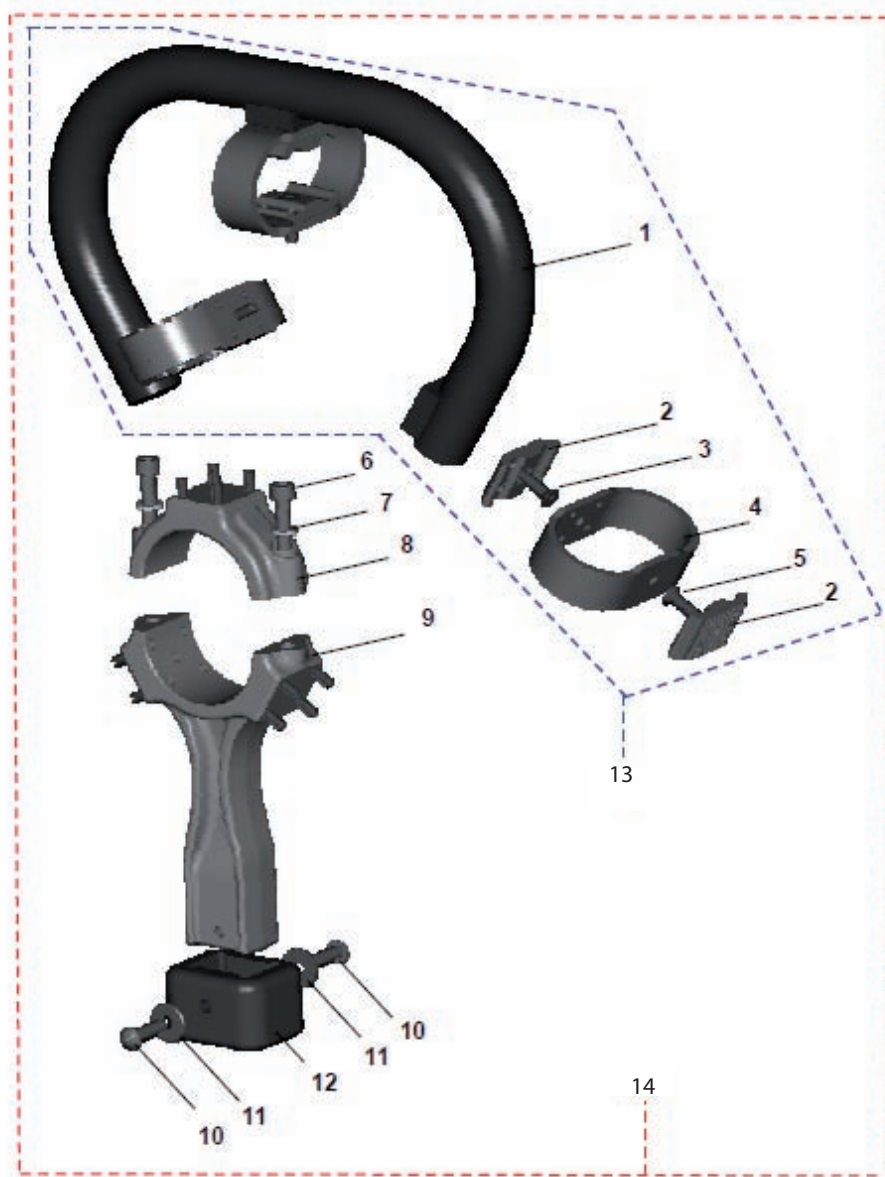

J 35304 x
LEFT HANDLE

Position	Article	Quantity	Notes	Kit
1	1040-10-08-017	1		13, 14
2	1040-10-08-010	6		13, 14
3	8000-80-03-004	3		13, 14
4	1040-10-08-006	3		13, 14
5	8000-80-08-007	3		13, 14
6	8098118	2		14
7	8000-80-07-007	2		14
8	1200-10-09-003	1		14
9	1200-10-09-004	1		14
10	8000-80-08-016	2		14
11	8095176	2		14
12	1040-10-08-007	1		14
13	1200-10-08-100	1		14
14	1040-10-08-110	1		14