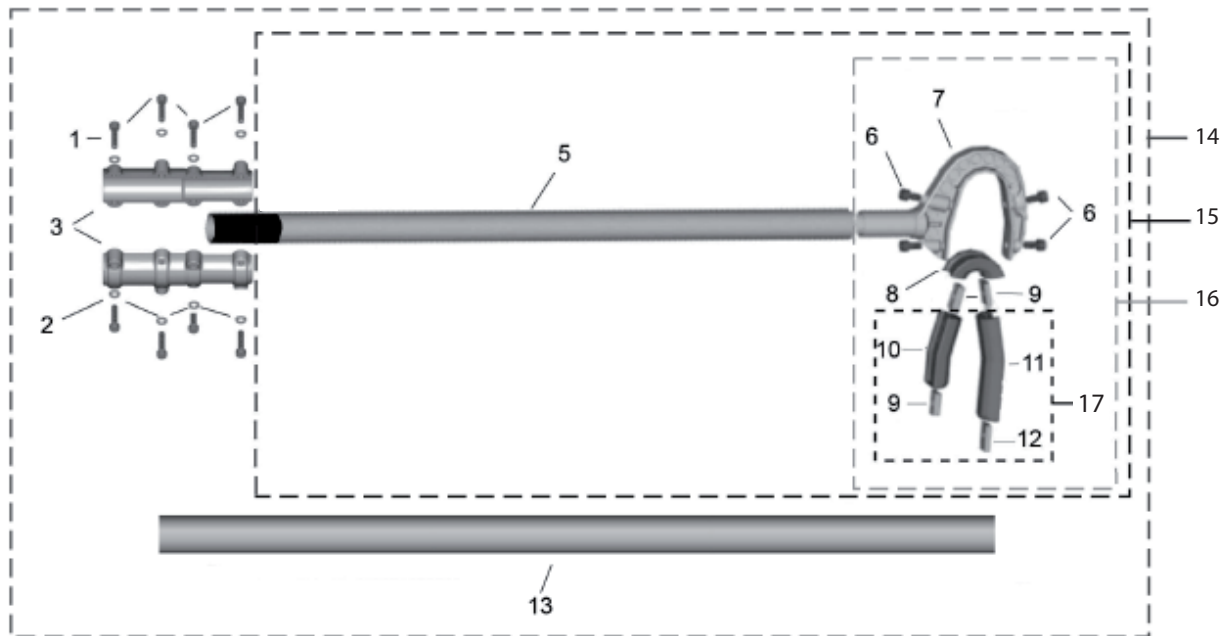

35304 x
SHAFT SET

Position	Article	Quantity	Notes	Kit
1	8098118	8		14
2	8000-80-07-007	8		14
3	1080-07-08-001	2		14
5	0723011	1		15
6	8000-80-08-028	4		14, 15, 16
7	1080-07-08-002	1		14, 15, 16
8	1040-07-05-008	1		14, 15, 16
9	1040-07-05-010	3		14, 15, 16, 17
10	1040-07-05-009	1		14, 15, 16, 17
11	1040-07-05-008	1		14, 15, 16, 17
12	1040-07-08-004	1		14, 15, 16, 17
13	1200-07-08-001	1		14
14	1200-07-08-100	1		
15	1080-07-08-120	1		14
16	1080-07-08-100	1		14,15
17	1040-07-08-010	1		14, 15, 16