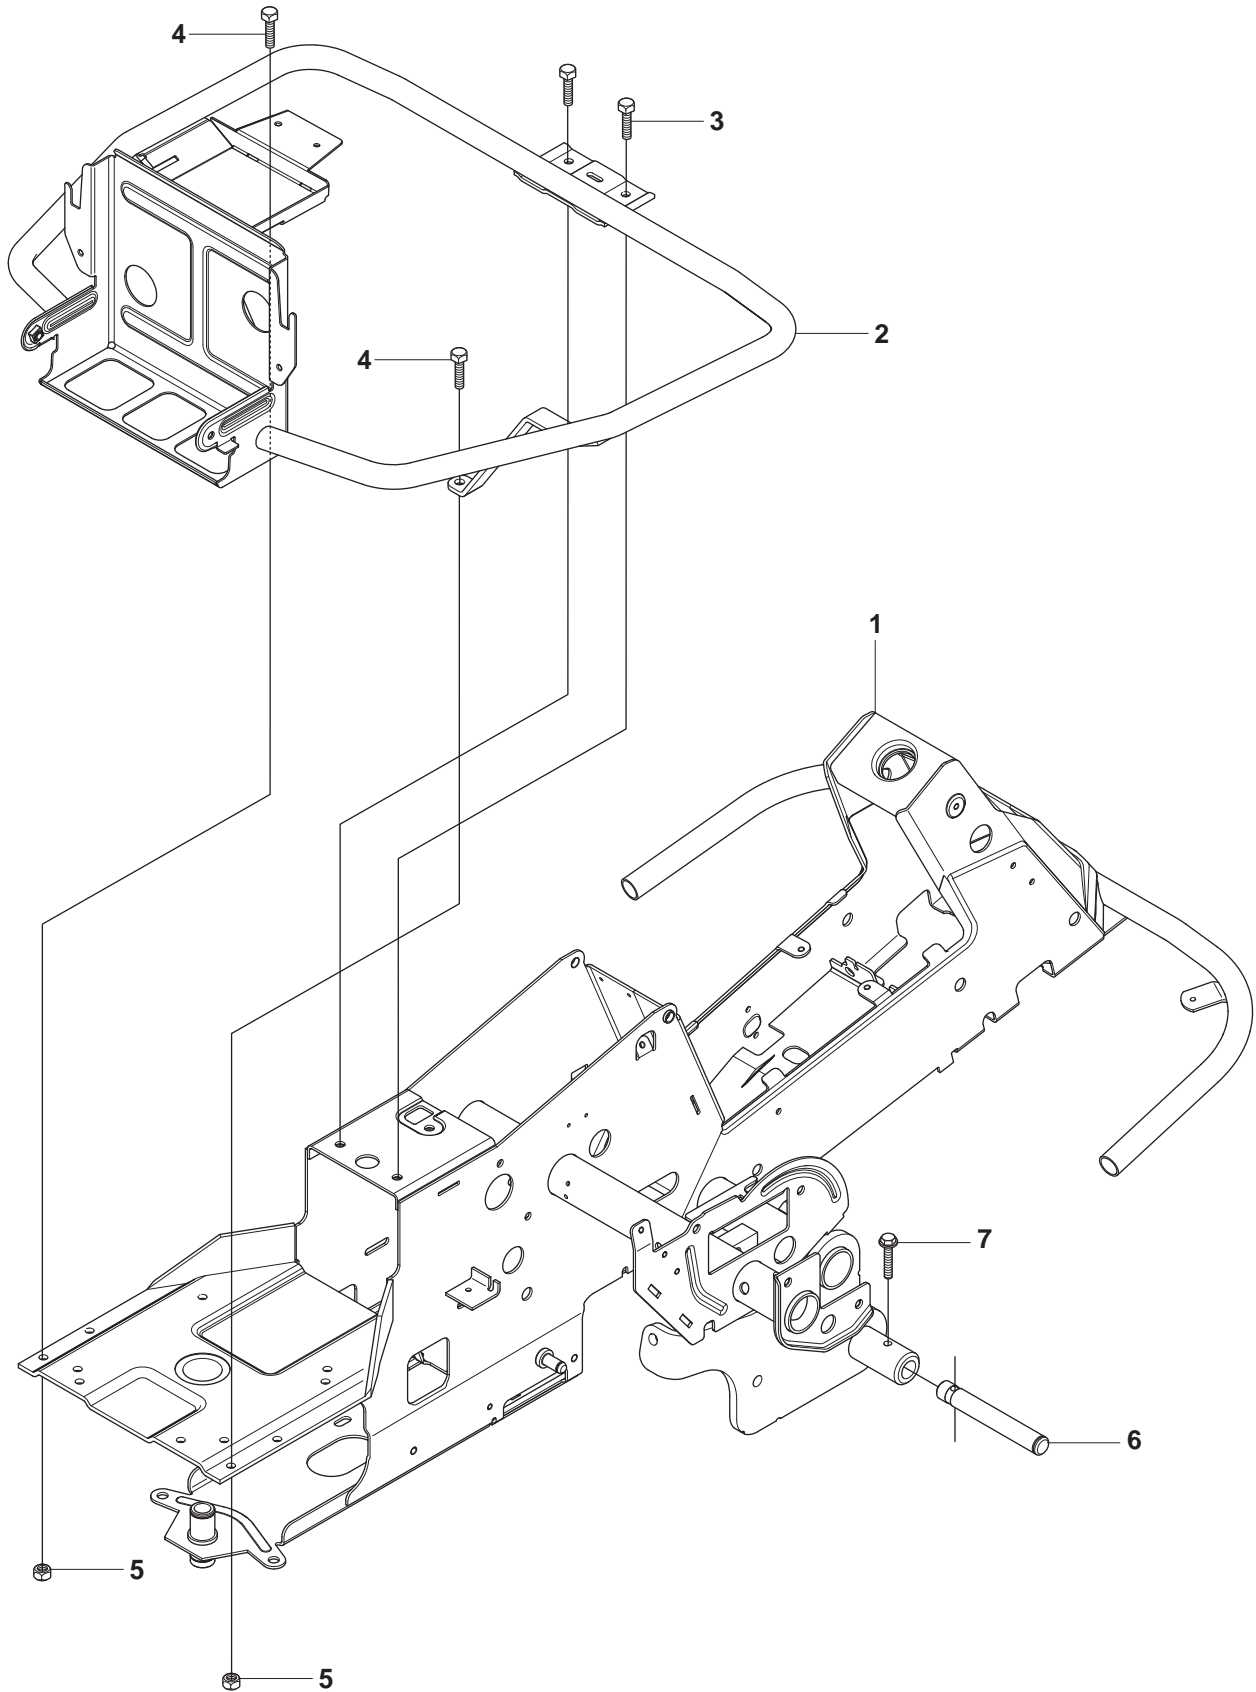

F RIDER R11R
CHASSIS

F RIDER R11R
CHASSIS

Pos.	Compl No.	Part No.	Description	Qty.	Notes
1		544 84 23-01		1	
2		544 24 45-01		1	
3		506 57 01-03		2	
4		725 24 51-71		2	
5		732 21 18-01		2	
6		535 47 08-01		2	
7		725 24 59-61		2