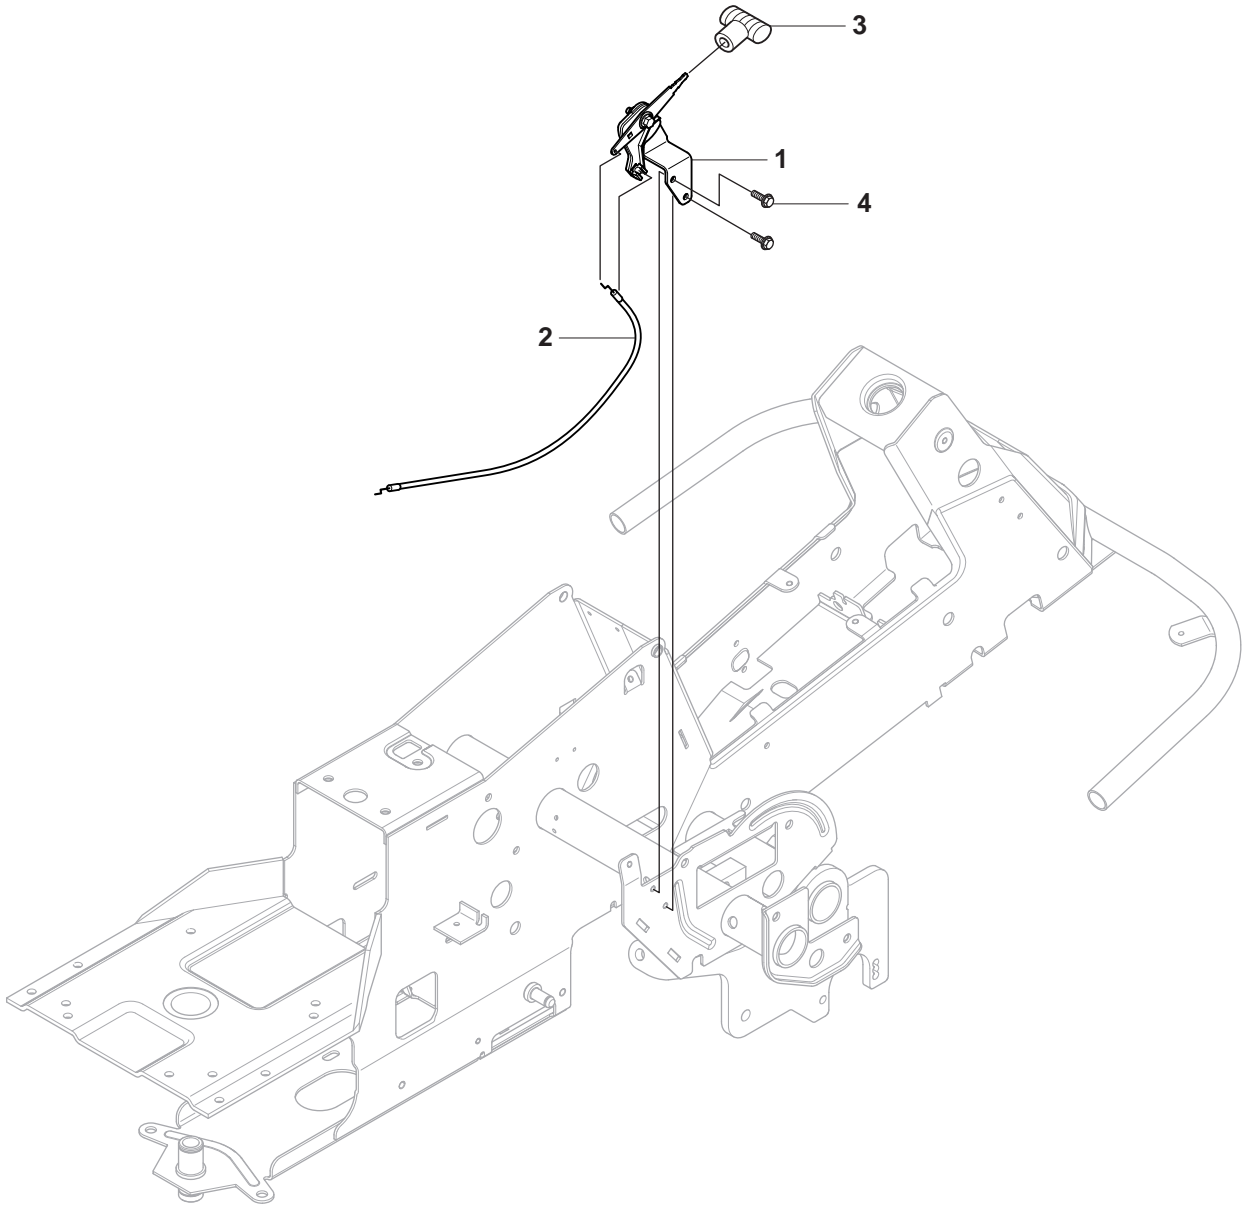

L RIDER R11R
CONTROLS

**RIDER R11R
CONTROLS**

Pos.	Compl No.	Part No.	Description	Qty.	Notes
1		544 30 15-01		1	
2		544 30 17-01		1	
3		506 88 91-01		1	
4		725 23 64-61		2