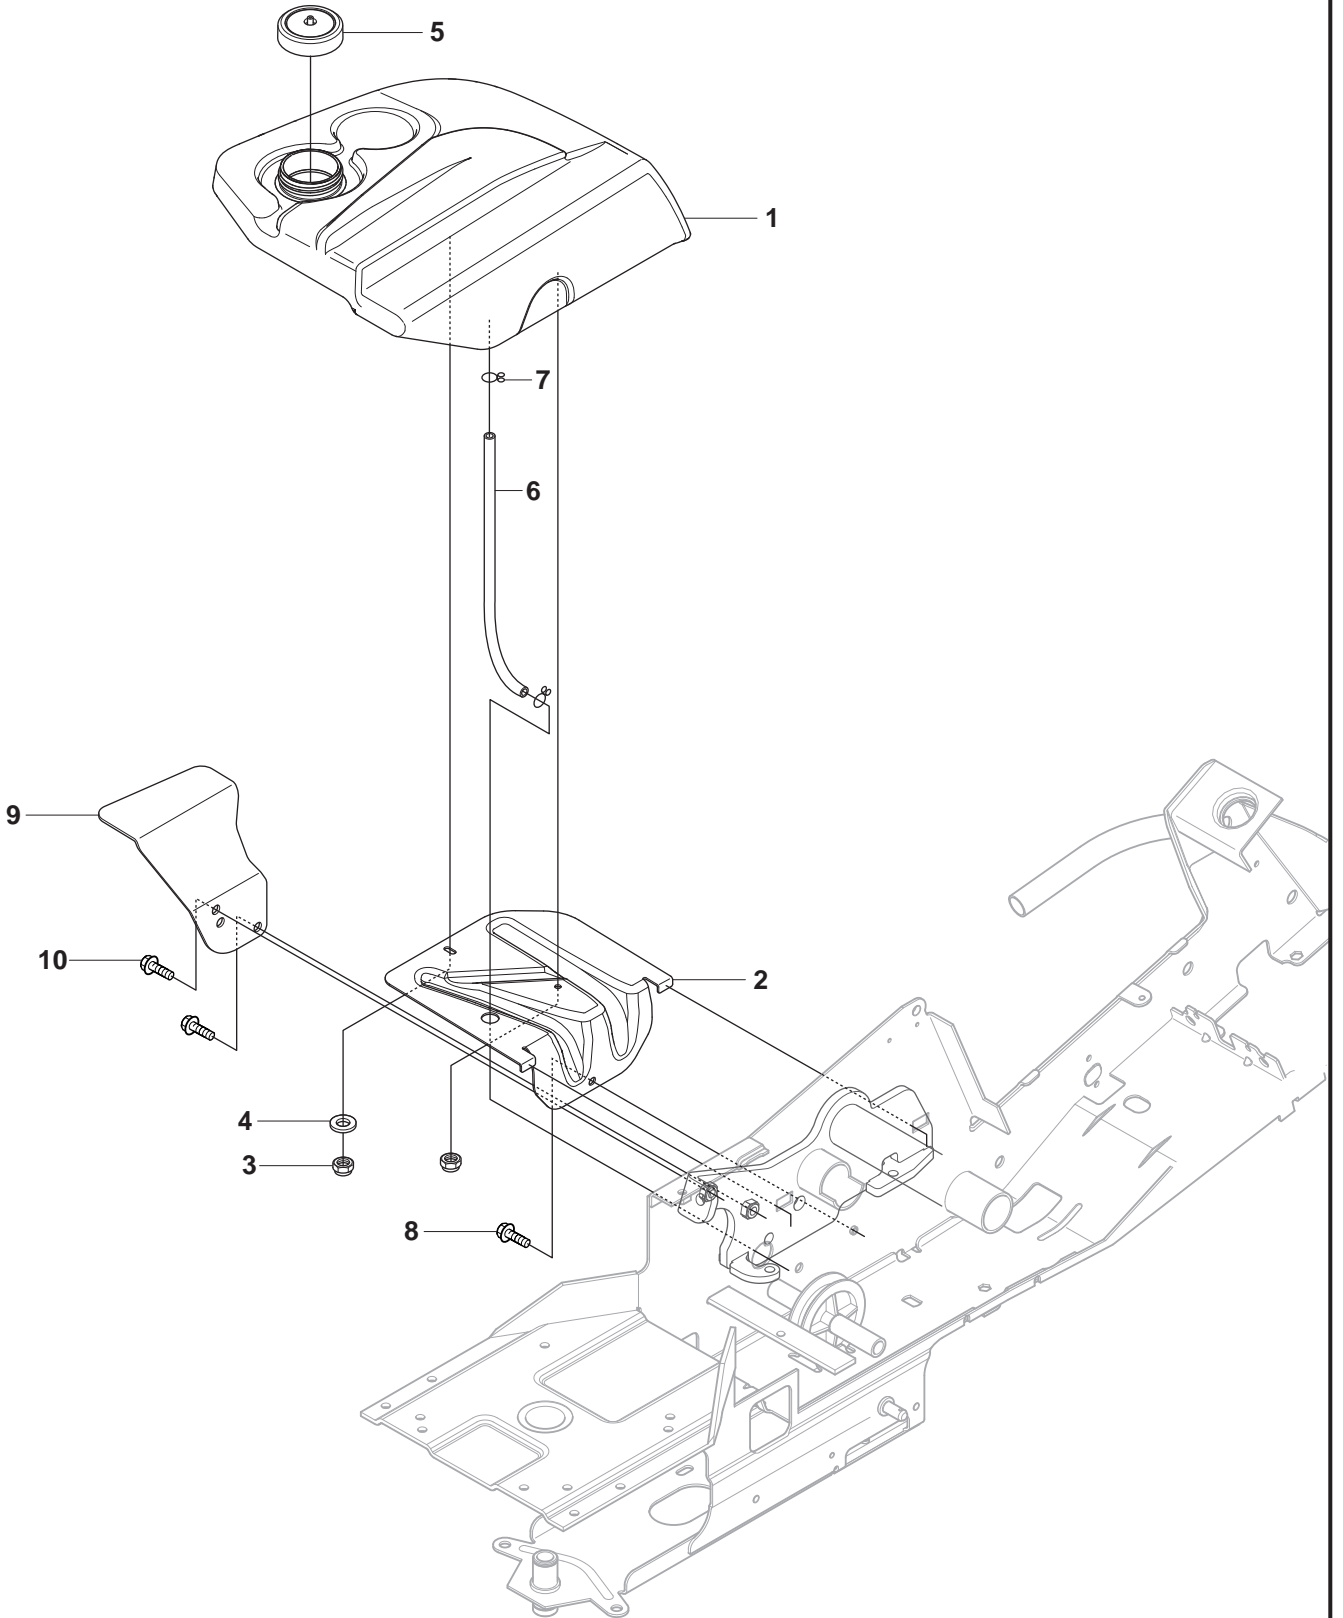

B RIDER R11R
FUEL SYSTEM

B RIDER R11R
FUEL SYSTEM

Pos.	Compl No.	Part No.	Description	Qty.	Notes
1		535 50 13-01		1	
2		544 32 93-01		1	
3		732 21 16-01		2	
4		734 11 56-01		1	
5		506 67 33-01		1	
6		506 94 67-07		1	
7		535 46 97-01		2	
8		725 23 64-61		1	
9		501 02 03-01		1	
10		725 24 93-71		2