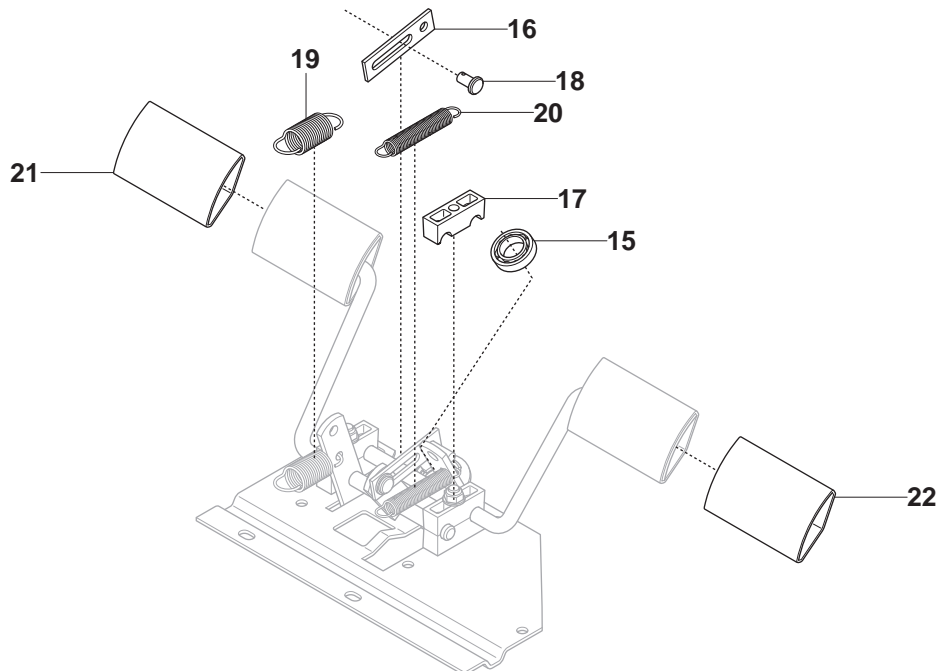

N RIDER R11R
PEDALS

PEDALS