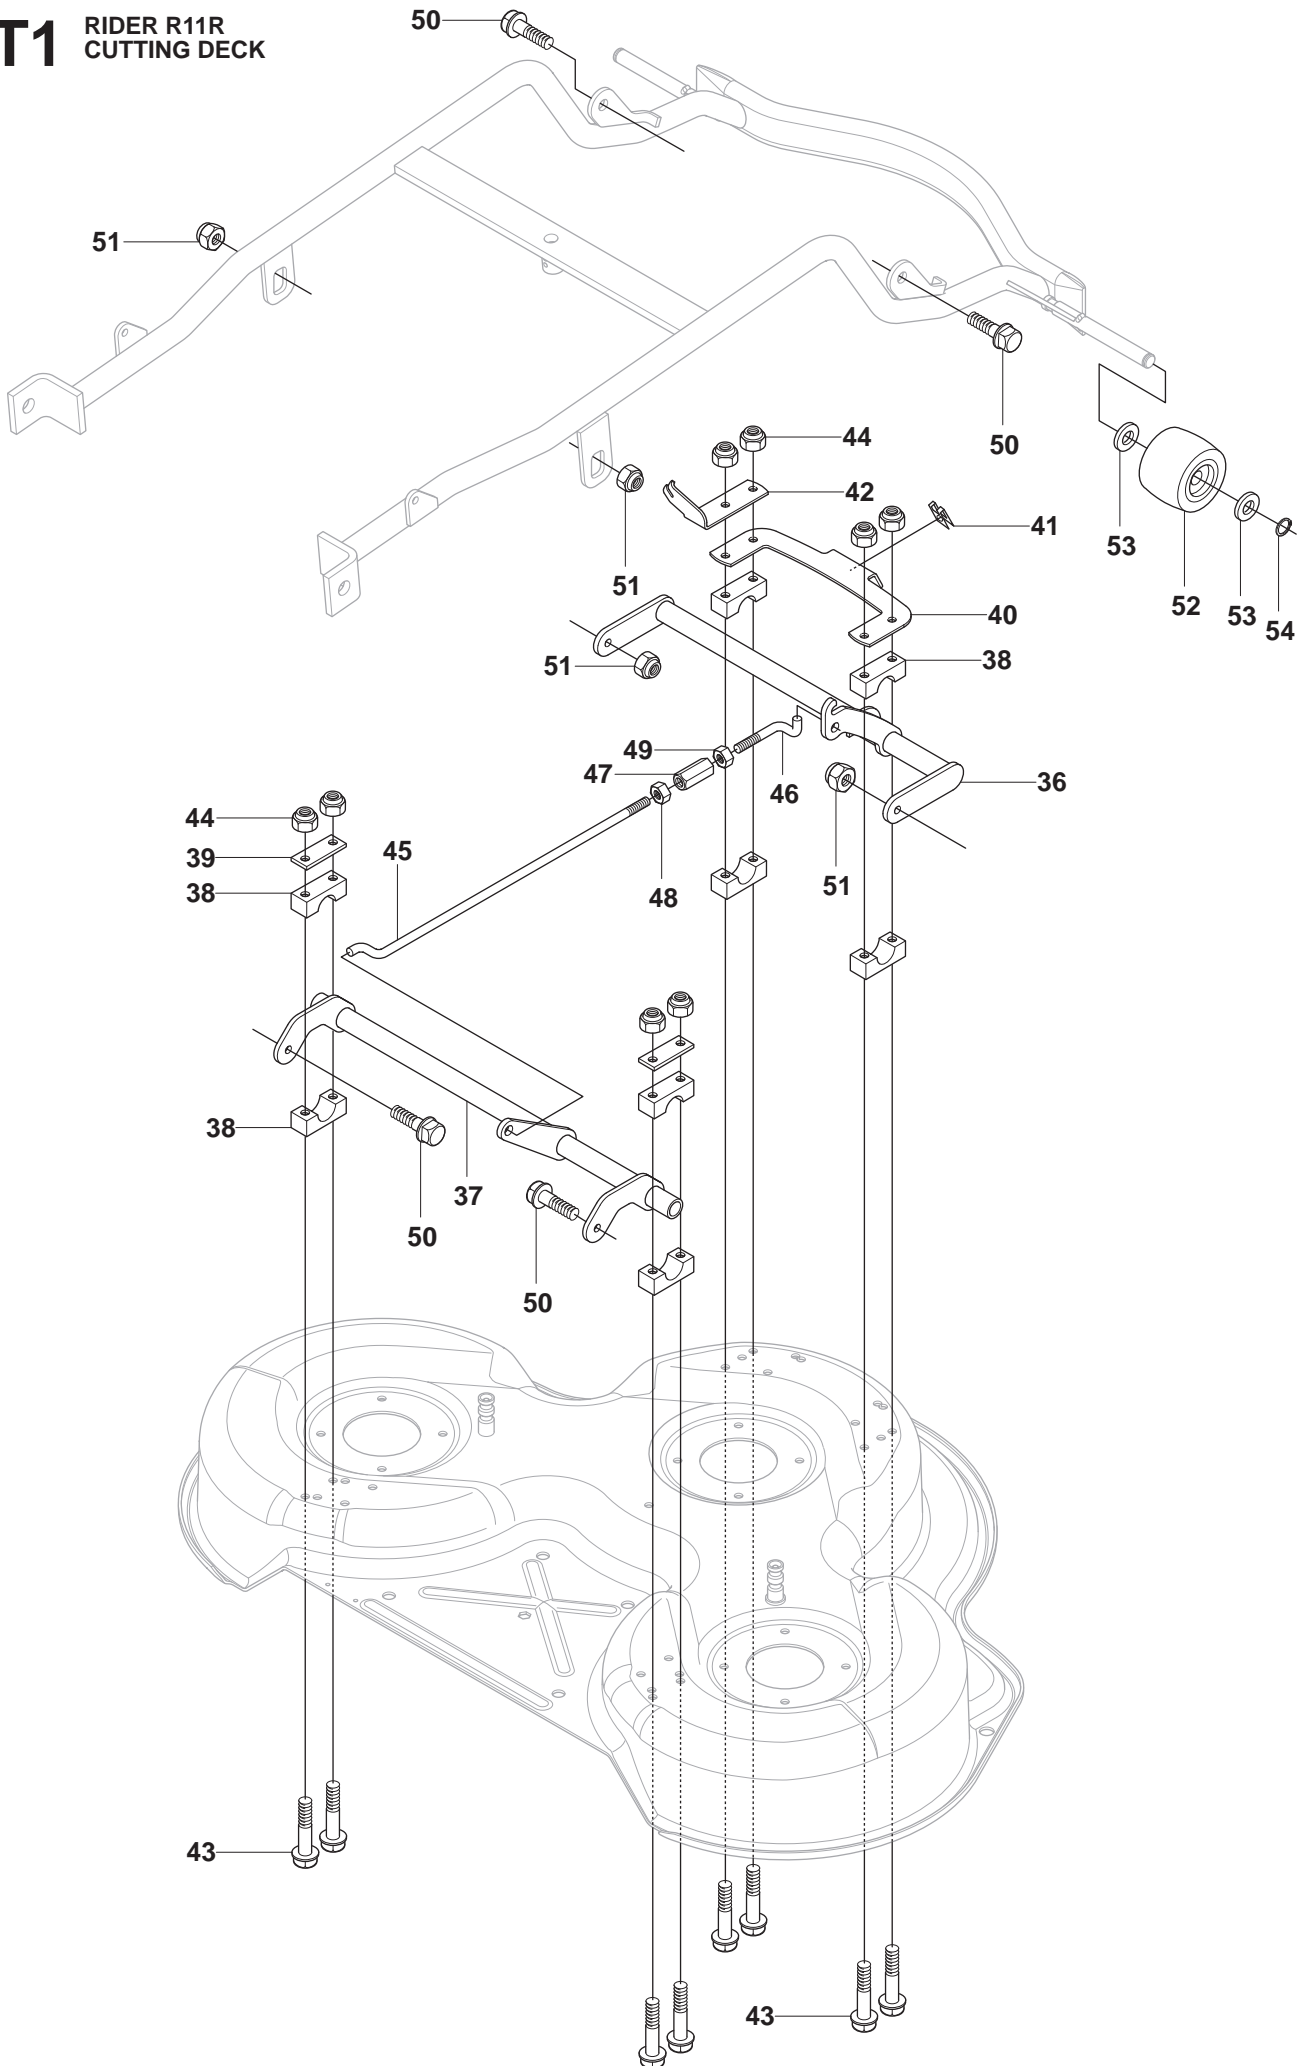

**RIDER R11R
ATTACHMENTS**

Pos.	Compl No.	Part No.	Description	Qty.	Notes
1		504 79 41-01		1	
2		506 89 58-01		2	
3		732 25 22-01		2	
4		506 67 19-01		2	
5		506 83 77-01		2	
6		731 23 20-51		4	
7		734 11 72-01		2	
8		506 96 66-01		1	
9		544 43 79-05		1	

T1 RIDER R11R CUTTING DECK