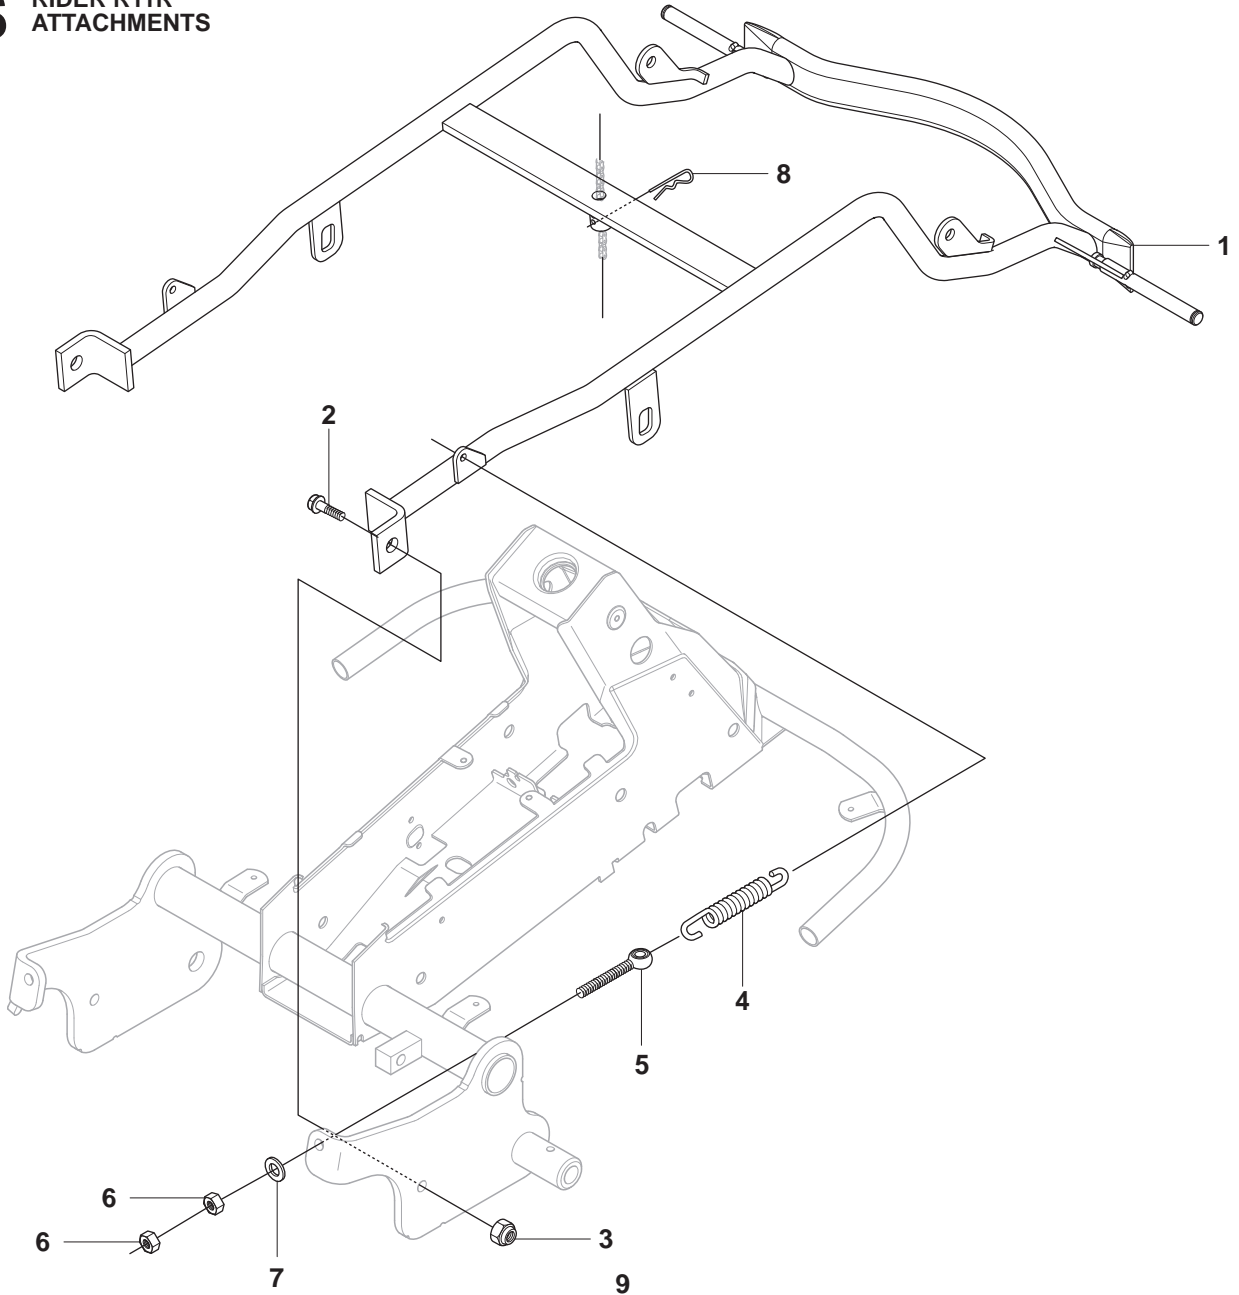

S RIDER R11R
ATTACHMENTS

**RIDER R11R
ATTACHMENTS**

Pos.	Compl No.	Part No.	Description	Qty.	Notes
1		504 79 41-01		1	
2		506 89 58-01		2	
3		732 25 22-01		2	
4		506 67 19-01		2	
5		506 83 77-01		2	
6		731 23 20-51		4	
7		734 11 72-01		2	
8		506 96 66-01		1	
9		544 43 79-05		1