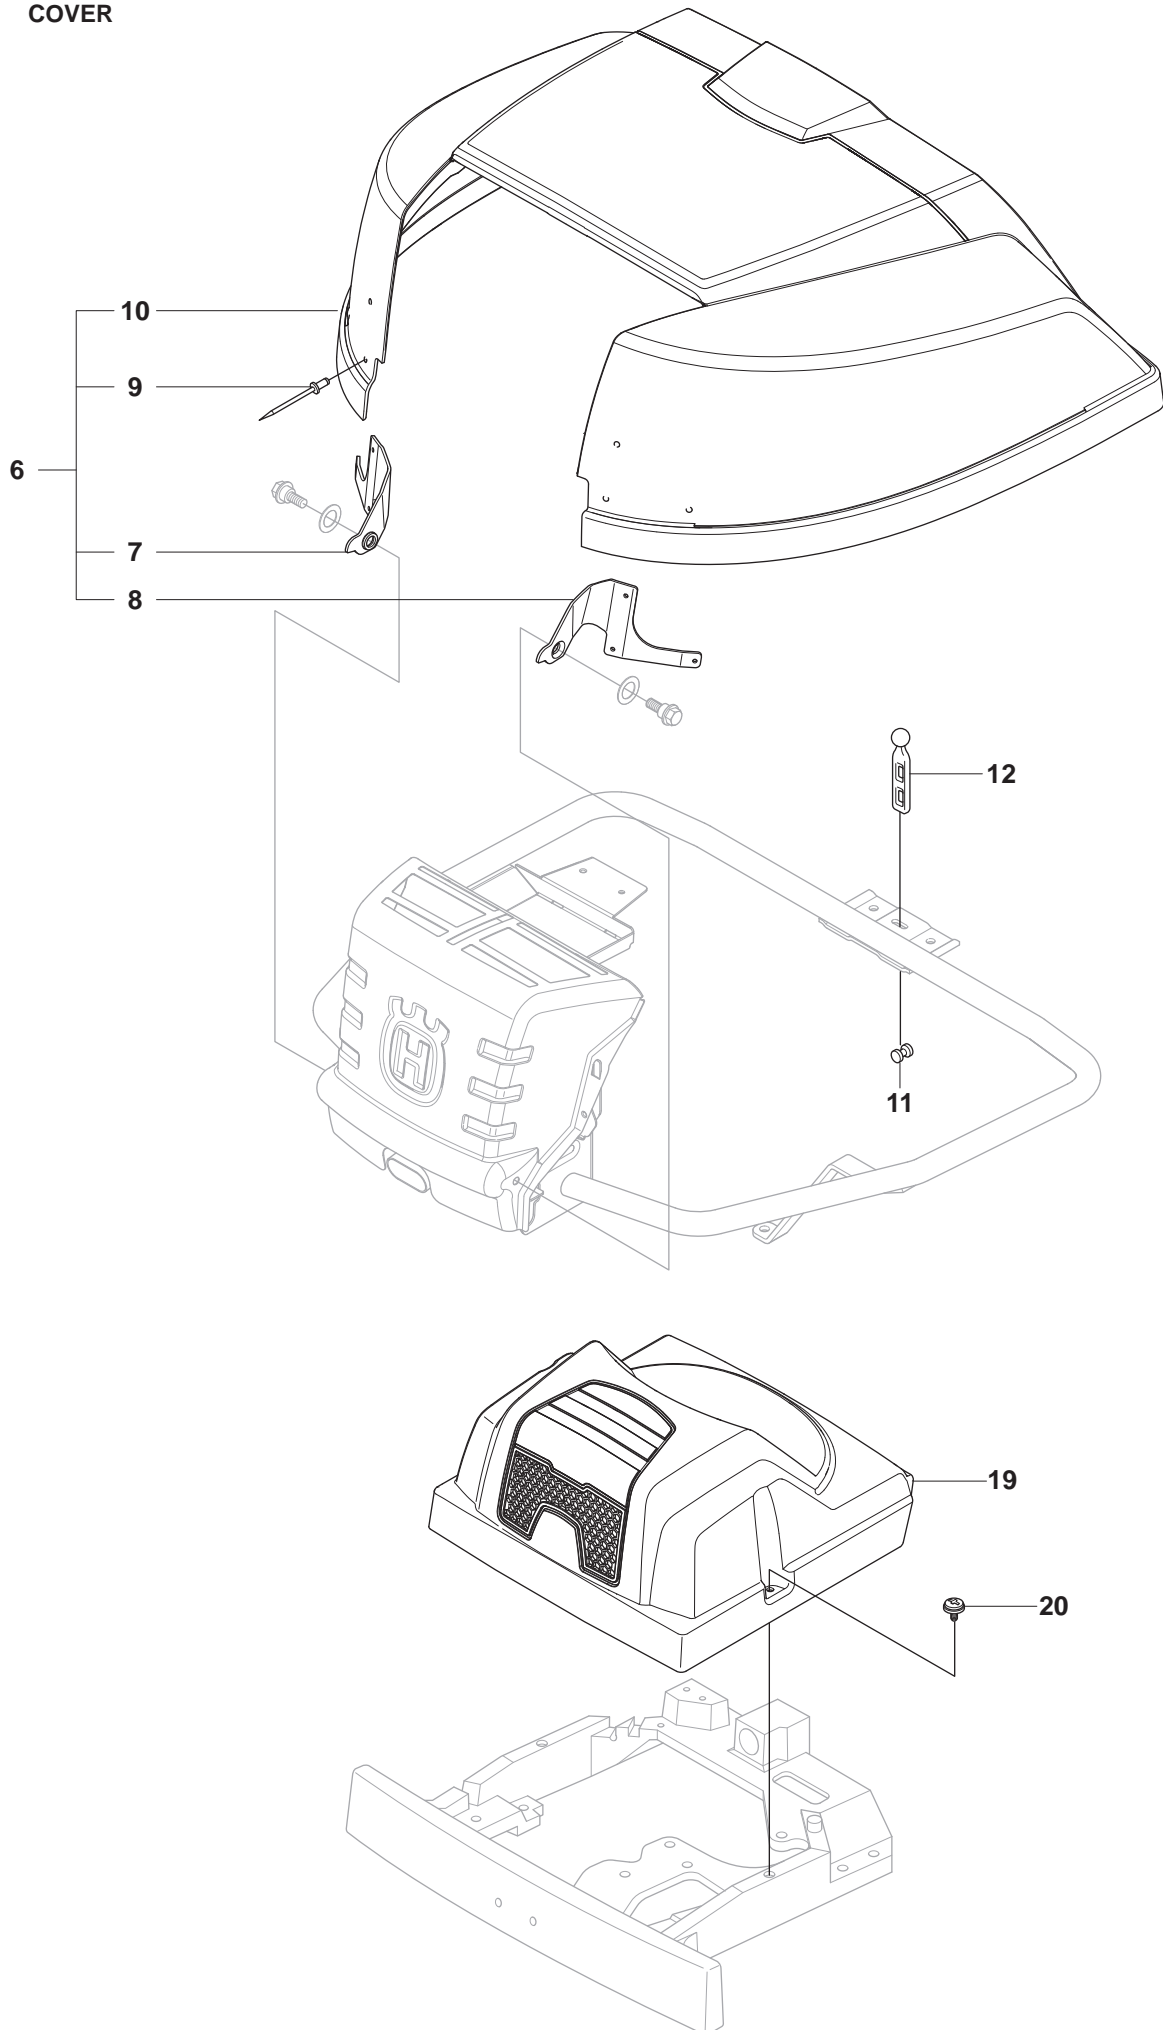

B RIDER R11R
FUEL SYSTEM

Pos.	Compl No.	Part No.	Description	Qty.	Notes
1		535 50 13-01		1	
2		544 32 93-01		1	
3		732 21 16-01		2	
4		734 11 56-01		1	
5		506 67 33-01		1	
6		506 94 67-07		1	
7		535 46 97-01		2	
8		725 23 64-61		1	
9		501 02 03-01		1	
10		725 24 93-71		2	

C1 RIDER R11R
COVER