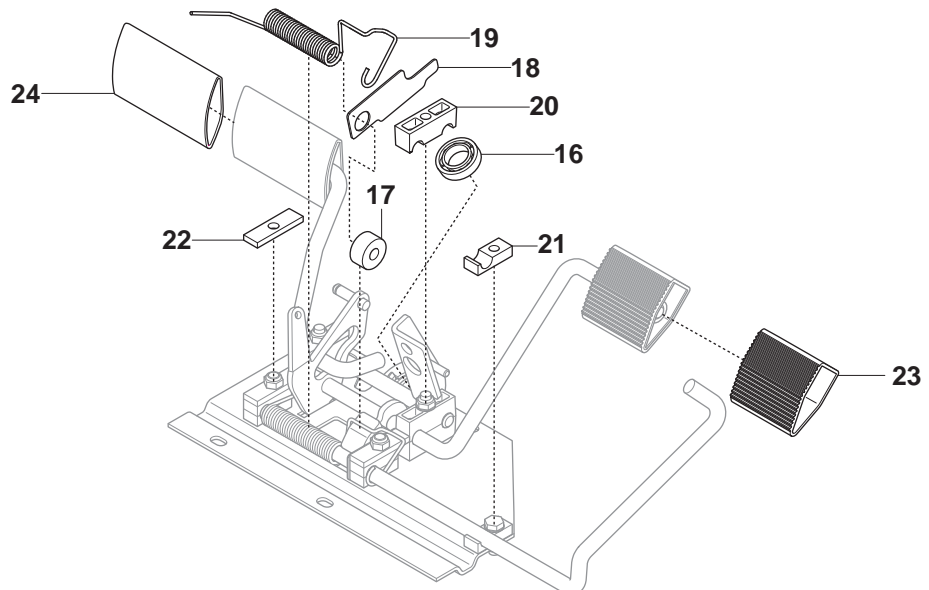

P RIDER R16C AWD
PEDALS

PEDALS