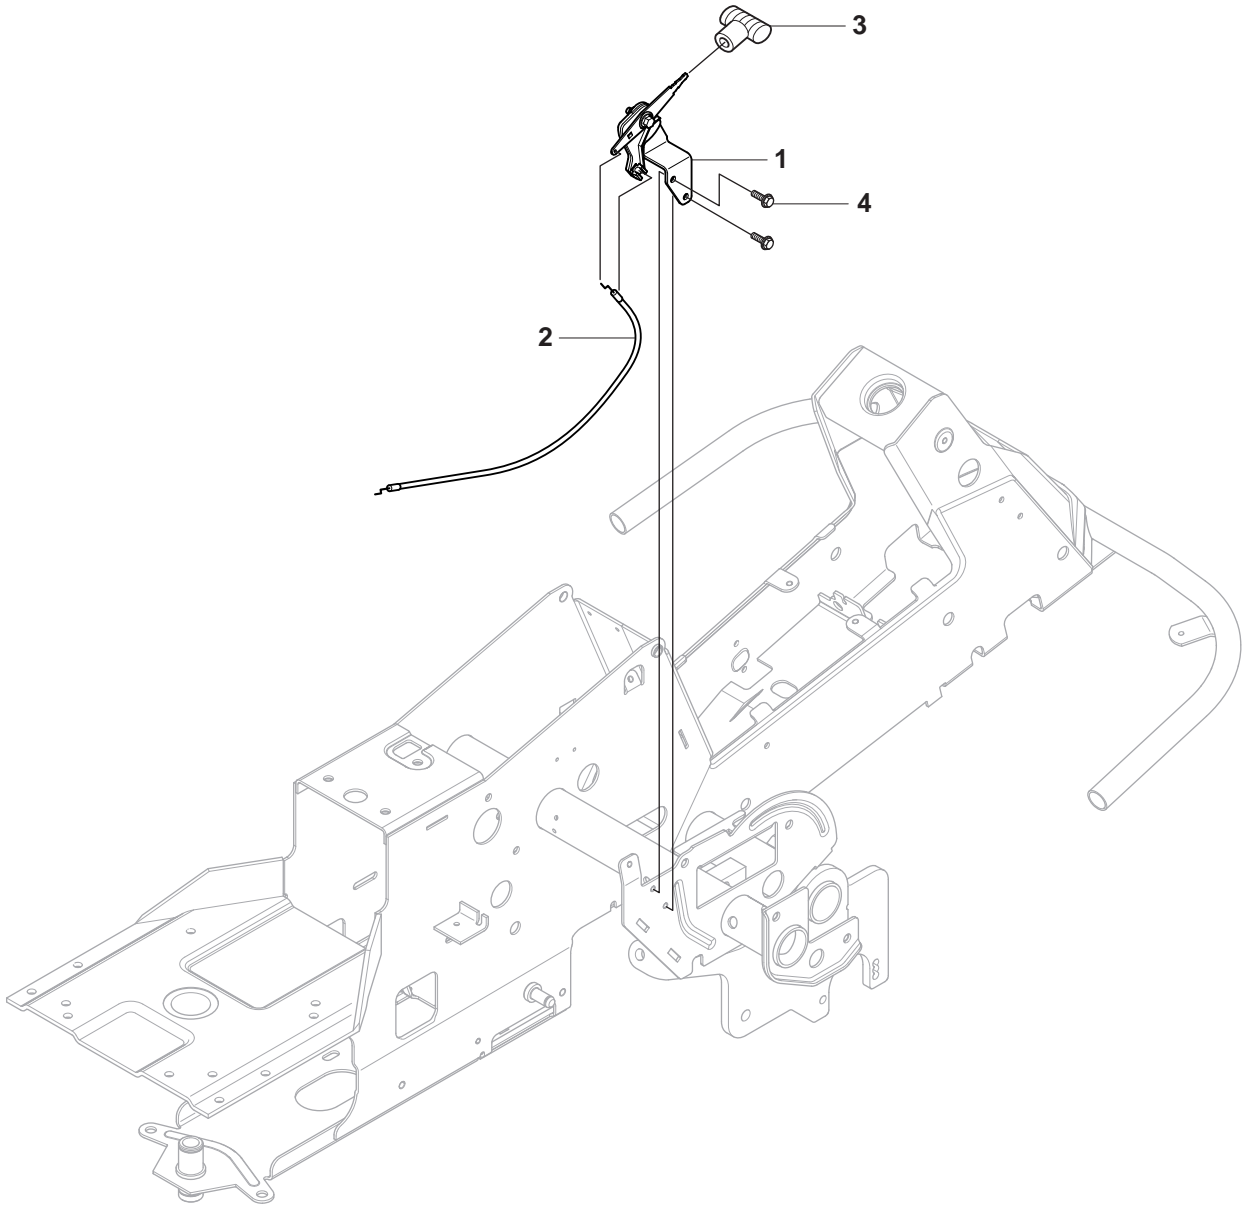

N RIDER R16C AWD
CONTROLS

N RIDER R16C AWD
CONTROLS

Pos.	Compl No.	Part No.	Description	Qty.	Notes
1		544 30 15-01		1	
2		544 30 17-01		1	
3		506 88 91-01		1	
4		725 23 64-61		2