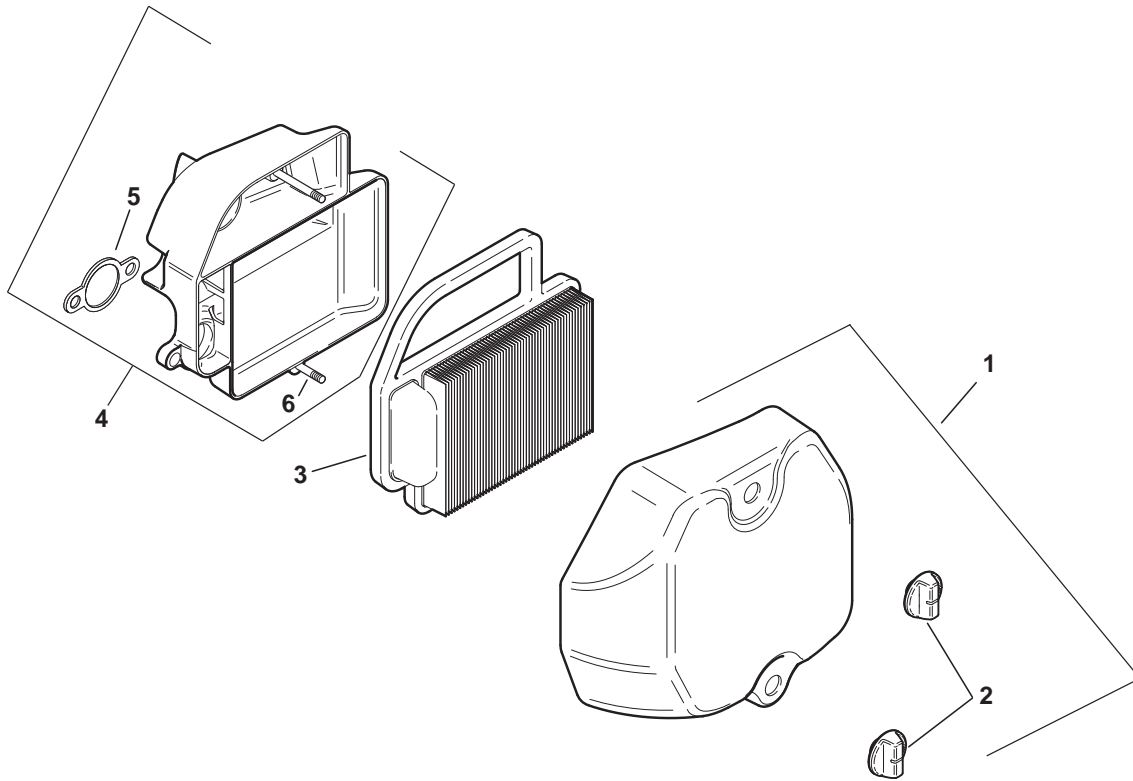

KOHLER ENGINE - MODEL NO. SV470, TYPE NO.0123

AIR INTAKE / FILTRATION