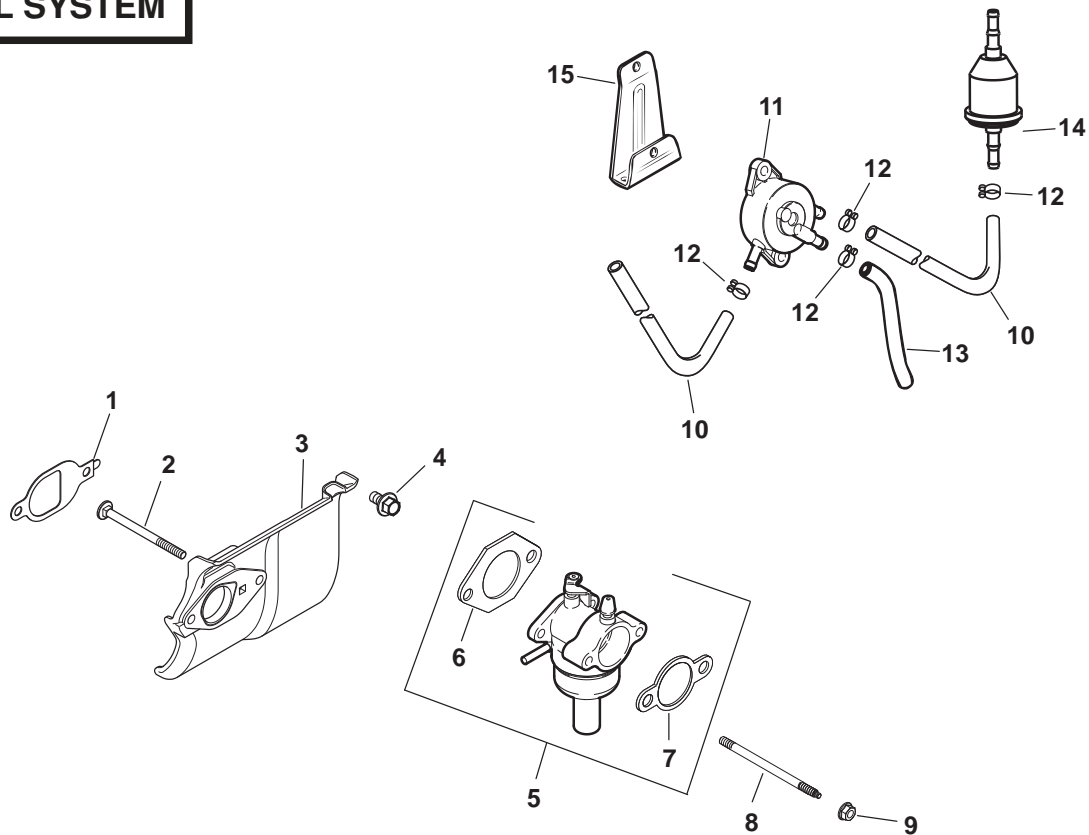

KOHLER ENGINE - MODEL NO. SV470, TYPE NO.0123

FUEL SYSTEM

DECALS