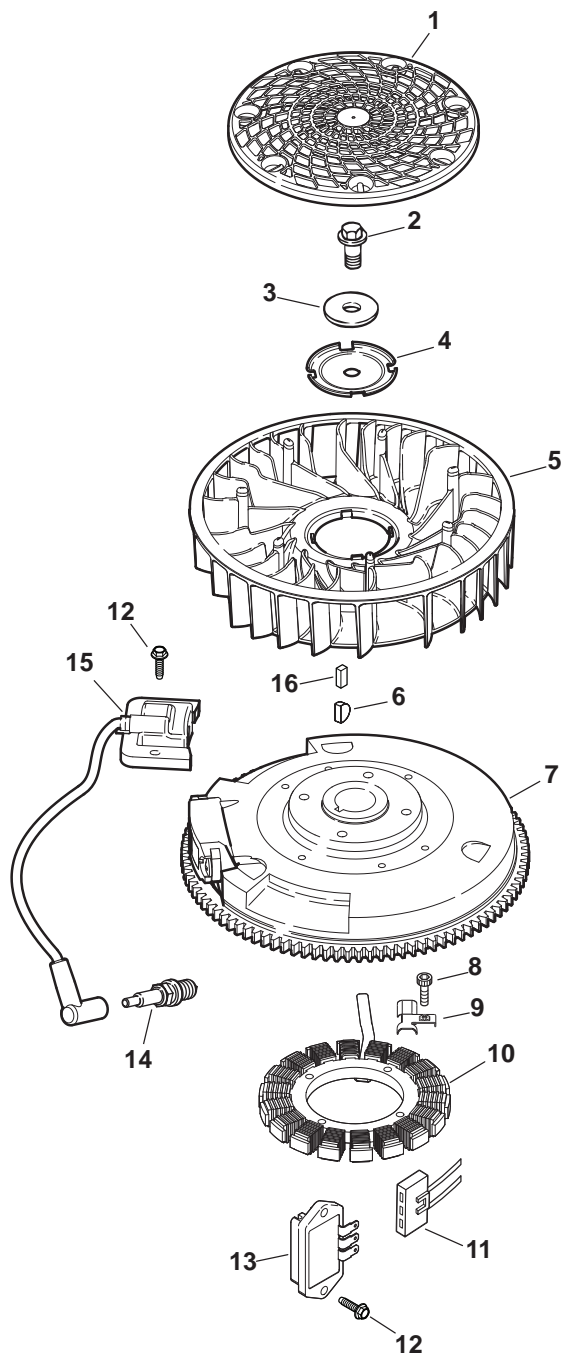

KOHLER ENGINE - MODEL NO. SV470, TYPE NO.0123

IGNITION / ELECTRICAL