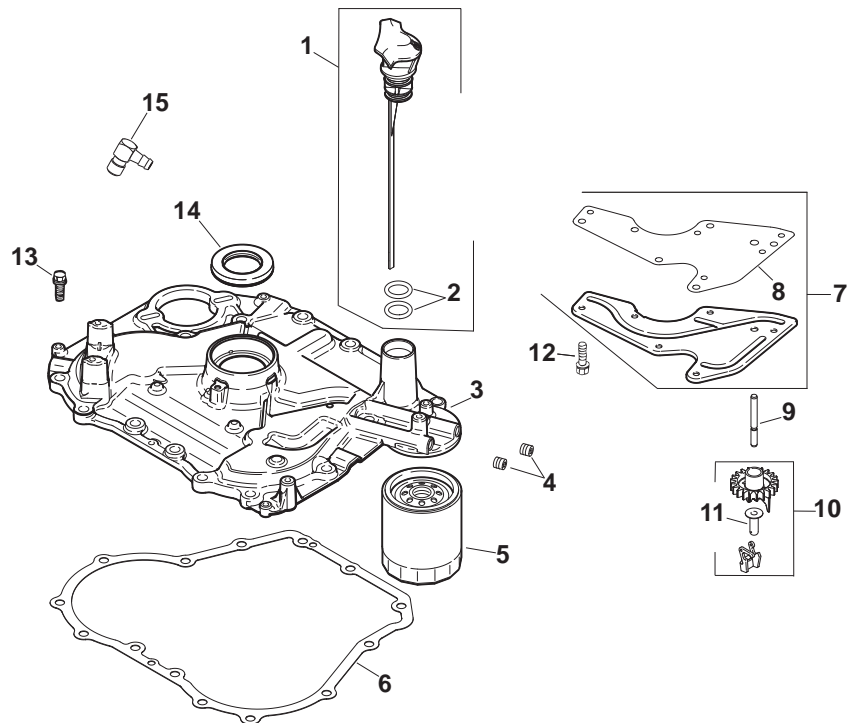

CRANKCASE

OIL PAN / LUBRICATION

KOHLER ENGINE - MODEL NO. SV470, TYPE NO.0123

CRANKCASE

KEY NO.	PART NO.	DESCRIPTION
1	1	Crankcase (use short block)
3	531 02 95-14 1	Seal, oil
4	523 06 03-01 1	Rod, connecting
5	531 02 95-77 1	Kit, piston w/ring set (89mm) (includes 6,7)
6	531 02 96-86 1	Ring set (89mm)
7	531 02 95-19 2	Retainer, piston pin
8	531 02 98-85 1	Tube, drainback
9	531 02 95-21 1	Kit,locating pin
10	504 57 79-01 1	Linkage, balance weight
11	531 02 95-23 1	Clip, hitch pin
12	531 02 95-24 1	Washer, flat 6 mm
13	531 02 95-39 1	Washer, flat 1/4"
14	531 02 95-25 1	Shaft, governor cross
15	531 02 98-39 1	Kit,oil pump assembly (includes 16,17)
16	531 02 95-27 2	Spacer, oil pump screw
17	531 02 95-28 2	Screw, oil pump
18	531 02 98-77 1	Kit, camshaft cntr-exhaust (includes 19)
19	531 02 95-32 1	Washer, thrust
20	531 02 95-33 2	Kit, cam lever assembly (includes 21)
21	531 02 95-34 2	Screw, shd thd frm m6x1x26
22	531 02 95-35 1	Kit, camshaft assembly (includes 23-25)
23	531 02 95-36 1	Spring, acr
24	531 02 95-37 1	Weight, acr
25	531 02 95-38 1	Washer, thrust -acr
26	531 02 95-35 1	Kit, camshaft assembly (includes 27)
27	531 02 95-38 1	Washer, thrust -acr

OIL PAN/LUBRICATION

KEY NO.	PART NO.	DESCRIPTION
1	510 44 22-01 1	Kit, dipstick blade (includes 2)
2	531 02 95-41 2	O-ring
3	504 57 73-01 1	Kit,plate, closure bearing (includes 6,15)
4	531 02 95-43 2	Plug, ctsk pipe 1/8"
5	531 02 95-03 1	Filter, oil
6	531 02 95-44 1	Gasket, closure plate
7	531 02 95-45 1	Kit, oil passage cover (includes 8)
8	531 02 95-46 1	Gasket, oil passage
9	531 02 95-47 1	Shaft, governor cross
10	531 02 95-48 1	Kit, governor gear assy (includes 11)
11	531 02 95-49 1	Pin, governor regulating
12	531 02 95-50 6	Screw, flg thd frm m5x0.8x13
13	504 58 04-01 14	Hex flange screw, 1/2 dog point
14	531 02 95-14 1	Seal, oil
15	531 02 98-73 1	Connector, 90° hose