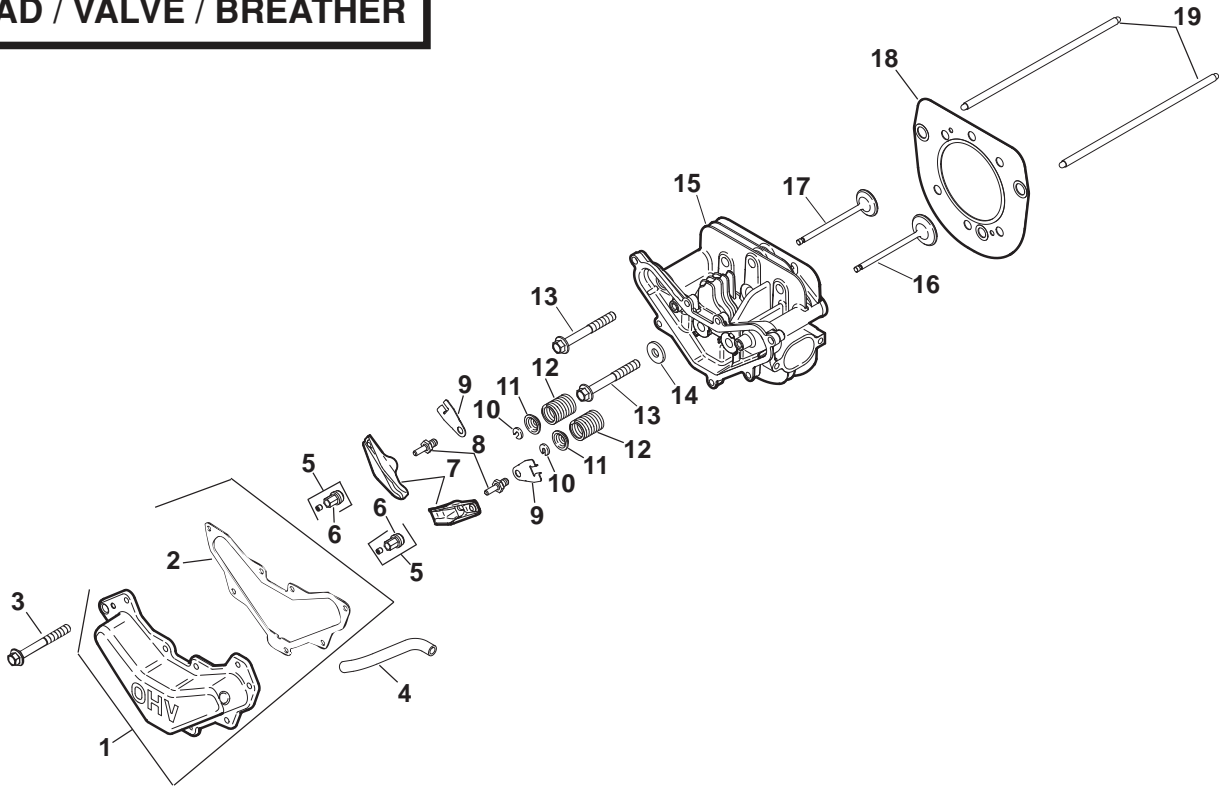

KOHLER ENGINE - MODEL NO. SV470, TYPE NO.0123

HEAD / VALVE / BREATHER