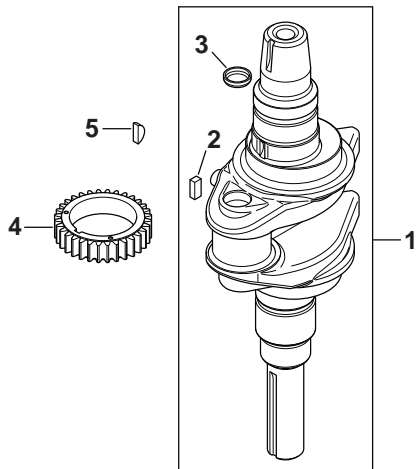

HEAD / VALVE / BREATHER

CRANKSHAFT

BLOWER HOUSING & BAFFLES

KOHLER ENGINE - MODEL NO. SV470, TYPE NO.0123

HEAD/VALVE/BREATHER

KEY NO.	PART NO.	DESCRIPTION
1	531 02 98-78 1	Kit, valve cover (includes 2)
2	531 02 95-54 1	Gasket, valve cover
3	531 02 95-55 7	Screw, flg thd frm m6x1.0x20
4	531 02 95-56 1	Hose, breather
5	531 02 95-57 2	Pivot, rocker arm
6	531 02 95-58 2	Screw, set
7	531 02 95-59 2	Arm, rocker
8	510 43 90-01 2	Stud, rocker
9	531 02 95-61 2	Plate, push rod guide
10	531 02 95-62 2	Lock, retainer
11	531 02 95-63 2	Cap, valve spring
12	531 02 95-64 2	Spring, valve
13	531 02 95-65 6	Screw, flg m10x1.5x80
14	531 02 95-66 1	Washer, flat 13/32"
15	531 02 95-67 1	Cylinder head assembly
16	531 02 95-68 1	Valve, exhaust
17	531 02 95-69 1	Valve, intake
18	531 02 96-90 1	Kit, cylinder head gasket (includes 2,13,14,12 041 01-s, 12 041 02-s & 20 041 07-s)
19	531 02 95-71 2	Rod, push

CRANKSHAFT

KEY NO.	PART NO.	DESCRIPTION
1	531 02 95-52 1	Kit, crankshaft (includes 2,3)
2	510 43 92-01 1	Key, straight
3	523 06 02-01 1	Plug, cup
4	531 02 95-12 1	Gear, crankshaft
5	531 02 95-11 1	Key, 3/16" x 5/8"