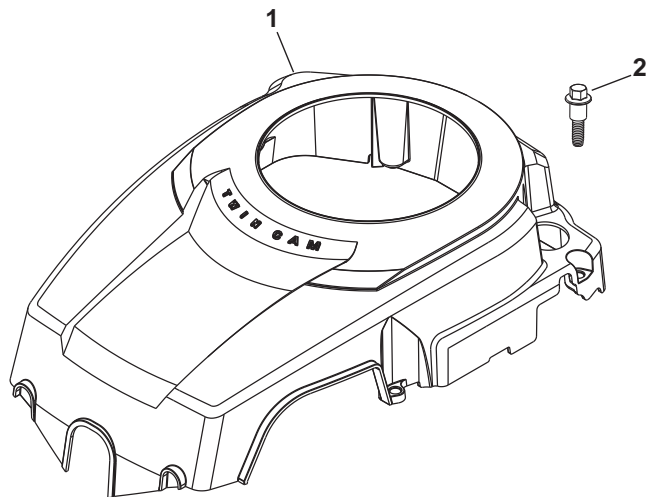

HEAD / VALVE / BREATHER

CRANKSHAFT

BLOWER HOUSING & BAFFLES

KOHLER ENGINE - MODEL NO. SV470, TYPE NO.0123

HEAD/VALVE/BREATHER

KEY NO.	PART NO.	DESCRIPTION
1	531 02 98-78 1	Kit, valve cover (includes 2)
2	531 02 95-54 1	Gasket, valve cover
3	531 02 95-55 7	Screw, flg thd frm m6x1.0x20
4	531 02 95-56 1	Hose, breather
5	531 02 95-57 2	Pivot, rocker arm
6	531 02 95-58 2	Screw, set
7	531 02 95-59 2	Arm, rocker
8	510 43 90-01 2	Stud, rocker
9	531 02 95-61 2	Plate, push rod guide
10	531 02 95-62 2	Lock, retainer
11	531 02 95-63 2	Cap, valve spring
12	531 02 95-64 2	Spring, valve
13	531 02 95-65 6	Screw, flg m10x1.5x80
14	531 02 95-66 1	Washer, flat 13/32"
15	531 02 95-67 1	Cylinder head assembly
16	531 02 95-68 1	Valve, exhaust
17	531 02 95-69 1	Valve, intake
18	531 02 96-90 1	Kit, cylinder head gasket (includes 2,13,14,12 041 01-s, 12 041 02-s & 20 041 07-s)
19	531 02 95-71 2	Rod, push

CRANKSHAFT

KEY NO.	PART NO.	DESCRIPTION
1	531 02 95-52 1	Kit, crankshaft (includes 2,3)
2	510 43 92-01 1	Key, straight
3	523 06 02-01 1	Plug, cup
4	531 02 95-12 1	Gear, crankshaft
5	531 02 95-11 1	Key, 3/16" x 5/8"