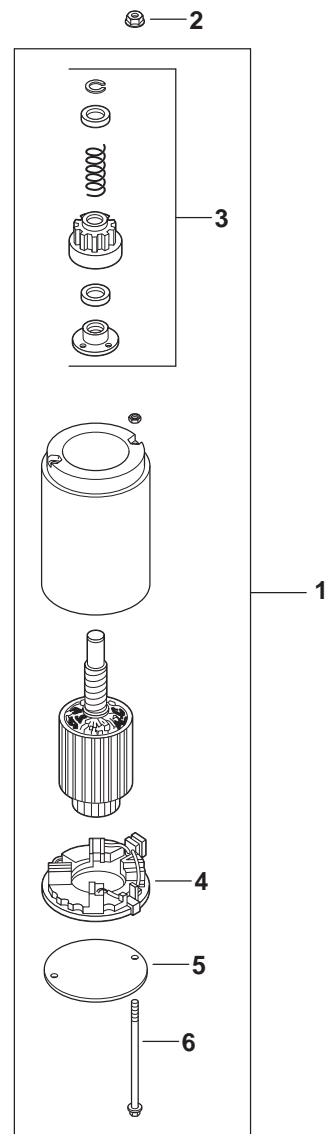

STARTING SYSTEM