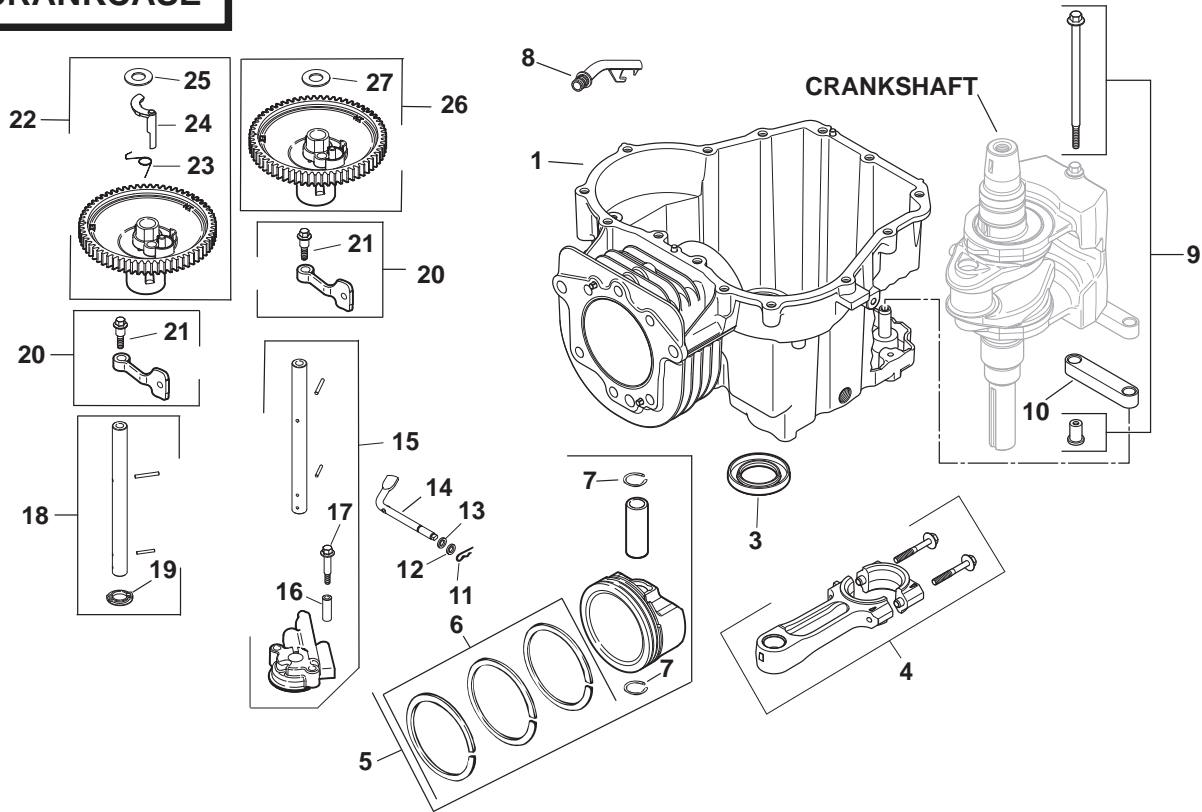

CRANKSHAFT

KEY NO.	PART NO.	DESCRIPTION
1	531 02 95-52 1	Kit, crankshaft (includes 2,3)
2	510 43 92-01 1	Key, straight
3	523 06 02-01 1	Plug, cup
4	531 02 95-12 1	Gear, crankshaft
5	531 02 95-11 1	Key, 3/16" x 5/8"

CRANKCASE

OIL PAN / LUBRICATION

KOHLER ENGINE - MODEL NO. SV470, TYPE NO.0123

CRANKCASE

KEY NO.	PART NO.	DESCRIPTION
1	1	Crankcase (use short block)
3	531 02 95-14 1	Seal, oil
4	523 06 03-01 1	Rod, connecting
5	531 02 95-77 1	Kit, piston w/ring set (89mm) (includes 6,7)
6	531 02 96-86 1	Ring set (89mm)
7	531 02 95-19 2	Retainer, piston pin
8	531 02 98-85 1	Tube, drainback
9	531 02 95-21 1	Kit,locating pin
10	504 57 79-01 1	Linkage, balance weight
11	531 02 95-23 1	Clip, hitch pin
12	531 02 95-24 1	Washer, flat 6 mm
13	531 02 95-39 1	Washer, flat 1/4"
14	531 02 95-25 1	Shaft, governor cross
15	531 02 98-39 1	Kit,oil pump assembly (includes 16,17)
16	531 02 95-27 2	Spacer, oil pump screw
17	531 02 95-28 2	Screw, oil pump
18	531 02 98-77 1	Kit, camshaft cntr-exhaust (includes 19)
19	531 02 95-32 1	Washer, thrust
20	531 02 95-33 2	Kit, cam lever assembly (includes 21)
21	531 02 95-34 2	Screw, shd thd frm m6x1x26
22	531 02 95-35 1	Kit, camshaft assembly (includes 23-25)
23	531 02 95-36 1	Spring, acr
24	531 02 95-37 1	Weight, acr
25	531 02 95-38 1	Washer, thrust -acr
26	531 02 95-35 1	Kit, camshaft assembly (includes 27)
27	531 02 95-38 1	Washer, thrust -acr