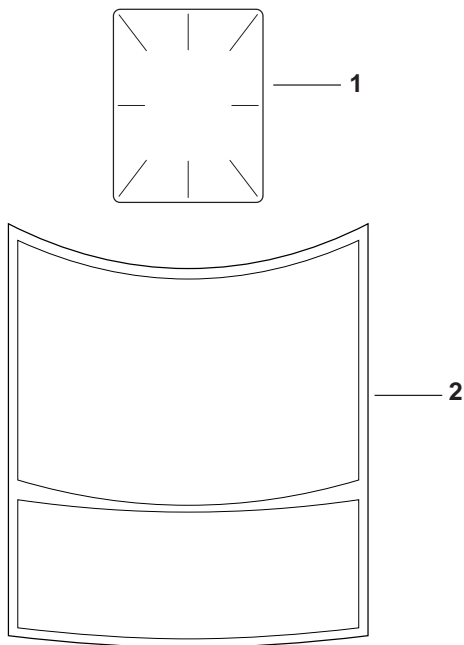

Artwork is representative.
Actual labels may differ depending on model and specification number.