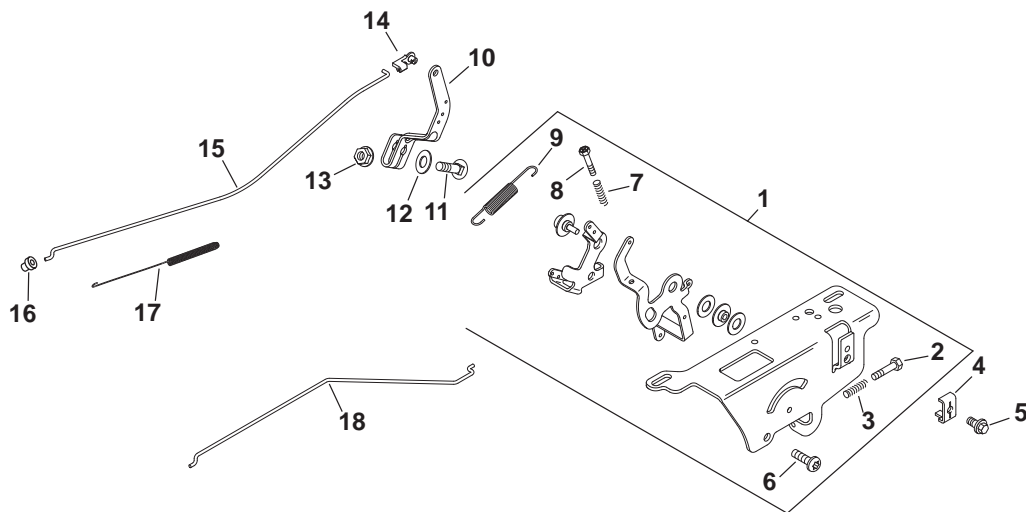

OIL PAN/LUBRICATION

KEY NO.	PART NO.	DESCRIPTION
1	510 44 22-01 1	Kit, dipstick blade (includes 2)
2	531 02 95-41 2	O-ring
3	504 57 73-01 1	Kit,plate, closure bearing (includes 6,15)
4	531 02 95-43 2	Plug, ctsk pipe 1/8"
5	531 02 95-03 1	Filter, oil
6	531 02 95-44 1	Gasket, closure plate
7	531 02 95-45 1	Kit, oil passage cover (includes 8)
8	531 02 95-46 1	Gasket, oil passage
9	531 02 95-47 1	Shaft, governor cross
10	531 02 95-48 1	Kit, governor gear assy (includes 11)
11	531 02 95-49 1	Pin, governor regulating
12	531 02 95-50 6	Screw, flg thd frm m5x0.8x13
13	504 58 04-01 14	Hex flange screw, 1/2 dog point
14	531 02 95-14 1	Seal, oil
15	531 02 98-73 1	Connector, 90° hose

ACCESSORIES

KEY NO.	PART NO.	DESCRIPTION
1	531 02 96-32 1	Gasket, exhaust

KOHLER ENGINE - MODEL NO. SV470, TYPE NO.0123

AIR INTAKE / FILTRATION

ENGINE CONTROLS

KOHLER ENGINE - MODEL NO. SV470, TYPE NO.0123

ENGINE CONTROLS

KEY NO.	PART NO.	DESCRIPTION
1	531 02 98-79 1	Kit, speed control assembly (includes 2,3, 6-9)
2	531 02 96-18 1	Screw, phl thd frm m4x0.7x25
3	531 02 96-17 1	Spring, speed control (short)
4	531 02 96-13 1	Clamp, cable
5	531 02 96-14 1	Screw, lbd thd frm m5x0.8x16
6	531 02 96-15 2	Screw, lbd skt m6x1.0x20
7	531 02 96-17 2	Spring, speed control (short)
8	531 02 96-18 2	Screw, phl thd frm m4x0.7x25
9	531 02 96-23 1	Spring, governor
10	531 02 96-19 1	Lever, governor
11	531 02 96-20 1	Bolt, rd hd sq nck 1/4-20x1"
12	531 02 96-06 1	Washer, int tooth lock 1/4"
13	531 02 96-22 1	Nut, hex flg 1/4-20"
14	531 02 96-24 1	Bushing, throttle linkage
15	531 02 96-25 1	Linkage, throttle
16	531 02 96-26 1	Bushing, linkage retaining
17	531 02 98-96 1	Spring, linkage
18	531 02 96-16 1	Linkage, choke