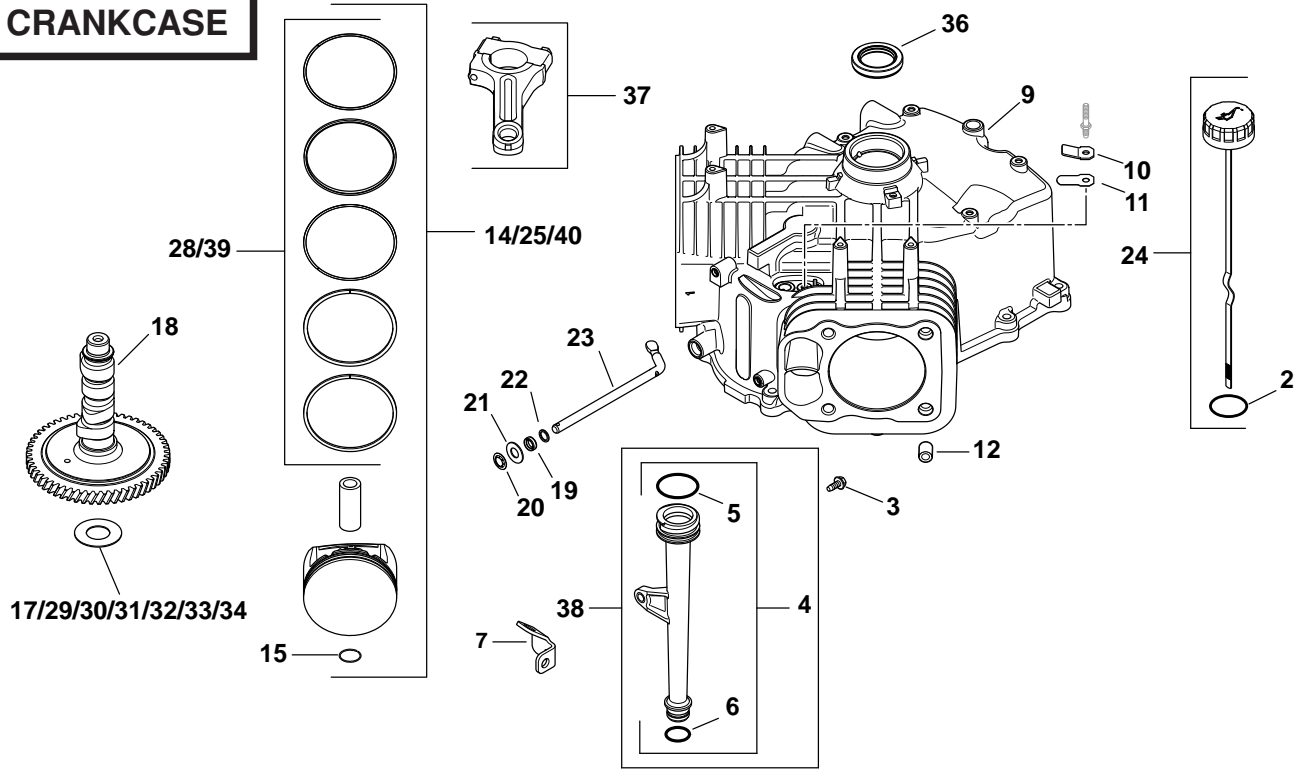

KOHLER ENGINE - MODEL NO. SV730, TYPE NO.0022

CRANKCASE