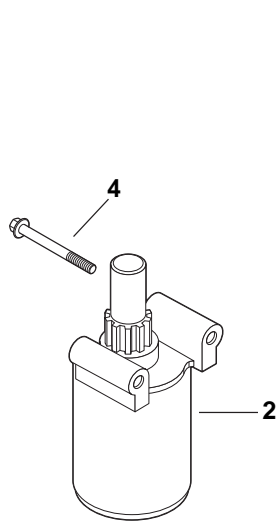

STARTING SYSTEM