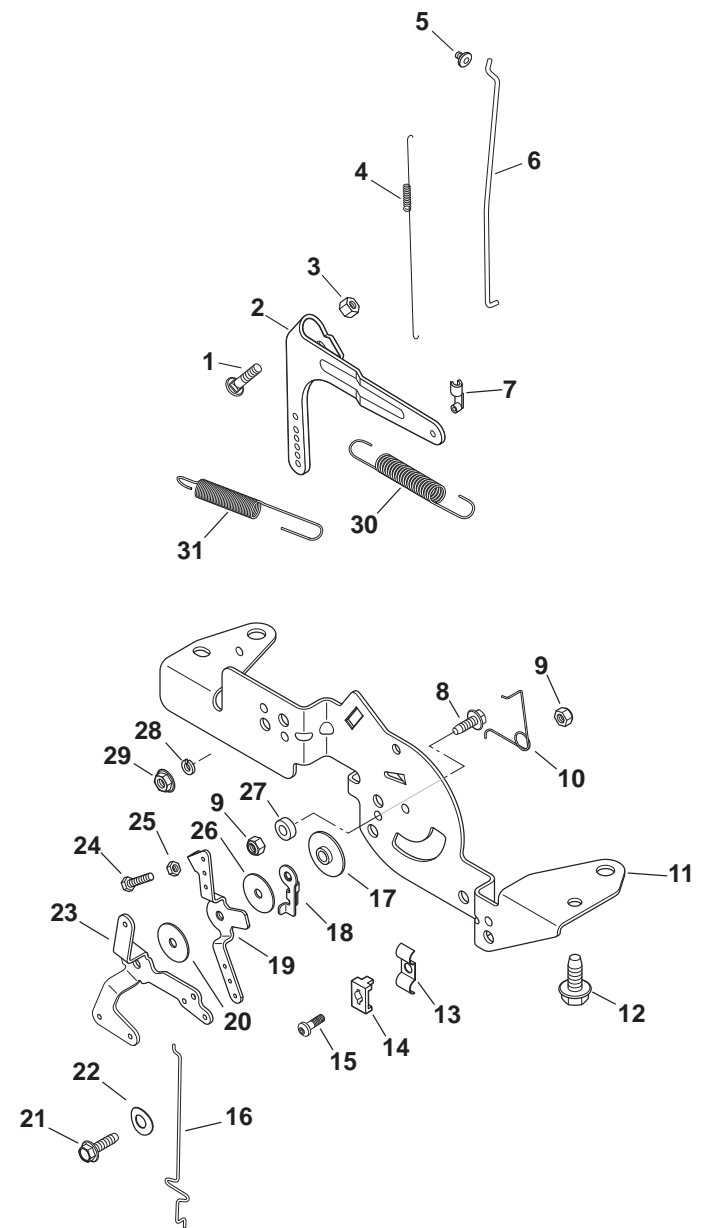

ENGINE CONTROL