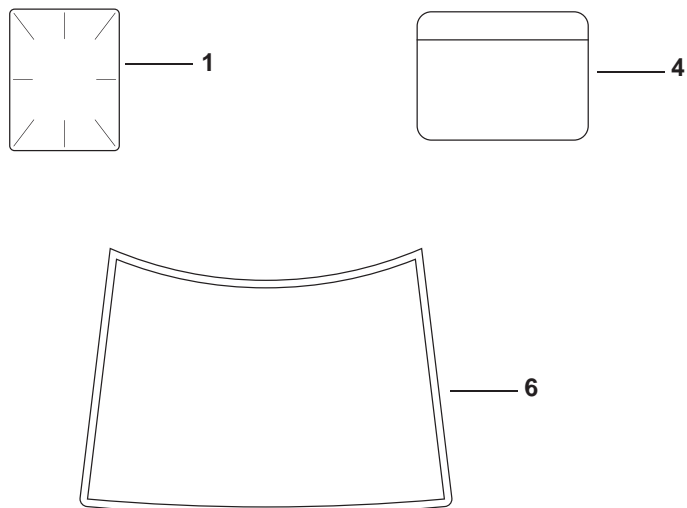

Artwork is representative.
Actual labels may differ depending on model and specification number.