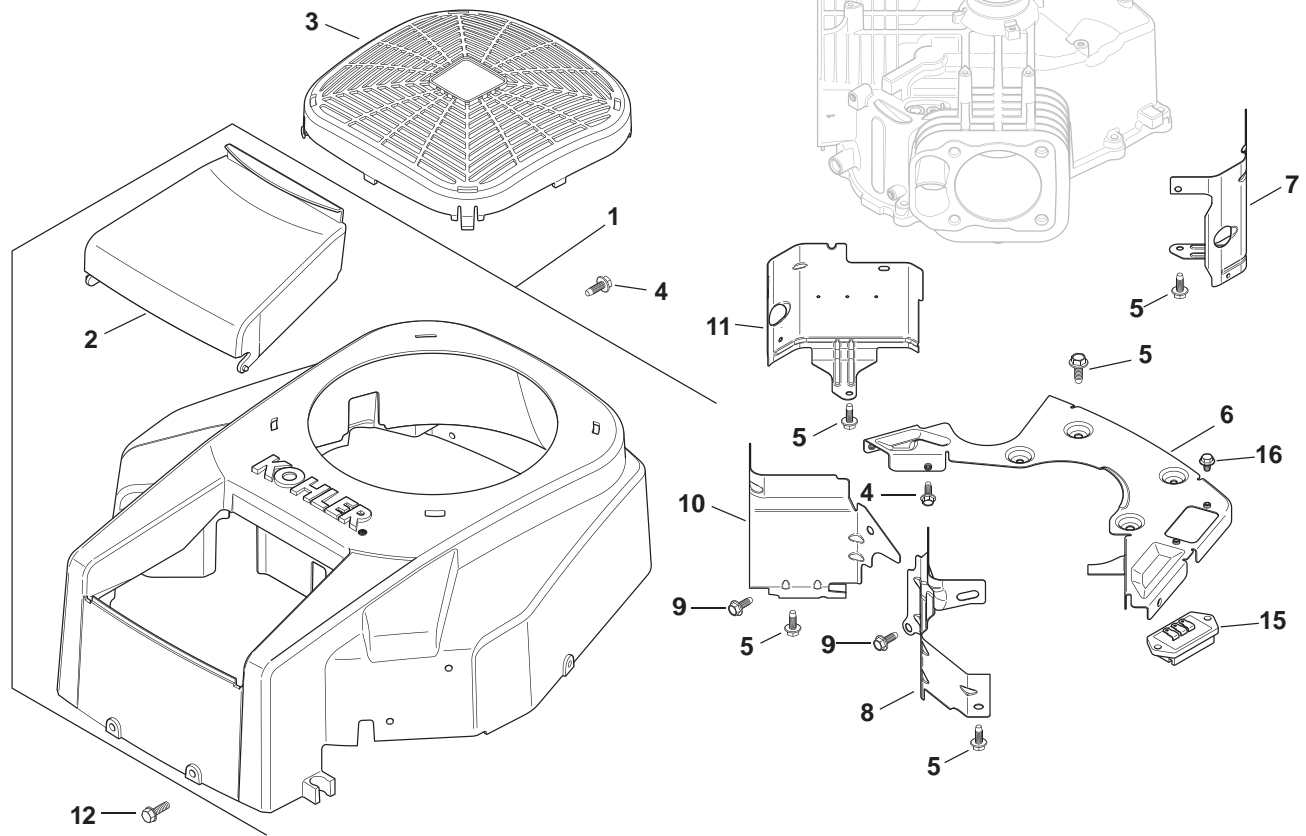

KOHLER ENGINE - MODEL NO. SV730, TYPE NO.0022

BLOWER HOUSING & BAFFLES

DECALS