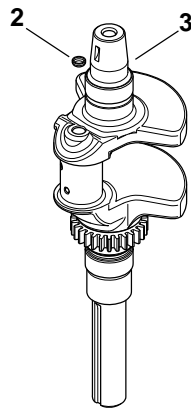

CYLINDER HEAD, VALVE AND BREATHER

CRANKSHAFT

KOHLER ENGINE - MODEL NO. SV730, TYPE NO.0022

HEAD/VALVE/BREATHER

KEY NO.	PART NO.	DESCRIPTION
1	531 02 99-69 1	Kit, breather valve cover (includes 2[qty 1])
2	531 02 99-15 2	O-ring, valve cover
3	531 02 99-14 8	Screw, flg m6x1.0x30
5	531 02 97-17 8	Kit, retainer
6	531 02 97-16 4	Cap, valve spring
7	531 02 97-15 4	Spring, valve
8	531 02 97-14 4	Retainer, spring
9	531 02 97-13 2	Seal, valve stem
10	531 02 97-11 2	Valve, intake (std)
11	531 02 97-09 2	Valve, exhaust (std)
12	531 02 99-45 1	Kit, breather hose (includes 13)
13	531 02 96-04 1	Clamp, hose 1/2"
14	531 02 99-47 1	Kit, breather housing (includes 15,16)
15	531 02 98-05 1	Nut, lock m5x.8
16	531 02 99-46 1	Washer, sealing
17	531 02 99-48 1	Stud, breather cover
18	531 02 99-62 4	Tappet
20	525 59 02-01 1	Kit, cylinder head gasket (includes 26[qty 4] & 24 041 49-s, 24 153 27-s)
26	531 02 97-03 8	Screw, flg m10x1.5x90
28	531 02 98-75 1	Kit, breather valve cover (includes 2[qty 1], 3[qty 4])
29	525 58 89-01 1	Strap, lifting
30	531 02 97-62 1	Screw, flg thd frm m6x1.0x16
31	531 02 99-51 1	Kit, breather cover (includes 32)
33	531 02 99-53 1	Filter, breather
34	525 58 97-01 1	Kit, #1 cylinder head assy (includes exhaust mounting hardware)
35	531 02 99-64 1	Kit, #2 cylinder head assy (includes exhaust mounting hardware)
36	504 57 62-01 2	Plate, guide
37	504 57 59-01 4	Stud, rocker
38	531 02 99-65 4	Arm, rocker
39	525 58 91-01 4	Hex nut assembly (includes 40)
40	525 58 88-01 4	Screw, set
41	504 57 56-01 4	Pivot, rocker arm
42	525 59 00-01 4	Rod, push
43	525 58 98-01 1	Kit, fuel pump hose w/clamp (includes 44)
44	531 02 99-93 1	Clamp, hose
NOT ILLUSTRATED		
	504 57 69-01 1	Kit, cylinder head hardware(services head. Quantities listed are for both heads)(includes 5-11,19,22,25,34)
	531 02 98-43 1	Gasket, exhaust
	531 02 97-40 1	O-ring, intake port