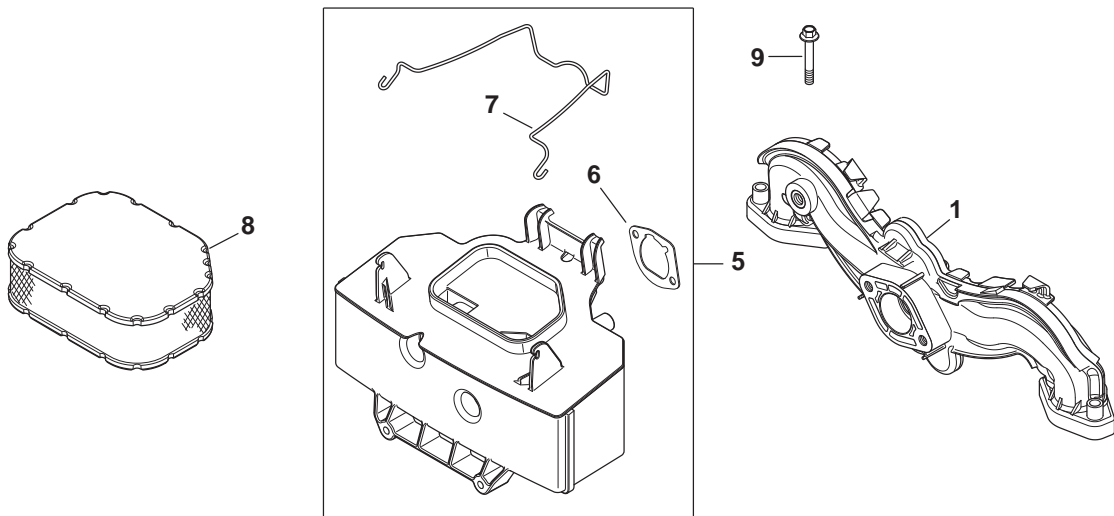

AIR INTAKE / FILTRATION