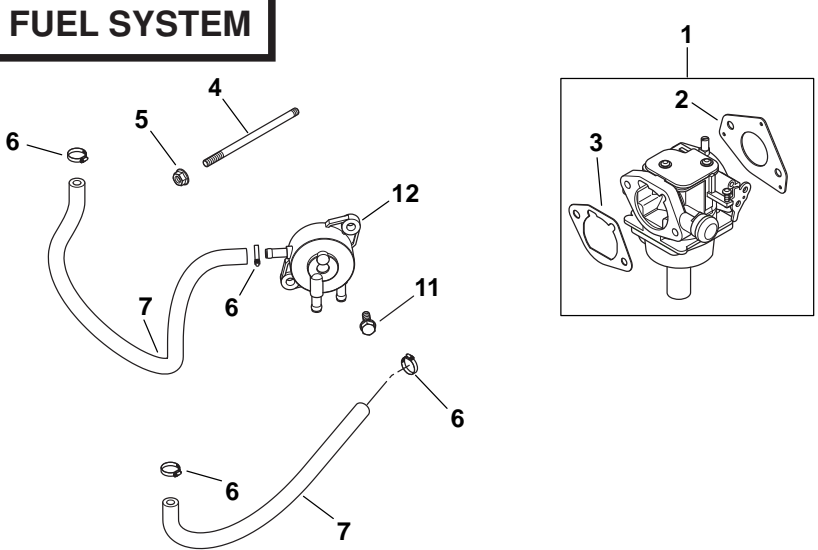

FUEL SYSTEM