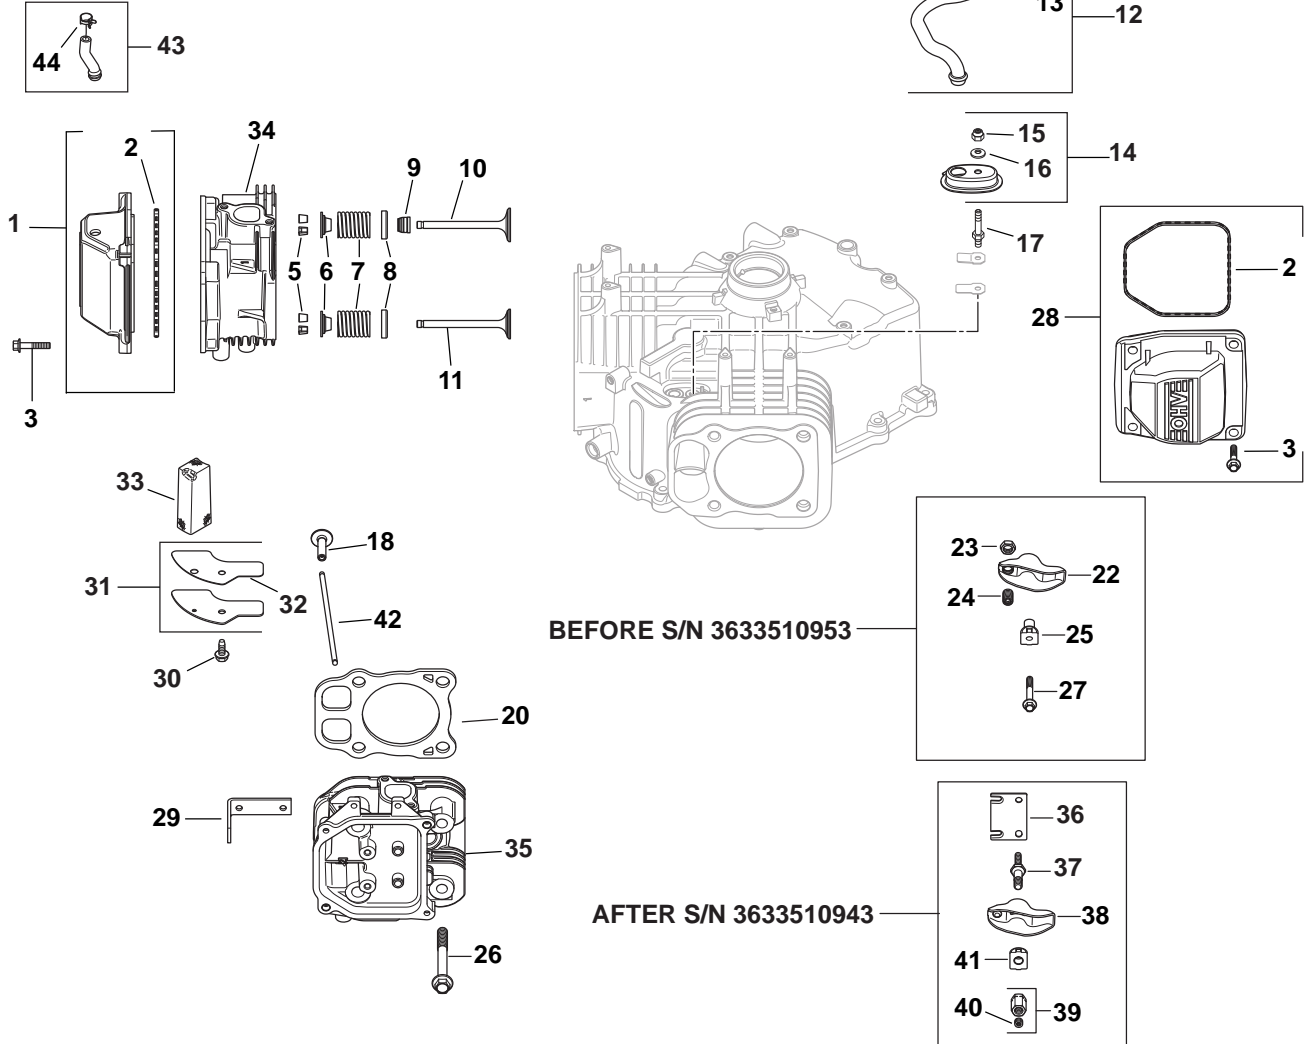

KOHLER ENGINE - MODEL NO. SV730, TYPE NO.0022

CYLINDER HEAD, VALVE AND BREATHER

CRANKSHAFT