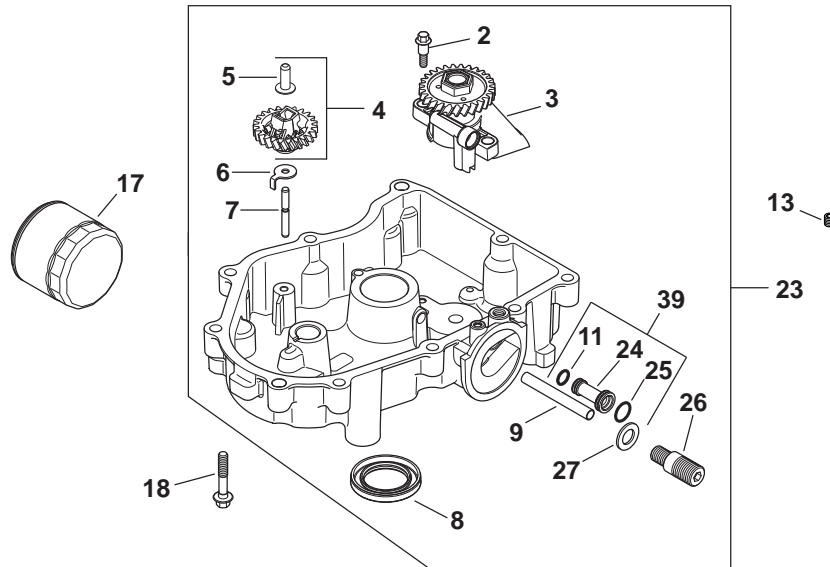

KOHLER ENGINE - MODEL NO. SV730, TYPE NO.0022

OIL PAN / LUBRICATION