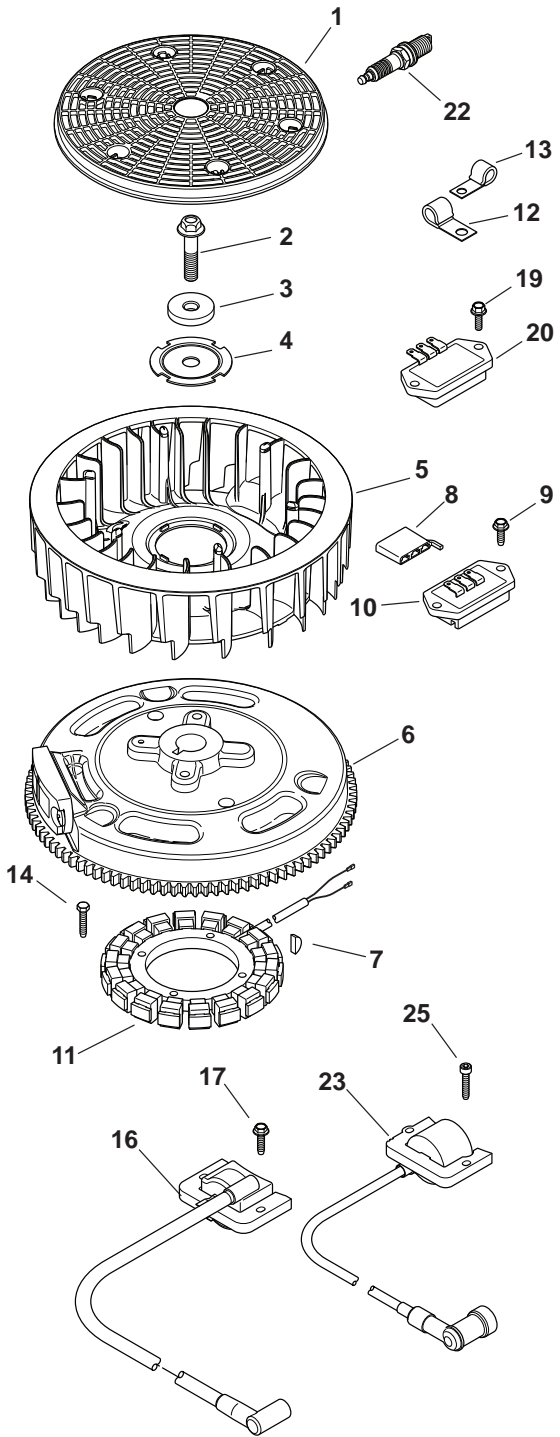

KOHLER ENGINE - MODEL NO. SV730, TYPE NO.0022

IGNITION / ELECTRICAL