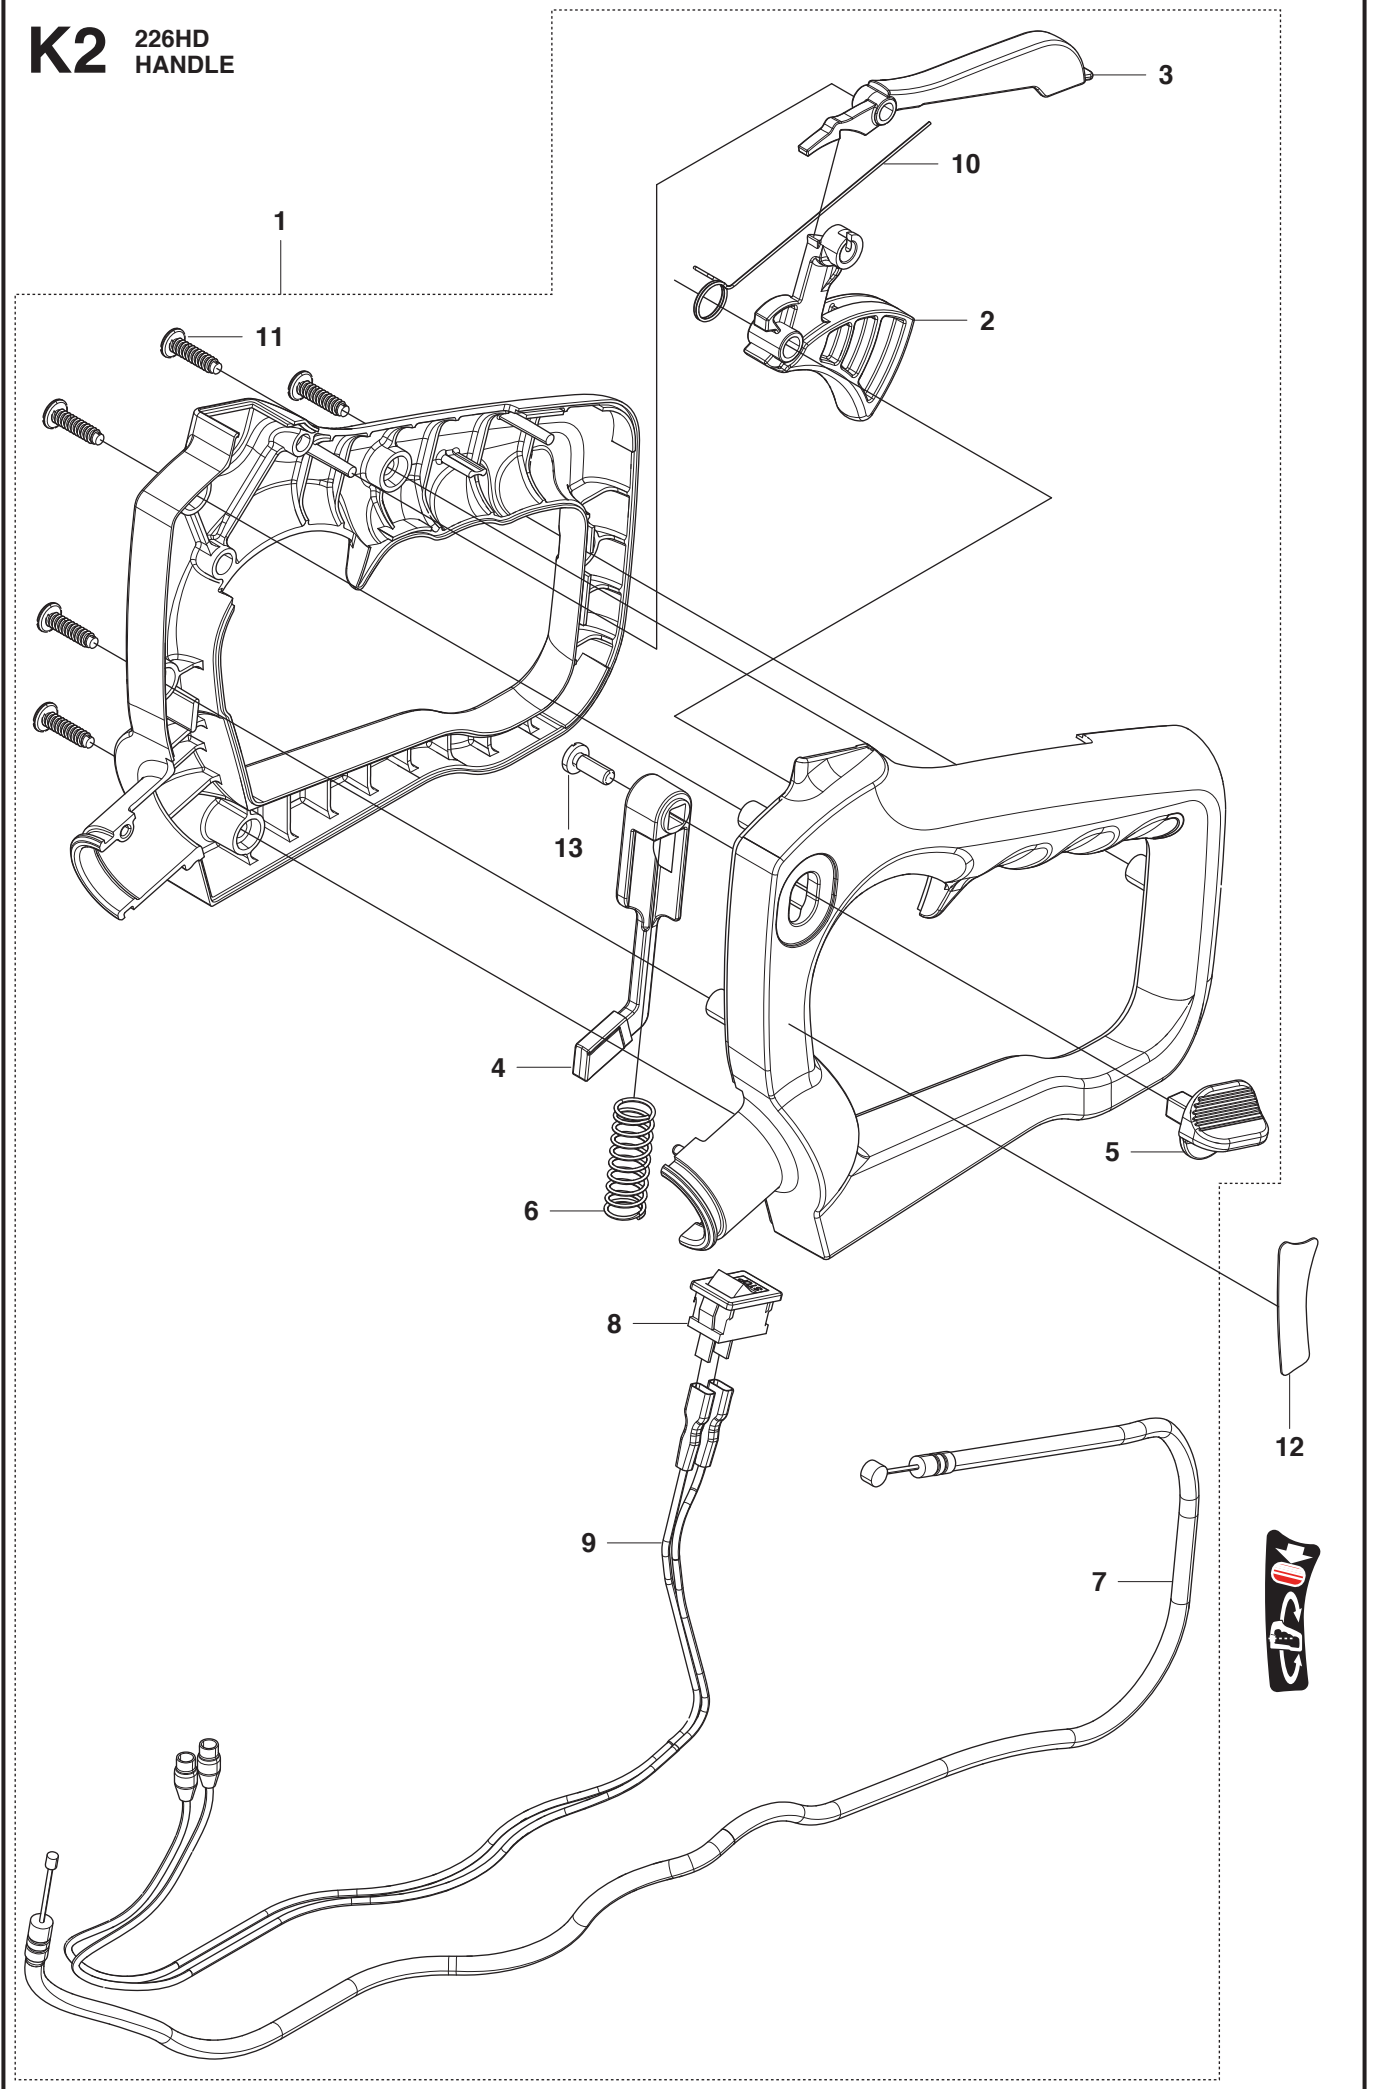

K2 226HD
HANDLE

Position	Article	Quantity	Notes	Kit
1	523 07 23-01	1		
2	523 07 24-01	1		1
3	523 07 25-01	1		1
4	521 85 06-01	1		1
5	523 07 27-01	1		1
6	521 85 08-01	1		1
7	521 52 71-01	1		1
8	521 85 16-01	1		1
9	512 79 80-01	1		1
10	581 21 61-01	1		1
11	505 04 70-01	5		1
12	521 85 57-01	1		
13	506 61 40-01	1		1