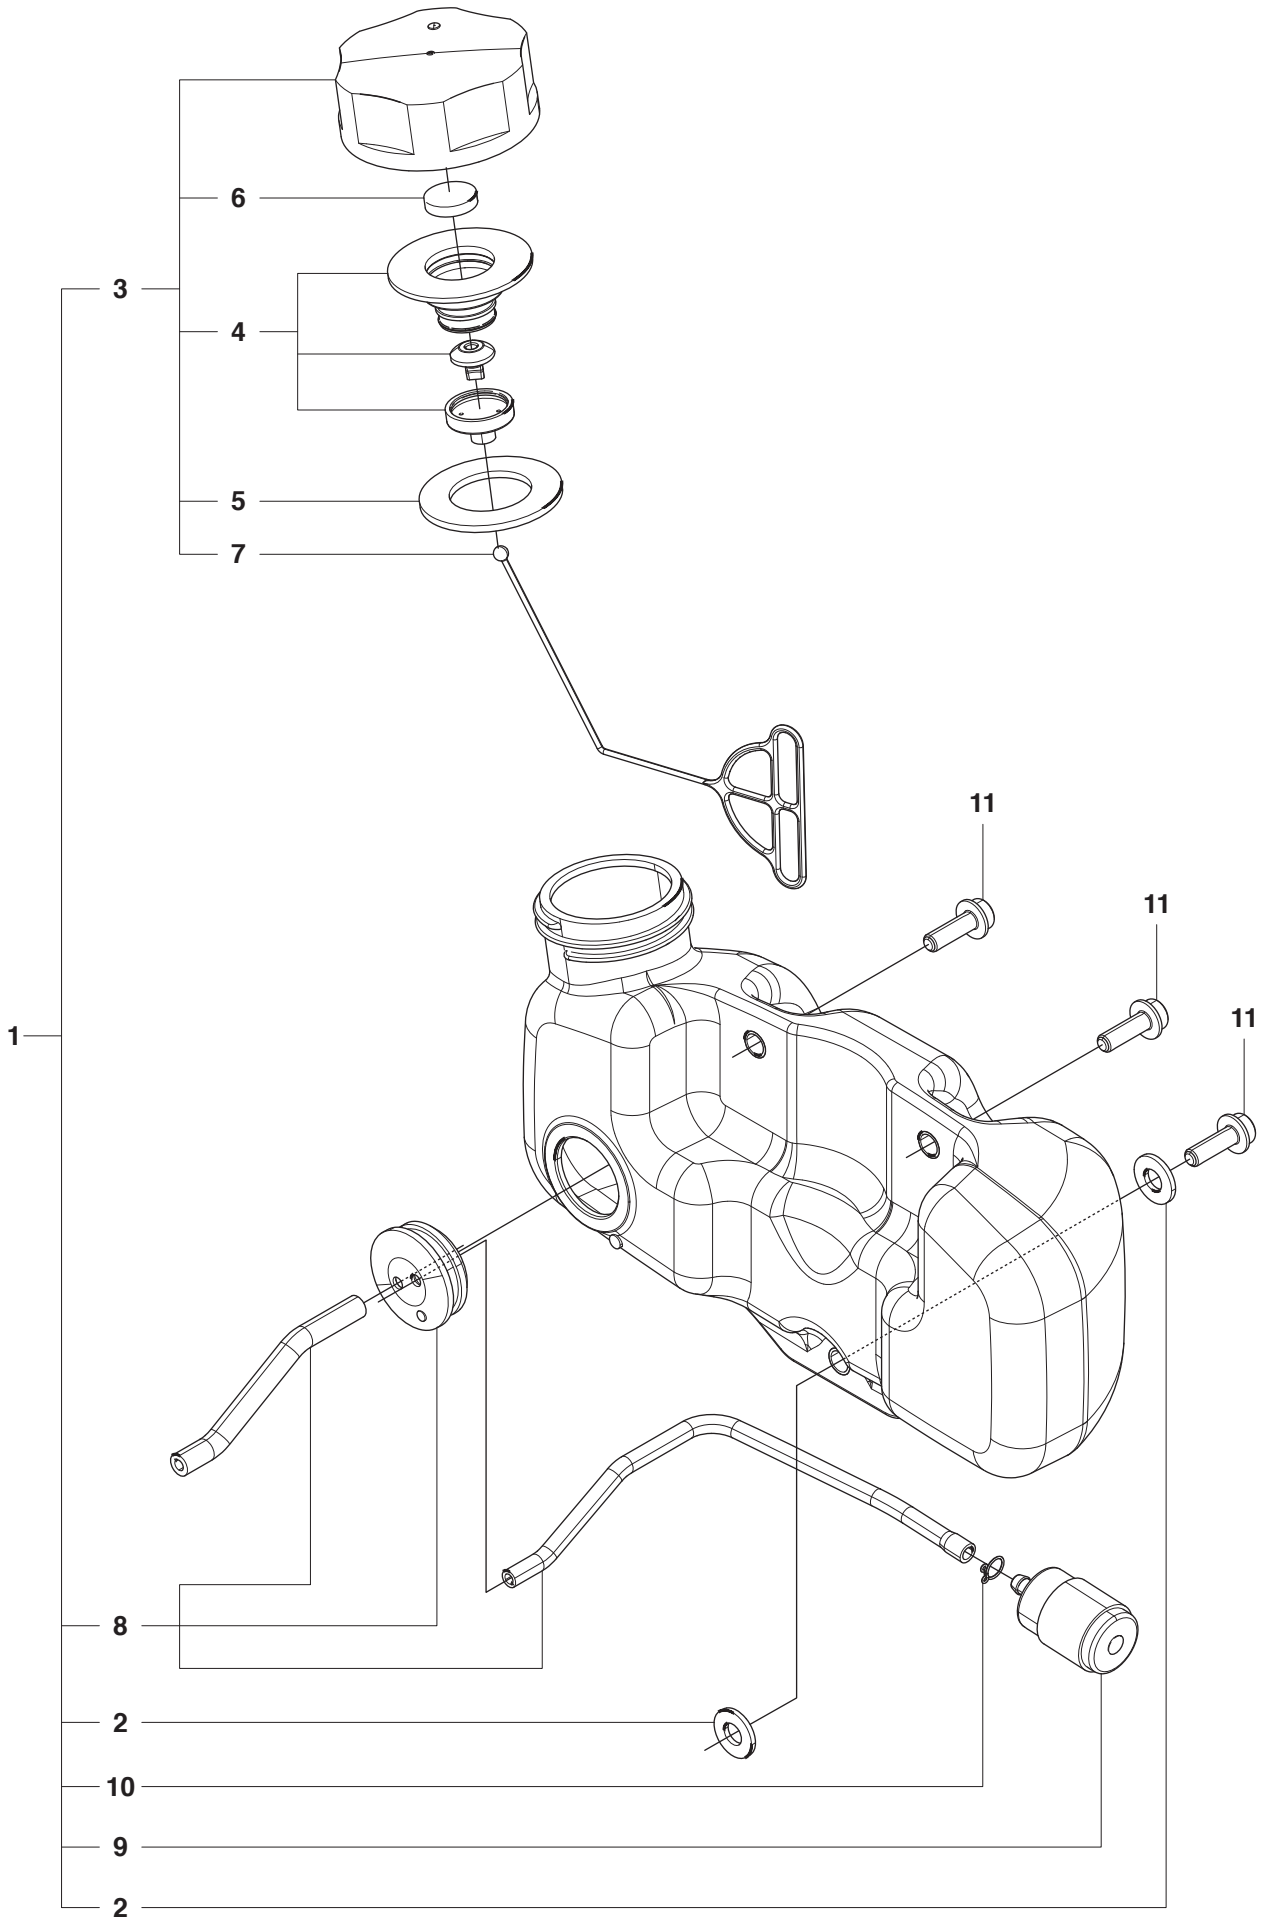

D 226HD
FUEL TANK

Page D   226HD   FUEL TANK

Position	Article	Quantity	Notes	Kit
1	525 24 60-01	1	EU only	
1	579 21 09-01	1	US only	
2	506 68 41-01	2		1
3	505 30 96-01	1		1
4	515 36 94-01	1		1, 3
5	506 74 43-01	1		1, 3
6	506 74 68-01	1		1, 3
7	506 74 58-01	1		1, 3
8	506 65 31-01	1	EU only	1
8	579 13 83-08	1	US only	1
9	506 61 46-01	1		1
10	506 70 70-01	1		1
11	506 74 56-01	3