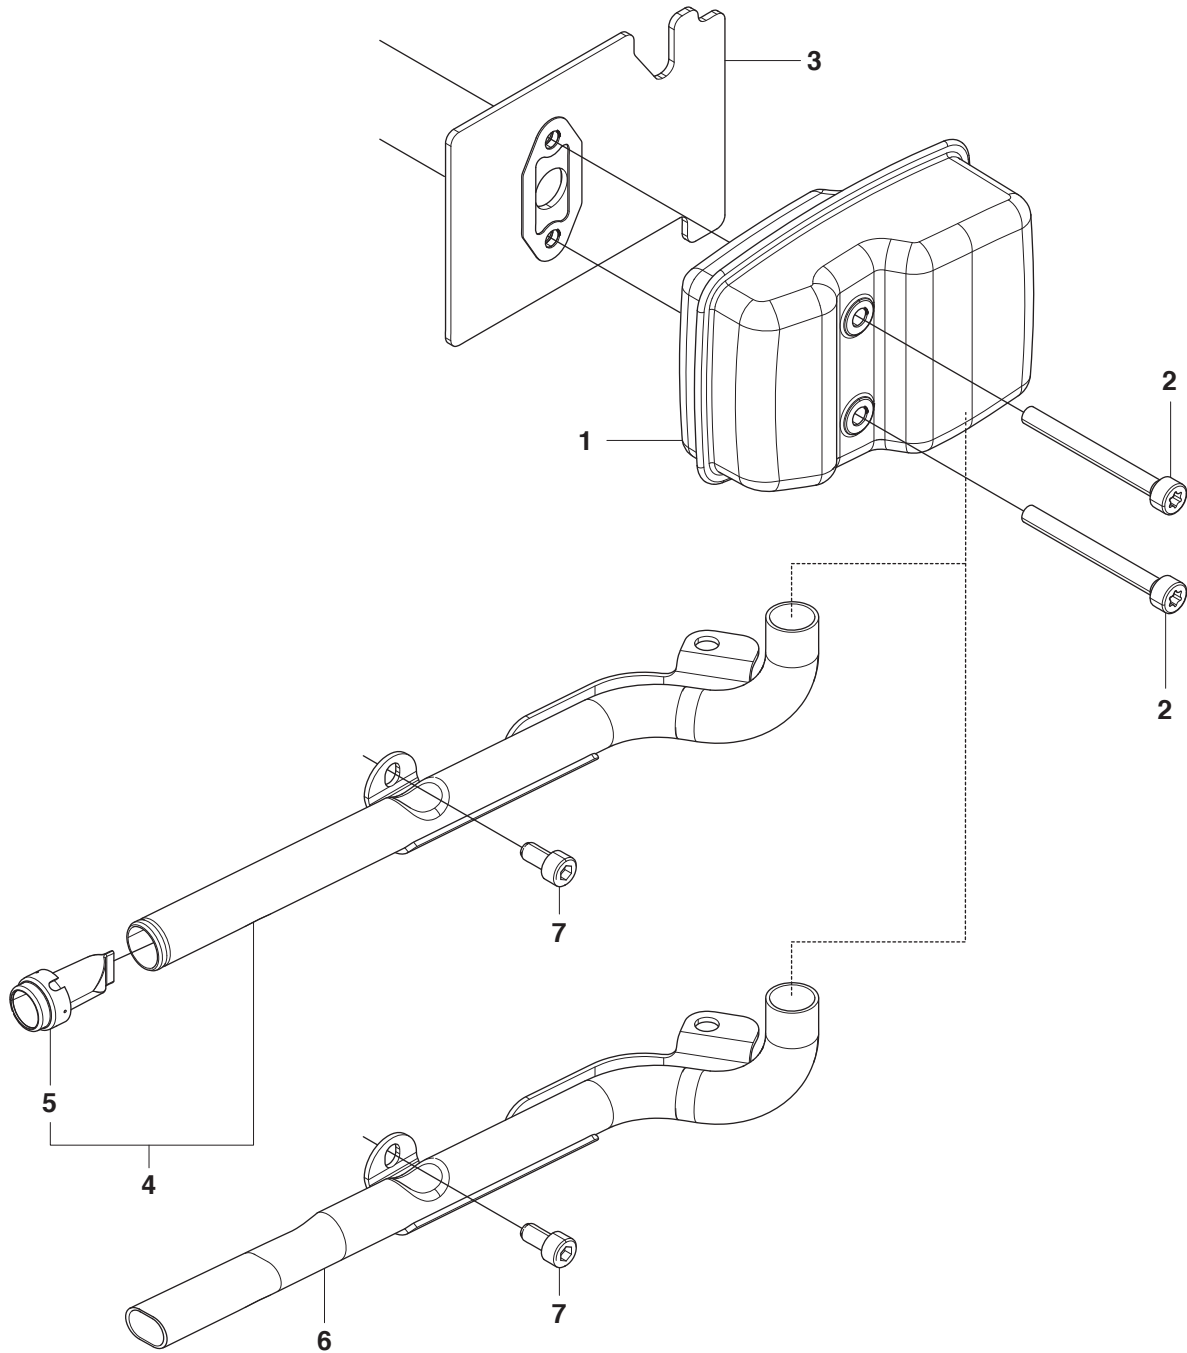

F 226HD
MUFFLER

Page F   226HD   MUFFLER

Position	Article	Quantity	Notes	Kit
1	523 07 16-01	1		
2	504 11 65-01	2		
3	506 65 56-01	1		
4	523 07 20-01	1	US only	
5	506 61 56-01	1		4
6	521 59 06-01	1	EU only	
7	505 16 99-01	1