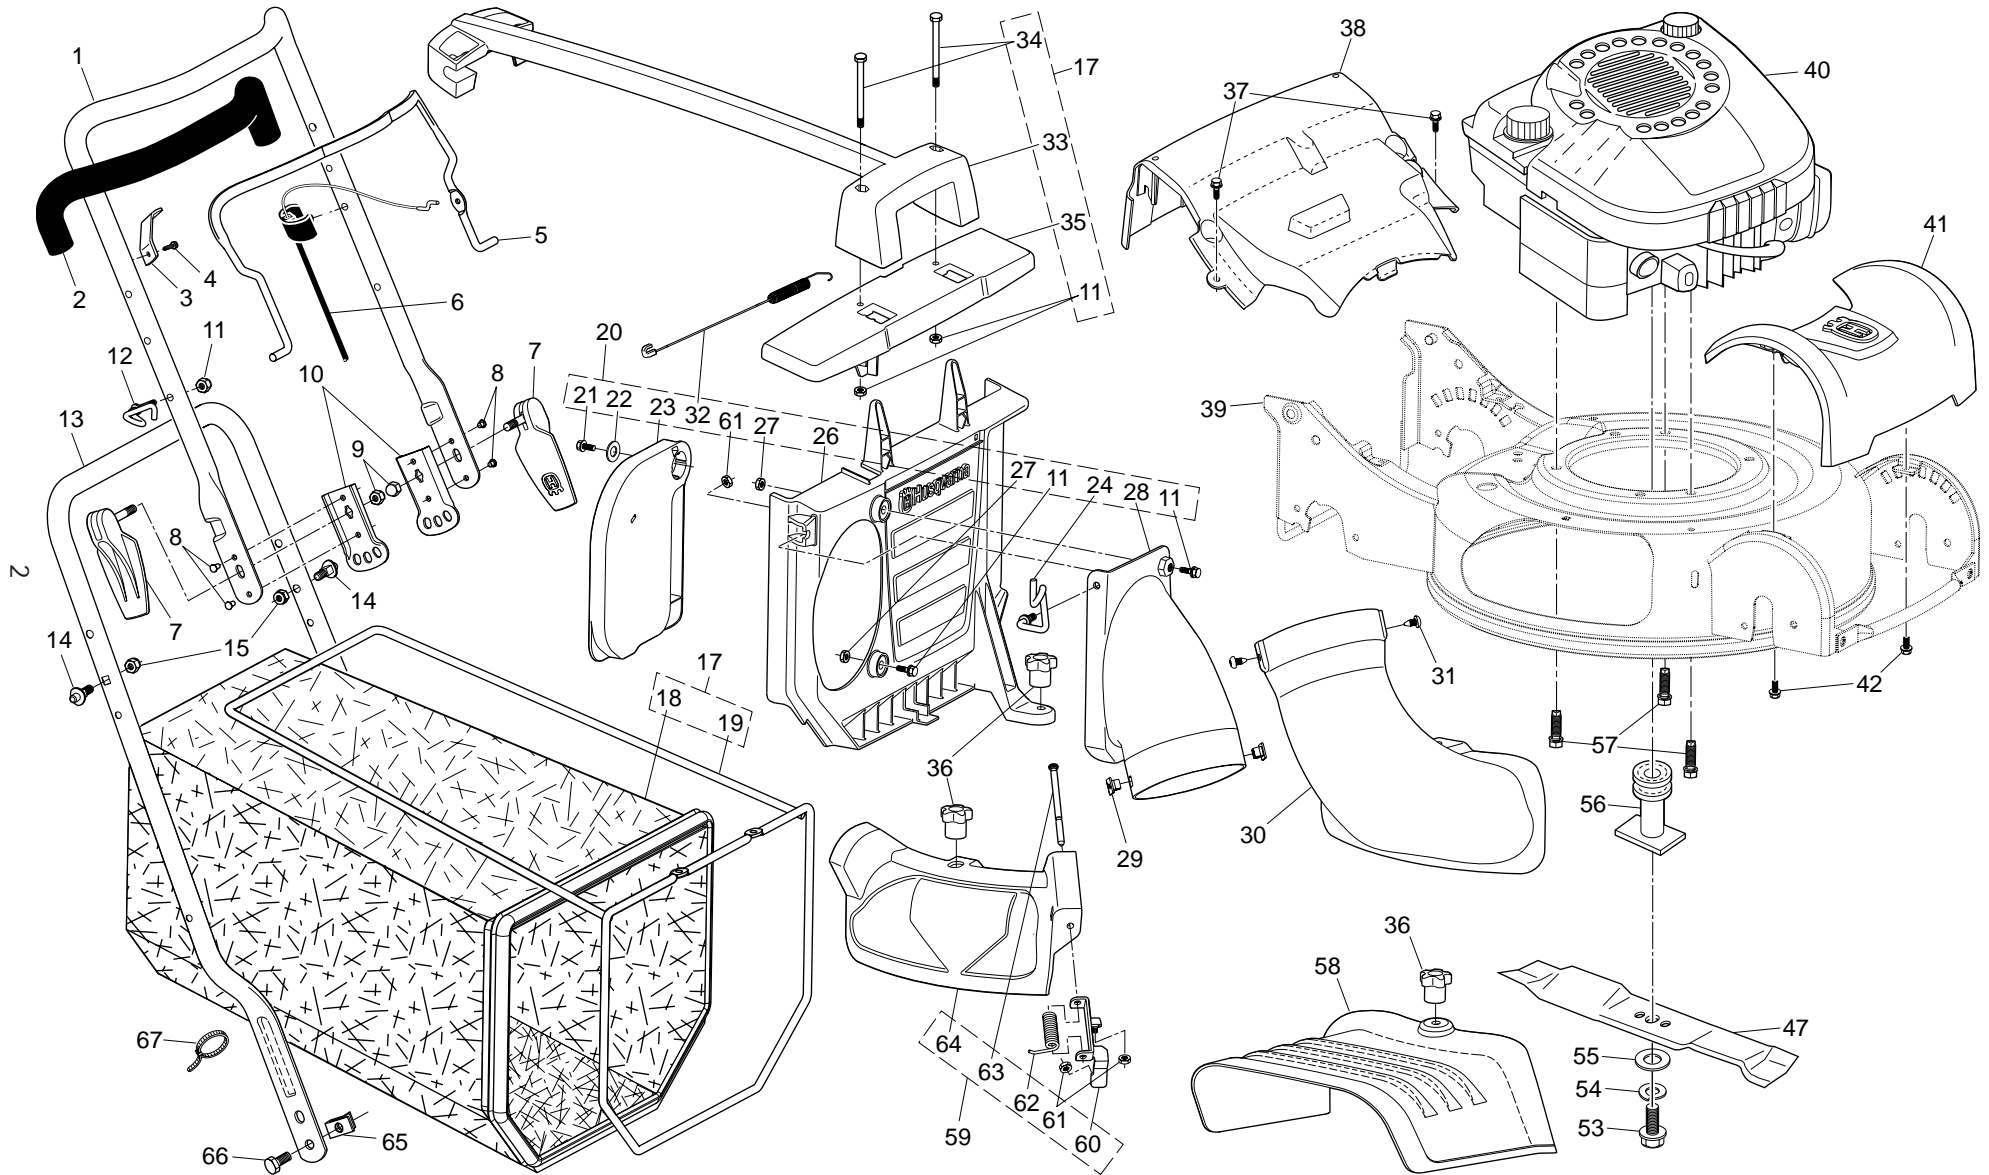

# ROTARY LAWN MOWER - - MODEL NUMBER R 145 (96131002103) PRODUCT NUMBER 961 41 00-21

**NOTE:** All component dimensions given in U.S. inches. 1 inch = 25.4 mm. **IMPORTANT:** Use only Original Equipment Manufacturer (O.E.M.) replacement parts. Failure to do so could be hazardous, damage your lawn mower and void your warranty.

# ROTARY LAWN MOWER - - MODEL NUMBER R 145 (96131002103) PRODUCT NUMBER 961 41 00-21

KEY NO.	PART NO.	DESCRIPTION	KEY NO.	PART NO.	DESCRIPTION
6	812 00 00-12	Ring, Retaining	27	532 41 08-31	Wheel & Tire Assembly, Front
7	532 19 92-45	Bearing, Drive	28	532 08 83-48	Washer, Flat
12	532 16 34-09	Screw, Hi-Lo Thread 1/8 x 5/8	29	532 19 74-80	O-Ring
18	532 40 91-48	Nut, Hex	30	532 41 35-20	Bearing Assembly, Front Axle
20	532 40 01-00	Locknut, Hex 1/4-20	31	532 41 40-71	Axle Assembly, Front
22	532 41 35-19	Height Adjustment Lever, Rear	32	532 40 00-94	Fitting, Quick Release
23	532 16 76-53	Knob, Height Adjustment Lever	33	532 41 40-72	Axle Assembly, Rear
24	532 40 70-59	Screw	42	532 19 99-12	Decal, Warning
25	532 40 71-42	Height Adjustment Lever, Front	43	532 18 21-66	Decal, Danger
26	532 40 96-16	Spring	58	872 11 04-07	Bolt, Carriage
			61	532 85 02-63	Washer, Lock, Helical Spring 3/8

5

**NOTE:** All component dimensions given in U.S. inches. 1 inch = 25.4 mm. **IMPORTANT:** Use only Original Equipment Manufacturer (O.E.M.) replacement parts. Failure to do so could be hazardous, damage your lawn mower and void your warranty.