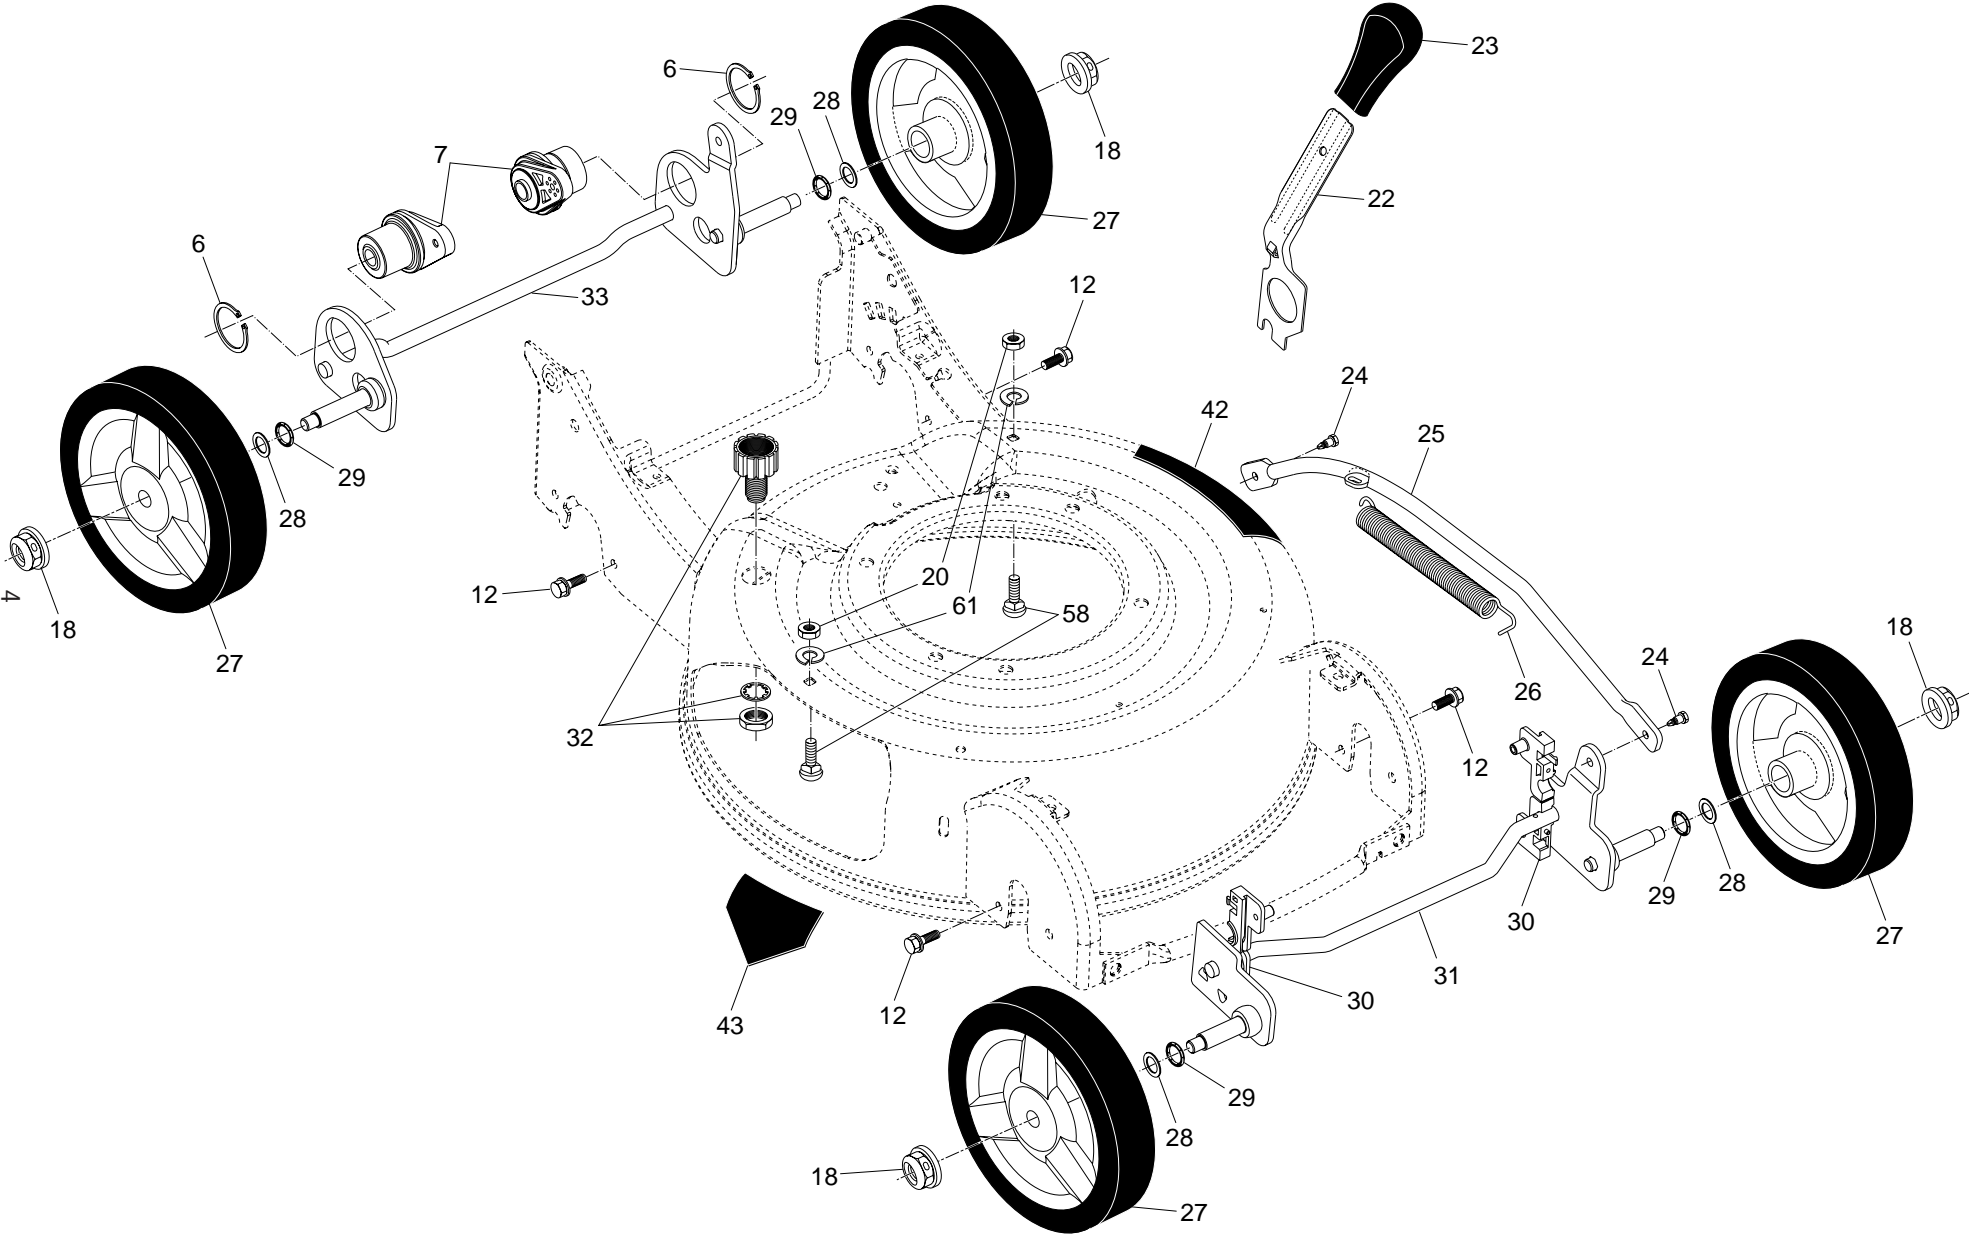

ROTARY LAWN MOWER - - MODEL NUMBER R 145 (96131002103) PRODUCT NUMBER 961 41 00-21

ROTARY LAWN MOWER - - MODEL NUMBER R 145 (96131002103) PRODUCT NUMBER 961 41 00-21

KEY NO.	PART NO.	DESCRIPTION	KEY NO.	PART NO.	DESCRIPTION
6	812 00 00-12	Ring, Retaining	27	532 41 08-31	Wheel & Tire Assembly, Front
7	532 19 92-45	Bearing, Drive	28	532 08 83-48	Washer, Flat
12	532 16 34-09	Screw, Hi-Lo Thread 1/8 x 5/8	29	532 19 74-80	O-Ring
18	532 40 91-48	Nut, Hex	30	532 41 35-20	Bearing Assembly, Front Axle
20	532 40 01-00	Locknut, Hex 1/4-20	31	532 41 40-71	Axle Assembly, Front
22	532 41 35-19	Height Adjustment Lever, Rear	32	532 40 00-94	Fitting, Quick Release
23	532 16 76-53	Knob, Height Adjustment Lever	33	532 41 40-72	Axle Assembly, Rear
24	532 40 70-59	Screw	42	532 19 99-12	Decal, Warning
25	532 40 71-42	Height Adjustment Lever, Front	43	532 18 21-66	Decal, Danger
26	532 40 96-16	Spring	58	872 11 04-07	Bolt, Carriage
			61	532 85 02-63	Washer, Lock, Helical Spring 3/8

5

NOTE: All component dimensions given in U.S. inches. 1 inch = 25.4 mm. **IMPORTANT:** Use only Original Equipment Manufacturer (O.E.M.) replacement parts. Failure to do so could be hazardous, damage your lawn mower and void your warranty.