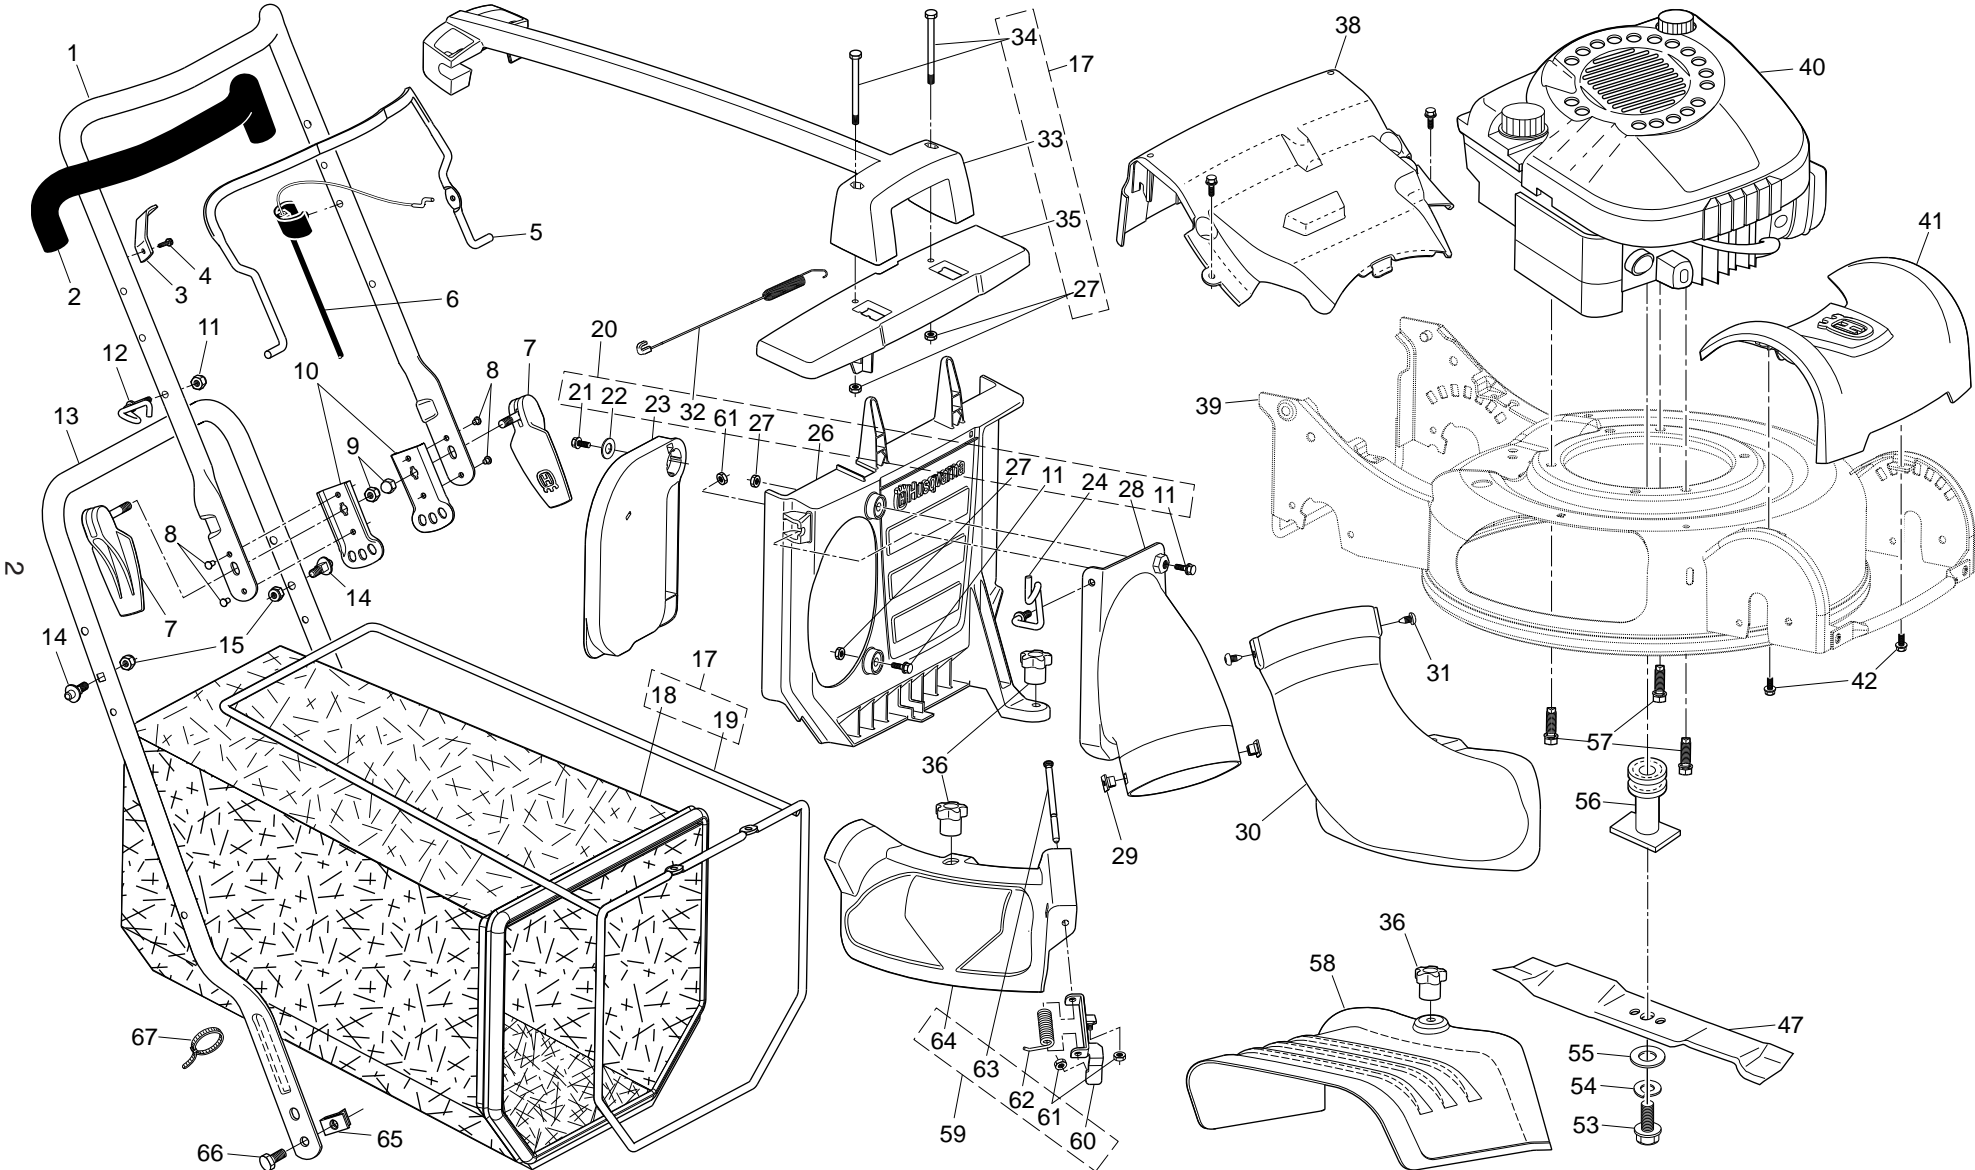

ROTARY LAWN MOWER - - MODEL NUMBER R 145 (96131002104) PRODUCT NUMBER 961 41 00-21

ROTARY LAWN MOWER - - MODEL NUMBER **R 145** (96131002104) PRODUCT NUMBER 961 41 00-21

KEY NO.	PART NO.	DESCRIPTION	KEY NO.	PART NO.	DESCRIPTION	KEY NO.	PART NO.	DESCRIPTION
1	532 40 06-04	Upper Handle Assembly (Includes Foam Grip)	21	532 16 34-09	Screw, Hi-Lo Thread 1/8 x 5/8	41	532 41 35-14	Front Cover
2	532 18 63-62	Grip, Foam	22	532 05 38-47	Washer, Flat 1/4	42	532 19 41-89	Screw, Hex Washer Head 1/8-16 x 5/8
3	532 43 00-34	Upstop Bracket	23	532 41 35-08	Chute, Rear Door	47	532 19 92-43	Blade
4	532 75 06-34	Screw, Threaded, Rolled #10-24 x 1/2	24	532 40 86-52	Rope Guide, Rear Door	53	532 19 17-60	Bolt, Hex Head 3/8-24 x 2-1/2
5	532 42 68-12	Control Bar	26	532 41 35-09	Chute Adapter	54	532 85 02-63	Washer, Helical
6	532 42 59-23	Cable, Operator Presence	27	532 40 13-69	Bolt, Shoulder 5/16	55	532 85 10-74	Washer, Hardened
7	532 43 06-79	Quick Release Assembly	28	532 41 35-10	Upper Chute	56	532 19 92-49	Blade Adapter
8	532 19 96-97	Rivet	29	532 19 97-27	Grommet 1/4	57	532 15 04-06	Bolt, Engine, Dogpoint 3/8-16
ω 9	532 40 04-13	Nut, Acorn	30	532 41 35-11	Lower Chute	58	532 42 51-30	Discharge Guard
10	532 41 35-34	Bracket, Quick Release	31	532 19 98-55	Screw, T-30 1/4-20 x 1/2	59	532 40 93-14	Mulcher Door Assembly
11	532 13 20-04	Nut, Hex, Zinc-Plated, Black 1/4-20	32	532 40 14-02	Spring, Rear Door	60	532 19 92-68	Hinge Bracket Assembly
12	532 19 47-88	Rope Guide, Upper Handle	33	532 41 35-36	Handle, Grass Catcher	61	532 13 20-04	Nut, Hex, Flangelock 1/4-20
13	532 41 35-35	Lower Handle	34	871 09 04-48	Screw 1/4-20 x 3	62	532 18 34-46	Spring, Mulcher Door
14	532 19 92-55	Stud, Adjustment	35	532 41 35-12	Adapter, Grass Catcher	63	532 18 34-45	Rod, Hinge
15	532 75 11-53	Nut, Hex 5/16-18	36	532 18 34-47	Knob	64	532 41 35-18	Mulcher Door
17	532 40 01-36	Grass Catcher Assembly	38	532 43 26-80	Drive Cover Assembly (Includes Mounting Screw and Pushnut)	65	532 40 40-08	Speed Nut
18	532 19 92-73	Grass Bag	39	532 41 38-03	Kit, Lawn Mower Housing	66	532 85 09-99	Bolt, Hex Head 3/8-16 x 1-1/4
19	532 19 92-78	Frame, Grass Bag	40	- - -	Engine, Briggs & Stratton, Model No. 122T02-1230-B1 (Order parts from Engine manufacturer)	67	532 06 64-26	Wire Tie
20	532 40 01-35	Chute Assembly				--	532 42 44-35	Manual, Operator's, European
						--	532 42 44-34	Manual, Operator's, Scandinavian
						--	532 42 44-36	Manual, Operator's, East Bloc
						--	532 42 44-37	Manual, Operator's, Baltic

NOTE: All component dimensions given in U.S. inches. 1 inch = 25.4 mm. **IMPORTANT:** Use only Original Equipment Manufacturer (O.E.M.) replacement parts. Failure to do so could be hazardous, damage your lawn mower and void your warranty.