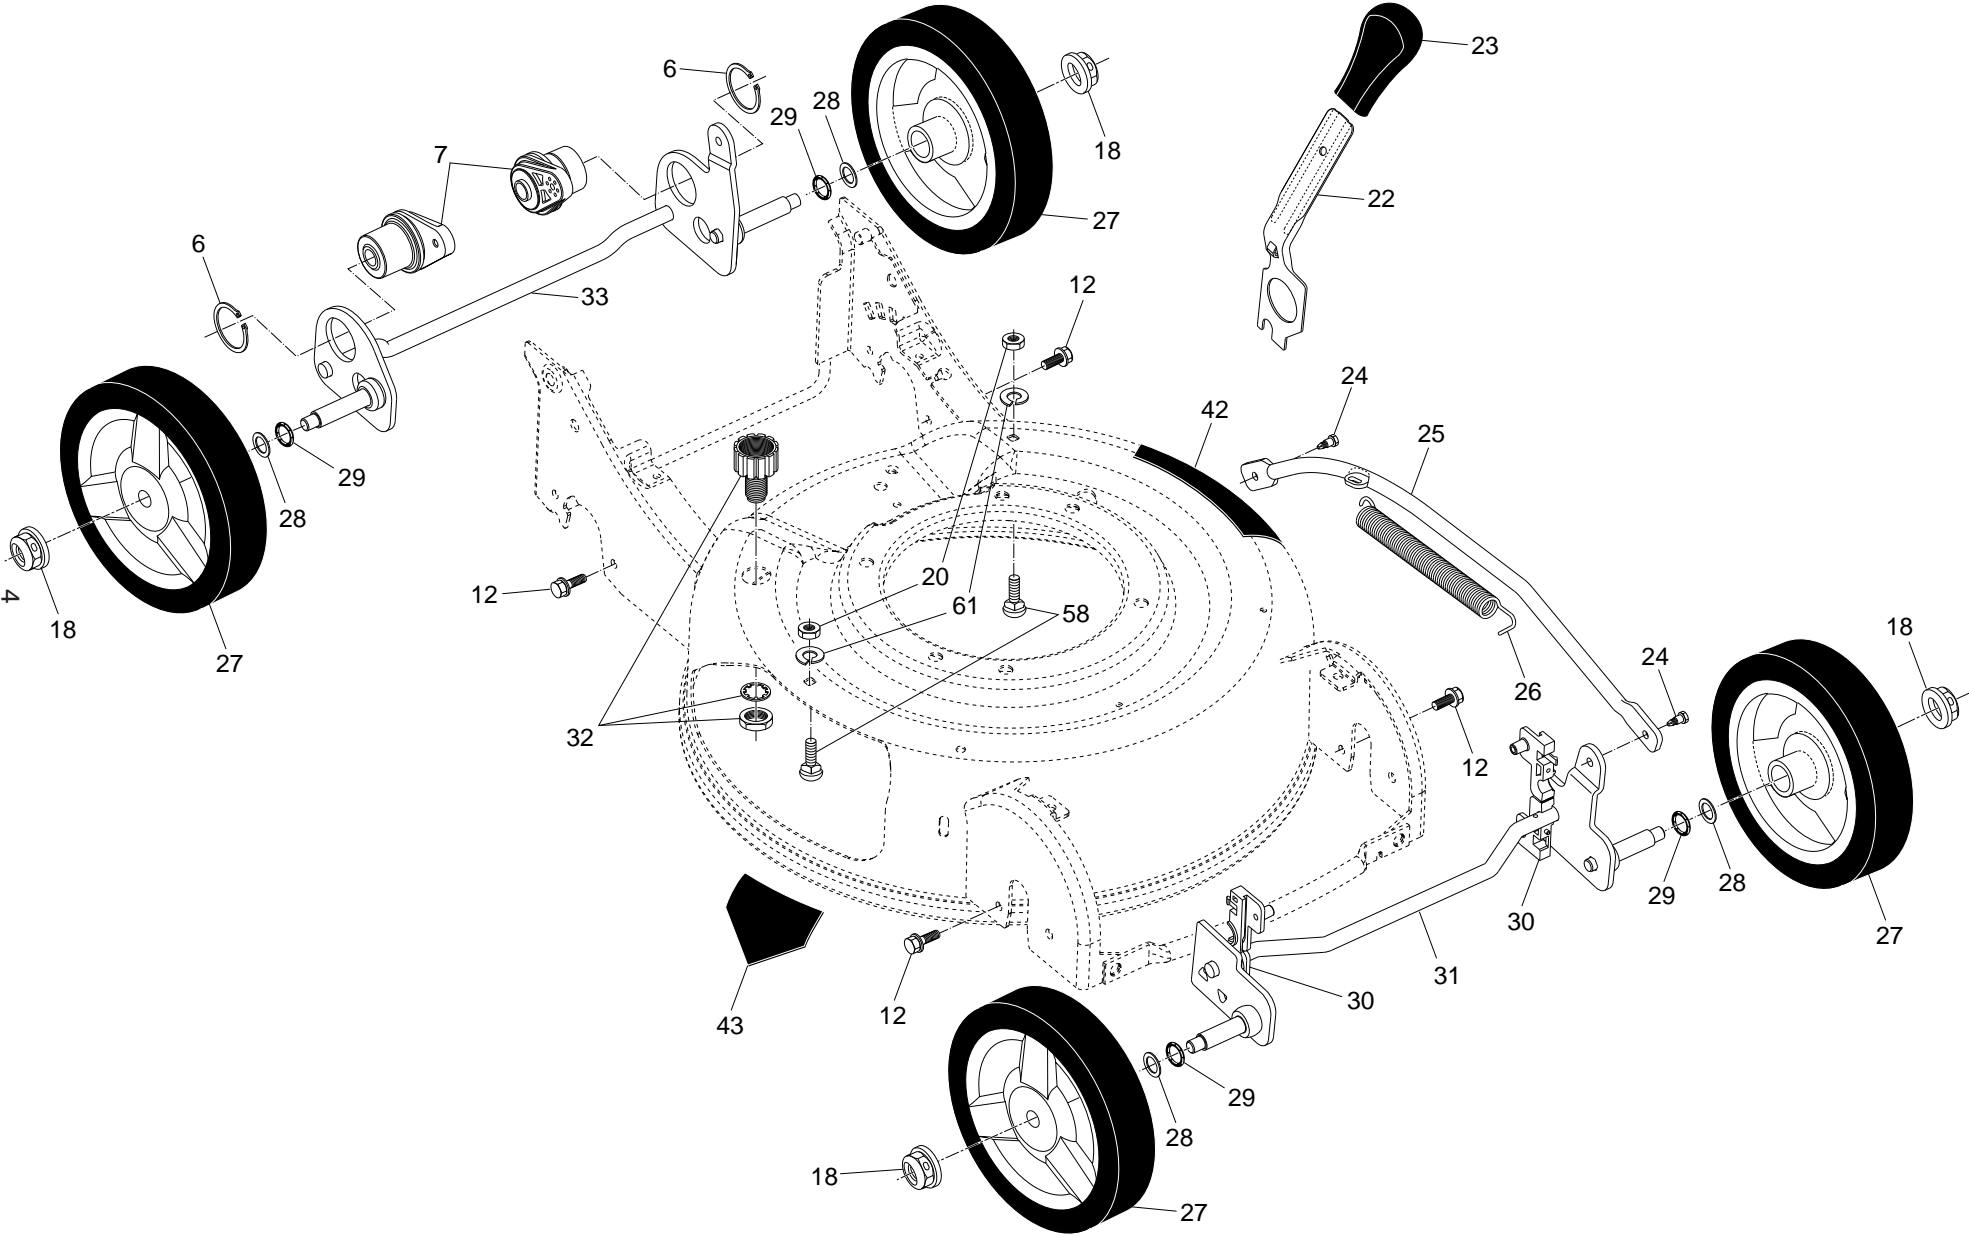

NOTE: All component dimensions given in U.S. inches. 1 inch = 25.4 mm. **IMPORTANT:** Use only Original Equipment Manufacturer (O.E.M.) replacement parts. Failure to do so could be hazardous, damage your lawn mower and void your warranty.

ROTARY LAWN MOWER - - MODEL NUMBER R 145 (96131002104) PRODUCT NUMBER 961 41 00-21

ROTARY LAWN MOWER - - MODEL NUMBER R 145 (96131002104) PRODUCT NUMBER 961 41 00-21

KEY NO.	PART NO.	DESCRIPTION	KEY NO.	PART NO.	DESCRIPTION
6	812 00 00-12	Ring, Retaining	27	532 41 08-31	Wheel & Tire Assembly, Front
7	532 19 92-45	Bearing, Drive	28	532 08 83-48	Washer, Flat
12	532 16 34-09	Screw, Hi-Lo Thread 1/8 x 5/8	29	532 19 74-80	O-Ring
18	532 40 91-48	Nut, Hex	30	532 41 35-20	Bearing Assembly, Front Axle
20	532 40 01-00	Locknut, Hex 1/4-20	31	532 41 40-71	Axle Assembly, Front
22	532 41 35-19	Height Adjustment Lever, Rear	32	532 40 00-94	Fitting, Quick Release
23	532 16 76-53	Knob, Height Adjustment Lever	33	532 41 40-72	Axle Assembly, Rear
24	532 40 70-59	Screw	42	532 19 99-12	Decal, Warning
25	532 43 18-15	Height Adjustment Lever, Front	43	532 18 21-66	Decal, Danger
26	532 40 96-16	Spring	58	872 11 04-07	Bolt, Carriage
			61	532 85 02-63	Washer, Lock, Helical Spring 3/8