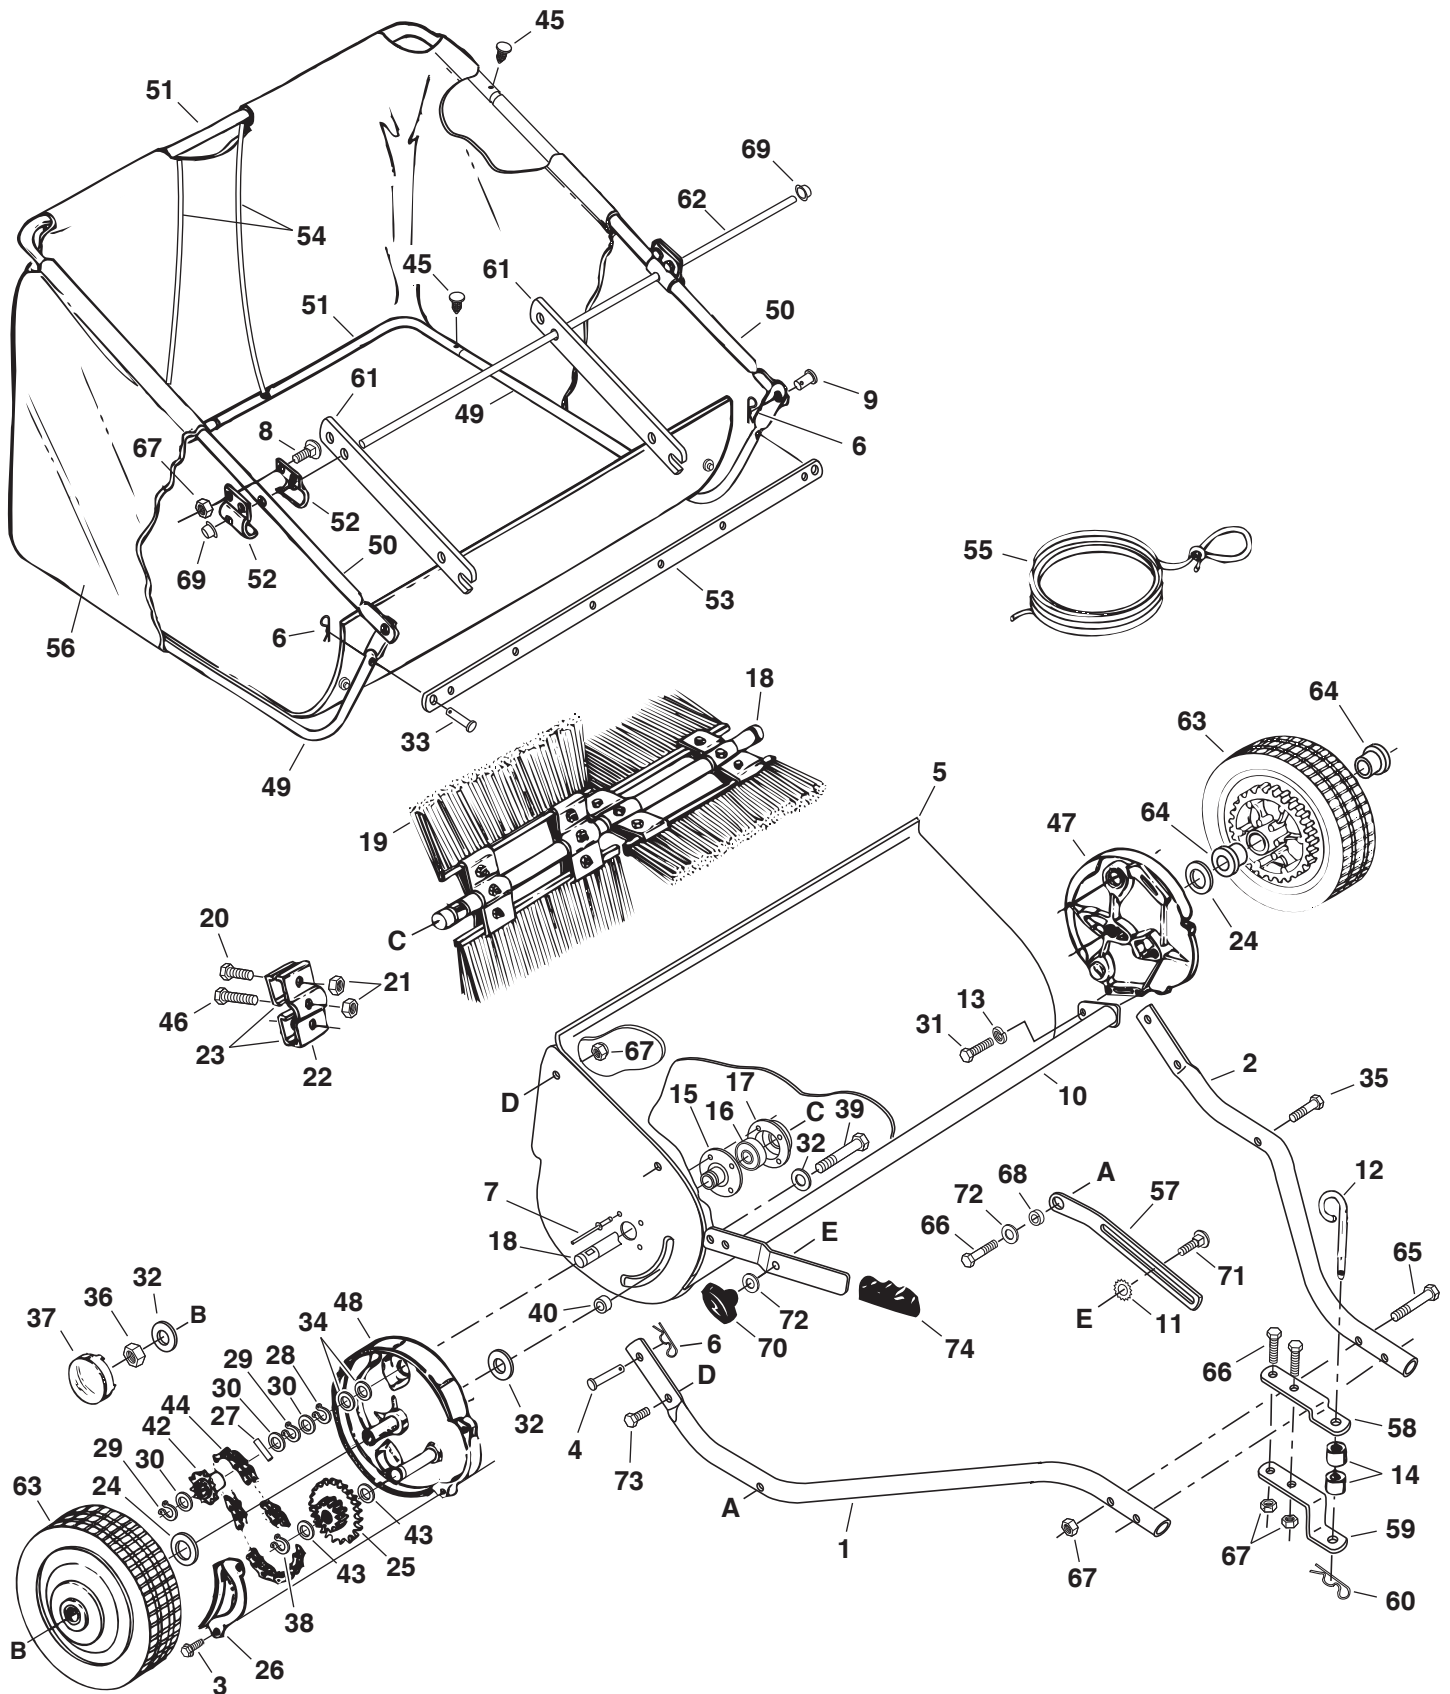

965 87 05-01 (81 cm) & 965 87 06-01 (97 cm)

**REPAIR PARTS FOR MODELS 965 87 05-01 (81 cm) & 965 87 06-01 (97 cm)
HIGH PERFORMANCE LAWSWEEPERS**

REF	PART NO	QTY		DESCRIPTION	REF	PART NO	QTY		DESCRIPTION
		81	97				81	97	
1	531 00 74-09	1	—	Hitch Tube, R.H.	39	506 62 33-01	2	2	Hex Bolt, 3/8-24 x 3-1/2"
	531 00 74-10	—	1	Hitch Tube, R.H.	40	506 62 66-01	2	2	Spacer Bushing
2	531 00 74-11	1	—	Hitch Tube, L.H.	41	506 62 35-01	1	1	Ratchet Sprocket, L.H. (not shown)
	531 00 74-12	—	1	Hitch Tube, L.H.	42	531 00 27-99	1	1	Ratchet Sprocket, R.H.
3	531 00 76-95	4	4	Screw, #12 x 1/2"	43	506 62 36-01	4	4	Washer, 1/2" x 1" x .02"
4	531 00 46-38	2	2	Clevis Pin, 3/8" x 3/4"	44	531 00 27-45	2	2	Roller Chain
5	522 65 67-01	1	—	Housing Assembly, 32"	45	531 00 76-83	4	4	Plug, 1/4"
	522 59 28-01	—	1	Housing Assembly, 38"	46	531 00 76-26	4	4	Hex Bolt, 1/4-20 x 1"
6	531 00 46-37	6	6	Hair Cotter Pin, 3/32"	47	522 71 13-01	1	1	Housing, Wheel Drive Assy. L.H.
7	722 78 70-03	8	8	Pop Rivet	48	522 71 14-01	1	1	Housing, Wheel Drive Assy. R.H.
8	872 14 05-06	4	4	Carriage Bolt, 5/16-18 x 3/4"	49	522 59 21-01	2	—	Lower Front Frame Tube
9	531 00 76-85	2	2	Clevis Pin, 3/8" x 1/2"		522 59 21-01	—	2	Lower Front Frame Tube
10	522 59 25-01	1	—	Height Adjustment Assembly	50	522 59 22-01	2	—	Upper Front Frame Tube
	522 59 27-01	—	1	Height Adjustment Assembly		522 59 22-01	—	2	Upper Front Frame Tube
11	531 00 28-39	1	1	Star Washer, 5/16"	51	522 59 24-01	2	—	Rear Hopper Frame Tube
12	506 62 56-01	1	1	Hitch Pin		522 65 69-01	—	2	Rear Hopper Frame Tube
13	735 11 64-05	4	4	Lock Washer, 5/16"	52	506 62 67-01	4	4	Hopper Mount Clamp
14	506 62 65-01	2	2	Hitch Spacer Tube	53	531 00 76-14	1	—	Bag Frame Strap
15	506 62 02-01	2	2	Brush Bushing Assembly		506 62 15-01	—	1	Bag Frame Strap
16	531 00 28-17	2	2	Ball Bearing	54	506 62 44-01	2	2	Hopper Support Rod
17	506 62 04-01	2	2	Dust Cover Retainer	55	531 00 27-34	1	1	Hopper Rope
18	531 00 76-15	1	—	Brush Shaft, 32"	56	531 00 76-68	1	—	Hopper Bag, 32"
	506 62 05-01	—	1	Brush Shaft, 38"		531 00 76-69	—	1	Hopper Bag, 38"
19	531 00 74-20	4	—	Brush, 32"	57	522 59 19-01	1	1	Height Adjustment Strap
	531 00 74-21	—	4	Brush, 38"	58	531 00 27-72	1	1	Hitch Bracket
20	725 23 70-51	8	8	Hex Bolt, 1/4-20 x 3/4"	59	506 62 12-01	1	1	Hitch Bracket
21	531 00 81-64	12	12	Nylock Nut, 1/4-20	60	721 68 02-51	1	1	Hairpin Cotter, 1/8"
22	506 62 06-01	4	4	Brush Retainer (Double)	61	531 00 74-23	2	2	Bag Arm
23	506 62 07-01	8	8	Brush Retainer (Single)	62	531 00 74-24	1	—	Hopper Bag Pivot Rod
24	531 00 27-41	2	2	Flat Washer, 1-1/8" x .78" x .025"		531 00 74-25	—	1	Hopper Bag Pivot Rod
25	506 62 17-01	2	2	Sprocket / Gear	63	531 00 27-46	2	2	Wheel & Tire Assembly
26	506 62 18-01	2	2	Dust Cover	64	531 00 27-40	4	4	Wheel Bearing
27	531 00 76-50	2	2	Dowel Pin (Drive)	65	531 00 28-34	2	2	Hex Bolt, 5/16-18 x 3"
28	506 62 23-01	2	2	Retaining Ring, 3/4"	66	531 00 28-35	3	3	Hex Bolt, 5/16-18 x 2-1/4"
29	506 62 24-01	4	4	Retaining Ring, .594"	67	501 33 26-01	12	12	Nylock Nut, 5/16-18
30	506 62 25-01	6	6	Shim Washer, 1-1/8" x .594 x .025	68	522 59 17-01	1	1	Spacer Bushing
31	874 78 05-12	4	4	Hex Bolt, 5/16-18 x 3/4"	69	531 00 28-40	2	2	Palnut, 3/8"
32	734 11 73-41	6	6	Flat Washer, 1-1/2" x .375" x .062"	70	506 62 60-01	1	1	Wing Knob
33	531 00 76-84	2	2	Clevis Pin, 1/4" x 1-1/8"	71	872 11 05-06	1	1	Carriage Bolt, 5/16-18 x 1"
34	506 62 47-01	4	4	Flat Washer, .78" x 1.25" x .06"	72	734 11 64-01	2	2	Flat Washer, 5/16" Standard
35	531 00 28-38	1	1	Hex Bolt, 5/16-18 x 1-3/4"	73	531 00 74-26	2	2	Hex Bolt, 5/16-18 x 1"
36	506 62 29-01	2	2	Lock Nut, 3/8-24	74	506 62 64-01	1	1	Height Adjust Grip
37	506 62 30-01	2	2	Hub Cap		115 13 49-01	1	1	Owners Manual
38	522 65 70-01	2	2	Retaining Ring (E-Type)					