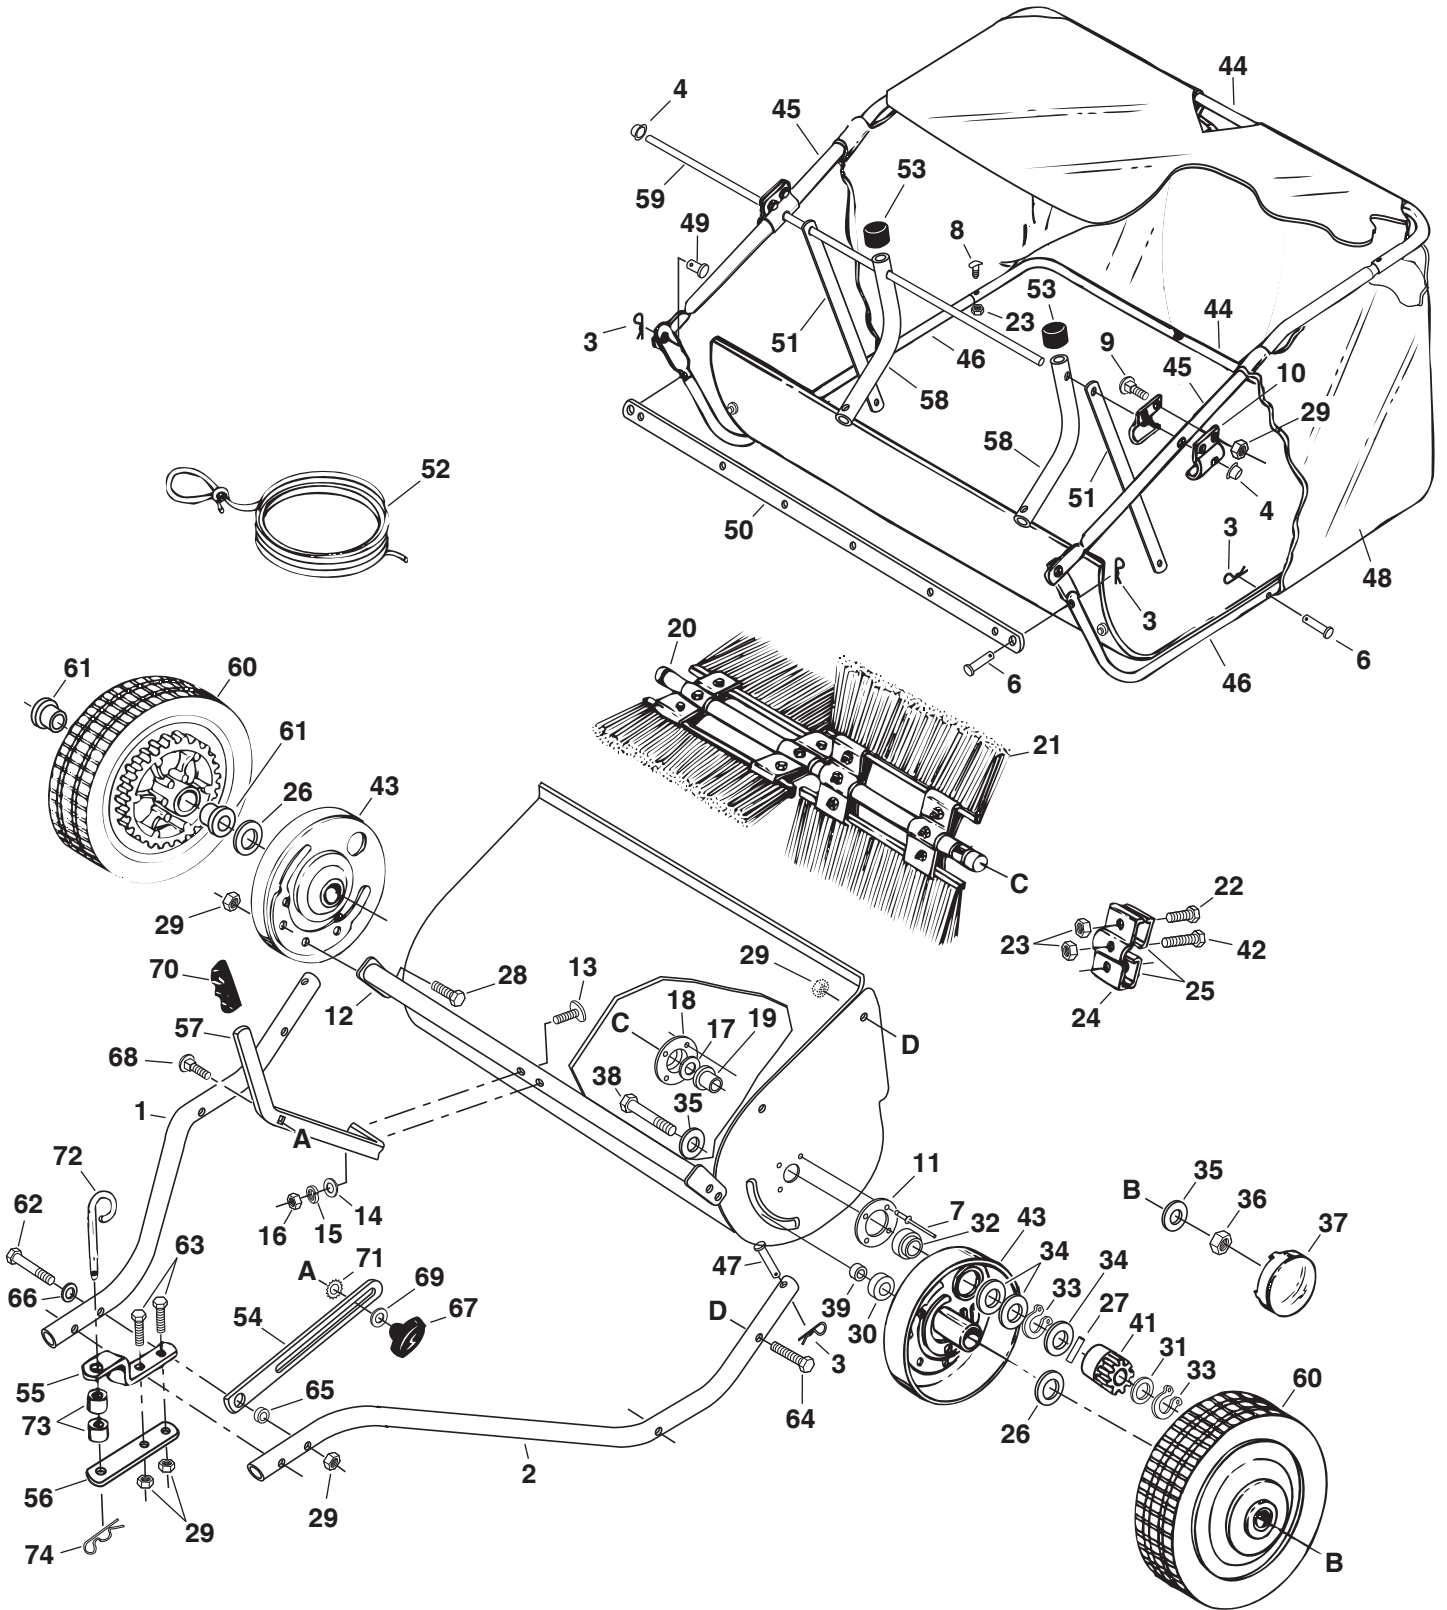

PARTS

REPAIR PARTS LIST FOR MODEL 965 89 95-01 - 42" LAWSWEEPER

REF	PART NO.	QTY	DESCRIPTION	REF	PART NO.	QTY	DESCRIPTION
1	522 75 55-01	1	Hitch Tube, R.H.	39	506 62 66-01	2	Bushing, Spacer
2	531 00 28-07	1	Hitch Tube, L.H.	40	522 76 15-01	1	Gear, Pinion R.H. (not shown)
3	531 00 28-43	8	Hairpin Cotter, 3/32" #3	41	522 76 16-01	1	Gear, Pinion L.H.
4	531 00 28-40	2	Palnut, 3/8"	42	531 00 76-26	4	Bolt, Hex 1/4-20 x 1" Lg.
6	531 00 76-84	4	Clevis Pin, 1/4" x 1-1/8"	43	522 76 21-01	2	Ass'y, Dust Cover
7	522 75 61-01	8	Rivet, Pop	44	522 76 22-01	2	Hopper Frame (Middle)
8	522 75 62-01	4	Bolt, Cvd. Hd. 1/4-20 x 1"	45	522 76 23-01	2	Upper Hopper Frame (Front)
9	522 75 63-01	4	Bolt, Carriage 5/16-18 x 3/4"	46	522 76 24-01	2	Lower Hopper Frame (Front)
10	506 62 67-01	4	Hopper Mount Clamp	47	531 00 28-44	2	Pin, Clevis 1/4" x 1-3/4" Lg.
11	522 75 82-01	2	Washer, Special	48	522 76 26-01	1	Hopper Bag
12	522 75 83-01	1	Height Adjustment Tube Ass'y.	49	531 00 76-85	2	Clevis Pin, 3/8" x 1/2"
13	531 00 28-15	2	Bolt, Cvd. Hd. 5/16-18 x 1-5/8" Lg.	50	531 00 28-26	1	Strap, Bag Frame
14	531 00 28-16	2	Washer, Bowed 1" x .32" x .06"	51	522 76 29-01	2	Bag Support Strap
15	531 00 46-56	2	Lock Washer, 5/16"	52	531 00 27-34	1	Hopper Rope
16	531 00 46-57	2	Nut, Hex 5/16-18 Thread	53	531 00 28-42	2	Cap, Vinyl
17	522 75 88-01	2	Washer, 5/8" SAE	54	531 00 28-28	1	Strap, Height Adjustment
18	506 62 04-01	2	Retainer, Dust Cover	55	531 00 27-72	1	Bracket, Hitch
19	522 75 90-01	2	Bushing, Brush Shaft	56	522 75 10-01	1	Bracket, Hitch (Straight)
20	522 75 91-01	1	Brush Shaft	57	531 00 28-31	1	Handle, Height Adjustment
21	531 00 28-19	4	Brush, 42"	58	522 76 36-01	2	Tube, Bag Arm
22	522 75 93-01	8	Bolt, Hex 1/4-20 x 3/4" Lg.	59	531 00 28-33	1	Rod, Hopper Bag Pivot
23	531 00 81-64	16	Nut, Nylock 1/4-20 Thread	60	531 00 27-46	2	Wheel & Tire Ass'y. (with bearings)
24	506 62 06-01	4	Retainer, Brush (Double)	61	531 00 27-40	4	Wheel Bearing
25	506 62 07-01	8	Retainer, Brush (Single)	62	531 00 28-34	2	Bolt, Hex 5/16-18 x 3" Lg.
26	531 00 27-41	2	Washer, Flat 1-1/8" x .78" x .025"	63	531 00 28-35	2	Bolt, Hex 5/16-18 x 2-1/4" Lg.
27	531 00 28-63	2	Dowel Pin (Drive)	64	531 00 28-38	4	Bolt, Hex 5/16-18 x 1-3/4" Lg.
28	522 75 99-01	4	Bolt, Hex 5/16-18 x 3/4" Lg.	65	531 00 28-36	1	Bushing, Spacer
29	501 02 11-01	16	Nut, Nylock 5/16-18 Thread	66	531 00 74-76	2	Washer, Flat (5/16) 11/32" x 11/16"
30	522 76 02-01	2	Spacer, .39 I.D. x 1-1/4" O.D. x .5"	67	506 62 60-01	1	Knob, Wing 5/16-18 Thread
31	531 00 76-28	2	Washer, Flat .849" x .598" x .025"	68	522 77 02-01	1	Bolt, Carriage 5/16-18 x 1" Lg.
32	522 76 04-01	2	Spacer, .78 I.D. x 1-1/4" O.D. x .5"	69	522 77 03-01	1	Washer, Flat 5/16" Std. Wrt.
33	506 62 24-01	4	Ring, Retaining .594"	70	506 62 64-01	1	Grip, Height Adjust
34	506 62 25-01	8	Washer, Shim 1-1/8" x .594" x .025"	71	531 00 28-39	1	Washer, Tooth Lock 5/16"
35	522 76 08-01	4	Washer, Flat 1-1/2" x .375" x .062"	72	506 62 56-01	1	Pin, Hitch
36	522 76 09-01	2	Nut, Hex Lock 3/8-24 Thread	73	506 62 65-01	2	Tube, Hitch Spacer
37	506 62 30-01	2	Hub Cap	74	522 75 20-01	1	Hairpin Cotter, 1/8" #4
38	522 76 11-01	2	Bolt, Hex 3/8-24 x 3-1/4" Lg.		40938	1	Owners Manual