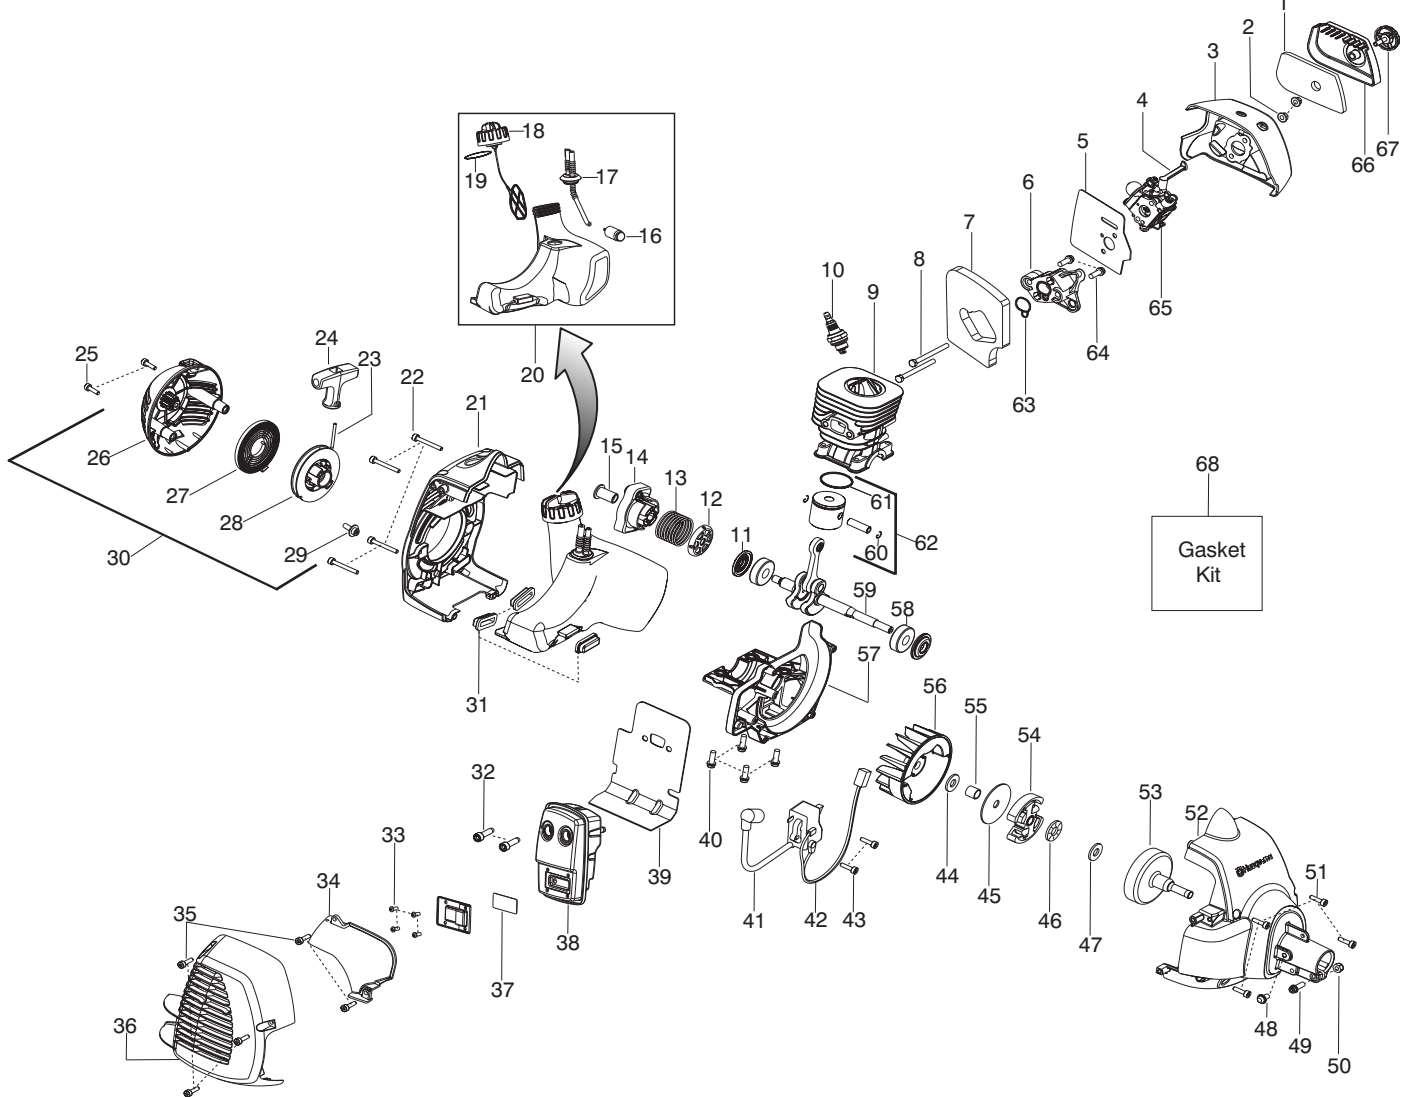

Parts List No. 545014391		Husqvarna® PARTS LIST	MODEL 125R (CAN. only)	
Date 2/11/09	Replaces 545014391 - 9/11/08		NOTE : Illustration may differ from actual model due to design changes.	Page: 2

Ref.	Part No.	Description	Ref.	Part No.	Description	Ref.	Part No.	Description
1.	530150253	Filter	25.	530016426	Screw	49.	530016470	Screw
2.	530016101	Nut-Carb. Screw	26.	545029603	Starter Hsg. w/eyelet	50.	530403094	Retainer-Piston Pin
3.	★★★★★	Air Box	27.	545029801	Kit-Starter Spring	51.	530016456	Screw
4.	530057844	Lever - Choke	28.	545029701	Kit-Starter Pulley	52.	545017501	Assy-Fan Housing
5.	545050402	Kit-Carb. Gasket (Incl 7,63)	29.	530016468	Screw	53.	★★★★★	Kit-Gasket (adaptor seal)
6.	530035596	Adaptor-Carb.	30.	545106301	Assy-Starter Hsg.(Incl. 23,24,26,27,28,29)	54.	545050405	Kit-Clutch Assy.
7.	545081898	Kit-Gasket (foam)	31.	530059780	Isolator-Tank	55.	530057852	Spacer
8.	530016400	Bolt	32.	530058982	Bolt-Muffler	56.	530039242	Flywheel
9.	545001001	Cylinder	33.	530015496	Screw	57.	545054601	Crankcase
10.	952030201	Plug-Spark (RCJ-8Y)	34.	530150440	Shield-Heat	58.	545013401	Bearing
11.	545050403	Kit-Crankshaft seal	35.	530016449	Screw	59.	545030001	Kit-Crankshaft
12.	530016475	Washer-Starter	36.	545104901	Guard-Muffler	60.	530015162	Retainer-Piston Pin
13.	545160301	Spring-Starter Cup	37.	545030501	Kit-Spark (Incl. 33)	61.	530019283	Ring-Piston
14.	545102303	Assy-Starter Cup	38.	545057501	Assy-Muffler	62.	545030301	Kit-Piston (Incl. 60,61)
15.	530059800	Coupling-Starter	39.	545081898	Kit-Gasket-Paper Met.	63.	545081898	Kit-Gasket (adaptor seal)
16.	530095646	Assy-Fuel Filter	40.	530015897	Screw	64.	530015897	Screw
17.	545081897	Kit-Fuel Line	41.	545046701	Module	65.	★★★★★	Kit-Carb. (Incl. 4,5)
18.	530150350	Assy-Cap w/ret.(Incl. 19)	42.	530039227	Assy-Leadwire	66.	530057846	Cover-Air Box
19.	545081898	Kit-Gasket O-ring - Fuel Cap	43.	530016456	Screw	67.	530059796	Assy-Knob
20.	545105105	Assy-Fuel Tank (Incl. 16,17,18,19)	44.	530016463	Washer	68.	545081898	Kit-Gasket (Incl. 5,7,11,19,39,63)
21.	530057851	Shroud-Rear	45.	530094189	Washer-Clutch	Not Shown		
22.	530016448	Screw	46.	545173401	Bearing - Thrust	530058709	Bulb-Purge	
23.	545029901	Kit-Rope	47.	530016420	Washer - Thrust			
24.	530150318	Handle-Starter	48.	530016469	Screw			

✓ = New Part Number For This IPL

★ = Refer to the Service Reference Indicated for more information.(Located at the END of the IPL)