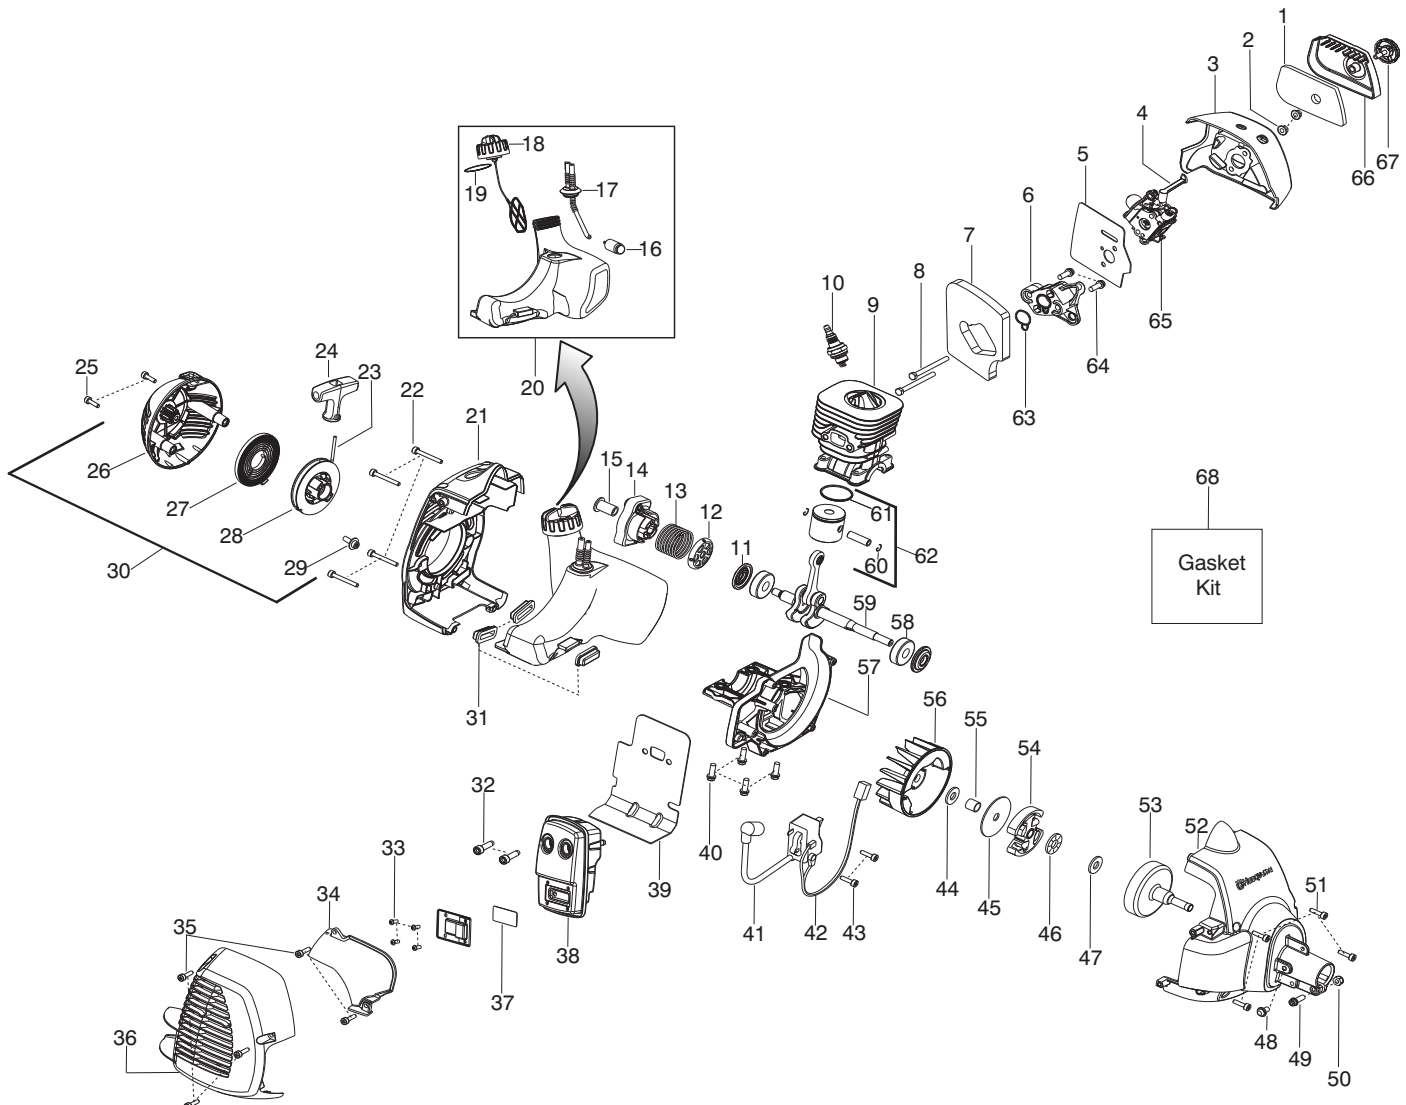

✓ = New Part Number For This IPL

★ = Refer to the Service Reference Indicated for more information.(Located at the END of the IPL)

Parts List No. 545103433		 Husqvarna ® PARTS LIST	MODEL 125RJ (CAN. only)
Date 9/15/09	Replaced 545103433 - 9/11/08		NOTE : Illustration may differ from actual model due to design changes.