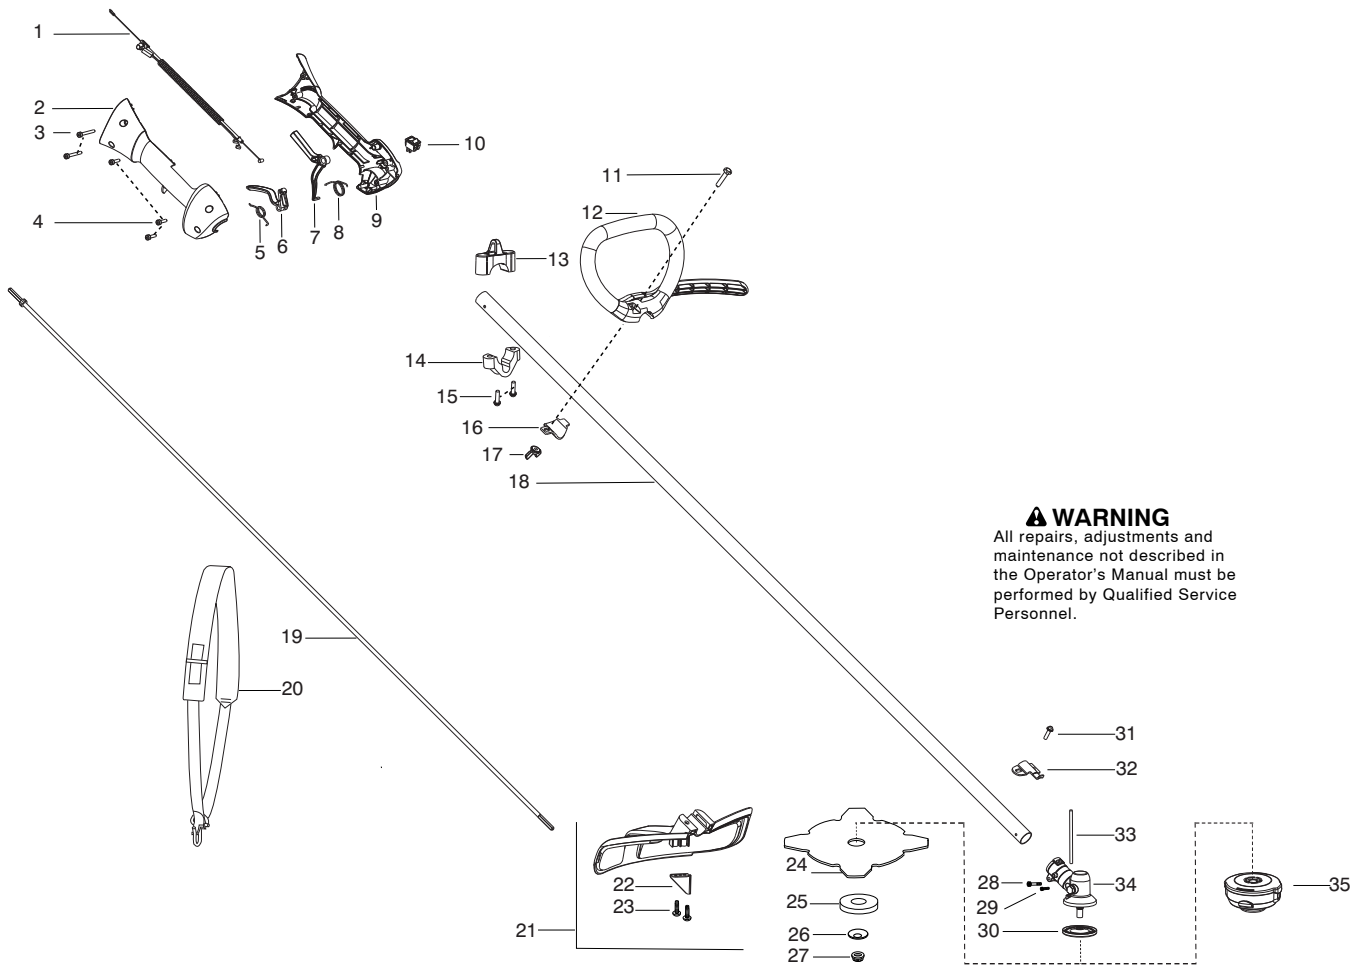

125RJ

Spare parts

Ersatzteile

Pièces détachées

Reserve onderdelen

Repuestos

Reservdelar

Parts List No. 545103433		Husqvarna ® PARTS LIST	MODEL 125RJ (CAN. only)
Date 9/15/09	Replaced 545103433 - 9/11/08		NOTE : Illustration may differ from actual model due to design changes.

✓ = New Part Number For This IPL

★ = Refer to the Service Reference Indicated for more information.(Located at the END of the IPL)

Parts List No. 545103433		 Husqvarna ® PARTS LIST	MODEL 125RJ (CAN. only)
Date 9/15/09	Replaced 545103433 - 9/11/08		NOTE : Illustration may differ from actual model due to design changes.