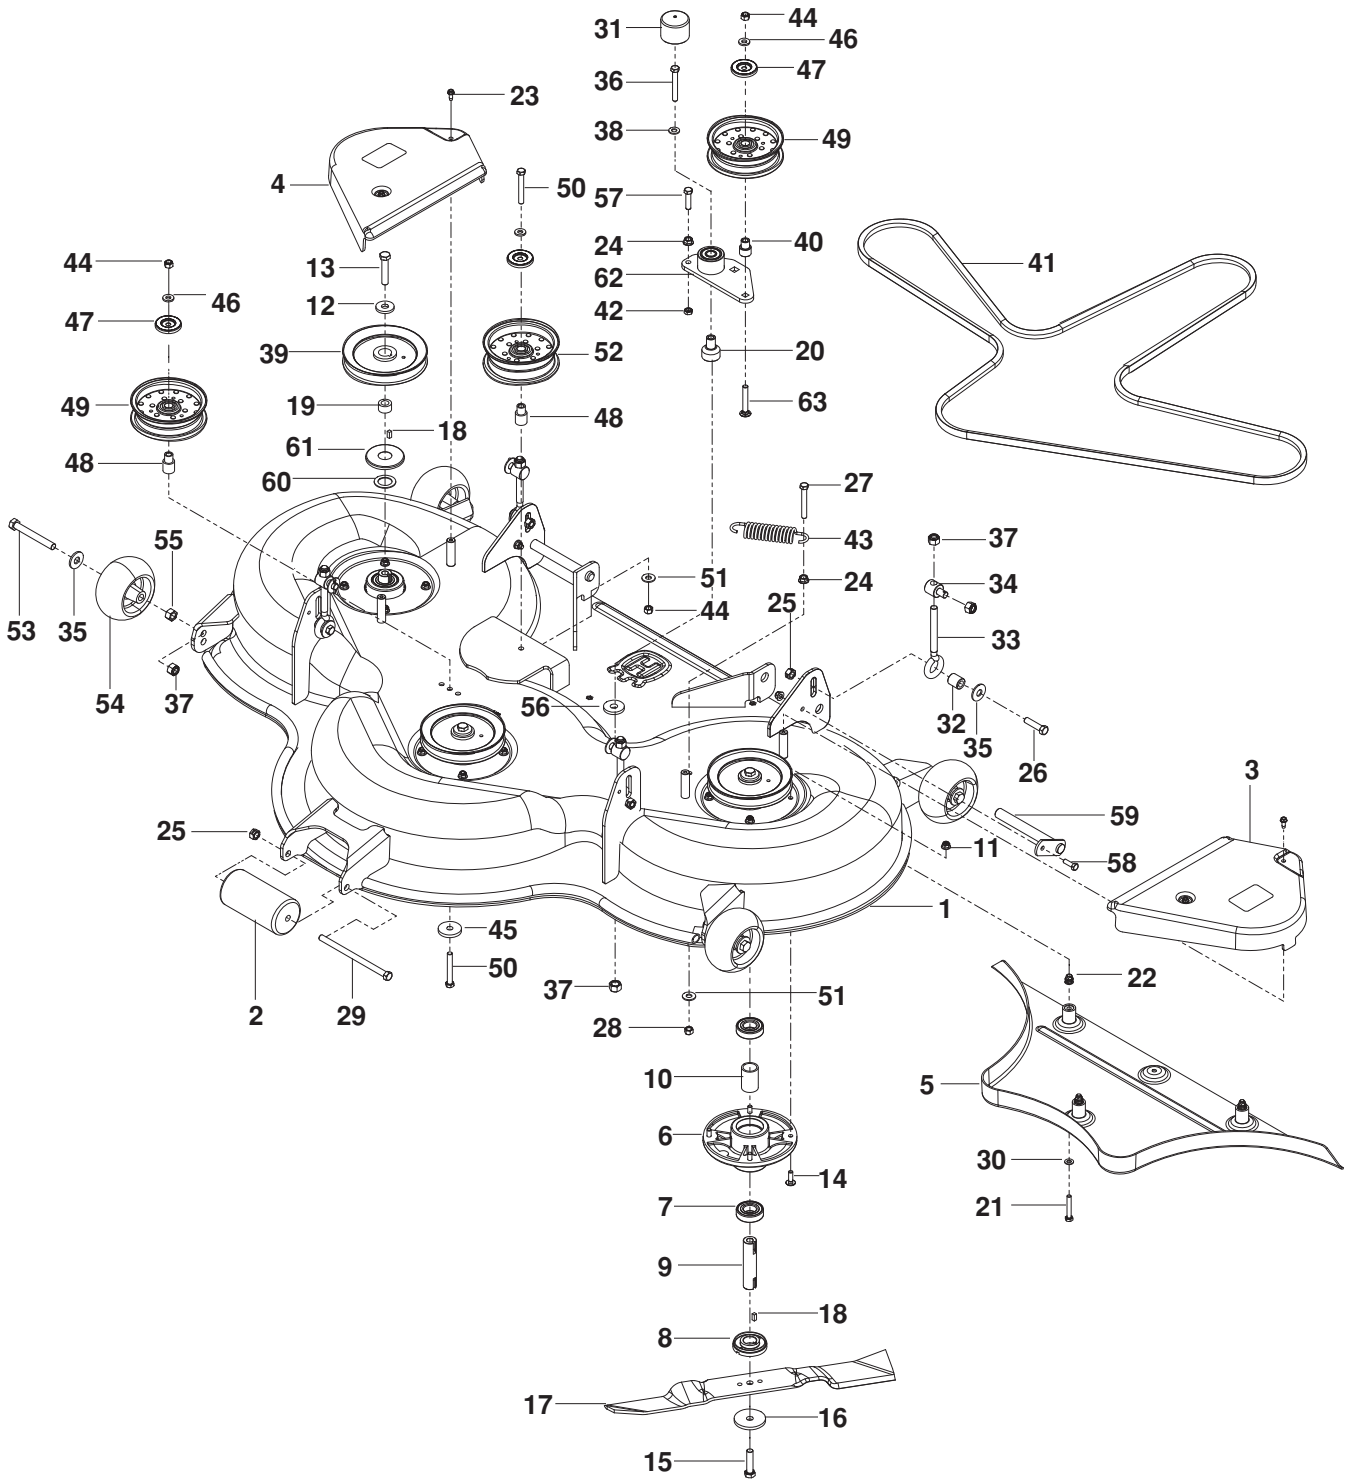

61 INCH DECK