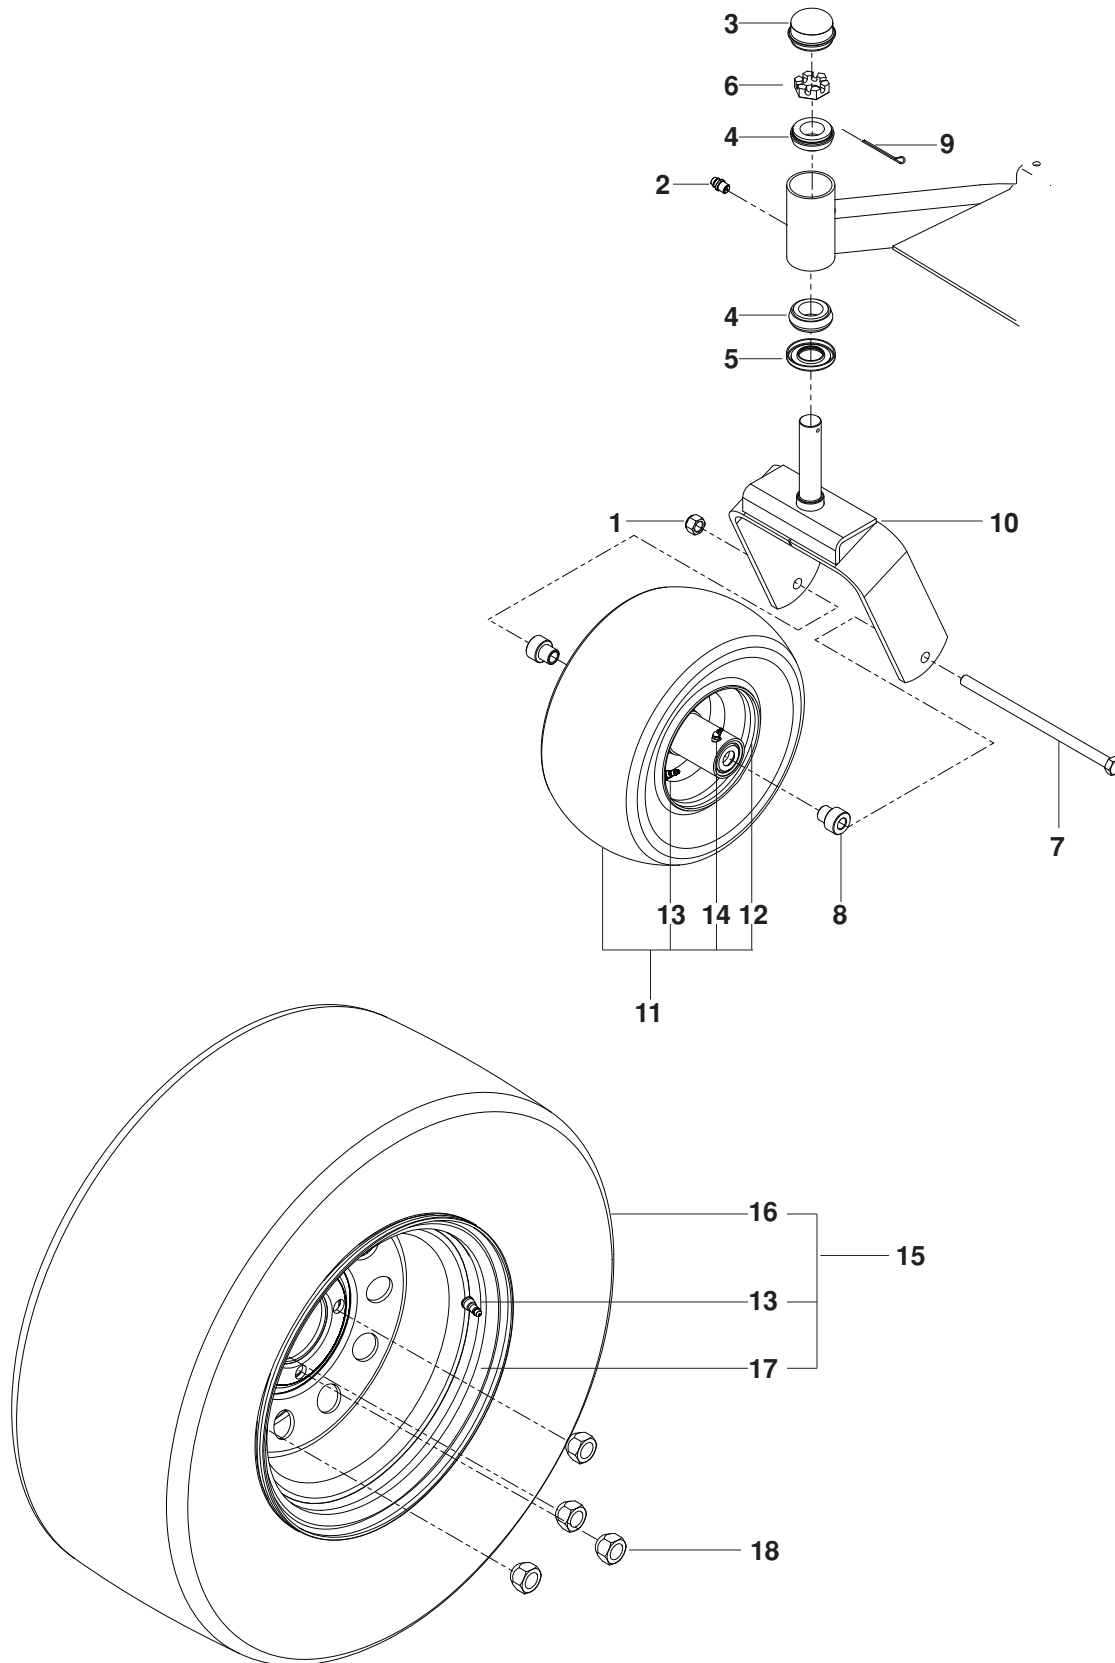

WHEELS AND TIRES