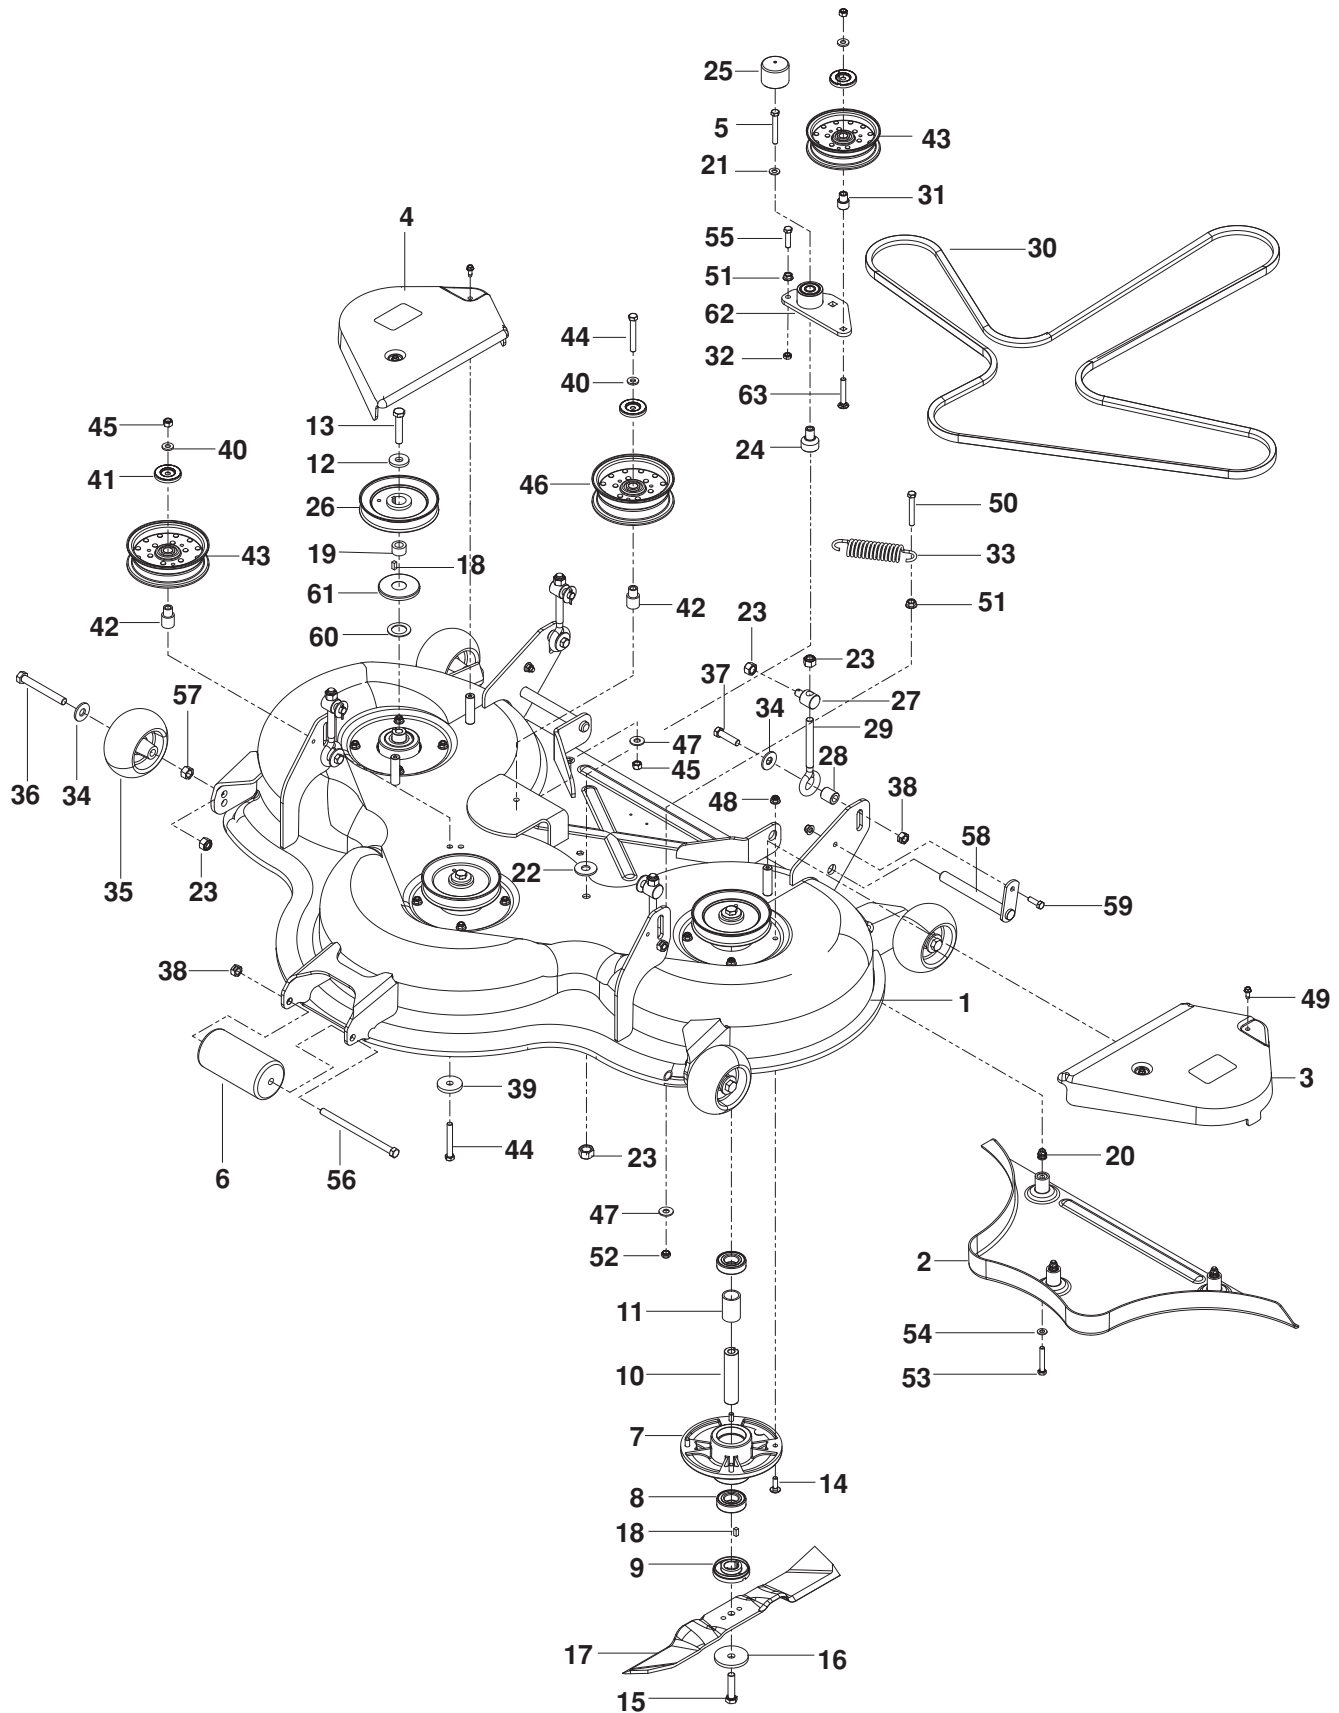

52 INCH DECK