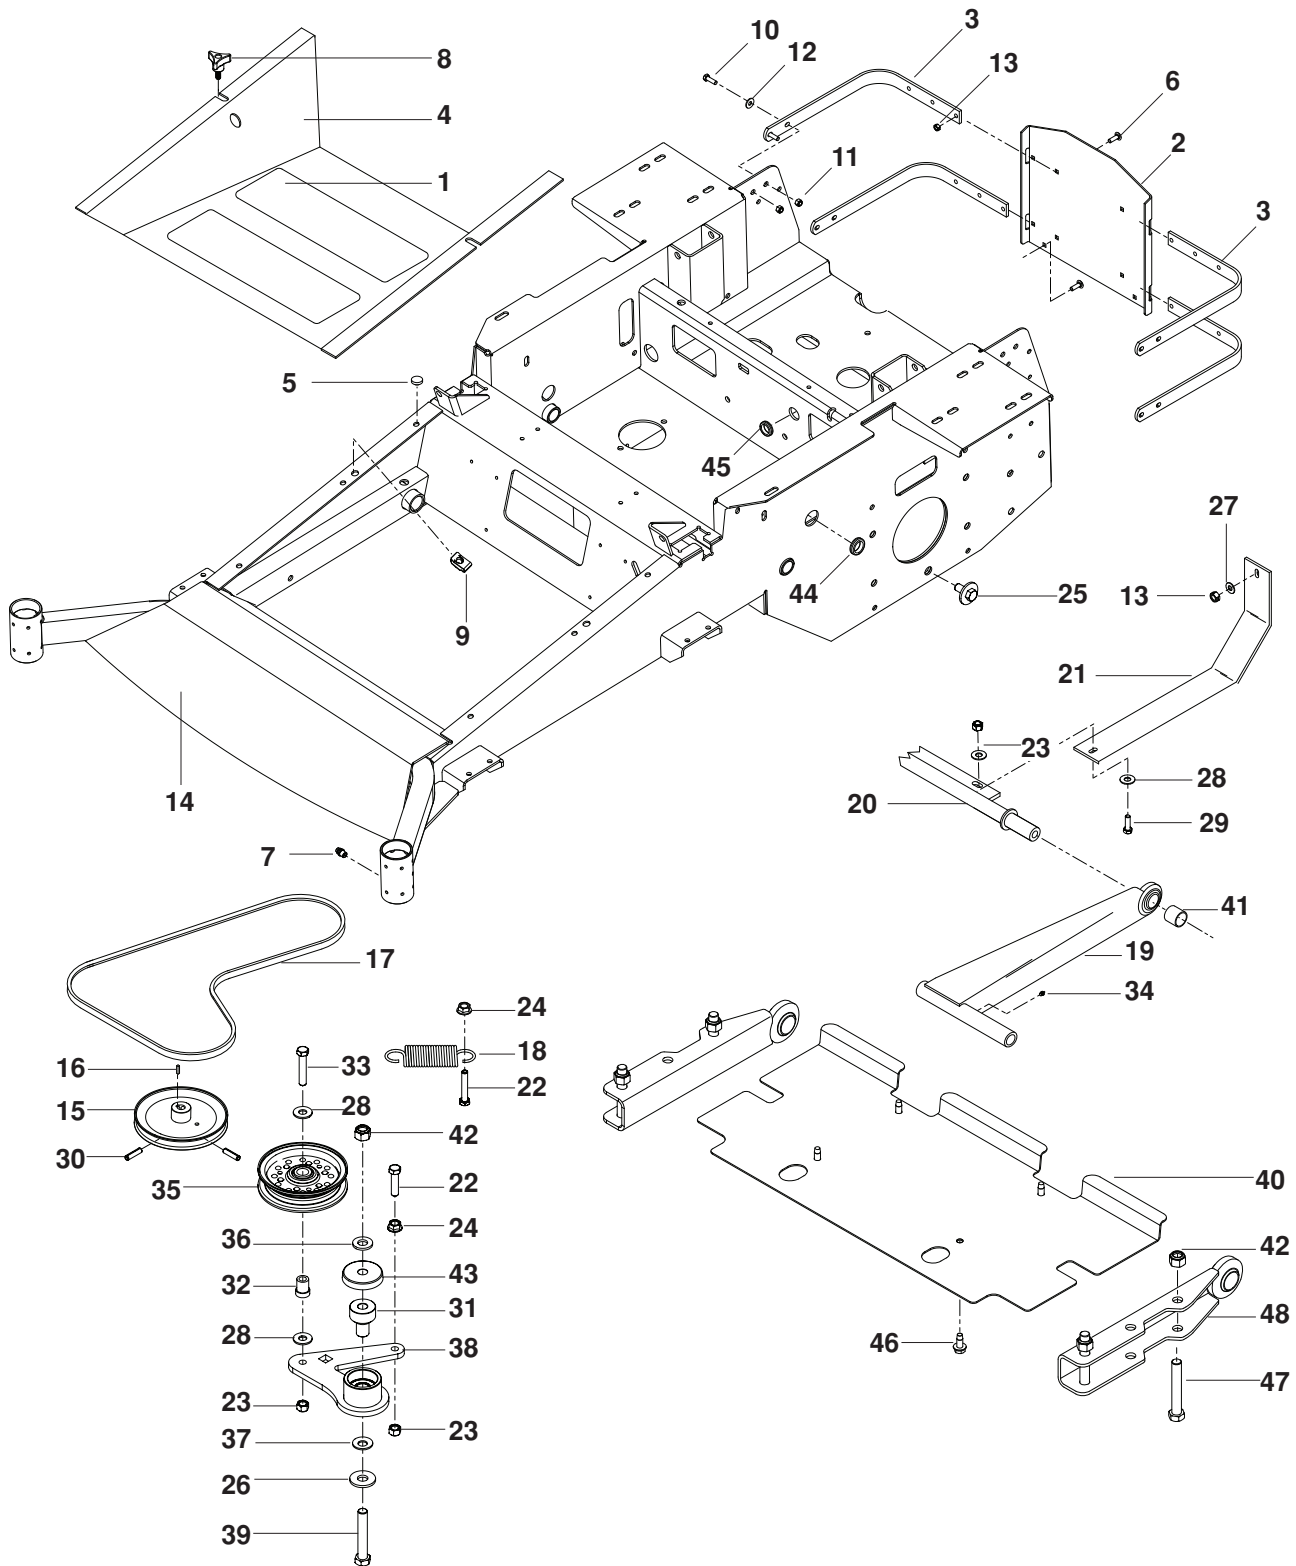

CONTENTS

CHASSIS / FRAME	4	WHEELS AND TIRES	18
ENGINE PLATE		MOWER LIFT / DECK LIFT.....	20
LZ5225	6	52 INCH DECK.....	22
LZ30, LZC5227, LZC6130.....	8	61 INCH DECK.....	24
STEERING	10	DEBRIS GUARD	26
IGNITION.....	12	SEAT	28
PARKING BRAKE	14	DECALS	30
HYDRAULIC PUMP - MOTOR.....	16	PROTECTION FRAME	32

NOTE: ALL FASTENERS ARE GRADE 5 UNLESS OTHERWISE SPECIFIED.

CHASSIS / FRAME