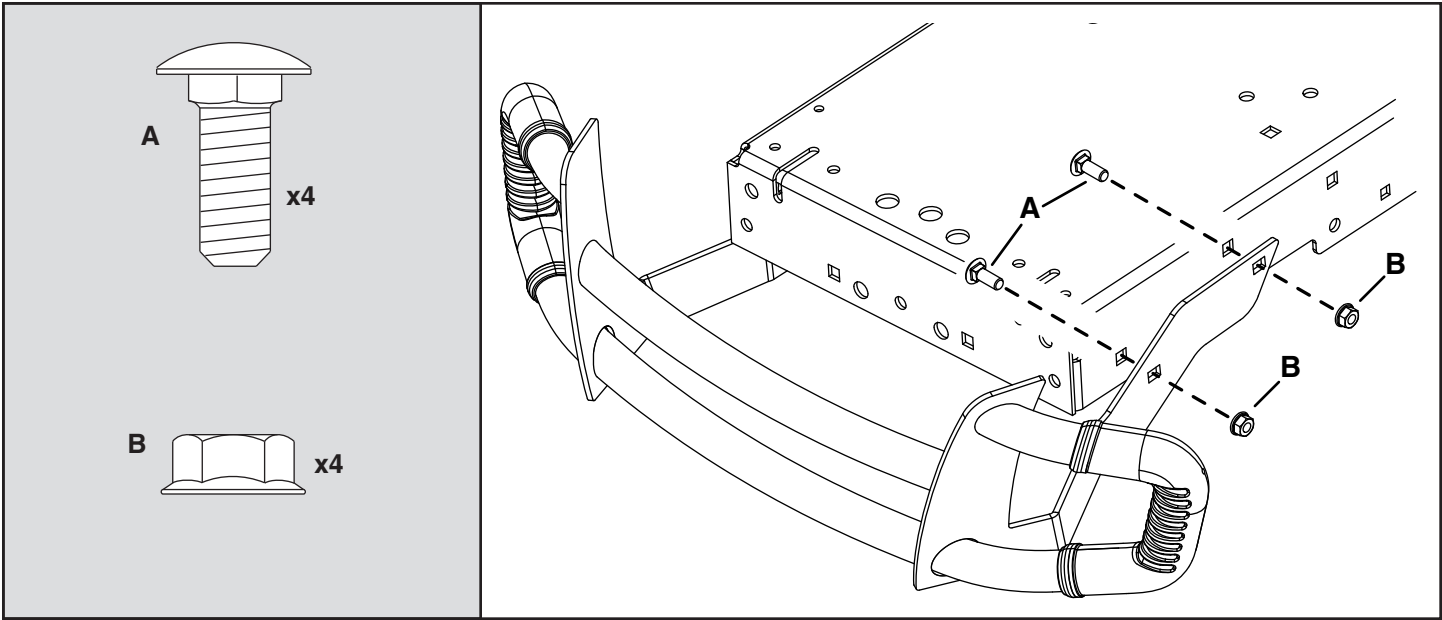

LS BRUSH GUARD

505568813

(424918)

REF	QTY	PART NO.	DESCRIPTION	REF	QTY	PART NO.	DESCRIPTION
1	2	422752	End Cap	3	4	43350	Carriage Bolt, 3/8-16 x 1"
2	1	66686	Bumper Assembly	4	4	44072	Whizlock Nut, 3/8-16