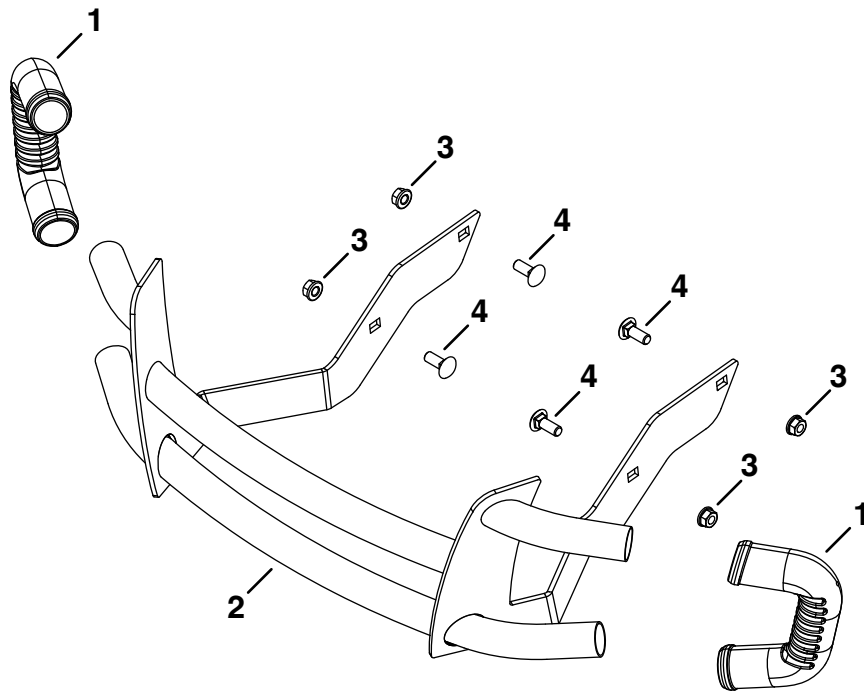

LS BRUSH GUARD

505568813

(424918)

REF	QTY	PART NO.	DESCRIPTION	REF	QTY	PART NO.	DESCRIPTION
1	2	422752	End Cap	3	4	43350	Carriage Bolt, 3/8-16 x 1"
2	1	66686	Bumper Assembly	4	4	44072	Whizlock Nut, 3/8-16

Missing part shipments are normally shipped from the Agri-Fab factory within 24 hours zip code 61951. 1 to 5 days delivery for UPS.

For Replacement and/or Repair Parts:

1. Call Agri-Fab at 1-800-448-9282 Option # 1
Monday through Friday, 7 am to 5 pm CST
2. Visit Agri-Fab's website at <http://www.agri-fab.com> and view illustrated parts breakdowns and parts listing and purchase parts via our <http://www.speedepart.com> site online.