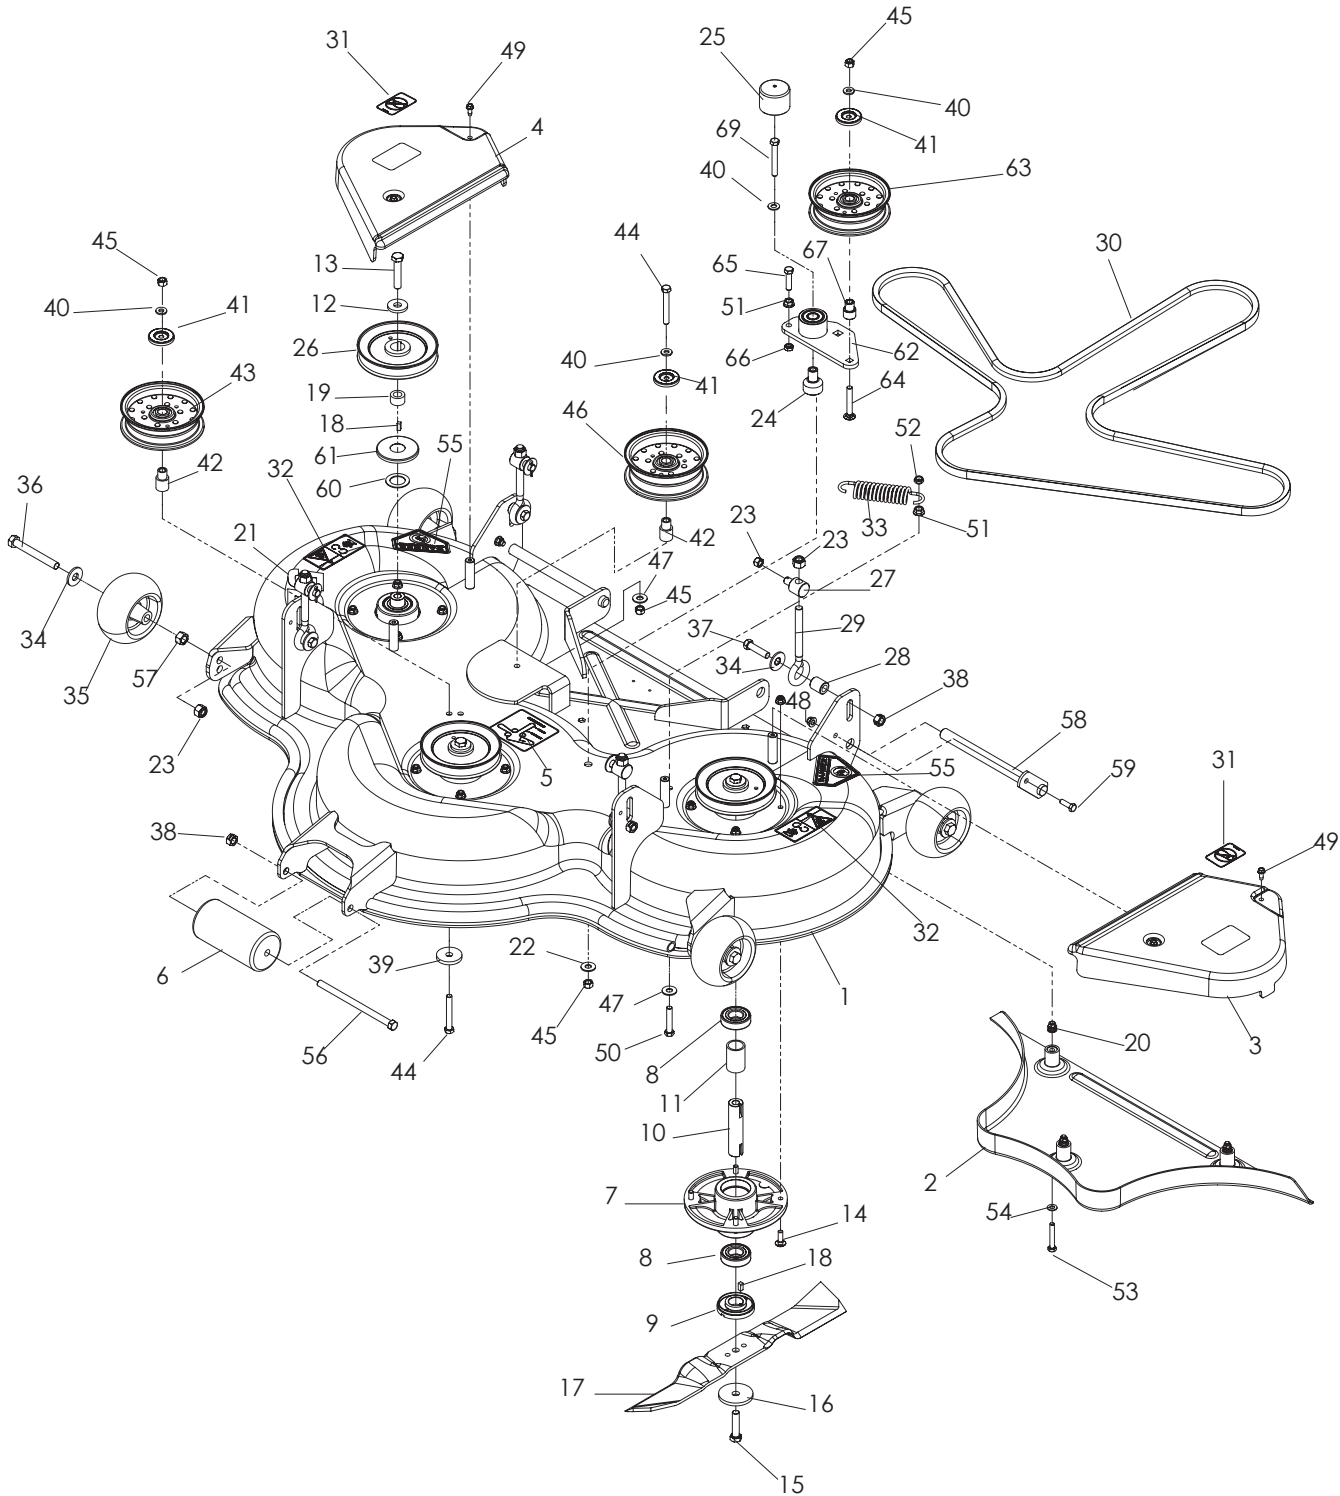

COMBI DECK CD52

CD52i / 968999759