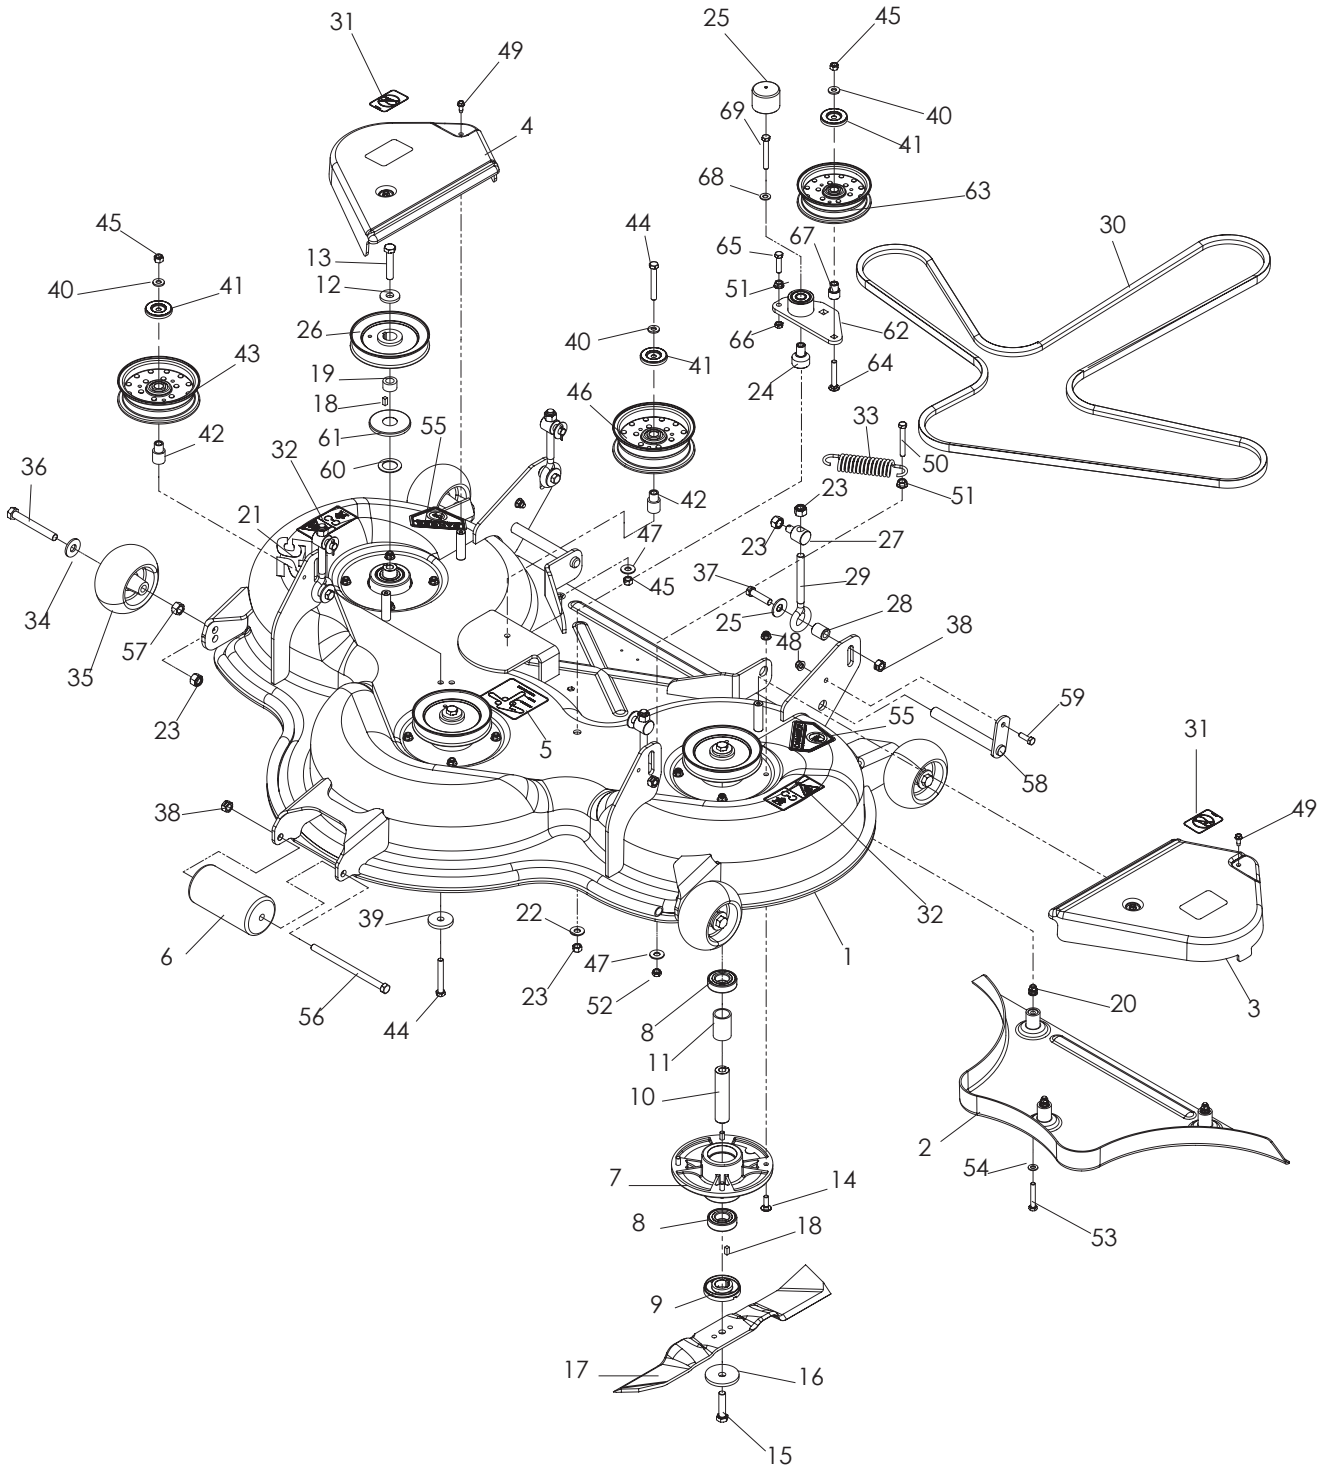

COMBI DECK CD52

CD52L / 968999760