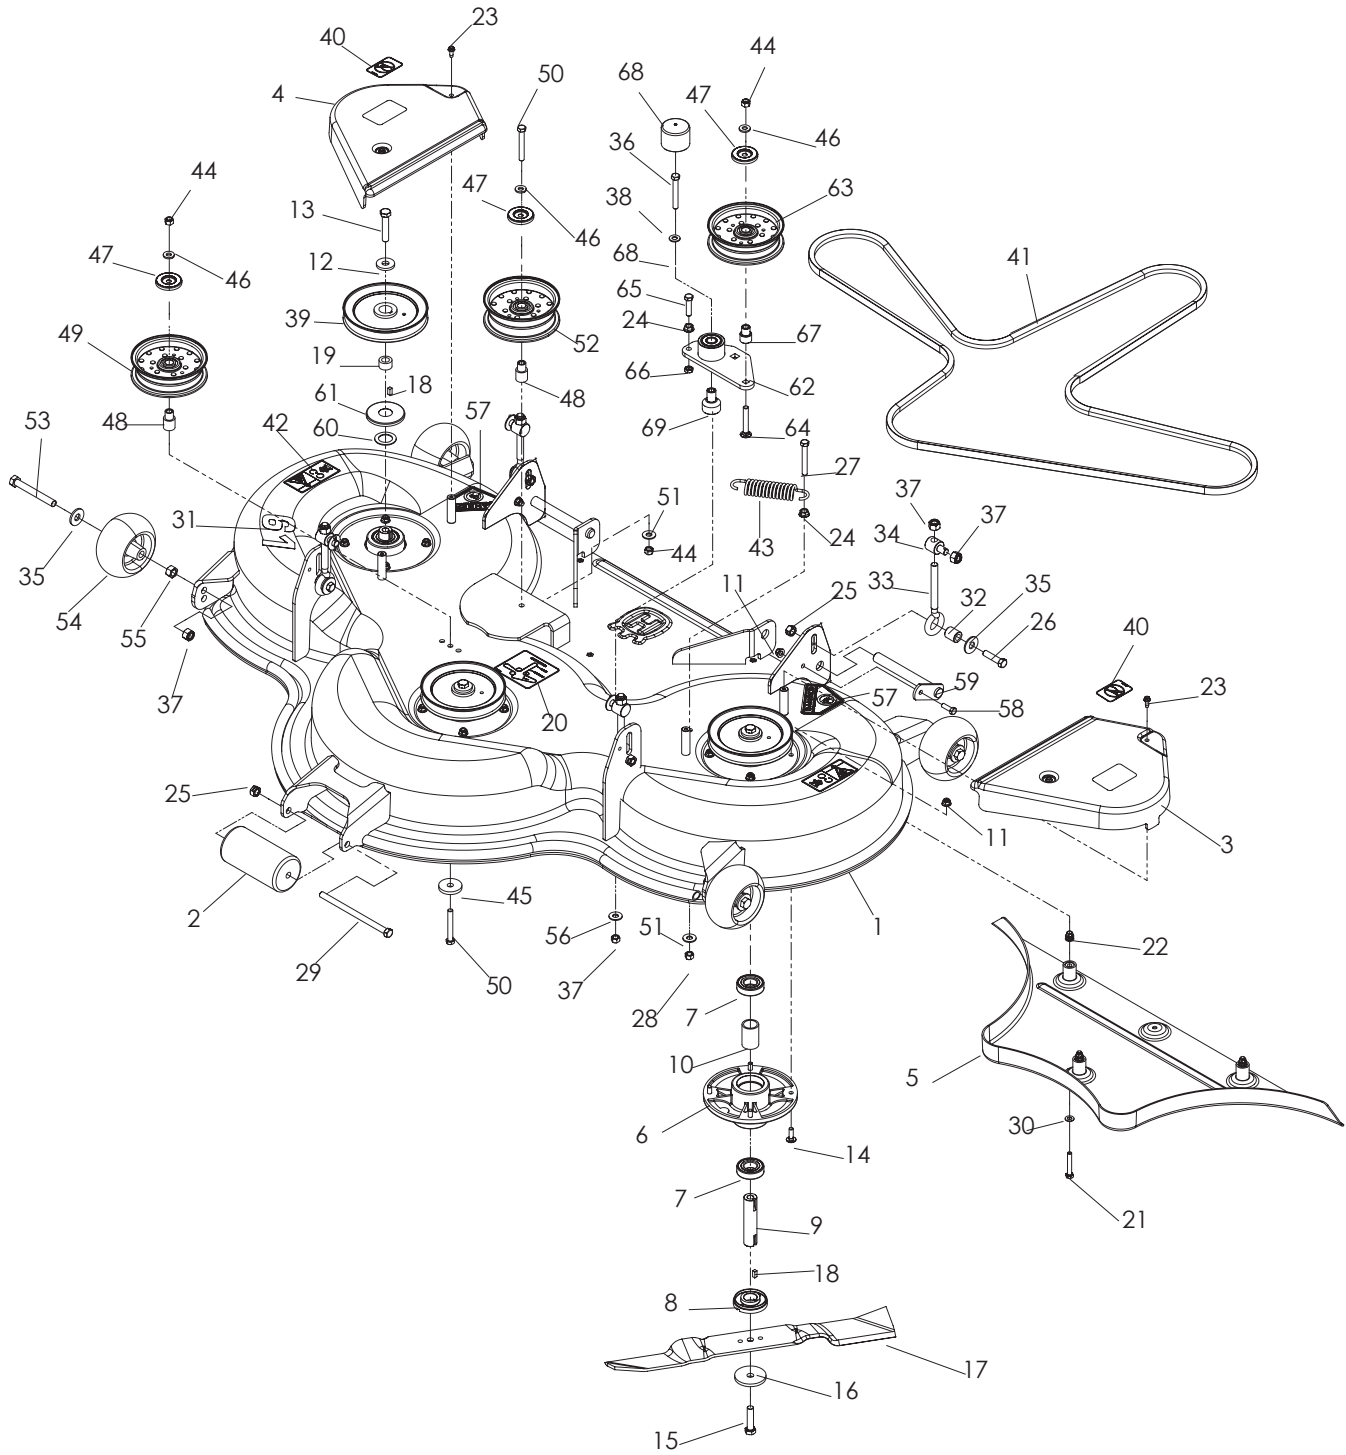

COMBI DECK CD61

CD61L / 968999761