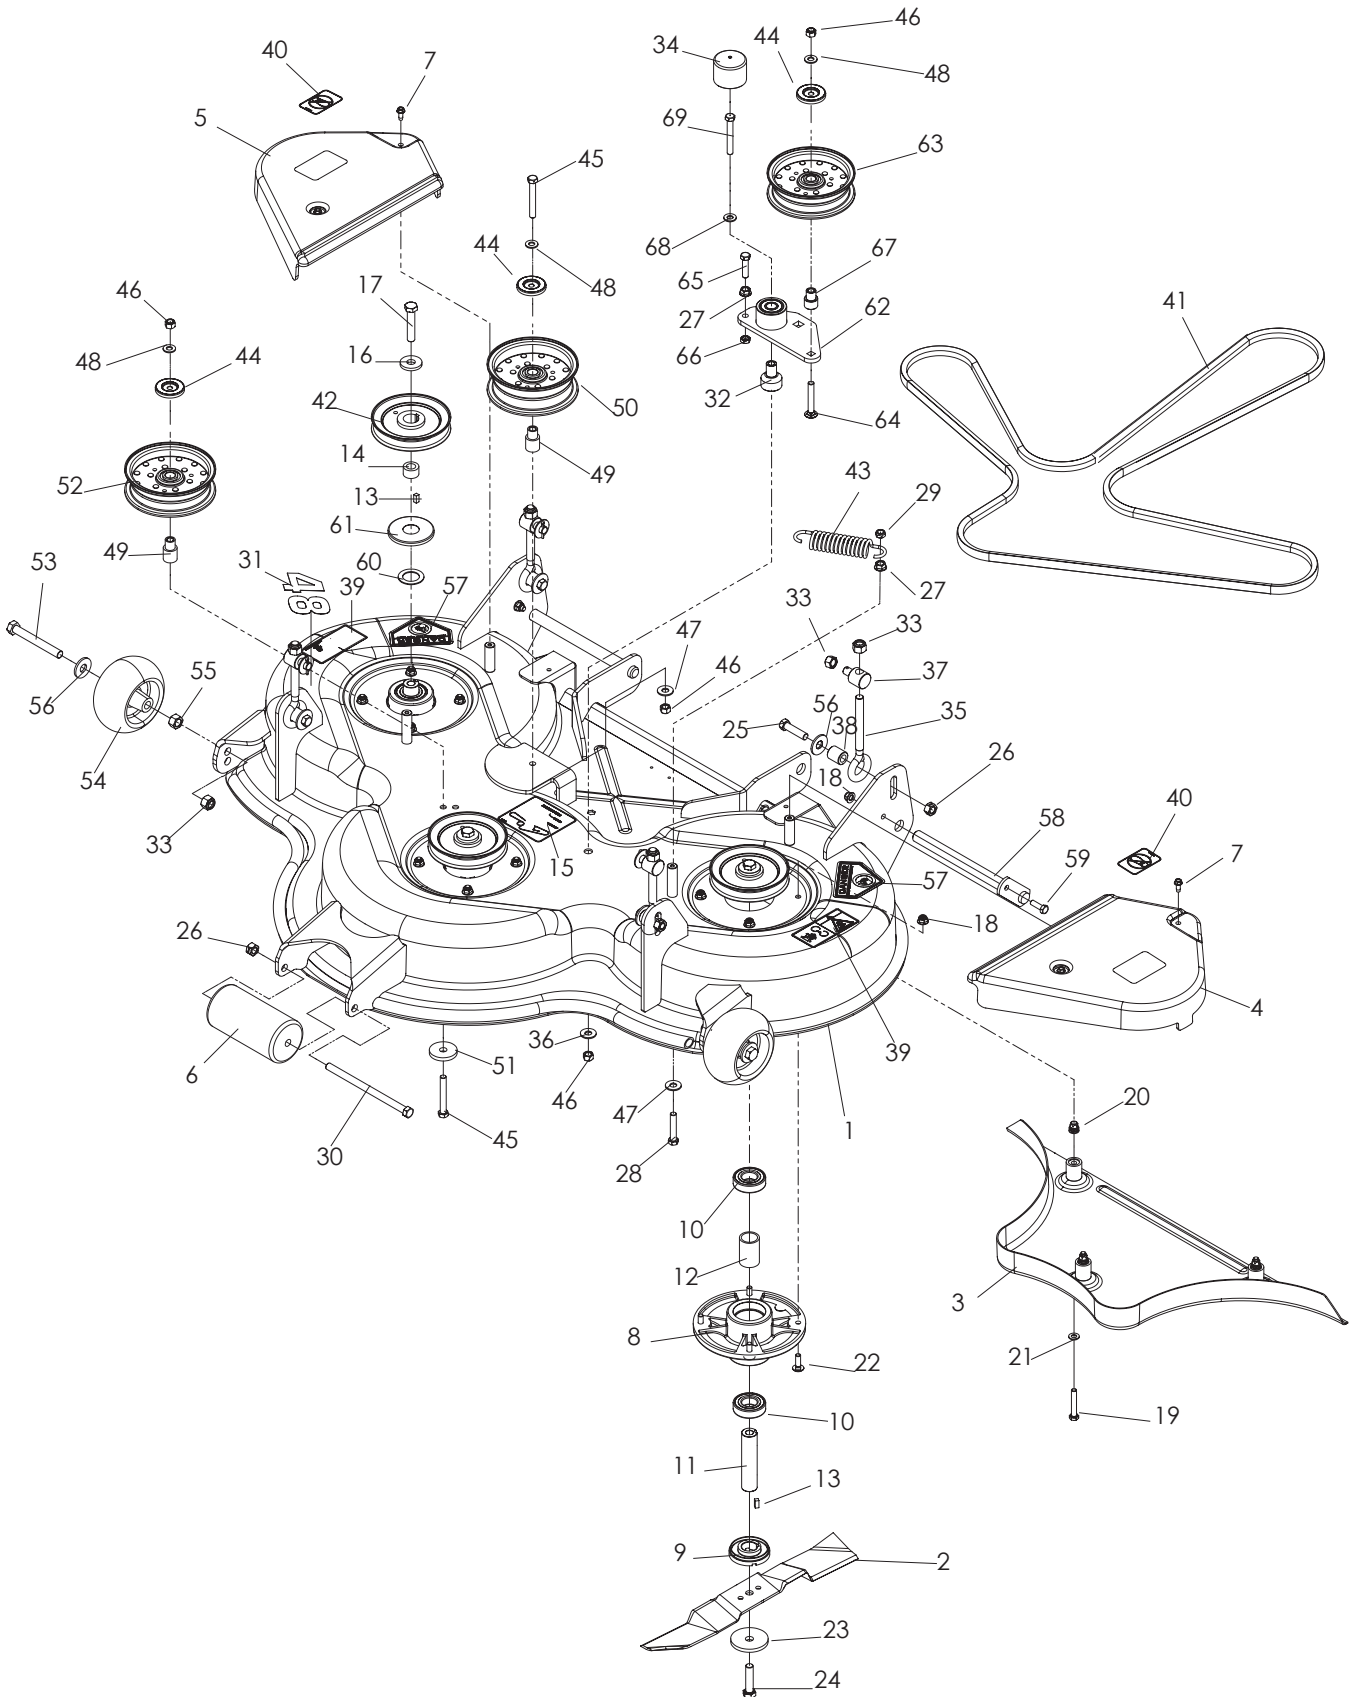

NOTE: ALL FASTENERS ARE GRADE 5 UNLESS OTHERWISE SPECIFIED.

COMBI DECK 48"

CD48i / 968999758

COMBI DECK CD48

ITEM	PART NO.	QTY.	DESCRIPTION	ITEM	PART NO.	QTY.	DESCRIPTION
1..	539 133054	...1 DECK w/ DECALS	36..	539 1022431 SUPPORT WASHER
2..	535 429401	...3 BLADE	37..	505 2565014 SWIVEL
3..	539 1327761 PLUG, MULCH	38..	539 1144044 SPACER
4..	539 1125081 BELT SHIELD, LEFT	39..	539 1057442 DECAL, BELT DRIVE
5..	539 1125091 BELT SHIELD, RIGHT	40..	539 1057431 DECAL, NO STEP
6..	544 1854011 ROLLER	41..	522 7959011 DECK BELT, 52"
7..	539 9903624 SCREW 1/4-20 x 5/8 SLF TAP	42..	539 1328953 PULLEY, 48
8..	535 4289013 BEARING HOUSING	43..	539 1032561 SPRING
9..	539 1327783 BUSHING, BLADE	44..	510 2578013 SHIELD, DUST
10..	738 2205196 BEARING	45..	539 1026122 HCS 3/8-16 x 2 3/4
11..	535 4287023 AXEL	46..	539 9769794 NUT 3/8-16 NYLOC
12..	535 4288013 SPACER	47..	539 9905172 WASHER 3/8
13..	506 5335016 KEY	48..	522 0234013 WASHER 3/8 THICK
14..	539 1126093 KEY RETAINER	49..	539 1032952 IDLER BUSHING
15..	539 1126201 DECAL, BELT ROUTING	50..	539 1032581 IDLER PULLEY (TALL)
16..	539 1155503 WASHER 1/2	51..	539 1065041 HEAVY WASHER
17..	539 1324793 HCS M12 x 1.75 x 60, GR8.8	52..	539 1032571 IDLER PULLEY
18..	539 112899	..14 NUT 5/16-18 NYLOC	53..	539 1083662 HCS 1/2-13 x 4
19..	539 1324943 HCS M8 x 1.25 x 50, GR8.8	54..	539 1076102 WHEEL, GAUGE
20..	506 9162013 NUT	55..	539 9902582 NUT 1/2-13
21..	539 9901883 WASHER 5/16 SAE	56..	539 1095546 WASHER 1/2
22..	539 990208	..12 RHSNB 5/16-18 x 1	57..	539 9130102 DECAL, CPSC
23..	506 7923023 WASHER	58..	539 1026192 PIVOT PIN
24..	539 1324803 HCS M12 x 1.75 x 50, GR8.8	59..	539 9902092 HCS 5/16-18 x 1
25..	539 1080734 HCS 7/16-14 x 1 3/4	60..	539 1270993 WASHER
26..	539 9908395 NUT 7/16-14 CTRLK, GR A	61..	539 1084493 DUST CAP, BOTTOM
27..	539 9906132 NUT 3/8-16 WHIZLK	62..	539 1303911 ARM w/ BEARINGS, IDLER
28..	539 9905881 HCS 3/8-16 x 2	63..	539 1032571 IDLER PULLEY
29..	539 2002821 NUT 3/8-16 JAM, NYLOC	64..	539 1281011 BOLT 3/8-16 x 2 1/2
30..	539 1324701 HCS 7/16-14 x 7	65..	539 1070421 HCS 3/8-16 x 1 1/2 GR8
31..	544 2453031 LABEL	66..	539 1093321 NUT 3/8-16 JAM
32..	510 2063011 PIVOT, BEARING	67..	539 1302421 BUSHING, IDLER
33..	539 101331	..10 NUT 1/2 NYLOC	68..	539 1155281 WASHER 1/2 BELLEVILLE
34..	539 1148231 CAP, VINYL	69..	539 1015721 HCS 1/2-13 x 3
35..	539 1192274 EYEBOLT				