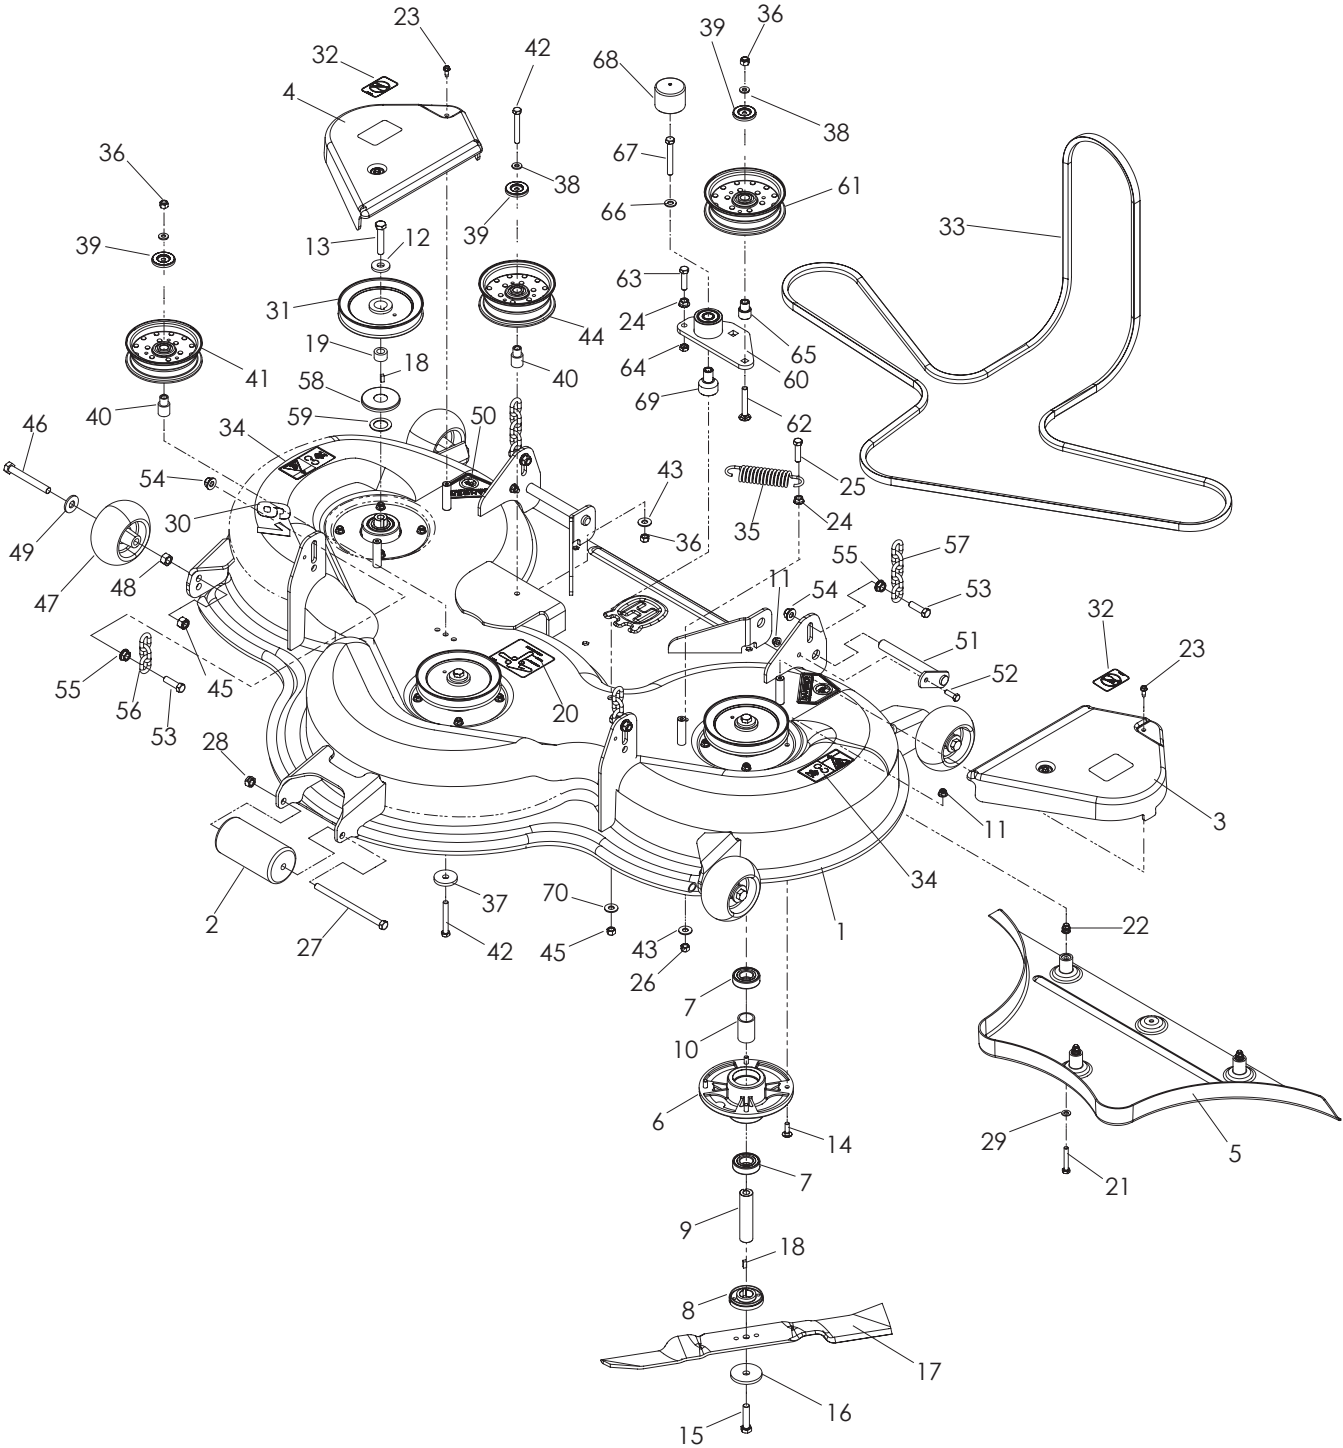

COMBI DECK CD61

CD61B / 968999762