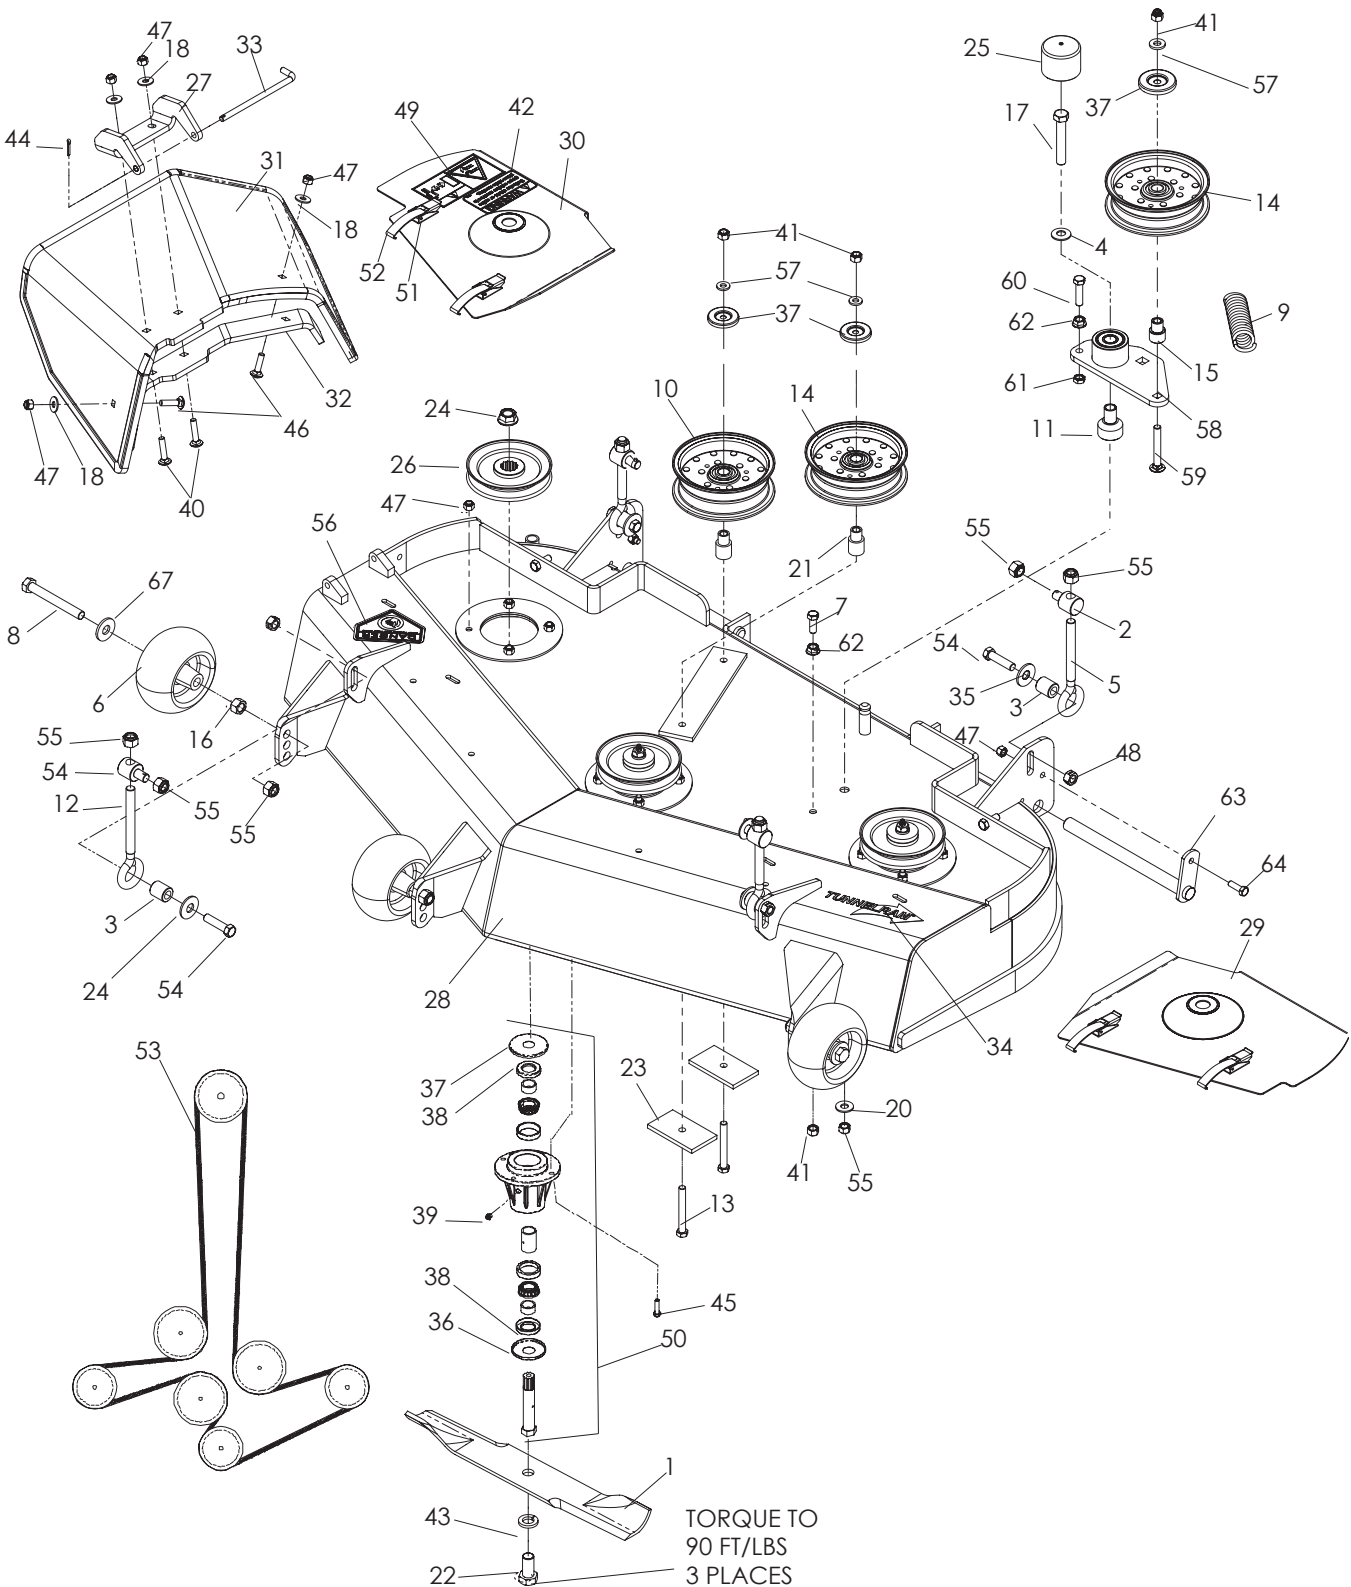

48 INCH TUNNEL DECK

TRD48i / 968999767