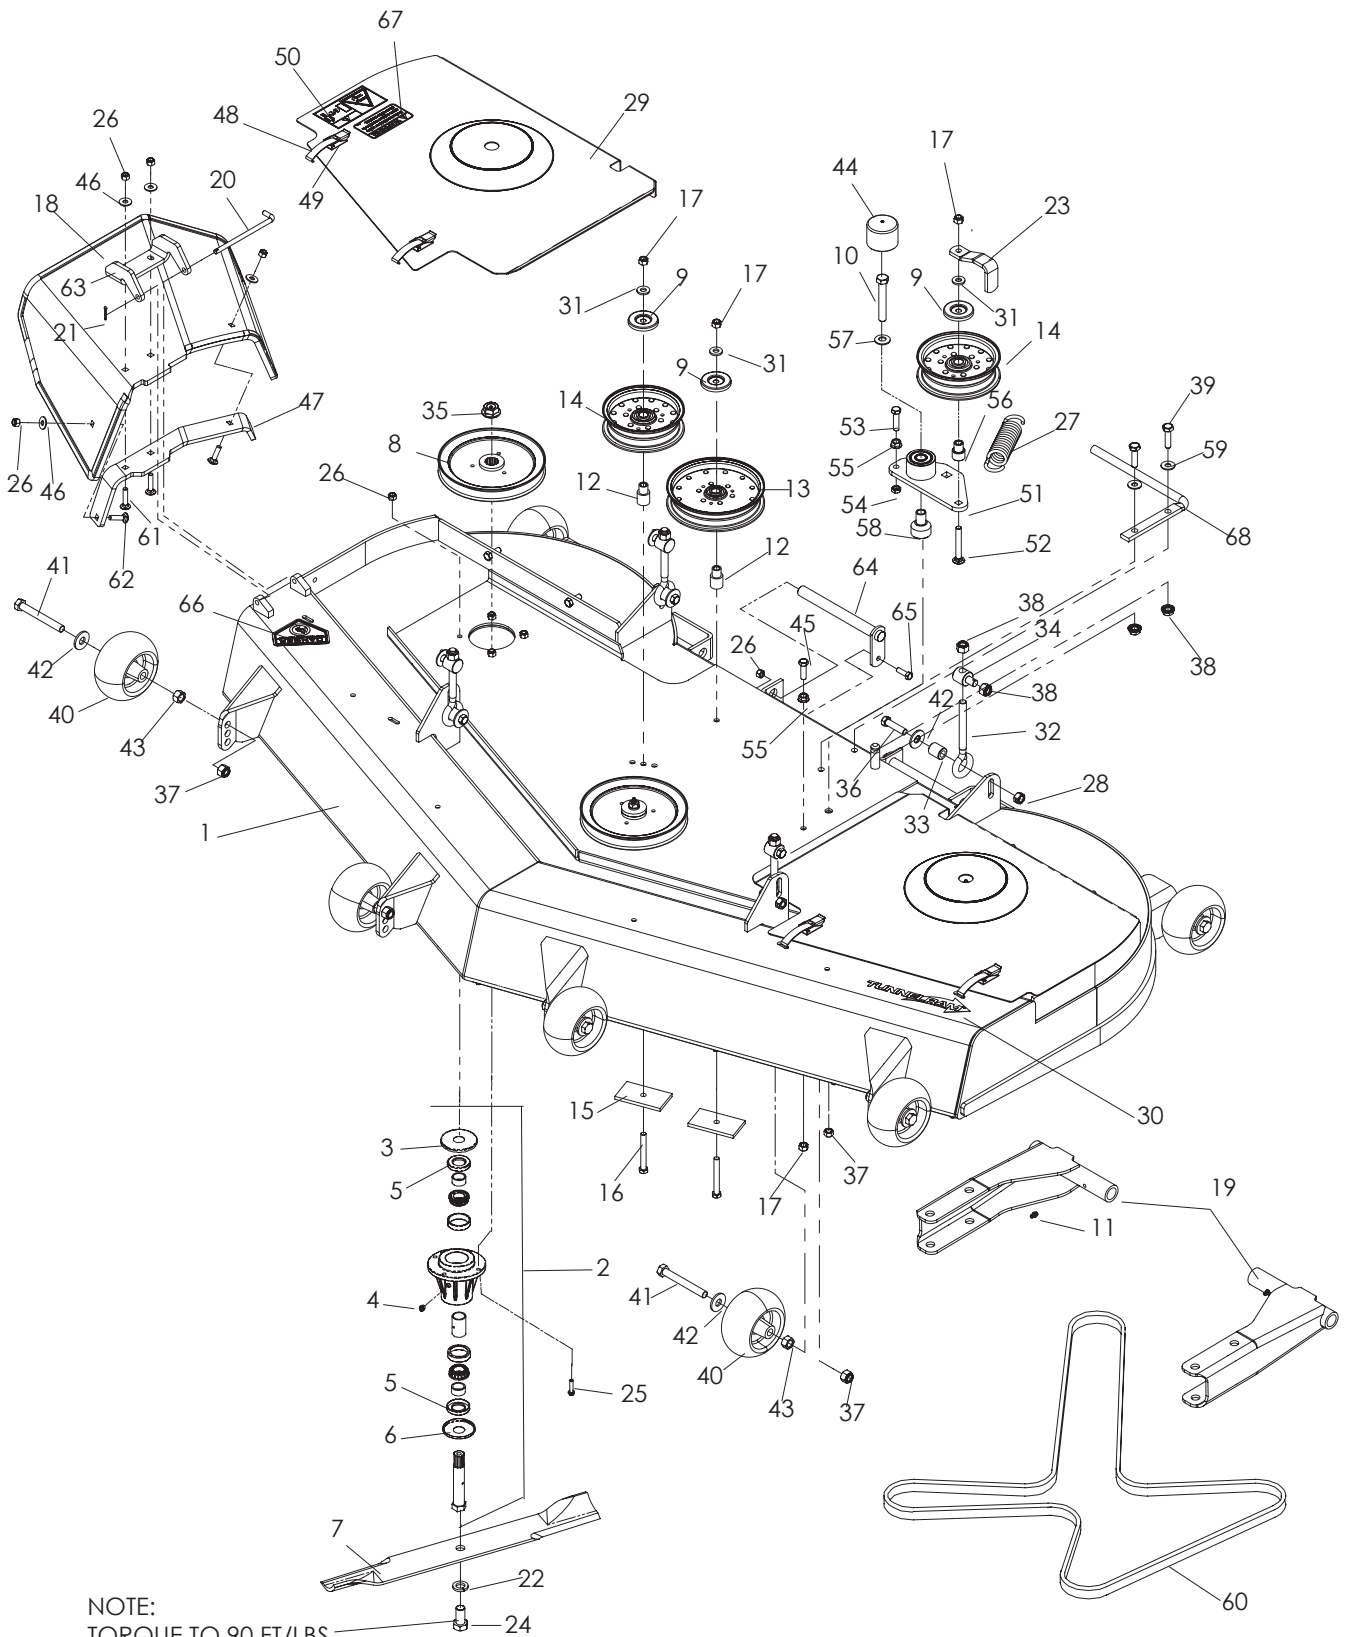

72 INCH TUNNEL DECK

TRD72L / 968999770

NOTE:
TORQUE TO 90 FT/LBS
3 PLACES