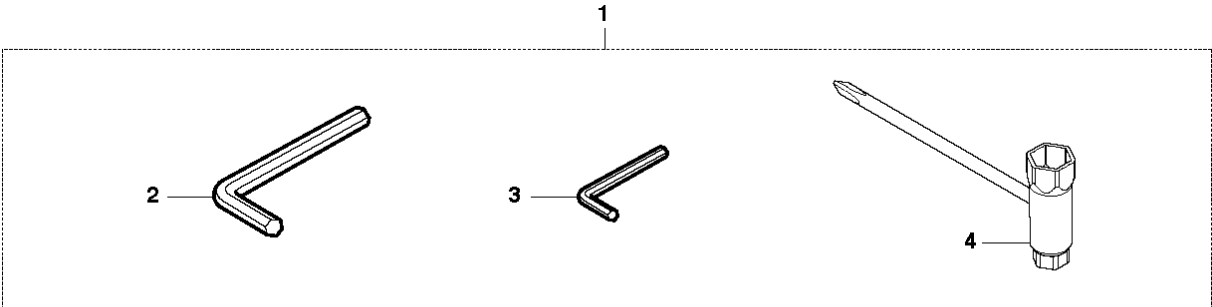

SPARE PARTS LIST

HEDGE TRIMMERS/POLE HEDGE
TRIMMERS

123 HD60, 2010-02

ACCESSORIES

123 HD60, 2010-02

Ref	Part No	Description	Remark	QTY	KIT
1	504 04 46-01	ACCESSORY BAG		1	
2	504 04 45-01	HEX KEY		1	1
3	504 04 44-01	HEX KEY		1	1
4	504 04 43-01	COMBINATION WRENCH		1	1
5	531 00 75-13	GREASE	UL22	1	
6	531 00 75-12	GREASE	UL21	1	
7	531 00 92-05	GREASE		1	

M 123HD60, HD60USA, HD65

Walbro WYL

CARBURETOR

123 HD60, 2010-02

Ref	Part No	Description	Remark	QTY KIT	
1	544 30 43-01	CARBURETTOR	Walbro WYL	1	
2	531 00 24-42	CONNECTION		1	1
3	531 00 48-43	RING		2	1
4	531 00 24-39	RETAINING RING		1	1
5	531 00 77-91	RING		1	1
6	544 29 80-01	MAIN JET		1	1
7	531 00 48-36	MOULDING		1	1
8	531 00 48-37	SPÄNNHJUL		1	1
9	544 29 23-01	PUMP HOUSING		1	1
10	531 00 77-94	GASKET		1	1
11	544 29 59-01	DIAPHRAGM CARBURETTOR		1	1
12	531 00 77-95	HOUSING		1	1
13	531 00 24-36	PRIMER		1	1
14	531 00 77-96	PLATE		1	1
15	531 00 77-97	SCREW		4	1