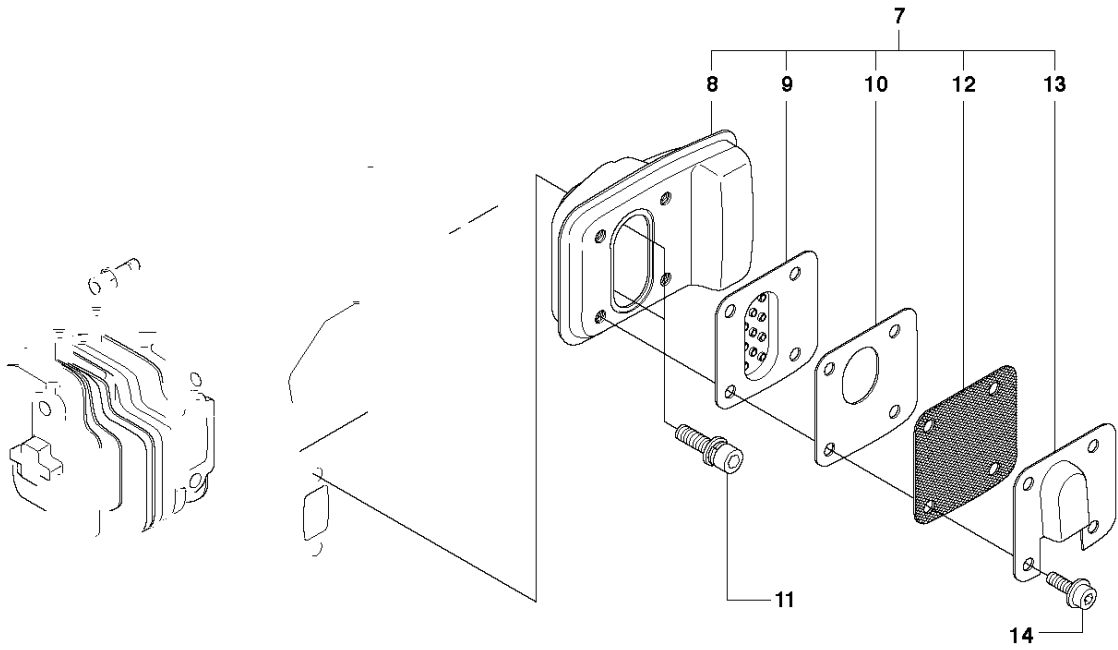

F 123HD60, HD60USA, HD65

MUFFLER

123 HD60, 2010-02

Ref	Part No	Description	Remark	QTY	KIT
1	531 00 48-54	SPRING PIN		1	
2	544 29 55-01	SCREW		2	
3	531 00 48-02	GEAR		1	
4	531 00 48-06	SHAFT		1	
5	544 30 38-01	MUFFLER		1	
6	544 29 24-01	SCREW		2	
7	504 09 49-01	MUFFLER ASSY	US Only	1	
8	531 00 48-07	SPACER		1	7
9	531 00 48-08	END PLATE		1	7
10	531 00 48-10	SHAFT		1	7
11	504 09 50-01	SCREW		2	
12	531 00 48-09	BEARING PLATE		1	7
13	531 00 48-11	NUT		1	7
14	504 04 39-01	SCREW		4