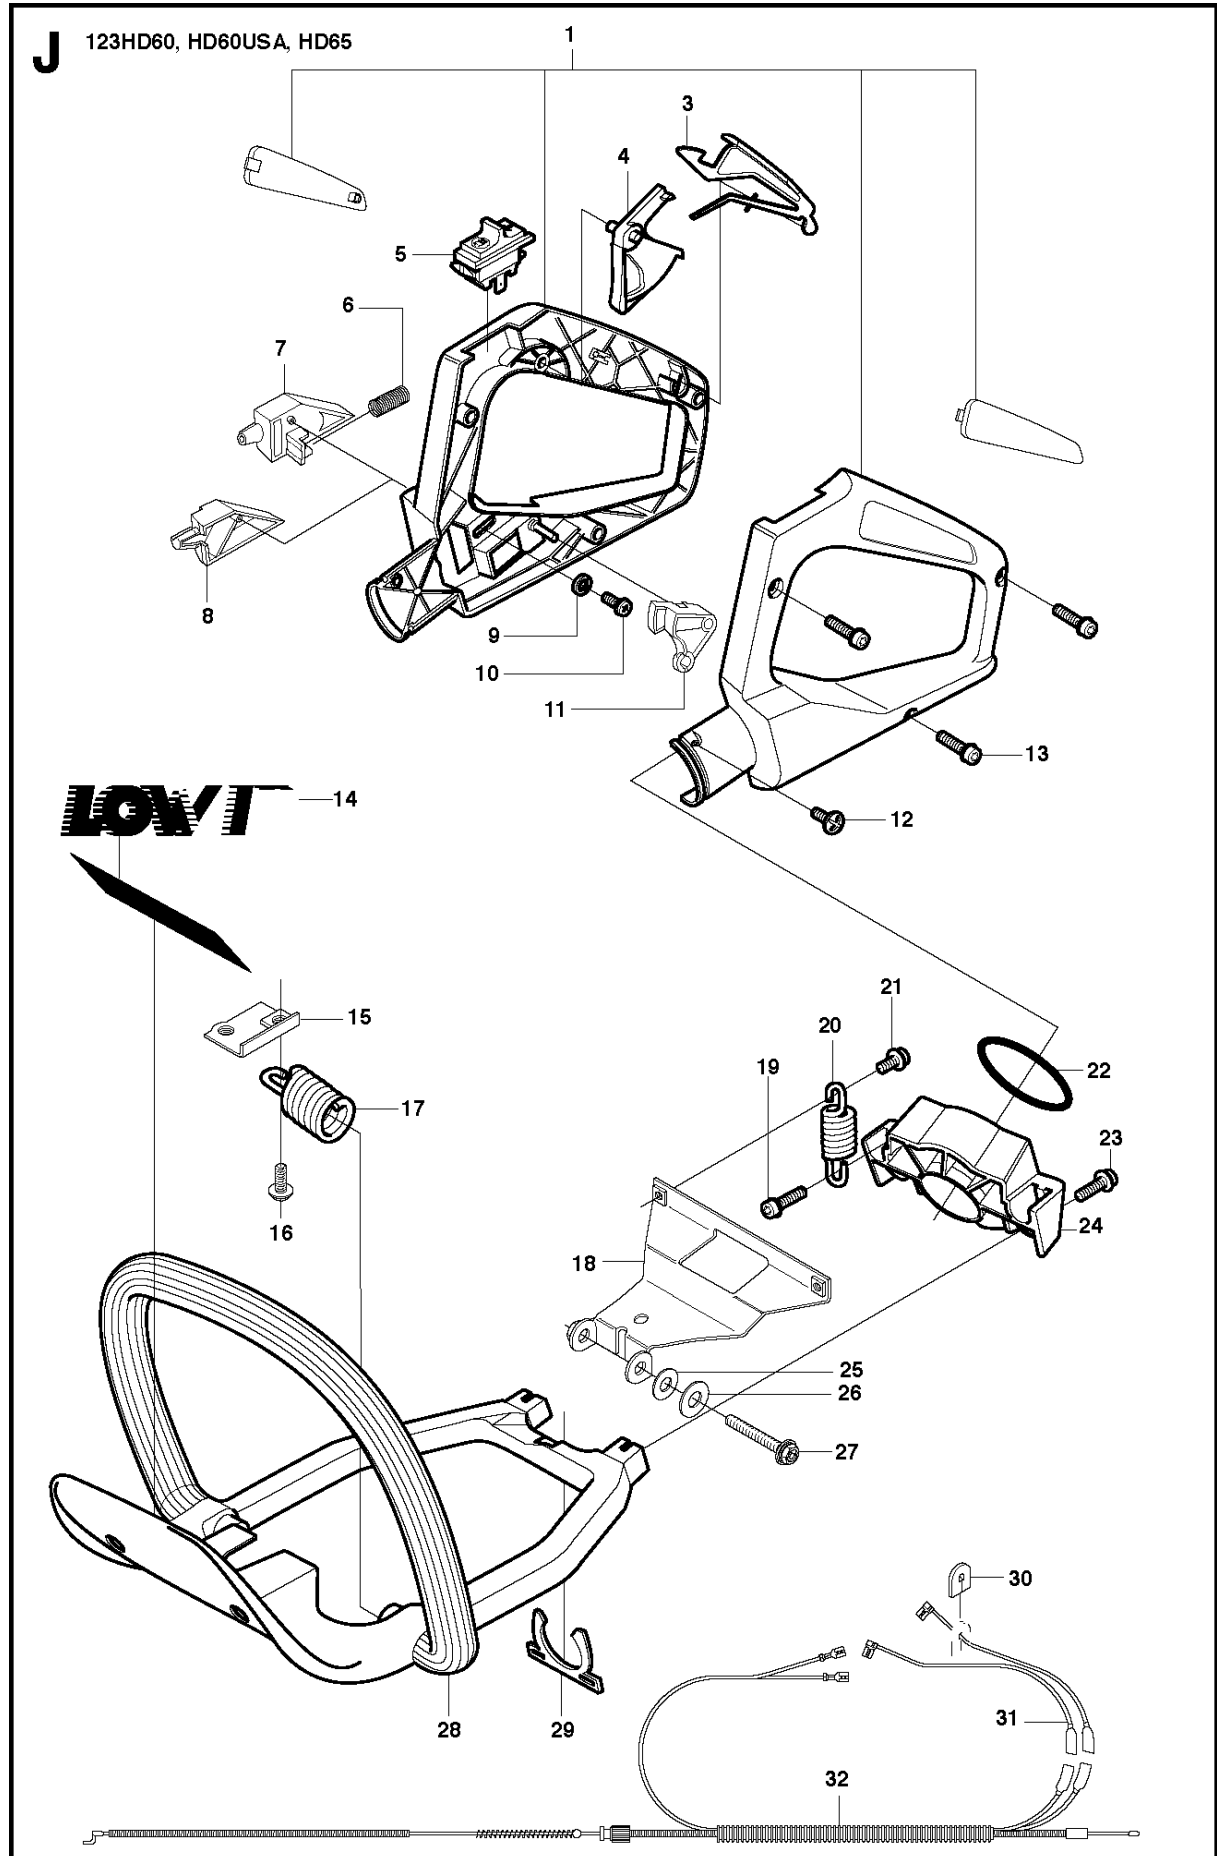

HANDLE & CONTROLS

123 HD60, 2010-02

Ref	Part No	Description	Remark	QTY KIT
1	537 28 00-06	HANDLE ASSY	123HD60	1
1	537 28 00-05	HANDLE ASSY	123HD65	1
3	537 18 39-01	THROTTLE LOCKOUT		1
4	506 01 44-02	THROTTLE TRIGGER		1
5	503 71 82-01	SWITCH		1
6	503 77 06-01	RECOIL SPRING	123HD65	1
7	503 77 05-01	LOCKING BUTTON	123HD65	1
8	537 19 78-01	COVER	123HD60	1
9	734 11 25-41	WASHER		1
10	503 21 29-06	SCREW CCRPANT		1
11	503 79 15-02	LATCH	123HD65	1
12	503 21 27-13	SCREW CCRPANT		1
13	503 21 07-16	SCREW IHST		3
14	503 73 45-01	LABEL		1
15	544 30 29-01	STAY	R	1
15	544 30 30-01	STAY	L	1
16	503 20 07-10	SCREW IHSCFM		2
17	537 08 08-01	SPRING		2
18	544 30 28-01	STAY		1
19	503 21 68-16	SCREW IHST		2
20	537 08 07-01	SPRING		2
21	503 20 07-10	SCREW IHSCFM		2
22	740 44 16-00	O-RING		1
23	503 21 06-22	SCREW IHST		2
24	537 08 06-01	SPRING		1
25	735 21 53-01	LOCKWASHER		1
26	734 11 52-01	WASHER		1
27	725 23 78-51	SCREW EHHM		2
28	503 77 10-03	FRONT HANDLE		1
29	503 77 09-01	SECURING PLATE		1
30	531 00 48-29	ATTACHMENT		1
31	531 00 78-44	SHORTING LEAD		2
32	544 20 06-02	WIRING ASSY		1