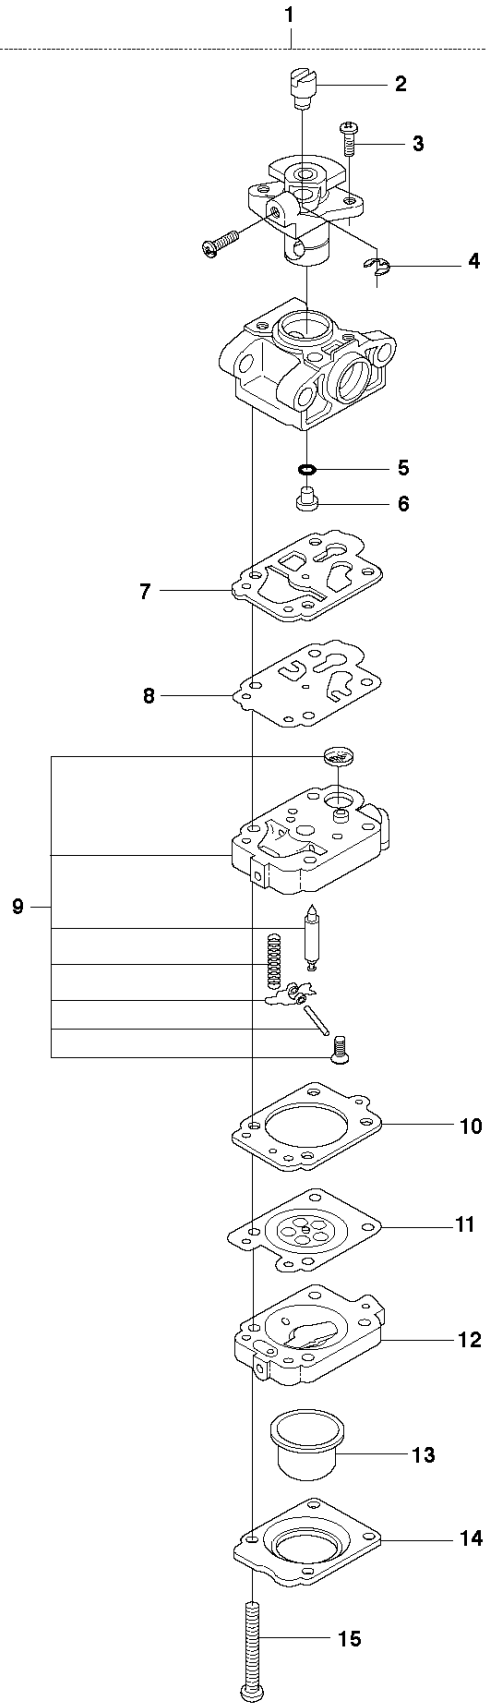

SPARE PARTS LIST

HEDGE TRIMMERS/POLE HEDGE
TRIMMERS

123 HD60, 2010-02

ACCESSORIES

123 HD60, 2010-02

Ref	Part No	Description	Remark	QTY	KIT
1	504 04 46-01	ACCESSORY BAG		1	
2	504 04 45-01	HEX KEY		1	1
3	504 04 44-01	HEX KEY		1	1
4	504 04 43-01	COMBINATION WRENCH		1	1
5	531 00 75-13	GREASE	UL22	1	
6	531 00 75-12	GREASE	UL21	1	
7	531 00 92-05	GREASE		1	

M 123HD60, HD60USA, HD65

Walbro WYL

CARBURETOR

123 HD60, 2010-02

Ref	Part No	Description	Remark	QTY KIT	
1	544 30 43-01	CARBURETTOR	Walbro WYL	1	
2	531 00 24-42	CONNECTION		1	1
3	531 00 48-43	RING		2	1
4	531 00 24-39	RETAINING RING		1	1
5	531 00 77-91	RING		1	1
6	544 29 80-01	MAIN JET		1	1
7	531 00 48-36	MOULDING		1	1
8	531 00 48-37	SPÄNNHJUL		1	1
9	544 29 23-01	PUMP HOUSING		1	1
10	531 00 77-94	GASKET		1	1
11	544 29 59-01	DIAPHRAGM CARBURETTOR		1	1
12	531 00 77-95	HOUSING		1	1
13	531 00 24-36	PRIMER		1	1
14	531 00 77-96	PLATE		1	1
15	531 00 77-97	SCREW		4	1

B 123HD60, HD60USA, HD65

COVER

123 HD60, 2010-02

Ref	Part No	Description	Remark	QTY KIT
1	531 00 48-12	PULL ROD	US Only	1
2	544 29 21-01	SCREW		1
3	576 20 78-01	WASHER		2
4	544 29 30-01	MUFFLER COVER		1
5	544 29 21-01	SCREW		1
6	544 29 37-01	KNOB		1
7	544 29 53-01	CYLINDER COVER		1

CUTTING EQUIPMENT

123 HD60, 2010-02

Ref	Part No	Description	Remark	QTY KIT
1	544 30 21-01	NUT		2
2	544 30 52-01	NUT		4
3	502 28 85-01	PLATE		1
4	544 29 89-01	BLADE GUARD HEDGETRIMMER	Changed design, now with 7 teeth	1
5	544 30 05-01	GUIDE PLATE	123HD60	1
5	504 04 40-01	GUIDE PLATE	123HD65	1
6	502 28 86-01	SCREW		2
7	531 00 47-17	SCREW		1
8	531 00 47-15	WASHER		4
9	531 00 47-16	SCREW		3
10	544 30 18-01	BLADE	123HD60	2
10	504 04 41-01	BLADE	123HD65	2
11	544 29 94-01	TRANSPORT GUARD	123HD60	1
11	504 04 42-01	COVER	123HD65	1