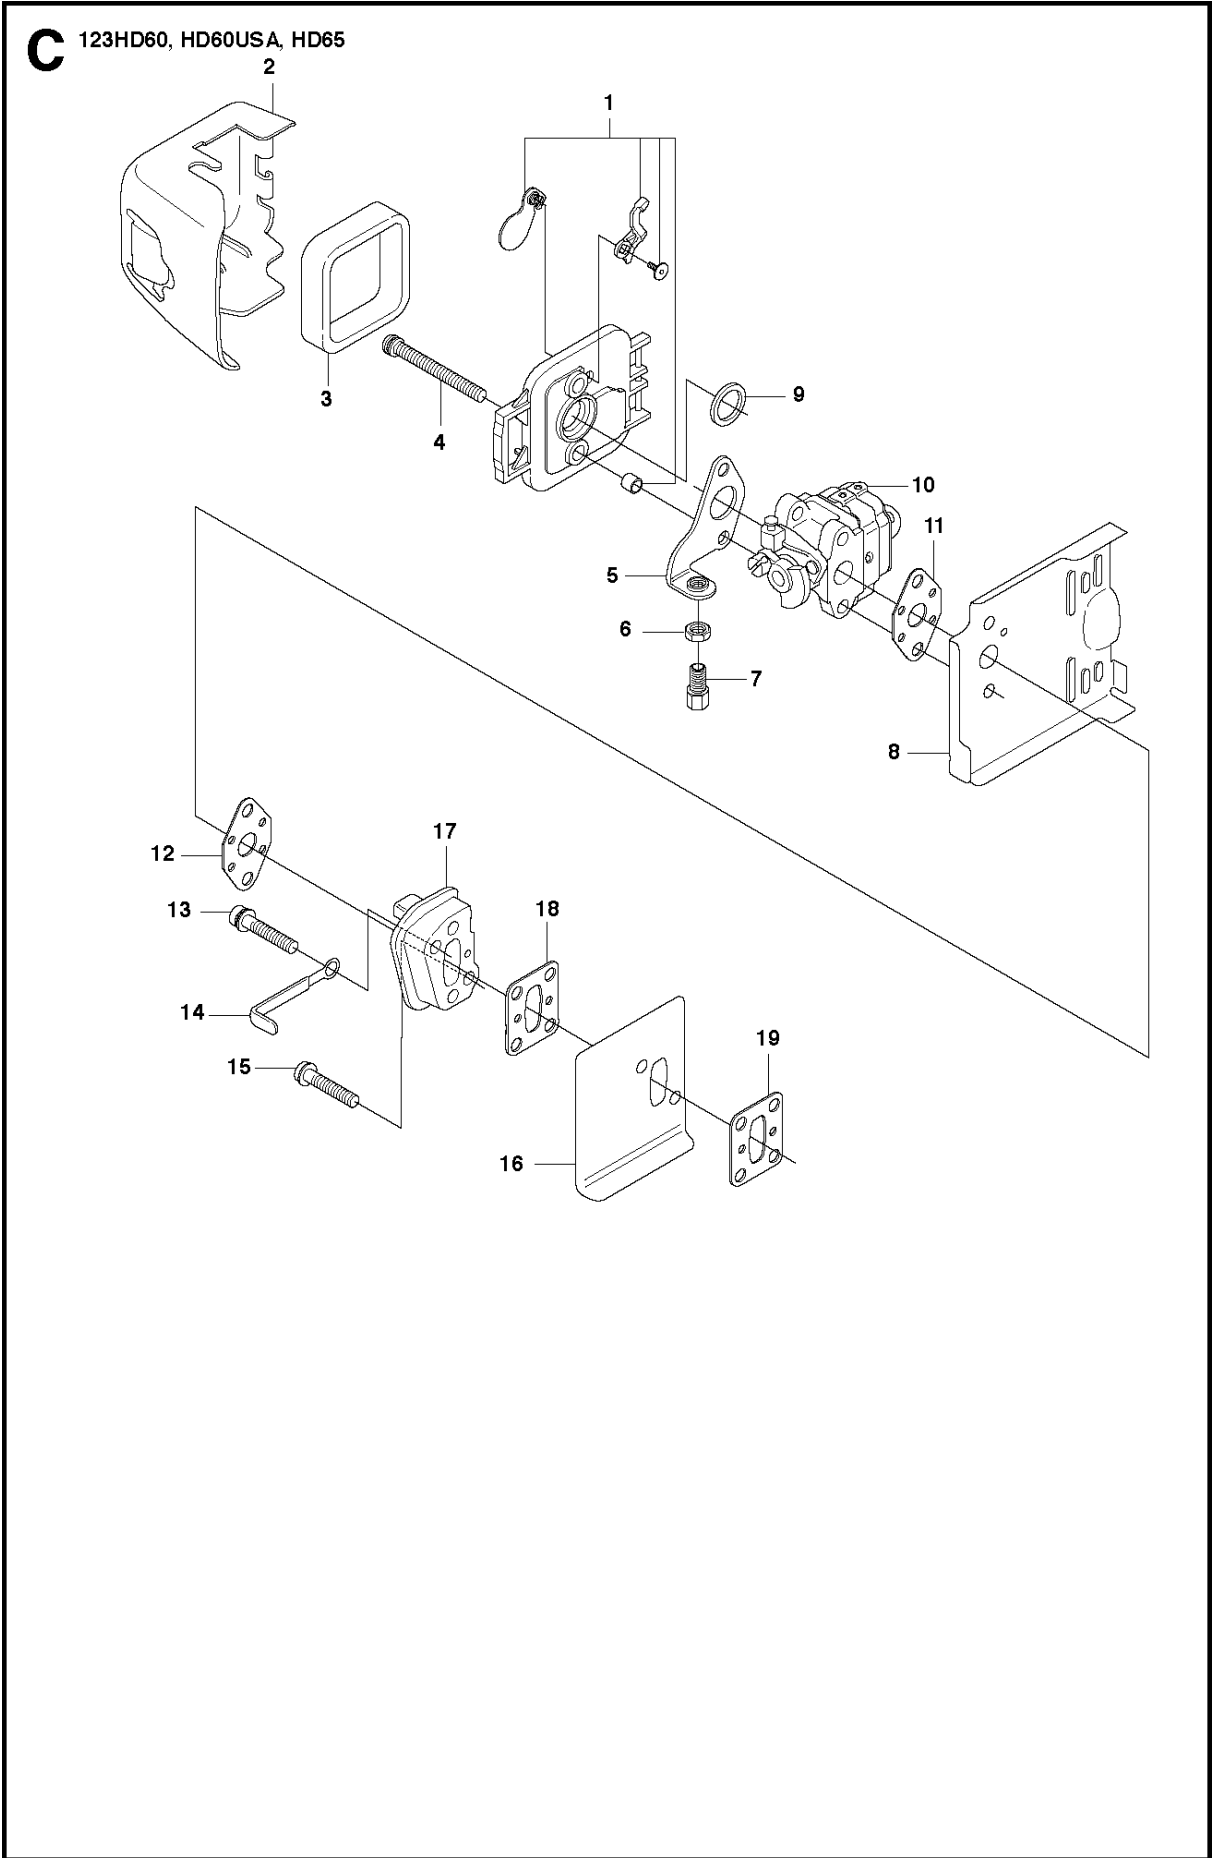

K 123HD60, HD60USA, HD65

GEAR HOUSING

123 HD60, 2010-02

Ref	Part No	Description	Remark	QTY	KIT
1	544 30 32-01	CLUTCH ASSY		1	
2	544 30 37-01	SPRING		2	1
3	544 30 35-01	CLUTCH SHOE		2	1
4	544 29 82-01	DRUM		1	
5	725 23 70-71	SCREW EHHM		2	
7	544 29 95-01	HOUSING		1	
8	544 30 24-01	FELT		1	
9	734 11 52-01	WASHER		1	
10	735 21 53-01	LOCKWASHER		1	
11	725 23 76-51	SCREW EHHM		1	
12	735 21 53-01	LOCKWASHER		2	
13	725 23 70-71	SCREW EHHM		2	
14	531 00 47-05	NIPPLE		1	
15	544 30 50-01	BEARING		1	
16	544 30 50-01	BEARING		1	
17	544 29 96-01	PINION		1	
18	544 30 22-01	SNAP RING		1	
19	544 29 92-01	BEARING		1	
20	544 30 01-01	CRANK		1	
21	544 30 03-01	ROD		2	
22	544 30 51-01	SNAP RING		1	
23	544 30 27-01	SCREW		1	
24	544 30 26-01	PLATE		1	
25	544 29 92-01	BEARING		1	
26	544 30 25-01	HOUSING		1	
27	544 30 20-01	SCREW		7	

HANDLE & CONTROLS

123 HD60, 2010-02

Ref	Part No	Description	Remark	QTY KIT
1	537 28 00-06	HANDLE ASSY	123HD60	1
1	537 28 00-05	HANDLE ASSY	123HD65	1
3	537 18 39-01	THROTTLE LOCKOUT		1
4	506 01 44-02	THROTTLE TRIGGER		1
5	503 71 82-01	SWITCH		1
6	503 77 06-01	RECOIL SPRING	123HD65	1
7	503 77 05-01	LOCKING BUTTON	123HD65	1
8	537 19 78-01	COVER	123HD60	1
9	734 11 25-41	WASHER		1
10	503 21 29-06	SCREW CCRPANT		1
11	503 79 15-02	LATCH	123HD65	1
12	503 21 27-13	SCREW CCRPANT		1
13	503 21 07-16	SCREW IHST		3
14	503 73 45-01	LABEL		1
15	544 30 29-01	STAY	R	1
15	544 30 30-01	STAY	L	1
16	503 20 07-10	SCREW IHSCFM		2
17	537 08 08-01	SPRING		2
18	544 30 28-01	STAY		1
19	503 21 68-16	SCREW IHST		2
20	537 08 07-01	SPRING		2
21	503 20 07-10	SCREW IHSCFM		2
22	740 44 16-00	O-RING		1
23	503 21 06-22	SCREW IHST		2
24	537 08 06-01	SPRING		1
25	735 21 53-01	LOCKWASHER		1
26	734 11 52-01	WASHER		1
27	725 23 78-51	SCREW EHHM		2
28	503 77 10-03	FRONT HANDLE		1
29	503 77 09-01	SECURING PLATE		1
30	531 00 48-29	ATTACHMENT		1
31	531 00 78-44	SHORTING LEAD		2
32	544 20 06-02	WIRING ASSY		1