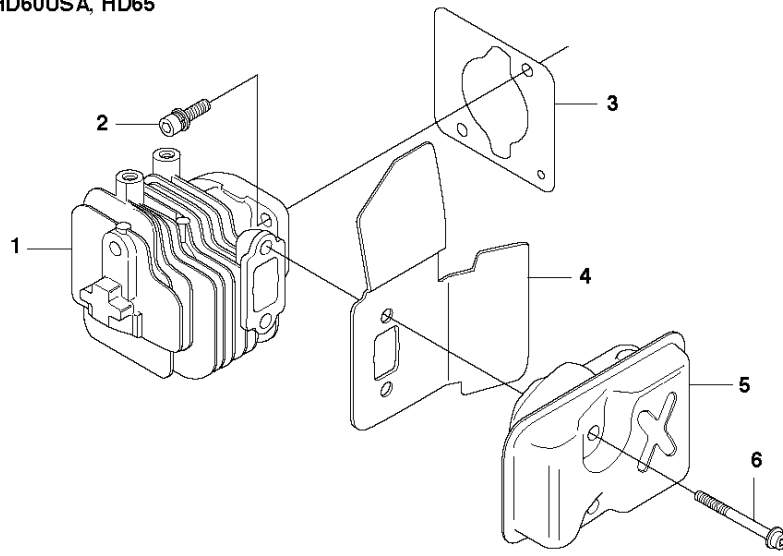

F 123HD60, HD60USA, HD65

MUFFLER

123 HD60, 2010-02

Ref	Part No	Description	Remark	QTY	KIT
1	531 00 48-54	SPRING PIN		1	
2	544 29 55-01	SCREW		2	
3	531 00 48-02	GEAR		1	
4	531 00 48-06	SHAFT		1	
5	544 30 38-01	MUFFLER		1	
6	544 29 24-01	SCREW		2	
7	504 09 49-01	MUFFLER ASSY	US Only	1	
8	531 00 48-07	SPACER		1	7
9	531 00 48-08	END PLATE		1	7
10	531 00 48-10	SHAFT		1	7
11	504 09 50-01	SCREW		2	
12	531 00 48-09	BEARING PLATE		1	7
13	531 00 48-11	NUT		1	7
14	504 04 39-01	SCREW		4