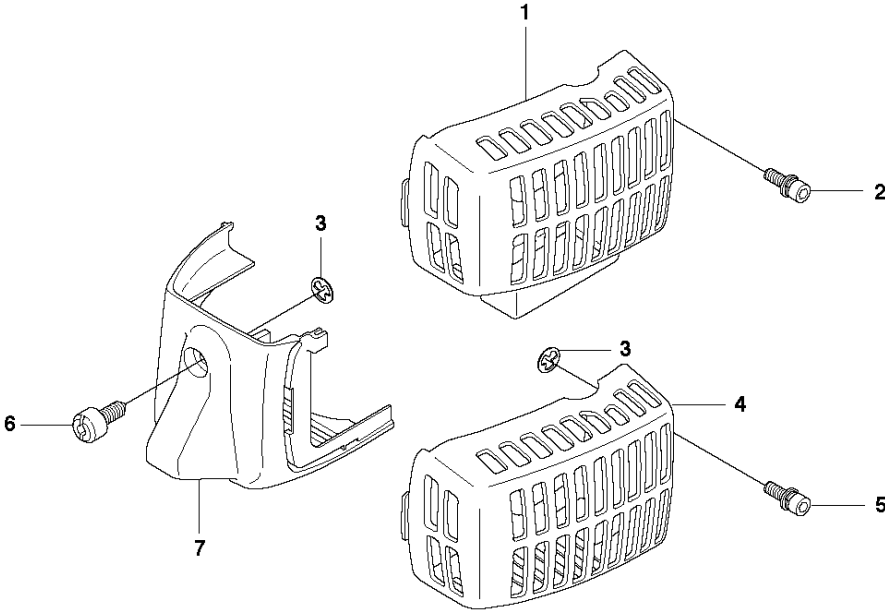

SPARE PARTS LIST

HEDGE TRIMMERS/POLE HEDGE
TRIMMERS

123 HD60, 2010-02

ACCESSORIES

123 HD60, 2010-02

Ref	Part No	Description	Remark	QTY	KIT
1	504 04 46-01	ACCESSORY BAG		1	
2	504 04 45-01	HEX KEY		1	1
3	504 04 44-01	HEX KEY		1	1
4	504 04 43-01	COMBINATION WRENCH		1	1
5	531 00 75-13	GREASE	UL22	1	
6	531 00 75-12	GREASE	UL21	1	
7	531 00 92-05	GREASE		1	

M 123HD60, HD60USA, HD65

Walbro WYL

CARBURETOR

123 HD60, 2010-02

Ref	Part No	Description	Remark	QTY KIT	
1	544 30 43-01	CARBURETTOR	Walbro WYL	1	
2	531 00 24-42	CONNECTION		1	1
3	531 00 48-43	RING		2	1
4	531 00 24-39	RETAINING RING		1	1
5	531 00 77-91	RING		1	1
6	544 29 80-01	MAIN JET		1	1
7	531 00 48-36	MOULDING		1	1
8	531 00 48-37	SPÄNNHJUL		1	1
9	544 29 23-01	PUMP HOUSING		1	1
10	531 00 77-94	GASKET		1	1
11	544 29 59-01	DIAPHRAGM CARBURETTOR		1	1
12	531 00 77-95	HOUSING		1	1
13	531 00 24-36	PRIMER		1	1
14	531 00 77-96	PLATE		1	1
15	531 00 77-97	SCREW		4	1

B 123HD60, HD60USA, HD65

COVER

123 HD60, 2010-02

Ref	Part No	Description	Remark	QTY KIT
1	531 00 48-12	PULL ROD	US Only	1
2	544 29 21-01	SCREW		1
3	576 20 78-01	WASHER		2
4	544 29 30-01	MUFFLER COVER		1
5	544 29 21-01	SCREW		1
6	544 29 37-01	KNOB		1
7	544 29 53-01	CYLINDER COVER		1

CUTTING EQUIPMENT

123 HD60, 2010-02

Ref	Part No	Description	Remark	QTY KIT
1	544 30 21-01	NUT		2
2	544 30 52-01	NUT		4
3	502 28 85-01	PLATE		1
4	544 29 89-01	BLADE GUARD HEDGETRIMMER	Changed design, now with 7 teeth	1
5	544 30 05-01	GUIDE PLATE	123HD60	1
5	504 04 40-01	GUIDE PLATE	123HD65	1
6	502 28 86-01	SCREW		2
7	531 00 47-17	SCREW		1
8	531 00 47-15	WASHER		4
9	531 00 47-16	SCREW		3
10	544 30 18-01	BLADE	123HD60	2
10	504 04 41-01	BLADE	123HD65	2
11	544 29 94-01	TRANSPORT GUARD	123HD60	1
11	504 04 42-01	COVER	123HD65	1