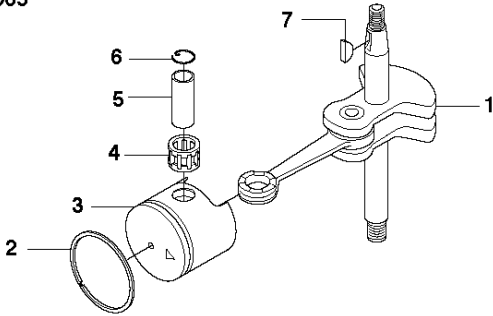

E 123HD60, HD60USA, HD65

IGNITION SYSTEM

123 HD60, 2010-02

Ref	Part No	Description	Remark	QTY KIT
1	531 00 48-28	SPARK PLUG	BPMR 6Y	1
2	531 00 23-99	SPRING		1
3	531 00 23-98	SPARK PLUG CONNECTION		1
4	544 29 66-01	INSULATOR		1
5	531 00 78-42	CABLE		1
6	531 00 24-01	SLEEVE		1
7	531 00 24-04	SPACER		2
8	531 00 78-41	IGNITION MODULE		1
9	544 29 20-01	SCREW		2
10	544 29 25-01	SCREW		2
11	544 30 34-01	RECOIL SPRING		2
12	544 29 78-01	PAWL		2
13	544 30 33-01	HOUSING		1
14	531 00 24-85	RETAINING RING		2
15	531 00 41-13	NUT		1
16	531 00 48-25	SPLASH GUARD		1

H 123HD60, HD60USA, HD65

PISTON & CRANKSHAFT

123 HD60, 2010-02

Ref	Part No	Description	Remark	QTY KIT
1	544 29 31-01	SHAFT ASSY		1
2	531 00 48-17	PISTON RING		1
3	531 00 48-16	DRIVE SHAFT		1
4	531 00 48-18	MACHINE HOLDER		1
5	531 00 40-88	PISTON BOLT		1
6	531 00 23-83	CLIP		2
7	531 00 24-02	KEY		1