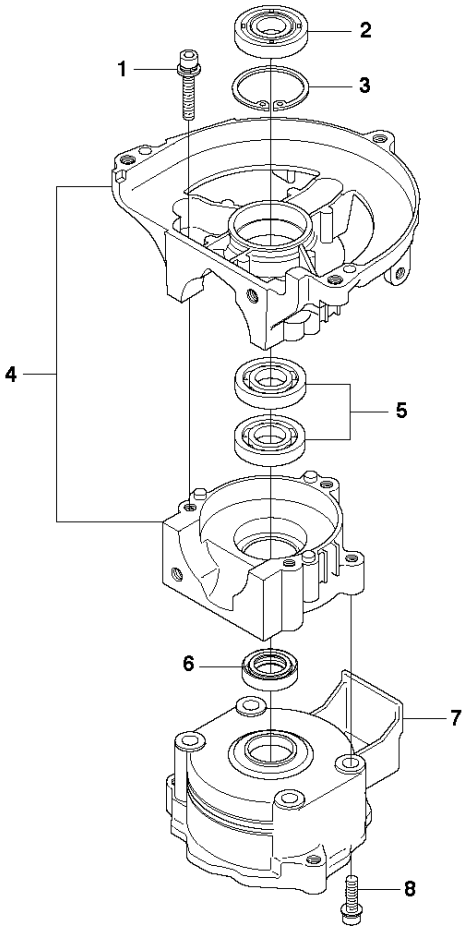

G 123HD60, HD60USA, HD65

GEAR HOUSING

123 HD60, 2010-02

Ref	Part No	Description	Remark	QTY KIT
1	544 29 18-01	SCREW		3
2	531 00 41-06	SEALING RING		1
3	531 00 41-05	RETAINING RING		1
4	544 29 26-01	CRANKCASE ASSY		1
5	531 00 41-10	BALL BEARING		2
6	531 00 41-07	SEALING RING		1
7	544 29 28-01	CLUTCH COVER		1
8	544 29 21-01	SCREW		4