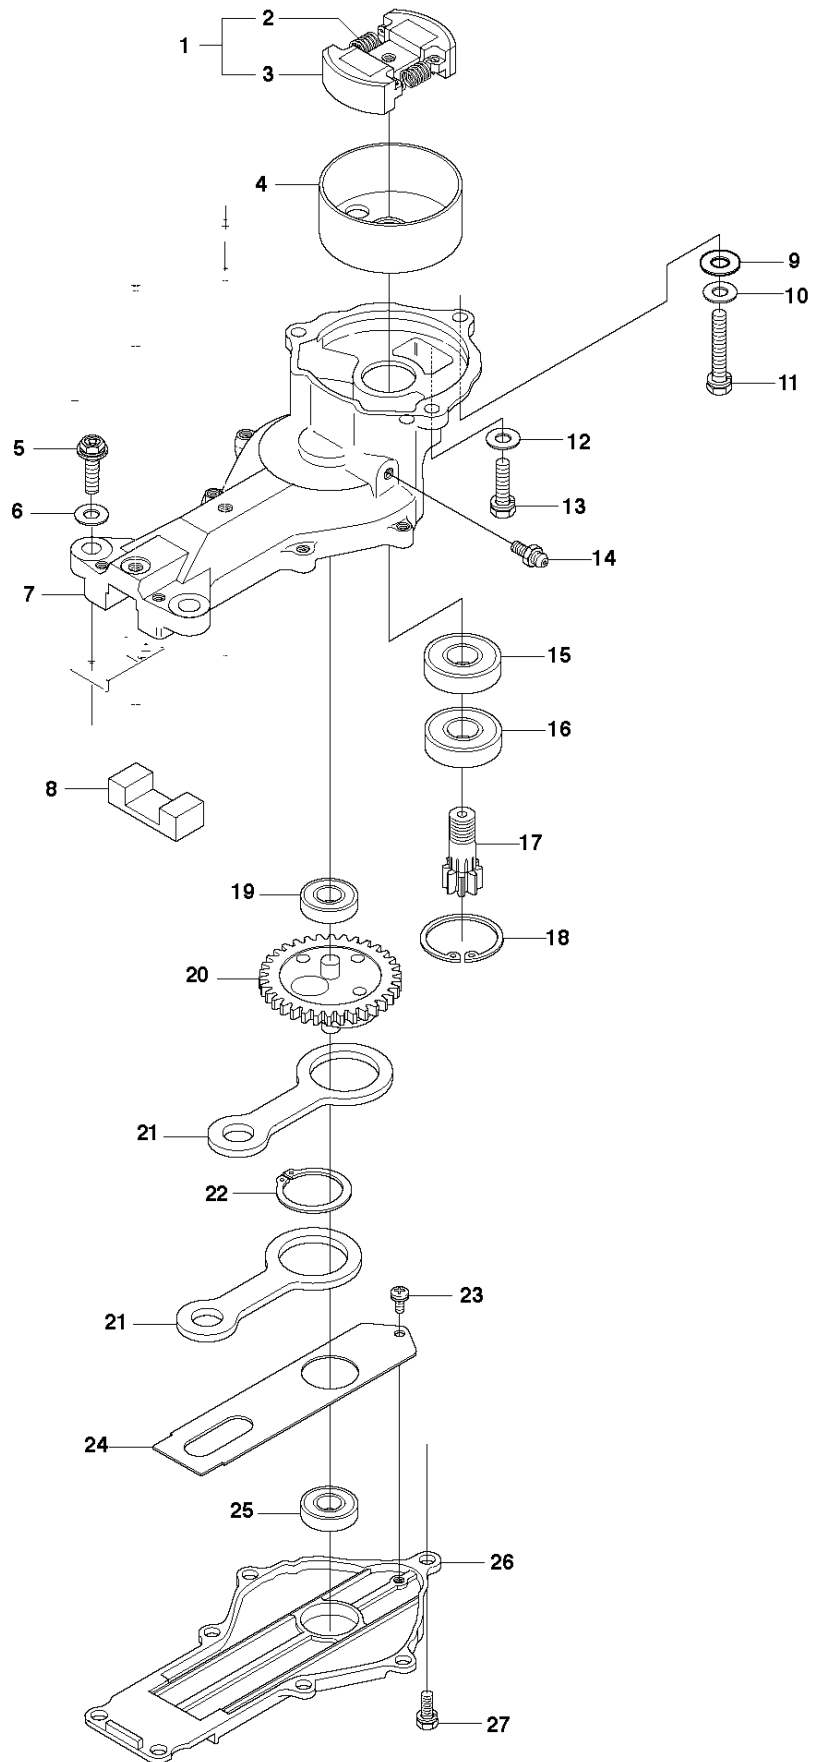

K 123HD60, HD60USA, HD65

GEAR HOUSING

123 HD60, 2010-02

Ref	Part No	Description	Remark	QTY	KIT
1	544 30 32-01	CLUTCH ASSY		1	
2	544 30 37-01	SPRING		2	1
3	544 30 35-01	CLUTCH SHOE		2	1
4	544 29 82-01	DRUM		1	
5	725 23 70-71	SCREW EHHM		2	
7	544 29 95-01	HOUSING		1	
8	544 30 24-01	FELT		1	
9	734 11 52-01	WASHER		1	
10	735 21 53-01	LOCKWASHER		1	
11	725 23 76-51	SCREW EHHM		1	
12	735 21 53-01	LOCKWASHER		2	
13	725 23 70-71	SCREW EHHM		2	
14	531 00 47-05	NIPPLE		1	
15	544 30 50-01	BEARING		1	
16	544 30 50-01	BEARING		1	
17	544 29 96-01	PINION		1	
18	544 30 22-01	SNAP RING		1	
19	544 29 92-01	BEARING		1	
20	544 30 01-01	CRANK		1	
21	544 30 03-01	ROD		2	
22	544 30 51-01	SNAP RING		1	
23	544 30 27-01	SCREW		1	
24	544 30 26-01	PLATE		1	
25	544 29 92-01	BEARING		1	
26	544 30 25-01	HOUSING		1	
27	544 30 20-01	SCREW		7