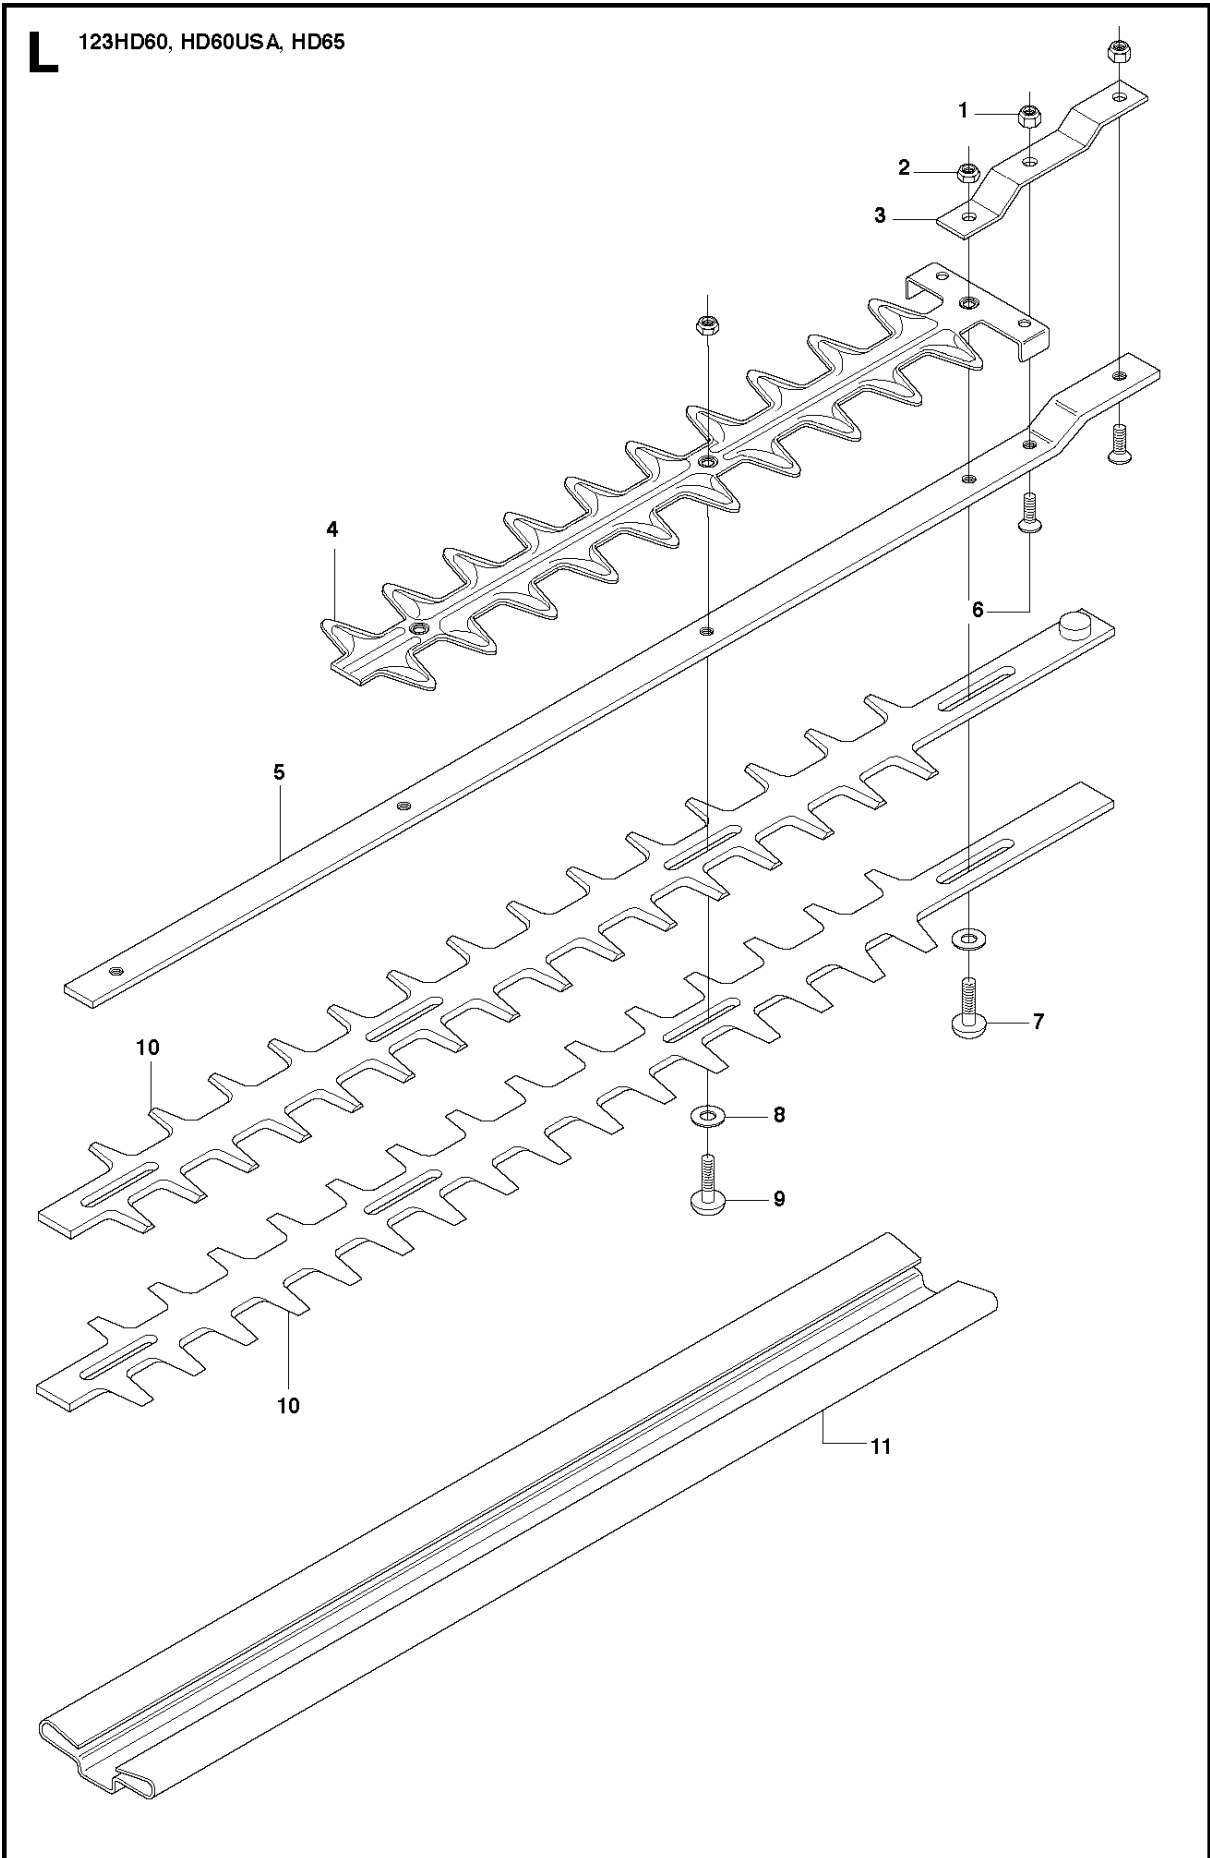

SPARE PARTS LIST

HEDGE TRIMMERS/POLE HEDGE
TRIMMERS

123 HD60, 2010-02

ACCESSORIES

123 HD60, 2010-02

Ref	Part No	Description	Remark	QTY	KIT
1	504 04 46-01	ACCESSORY BAG		1	
2	504 04 45-01	HEX KEY		1	1
3	504 04 44-01	HEX KEY		1	1
4	504 04 43-01	COMBINATION WRENCH		1	1
5	531 00 75-13	GREASE	UL22	1	
6	531 00 75-12	GREASE	UL21	1	
7	531 00 92-05	GREASE		1	

M 123HD60, HD60USA, HD65

Walbro WYL

CARBURETOR

123 HD60, 2010-02

Ref	Part No	Description	Remark	QTY KIT	
1	544 30 43-01	CARBURETTOR	Walbro WYL	1	
2	531 00 24-42	CONNECTION		1	1
3	531 00 48-43	RING		2	1
4	531 00 24-39	RETAINING RING		1	1
5	531 00 77-91	RING		1	1
6	544 29 80-01	MAIN JET		1	1
7	531 00 48-36	MOULDING		1	1
8	531 00 48-37	SPÄNNHJUL		1	1
9	544 29 23-01	PUMP HOUSING		1	1
10	531 00 77-94	GASKET		1	1
11	544 29 59-01	DIAPHRAGM CARBURETTOR		1	1
12	531 00 77-95	HOUSING		1	1
13	531 00 24-36	PRIMER		1	1
14	531 00 77-96	PLATE		1	1
15	531 00 77-97	SCREW		4	1

B 123HD60, HD60USA, HD65

COVER

123 HD60, 2010-02

Ref	Part No	Description	Remark	QTY KIT
1	531 00 48-12	PULL ROD	US Only	1
2	544 29 21-01	SCREW		1
3	576 20 78-01	WASHER		2
4	544 29 30-01	MUFFLER COVER		1
5	544 29 21-01	SCREW		1
6	544 29 37-01	KNOB		1
7	544 29 53-01	CYLINDER COVER		1

CUTTING EQUIPMENT

123 HD60, 2010-02

Ref	Part No	Description	Remark	QTY KIT
1	544 30 21-01	NUT		2
2	544 30 52-01	NUT		4
3	502 28 85-01	PLATE		1
4	544 29 89-01	BLADE GUARD HEDGETRIMMER	Changed design, now with 7 teeth	1
5	544 30 05-01	GUIDE PLATE	123HD60	1
5	504 04 40-01	GUIDE PLATE	123HD65	1
6	502 28 86-01	SCREW		2
7	531 00 47-17	SCREW		1
8	531 00 47-15	WASHER		4
9	531 00 47-16	SCREW		3
10	544 30 18-01	BLADE	123HD60	2
10	504 04 41-01	BLADE	123HD65	2
11	544 29 94-01	TRANSPORT GUARD	123HD60	1
11	504 04 42-01	COVER	123HD65	1