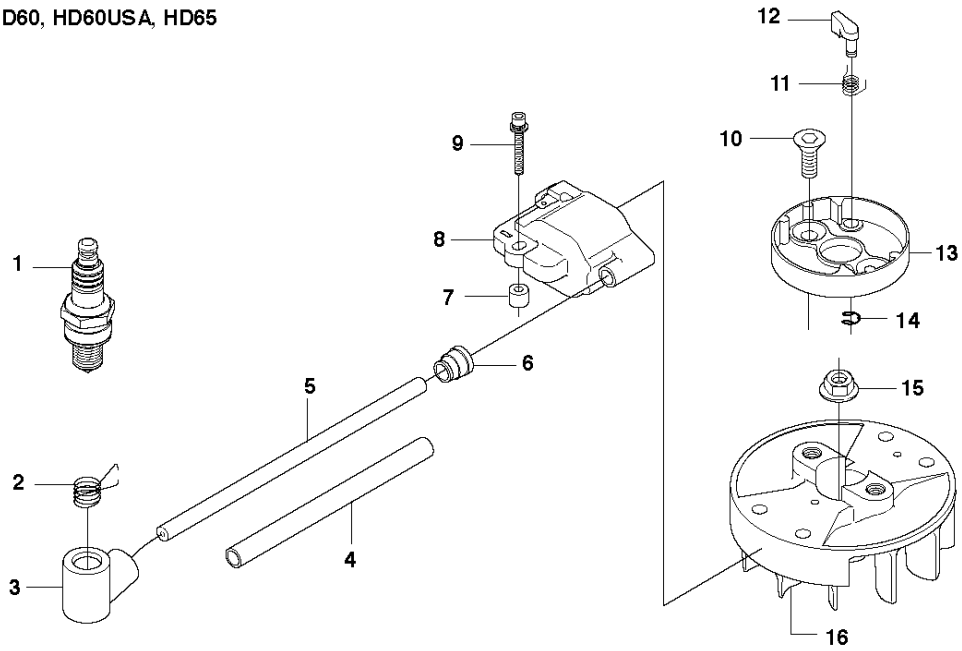

E 123HD60, HD60USA, HD65

IGNITION SYSTEM

123 HD60, 2010-02

Ref	Part No	Description	Remark	QTY KIT
1	531 00 48-28	SPARK PLUG	BPMR 6Y	1
2	531 00 23-99	SPRING		1
3	531 00 23-98	SPARK PLUG CONNECTION		1
4	544 29 66-01	INSULATOR		1
5	531 00 78-42	CABLE		1
6	531 00 24-01	SLEEVE		1
7	531 00 24-04	SPACER		2
8	531 00 78-41	IGNITION MODULE		1
9	544 29 20-01	SCREW		2
10	544 29 25-01	SCREW		2
11	544 30 34-01	RECOIL SPRING		2
12	544 29 78-01	PAWL		2
13	544 30 33-01	HOUSING		1
14	531 00 24-85	RETAINING RING		2
15	531 00 41-13	NUT		1
16	531 00 48-25	SPLASH GUARD		1