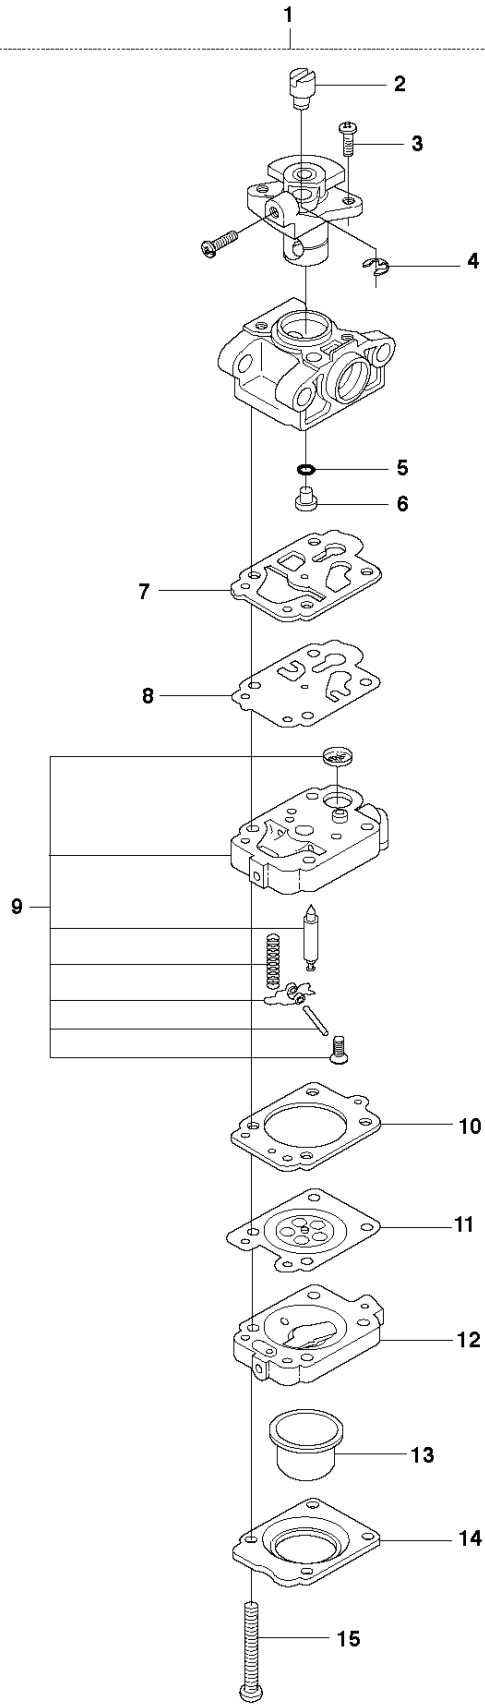

SPARE PARTS LIST

HEDGE TRIMMERS/POLE HEDGE
TRIMMERS

123 HD65X, 2010-02

ACCESSORIES

123 HD65X, 2010-02

Ref	Part No	Description	Remark	QTY	KIT
1	504 04 46-01	ACCESSORY BAG		1	
2	504 04 45-01	HEX KEY		1	1
3	504 04 44-01	HEX KEY		1	1
4	504 04 43-01	COMBINATION WRENCH		1	1
5	531 00 75-13	GREASE	UL22	1	
6	531 00 75-12	GREASE	UL21	1	
7	531 00 92-05	GREASE		1	

M 123HD60, HD60USA, HD65

Walbro WYL

CARBURETOR

123 HD65X, 2010-02

Ref	Part No	Description	Remark	QTY KIT	
1	544 30 43-01	CARBURETTOR	Walbro WYL	1	
2	531 00 24-42	CONNECTION		1	1
3	531 00 48-43	RING		2	1
4	531 00 24-39	RETAINING RING		1	1
5	531 00 77-91	RING		1	1
6	544 29 80-01	MAIN JET		1	1
7	531 00 48-36	MOULDING		1	1
8	531 00 48-37	SPÄNNHJUL		1	1
9	544 29 23-01	PUMP HOUSING		1	1
10	531 00 77-94	GASKET		1	1
11	544 29 59-01	DIAPHRAGM CARBURETTOR		1	1
12	531 00 77-95	HOUSING		1	1
13	531 00 24-36	PRIMER		1	1
14	531 00 77-96	PLATE		1	1
15	531 00 77-97	SCREW		4	1

B 123HD60, HD60USA, HD65

COVER

123 HD65X, 2010-02

Ref	Part No	Description	Remark	QTY KIT
1	531 00 48-12	PULL ROD	US Only	1
2	544 29 21-01	SCREW		1
3	576 20 78-01	WASHER		2
4	544 29 30-01	MUFFLER COVER		1
5	544 29 21-01	SCREW		1
6	544 29 37-01	KNOB		1
7	544 29 53-01	CYLINDER COVER		1

CUTTING EQUIPMENT

123 HD65X, 2010-02

Ref	Part No	Description	Remark	QTY KIT
1	544 30 21-01	NUT		2
2	544 30 52-01	NUT		4
3	502 28 85-01	PLATE		1
4	544 29 89-01	BLADE GUARD HEDGETRIMMER	Changed design, now with 7 teeth	1
5	544 30 05-01	GUIDE PLATE	123HD60	1
5	504 04 40-01	GUIDE PLATE	123HD65	1
6	502 28 86-01	SCREW		2
7	531 00 47-17	SCREW		1
8	531 00 47-15	WASHER		4
9	531 00 47-16	SCREW		3
10	544 30 18-01	BLADE	123HD60	1
10	504 04 41-01	BLADE	123HD65	1
11	544 29 94-01	TRANSPORT GUARD	123HD60	1
11	504 04 42-01	COVER	123HD65	1