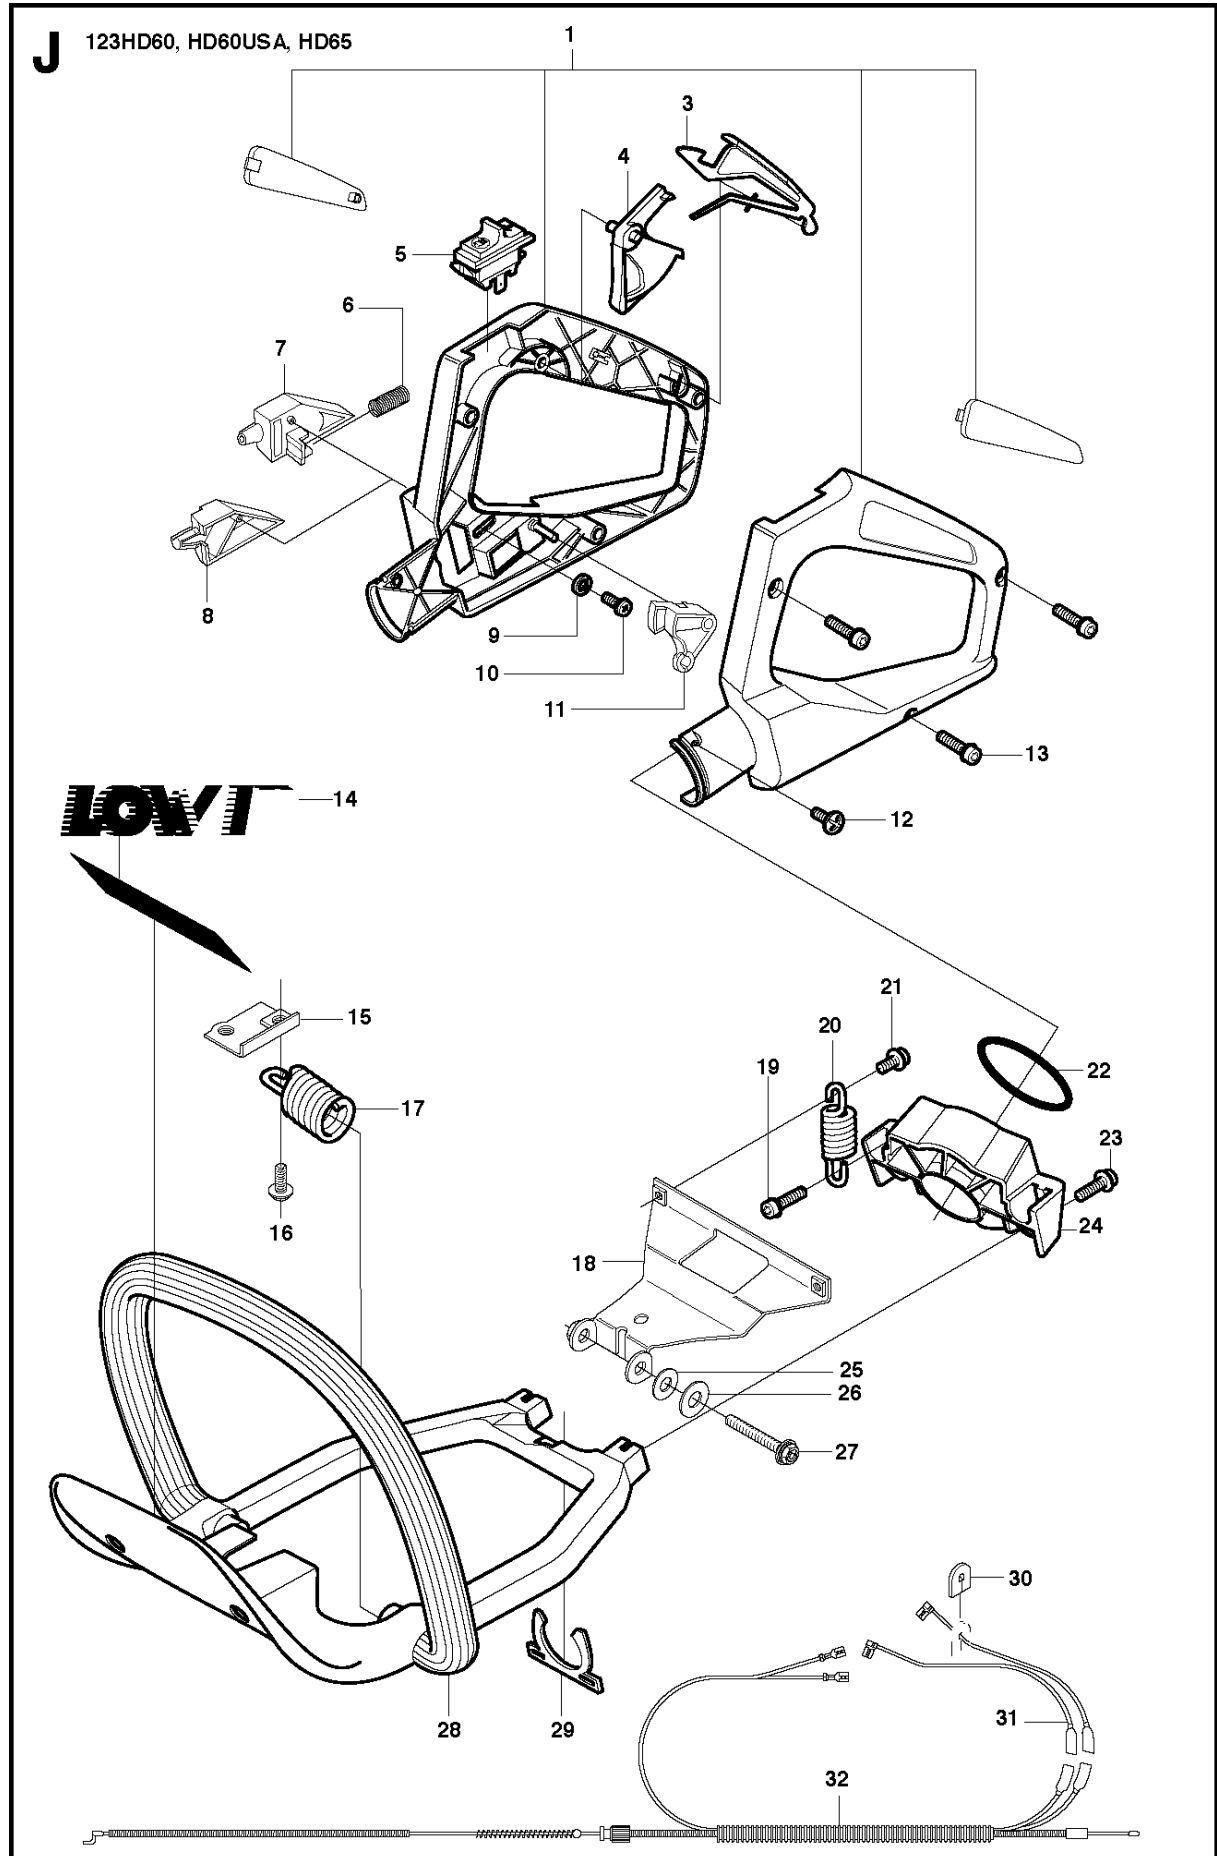

HANDLE & CONTROLS

123 HD65X, 2010-02

Ref	Part No	Description	Remark	QTY KIT
1	537 28 00-06	HANDLE ASSY	123HD60	1
1	537 28 00-05	HANDLE ASSY	123HD65	1
3	537 18 39-01	THROTTLE LOCKOUT		1
4	506 01 44-02	THROTTLE TRIGGER		1
5	503 71 82-01	SWITCH		1
6	503 77 06-01	RECOIL SPRING	123HD65	1
7	503 77 05-01	LOCKING BUTTON	123HD65	1
8	537 19 78-01	COVER	123HD60	1
9	734 11 25-41	WASHER		1
10	503 21 29-06	SCREW CCRPANT		1
11	503 79 15-02	LATCH	123HD65	1
12	503 21 27-13	SCREW CCRPANT		1
13	503 21 07-16	SCREW IHST		3
14	503 73 45-01	LABEL		1
15	544 30 29-01	STAY	R	1
15	544 30 30-01	STAY	L	1
16	503 20 07-10	SCREW IHSCFM		2
17	537 08 08-01	SPRING		2
18	544 30 28-01	STAY		1
19	503 21 68-16	SCREW IHST		2
20	537 08 07-01	SPRING		2
21	503 20 07-10	SCREW IHSCFM		2
22	740 44 16-00	O-RING		1
23	503 21 06-22	SCREW IHST		2
24	537 08 06-01	SPRING		1
25	735 21 53-01	LOCKWASHER		1
26	734 11 52-01	WASHER		1
27	725 23 78-51	SCREW EHHM		2
28	503 77 10-03	FRONT HANDLE		1
29	503 77 09-01	SECURING PLATE		1
30	531 00 48-29	ATTACHMENT		1
31	531 00 78-44	SHORTING LEAD		2
32	544 20 06-02	WIRING ASSY		1