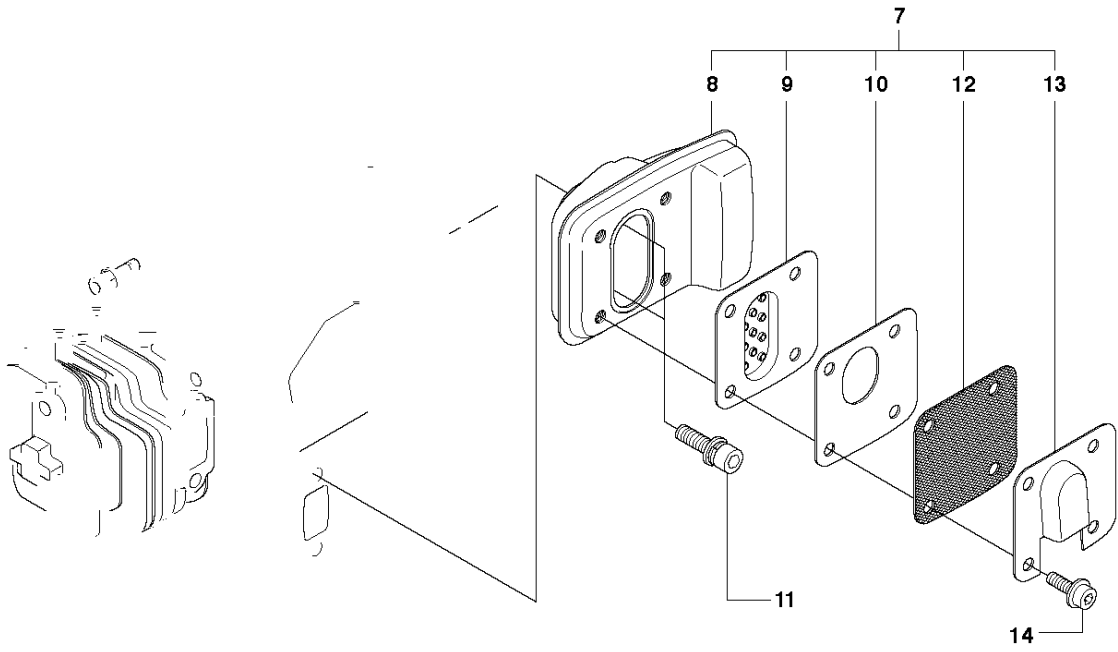

F 123HD60, HD60USA, HD65

MUFFLER

123 HD65X, 2010-02

Ref	Part No	Description	Remark	QTY	KIT
1	531 00 48-54	SPRING PIN		1	
2	544 29 55-01	SCREW		2	
3	531 00 48-02	GEAR		1	
4	531 00 48-06	SHAFT		1	
5	544 30 38-01	MUFFLER		1	
6	544 29 24-01	SCREW		2	
7	504 09 49-01	MUFFLER ASSY	US Only	1	
8	531 00 48-07	SPACER		1	7
9	531 00 48-08	END PLATE		1	7
10	531 00 48-10	SHAFT		1	7
11	504 09 50-01	SCREW		2	
12	531 00 48-09	BEARING PLATE		1	7
13	531 00 48-11	NUT		1	7
14	504 04 39-01	SCREW		4