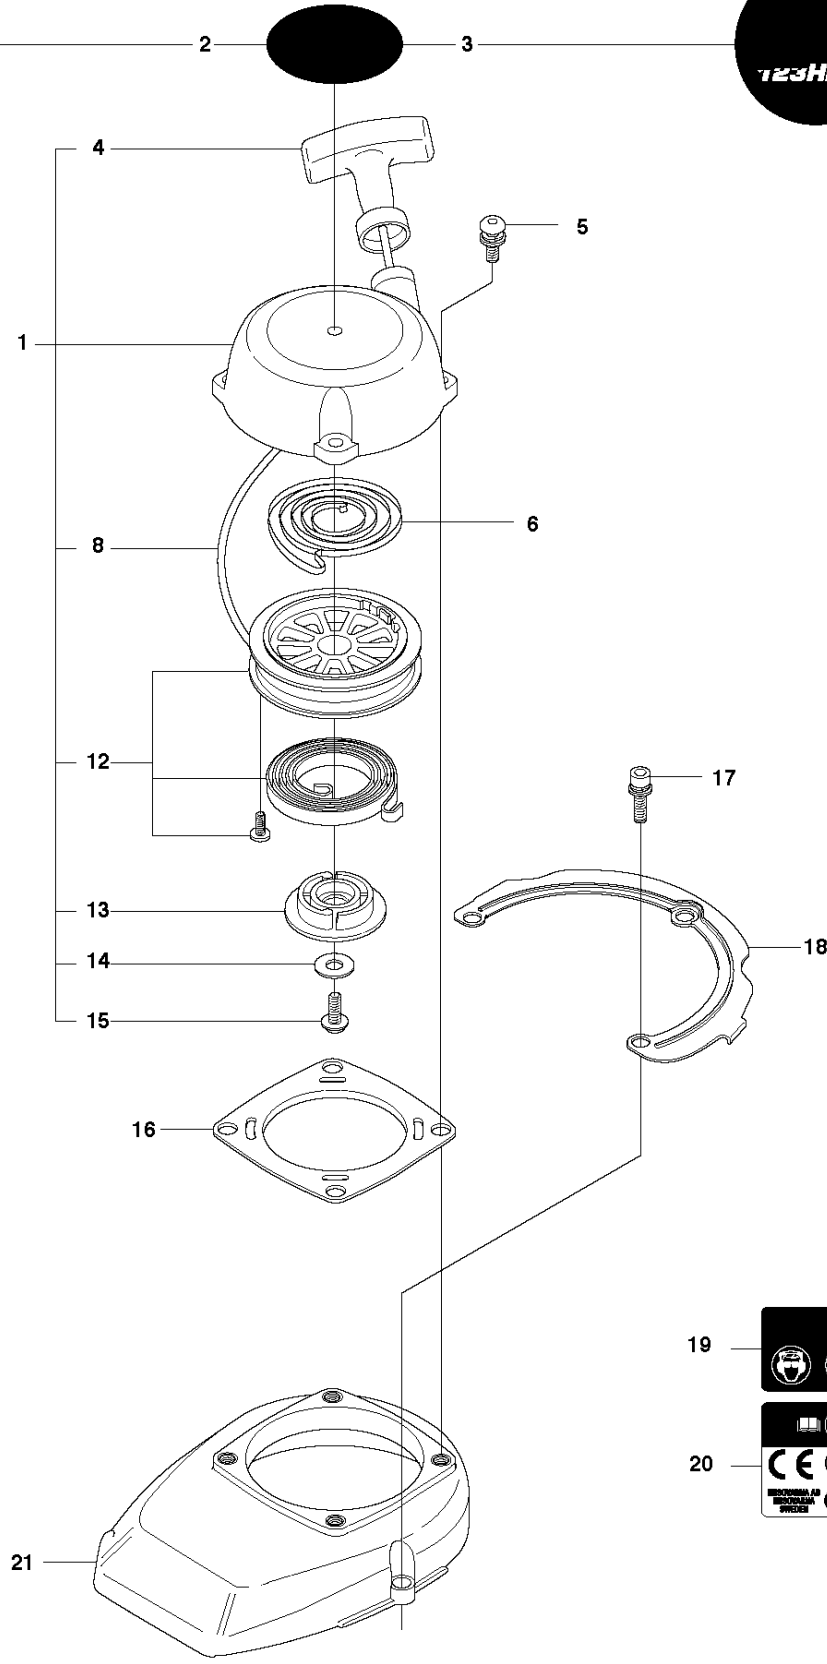

HANDLE & CONTROLS

123 HD65X, 2010-02

Ref	Part No	Description	Remark	QTY KIT
1	537 28 00-06	HANDLE ASSY	123HD60	1
1	537 28 00-05	HANDLE ASSY	123HD65	1
3	537 18 39-01	THROTTLE LOCKOUT		1
4	506 01 44-02	THROTTLE TRIGGER		1
5	503 71 82-01	SWITCH		1
6	503 77 06-01	RECOIL SPRING	123HD65	1
7	503 77 05-01	LOCKING BUTTON	123HD65	1
8	537 19 78-01	COVER	123HD60	1
9	734 11 25-41	WASHER		1
10	503 21 29-06	SCREW CCRPANT		1
11	503 79 15-02	LATCH	123HD65	1
12	503 21 27-13	SCREW CCRPANT		1
13	503 21 07-16	SCREW IHST		3
14	503 73 45-01	LABEL		1
15	544 30 29-01	STAY	R	1
15	544 30 30-01	STAY	L	1
16	503 20 07-10	SCREW IHSCFM		2
17	537 08 08-01	SPRING		2
18	544 30 28-01	STAY		1
19	503 21 68-16	SCREW IHST		2
20	537 08 07-01	SPRING		2
21	503 20 07-10	SCREW IHSCFM		2
22	740 44 16-00	O-RING		1
23	503 21 06-22	SCREW IHST		2
24	537 08 06-01	SPRING		1
25	735 21 53-01	LOCKWASHER		1
26	734 11 52-01	WASHER		1
27	725 23 78-51	SCREW EHHM		2
28	503 77 10-03	FRONT HANDLE		1
29	503 77 09-01	SECURING PLATE		1
30	531 00 48-29	ATTACHMENT		1
31	531 00 78-44	SHORTING LEAD		2
32	544 20 06-02	WIRING ASSY		1

H 123HD60, HD60USA, HD65

PISTON & CRANKSHAFT

123 HD65X, 2010-02

Ref	Part No	Description	Remark	QTY KIT
1	544 29 31-01	SHAFT ASSY		1
2	531 00 48-17	PISTON RING		1
3	531 00 48-16	DRIVE SHAFT		1
4	531 00 48-18	MACHINE HOLDER		1
5	531 00 40-88	PISTON BOLT		1
6	531 00 23-83	CLIP		2
7	531 00 24-02	KEY		1

A 123HD60, HD60USA, HD65

STARTER

123 HD65X, 2010-02

Ref	Part No	Description	Remark	QTY KIT	
1	544 30 46-01	STARTER ASSY		1	
2	544 38 32-01	DECAL	123HD60	1	
3	504 04 38-01	DECAL	123HD65	1	
4	544 30 47-01	STARTER HANDLE		1	1
5	544 29 33-01	SCREW		4	
6	544 30 39-01	RECOIL SPRING		1	1
8	544 30 42-01	STARTER CORD		1	1
12	544 30 40-01	SPRING CASSETTE ASSY		1	1
13	544 30 41-01	STARTER PULLEY		1	1
14	544 29 67-01	WASHER		1	1
15	544 29 74-01	SCREW		1	1
16	544 29 34-01	PLATE		1	
17	544 29 19-01	SCREW		3	
18	544 30 45-01	PLATE		1	
19	544 11 07-02	LABEL	US, AU	1	
20	544 05 76-02	LABEL	EC	1	
21	531 00 48-24	COVER		1	