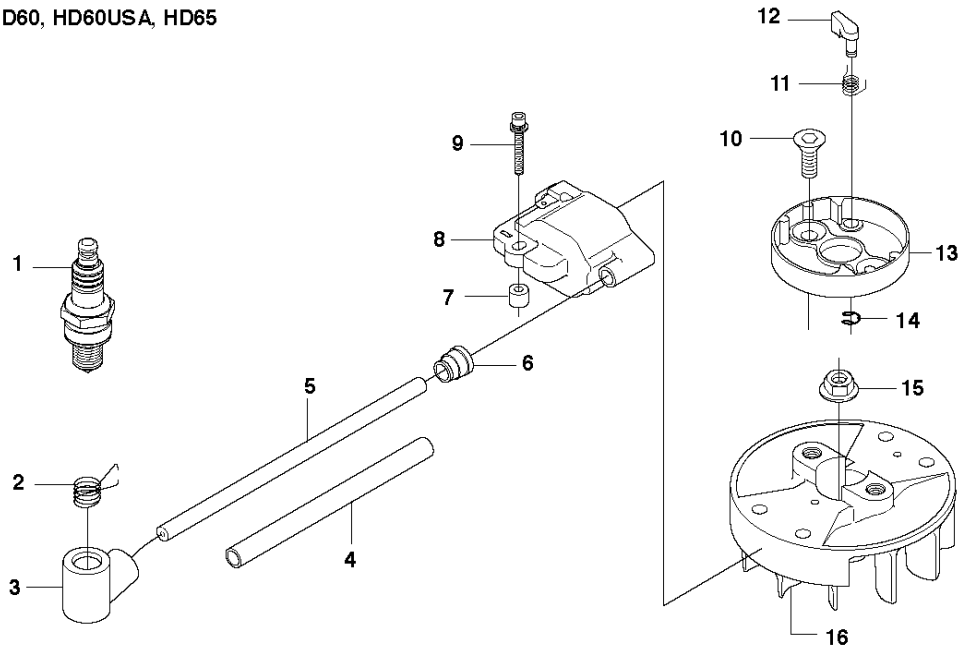

E 123HD60, HD60USA, HD65

IGNITION SYSTEM

123 HD65X, 2010-02

Ref	Part No	Description	Remark	QTY KIT
1	531 00 48-28	SPARK PLUG	BPMR 6Y	1
2	531 00 23-99	SPRING		1
3	531 00 23-98	SPARK PLUG CONNECTION		1
4	544 29 66-01	INSULATOR		1
5	531 00 78-42	CABLE		1
6	531 00 24-01	SLEEVE		1
7	531 00 24-04	SPACER		2
8	531 00 78-41	IGNITION MODULE		1
9	544 29 20-01	SCREW		2
10	544 29 25-01	SCREW		2
11	544 30 34-01	RECOIL SPRING		2
12	544 29 78-01	PAWL		2
13	544 30 33-01	HOUSING		1
14	531 00 24-85	RETAINING RING		2
15	531 00 41-13	NUT		1
16	531 00 48-25	SPLASH GUARD		1