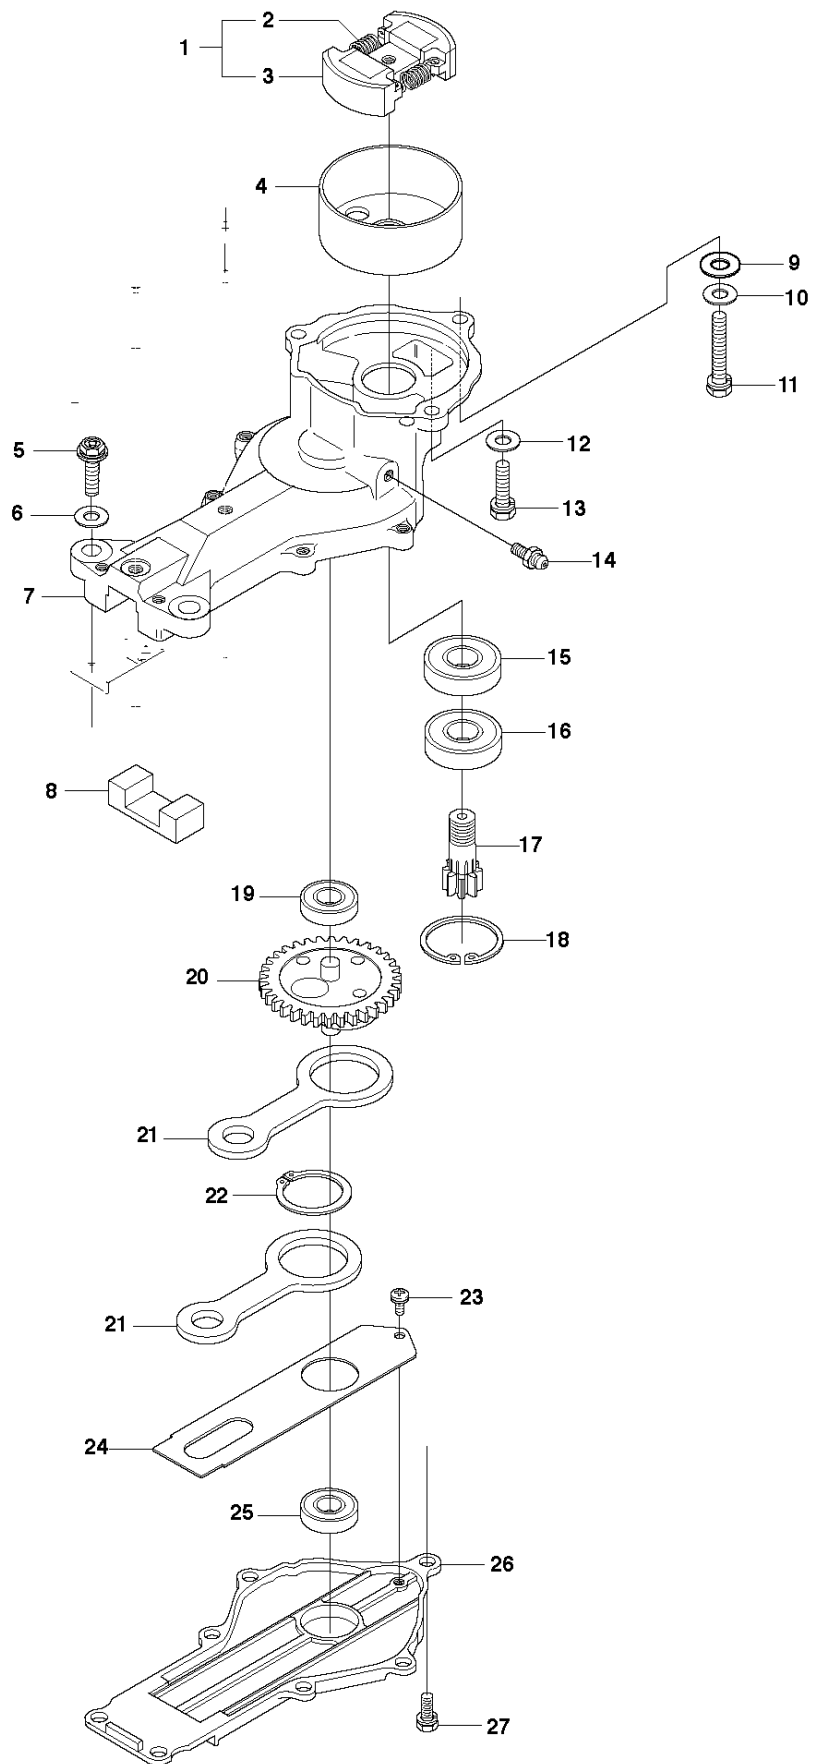

K 123HD60, HD60USA, HD65

GEAR HOUSING

123 HD65X, 2010-02

Ref	Part No	Description	Remark	QTY	KIT
1	544 30 32-01	CLUTCH ASSY		1	
2	544 30 37-01	SPRING		2	1
3	544 30 35-01	CLUTCH SHOE		2	1
4	544 29 82-01	DRUM		1	
5	725 23 70-71	SCREW EHHM		2	
7	544 29 95-01	HOUSING		1	
8	544 30 24-01	FELT		1	
9	734 11 52-01	WASHER		1	
10	735 21 53-01	LOCKWASHER		1	
11	725 23 76-51	SCREW EHHM		1	
12	735 21 53-01	LOCKWASHER		2	
13	725 23 70-71	SCREW EHHM		2	
14	531 00 47-05	NIPPLE		1	
15	544 30 50-01	BEARING		1	
16	544 30 50-01	BEARING		1	
17	544 29 96-01	PINION		1	
18	544 30 22-01	SNAP RING		1	
19	544 29 92-01	BEARING		1	
20	544 30 01-01	CRANK		1	
21	544 30 03-01	ROD		2	
22	544 30 51-01	SNAP RING		1	
23	544 30 27-01	SCREW		1	
24	544 30 26-01	PLATE		1	
25	544 29 92-01	BEARING		1	
26	544 30 25-01	HOUSING		1	
27	544 30 20-01	SCREW		7