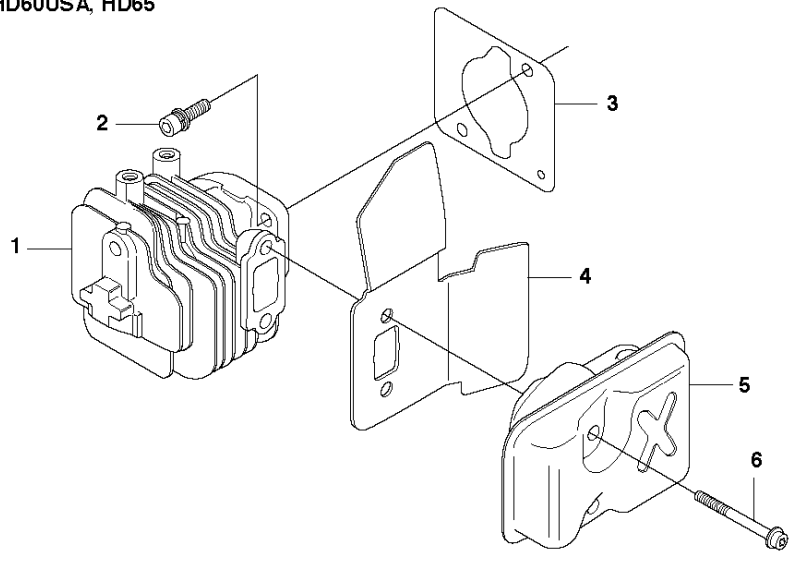

F 123HD60, HD60USA, HD65

MUFFLER

123 HD65X, 2010-02

Ref	Part No	Description	Remark	QTY	KIT
1	531 00 48-54	SPRING PIN		1	
2	544 29 55-01	SCREW		2	
3	531 00 48-02	GEAR		1	
4	531 00 48-06	SHAFT		1	
5	544 30 38-01	MUFFLER		1	
6	544 29 24-01	SCREW		2	
7	504 09 49-01	MUFFLER ASSY	US Only	1	
8	531 00 48-07	SPACER		1	7
9	531 00 48-08	END PLATE		1	7
10	531 00 48-10	SHAFT		1	7
11	504 09 50-01	SCREW		2	
12	531 00 48-09	BEARING PLATE		1	7
13	531 00 48-11	NUT		1	7
14	504 04 39-01	SCREW		4