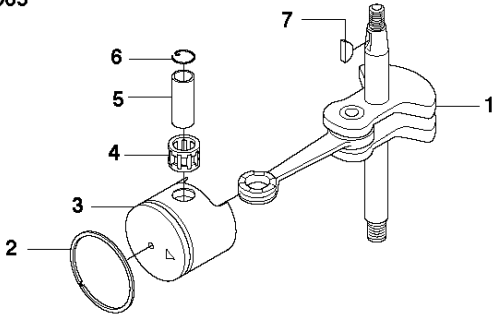

H 123HD60, HD60USA, HD65

PISTON & CRANKSHAFT

123 HD65X, 2010-02

Ref	Part No	Description	Remark	QTY KIT
1	544 29 31-01	SHAFT ASSY		1
2	531 00 48-17	PISTON RING		1
3	531 00 48-16	DRIVE SHAFT		1
4	531 00 48-18	MACHINE HOLDER		1
5	531 00 40-88	PISTON BOLT		1
6	531 00 23-83	CLIP		2
7	531 00 24-02	KEY		1