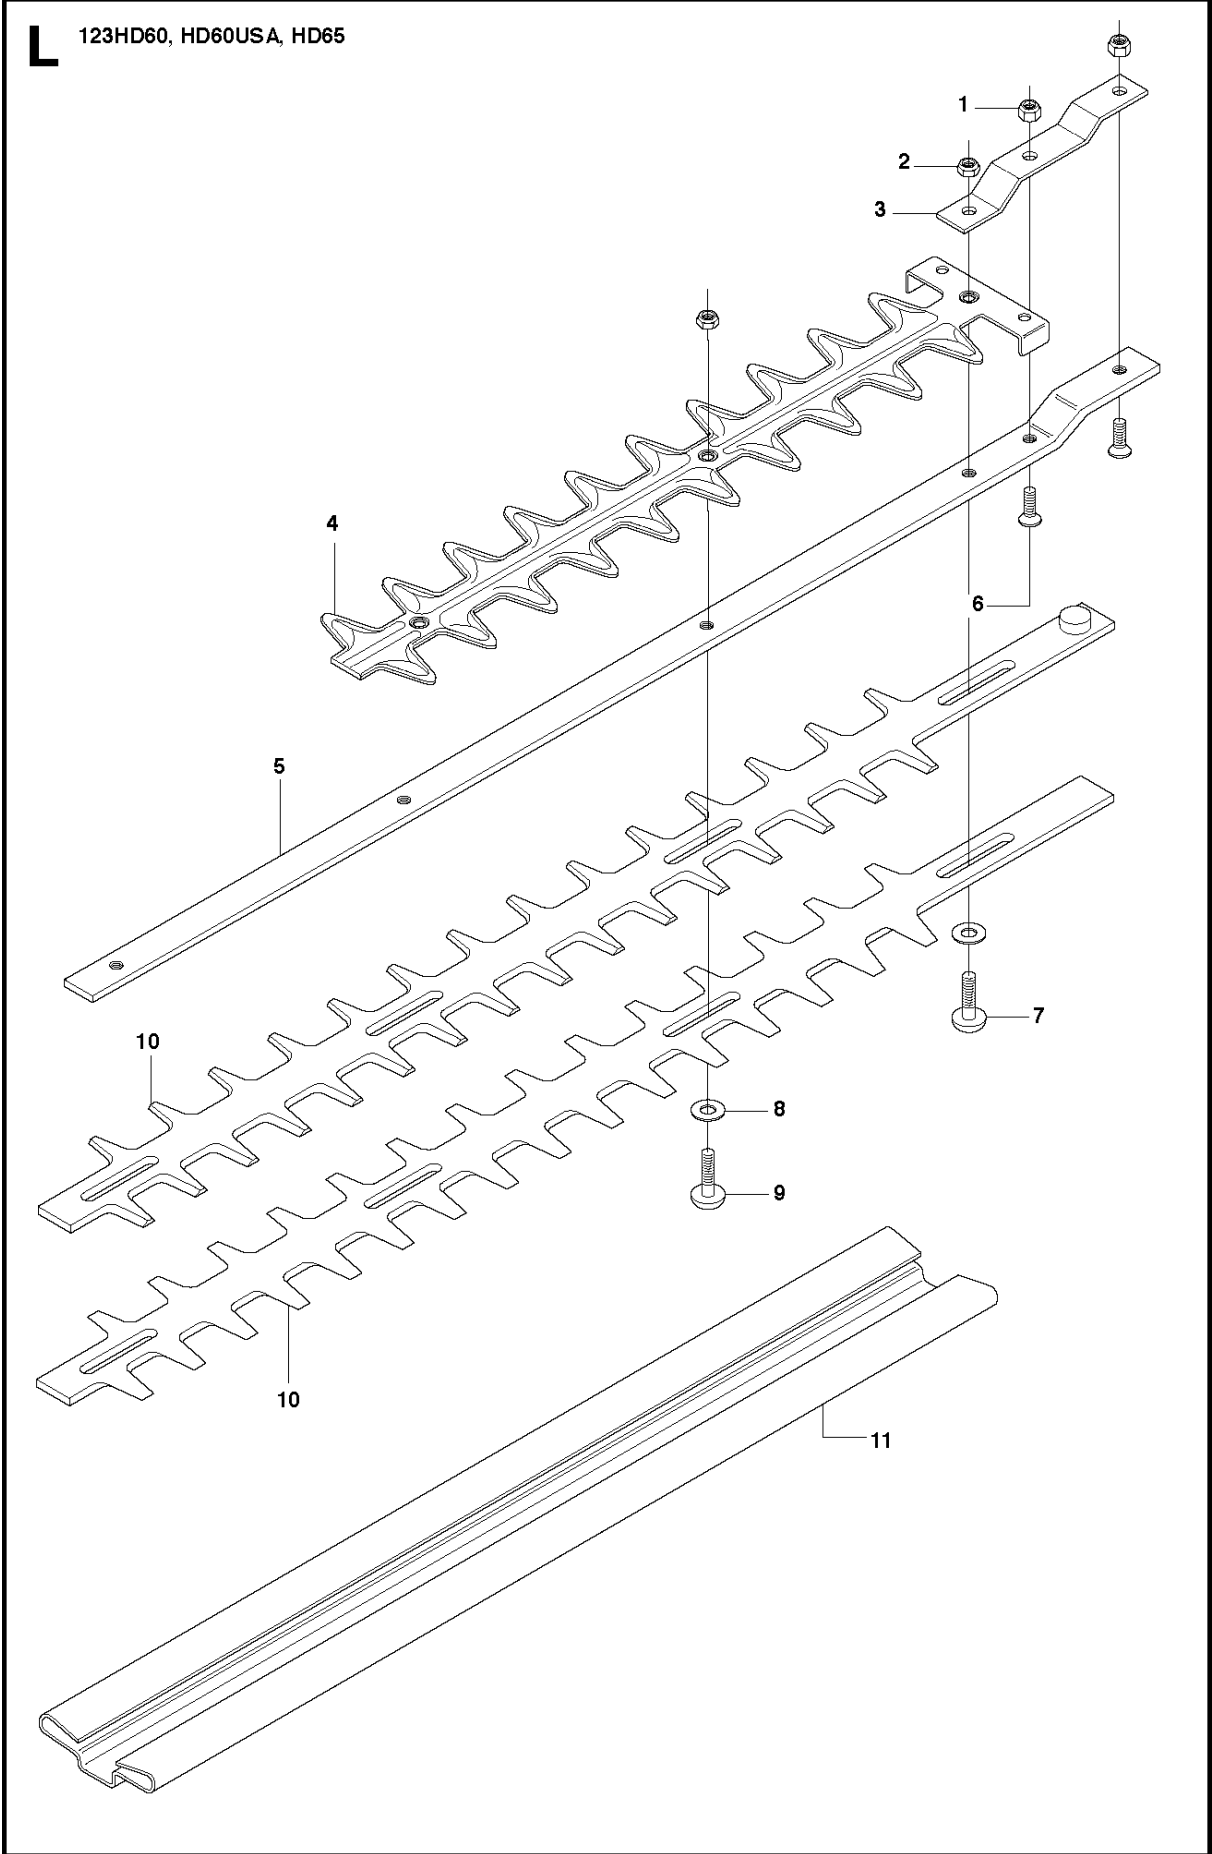

SPARE PARTS LIST

HEDGE TRIMMERS/POLE HEDGE
TRIMMERS

123 HD65X, 2010-02

ACCESSORIES

123 HD65X, 2010-02

Ref	Part No	Description	Remark	QTY	KIT
1	504 04 46-01	ACCESSORY BAG		1	
2	504 04 45-01	HEX KEY		1	1
3	504 04 44-01	HEX KEY		1	1
4	504 04 43-01	COMBINATION WRENCH		1	1
5	531 00 75-13	GREASE	UL22	1	
6	531 00 75-12	GREASE	UL21	1	
7	531 00 92-05	GREASE		1	

M 123HD60, HD60USA, HD65

Walbro WYL

CARBURETOR

123 HD65X, 2010-02

Ref	Part No	Description	Remark	QTY KIT	
1	544 30 43-01	CARBURETTOR	Walbro WYL	1	
2	531 00 24-42	CONNECTION		1	1
3	531 00 48-43	RING		2	1
4	531 00 24-39	RETAINING RING		1	1
5	531 00 77-91	RING		1	1
6	544 29 80-01	MAIN JET		1	1
7	531 00 48-36	MOULDING		1	1
8	531 00 48-37	SPÄNNHJUL		1	1
9	544 29 23-01	PUMP HOUSING		1	1
10	531 00 77-94	GASKET		1	1
11	544 29 59-01	DIAPHRAGM CARBURETTOR		1	1
12	531 00 77-95	HOUSING		1	1
13	531 00 24-36	PRIMER		1	1
14	531 00 77-96	PLATE		1	1
15	531 00 77-97	SCREW		4	1

B 123HD60, HD60USA, HD65

COVER

123 HD65X, 2010-02

Ref	Part No	Description	Remark	QTY KIT
1	531 00 48-12	PULL ROD	US Only	1
2	544 29 21-01	SCREW		1
3	576 20 78-01	WASHER		2
4	544 29 30-01	MUFFLER COVER		1
5	544 29 21-01	SCREW		1
6	544 29 37-01	KNOB		1
7	544 29 53-01	CYLINDER COVER		1

CUTTING EQUIPMENT

123 HD65X, 2010-02

Ref	Part No	Description	Remark	QTY KIT
1	544 30 21-01	NUT		2
2	544 30 52-01	NUT		4
3	502 28 85-01	PLATE		1
4	544 29 89-01	BLADE GUARD HEDGETRIMMER	Changed design, now with 7 teeth	1
5	544 30 05-01	GUIDE PLATE	123HD60	1
5	504 04 40-01	GUIDE PLATE	123HD65	1
6	502 28 86-01	SCREW		2
7	531 00 47-17	SCREW		1
8	531 00 47-15	WASHER		4
9	531 00 47-16	SCREW		3
10	544 30 18-01	BLADE	123HD60	1
10	504 04 41-01	BLADE	123HD65	1
11	544 29 94-01	TRANSPORT GUARD	123HD60	1
11	504 04 42-01	COVER	123HD65	1