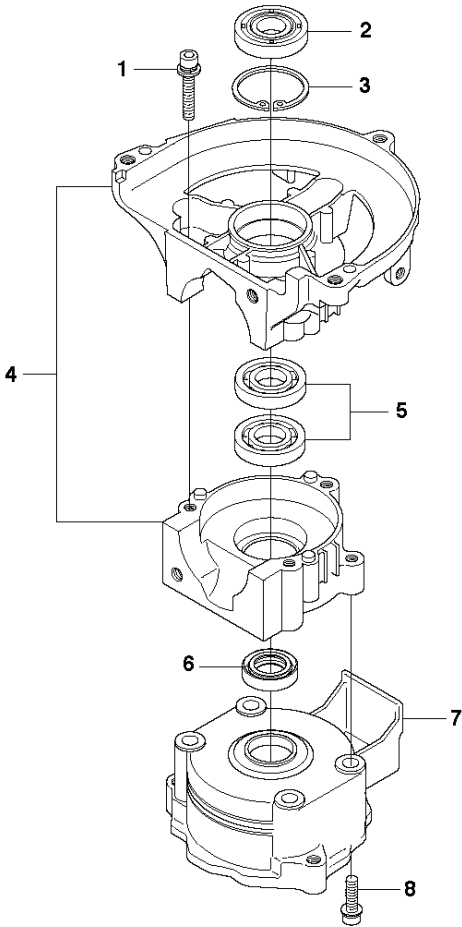

G 123HD60, HD60USA, HD65

GEAR HOUSING

123 HD65X, 2010-02

Ref	Part No	Description	Remark	QTY KIT
1	544 29 18-01	SCREW		3
2	531 00 41-06	SEALING RING		1
3	531 00 41-05	RETAINING RING		1
4	544 29 26-01	CRANKCASE ASSY		1
5	531 00 41-10	BALL BEARING		2
6	531 00 41-07	SEALING RING		1
7	544 29 28-01	CLUTCH COVER		1
8	544 29 21-01	SCREW		4