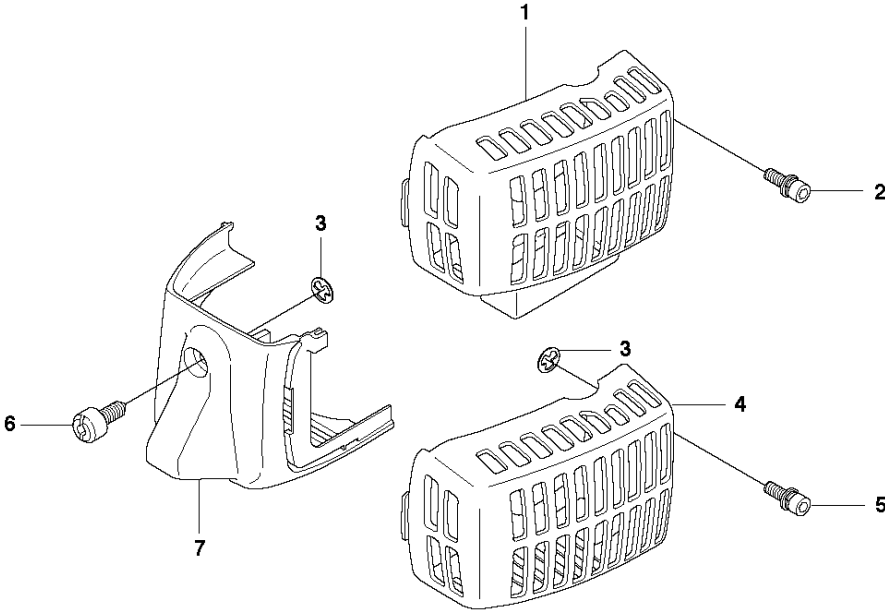

B 123HD60, HD60USA, HD65

COVER

123 HD65X, 2010-02

Ref	Part No	Description	Remark	QTY KIT
1	531 00 48-12	PULL ROD	US Only	1
2	544 29 21-01	SCREW		1
3	576 20 78-01	WASHER		2
4	544 29 30-01	MUFFLER COVER		1
5	544 29 21-01	SCREW		1
6	544 29 37-01	KNOB		1
7	544 29 53-01	CYLINDER COVER		1