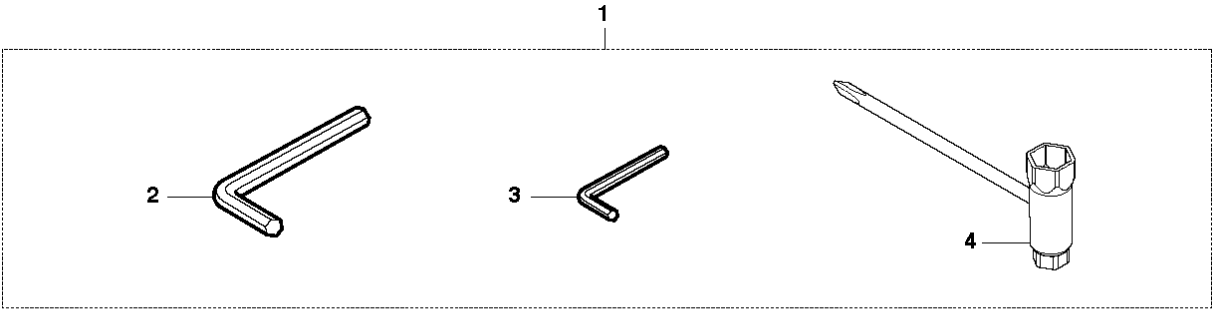

ACCESSORIES

123 HD65X, 2010-02

Ref	Part No	Description	Remark	QTY	KIT
1	504 04 46-01	ACCESSORY BAG		1	
2	504 04 45-01	HEX KEY		1	1
3	504 04 44-01	HEX KEY		1	1
4	504 04 43-01	COMBINATION WRENCH		1	1
5	531 00 75-13	GREASE	UL22	1	
6	531 00 75-12	GREASE	UL21	1	
7	531 00 92-05	GREASE		1