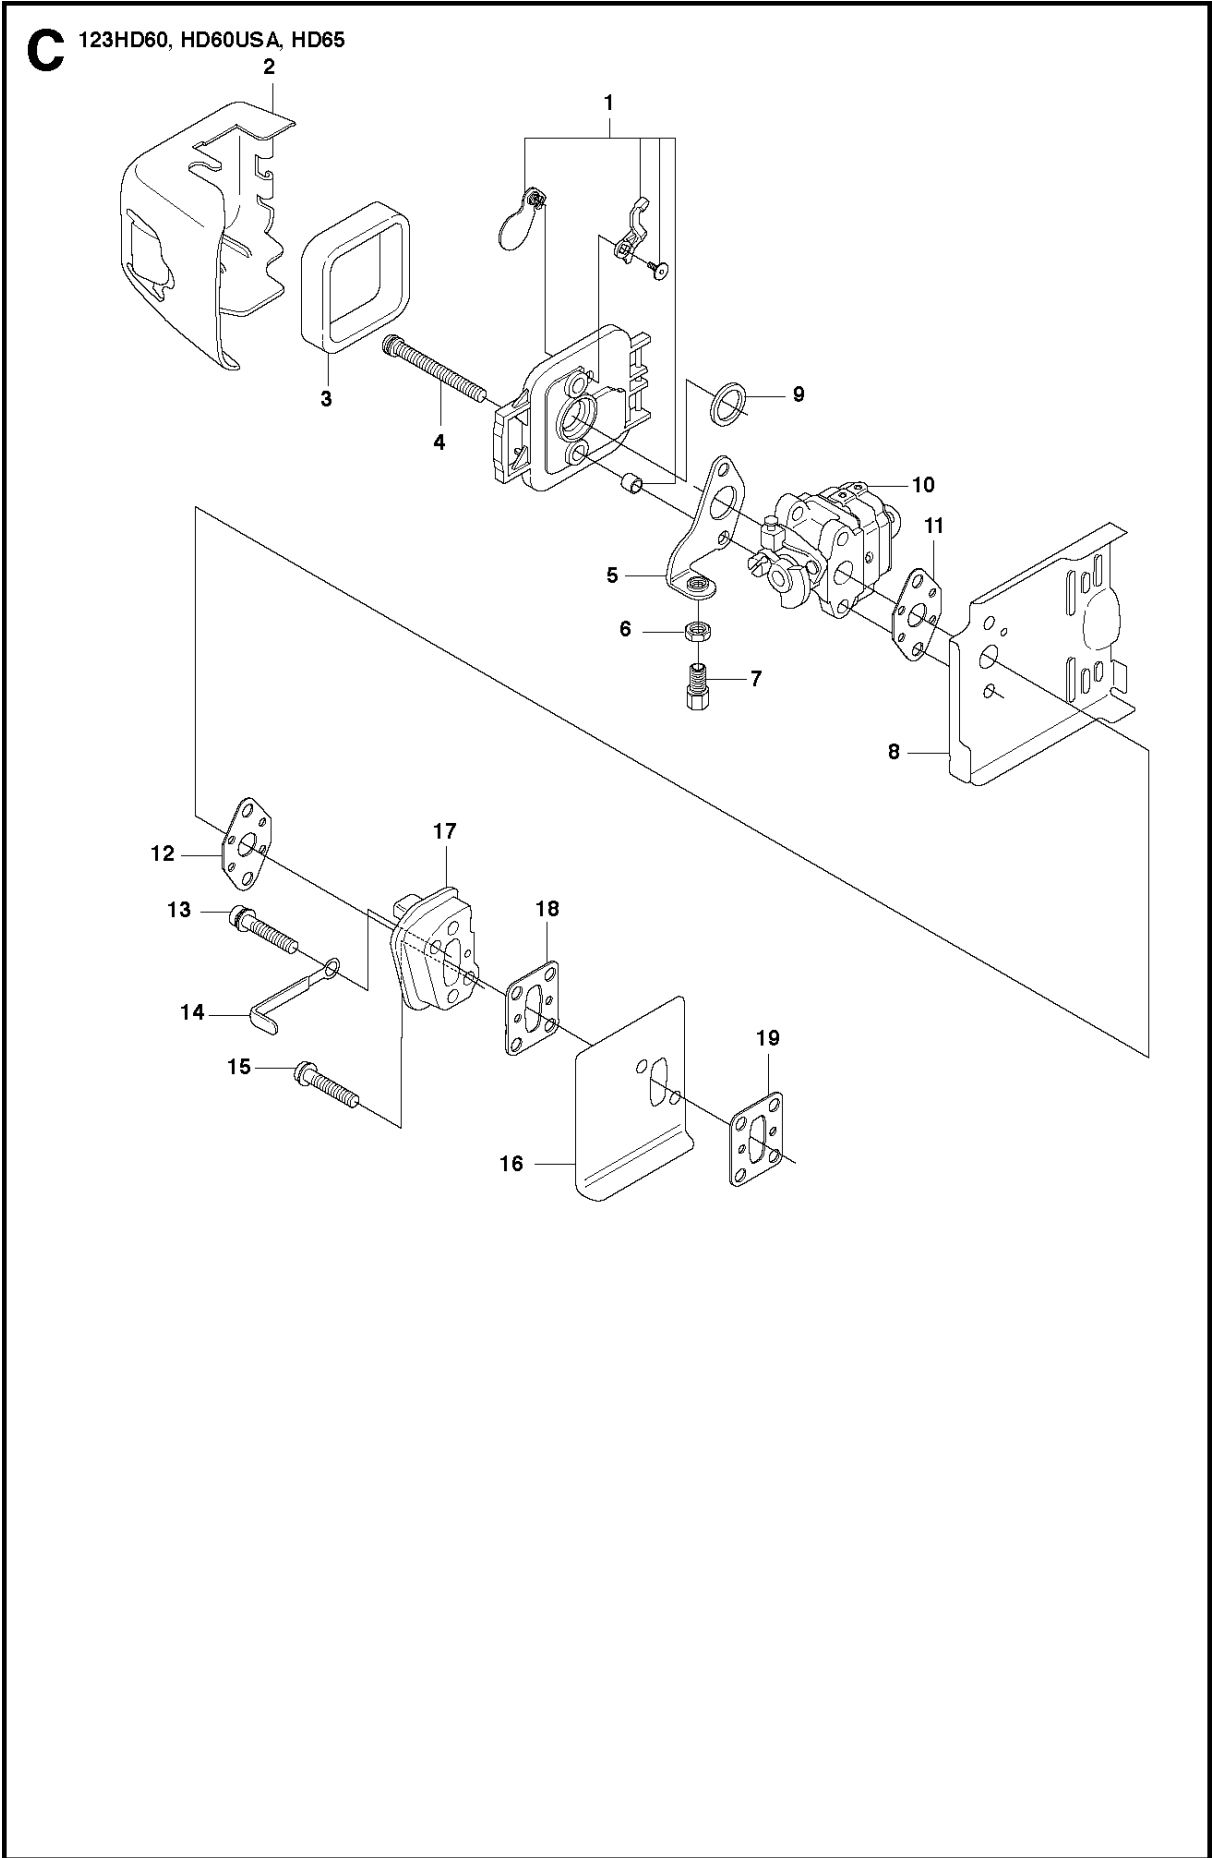

HANDLE & CONTROLS

123 HD65X, 2010-02

Ref	Part No	Description	Remark	QTY KIT
1	537 28 00-06	HANDLE ASSY	123HD60	1
1	537 28 00-05	HANDLE ASSY	123HD65	1
3	537 18 39-01	THROTTLE LOCKOUT		1
4	506 01 44-02	THROTTLE TRIGGER		1
5	503 71 82-01	SWITCH		1
6	503 77 06-01	RECOIL SPRING	123HD65	1
7	503 77 05-01	LOCKING BUTTON	123HD65	1
8	537 19 78-01	COVER	123HD60	1
9	734 11 25-41	WASHER		1
10	503 21 29-06	SCREW CCRPANT		1
11	503 79 15-02	LATCH	123HD65	1
12	503 21 27-13	SCREW CCRPANT		1
13	503 21 07-16	SCREW IHST		3
14	503 73 45-01	LABEL		1
15	544 30 29-01	STAY	R	1
15	544 30 30-01	STAY	L	1
16	503 20 07-10	SCREW IHSCFM		2
17	537 08 08-01	SPRING		2
18	544 30 28-01	STAY		1
19	503 21 68-16	SCREW IHST		2
20	537 08 07-01	SPRING		2
21	503 20 07-10	SCREW IHSCFM		2
22	740 44 16-00	O-RING		1
23	503 21 06-22	SCREW IHST		2
24	537 08 06-01	SPRING		1
25	735 21 53-01	LOCKWASHER		1
26	734 11 52-01	WASHER		1
27	725 23 78-51	SCREW EHHM		2
28	503 77 10-03	FRONT HANDLE		1
29	503 77 09-01	SECURING PLATE		1
30	531 00 48-29	ATTACHMENT		1
31	531 00 78-44	SHORTING LEAD		2
32	544 20 06-02	WIRING ASSY		1