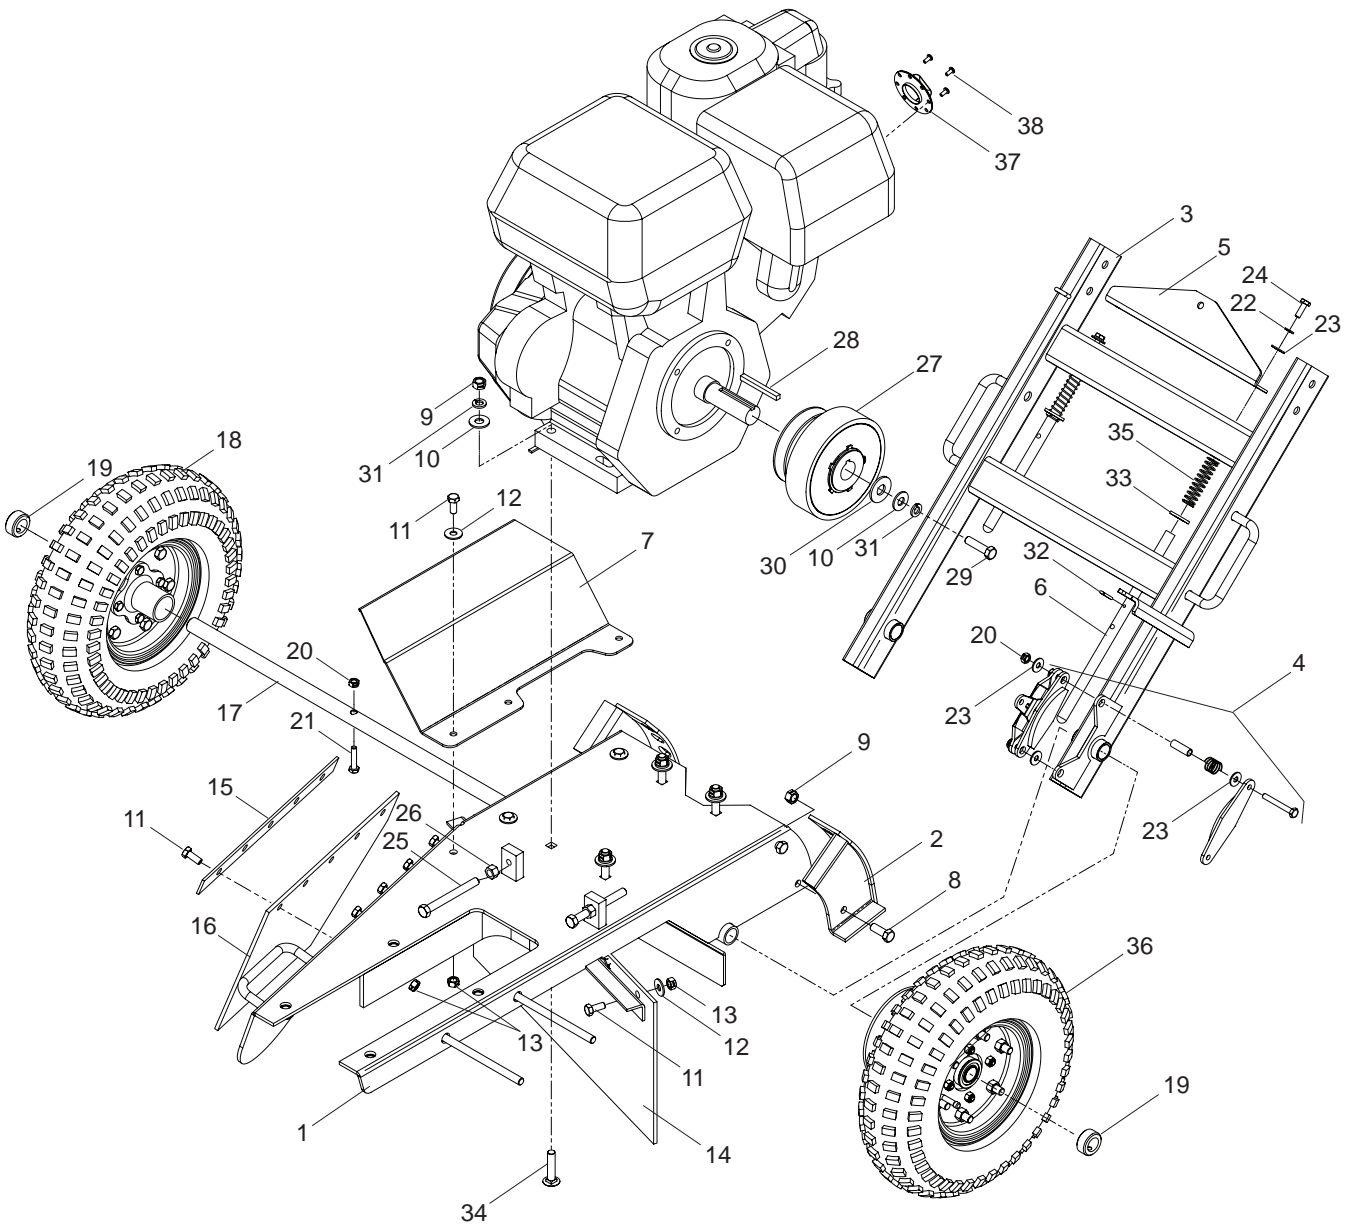

FRAME

ITEM	PART NO.	QTY.	DESCRIPTION	ITEM	PART NO.	QTY.	DESCRIPTION		
1..	539 109316....	1	DECK	25..	539 109389....	2	HCS 3/8-16 x 3 1/2 TPBLT		
2..	540 200178....	2	BRACKET	26..	539 990130....	2	NUT 3/8-16		
3..	539 109321....	1	HANDLE, LOWER	27..	539 020020....	1	CLUTCH -NORAM 3 SHOE		
4..	539 020024....	1	BRAKE, CALIPER	505 194401 ...	1	CLUTCH-AMSBECK 2 SHOE			
5..	539 108649....	1	BRACKET, HANDLE	28..	539 917033....	1	KEY 1/4 SQ x 2 1/2		
6..	539 020082....	2	PIN, HANDLE ADJUSTMENT	29..	539 990164....	1	HCS 3/8-24 x 1 1/2		
7..	539 109283....	1	FENDER	30..	539 109554....	1	WASHER 1/2 FLAT		
8..	539 990563....	4	HCS 3/8-16 x 1	31..	539 990118....	5	WASHER 3/8 SPLIT LK		
9..	539 990546....	8	NUT 3/8-16 CNTRLK	32..	539 990365....	2	PIN, COTTER 1/8 x 3/4		
10..	539 990517....	9	WASHER 3/8 FLAT STD	33..	539 990250....	2	WASHER 1/2, SAE		
11..	539 976934..	14	HCS 5/16-18 x 3/4	34..	539 990923....	4	RHSNB 3/8-16 x 1 3/4		
12..	539 990692....	9	WASHER 5/16	35..	539 020034....	2	SPRING, COMPRESSION		
13..	539 990184..	14	NUT 5/16-18 CNTRLK	36..	539 020074....	1	WHEEL w/ DISC		
14..	539 020094....	1	DEFLECTOR, REAR	37..	539 020092....	1	DEFLECTOR, EXHAUST		
15..	539 200781....	1	STRAP, DEFLECTOR	38..	539 108495....	3	SCREW #8-32 x 3/8		
16..	539 020084....	1	DEFLECTOR, SIDE	NOT SHOWN			539 109299 ...	1	WIRE HARNESS, ENGINE FOR NORAM CLUTCH
17..	539 020085....	1	AXLE	539 110762....	1	KIT, SNAP RINGS & BRGS	539 110763....	1	KIT, CLUTCH SHOE / SPRGS FOR AMSBECK CLUTCH
18..	540 020025....	1	WHEEL, RT	505 246401 ...	1	KIT, CLUTCH SHOE			
19..	539 020028....	2	SET COLLAR, 3/4"						
20..	539 990761....	3	NUT 1/4-20 CNTRLK						
21..	539 100266....	1	HCS 1/4-20 x 1 1/4						
22..	539 990052....	2	LOCKWASHER 1/4						
23..	539 990598....	6	WASHER 1/4						
24..	539 990580....	2	HCS 1/4-20 x 3/4						