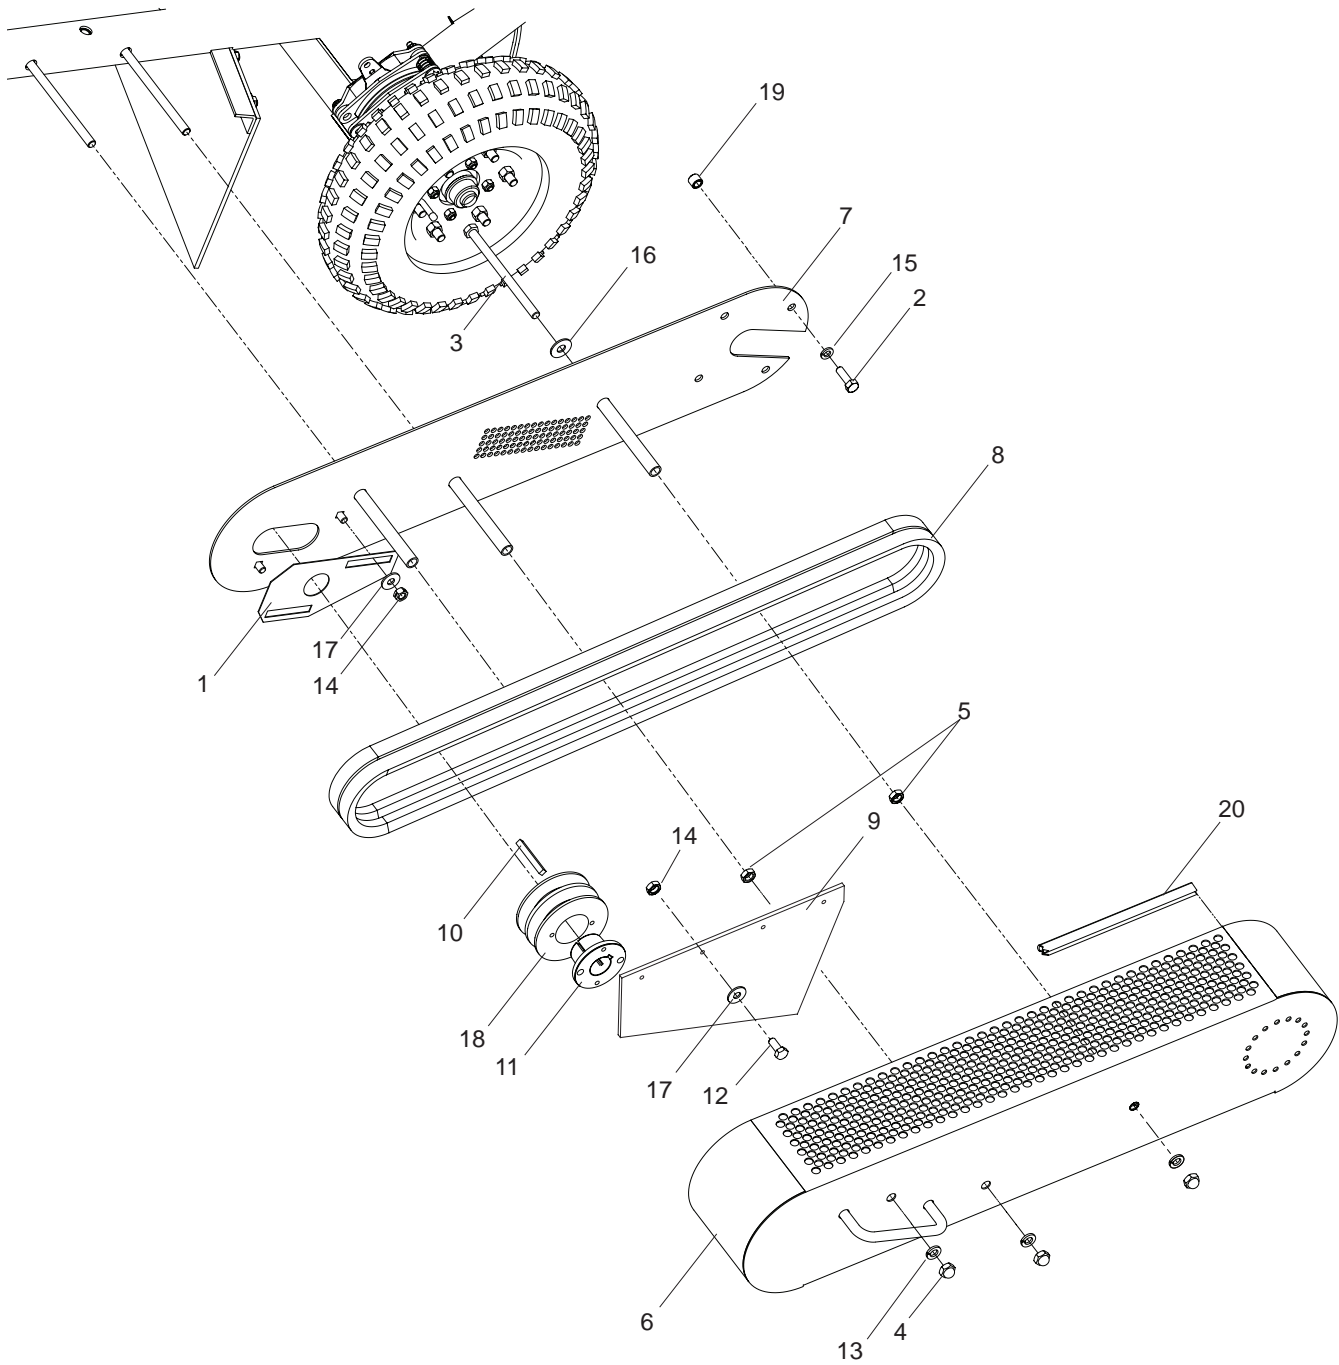

BELT GUARD & PULLEY