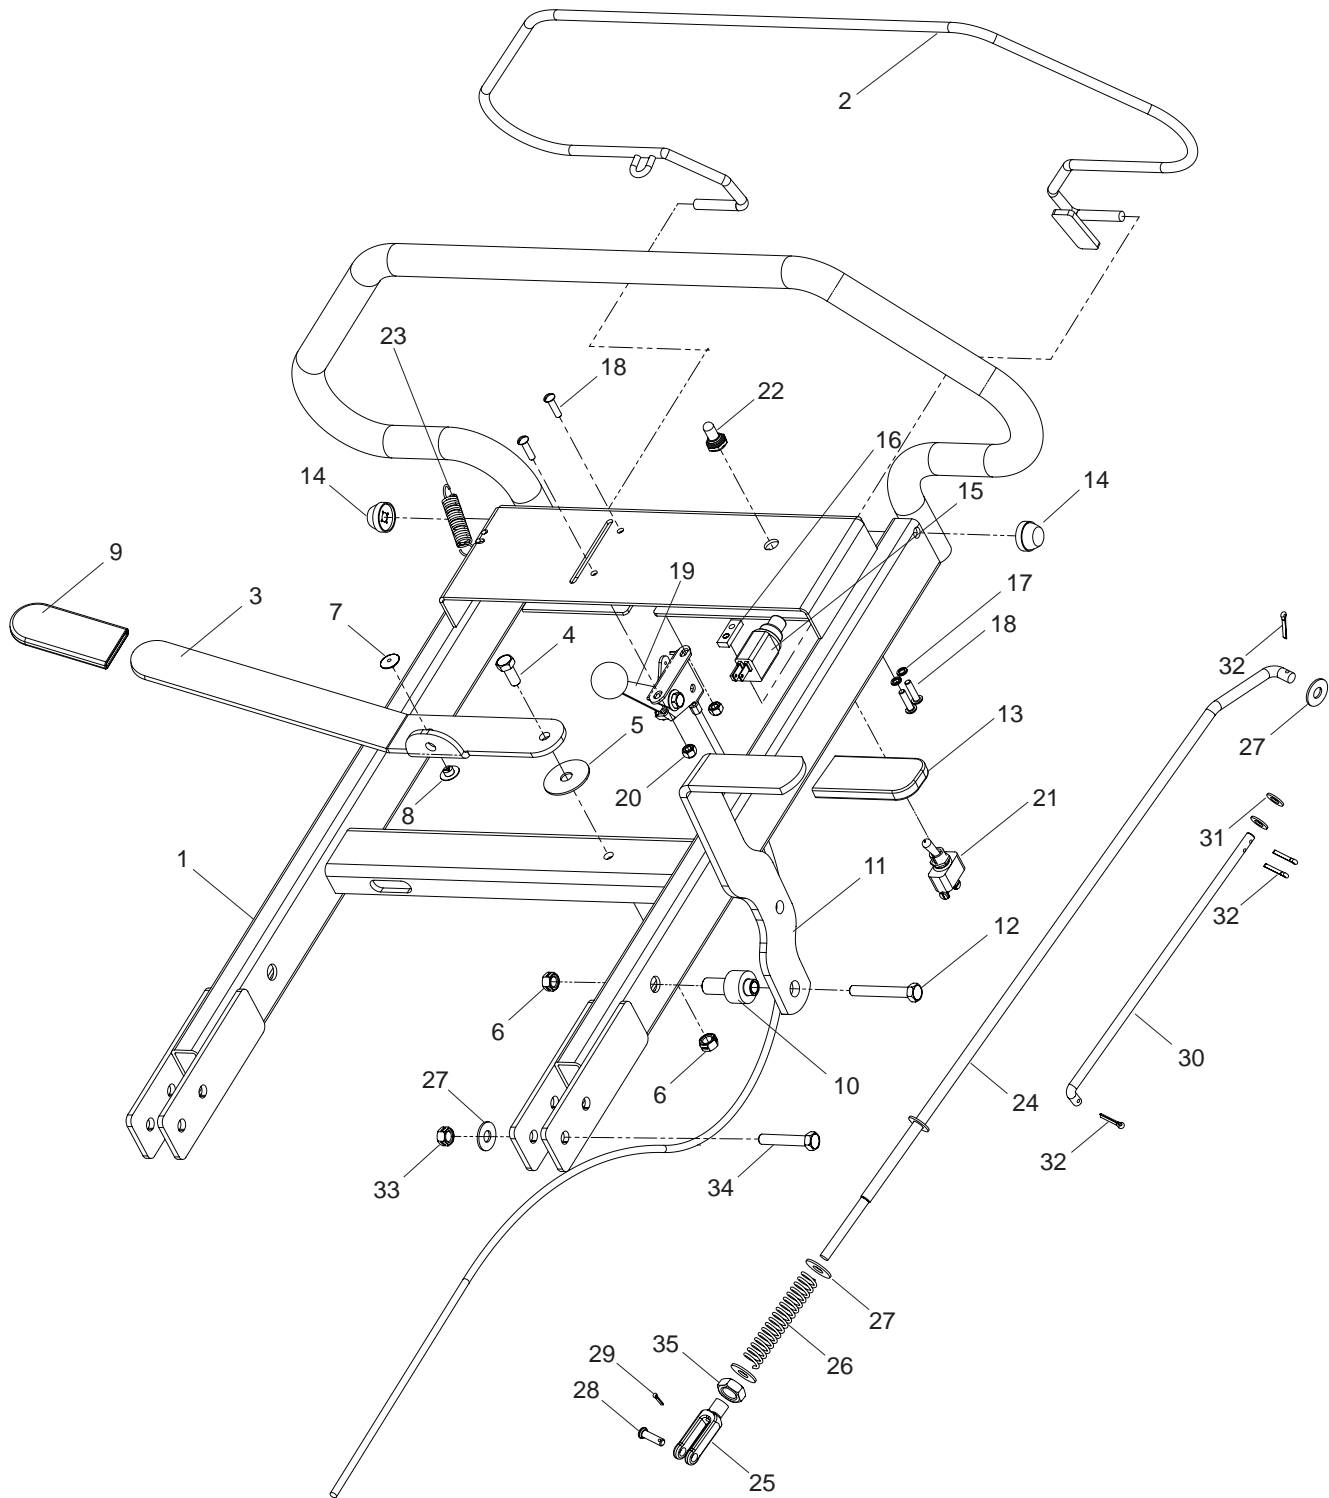

HANDLE & CONTROLS