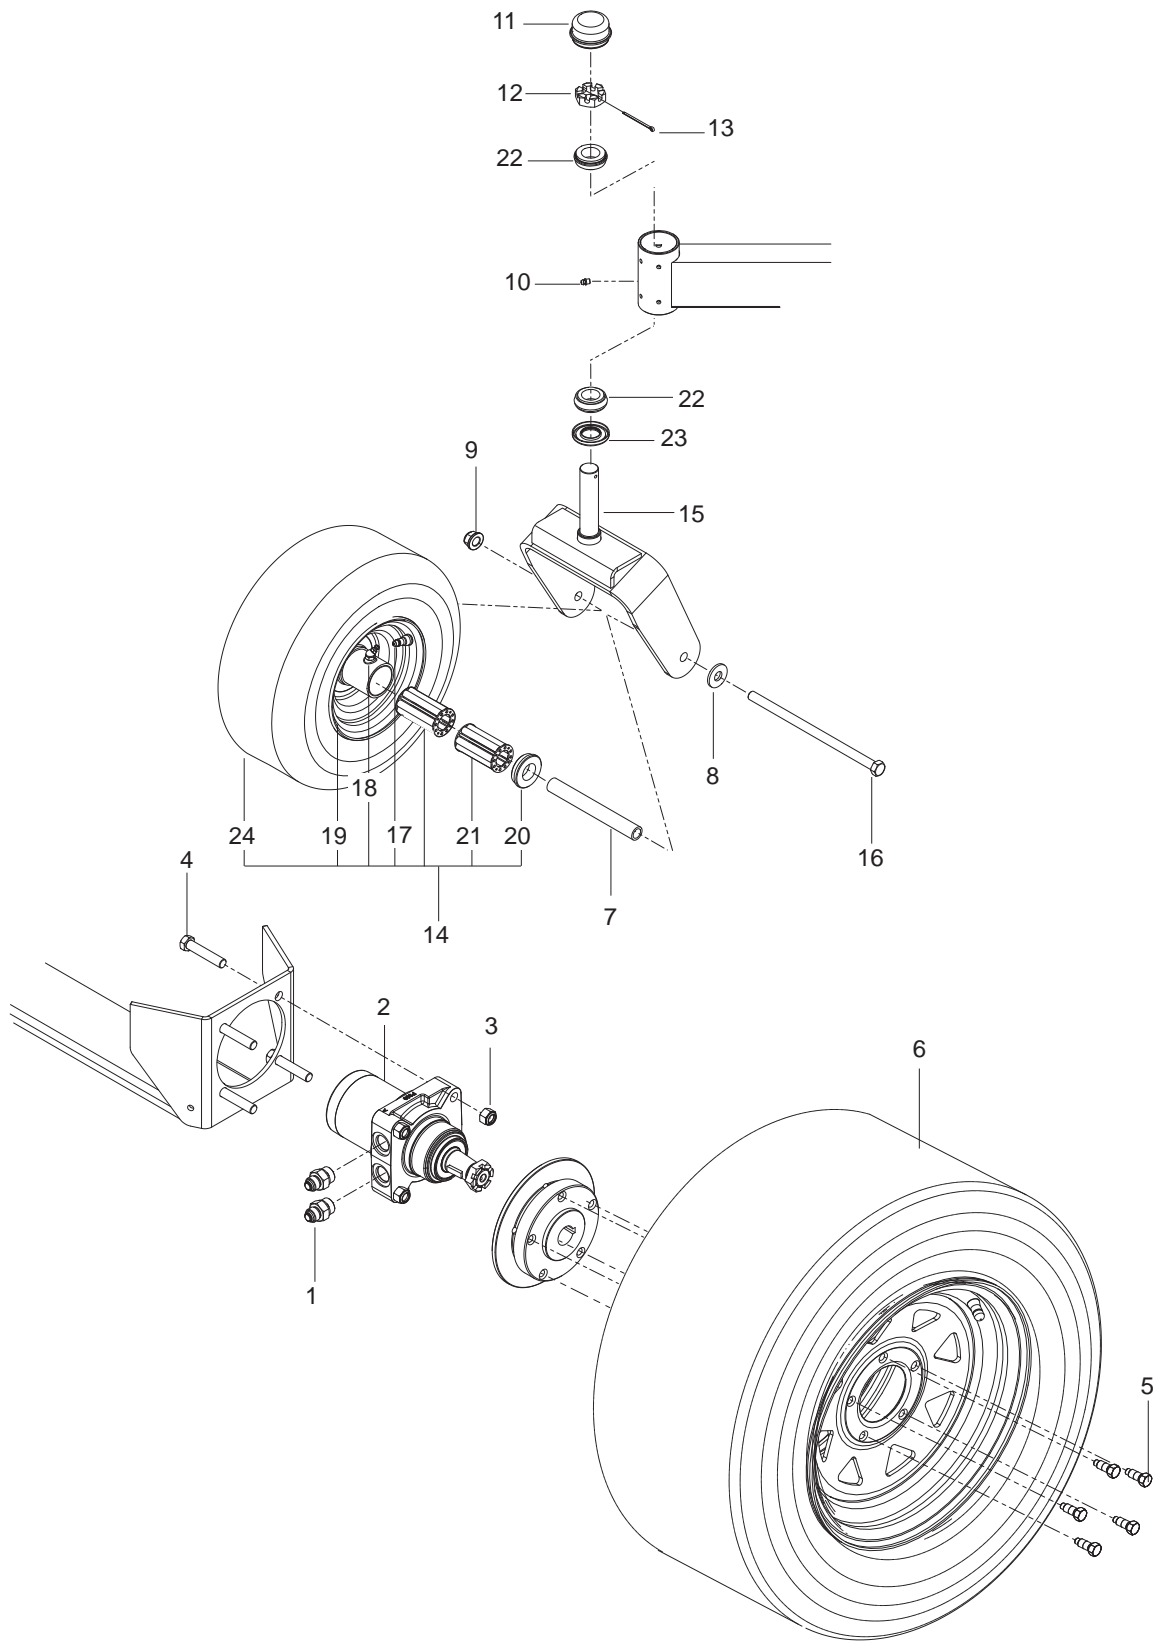

WHEELS AND TIRES

Prior to Serial # 095106013

WHEELS AND TIRES

ITEM	PART NO.	QTY.	DESCRIPTION	ITEM	PART NO.	QTY.	DESCRIPTION
1..	539 101239....4	STRAIGHT CONNECTOR	13..	539 115749....2	PLUG, CASTER
2..	539 114523....2	WHEEL MOTOR, TJ	14..	539 990209....2	BOLT, HEX ⁵ / ₁₆ -18 x 1
3..	539 101331....8	NUT ½ HEX NYLOC	15..	539 104572....2	TIRE ASSEMBLY
4..	539 101332....8	BOLT, HEX ½-13 x 2¾	16..	539 131674....2	YOKE, CASTER
5..	532 140080..10	BOLT, HUB	17..	539 102855....2	BOLT, HEX ½-13 x 7½
6..	532 140556....2	TIRE, 23 x 10.50	18..	539 102856....2	SPACER
7..	539 112660....2	BEARING, FLANGED	19..	539 101331....2	NUT ½ HEX NYLOC
8..	539 115638....2	³ / ₁₆ " DRIVE ZERK	20..	539 912234....4	AIR VALVE
9..	539 115747....2	SPRING, CASTER	21..	539 976997....2	ZERK
10..	539 117901....2	BUSHING, CASTER	22..	539 104573....2	RIM
11..	539 115675....2	WASHER	23..	539 102484....4	ENDCAP
12..	539 102535....2	CAP, GREASE	24..	539 102485....4	ROLLER BEARING

WHEELS AND TIRES

Serial # 095106013 and After

WHEELS AND TIRES

ITEM	PART NO.	QTY.	DESCRIPTION	ITEM	PART NO.	QTY.	DESCRIPTION
1..	539 101239....4	STRAIGHT CONNECTOR	14..	575 348701....2	WHEEL ASSY 13 x 6.5
2..	539 114523....2	WHEEL MOTOR, TJ	15..	575 329202....2	YOKE, CASTER
3..	539 101331....8	NUT ½ HEX NYLOC	16..	539 105517....2	HCS ½-13 x 9½
4..	539 101332....8	HCS ½-13 x 2¾	17..	539 912234....4	AIR VALVE
5..	532 140080..10	BOLT, HUB	18..	539 103300....2	ZERK
6..	532 140556....2	TIRE, 23 x 10.50	19..	575 622101....2	RIM, CASTER TIRE
7..	575 334901....2	SPACER, PIVOT	20..	539 102484....4	BEARING, FLANGED
8..	539 109554....2	WASHER ½ FLAT	21..	539 105307....4	BEARING ¾ CAGE
9..	521 991101 ...2	NUT ½-13 HEX FLG NYLOC	22..	539 102543....4	BEARING
10..	539 101474....2	ZERK	23..	539 102851....2	SEAL
11..	539 102535....2	GREASE CAP	24..	575 622201....2	TIRE, 13 x 6.5
12..	539 102852....2	SLOTTED JAM NUT 1"-14				
13..	539 102889....2	COTTER PIN 1/8 x 2				