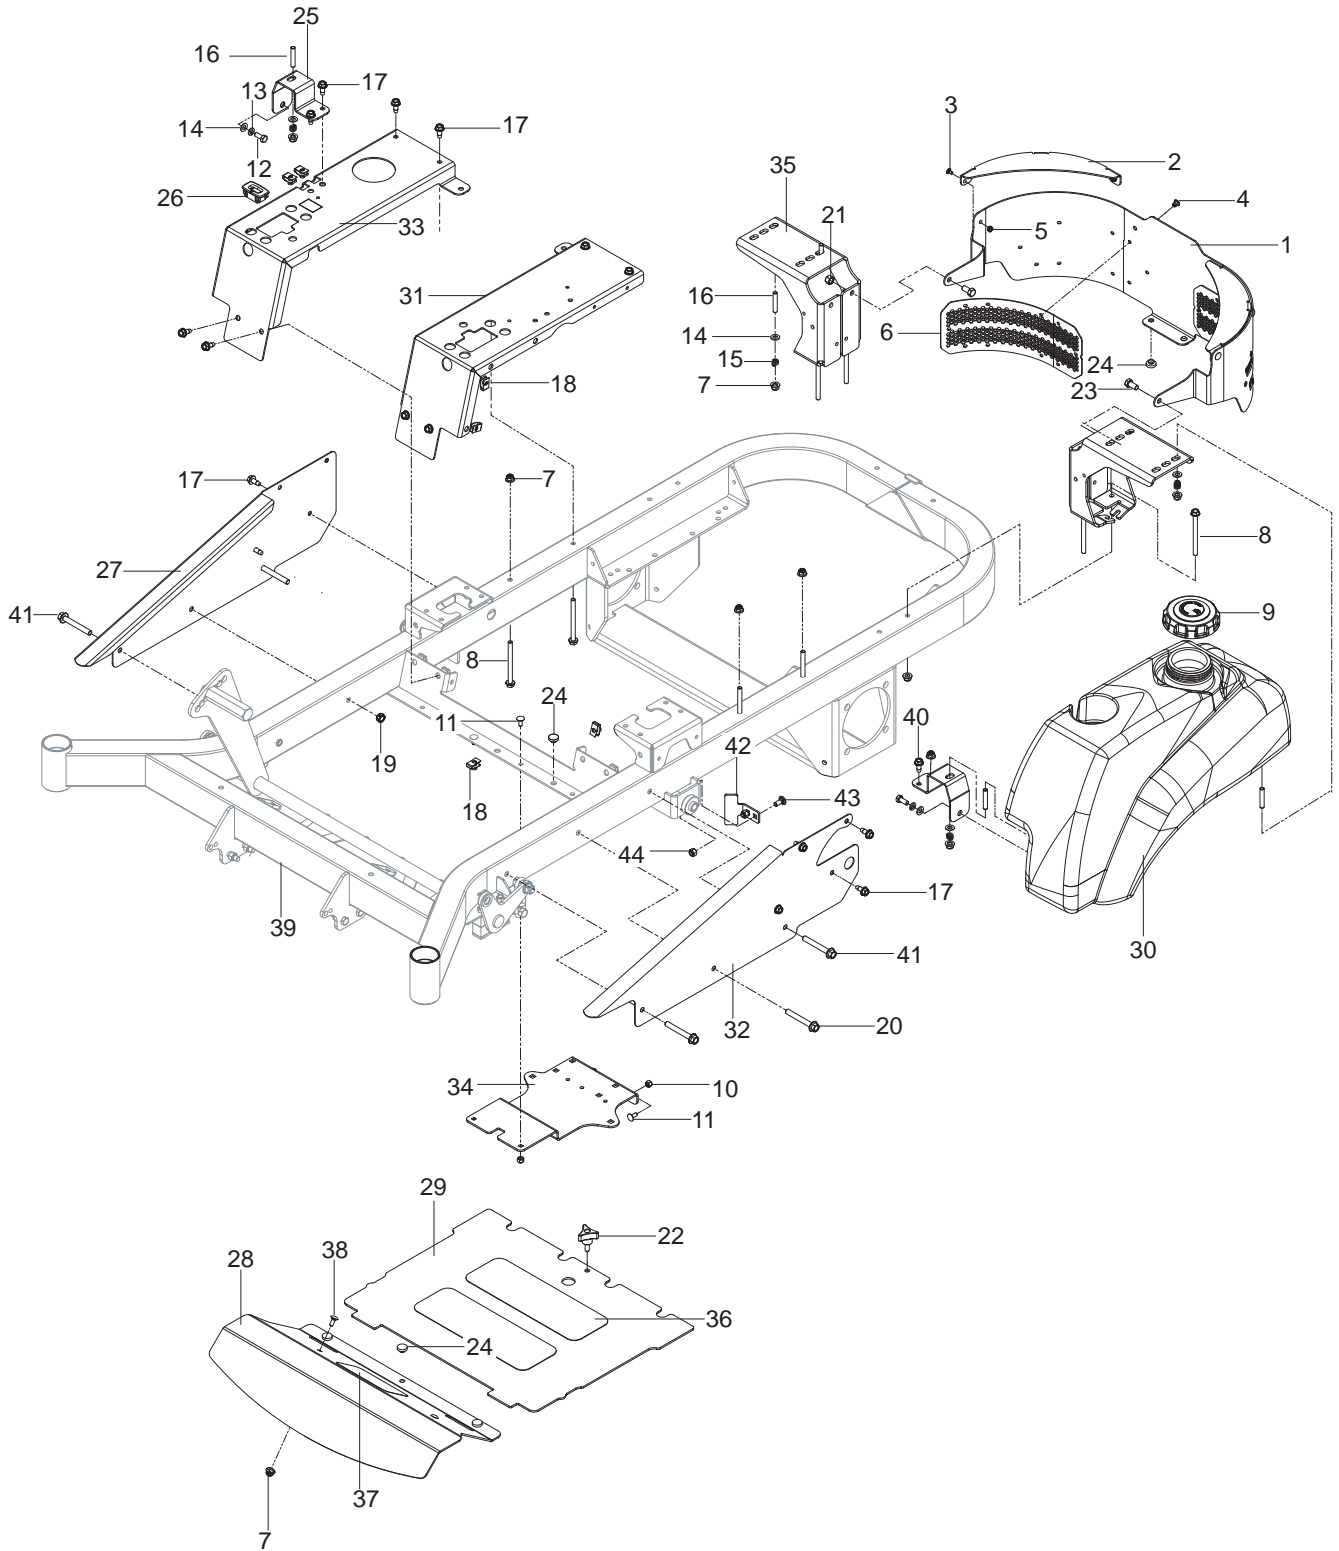

FRAME

ITEM	PART NO.	QTY.	DESCRIPTION	ITEM	PART NO.	QTY.	DESCRIPTION
1..	539 131594....	1 GUARD, REAR	25..	539 131671....	2 SUPPORT, TANK
2..	539 131751....	2 SUPPORT, TOP	26..	539 110074....	1 HOUR METER
3..	539 111777	6 RHSSNB ¼-20 x ½	27..	539 131579....	1 SIDE, RT
4..	539 200684...	12 RIVET, 3/16 STAVEX	28..	539 132380....	1 PLATE, FOOTREST
5..	539 108120....	6 NUT ¼-20 HEX THIN NYLOC	29..	539 132744....	1 PLATE, FLOOR w/ DECALS
6..	539 131753....	2 PANEL, HEX, RR	30..	539 104409....	1 FUEL TANK, LEFT
7..	539 112899..	15 NUT 5/16-18 FLANGE NYLOC	31..	539 131589....	1 PANEL, FILLER, LT
8..	539 131780....	8 HHFS 5/16-18 x 3¾	32..	539 131577....	1 SIDE, LT
9..	539 130393....	1 FUEL CAP	33..	539 131591....	1 PANEL, FILLER, RT
10..	539 976978....	4 NUT ¼-20 HEX NYLOC	34..	539 131537....	1 MOUNT, BATTERY
11..	539 111786	4 RHSSNB ¼-20 x 5/8	35..	539 131692....	2 MOUNT, TANK, RR
12..	539 976934....	2 HCS 5/16-18 x ¾	36..	539 977778....	2 ABRASIVE PAD
13..	539 990187....	2 WASHER 5/16 SLW	37..	539 121322....	2 FOOT PAD
14..	539 990188....	9 WASHER 5/16 SAE FLAT	38..	539 990208....	3 RHSNB 5/16-18 x 1
15..	539 102845....	6 SPRING, TANK MOUNT	39..	575 725202....	1 FRAME w/ SAFETY DECALS Serial # 095106013 and after
16..	539 102502....	6 STUD 5/16C		539 132743 ...	1 FRAME w/ SAFETY DECALS Prior to Serial # 095106013
17..	539 107475..	16 BOLT 5/16-18 x ¾ THD FRM	40..	539 113226....	1 BOLT 5/16-18 x 1 THD FRM
18..	539 104763..	12 RETAINER, U TYPE	41..	539 133006....	4 HHFS 3/8-16 x 2½
19..	539 200282....	6 NUT 3/8-16 HEX JAM NYLOC	42..	505 256401....	1 STOP, DECK
20..	539 131781....	2 HHFS 3/8-16 x 2¾	43..	539 990316....	4 RHSNB 5/16-18 x ¾
21..	539 976979....	2 NUT 3/8-16 HEX NYLOC	44..	539 990717....	4 NUT 5/16-18 HEX NYLOC
22..	539 104411	1 KNOB w/ STUD				
23..	539 990134....	2 HCS 3/8-16 x ¾				
24..	539 102587....	7 GROMMET, BUMPER				