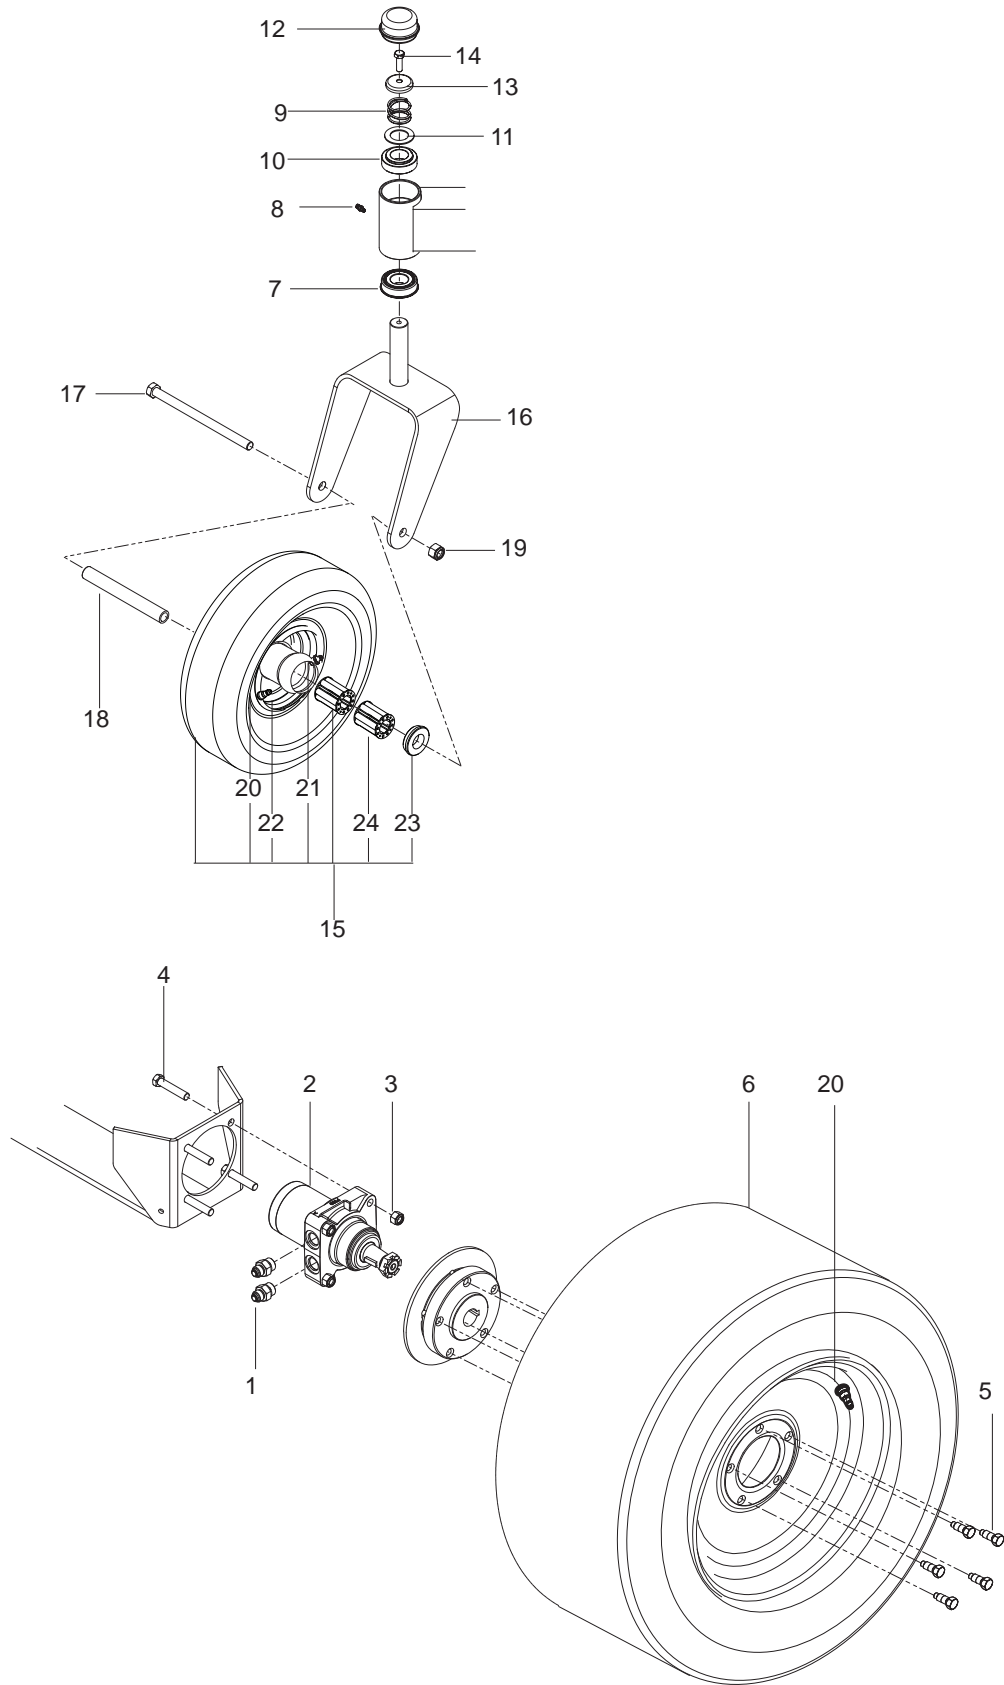

WHEELS AND TIRES

Prior to Serial # 095106013

WHEELS AND TIRES

ITEM	PART NO.	QTY.	DESCRIPTION	ITEM	PART NO.	QTY.	DESCRIPTION
1..	539 101239....4	STRAIGHT CONNECTOR	13..	539 115749....2	PLUG, CASTER
2..	539 114523....2	WHEEL MOTOR, TJ	14..	539 990209....2	BOLT, HEX ⁵ / ₁₆ -18 x 1
3..	539 101331....8	NUT ½ HEX NYLOC	15..	539 104572....2	TIRE ASSEMBLY
4..	539 101332....8	BOLT, HEX ½-13 x 2¾	16..	539 131674....2	YOKE, CASTER
5..	532 140080..10	BOLT, HUB	17..	539 102855....2	BOLT, HEX ½-13 x 7½
6..	532 140556....2	TIRE, 23 x 10.50	18..	539 102856....2	SPACER
7..	539 112660....2	BEARING, FLANGED	19..	539 101331....2	NUT ½ HEX NYLOC
8..	539 115638....2	³ / ₁₆ " DRIVE ZERK	20..	539 912234....4	AIR VALVE
9..	539 115747....2	SPRING, CASTER	21..	539 976997....2	ZERK
10..	539 117901....2	BUSHING, CASTER	22..	539 104573....2	RIM
11..	539 115675....2	WASHER	23..	539 102484....4	ENDCAP
12..	539 102535....2	CAP, GREASE	24..	539 102485....4	ROLLER BEARING

WHEELS AND TIRES

Serial # 095106013 and After

WHEELS AND TIRES

ITEM	PART NO.	QTY.	DESCRIPTION	ITEM	PART NO.	QTY.	DESCRIPTION
1..	539 101239....4	STRAIGHT CONNECTOR	14..	575 348701....2	WHEEL ASSY 13 x 6.5
2..	539 114523....2	WHEEL MOTOR, TJ	15..	575 329202....2	YOKE, CASTER
3..	539 101331....8	NUT ½ HEX NYLOC	16..	539 105517....2	HCS ½-13 x 9½
4..	539 101332....8	HCS ½-13 x 2¾	17..	539 912234....4	AIR VALVE
5..	532 140080..10	BOLT, HUB	18..	539 103300....2	ZERK
6..	532 140556....2	TIRE, 23 x 10.50	19..	575 622101....2	RIM, CASTER TIRE
7..	575 334901....2	SPACER, PIVOT	20..	539 102484....4	BEARING, FLANGED
8..	539 109554....2	WASHER ½ FLAT	21..	539 105307....4	BEARING ¾ CAGE
9..	521 991101 ...2	NUT ½-13 HEX FLG NYLOC	22..	539 102543....4	BEARING
10..	539 101474....2	ZERK	23..	539 102851....2	SEAL
11..	539 102535....2	GREASE CAP	24..	575 622201....2	TIRE, 13 x 6.5
12..	539 102852....2	SLOTTED JAM NUT 1"-14				
13..	539 102889....2	COTTER PIN 1/8 x 2				