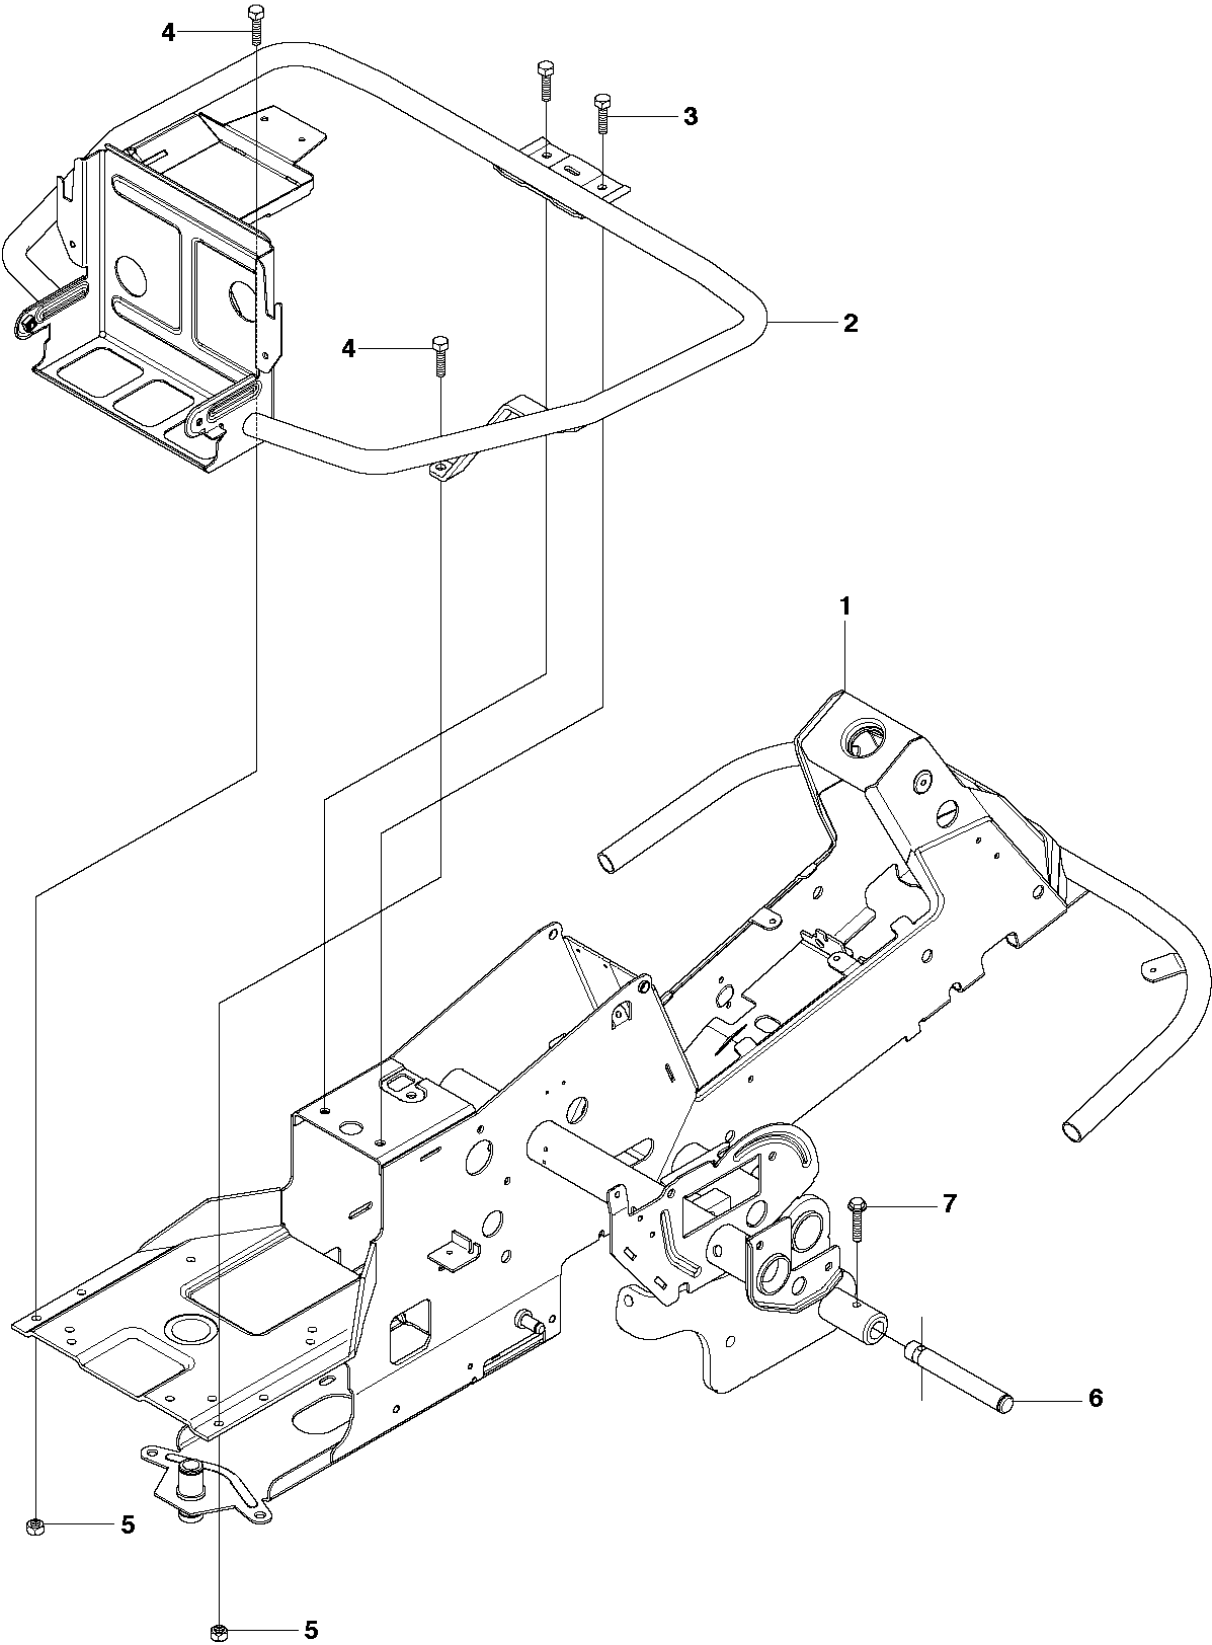

R16
CHASSIS

Ref	Artikelnr	Beskrivning	Anmärkning	ANT SATS AL
1	544 84 23-01	RAM		1
2	544 24 45-01	MOTORBÅGE		1
3	506 57 01-03	SKRUV EHHFM		2
4	725 24 51-71	SKRUV EHHM		2
5	732 21 18-01	LÅSMUTTER		2
6	535 47 08-01	HJULAXEL		2
7	725 24 59-61	SKRUV EHHFT		2