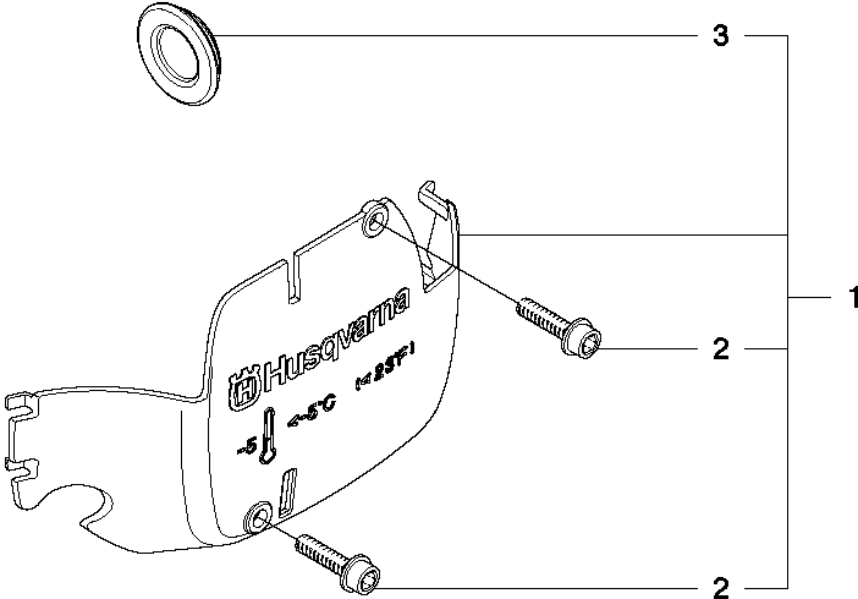

435
WINTER KIT

WINTER KIT

435, 2010-06

Ref	Part No	Description	Remark	QTY KIT	
1	505 45 04-01	WINTER KIT		1	
2	503 21 70-16	SCREW CCRPANT		2	1
3	503 40 59-01	WINTER PLUG		1	1