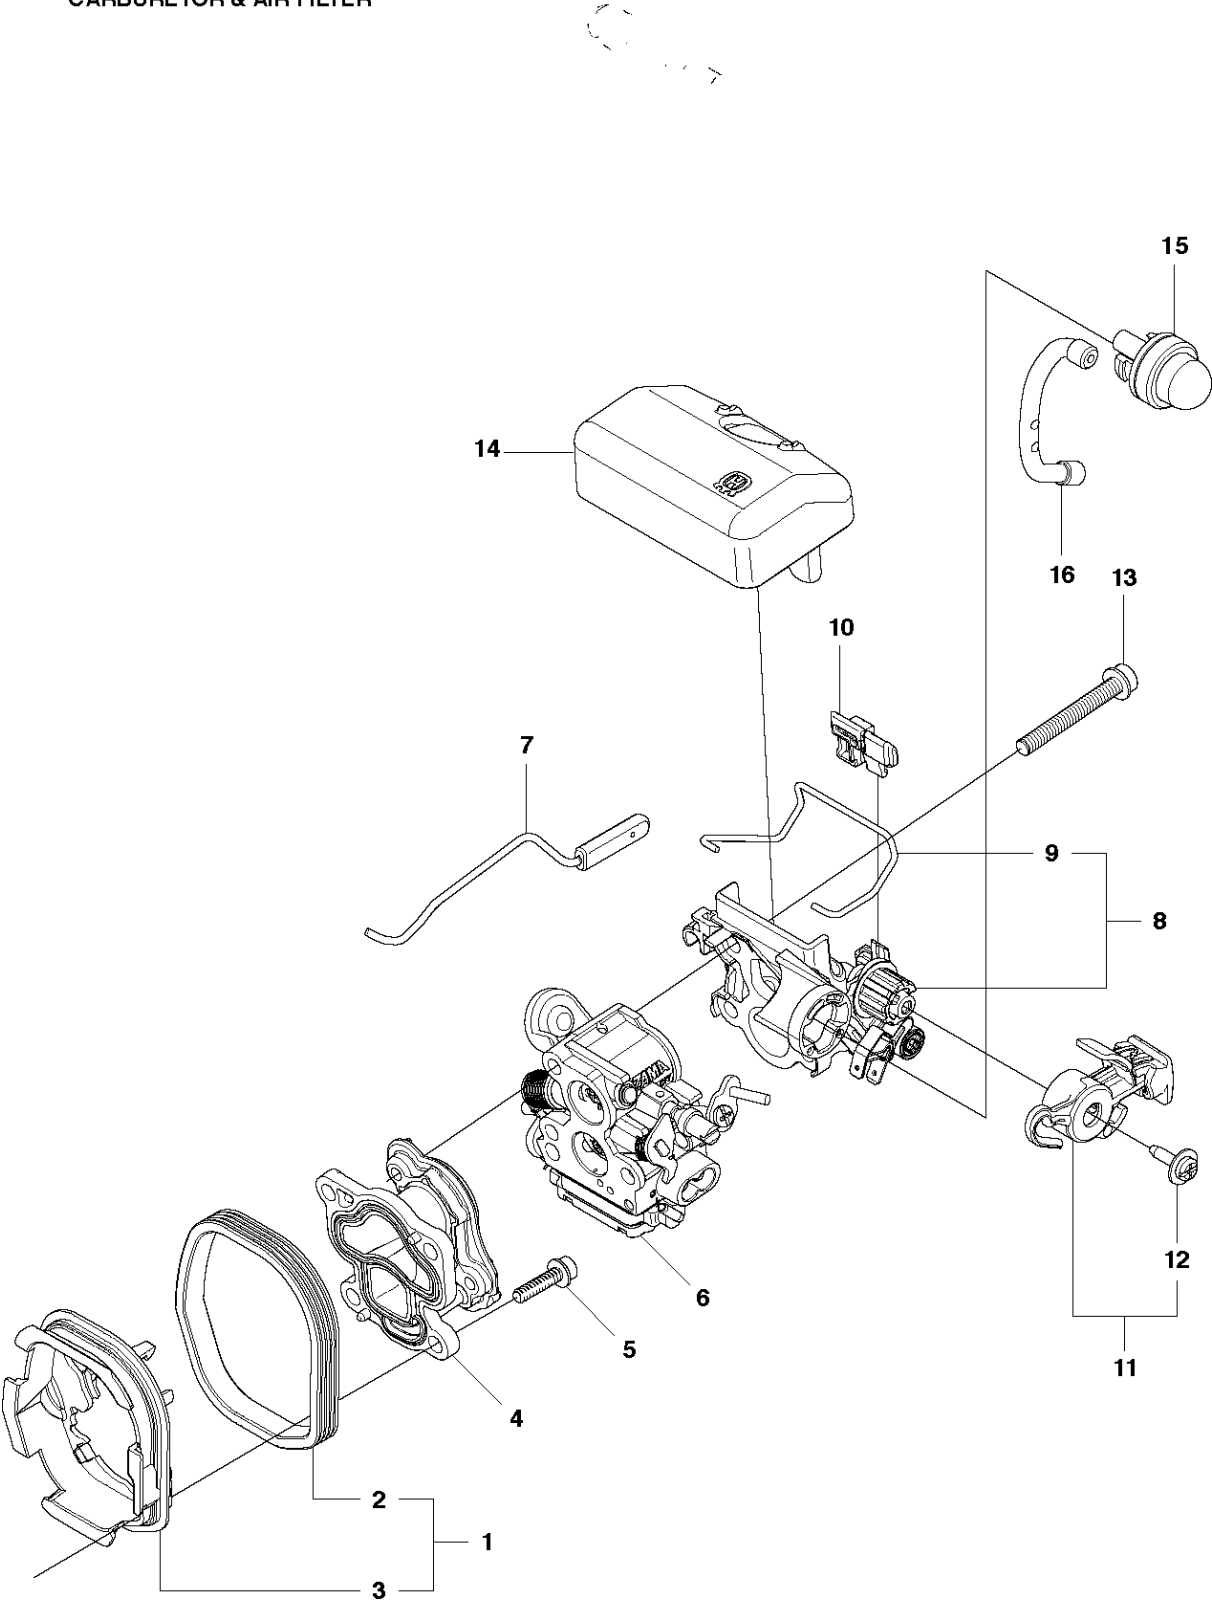

435, 435e, 440e
CARBURETOR & AIR FILTER

CARBURETOR & AIR FILTER

435, 2010-06

Ref	Part No	Description	Remark	QTY	KIT
1	504 72 47-01	INSULATION WALL		1	
2	504 72 45-01	INSULATION WALL		1	1
3	504 72 44-01	INSULATION WALL		1	1
4	504 20 12-01	INLET PIPE		1	
5	503 20 02-16	SCREW IHSCFM		4	
6	506 45 05-01	CARBURETTOR		1	
7	544 28 44-01	THROTTLE ROD ASSY		1	
8	544 97 64-01	FILTER HOLDER		1	
9	544 39 26-01	SHACKLE		1	8
10	504 71 25-01	GUIDE		1	
11	544 84 43-02	CONTROL		1	
12	544 97 66-01	SCREW		1	11
13	503 20 02-40	SCREW IHSCFM		3	
14	544 80 54-02	AIR FILTER	44 MICRON	1	
14	544 80 54-03	AIR FILTER	FELT	1	
15	503 93 66-01	PRIMER HOUSING		1	
16	544 40 19-01	HOSE		1