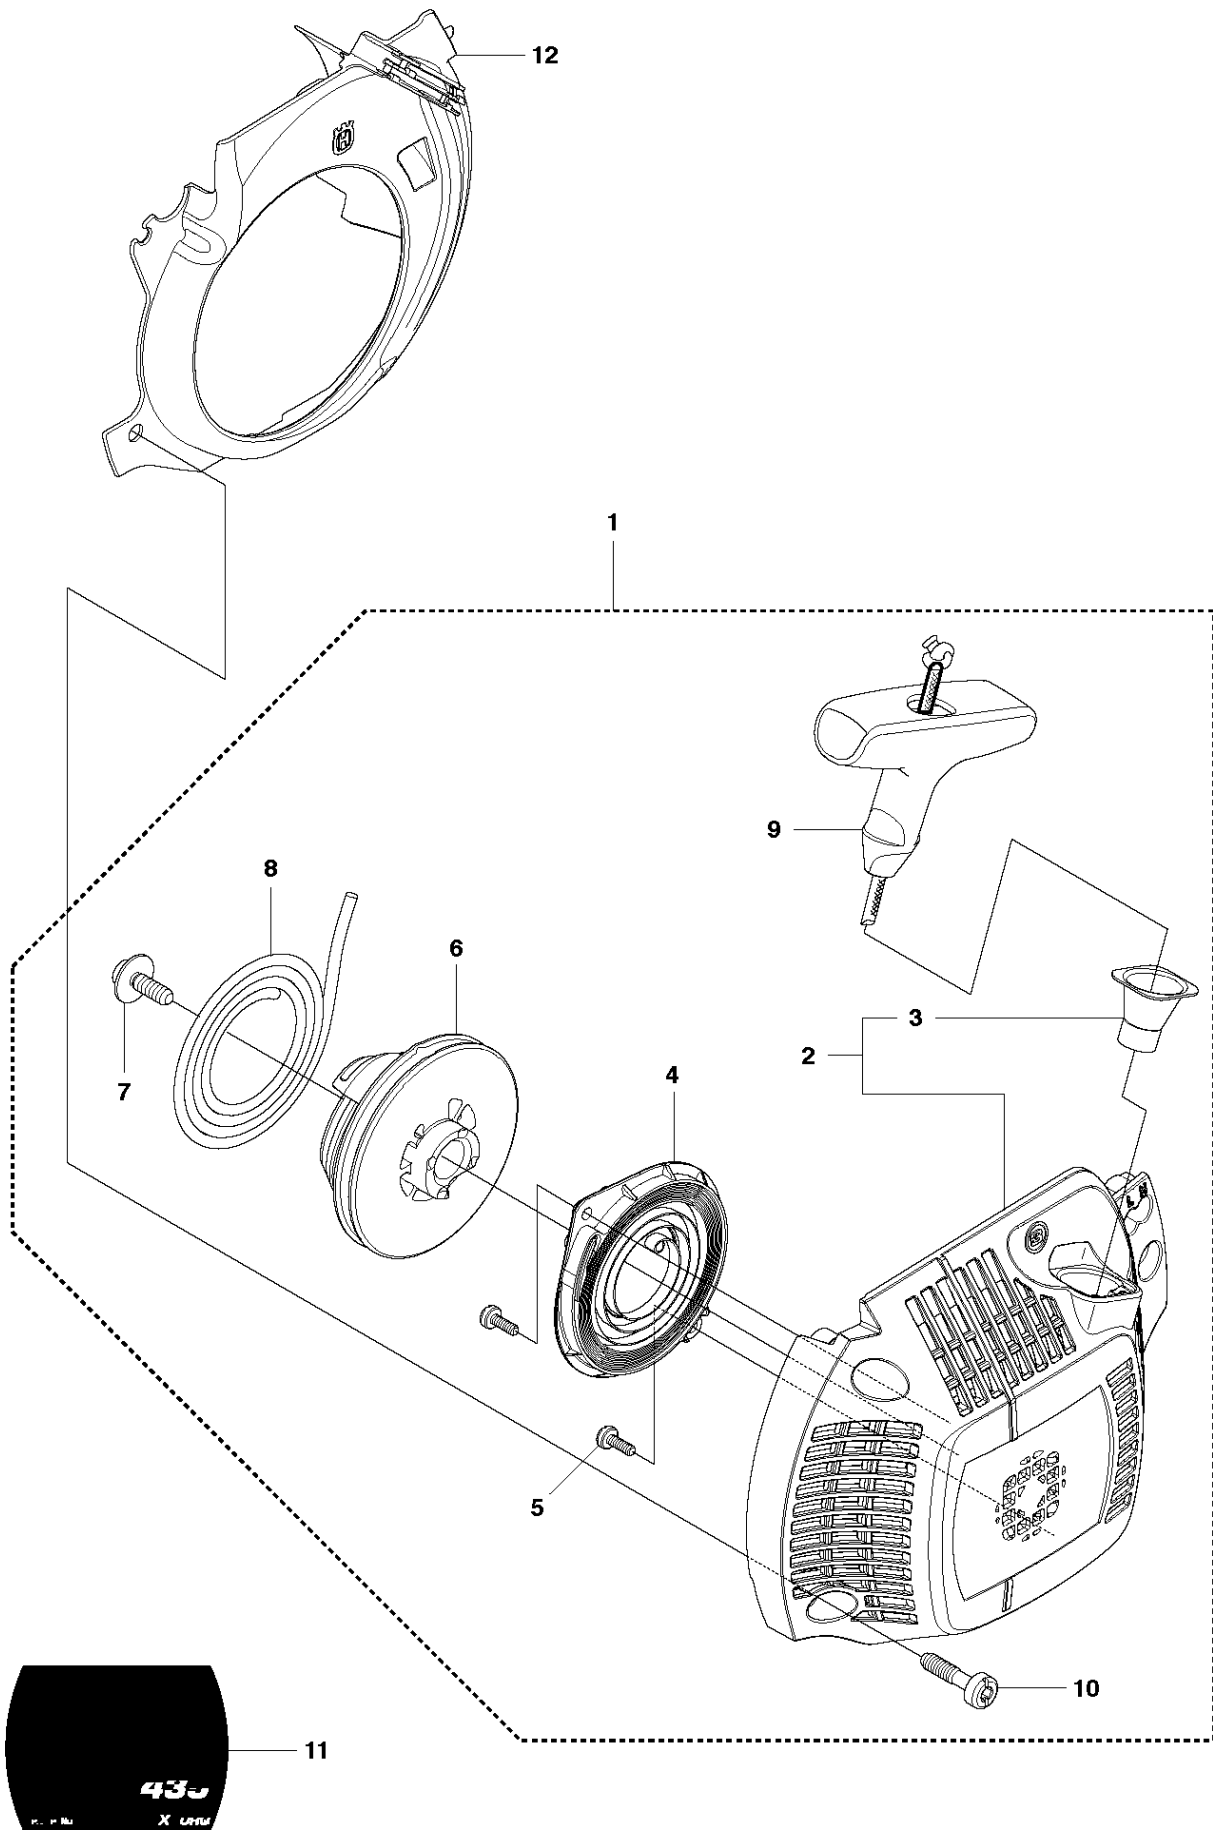

435
STARTER

STARTER

435, 2010-06

Ref	Part No	Description	Remark	QTY	KIT
1	504 59 70-02	STARTER ASSY		1	
2	504 59 69-01	STARTER		1	1
3	537 28 32-01	REINFORCEMENT SLEEVE		1	1, 2
4	540 05 75-02	SPRING CASSETTE ASSY		1	1
5	503 21 28-10	SCREW CCRPANT		2	1
6	504 59 71-01	STARTER PULLEY		1	1
7	503 21 77-16	SCREW IHST		1	1
8	505 30 51-25	STARTER CORD		1	1
9	537 23 25-01	STARTER HANDLE		1	1
10	503 21 73-21	SCREW CIHSCTO		4	1
11	504 54 68-01	LABEL		1	
12	544 19 71-01	COOLING AIR CONDUCTOR		1