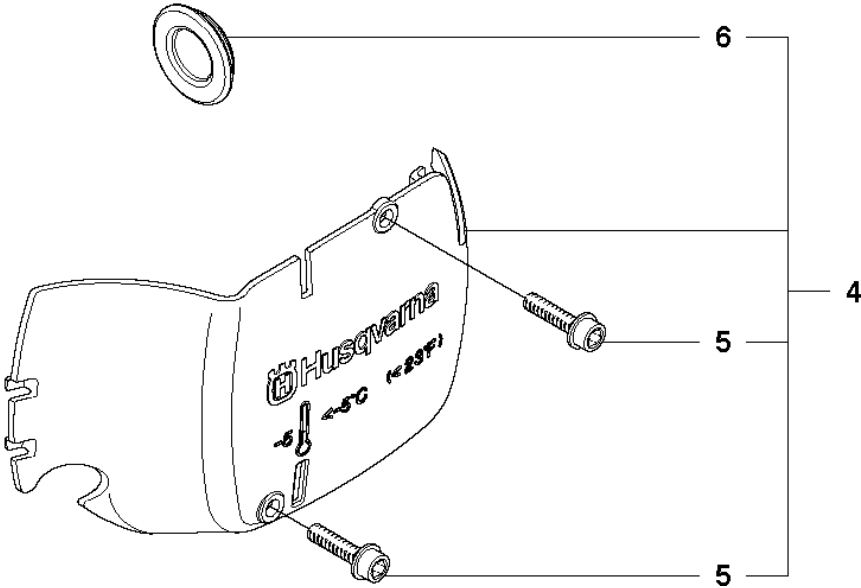

435
WINTER KIT

WINTER KIT

435, 2010-06

Ref	Part No	Description	Remark	QTY KIT	
1	505 45 04-01	WINTER KIT		1	
2	503 21 70-16	SCREW CCRPANT		2	1
3	503 40 59-01	WINTER PLUG		1	1

435e, 440e
WINTER KIT

WINTER KIT