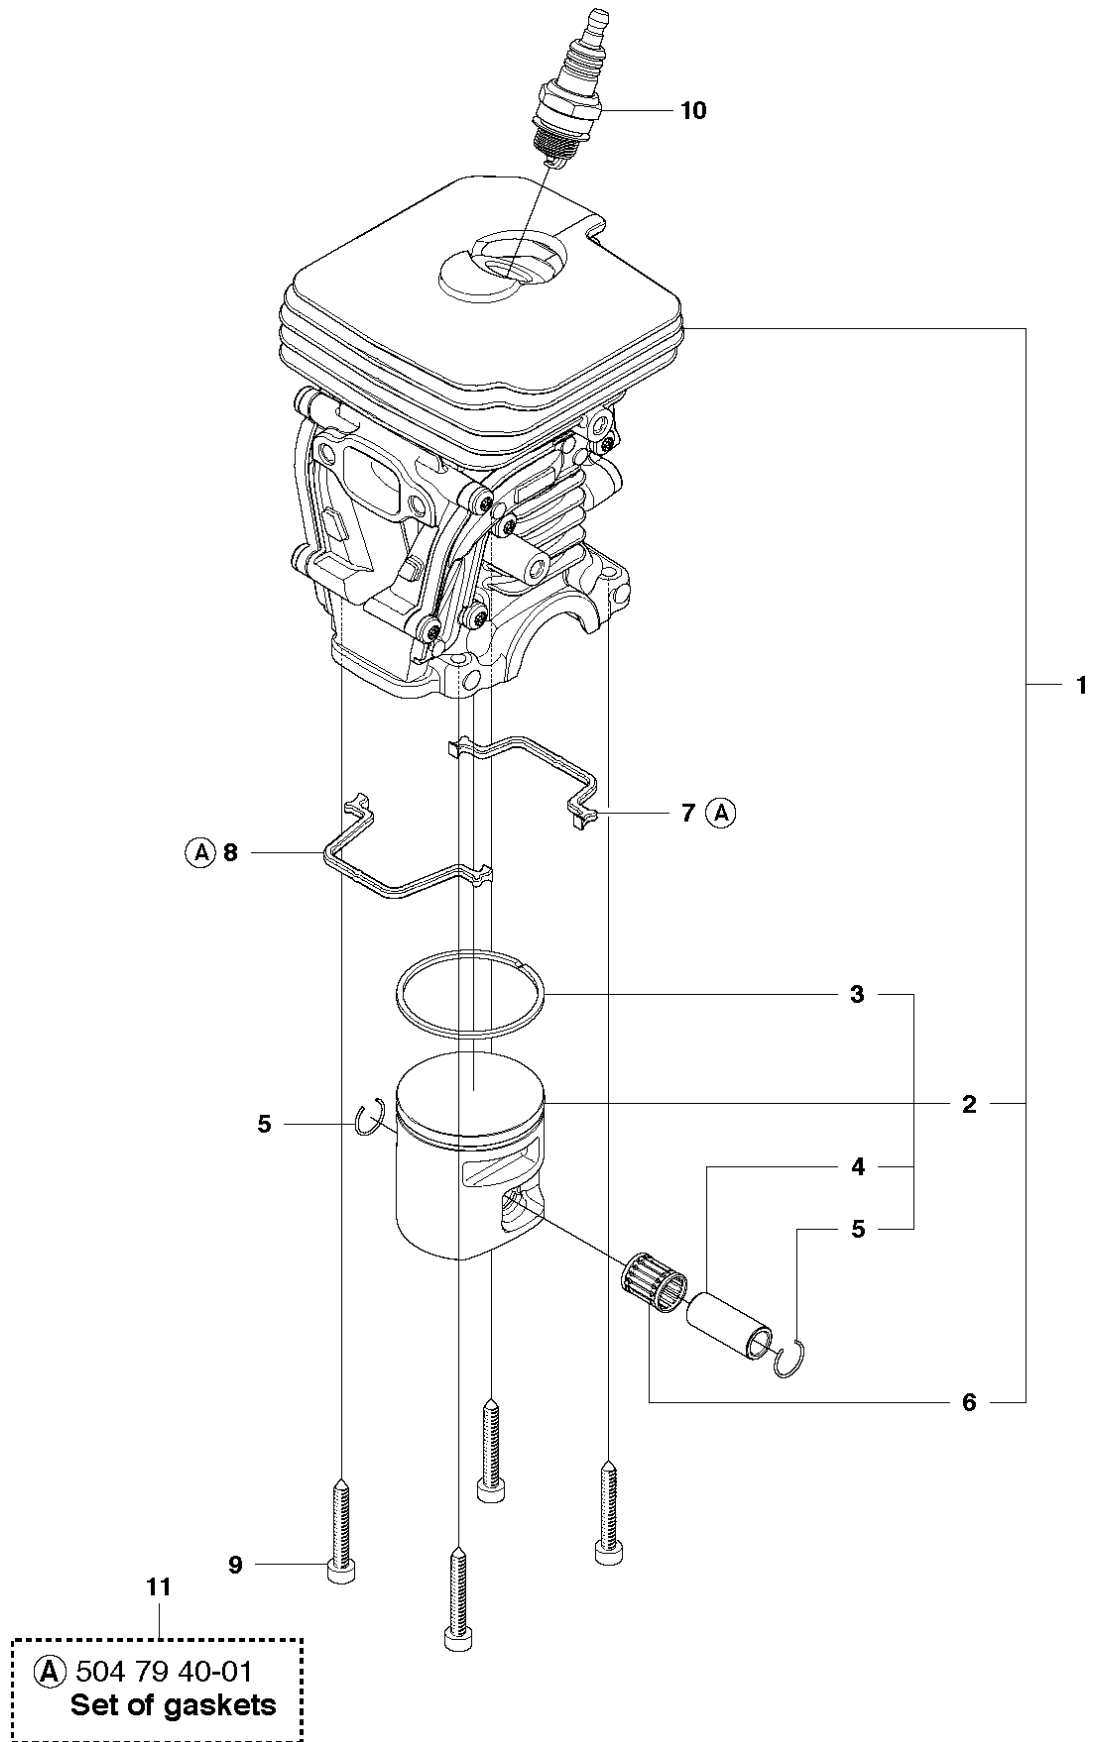

435, 435e
CYLINDER PISTON

CYLINDER PISTON

435, 2010-06

Ref	Part No	Description	Remark	QTY	KIT
1	504 73 51-02	CYLINDER		1	
2	502 62 50-02	PISTON ASSY		1	1
3	544 40 59-01	PISTON RING		1	2
4	544 40 60-01	PISTON PIN		1	2
5	737 44 10-00	SNAP RING		2	2
6	503 41 41-01	NEEDLE BEARING		1	1
7	544 39 60-01	GASKET		1	11
8	544 39 59-01	GASKET		1	11
9	725 53 33-55	SCREW IHSCM		4	
10	503 23 51-11	SPARK PLUG		1	
11	504 79 40-01	GASKET		1