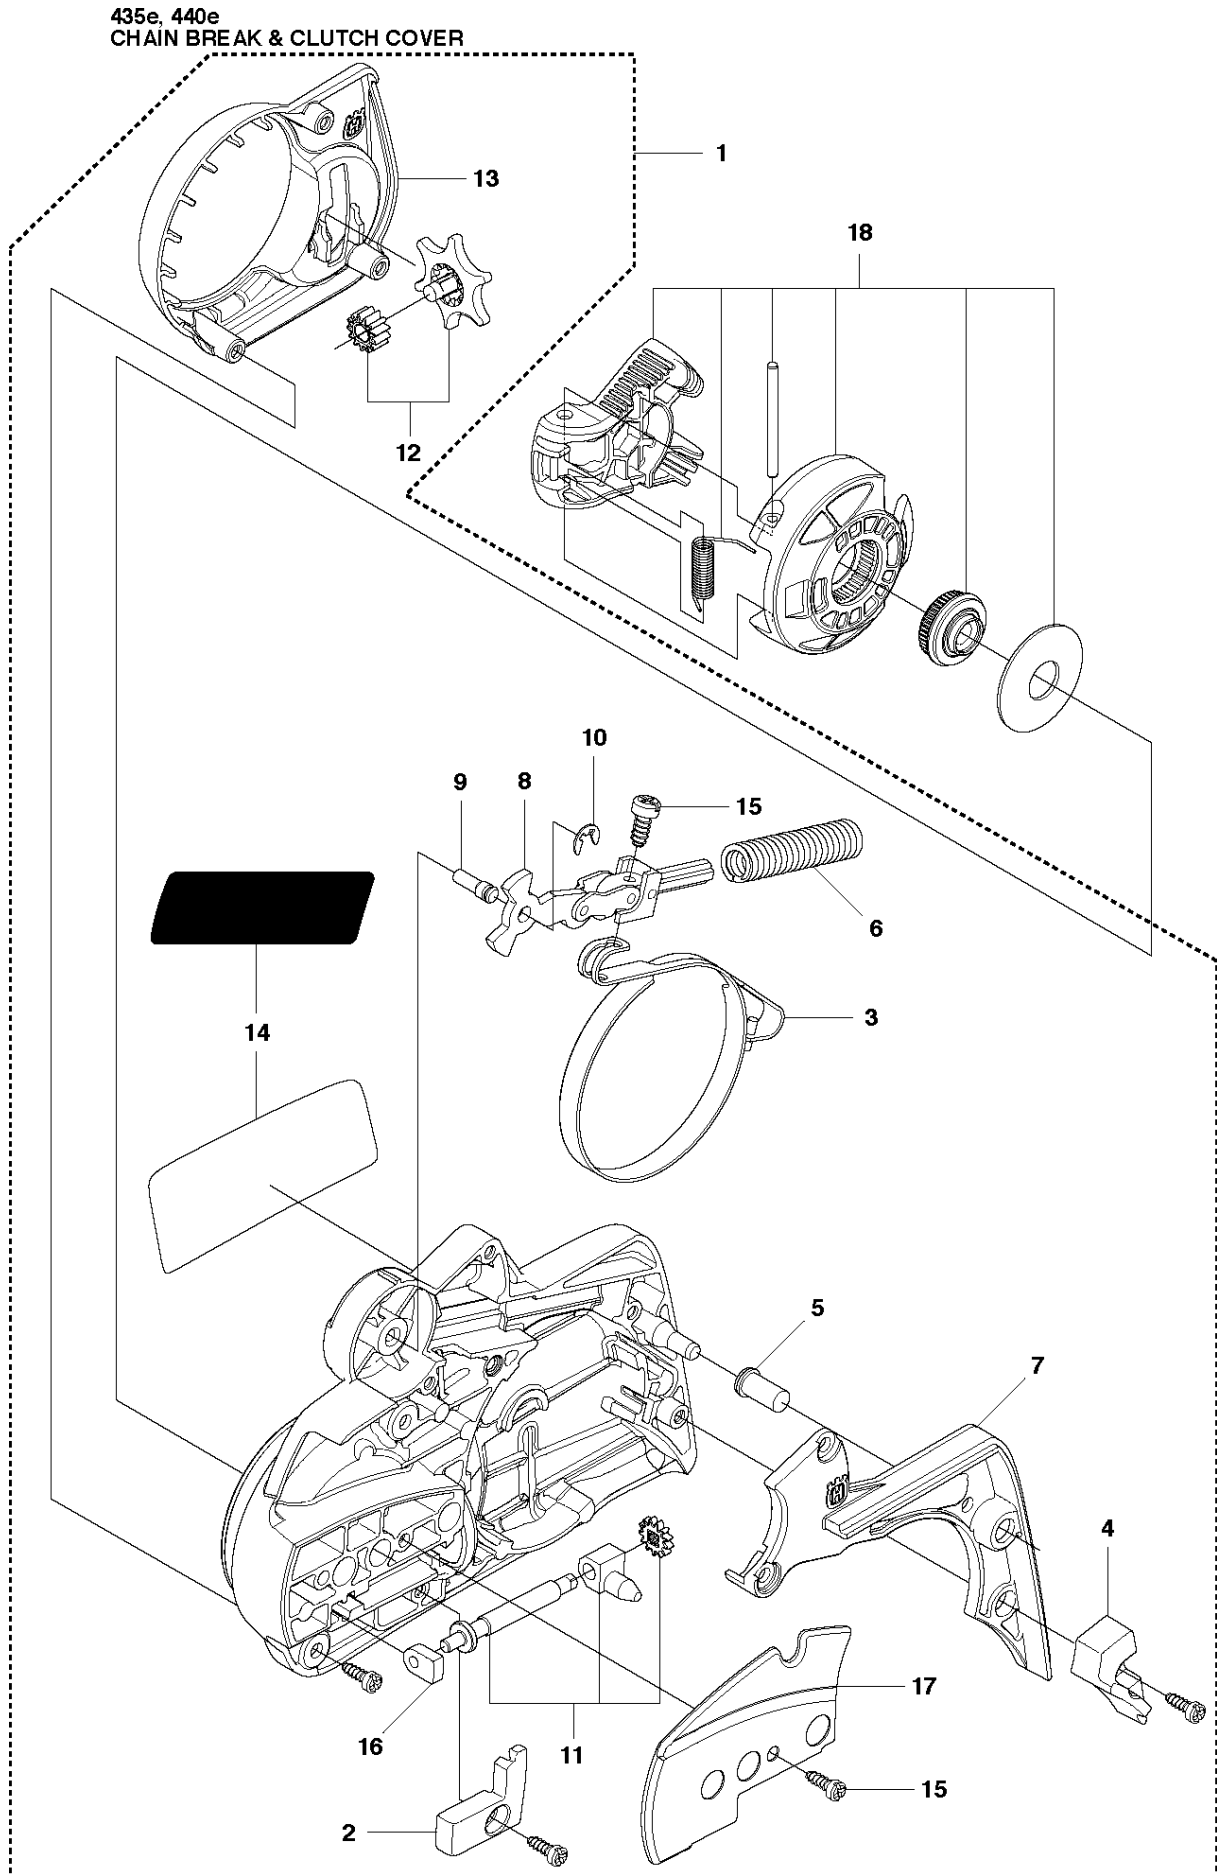

CHAIN BRAKE & CLUTCH COVER

435, 2010-06

Ref	Part No	Description	Remark	QTY	KIT
1	544 19 49-05	CLUTCH COVER ASSY		1	
2	504 54 28-01	COVER LID		1	1
3	544 30 60-01	BRAKE BAND ASSY		1	1
4	544 25 31-01	WEAR PROTECTION		1	1
5	503 85 52-01	GUIDE BUSHING		1	1
6	505 89 26-01	BRAKE SPRING		1	1
7	544 24 85-01	COVER LID		1	1
8	503 89 08-02	KNEE JOINT ASSY		1	1
9	503 89 29-01	PIN KNEE-JOINT		1	1
10	735 31 08-20	E-CLIP		1	1
11	537 39 29-01	CHAIN TENSION SCREW		1	1
12	537 34 72-01	CHAIN TENSIONER WHEEL		1	1
13	537 39 26-01	HEAT PROTECTOR		1	1
14	544 35 75-01	LABEL		1	1
15	503 21 70-10	SCREW CCRPANT		10	1
16	525 35 43-01	BEARING SLEEVE		1	1
17	505 32 10-01	WEAR PLATE		1	1
18	537 34 78-01	KNOB		1