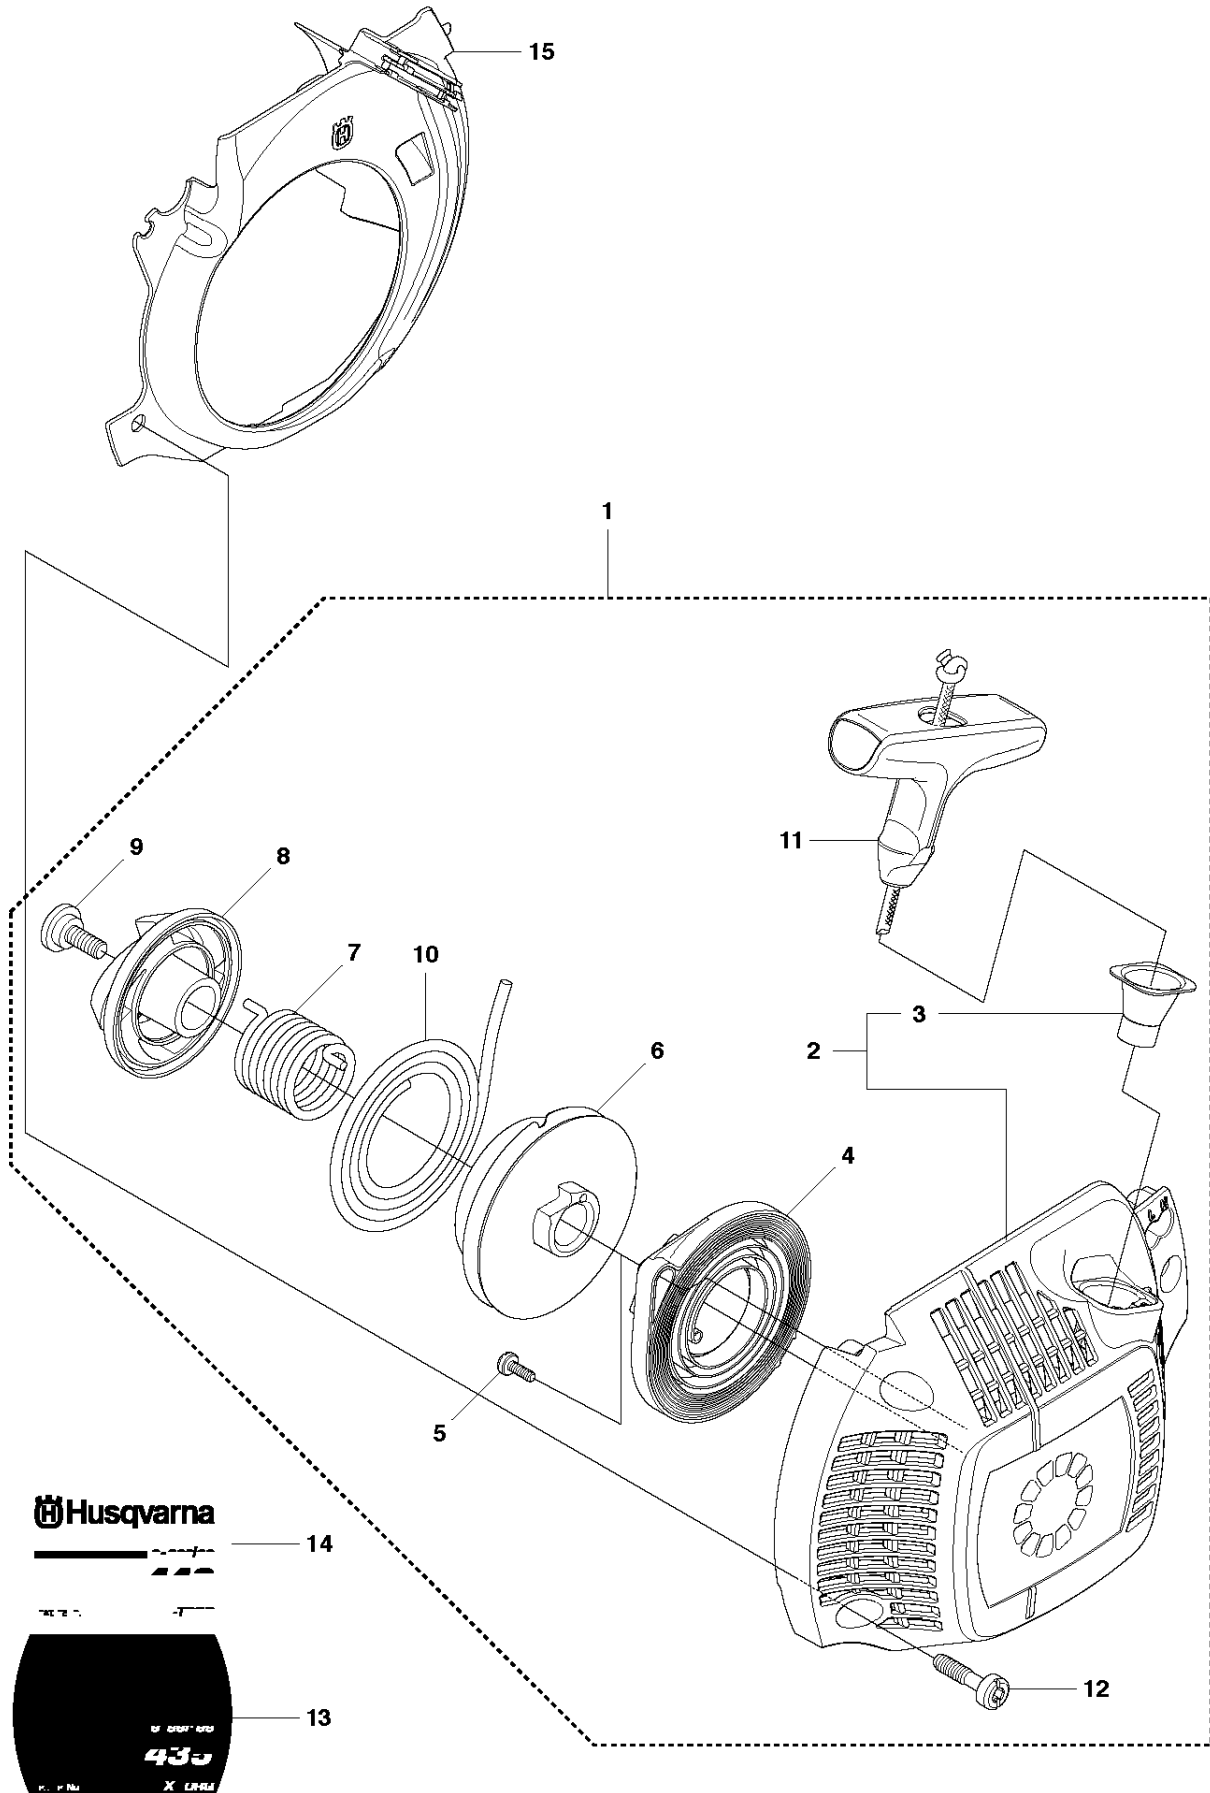

435e, 440e
STARTER

STARTER

435, 2010-06

Ref	Part No	Description	Remark	QTY	KIT
1	544 28 70-02	STARTER ASSY		1	
2	544 28 69-01	STARTER HOUSING		1	1
3	537 28 32-01	REINFORCEMENT SLEEVE		1	1
4	540 05 75-02	SPRING CASSETTE ASSY		1	1
5	503 21 28-10	SCREW CCRPANT		2	1
6	537 42 32-01	STARTER PULLEY		1	1
7	505 64 73-01	SPRING		1	1
8	537 42 33-01	DRIVER		1	1
9	537 42 66-01	SCREW		1	1
10	505 30 51-25	STARTER CORD		1	1
11	537 23 25-01	STARTER HANDLE		1	1
12	503 21 73-21	SCREW CIHSCTO		4	1
13	544 46 36-02	LABEL		1	
14	544 46 36-01	LABEL		1	
15	544 19 71-01	COOLING AIR CONDUCTOR		1