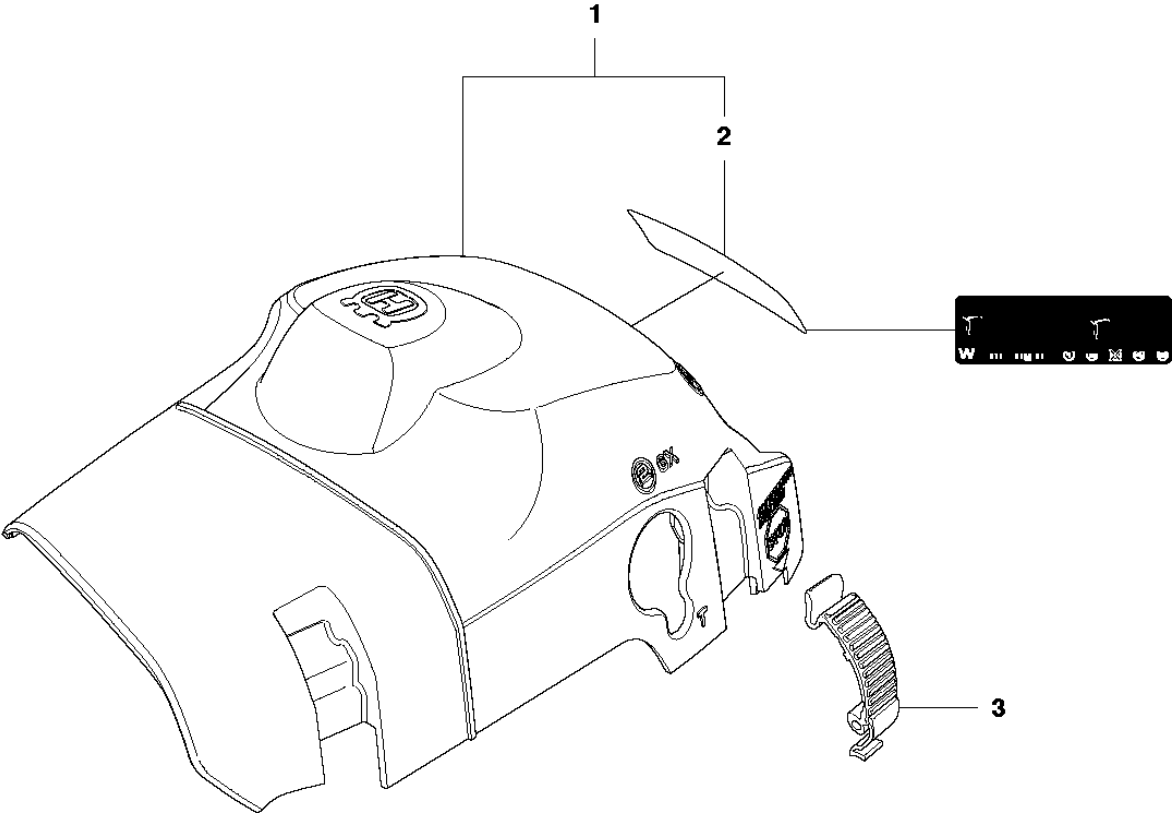

435, 435e, 440e
CYLINDER COVER

CYLINDER COVER

435, 2010-06

Ref	Part No	Description	Remark	QTY	KIT
1	504 79 02-01	CYLINDER COVER ASSY		1	
2	522 73 60-01	LABEL		1	1
3	503 89 47-01	SNAP		3