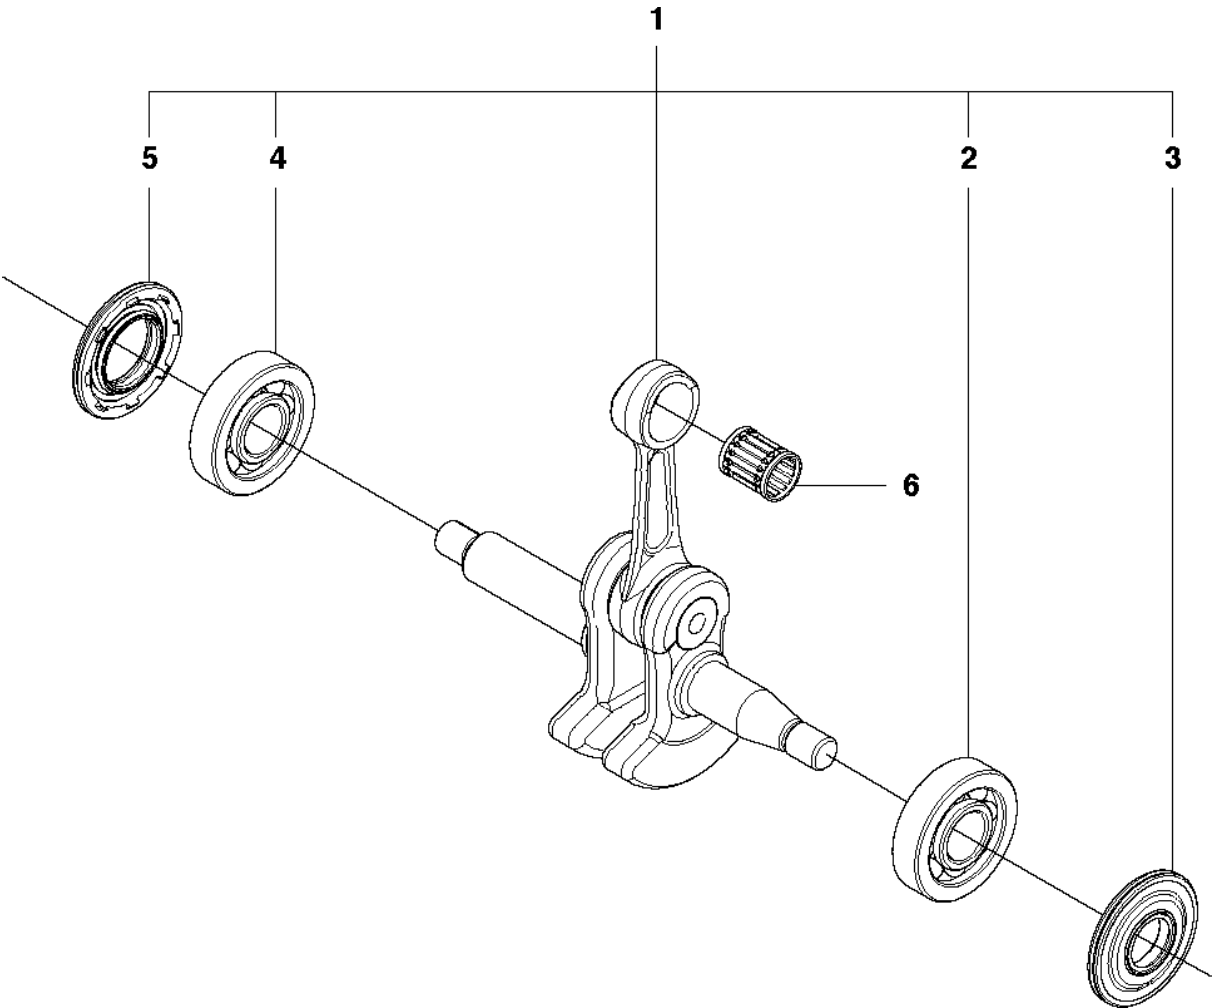

435
CHAIN BREAK & CLUTCH COVER

CHAIN BRAKE & CLUTCH COVER

435, 2010-06

Ref	Part No	Description	Remark	QTY	KIT
1	501 38 82-01	CLUTCH COVER ASSY		1	
2	735 31 08-20	E-CLIP		1	1
3	537 28 66-01	PAWL		1	1
4	540 06 33-01	CHAIN GUIDE		1	1
5	537 01 74-01	BEARING SLEEVE		1	1
6	503 89 08-02	KNEE JOINT ASSY		1	1
7	505 89 26-01	BRAKE SPRING		1	1
8	503 85 52-01	GUIDE BUSHING		1	1
9	544 24 85-01	COVER LID		1	1
10	503 21 70-10	SCREW CCRPANT		7	1
11	544 25 31-01	WEAR PROTECTION		1	1
12	544 30 60-01	BRAKE BAND ASSY		1	1
13	503 89 29-01	PIN KNEE-JOINT		1	1
14	537 39 70-01	WORM SCREW		1	1
15	537 07 94-02	WORM WHEEL		1	1
16	740 48 07-02	O-RING		1	1
17	503 23 00-63	WASHER		1	1
18	544 37 68-01	LABEL		1	1
19	503 22 00-01	HEXAGON NUT FLANGE		1	

CLUTCH & OIL PUMP

435, 2010-06

Ref	Part No	Description	Remark	QTY	KIT
1	544 87 12-01	CLUTCH ASSY		1	
2	502 08 03-01	CLUTCH SPRING		2	1
3	505 44 15-01	CLUTCH DRUM		1	
4	503 53 92-01	NEEDLE BEARING		1	3
5	544 21 24-01	WORM GEAR		1	
6	540 05 79-01	PUMP PISTON		1	
7	537 15 48-01	PUMP CYLINDER		1	
8	544 08 42-01	OIL HOSE		1	

435, 435e, 440e
CRANKCASE

CRANKCASE

435, 2010-06

Ref	Part No	Description	Remark	QTY	KIT
1	544 93 25-01	CRANKCASE ASSY		1	
2	503 87 58-02	STIFFENING PLATE		1	1
3	503 87 54-02	BAR BOLT		1	1
4	537 33 46-01	BAR BOLT		1	1
5	544 03 64-01	BAR BOLT		1	1
6	503 24 09-05	NEEDLE ROLLER		1	1
7	530 02 61-19	CHECK VALVE		1	1
8	537 40 35-01	FILTER		1	1
9	544 08 33-01	OIL SCREEN		1	1
10	544 33 16-01	GUIDE PIN		3	1
11	503 86 93-01	CARBURETTOR MOUNTING		1	
12	544 11 12-01	TANK CAP ASSY		1	
13	537 21 50-01	SEALING		1	12
14	503 57 89-01	HOLDER		1	12
15	503 88 63-01	CHAIN CATCHER PIN		1	
16	503 21 88-76	SCREW IHSCFT		2	
17	501 00 76-01	LATERAL SUPPORT		1	
18	503 21 51-03	SCREW IHSCFT		1	
19	544 28 46-01	CHAIN GUIDE PLATE		1	
20	503 21 70-10	SCREW CCRPANT		1	
21	544 28 65-01	INDRE BARKSTØD		1	
22	503 21 75-20	SCREW IHSCFT		2	
23	544 25 15-01	HAND GUARD		1	
24	503 89 24-01	LOCK		1	
25	503 89 30-01	SCREW		2	
26	503 43 65-01	POSITION SPRING		1	