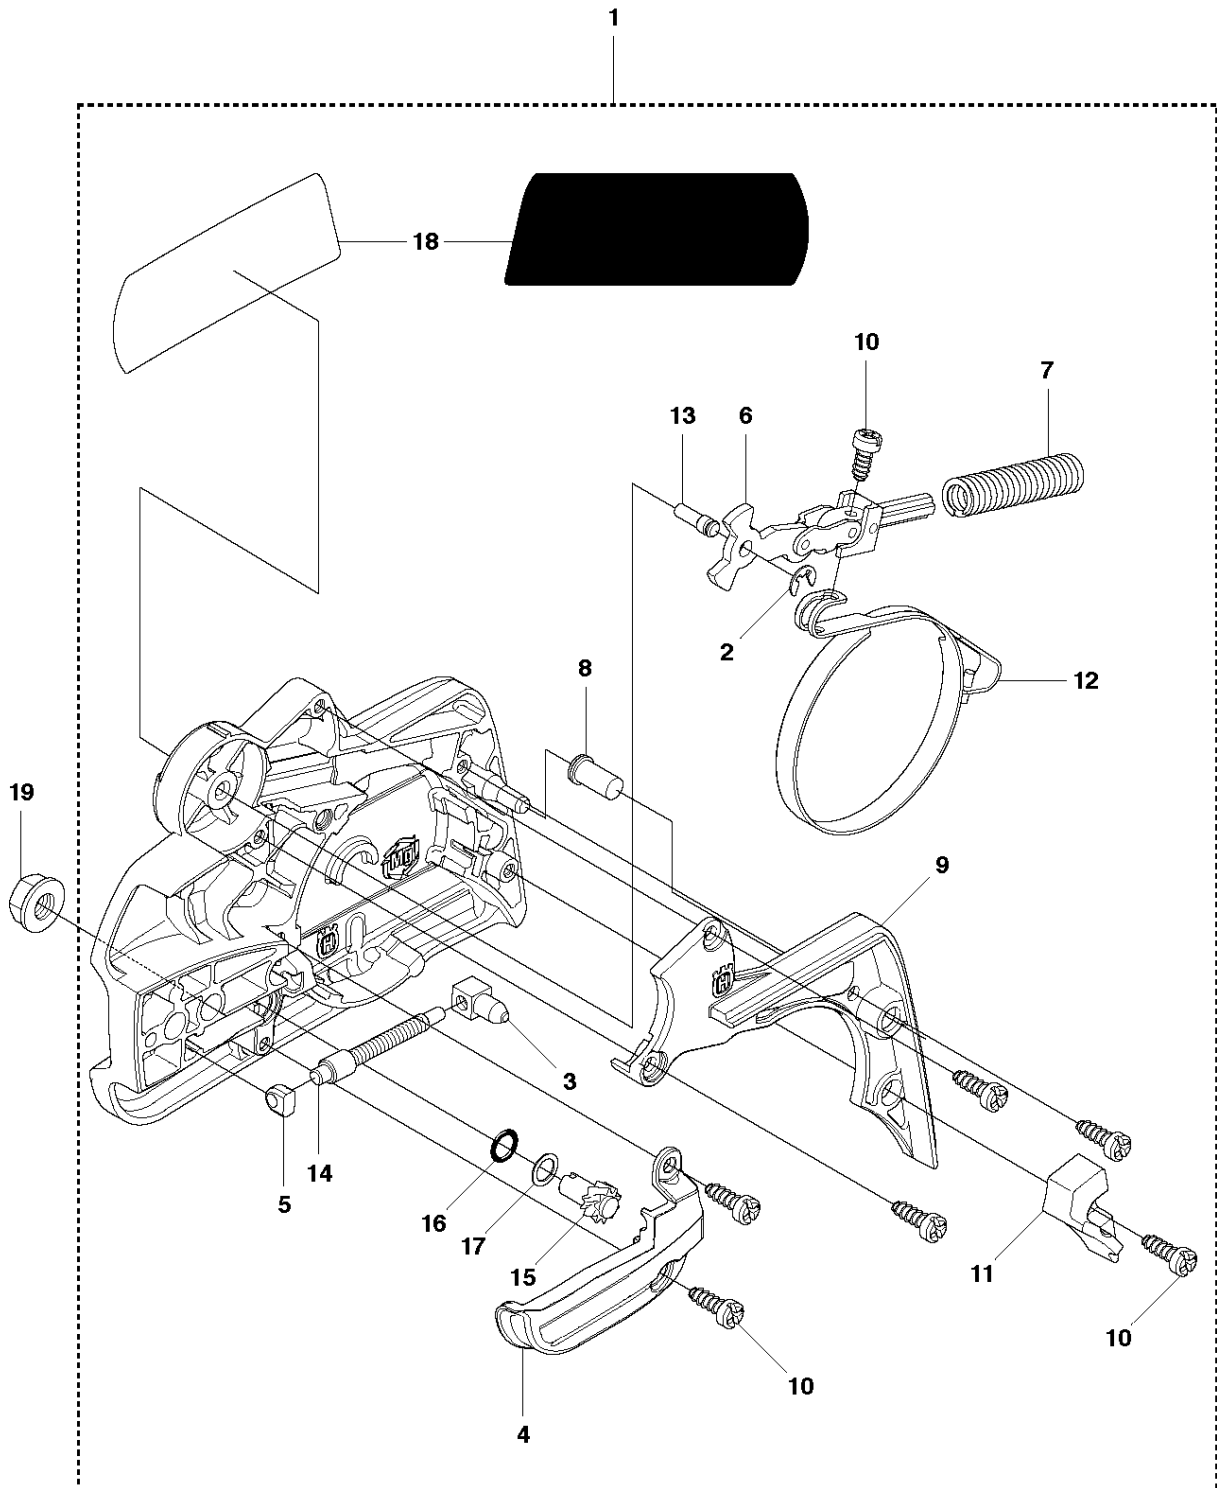

435
CHAIN BREAK & CLUTCH COVER

CHAIN BRAKE & CLUTCH COVER

435, 2010-06

Ref	Part No	Description	Remark	QTY	KIT
1	501 38 82-01	CLUTCH COVER ASSY		1	
2	735 31 08-20	E-CLIP		1	1
3	537 28 66-01	PAWL		1	1
4	540 06 33-01	CHAIN GUIDE		1	1
5	537 01 74-01	BEARING SLEEVE		1	1
6	503 89 08-02	KNEE JOINT ASSY		1	1
7	505 89 26-01	BRAKE SPRING		1	1
8	503 85 52-01	GUIDE BUSHING		1	1
9	544 24 85-01	COVER LID		1	1
10	503 21 70-10	SCREW CCRPANT		7	1
11	544 25 31-01	WEAR PROTECTION		1	1
12	544 30 60-01	BRAKE BAND ASSY		1	1
13	503 89 29-01	PIN KNEE-JOINT		1	1
14	537 39 70-01	WORM SCREW		1	1
15	537 07 94-02	WORM WHEEL		1	1
16	740 48 07-02	O-RING		1	1
17	503 23 00-63	WASHER		1	1
18	544 37 68-01	LABEL		1	1
19	503 22 00-01	HEXAGON NUT FLANGE		1