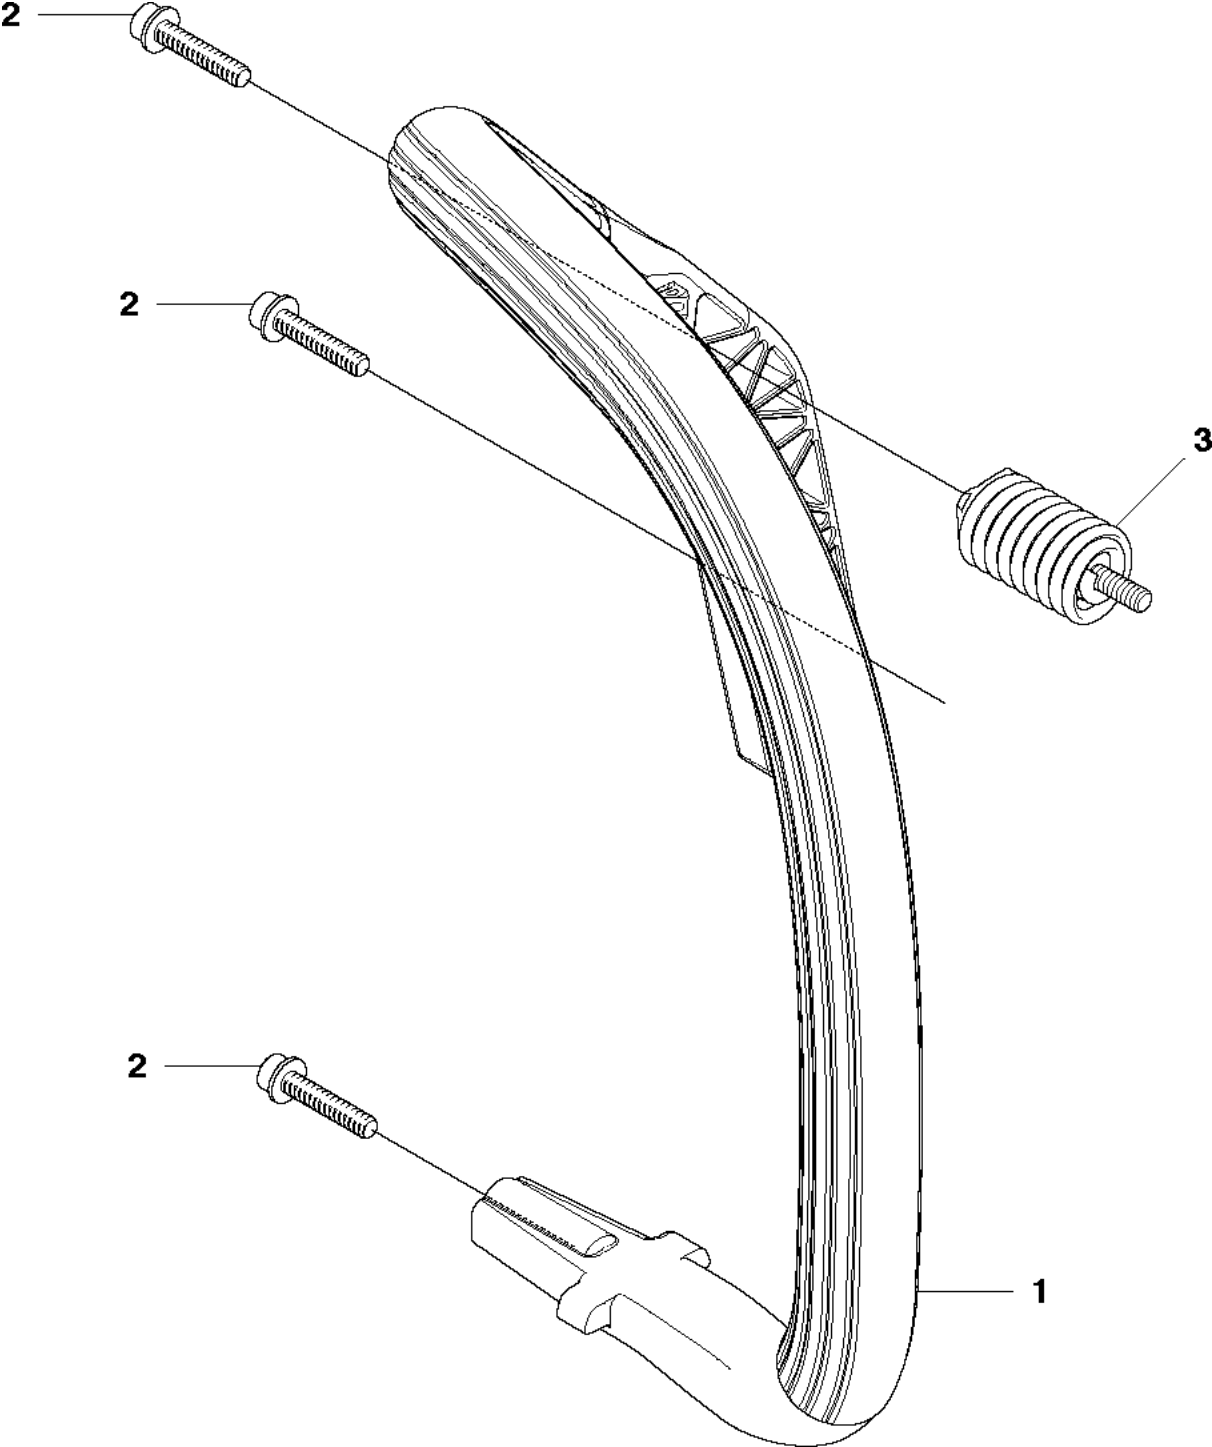

HANDLE

435, 2010-06

Ref	Part No	Description	Remark	QTY KIT
1	544 28 40-01	FRONT HANDLE		1
2	503 21 88-76	SCREW IHSCFT		3
3	503 89 83-01	ANTIVIBRATION ELEMENT		1