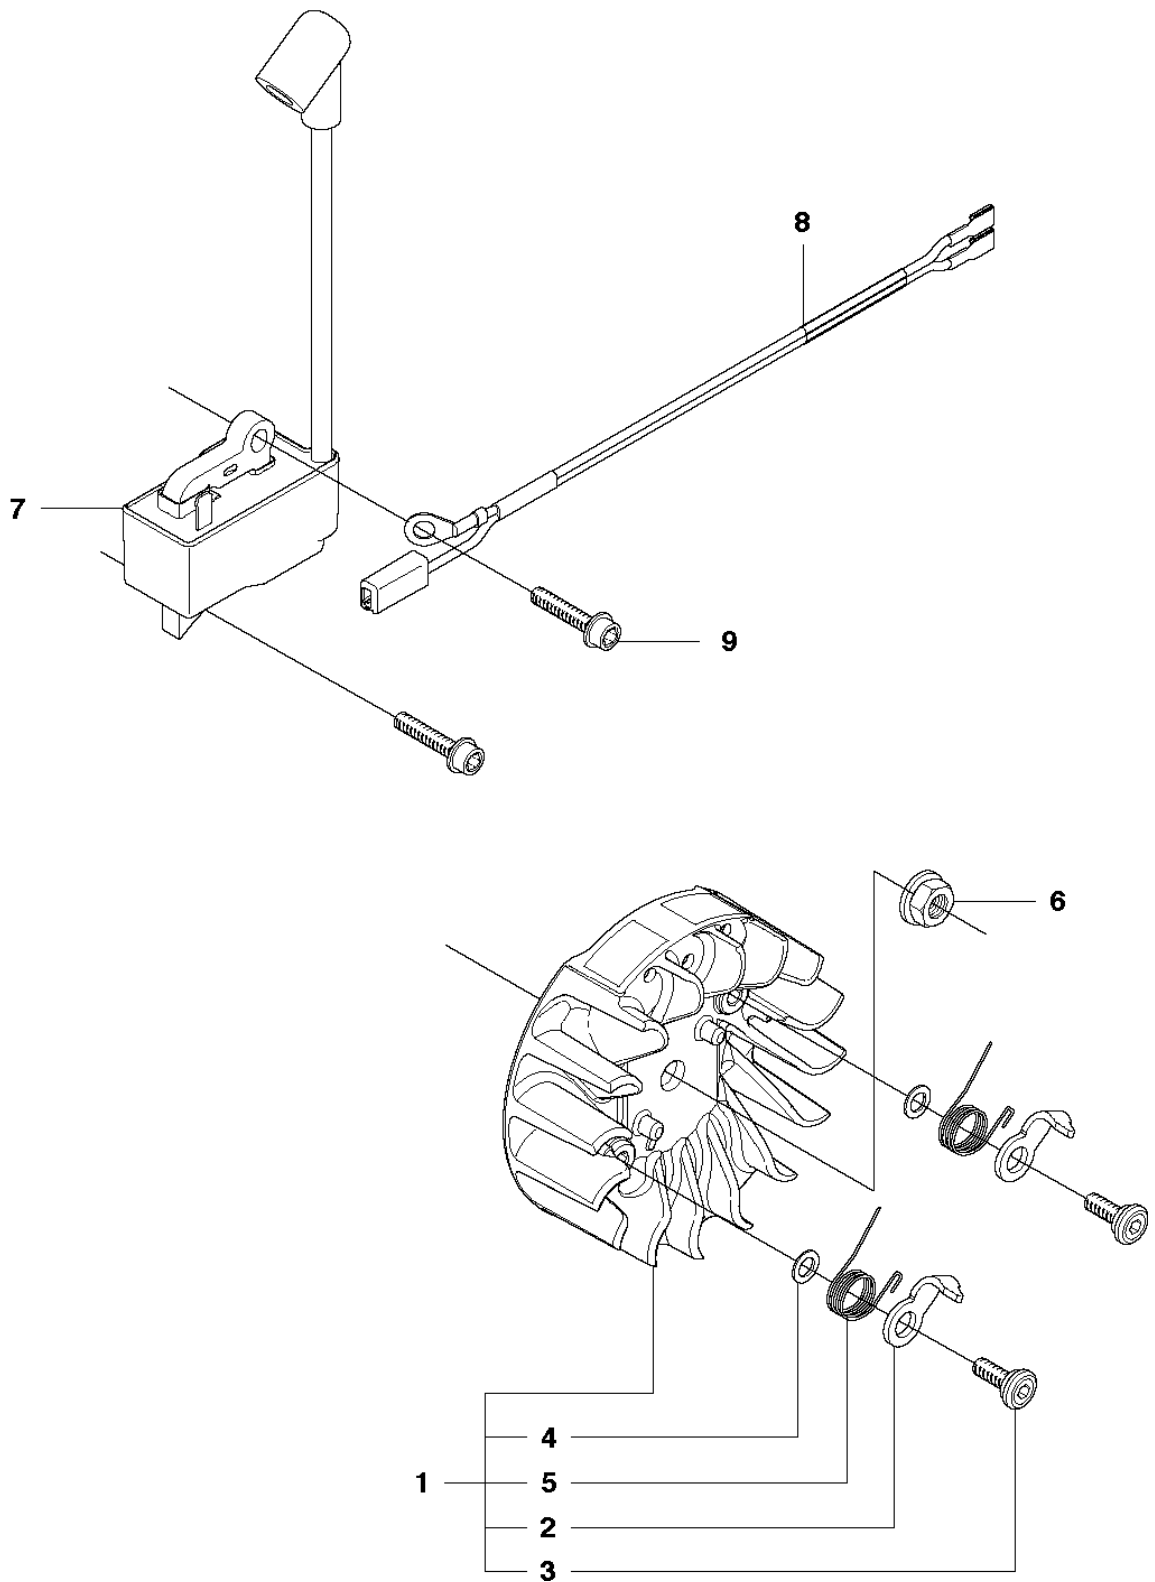

435, 435e, 440e
IGNITION SYSTEM

IGNITION SYSTEM

435, 2010-06

Ref	Part No	Description	Remark	QTY	KIT
1	544 87 42-02	FLYWHEEL ASSY		1	
2	537 24 56-01	STARTER PAWL		2	1
3	501 81 99-03	SCREW		2	1
4	503 23 00-42	WASHER		2	1
5	529 27 11-01	SPRING		2	1
6	503 22 04-01	NUT		1	
7	573 93 57-01	IGNITION MODULE		1	
8	510 10 14-01	WIRING ASSY		1	
9	503 20 02-20	SCREW IHSCFM		2