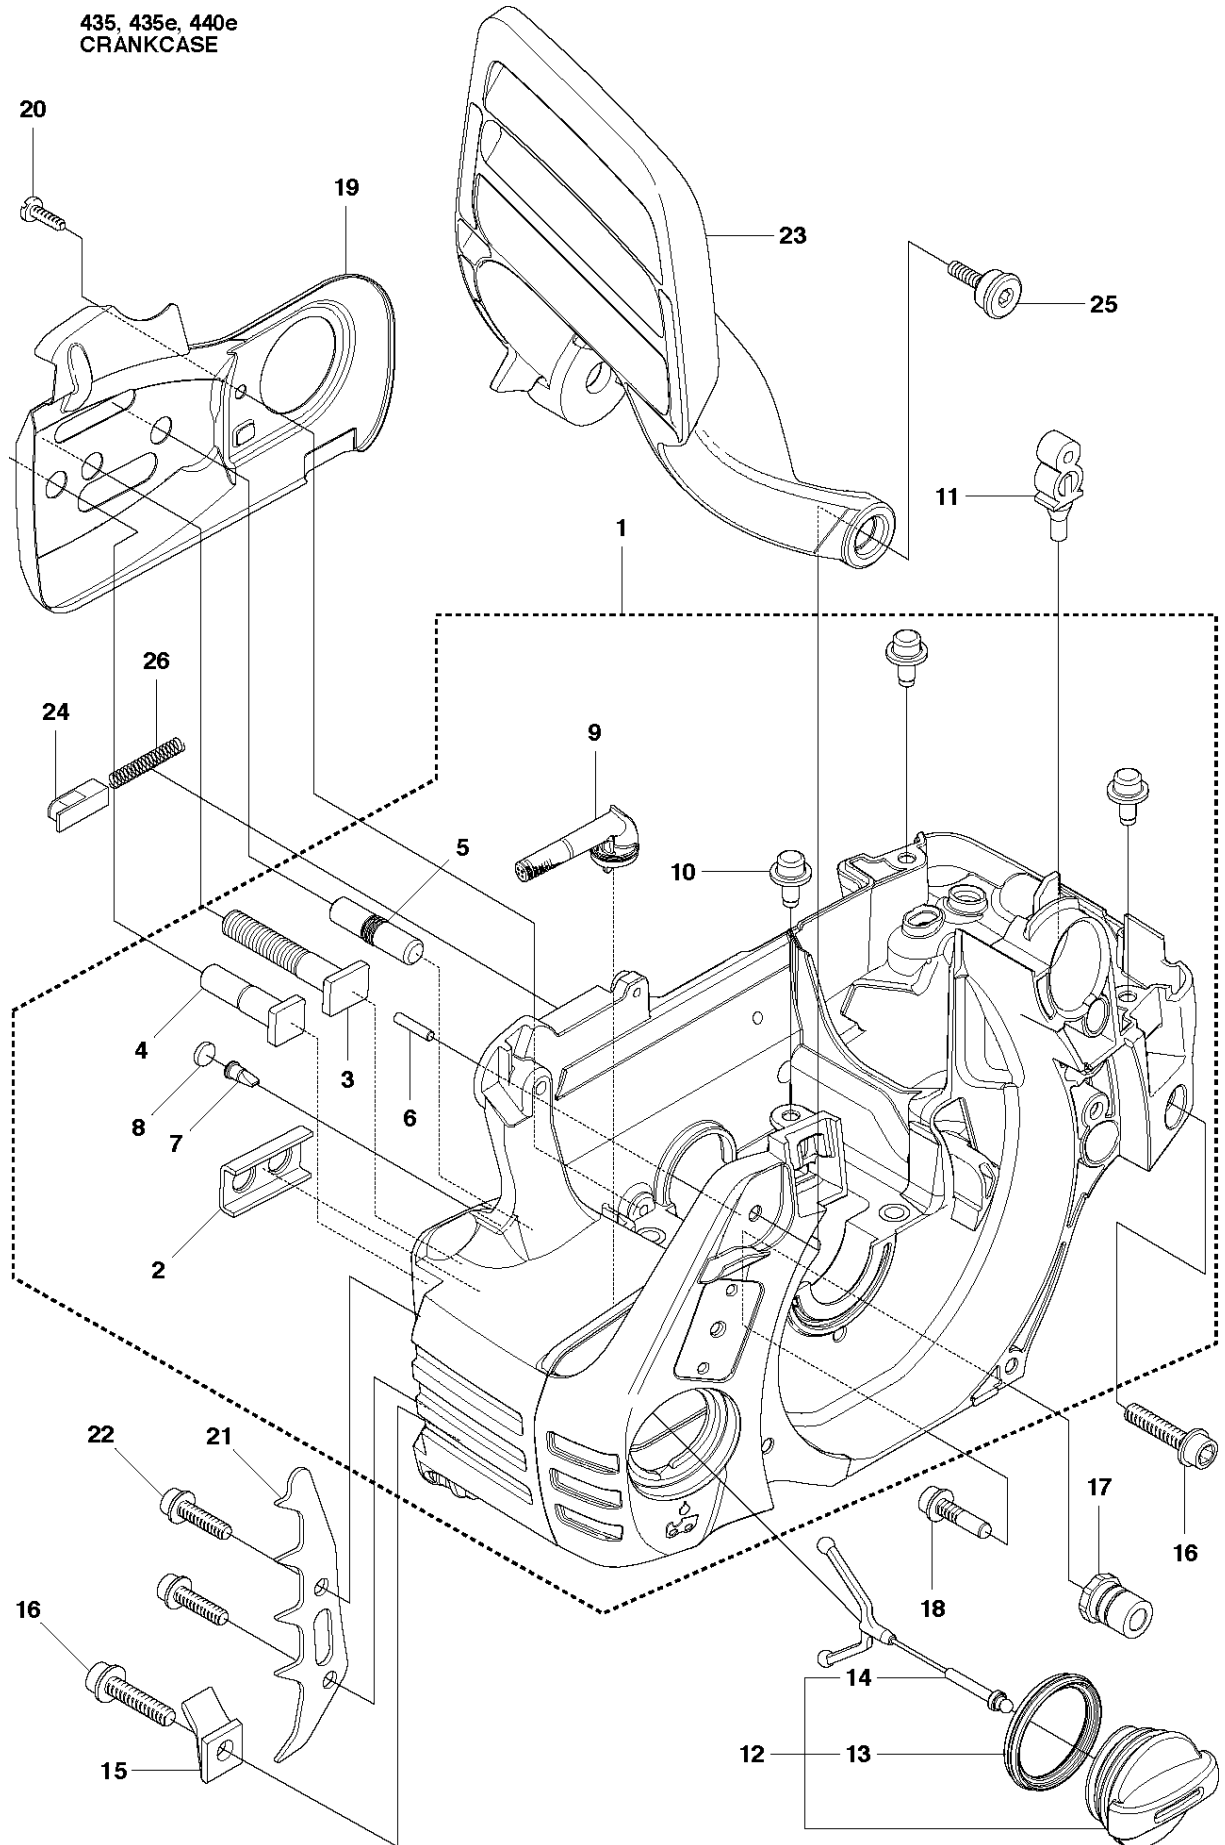

435, 435e, 440e
CRANKCASE

CRANKCASE

435, 2010-06

Ref	Part No	Description	Remark	QTY	KIT
1	544 93 25-01	CRANKCASE ASSY		1	
2	503 87 58-02	STIFFENING PLATE		1	1
3	503 87 54-02	BAR BOLT		1	1
4	537 33 46-01	BAR BOLT		1	1
5	544 03 64-01	BAR BOLT		1	1
6	503 24 09-05	NEEDLE ROLLER		1	1
7	530 02 61-19	CHECK VALVE		1	1
8	537 40 35-01	FILTER		1	1
9	544 08 33-01	OIL SCREEN		1	1
10	544 33 16-01	GUIDE PIN		3	1
11	503 86 93-01	CARBURETTOR MOUNTING		1	
12	544 11 12-01	TANK CAP ASSY		1	
13	537 21 50-01	SEALING		1	12
14	503 57 89-01	HOLDER		1	12
15	503 88 63-01	CHAIN CATCHER PIN		1	
16	503 21 88-76	SCREW IHSCFT		2	
17	501 00 76-01	LATERAL SUPPORT		1	
18	503 21 51-03	SCREW IHSCFT		1	
19	544 28 46-01	CHAIN GUIDE PLATE		1	
20	503 21 70-10	SCREW CCRPANT		1	
21	544 28 65-01	INDRE BARKSTØD		1	
22	503 21 75-20	SCREW IHSCFT		2	
23	544 25 15-01	HAND GUARD		1	
24	503 89 24-01	LOCK		1	
25	503 89 30-01	SCREW		2	
26	503 43 65-01	POSITION SPRING		1