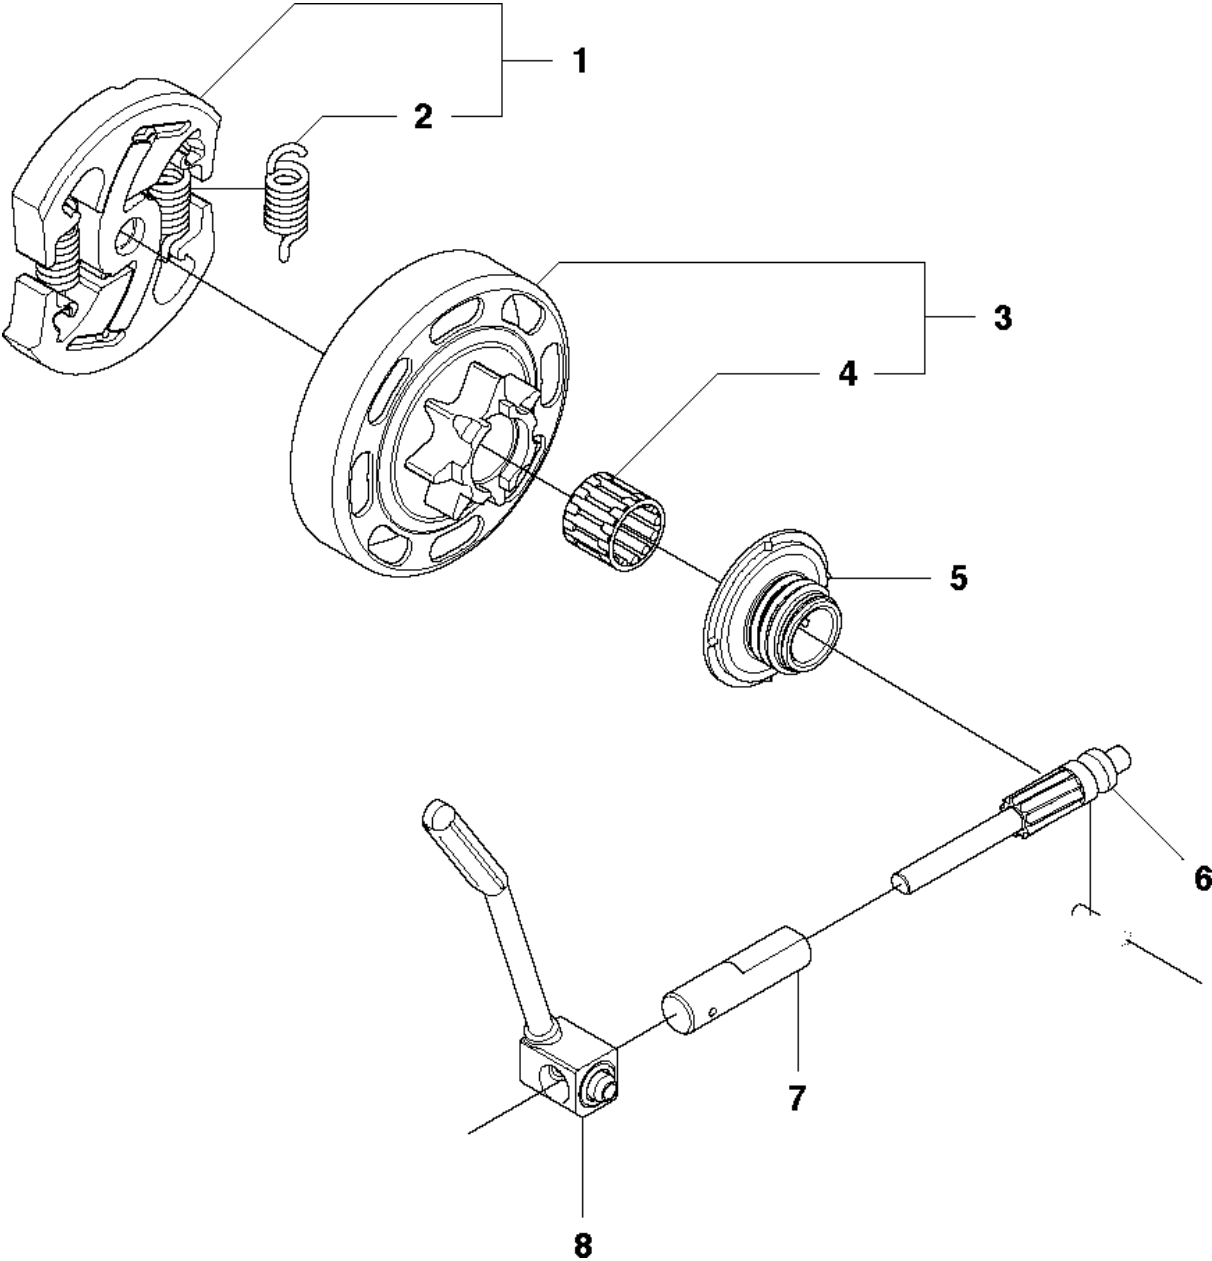

CLUTCH & OIL PUMP

435, 2010-06

Ref	Part No	Description	Remark	QTY	KIT
1	544 87 12-01	CLUTCH ASSY		1	
2	502 08 03-01	CLUTCH SPRING		2	1
3	505 44 15-01	CLUTCH DRUM		1	
4	503 53 92-01	NEEDLE BEARING		1	3
5	544 21 24-01	WORM GEAR		1	
6	540 05 79-01	PUMP PISTON		1	
7	537 15 48-01	PUMP CYLINDER		1	
8	544 08 42-01	OIL HOSE		1