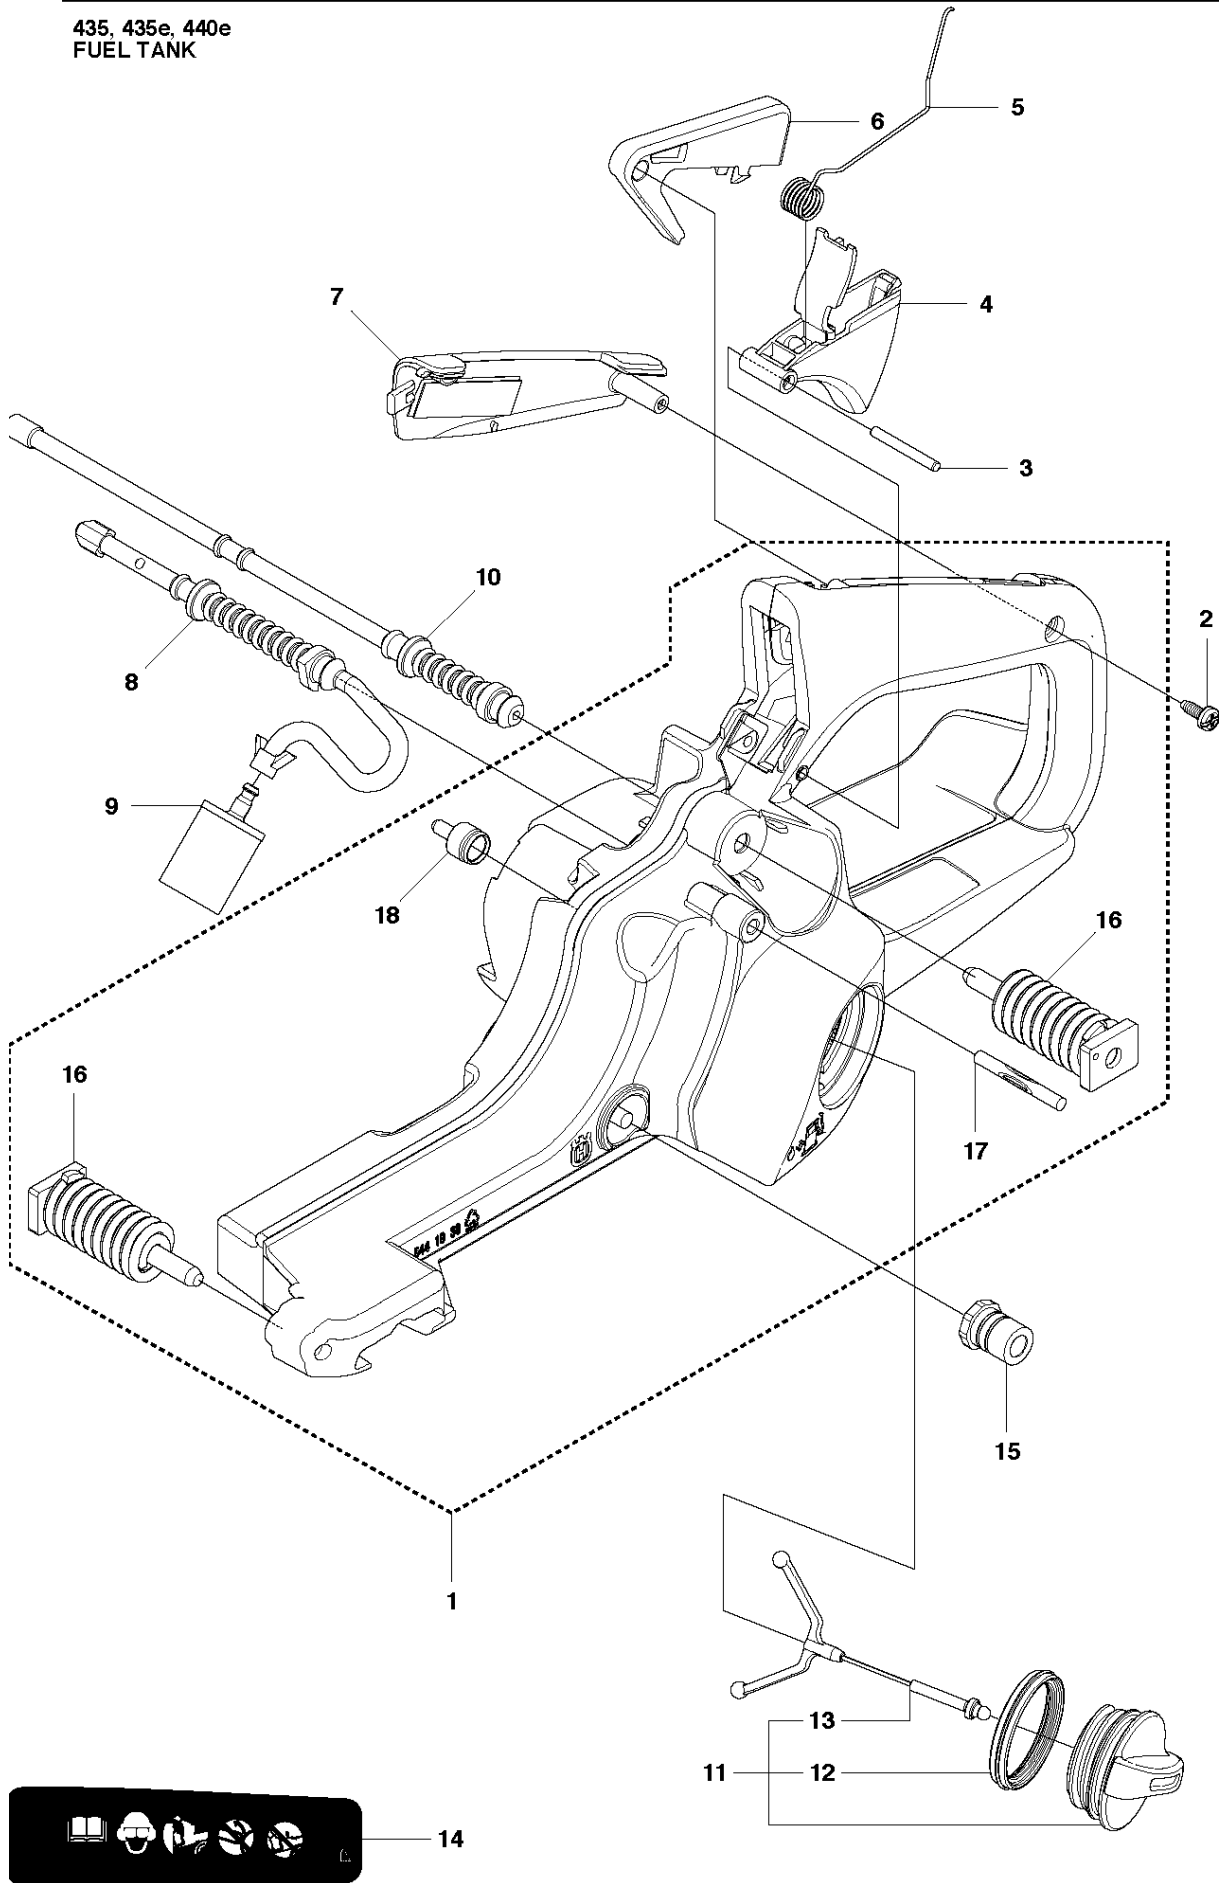

435, 435e, 440e
FUEL TANK

FUEL TANK

435, 2010-06

Ref	Part No	Description	Remark	QTY	KIT
1	544 19 38-05	FUEL TANK		1	
2	503 21 28-10	SCREW CCRPANT		1	
3	720 18 25-20	PARALLEL PIN		1	
4	544 96 85-01	THROTTLE CONTROL		1	
5	544 09 99-01	SPRING		1	
6	544 28 41-01	THROTTLE LOCKOUT		1	
7	544 28 49-01	HANDLE INSERT		1	
8	544 12 86-01	FUEL HOSE		1	
9	503 44 32-01	FILTER		1	
10	544 12 97-01	RETURN HOSE		1	
11	544 11 12-01	TANK CAP ASSY		1	
12	537 21 50-01	SEALING		1	11
13	503 57 89-01	HOLDER		1	11
14	544 37 50-01	LABEL		1	
15	501 00 76-01	LATERAL SUPPORT		1	
16	504 79 56-01	ANTIVIBRATION ELEMENT		2	1
17	721 12 63-39	GROOVED PIN		1	1
18	537 35 95-01	TANK VENT ASSY		1	1