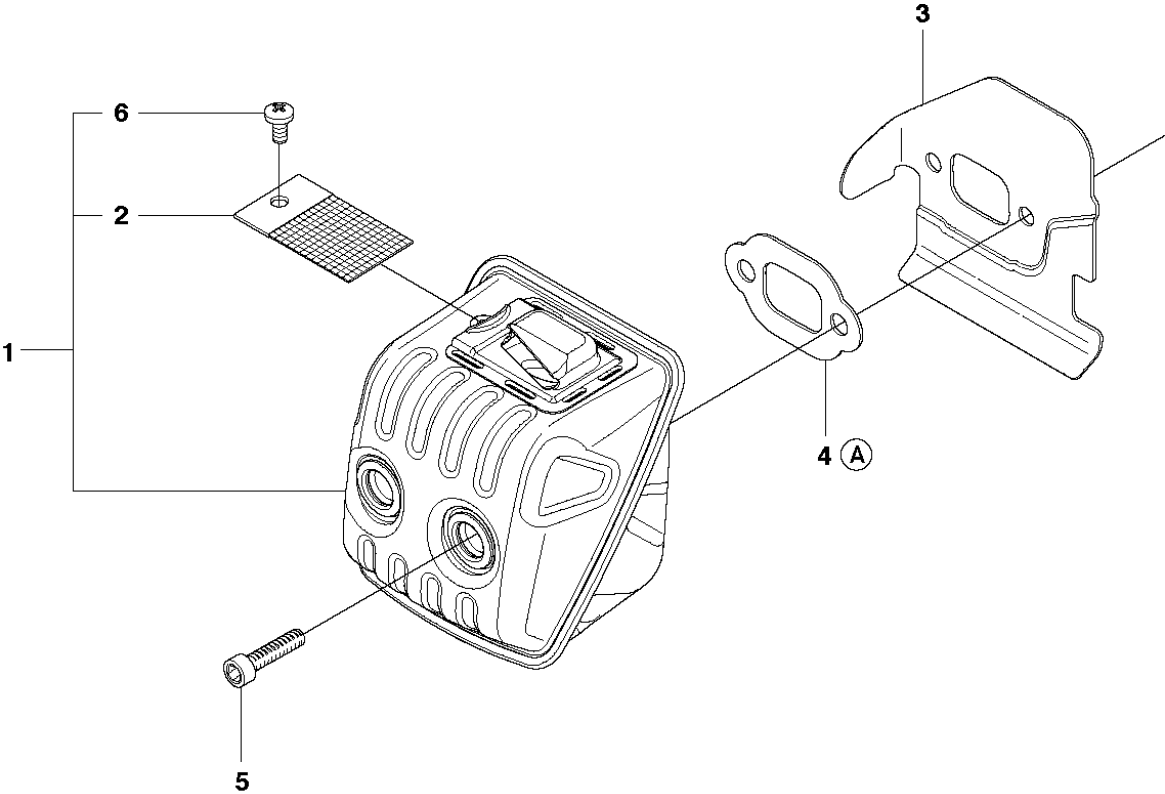

7
Ⓐ 504 79 40-01
Set of gaskets

MUFFLER

435, 2010-06

Ref	Part No	Description	Remark	QTY	KIT
1	544 14 77-02	MUFFLER ASSY		1	
2	503 86 36-01	SPARK ARRESTOR SCREEN		1	1
3	501 32 31-01	HEAT DEFLECTOR		1	
4	544 08 44-01	GASKET		1	7
5	725 53 68-55	SCREW IHSCM		2	
6	724 12 87-59	SCREW CRPANM		1	1
7	504 79 40-01	GASKET		1