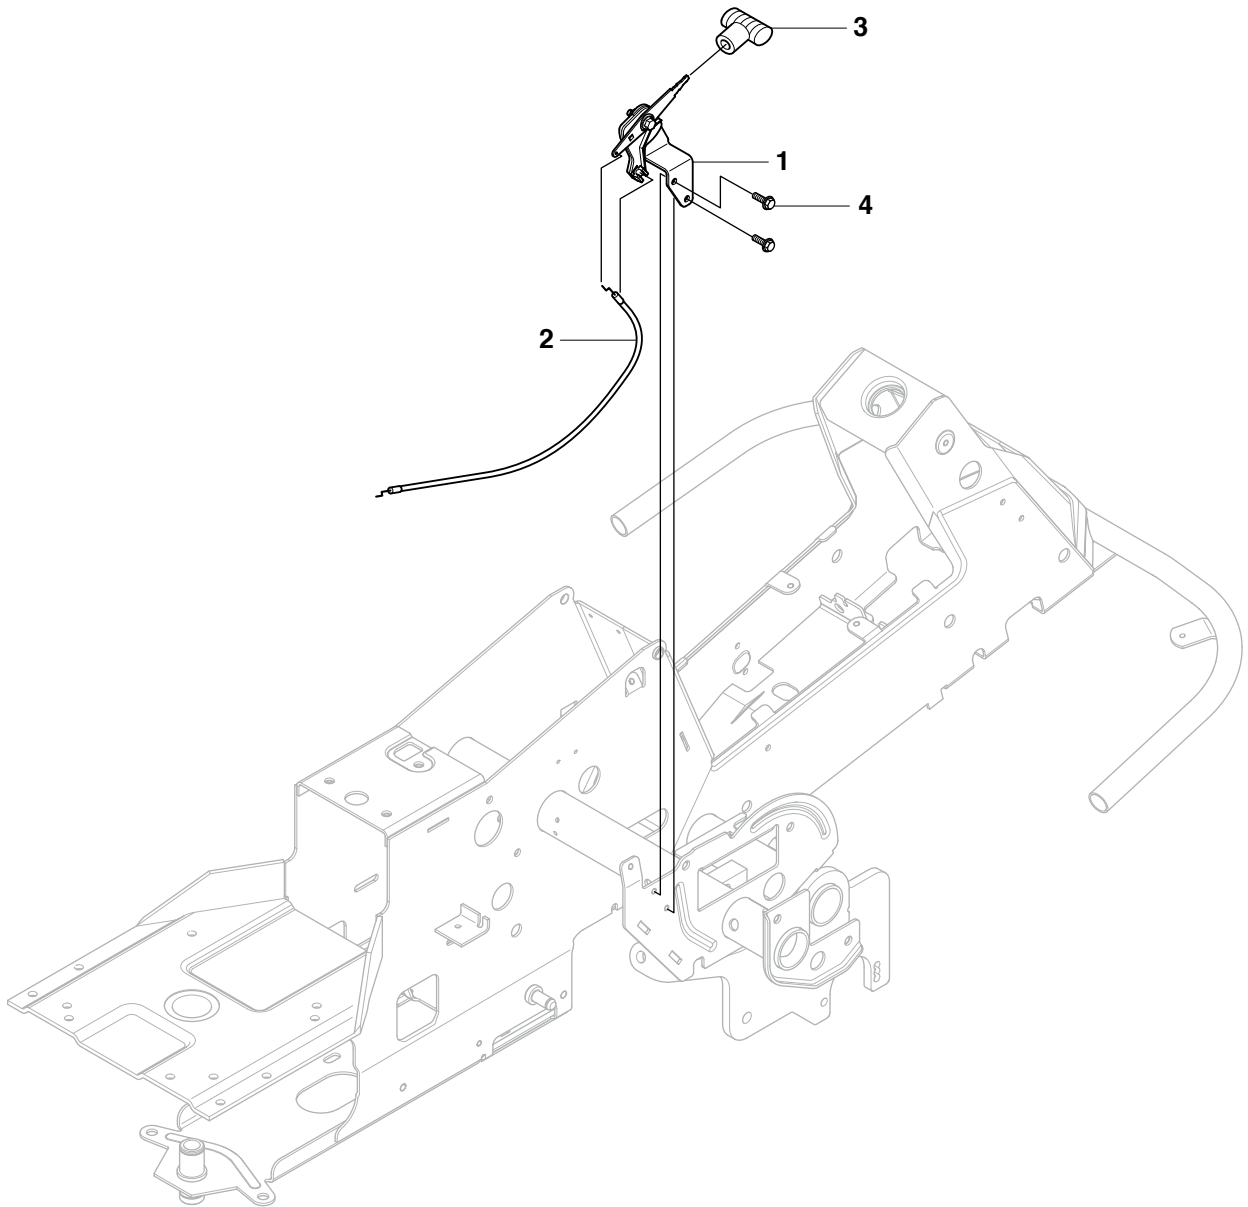

M R13C, R16C
CONTROLS

Position	Article	Quantity	Notes	Kit
1	544 30 15-01	1		
2	544 30 17-01	1		
3	506 88 91-01	1		
4	725 23 64-61	2		

544R2001-G