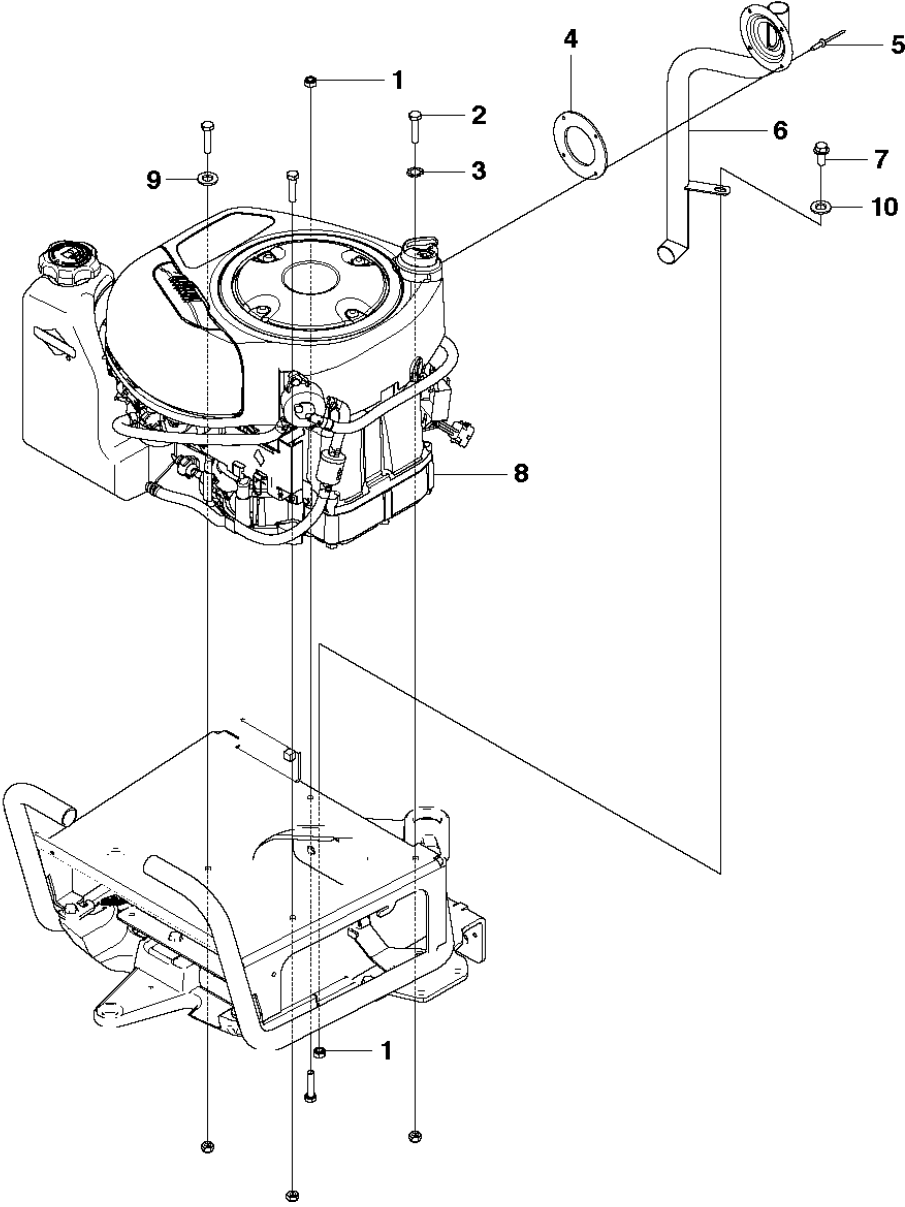

111B5
ENGINE

ENGINE

RIDER 111 B5, 965996785, 2010-07

Ref	Part No	Description	Remark	QTY KIT
1	732 21 18-01	LOCK NUT		5
2	725 24 57-51	SCREW		4
3	735 21 64-00	LOCKWASHER		1
4	575 79 52-01	GASKET		1
5	722 79 26-09	RIVET		4
6	522 60 34-01	EXHAUST PIPE ASSY		1
7	506 57 01-04	SCREW EHHFM		1
8	574 37 18-01	ENGINE		1
9	734 11 64-01	WASHER		3
10	734 11 64-41	WASHER		1