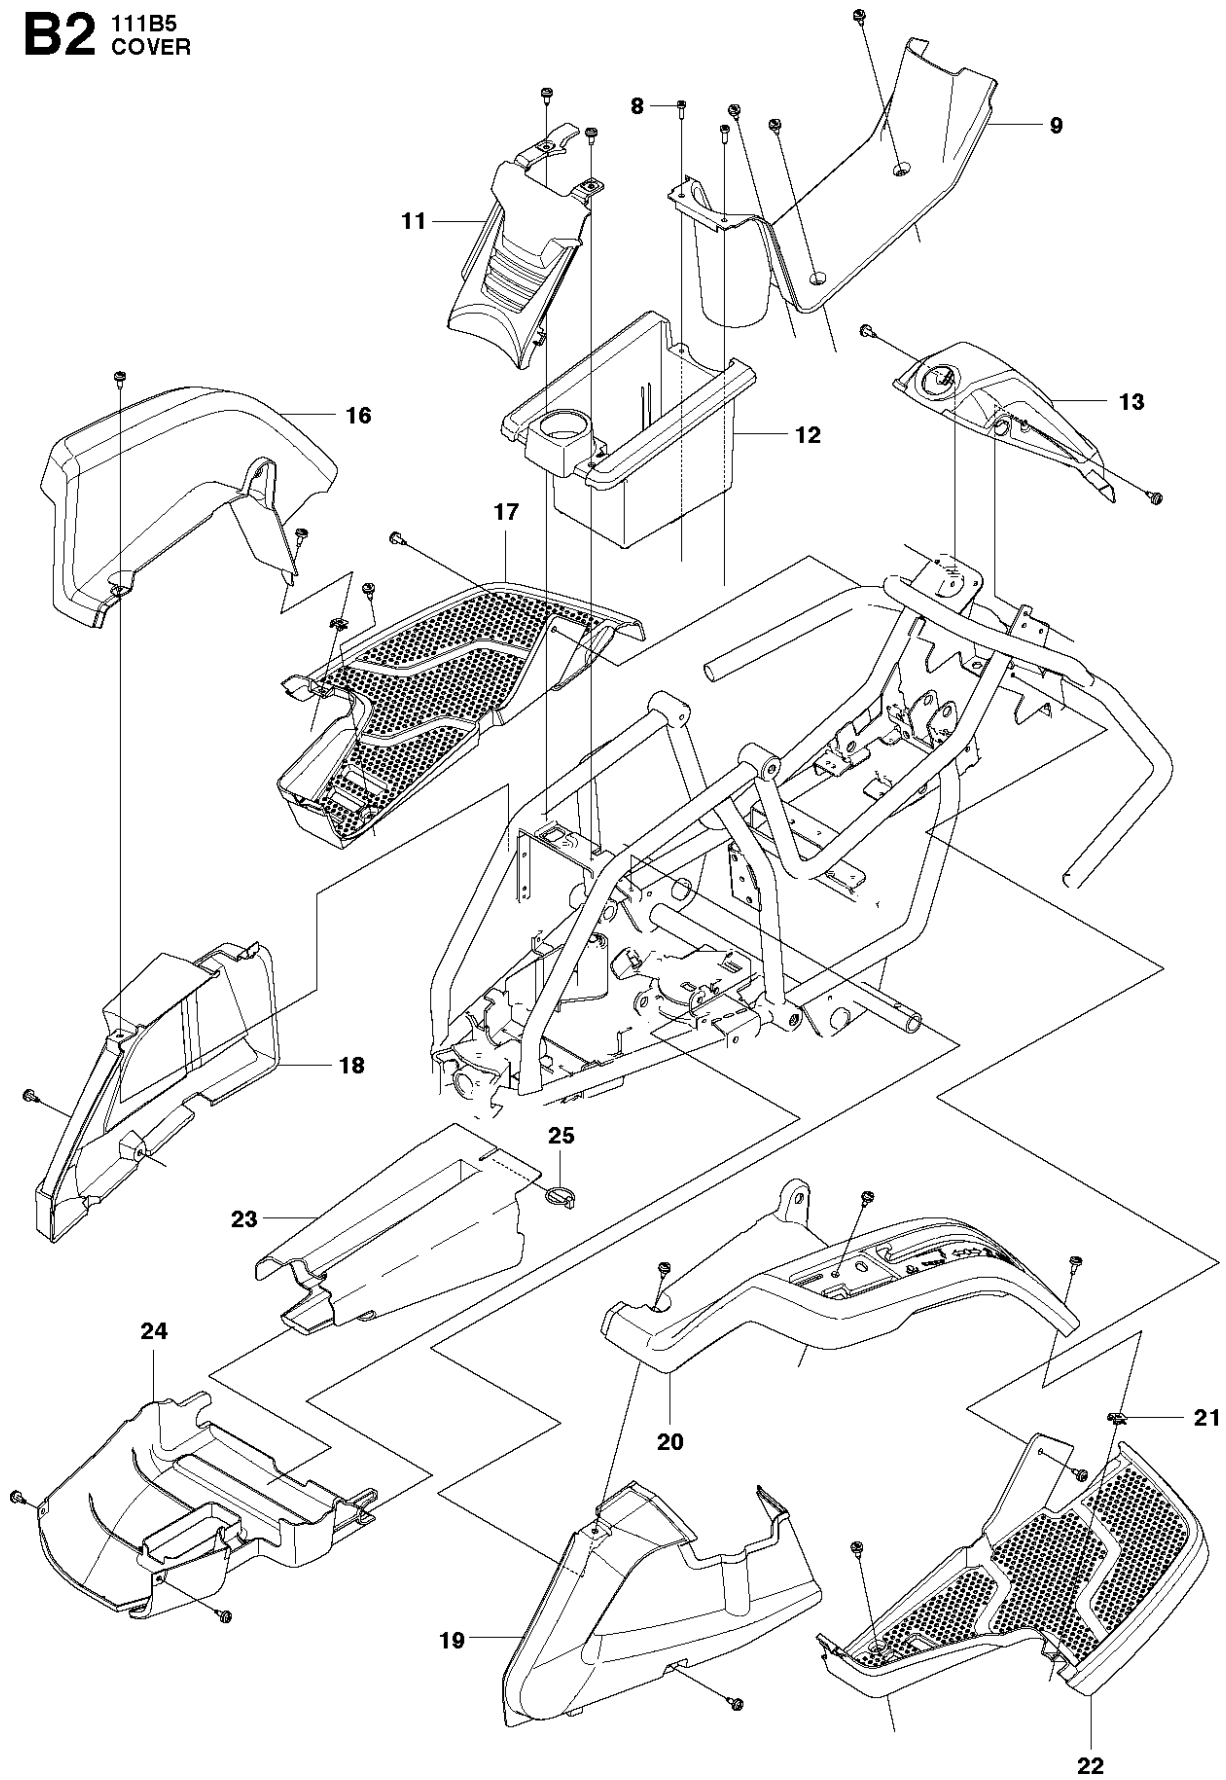

B2 111B5
COVER

COVER

RIDER 111 B5, 965996785, 2010-07

Ref	Part No	Description	Remark	QTY KIT
8	503 21 74-16	SCREW IHSCT		4
9	522 60 18-01	COVER		1
11	525 47 79-01	COVER		1
12	525 47 78-01	BATTERY BOX		1
13	575 83 92-02	COVER		1
16	521 89 07-01	COVER		1
17	521 88 91-01	FOOT PLATE		1
18	522 60 19-01	COVER		1
19	522 60 20-01	COVER		1
20	521 88 93-02	CONTROL PANEL		1
21	535 42 91-01	SPRING NUT		2
22	521 88 92-02	FOOT PLATE		1
23	525 39 61-01	COVER		1
24	575 75 14-01	COVER		1
25	574 60 08-01	SPRINT		1