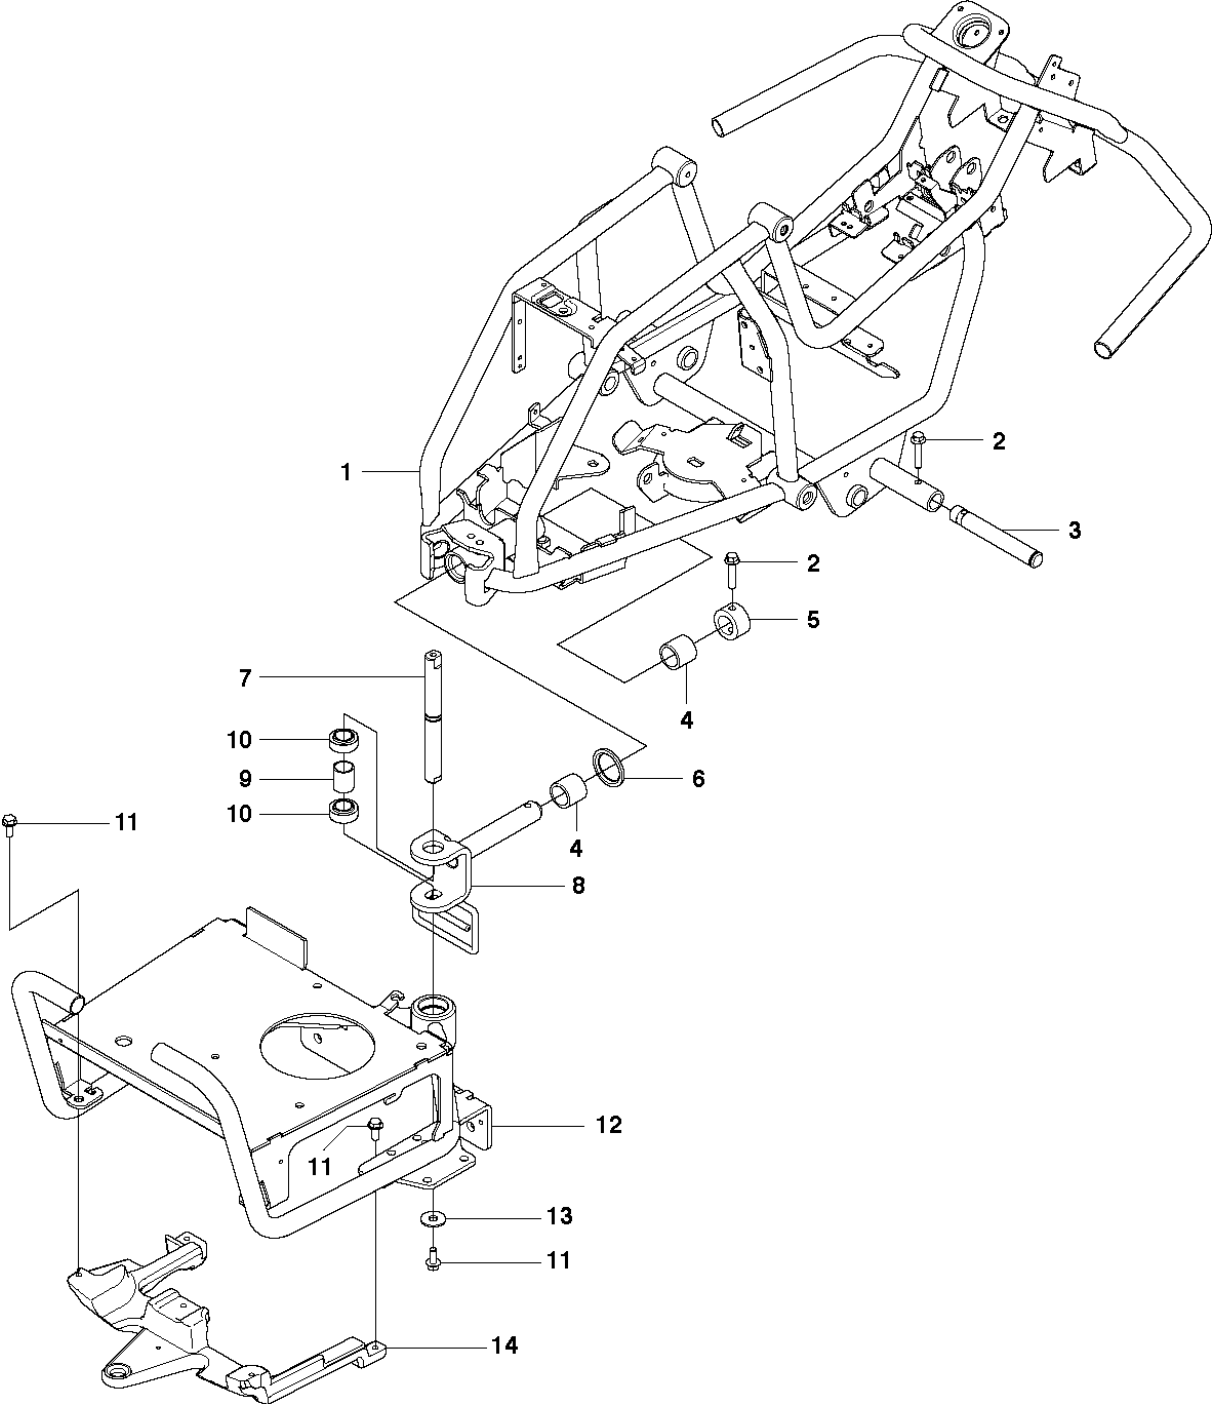

SPARE PARTS LIST

RIDERS

RIDER 111 B5, 965996785, 2010-07

CHASSIS / FRAME

RIDER 111 B5, 965996785, 2010-07

Ref	Part No	Description	Remark	QTY KIT
1	522 41 61-01	FRAME		1
2	725 24 59-61	SCREW EHHFT		3
3	535 47 08-01	WHEEL AXLE		2
4	506 98 61-01	GLIDLAGER		2
5	522 42 52-01	STOP SLEEVE		1
6	522 42 53-01	SPACER		1
7	522 42 46-01	SHAFT		1
8	522 42 47-01	SWING AXLE		1
9	522 42 45-01	SLEEVE		1
10	574 36 85-01	BEARING		2
11	506 57 01-04	SCREW EHHFM		5
12	522 42 31-01	FRAME		1
13	734 11 74-41	WASHER		1
14	525 35 23-01	COUNTERWEIGHT		1

111B5
CHASSIS

CHASSIS / FRAME

RIDER 111 B5, 965996785, 2010-07

Ref	Part No	Description	Remark	QTY KIT
15	522 45 15-01	EQUIPMENT FRAME		1
16	506 89 58-01	COLLAR SCREW		2

111B5
CONTROLS

CONTROLS

RIDER 111 B5, 965996785, 2010-07

Ref	Part No	Description	Remark	QTY KIT
1	506 90 56-01	OFFSET PULLEY		2
2	725 23 64-61	SCREW EHHFT		8
3	574 31 58-01	BRACKET		1
4	721 68 02-51	SPRING COTTER		1
5	735 31 18-20	E-CLIP		2
6	525 40 45-01	SHAFT		1
7	525 40 44-01	SHAFT		1
8	721 61 83-01	SPLIT PIN		1
9	734 11 64-01	WASHER		4
10	506 55 46-11	CHAIN		1
11	506 55 47-01	LINKAGE		1
12	522 56 02-01	LEVER ASSY		1
13	721 61 87-01	SPLIT PIN		1
14	506 90 53-01	PEN		1
15	721 12 59-30	GROOVED PIN		1
16	506 59 74-01	SCREW EHHFM		1
17	732 21 20-51	NUT		1
18	731 23 18-01	HEXAGON NUT		1
19	725 25 00-51	SCREW EHHM		1
20	522 56 01-01	ROD		1
21	732 21 18-01	LOCK NUT		1
22	525 49 13-01	JOINT		1
23	525 40 47-01	BRACKET		1
24	506 55 65-01	BEARING		1
25	506 57 01-03	SCREW EHHFM		10
26	522 50 83-01	LEVER		1
27	506 54 20-01	HANDLE		2