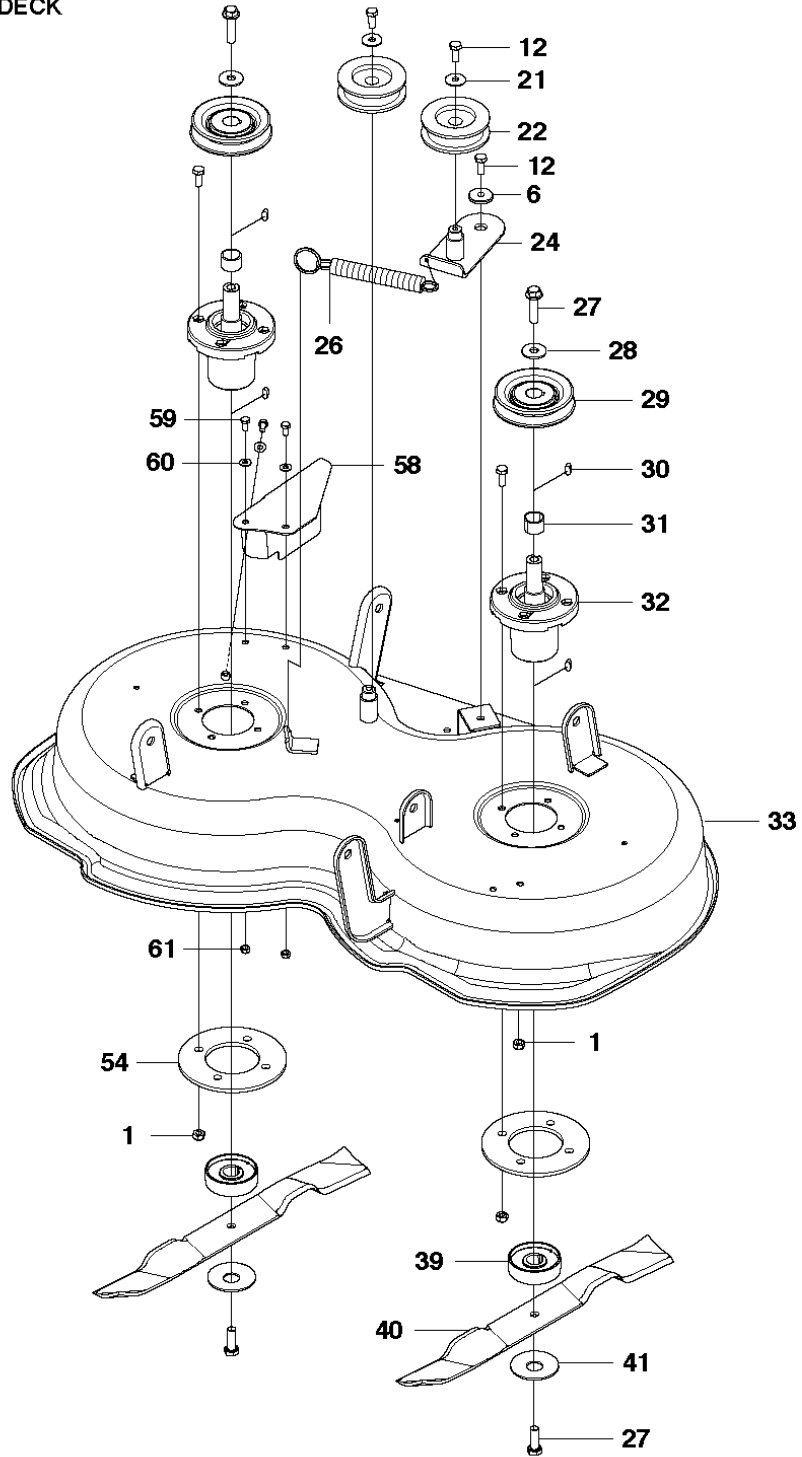

111B5
CUTTING DECK

20
BioClip® 85

MOWER DECK / CUTTING DECK

RIDER 111 B5, 965996785, 2010-07

Ref	Part No	Description	Remark	QTY KIT
1	732 21 18-01	LOCK NUT		16
6	506 91 87-02	WASHER		1
12	725 24 53-71	SCREW EHHM		15
20	574 84 97-01	DECAL		1
21	506 91 87-02	WASHER		5
22	506 79 32-02	BELT TENSIONER WHEEL		2
23	574 51 00-01	DECAL		2
24	573 96 95-01	BELT TENSIONER		1
26	584 29 88-01	SPRING		1
27	544 40 05-01	SCREW		4
28	734 11 77-71	WASHER		2
29	574 46 07-01	PULLEY		2
30	506 53 35-01	PARALLEL KEY		4
31	573 96 65-01	TUBE		2
32	573 96 86-01	BEARING HOUSING ASSY		2
33	522 45 00-01	CUTTING DECK		1
39	573 96 61-01	ADAPTER		2
40	522 44 95-01	BLADE		2
41	506 79 23-01	KNIFE PLATE		2
54	575 55 33-01	WASHER		2
58	576 20 90-01	SHEET		1
59	725 23 66-71	SCREW EHHM		3
60	734 11 56-01	WASHER		3
61	732 21 16-01	NUT		3