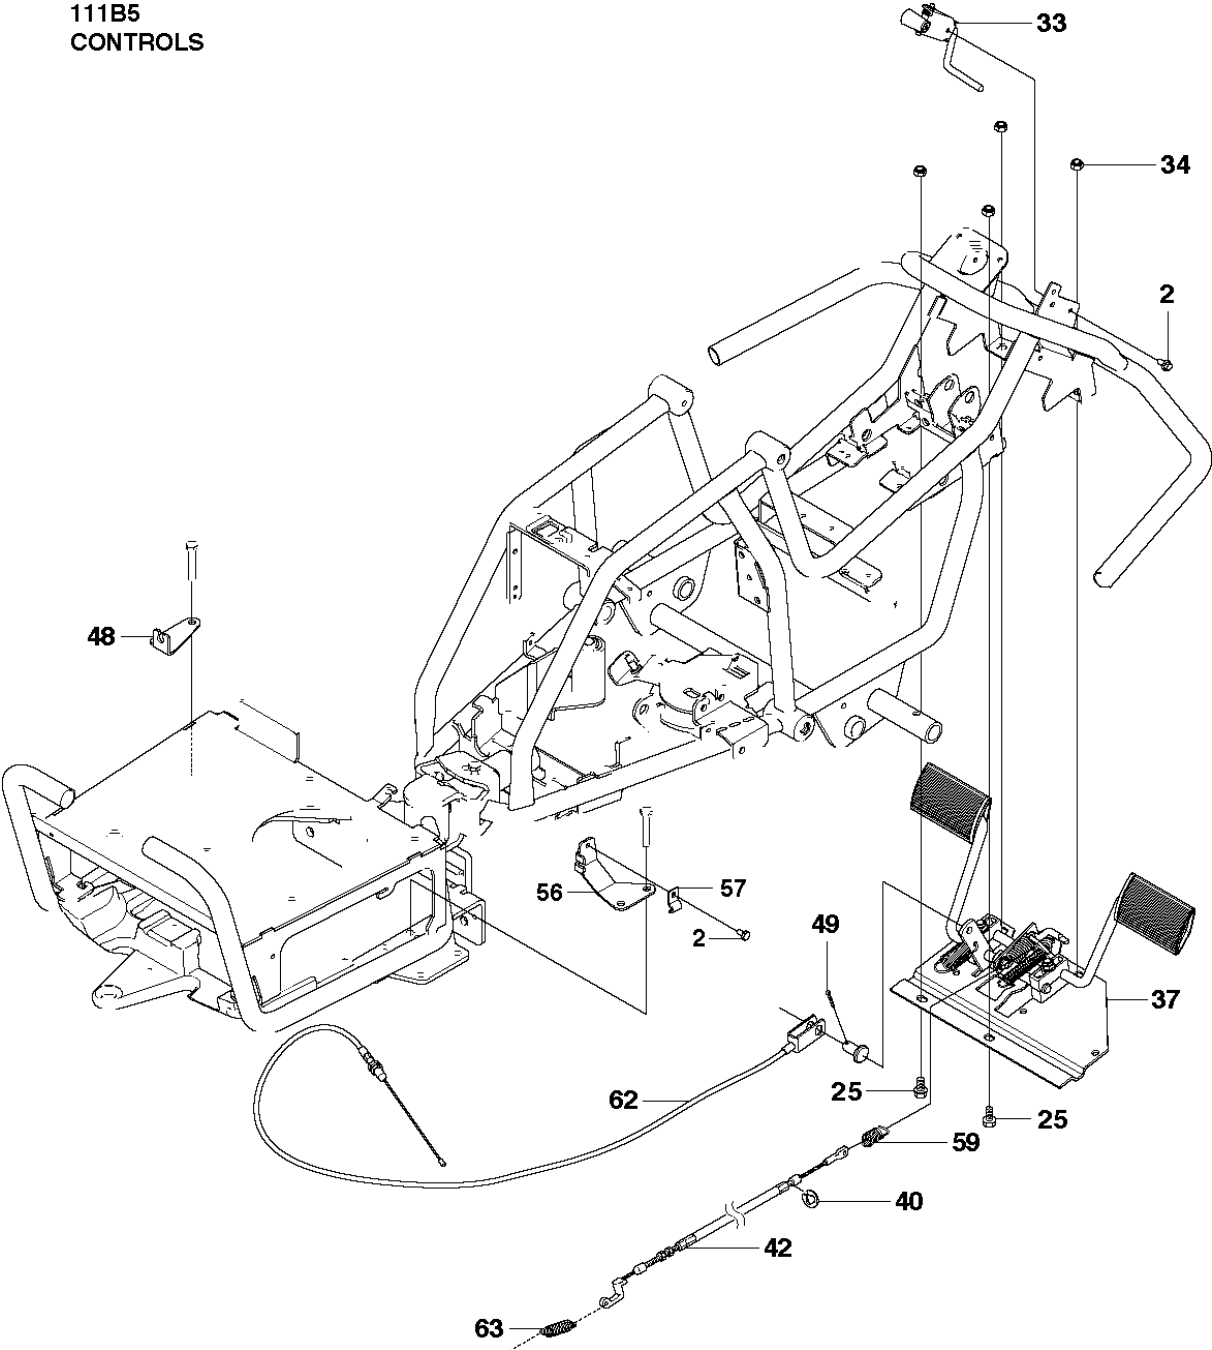

111B5
CONTROLS

CONTROLS

RIDER 111 B5, 965996785, 2010-07

Ref	Part No	Description	Remark	QTY KIT
2	725 23 64-61	SCREW EHHFT		8
25	506 57 01-03	SCREW EHHFM		10
33	523 34 60-02	LOCKING LEVER		1
34	506 91 62-01	BLIND RIVET NUT		4
37	574 40 66-01	PEDAL PLATE ASSY		1
40	735 31 09-20	E-CLIP		1
42	574 40 76-02	WIRE		1
48	525 29 22-01	BRACKET		1
49	721 61 52-01	SPLIT PIN		2
56	525 31 46-01	BRACKET		1
57	506 56 65-01	CLIP		2
59	575 35 52-01	SPRING		1
62	506 95 25-02	WIRE ASSY		1
63	506 53 56-03	DRAW SPRING		1