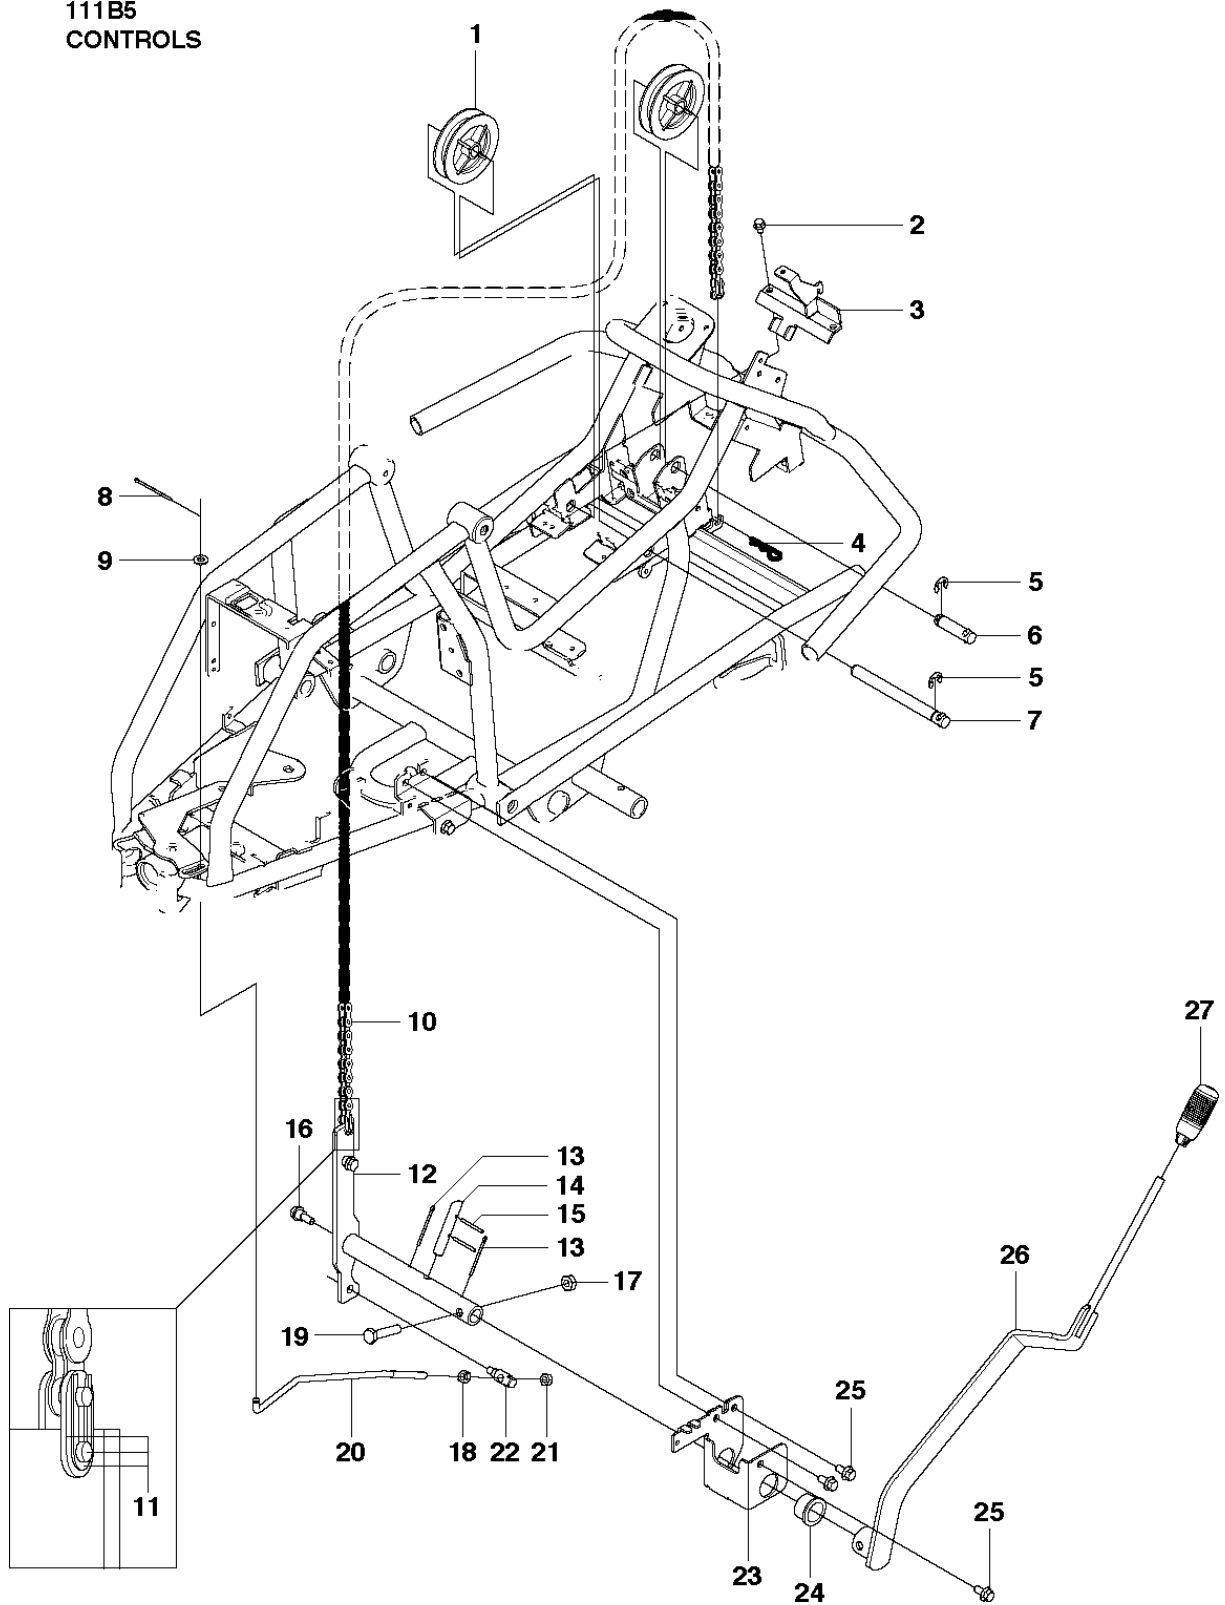

SPARE PARTS LIST

RIDERS

RIDER 111 B5, 965996785, 2010-07

CHASSIS / FRAME

RIDER 111 B5, 965996785, 2010-07

Ref	Part No	Description	Remark	QTY KIT
1	522 41 61-01	FRAME		1
2	725 24 59-61	SCREW EHHFT		3
3	535 47 08-01	WHEEL AXLE		2
4	506 98 61-01	GLIDLAGER		2
5	522 42 52-01	STOP SLEEVE		1
6	522 42 53-01	SPACER		1
7	522 42 46-01	SHAFT		1
8	522 42 47-01	SWING AXLE		1
9	522 42 45-01	SLEEVE		1
10	574 36 85-01	BEARING		2
11	506 57 01-04	SCREW EHHFM		5
12	522 42 31-01	FRAME		1
13	734 11 74-41	WASHER		1
14	525 35 23-01	COUNTERWEIGHT		1

111B5
CHASSIS

CHASSIS / FRAME

RIDER 111 B5, 965996785, 2010-07

Ref	Part No	Description	Remark	QTY KIT
15	522 45 15-01	EQUIPMENT FRAME		1
16	506 89 58-01	COLLAR SCREW		2

111B5
CONTROLS

CONTROLS

RIDER 111 B5, 965996785, 2010-07

Ref	Part No	Description	Remark	QTY KIT
1	506 90 56-01	OFFSET PULLEY		2
2	725 23 64-61	SCREW EHHFT		8
3	574 31 58-01	BRACKET		1
4	721 68 02-51	SPRING COTTER		1
5	735 31 18-20	E-CLIP		2
6	525 40 45-01	SHAFT		1
7	525 40 44-01	SHAFT		1
8	721 61 83-01	SPLIT PIN		1
9	734 11 64-01	WASHER		4
10	506 55 46-11	CHAIN		1
11	506 55 47-01	LINKAGE		1
12	522 56 02-01	LEVER ASSY		1
13	721 61 87-01	SPLIT PIN		1
14	506 90 53-01	PEN		1
15	721 12 59-30	GROOVED PIN		1
16	506 59 74-01	SCREW EHHFM		1
17	732 21 20-51	NUT		1
18	731 23 18-01	HEXAGON NUT		1
19	725 25 00-51	SCREW EHHM		1
20	522 56 01-01	ROD		1
21	732 21 18-01	LOCK NUT		1
22	525 49 13-01	JOINT		1
23	525 40 47-01	BRACKET		1
24	506 55 65-01	BEARING		1
25	506 57 01-03	SCREW EHHFM		10
26	522 50 83-01	LEVER		1
27	506 54 20-01	HANDLE		2