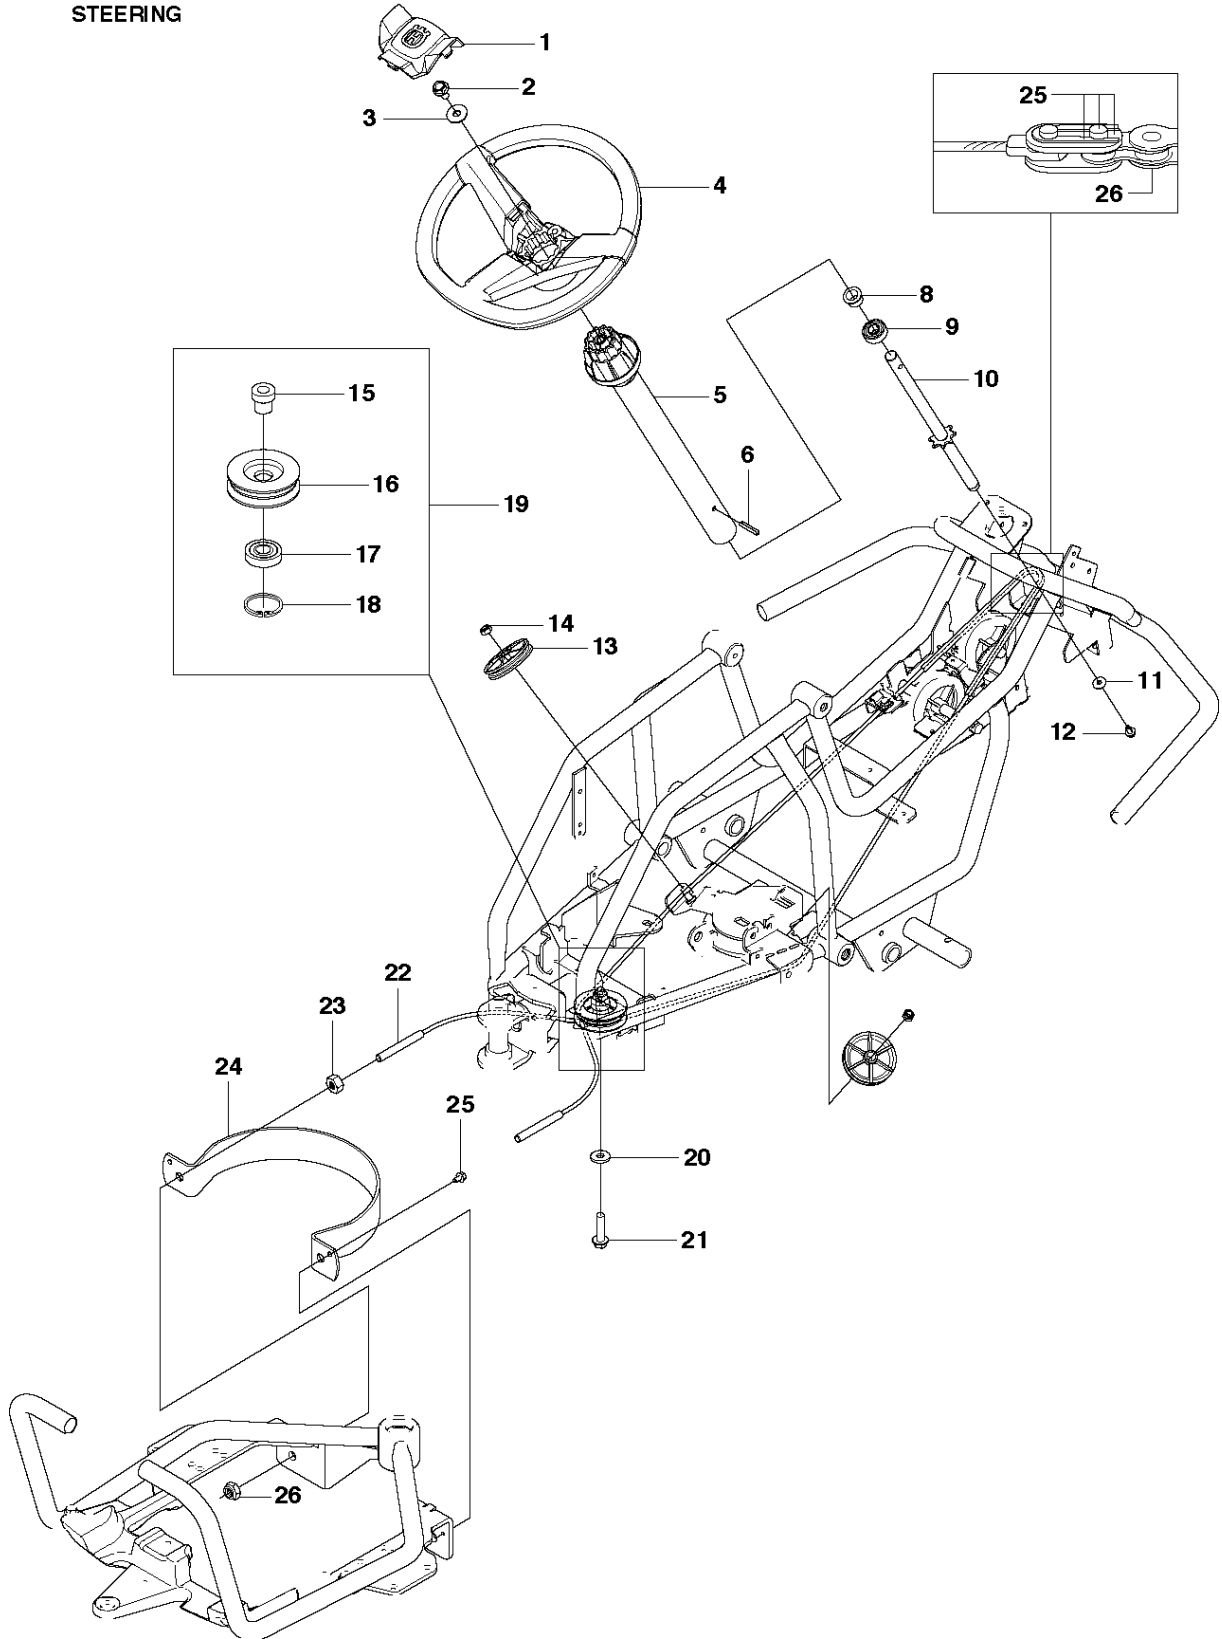

111B5
STEERING

STEERING

RIDER 111 B5, 965996785, 2010-07

Ref	Part No	Description	Remark	QTY KIT
1	532 41 59-87	KNOB		1
2	725 24 97-51	SCREW		1
3	574 37 92-01	WASHER		1
4	532 41 64-80	STEERING WHEEL		1
5	525 39 80-01	STEERING SYSTEM		1
6	721 43 47-01	SPRING PIN		1
8	506 88 78-01	SPACER		1
9	738 21 04-04	BALL BEARING		1
10	525 51 34-01	STEERING ROD		1
11	734 11 54-41	WASHER		1
12	535 47 52-12	SCREW EHHFM		1
13	575 58 58-01	WHEEL		2
14	732 21 16-01	NUT		2
15	506 50 08-02	BUSHING		1
16	506 50 07-01	BARRING WHEEL		1
17	738 22 04-19	BALL BEARING		1
18	735 31 40-10	CIRCLIP		1
19	506 50 09-02	BARRING WHEEL		1
20	734 11 74-41	WASHER		1
21	506 67 54-02	SCREW EHHFM		1
22	506 58 91-01	WIRE ASSY		2
23	731 23 20-51	HEXAGON NUT		2
24	525 40 43-01	GUIDE RAIL		1
25	506 55 47-01	LINKAGE		2
25	725 23 68-61	SCREW EHHFT		2
26	506 55 46-01	CHAIN		1
26	732 21 20-51	NUT		2