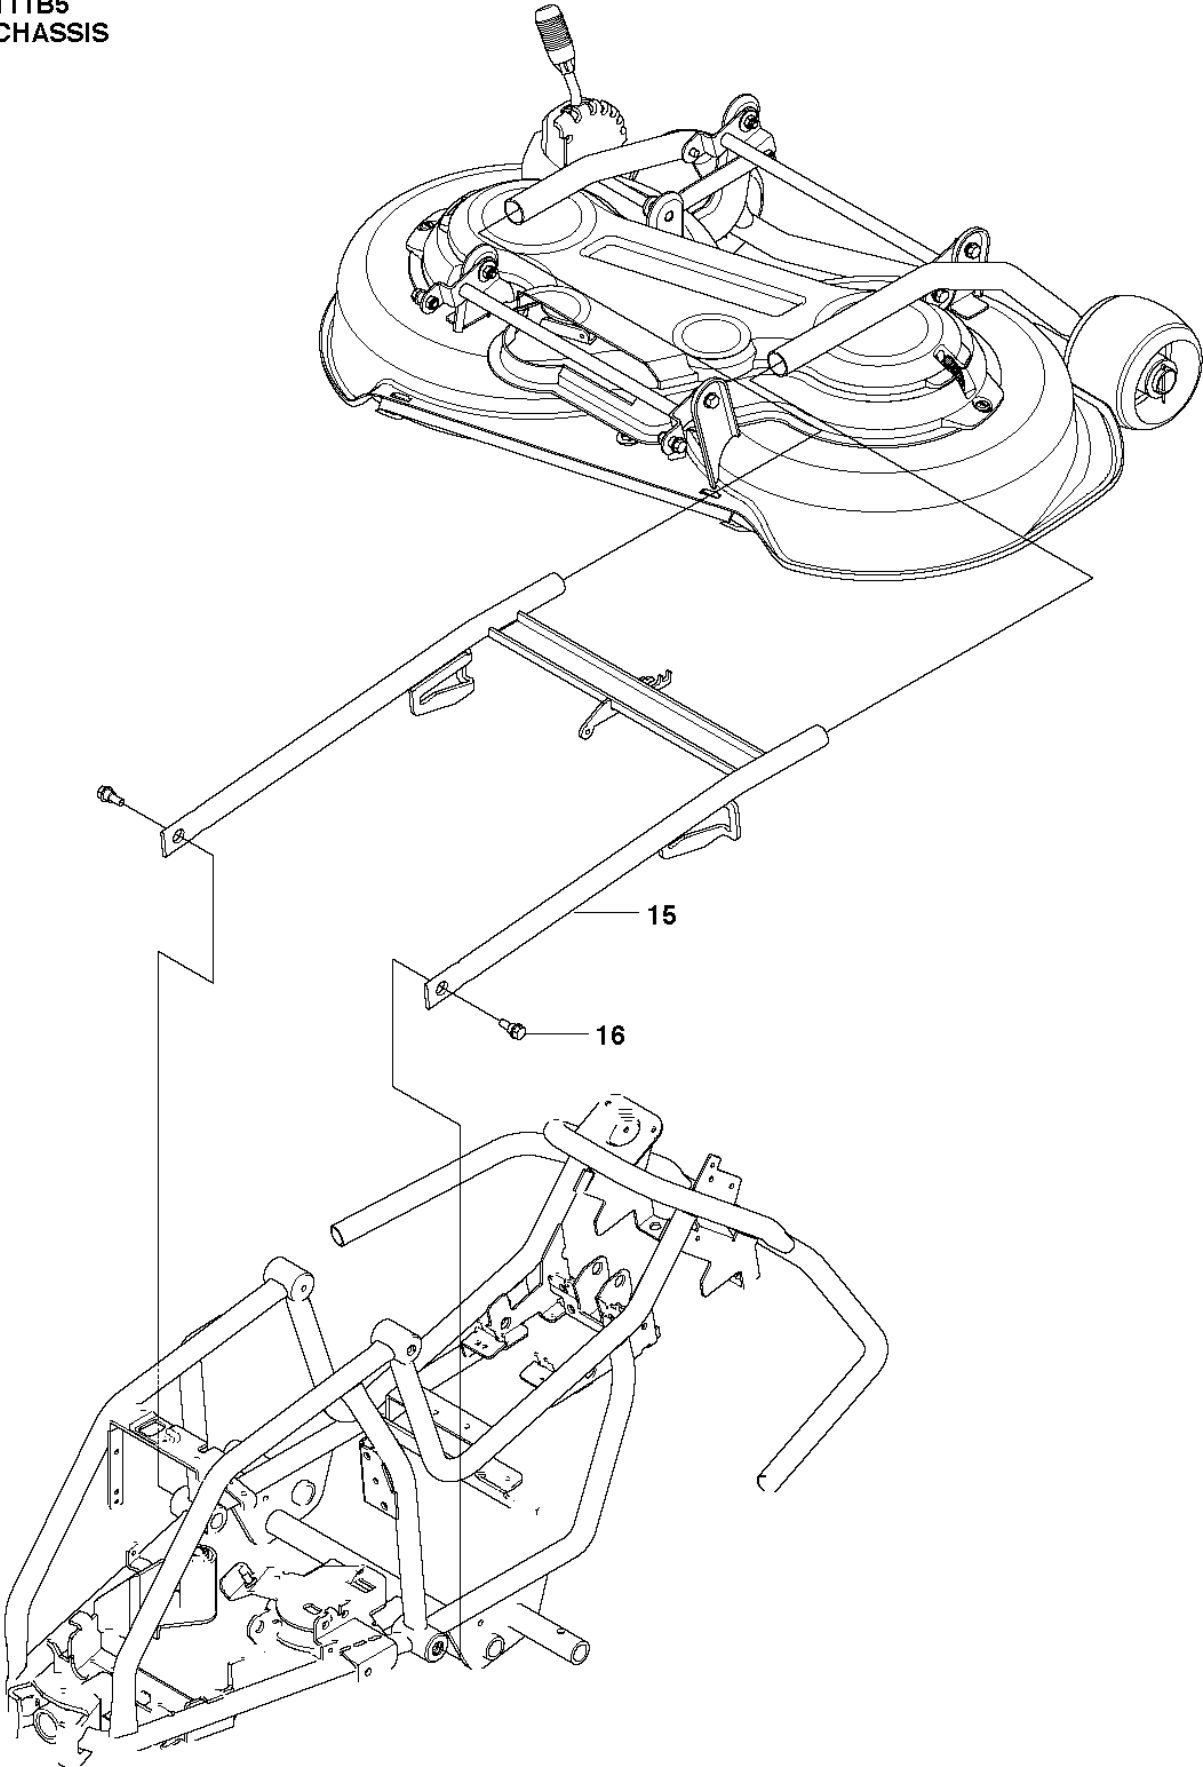

SPARE PARTS LIST

RIDERS

RIDER 111 B5, 965996785, 2010-07

CHASSIS / FRAME

RIDER 111 B5, 965996785, 2010-07

Ref	Part No	Description	Remark	QTY KIT
1	522 41 61-01	FRAME		1
2	725 24 59-61	SCREW EHHFT		3
3	535 47 08-01	WHEEL AXLE		2
4	506 98 61-01	GLIDLAGER		2
5	522 42 52-01	STOP SLEEVE		1
6	522 42 53-01	SPACER		1
7	522 42 46-01	SHAFT		1
8	522 42 47-01	SWING AXLE		1
9	522 42 45-01	SLEEVE		1
10	574 36 85-01	BEARING		2
11	506 57 01-04	SCREW EHHFM		5
12	522 42 31-01	FRAME		1
13	734 11 74-41	WASHER		1
14	525 35 23-01	COUNTERWEIGHT		1

111B5
CHASSIS

CHASSIS / FRAME

RIDER 111 B5, 965996785, 2010-07

Ref	Part No	Description	Remark	QTY KIT
15	522 45 15-01	EQUIPMENT FRAME		1
16	506 89 58-01	COLLAR SCREW		2

111B5
CONTROLS

CONTROLS

RIDER 111 B5, 965996785, 2010-07

Ref	Part No	Description	Remark	QTY KIT
1	506 90 56-01	OFFSET PULLEY		2
2	725 23 64-61	SCREW EHHFT		8
3	574 31 58-01	BRACKET		1
4	721 68 02-51	SPRING COTTER		1
5	735 31 18-20	E-CLIP		2
6	525 40 45-01	SHAFT		1
7	525 40 44-01	SHAFT		1
8	721 61 83-01	SPLIT PIN		1
9	734 11 64-01	WASHER		4
10	506 55 46-11	CHAIN		1
11	506 55 47-01	LINKAGE		1
12	522 56 02-01	LEVER ASSY		1
13	721 61 87-01	SPLIT PIN		1
14	506 90 53-01	PEN		1
15	721 12 59-30	GROOVED PIN		1
16	506 59 74-01	SCREW EHHFM		1
17	732 21 20-51	NUT		1
18	731 23 18-01	HEXAGON NUT		1
19	725 25 00-51	SCREW EHHM		1
20	522 56 01-01	ROD		1
21	732 21 18-01	LOCK NUT		1
22	525 49 13-01	JOINT		1
23	525 40 47-01	BRACKET		1
24	506 55 65-01	BEARING		1
25	506 57 01-03	SCREW EHHFM		10
26	522 50 83-01	LEVER		1
27	506 54 20-01	HANDLE		2