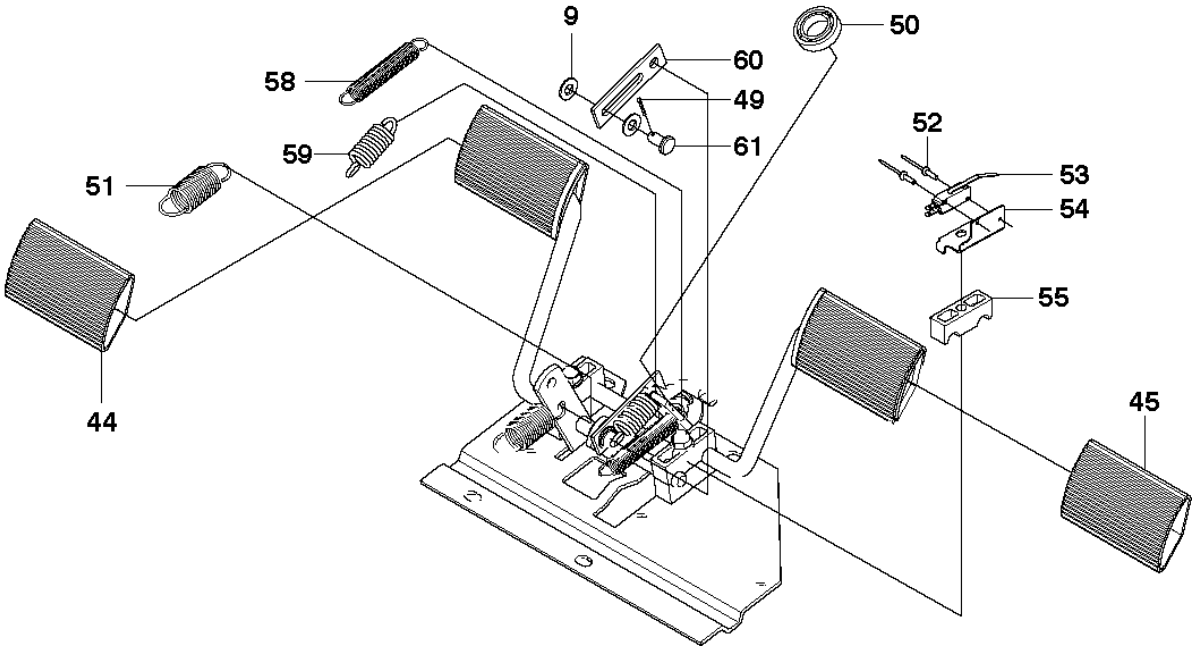

PEDALS

PEDALS

RIDER 111 B5, 965996785, 2010-07

Ref	Part No	Description	Remark	QTY KIT
9	734 11 64-01	WASHER		4
44	535 47 88-02	PEDAL RUBBER		1
45	535 47 88-01	PEDAL RUBBER		1
49	721 61 52-01	SPLIT PIN		2
50	738 21 02-04	BALL BEARING		1
51	544 13 34-01	DRAW SPRING		1
52	544 44 07-01	RIVET		2
53	574 31 61-01	SWITCH		1
54	544 41 57-01	BRACKET		1
55	535 48 08-01	BEARING SUPPORT		4
58	544 13 36-01	DRAW SPRING		1
59	575 35 52-01	SPRING		1
60	544 12 79-01	LINK		1
61	721 83 99-01	CLEVIS PIN		2