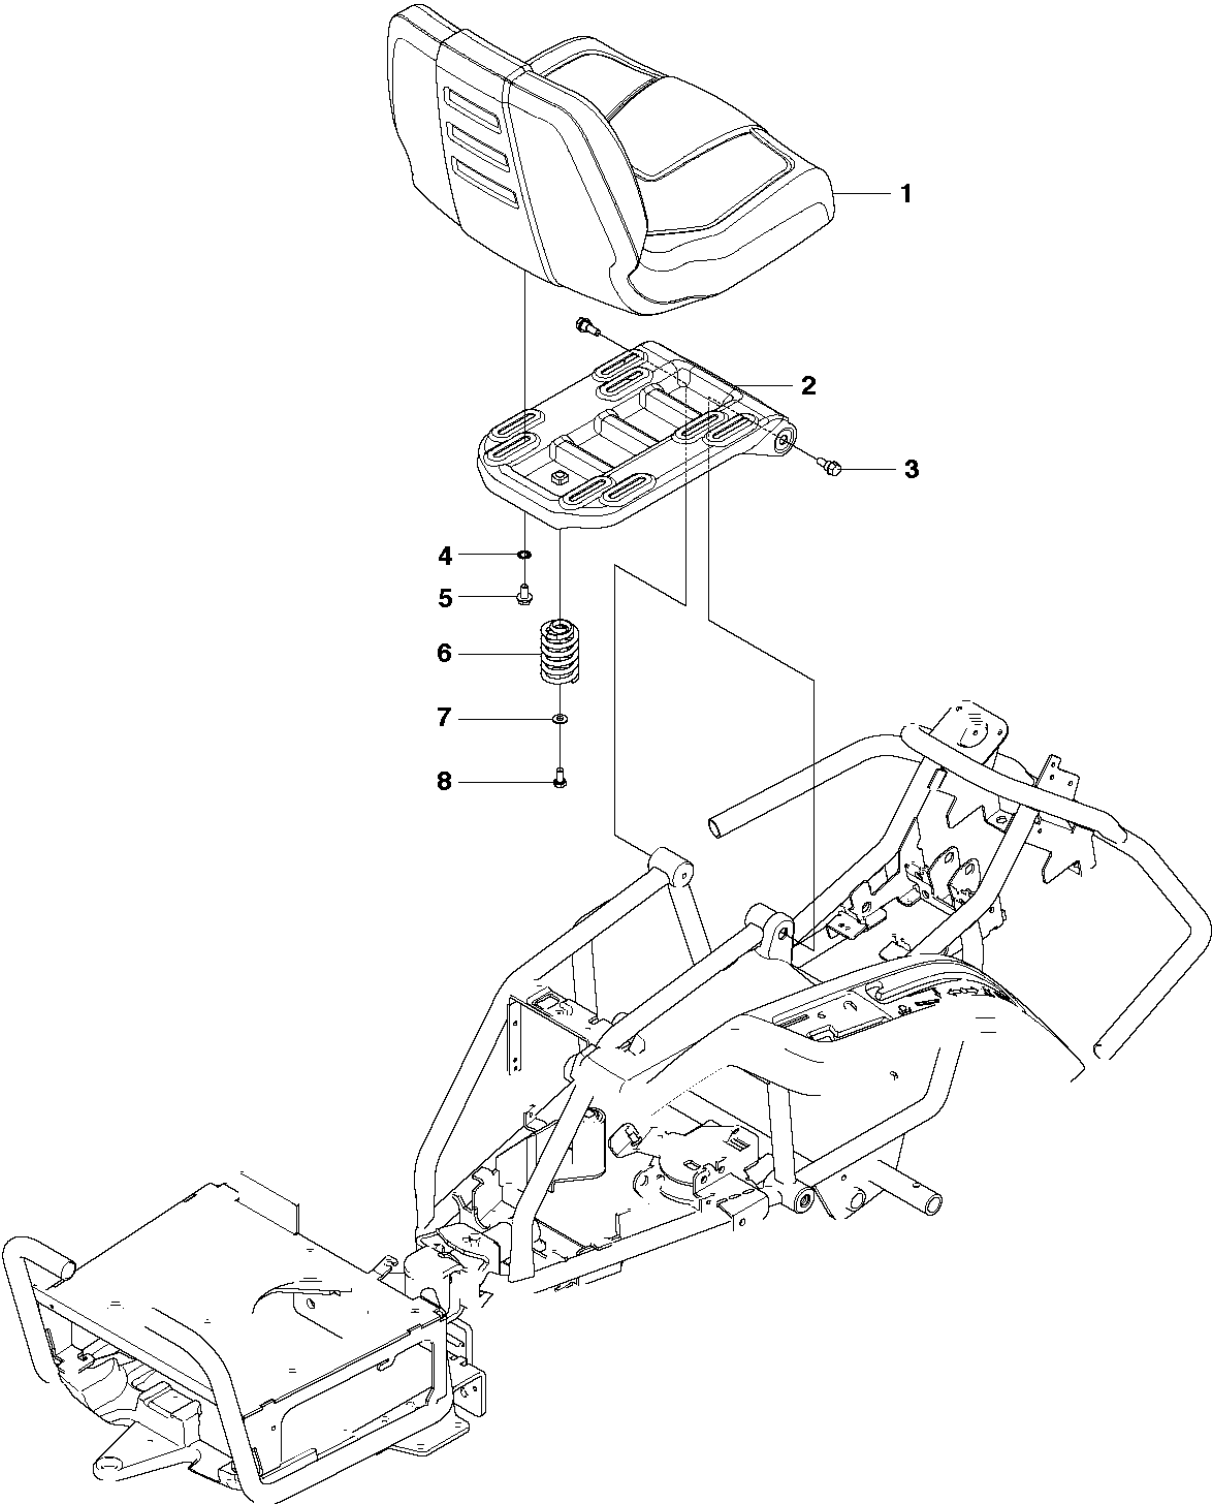

SEAT

RIDER 111 B5, 965996785, 2010-07

Ref	Part No	Description	Remark	QTY KIT
1	525 81 48-01	SEAT		1
2	522 77 51-01	SEAT BRACKET		1
3	506 59 74-01	SCREW EHHFM		2
4	735 21 64-00	LOCKWASHER		4
5	506 57 01-03	SCREW EHHFM		4
6	506 91 53-01	COMPRESSION SPRING		1
7	734 11 74-41	WASHER		1
8	725 24 93-71	SCREW EHHM		1