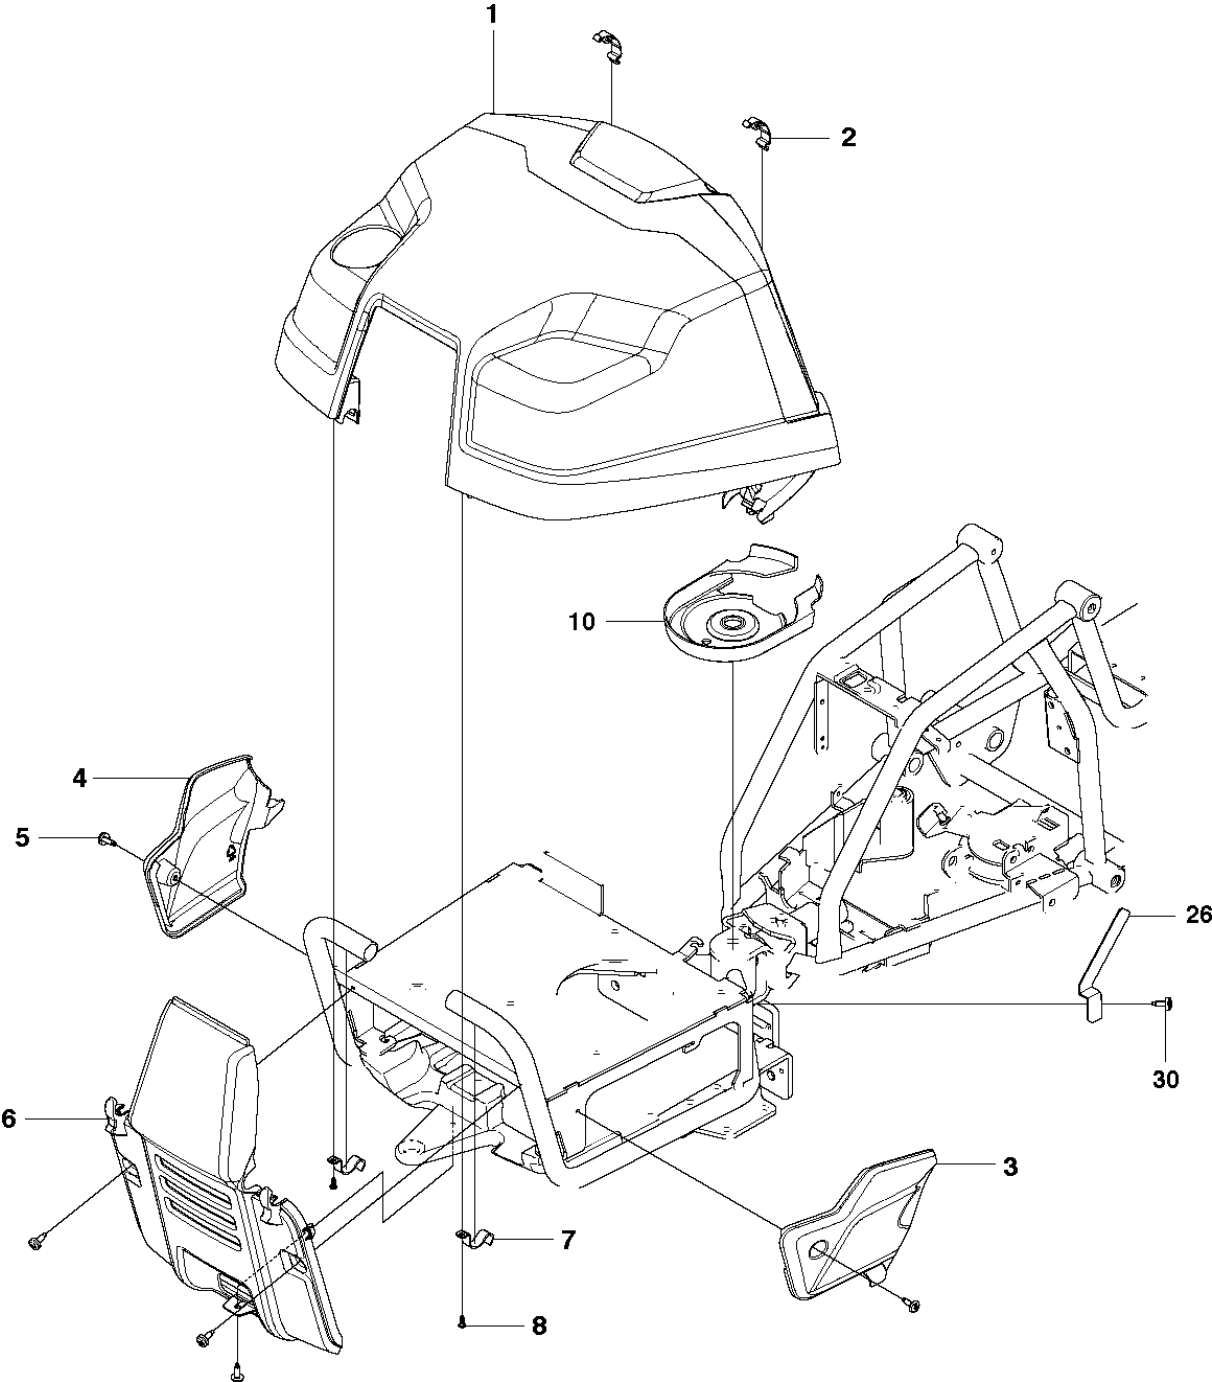

SPARE PARTS LIST

RIDERS

RIDER 111 B5, 965996785, 2010-07

CHASSIS / FRAME

RIDER 111 B5, 965996785, 2010-07

Ref	Part No	Description	Remark	QTY KIT
1	522 41 61-01	FRAME		1
2	725 24 59-61	SCREW EHHFT		3
3	535 47 08-01	WHEEL AXLE		2
4	506 98 61-01	GLIDLAGER		2
5	522 42 52-01	STOP SLEEVE		1
6	522 42 53-01	SPACER		1
7	522 42 46-01	SHAFT		1
8	522 42 47-01	SWING AXLE		1
9	522 42 45-01	SLEEVE		1
10	574 36 85-01	BEARING		2
11	506 57 01-04	SCREW EHHFM		5
12	522 42 31-01	FRAME		1
13	734 11 74-41	WASHER		1
14	525 35 23-01	COUNTERWEIGHT		1

111B5
CONTROLS

CONTROLS

RIDER 111 B5, 965996785, 2010-07

Ref	Part No	Description	Remark	QTY KIT
2	725 23 64-61	SCREW EHHFT		8
25	506 57 01-03	SCREW EHHFM		10
27	506 54 20-01	HANDLE		2
28	506 88 91-01	KNOB		1
29	522 50 59-01	THROTTLE CONTROL		1
30	544 30 17-04	WIRE		1
31	575 24 03-01	SHEET		1
32	506 57 01-04	SCREW EHHFM		2
35	525 31 65-01	ROD		1
36	574 37 78-01	SPRING		1
38	721 62 01-01	SPLIT PIN		1
39	574 37 77-01	GEARSHIFT LEVER		1
41	732 21 14-01	LOCK NUT		2
43	574 41 11-04	CONTROL CABLE		1
46	735 31 12-20	E-CLIP		1
47	506 55 65-01	BEARING		2
57	506 56 65-01	CLIP		2
64	574 36 97-01	BRACKET		1
65	721 61 52-01	SPLIT PIN		1
66	725 24 60-71	SCREW EHHM		1

B2 111B5
COVER

COVER

RIDER 111 B5, 965996785, 2010-07

Ref	Part No	Description	Remark	QTY KIT
8	503 21 74-16	SCREW IHSCT		4
9	522 60 18-01	COVER		1
11	525 47 79-01	COVER		1
12	525 47 78-01	BATTERY BOX		1
13	575 83 92-02	COVER		1
16	521 89 07-01	COVER		1
17	521 88 91-01	FOOT PLATE		1
18	522 60 19-01	COVER		1
19	522 60 20-01	COVER		1
20	521 88 93-02	CONTROL PANEL		1
21	535 42 91-01	SPRING NUT		2
22	521 88 92-02	FOOT PLATE		1
23	525 39 61-01	COVER		1
24	575 75 14-01	COVER		1
25	574 60 08-01	SPRINT		1