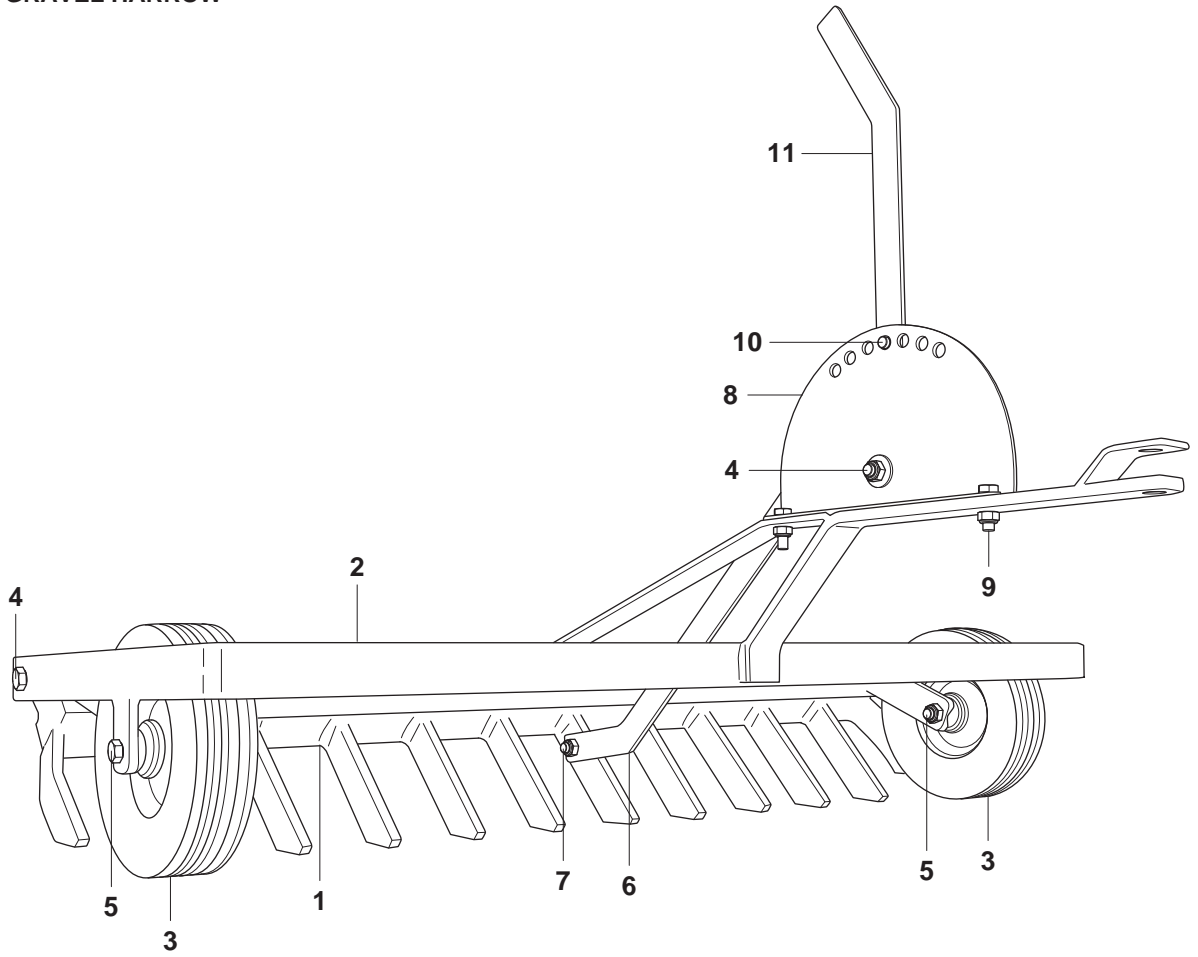

Gravel Harrow

Spare parts

Ersatzteile

Pièces détachées

Reserve onderdelen

Repuestos

Reservdelar

A GRAVEL HARROW

Page A GRAVEL HARROW

Position	Article	Quantity	Notes	Kit
1	535 41 47-27	1	HARROW BAR	
2	535 41 47-28	1	CHASSIS	
3	535 41 47-29	2	WHEEL	
4	535 41 47-30	3	SCREW KIT	
5	535 41 47-31	2	SCREW KIT	
6	535 41 47-32	1	ROD	
7	535 41 47-33	1	SCREW KIT	
8	535 41 47-34	1	SEGMENT	
9	535 41 47-35	2	SCREW KIT	
10	535 41 47-36	8	WASHER	
11	535 41 47-37	1	LEVER	