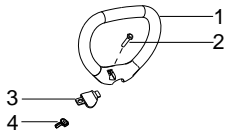

⚠ WARNING
All repairs, adjustments and maintenance not described in the Operator's Manual must be performed by Qualified Service Personnel.

Ref.	Part No.	Description	Ref.	Part No.	Description
1.	545125301	Assy-Cable/Wire Harness	20.	530052286	Limiter-Line
2.	545066001	Trigger	21.	530015814	Screw
3.	545062001	Housing-Throttle (RH)	22.	530016014	Screw
4.	530016448	Screw	23.	545003902	Screw
5.	530016449	Screw			
6.	530016454	Spring-Trigger	25.	530015771	Screw
7.	530059804	Lockout-Throttle	26.	530057554	Bracket-Shield
8.	545045601	Spring-Lockout	27.	530096295	Assy-Gearbox
9.	545067001	Housing-Throttle (LH)	28.	537234901	Driver - Disc
10.	545030601	Kit-Switch			
11.	★★★★★	Screw			
12.	★★★★★	Knob			
13.	★★★★★	Assy-Loop Handle (Incl. 11,12,14,15)			
14.	★★★★★	Spacer			
15.	★★★★★	Nut - Square M6			
16.	545006066	Kit-Driveshaft Upper (Incl. decal)			
17.	503200725	Screw - Clamp			
18.	545006067	Kit-Lower Shaft (Incl. 22,23,26,27)			
19.	545030901	Kit-Shield (Incl. 20,21,25)			
				Not Shown	
				545135301	Decal-Upper Shaft Warning
				545096701	Decal-Lower Shaft Warning

✓ = New Part Number For This IPL

★ = Refer to the Service Reference Indicated for more information. (Located at the END of the IPL)

Parts List No. 545014337		Husqvarna ® PARTS LIST	MODEL 125LDX ROW
Date 9/14/09	Replaces 545014337 - 9/11/08		NOTE : Illustration may differ from actual model due to design changes.

✓ = New Part Number For This IPL

★ = Refer to the Service Reference Indicated for more information.(Located at the END of the IPL)

Parts List No. 545014337		Husqvarna ® PARTS LIST	MODEL 125LDX ROW
Date 9/14/09	Replaces 545014337 - 9/11/08		NOTE : Illustration may differ from actual model due to design changes.

- Ref.# 1 - 545180809 Kit - Loop Handle (Includes Hardware)
- Ref.# 2 - 530015820 Bolt
- Ref.# 3 - 530059185 Handle Clamp
- Ref.# 4 - 530016152 Wingnut

Serial Number - 2007-231N and higher, please use the following parts: