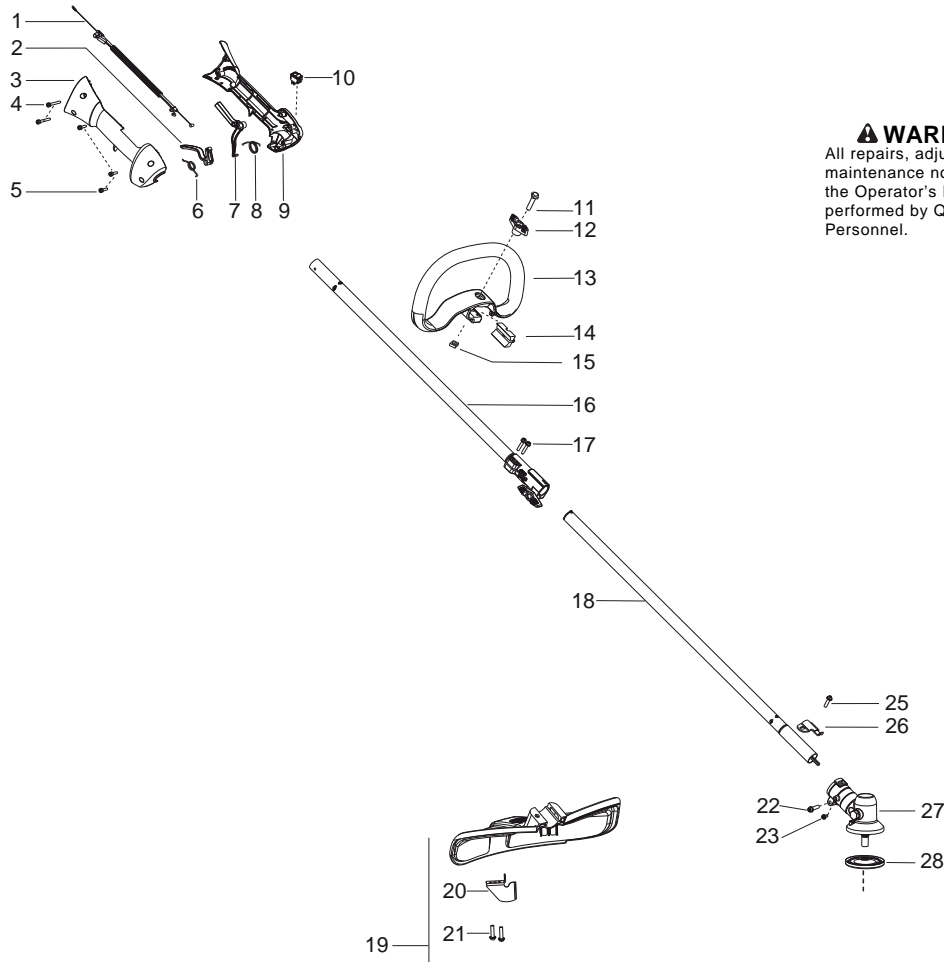

125LDX (ROW)

Spare parts

Ersatzteile

Pièces détachées

Reserve onderdelen

Repuestos

Reservdelar

Parts List No. 545014337		Husqvarna ® PARTS LIST	MODEL 125LDX ROW
Date 9/14/09	Replaces 545014337 - 9/11/08		NOTE : Illustration may differ from actual model due to design changes.

⚠ WARNING
All repairs, adjustments and maintenance not described in the Operator's Manual must be performed by Qualified Service Personnel.

Ref.	Part No.	Description	Ref.	Part No.	Description
1.	545125301	Assy-Cable/Wire Harness	20.	530052286	Limiter-Line
2.	545066001	Trigger	21.	530015814	Screw
3.	545062001	Housing-Throttle (RH)	22.	530016014	Screw
4.	530016448	Screw	23.	545003902	Screw
5.	530016449	Screw			
6.	530016454	Spring-Trigger	25.	530015771	Screw
7.	530059804	Lockout-Throttle	26.	530057554	Bracket-Shield
8.	545045601	Spring-Lockout	27.	530096295	Assy-Gearbox
9.	545067001	Housing-Throttle (LH)	28.	537234901	Driver - Disc
10.	545030601	Kit-Switch			
11.	★★★★★	Screw			
12.	★★★★★	Knob			
13.	★★★★★	Assy-Loop Handle (Incl. 11,12,14,15)			
14.	★★★★★	Spacer			
15.	★★★★★	Nut - Square M6			
16.	545006066	Kit-Driveshaft Upper (Incl. decal)			
17.	503200725	Screw - Clamp			
18.	545006067	Kit-Lower Shaft (Incl. 22,23,26,27)			
19.	545030901	Kit-Shield (Incl. 20,21,25)			
				Not Shown	
				545135301	Decal-Upper Shaft Warning
				545096701	Decal-Lower Shaft Warning

✓ = New Part Number For This IPL

★ = Refer to the Service Reference Indicated for more information. (Located at the END of the IPL)

Parts List No. 545014337		Husqvarna ® PARTS LIST	MODEL 125LDX ROW
Date 9/14/09	Replaces 545014337 - 9/11/08		NOTE : Illustration may differ from actual model due to design changes.

✓ = New Part Number For This IPL

★ = Refer to the Service Reference Indicated for more information.(Located at the END of the IPL)

Parts List No. 545014337		Husqvarna ® PARTS LIST	MODEL 125LDX ROW
Date 9/14/09	Replaces 545014337 - 9/11/08		NOTE : Illustration may differ from actual model due to design changes.