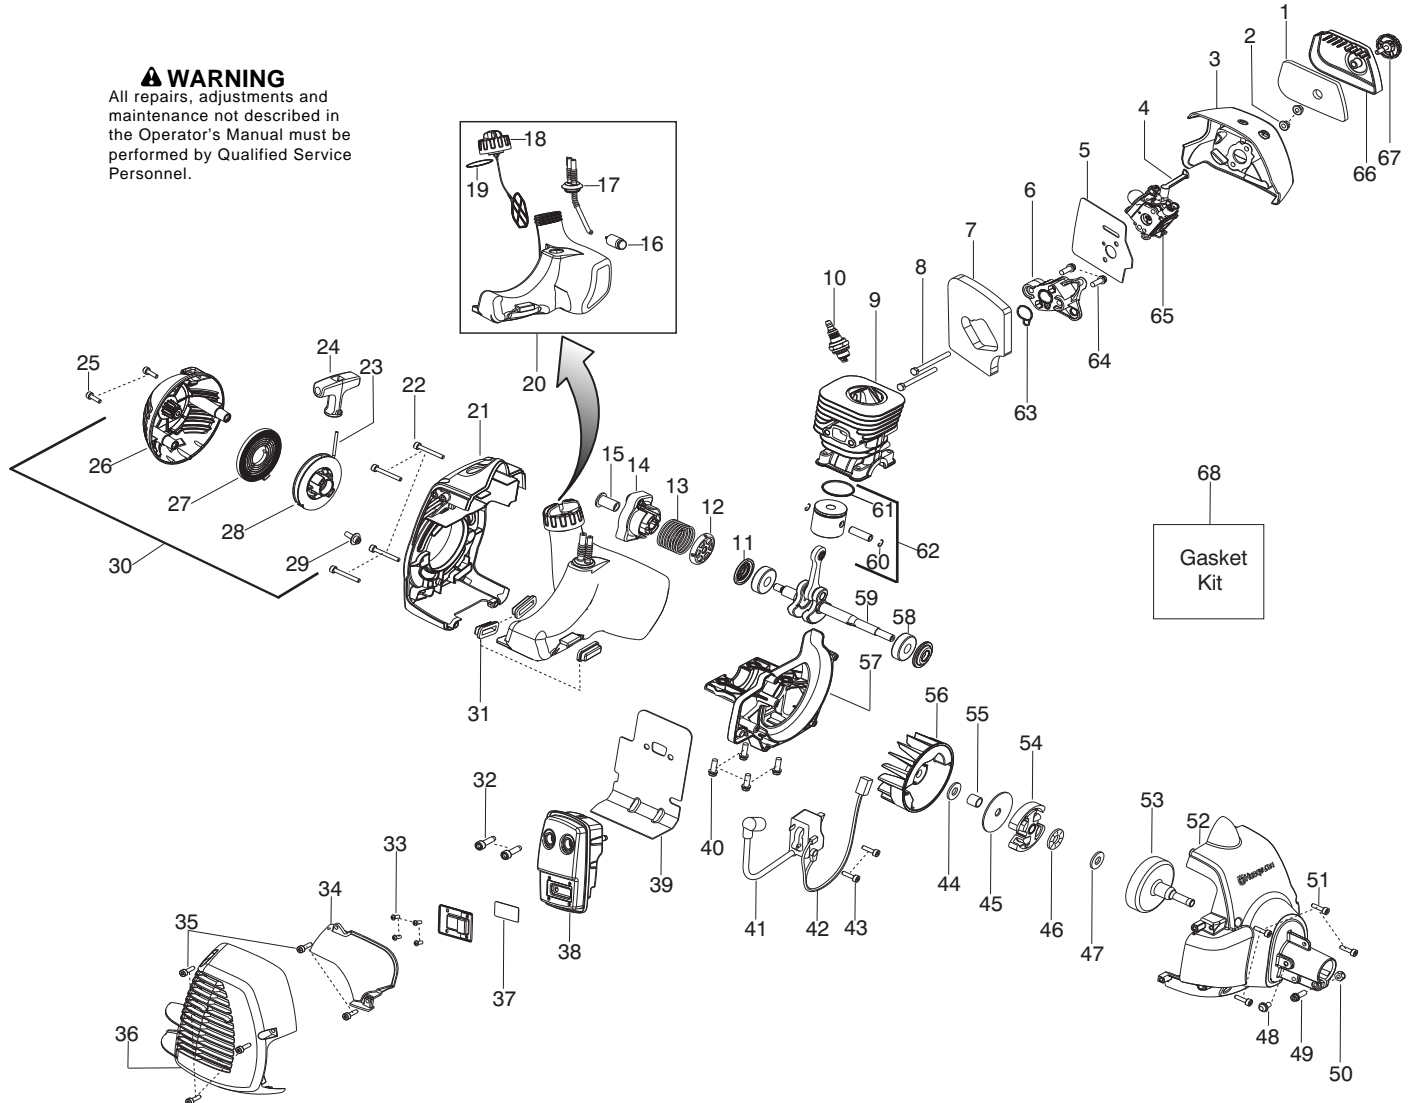

Parts List No. 545014337		Husqvarna® PARTS LIST	MODEL 125LDX ROW	
Date 9/14/09	Replaces 545014337 - 9/11/08		NOTE : Illustration may differ from actual model due to design changes.	Page: 2

WARNING

All repairs, adjustments and maintenance not described in the Operator's Manual must be performed by Qualified Service Personnel.

Ref.	Part No.	Description	Ref.	Part No.	Description	Ref.	Part No.	Description
1.	530150253	Filter	25.	530016426	Screw	48.	530016469	Screw
2.	530016101	Nut-Carb. Screw	26.	545081802	Kit-Starter Hsg./C'case (Incl. 25,30,57)	49.	530016470	Screw
3.	545084601	Air Box	27.	545029801	Kit-Starter Spring	50.	530015768	Locknut
4.	530057844	Lever - Choke	28.	545029701	Kit-Starter Pulley	51.	530016456	Screw
5.	545050402	Kit-Carb. Gasket (Incl. 7,63)	29.	530016468	Screw	52.	545017501	Assy-Fan Housing
6.	530035596	Adaptor-Carb.	30.	545106301	Assy-Starter Hsg.(Incl. 23,24,26,27,28,29)	53.	530150039	Assy-Clutch Drum
7. ✓	545008084	Kit-Gasket (foam)	31.	530059780	Isolator-Tank	54.	545050405	Kit-Clutch Assy.
8.	530016400	Bolt	32.	530058982	Bolt-Muffler	55.	530057852	Spacer
9.	545001001	Cylinder	33.	530015496	Screw	56.	530039242	Flywheel
10.	952030201	Plug-Spark (RCJ-8Y)	34.	530150440	Shield-Heat	57.	545054601	Crankcase
11.	545050403	Kit-Crankshaft seal	35.	530016449	Screw	58.	545013401	Bearing
12.	530016475	Washer-Starter	36.	545104901	Guard-Muffler	59.	545030001	Kit-Crankshaft
13.	545160301	Spring-Starter Cup	37.	545030501	Kit-Spark (Incl. 33)	60.	530015162	Retainer-Piston Pin
14.	545102303	Assy-Starter Cup	38.	545057502	Assy-Muffler	61.	530019283	Ring-Piston
15.	530059800	Coupling-Starter	39. ✓	545008084	Kit-Gasket-Paper Met.	62.	545030301	Kit-Piston (Incl. 60,61)
16.	530095646	Assy-Fuel Filter	40.	530015897	Screw	63. ✓	545008084	Kit-Gasket (adaptor seal)
17.	545081897	Kit-Fuel Line	41.	545046701	Module	64.	530015897	Screw
18.	530150350	Assy-Cap w/ret.(Incl. 19)	42.	530039227	Assy-Leadwire	65.	★★★★★	Kit-Carb. (Incl. 4,5)
19. ✓	545008084	Kit-Gasket O-ring - Fuel Cap	43.	530016456	Screw	66.	530057846	Cover-Air Box
20.	545105104	Assy-Fuel Tank (Incl. 16,17,18,19)	44.	530016463	Washer	67.	530059796	Assy-Knob
21.	530057851	Shroud-Rear	45.	530094189	Washer-Clutch	68. ✓	545008084	Kit-Gasket (Incl. 5,7,11,19,39,63)
22.	530016448	Screw	46.	545173401	Bearing - Thrust			
23.	545029901	Kit-Rope	47.	530016420	Washer - Thrust			
24.	530150318	Handle-Starter						
							Not Shown	
							530058709	Bulb-Purge

✓ = New Part Number For This IPL

★ = Refer to the Service Reference Indicated for more information.(Located at the END of the IPL)