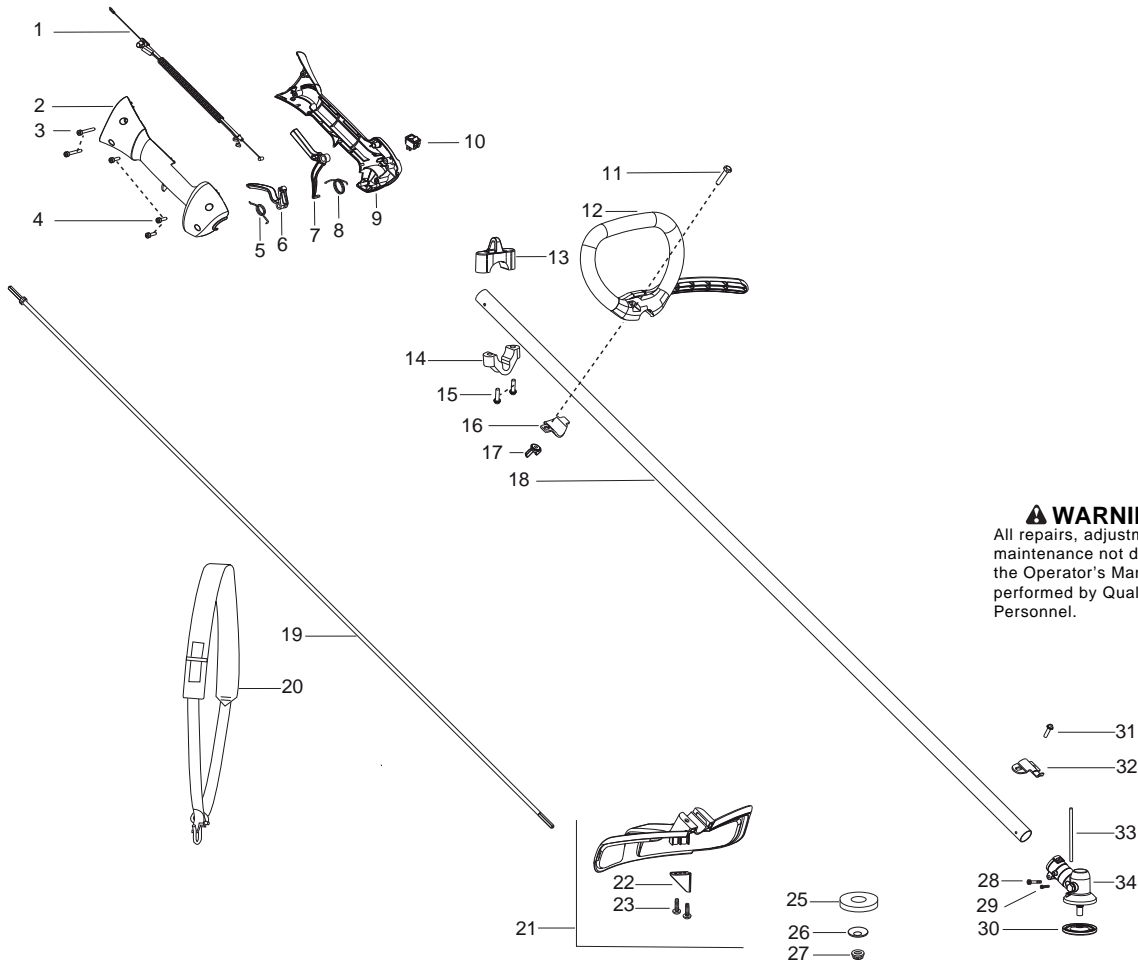

125RJ (EU,AUST,NZ)

Spare parts

Ersatzteile

Pièces détachées

Reserve onderdelen

Repuestos

Reservdelar

Parts List No. 545103434		 Husqvarna® PARTS LIST	MODEL 125RJ (EU/AUST/NZ)
Date 9/15/09	Replaced 545103434 - 9/11/08		NOTE : Illustration may differ from actual model due to design changes.

WARNING
All repairs, adjustments and maintenance not described in the Operator's Manual must be performed by Qualified Service Personnel.

Ref.	Part No.	Description	Ref.	Part No.	Description	Ref.	Part No.	Description
1.	545125301	Assy-Cable/Wire Harness	23.	530015814	Screw			
2.	545062001	Housing-Throttle - RH	25.	503890101	Cup - Support			
3.	530016448	Screw	26.	537285601	Support - Flange			
4.	530016449	Screw	27.	503856301	Locknut - Blade			
5.	530016454	Spring-Trigger	28.	530016014	Screw	Not Shown		
6.	545066001	Trigger	29.	545003902	Screw	545005911	Decal-Warning	
7.	530059804	Lockout-Throttle	30.	537234901	Driver Disc	537312901	Guard - Transport	
8.	545045601	Spring-Lockout	31.	530015771	Screw	530031159	Wrench-Hex	
9.	545067001	Housing-Thottle - LH	32.	530057554	Bracket - Shield	502114602	Wrench-Spark Plug	
10.	545049301	Switch	33.	502285901	Pin - Locking			
11.	530015820	Bolt	34.	530096295	Assy - Gearbox			
12.	545139701	Assy-Handle/J-Bar						
13.	545113301	Clamp-Harness (upper)						
14.	545056601	Clamp-Harness (lower)						
15.	530015940	Screw						
16.	530059185	Clamp - Handle						
17.	530016152	Wingnut						
18.	545081889	Kit-Driveshaft (Incl. 28,29,32,34)						
19.	★★★★★	Flexshaft						
20.	537216201	Harness-w/o warning						
21.	545030901	Kit-Shield (Incl. 22,23,31)						
22.	530052286	Limitier - Line						

✓ = New Part Number For This IPL

★★★★★ = Refer to the Service Reference Indicated for more information. (Located at the END of the IPL)

Parts List No. 545103434		 Husqvarna ® PARTS LIST	MODEL 125RJ (EU/AUST/NZ)
Date 9/15/09	Replaced 545103434 - 9/11/08		NOTE : Illustration may differ from actual model due to design changes.