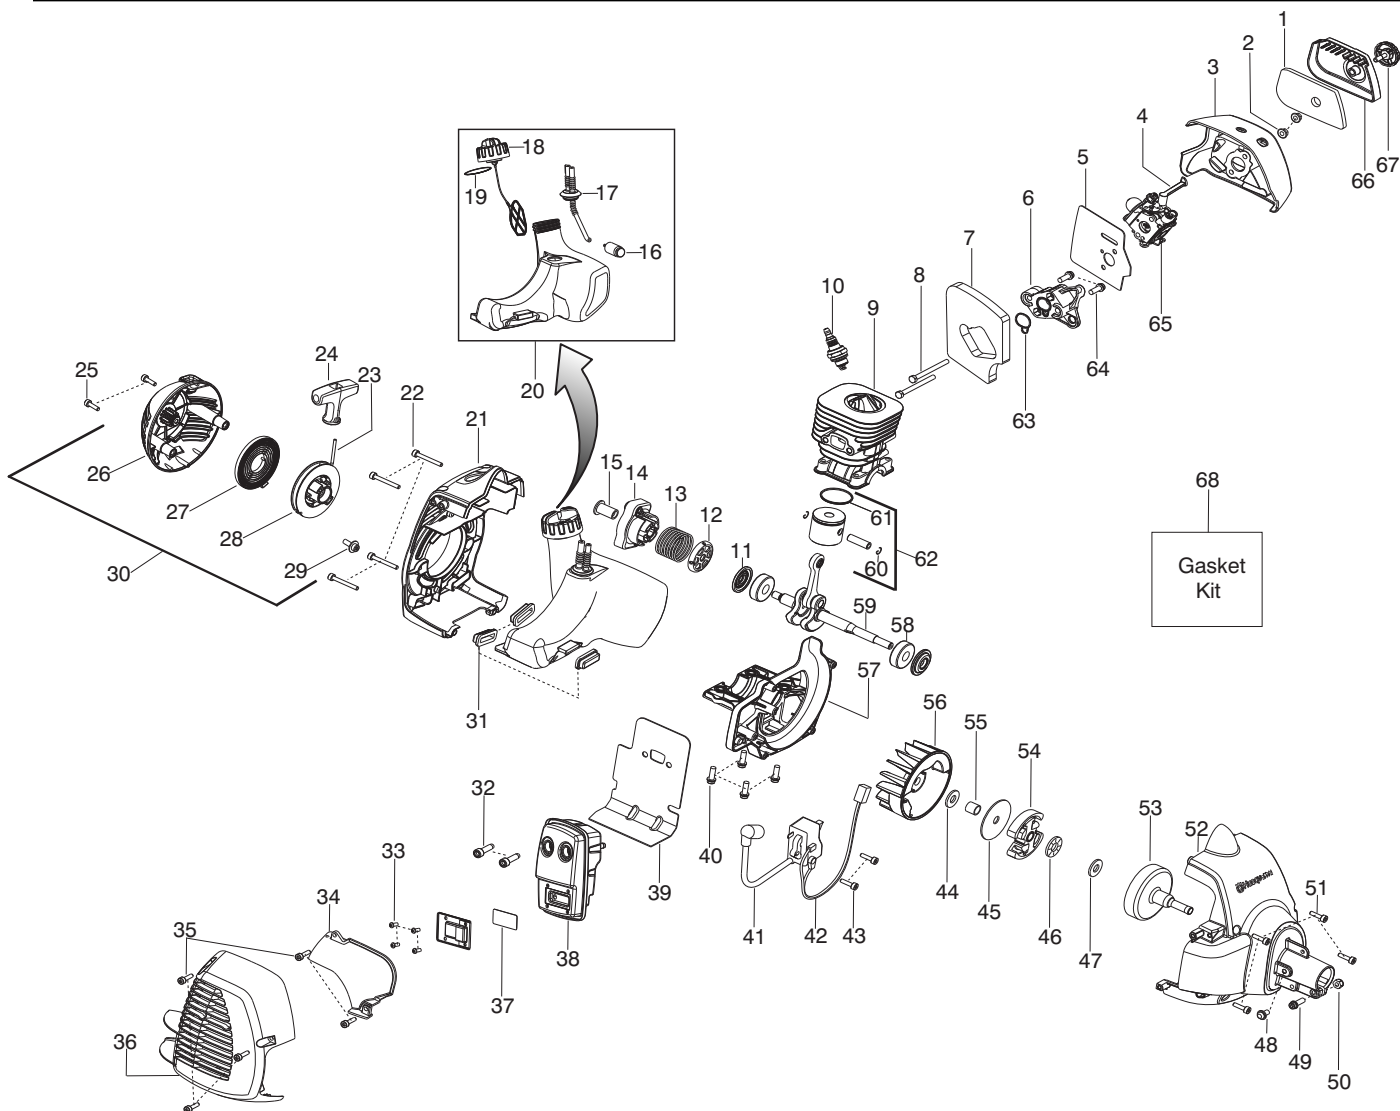

Ref.	Part No.	Description	Ref.	Part No.	Description	Ref.	Part No.	Description
1.	530150253	Filter	25.	530016426	Screw	49.	530016470	Screw
2.	530016101	Nut-Carb. Screw	26.	545029603	Starter Hsg. w/eyelet	50.	530015768	Nut
3.	545084601	Air Box	27.	545029801	Kit-Starter Spring	51.	530016456	Screw
4.	530057844	Lever - Choke	28.	545029701	Kit-Starter Pulley	52.	545017501	Assy-Fan Housing
5.	545050402	Kit-Carb. Gasket (Incl 7,63)	29.	530016468	Screw	53.	★★★★★	Assy-Clutch Drum
6.	530035596	Adaptor-Carb.	30.	545106301	Assy-Starter Hsg.(Incl. 23,24,26,27,28,29)	54.	545050405	Kit-Clutch Assy.
7. ✓	545008084	Kit-Gasket (foam)	31.	530059780	Isolator-Tank	55.	530057852	Spacer
8.	530016400	Bolt	32.	530058982	Bolt-Muffler	56.	530039242	Flywheel
9.	545001001	Cylinder	33.	530015496	Screw	57.	545054601	Crankcase
10.	952030201	Plug-Spark (RCJ-8Y)	34.	530150440	Shield-Heat	58.	545013401	Bearing
11.	545050403	Kit-Crankshaft seal	35.	530016449	Screw	59.	545030001	Kit-Crankshaft
12.	530016475	Washer-Starter	36.	545104901	Guard-Muffler	60.	530015162	Retainer-Piston Pin
13.	545160301	Spring-Starter Cup	37.	545030501	Kit-Spark (Incl. 33)	61.	530019283	Ring-Piston
14.	545102303	Assy-Starter Cup	38.	545057501	Assy-Muffler	62.	545030301	Kit-Piston (Incl. 60,61)
15.	530059800	Coupling-Starter	39. ✓	545008084	Kit-Gasket-Paper Met.	63. ✓	545008084	Kit-Gasket (adaptor seal)
16.	530095646	Assy-Fuel Filter	40.	530015897	Screw	64.	530015897	Screw
17.	545081897	Kit-Fuel Line	41.	545046701	Module	65.	★★★★★	Kit-Carb. (Incl. 4,5)
18.	530150350	Assy-Cap w/ret.(Incl. 19)	42.	530039227	Assy-Leadwire	66.	530057846	Cover-Air Box
19. ✓	545008084	Kit-Gasket O-ring - Fuel Cap	43.	530016456	Screw	67. ✓	530059796	Assy-Knob
20.	545105104	Assy-Fuel Tank (Incl. 16,17,18,19)	44.	530016463	Washer	68. ✓	545008084	Kit-Gasket (Incl. 5,7,11,19,39,63)
21.	530057851	Shroud-Rear	45.	530094189	Washer-Clutch			
22.	530016448	Screw	46.	545173401	Bearing - Thrust			
23.	545029901	Kit-Rope	47.	530016420	Washer - Thrust			
24.	530150318	Handle-Starter	48.	530016469	Screw			
							Not Shown	
							530058709	Bulb-Purge

✓ = New Part Number For This IPL

★★★★★ = Refer to the Service Reference Indicated for more information. (Located at the END of the IPL)