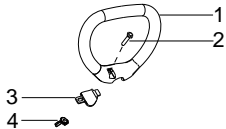

✓ = New Part Number For This IPL

★ = Refer to the Service Reference Indicated for more information.(Located at the END of the IPL)

<b>Parts List No.</b> 545103446		<b>Husqvarna</b> ® PARTS LIST	<b>MODEL</b> 125LDX (EU/AUST/NZ)
<b>Date</b> 9/15/09	<b>Replaces</b> 545103446 - 9/11/08		<b>NOTE</b> : Illustration may differ from actual model due to design changes.

\*\*\*\*\* **Service Reference** \*\*\*\*\*

Note : Due to product improvements, your unit may have a different carburetor.  
Please refer to the serial number on your unit and order the parts below.

Serial Number - 2007-202N and lower, please use the following parts:  
Page 2, Ref.# 65 - 545006060 Kit - Carburetor

Serial Number - 2007-202N and lower, please use the following parts:  
Ref.# 1 - 545180809 Kit - Loop Handle (Includes Hardware)  
Ref.# 2 - 530015820 Bolt  
Ref.# 3 - 530059185 Handle Clamp  
Ref.# 4 - 530016152 Wingnut

Serial Number - 2007-203N and higher, please use the following parts:  
Page 1, Ref.# 11 - 725238051 Screw  
Page 1, Ref.# 12 - 503879001 Knob  
Page 1, Ref.# 13 - 545144303 Assy - Loop Handle  
Page 1, Ref.# 14 - 503940301 Spacer  
Page 1, Ref.# 15 - 502197101 Nut - Square M6