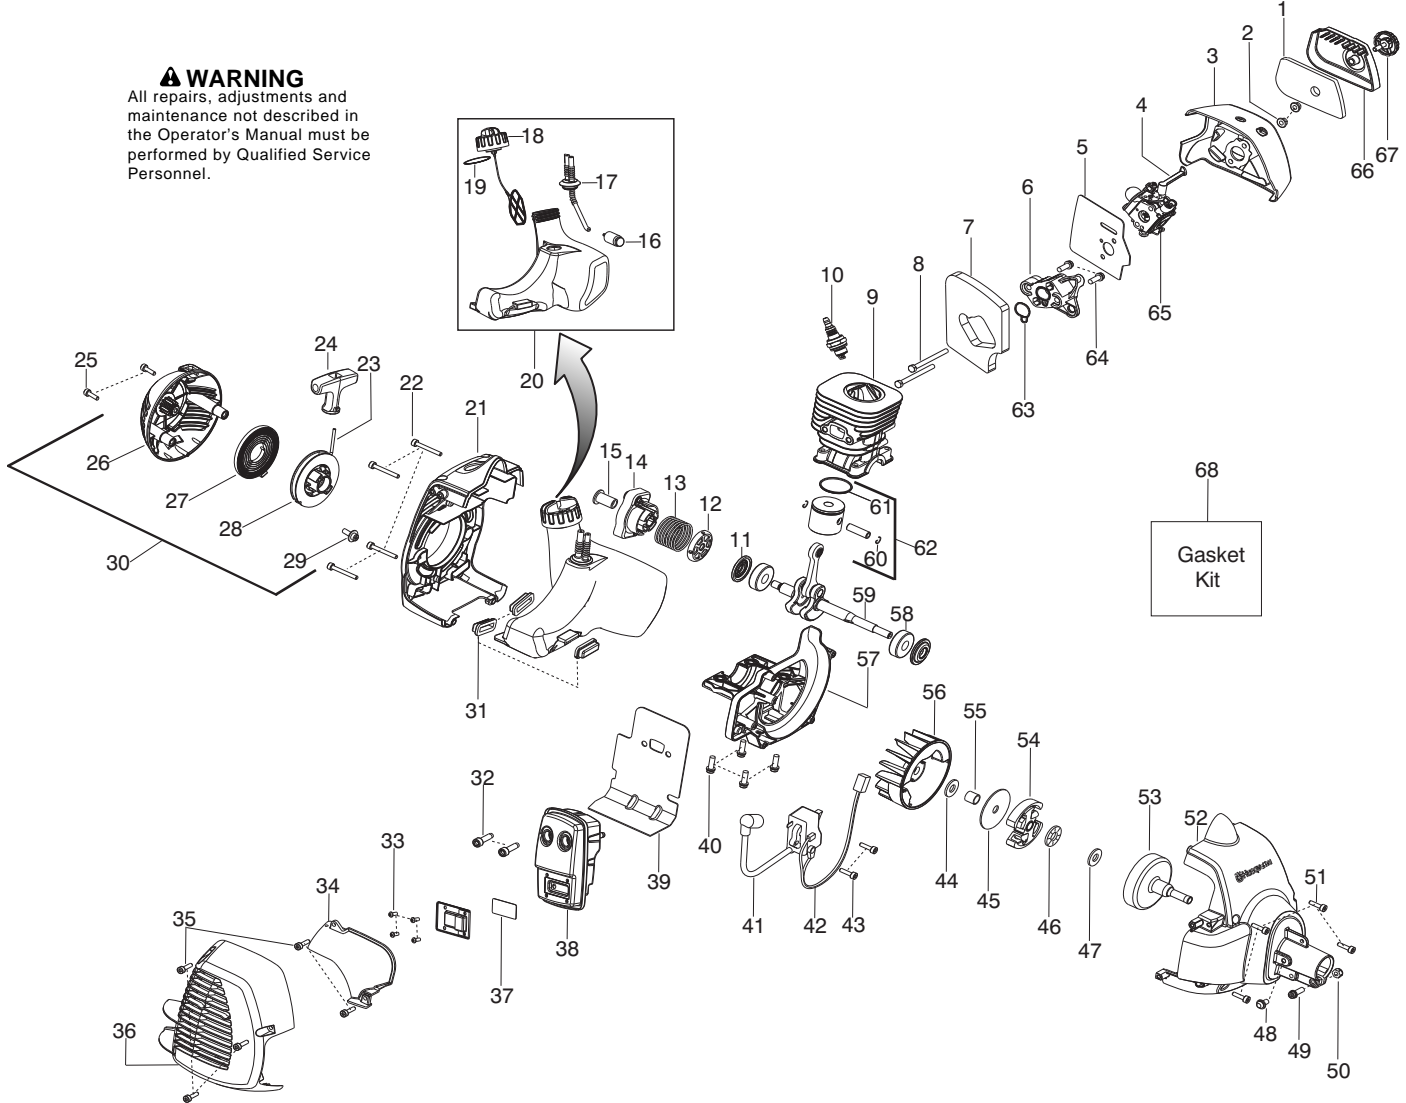

Parts List No. 545103446		Husqvarna® PARTS LIST	MODEL 125LDX (EU/AUST/NZ)	
Date 9/15/09	Replaces 545103446 - 9/11/08		NOTE : Illustration may differ from actual model due to design changes.	Page: 2

⚠ WARNING

All repairs, adjustments and maintenance not described in the Operator's Manual must be performed by Qualified Service Personnel.

Ref.	Part No.	Description	Ref.	Part No.	Description	Ref.	Part No.	Description
1.	530150253	Filter	25.	530016426	Screw	49.	530016470	Screw
2.	530016101	Nut-Carb. Screw	26.	545029603	Hsg.-Starter w/eyelet	50.	530015768	Nut
3.	545084601	Air Box	27.	545029801	Kit-Starter Spring	51.	530016456	Screw
4.	530057844	Lever - Choke	28.	545029701	Kit-Starter Pulley	52.	545017501	Assy-Fan Housing
5.	545050402	Kit-Carb. Gasket (Incl. 7,63)	29.	530016468	Screw	53.	530150039	Assy-Clutch Drum
6.	530035596	Adaptor-Carb.	30.	545106301	Assy-Starter Hsg.(Incl. 23,24,26,27,28,29)	54.	545050405	Kit-Clutch Assy.
7.	545008084	Kit-Gasket (foam)	31.	530059780	Isolator-Tank	55.	530057852	Spacer
8.	530016400	Bolt	32.	530058982	Bolt-Muffler	56.	530039242	Flywheel
9.	545001001	Cylinder	33.	530015496	Screw	57.	545054601	Crankcase
10.	952030201	Plug-Spark (RCJ-8Y)	34.	530150440	Shield-Heat	58.	545013401	Bearing
11.	545050403	Kit-Crankshaft seal	35.	530016449	Screw	59.	545030001	Kit-Crankshaft
12.	530016475	Washer-Starter	36.	545104901	Guard-Muffler	60.	530015162	Retainer-Piston Pin
13.	545160301	Spring-Starter Cup	37.	545030501	Kit-Spark (Incl. 33)	61.	530019283	Ring-Piston
14.	545102303	Assy-Starter Cup	38.	545057501	Assy-Muffler	62.	545030301	Kit-Piston (Incl. 60,61)
15.	530059800	Coupling-Starter	39.	545008084	Kit-Gasket-Paper Met.	63.	545008084	Kit-Gasket (adaptor seal)
16.	530095646	Assy-Fuel Filter	40.	530015897	Screw	64.	530015897	Screw
17.	545081897	Kit-Fuel Line	41.	545046701	Module	65.	★★★★★	Kit-Carb. (Incl. 4,5)
18.	530150350	Assy-Cap w/ret.(Incl. 19)	42.	530039227	Assy-Muffler	66.	530057846	Cover-Air Box
19.	545008084	Kit-Gasket O-ring - Fuel Cap	43.	530016456	Screw	67.	530059796	Assy-Knob
20.	545105104	Assy-Fuel Tank (Incl. 16,17,18,19)	44.	530016463	Washer	68.	545008084	Kit-Gasket (Incl. 5,7,11,19,39,63)
21.	530057851	Shroud-Rear	45.	530094189	Washer-Clutch	Not Shown		
22.	530016448	Screw	46.	545173401	Bearing - Thrust	530058709	Bulb-Purge	
23.	545029901	Kit-Rope	47.	530016420	Washer - Thrust			
24.	530150318	Handle-Starter	48.	530016469	Screw			

✓ = New Part Number For This IPL

★ = Refer to the Service Reference Indicated for more information.(Located at the END of the IPL)