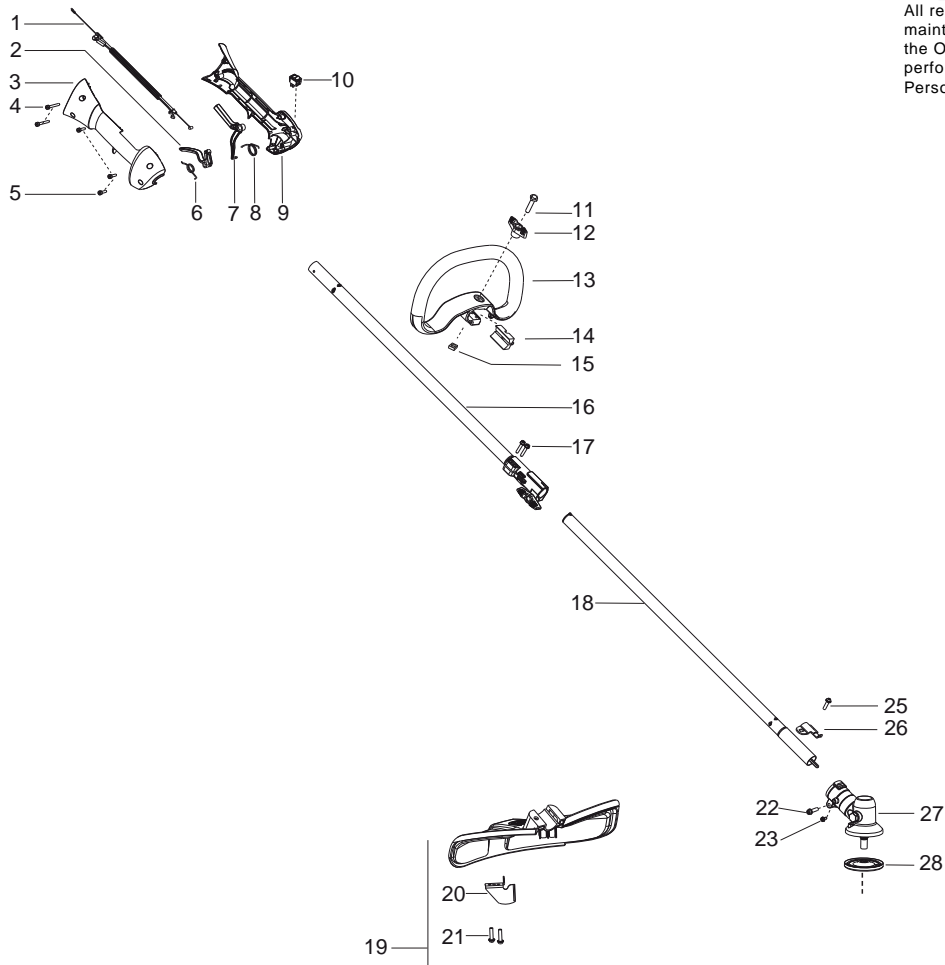

**⚠ WARNING**  
All repairs, adjustments and maintenance not described in the Operator's Manual must be performed by Qualified Service Personnel.

Ref.	Part No.	Description	Ref.	Part No.	Description
1.	545125301	Assy-Cable/Wire Harness	25.	530015771	Screw
2.	545066001	Trigger	26.	530057554	Bracket-Shield
3.	545062001	Housing-Throttle (RH)	27.	530096295	Assy-Gearbox
4.	530016448	Screw	28.	537234901	Driver Disc
5.	530016449	Screw	<b>Not Shown</b>		
6.	530016454	Spring-Trigger	545005914	Decal-Warning Shaft (upper)	
7.	530059804	Lockout-Throttle	545096701	Decal-Warning Shaft (lower)	
8.	545045601	Spring-Lockout	530031159	Wrench-Hex (5/32")	
9.	545067001	Housing-Throttle (LH)			
10.	545030601	Kit-Switch			
11.	★★★★★	Screw			
12.	★★★★★	Knob			
13.	★★★★★	Assy - Loop Handle			
14.	★★★★★	Spacer			
15.	★★★★★	Nut - Square M6			
16.	545081890	Kit-Driveshaft Upper (Incl. 17, & flex)			
17.	503200725	Screw			
18.	545006067	Kit-Lower Shaft (incl. flex,22,23,26,27 )			
19.	545030901	Kit-Shield (Incl. 20,21,25)			
20.	530052286	Limiters-Line			
21.	530015814	Screw			
22.	530016014	Screw			
23.	545003902	Screw			

✓ = New Part Number For This IPL

★ = Refer to the Service Reference Indicated for more information.(Located at the END of the IPL)

<b>Parts List No.</b> 545103446		<b>Husqvarna</b> ® PARTS LIST	<b>MODEL</b> 125LDX (EU/AUST/NZ)
<b>Date</b> 9/15/09	<b>Replaces</b> 545103446 - 9/11/08		<b>NOTE</b> : Illustration may differ from actual model due to design changes.