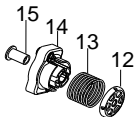

Parts List No. 545103450		Husqvarna® PARTS LIST	MODEL 124L (AUST/NZ)	
Date 10/09/09	Replaces 545103450 - 8/28/09		NOTE : Illustration may differ from actual model due to design changes.	Page: 3

***** **Service Reference** *****

Note : Due to product improvements, your unit may have a different carburetor.
Please refer to the serial number on your unit and order the parts below.

Serial Number - 2007-087N and lower, please use the following parts:
Page 2, Ref.# 63 - 545030401 Kit - Carburetor

Serial Number - 2007-088N thru 2007-333N, please use the following parts:
Page 2, Ref.# 63 - 545006060 Kit - Carburetor

Serial Number - 2007-334N and higher, please use the following parts:
Page 2, Ref.# 63 - 545081850 Kit - Carburetor

***** **Service Reference** *****

Note : Due to product improvements, your unit may have a different starter system.
Please refer to the serial number on your unit and order the parts below.

Serial Number - 2008-009N and lower, please use the following parts:
Ref.# 12,13,14,15 - 545180844 Kit - Starter System