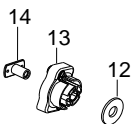

Serial Number - 2008-010N and higher, please use the following parts:
Page 2, Ref.# 12 - 530015828 Washer
Page 2, Ref.# 13 - 545102303 Assy - Starter Cup
Page 2, Ref.# 14 - 545099201 Coupling - Starter