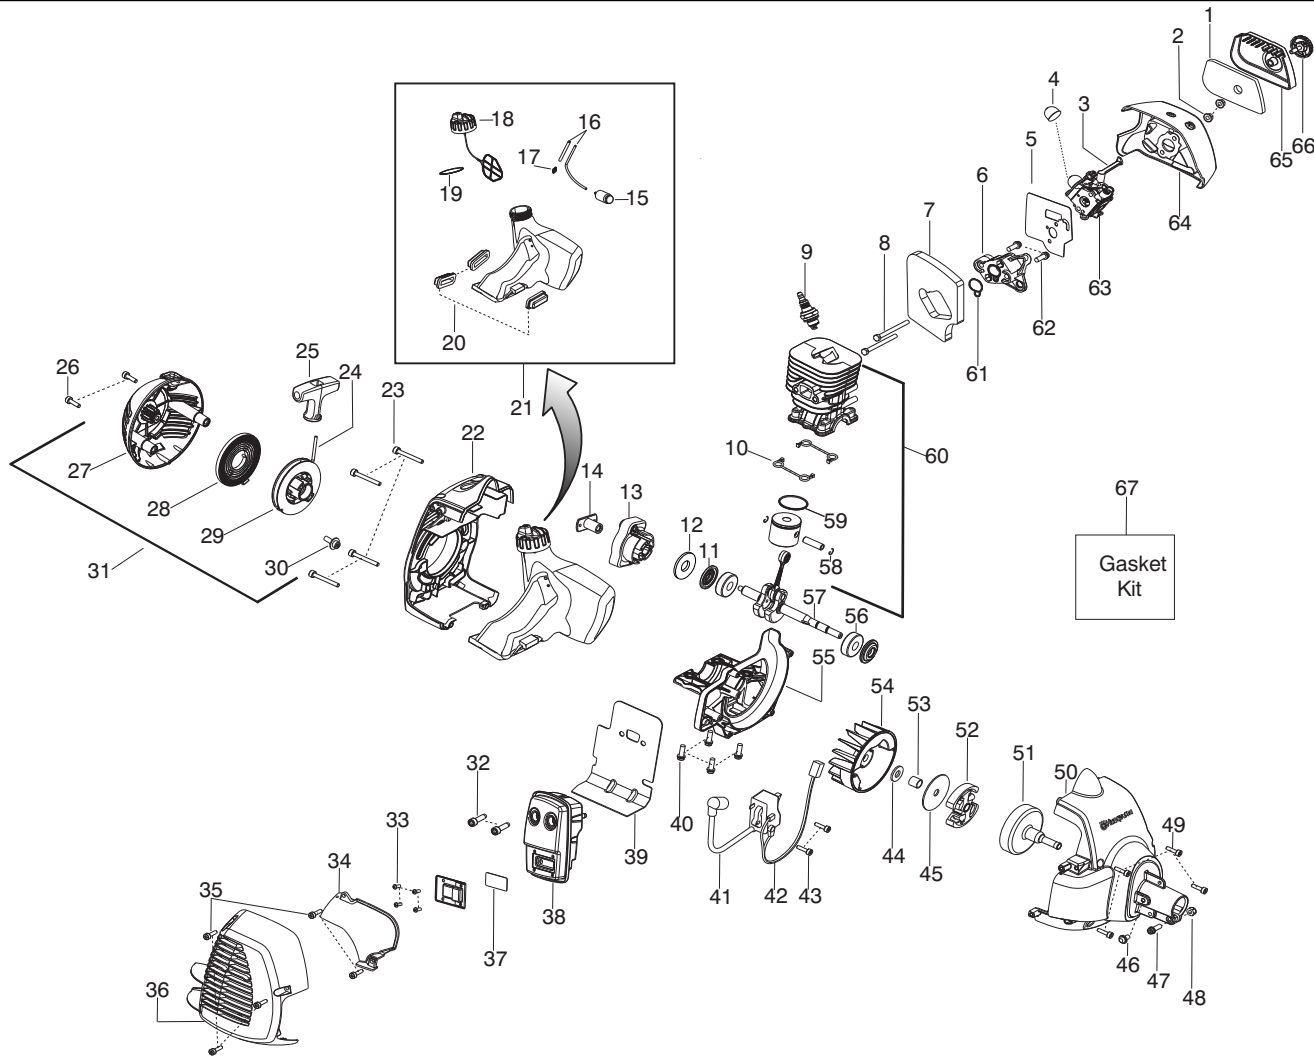

Ref.	Part No.	Description	Ref.	Part No.	Description	Ref.	Part No.	Description
1.	530150253	Filter	25.	530150318	Handle - Starter	47.	530016470	Screw
2.	530016101	Nut - Carb. Screw	26.	530016426	Screw	48.	530015768	Nut
3.	530057844	Lever - Choke	27.	545029603	Starter Hsg. w/eyelet	49.	530016456	Screw
4.	530058709	Bulb - Purge	28.	545029801	Kit - Starter Spring	50.	545017501	Assy - Fan Housing
5.	545008086	Kit-Carb. Gasket (Incl 7,63)	29.	545029701	Kit - Starter Pulley	51.	530150039	Assy - Clutch Drum
6.	530035596	Adaptor - Carb.	30.	530016468	Screw	52.	545050405	Kit - Clutch Assy.
7.	545008084	Foam - Gasket (kit)	31.	545106301	Assy-Starter Hsg.(Incl. 24,25,27,28,29,30)	53.	530057852	Spacer
8.	530016400	Bolt	32.	530058982	Bolt - Muffler	54.	530039242	Flywheel
9.	952030249	Plug - Spark (RCJ-6Y)	33.	530015241	Screw	55.	★★★★★	Crankcase - cast
10.	545008084	Seal - Cylinder (kit)	34.	530150440	Shield - Heat	56.	545013401	Bearing
11.	545008084	Seal - Crankshaft (kit)	35.	530016449	Screw	57.	★★★★★	Crankshaft - Assy
12.	★★★★★	Washer	36.	545104901	Guard - Muffler	58.	530015162	Retainer - Piston Pin
13.	★★★★★	Assy - Starter Cup	37.	545030501	Kit - Muffler (Incl. 33)	59.	530019283	Ring - Piston
14.	★★★★★	Coupling - Starter	38.	574031501	Kit - Muffler (Incl. 32,33,37,39)	60.	★★★★★	Kit - Cyl./Piston (Incl. 60,61)
15.	530095646	Assy - Fuel Filter	39.	545008084	Gasket-Paper Met.(kit)	61.	545008084	Seal - adaptor (kit)
16.	530069599	Kit - Fuel Line (Incl. 17)	40.	530015897	Screw	62.	530015897	Screw
17.	530023877	Fitting - Fuel Line	41.	530039224	Module	63.	★★★★★	Kit - Carb. (Incl. 3,4,5)
18.	530150350	Assy - Cap w/ret.(Incl. 19)	42.	530039227	Assy - Leadwire	64.	545084601	Airbox
19.	545008084	O-Ring - Fuel Cap (kit)	43.	530016456	Screw	65.	530057846	Cover - Air Box
20.	530059780	Isolator - Fuel Tank	44.	530016463	Washer	66.	530059796	Assy - Knob
21.	545180870	Kit - Fuel Tank (Incl. 15,16,17,18,19,20)	45.	530094189	Washer - Clutch	67.	545008084	Kit - Gasket (Incl. 5,7,10,11,19,39,61)
22.	530057851	Shroud - Rear	46.	530016469	Screw			
23.	530016448	Screw						
24.	545029901	Kit - Rope						