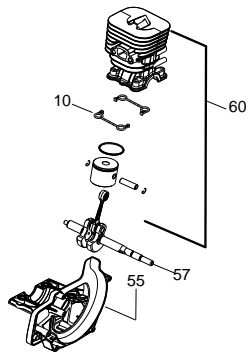

✓ = New Part Number For This IPL

★ = Refer to the Service Reference Indicated for more information.(Located at the END of the IPL)

Parts List No. 545103450		Husqvarna ® PARTS LIST	MODEL 124L (AUST/NZ)
Date 10/09/09	Replaces 545103450 - 8/28/09		NOTE : Illustration may differ from actual model due to design changes.

Serial Number - 2008-010N and higher, please use the following parts:
Page 2, Ref.# 12 - 530015828 Washer
Page 2, Ref.# 13 - 545102303 Assy - Starter Cup
Page 2, Ref.# 14 - 545099201 Coupling - Starter

Parts List No. 545103450		Husqvarna ® PARTS LIST	MODEL 124L (AUST/NZ)
Date 10/09/09	Replaces 545103450 - 8/28/09		NOTE : Illustration may differ from actual model due to design changes.

***** **Service Reference** *****

Serial Number - 2009-001N and higher, please use the following parts:
 Page 2, Ref.# 10 - 545008084 Seal - Cylinder (kit)
 Page 2, Ref.# 55 - 545195601 Crankcase
 Page 2, Ref.# 57 - 545220101 Assy-Crankshaft
 Page 2, Ref.# 60 - 545008082 Kit - Cylinder / Piston