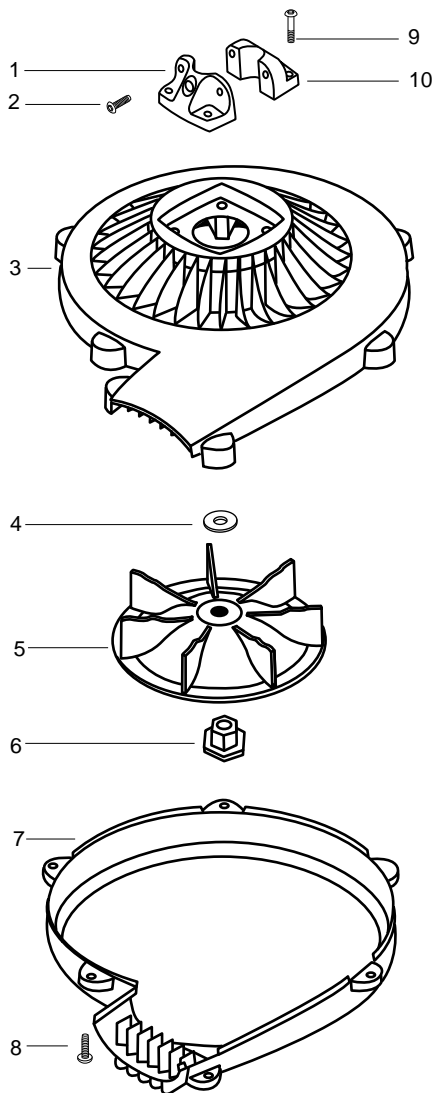

LDX Blower Att.

Spare parts

Ersatzteile

Pièces détachées

Reserve onderdelen

Repuestos

Reservdelar

Parts List No. 545103455		UNIVERSAL PARTS LIST	MODEL LDX Blower Att.
Date 2/02/10	Replaces 545103455 - 6/13/07		NOTE : Illustration may differ from actual model due to design changes.

TYPE 1

▲ WARNING
All repairs, adjustments and maintenance not described in the Operator's Manual must be performed by Qualified Service Personnel.

Ref.	Part No.	Description	Ref.	Part No.	Description
1.	530096026	Clamp - Right			
2.	530015814	Screw			
3.	530096042	Housing - Blower (Upper)			
4.	530016389	Washer			
5.	530055123	Impeller			
6.	530095893	Arbor - Impeller			
7.	530095892	Housing - Blower (Lower)			
8.	530016273	Screw			
9.	530016179	Screw			
10.	530096025	Clamp - Left			
11.	545006081	Kit - Lower Driveshaft (Incl. Flex)			
				Not Shown	
				545002807	Decal-Shaft Warning

✓ = New Part Number For This IPL

★ = Refer to the Service Reference Indicated for more information.(Located at the END of the IPL)

Parts List No. 545103455		UNIVERSAL PARTS LIST	MODEL LDX Blower Att.
Date 2/02/10	Replaces 545103455 - 6/13/07		NOTE : Illustration may differ from actual model due to design changes.

TYPE 2

⚠ WARNING
All repairs, adjustments and maintenance not described in the Operator's Manual must be performed by Qualified Service Personnel.

Ref.	Part No.	Description	Ref.	Part No.	Description
1.	530096026	Clamp - Right			
2.	530015814	Screw			
3.	530096042	Housing - Blower (Upper)			
4.	530016389	Washer			
5.	530055123	Impeller		545002807	Decal-Shaft Warning
6.	530095893	Arbor - Impeller			
7.	530095892	Housing - Blower (Lower)			
8.	530016273	Screw			
9.	530016179	Screw			
10.	530096025	Clamp - Left			
11.	545006081	Kit - Lower Driveshaft (Incl. Flex)			