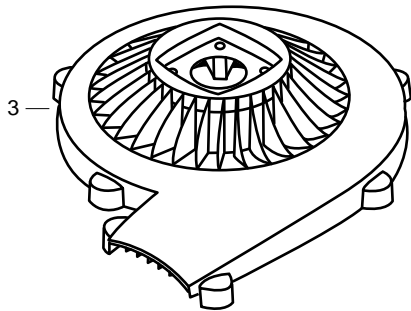

LDX Blower Att.

Spare parts

Ersatzteile

Pièces détachées

Reserve onderdelen

Repuestos

Reservdelar

Parts List No. 545103455		UNIVERSAL PARTS LIST	MODEL LDX Blower Att.
Date 2/02/10	Replaces 545103455 - 6/13/07		NOTE : Illustration may differ from actual model due to design changes.

TYPE 1

▲ WARNING
All repairs, adjustments and maintenance not described in the Operator's Manual must be performed by Qualified Service Personnel.

Ref.	Part No.	Description	Ref.	Part No.	Description
1.	530096026	Clamp - Right			
2.	530015814	Screw			
3.	530096042	Housing - Blower (Upper)			
4.	530016389	Washer			
5.	530055123	Impeller			
6.	530095893	Arbor - Impeller			
7.	530095892	Housing - Blower (Lower)			
8.	530016273	Screw			
9.	530016179	Screw			
10.	530096025	Clamp - Left			
11.	545006081	Kit - Lower Driveshaft (Incl. Flex)			
				Not Shown	
				545002807	Decal-Shaft Warning

✓ = New Part Number For This IPL

★ = Refer to the Service Reference Indicated for more information.(Located at the END of the IPL)

Parts List No. 545103455		UNIVERSAL PARTS LIST	MODEL LDX Blower Att.
Date 2/02/10	Replaces 545103455 - 6/13/07		NOTE : Illustration may differ from actual model due to design changes.

TYPE 2

⚠ WARNING
All repairs, adjustments and maintenance not described in the Operator's Manual must be performed by Qualified Service Personnel.

Ref.	Part No.	Description	Ref.	Part No.	Description
1.	530096026	Clamp - Right			
2.	530015814	Screw			
3.	530096042	Housing - Blower (Upper)			
4.	530016389	Washer			
5.	530055123	Impeller		545002807	Decal-Shaft Warning
6.	530095893	Arbor - Impeller			
7.	530095892	Housing - Blower (Lower)			
8.	530016273	Screw			
9.	530016179	Screw			
10.	530096025	Clamp - Left			
11.	545006081	Kit - Lower Driveshaft (Incl. Flex)			