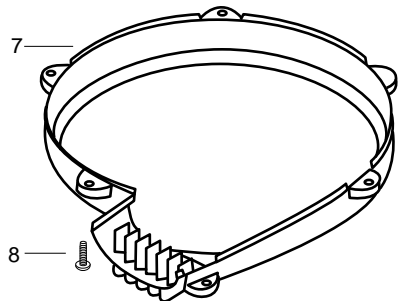

LDX Blower Att.

Spare parts

Ersatzteile

Pièces détachées

Reserve onderdelen

Repuestos

Reservdelar

Parts List No. 545103455		UNIVERSAL PARTS LIST	MODEL LDX Blower Att.
Date 2/02/10	Replaces 545103455 - 6/13/07		NOTE : Illustration may differ from actual model due to design changes.

TYPE 1

▲ WARNING
All repairs, adjustments and maintenance not described in the Operator's Manual must be performed by Qualified Service Personnel.

Ref.	Part No.	Description	Ref.	Part No.	Description
1.	530096026	Clamp - Right			
2.	530015814	Screw			
3.	530096042	Housing - Blower (Upper)			
4.	530016389	Washer			
5.	530055123	Impeller			
6.	530095893	Arbor - Impeller			
7.	530095892	Housing - Blower (Lower)			
8.	530016273	Screw			
9.	530016179	Screw			
10.	530096025	Clamp - Left			
11.	545006081	Kit - Lower Driveshaft (Incl. Flex)			
				Not Shown	
				545002807	Decal-Shaft Warning

✓ = New Part Number For This IPL

★ = Refer to the Service Reference Indicated for more information.(Located at the END of the IPL)

Parts List No. 545103455		UNIVERSAL PARTS LIST	MODEL LDX Blower Att.
Date 2/02/10	Replaces 545103455 - 6/13/07		NOTE : Illustration may differ from actual model due to design changes.

TYPE 2

⚠ WARNING
All repairs, adjustments and maintenance not described in the Operator's Manual must be performed by Qualified Service Personnel.

Ref.	Part No.	Description	Ref.	Part No.	Description
1.	530096026	Clamp - Right			
2.	530015814	Screw			
3.	530096042	Housing - Blower (Upper)			
4.	530016389	Washer			
5.	530055123	Impeller		545002807	Decal-Shaft Warning
6.	530095893	Arbor - Impeller			
7.	530095892	Housing - Blower (Lower)			
8.	530016273	Screw			
9.	530016179	Screw			
10.	530096025	Clamp - Left			
11.	545006081	Kit - Lower Driveshaft (Incl. Flex)			