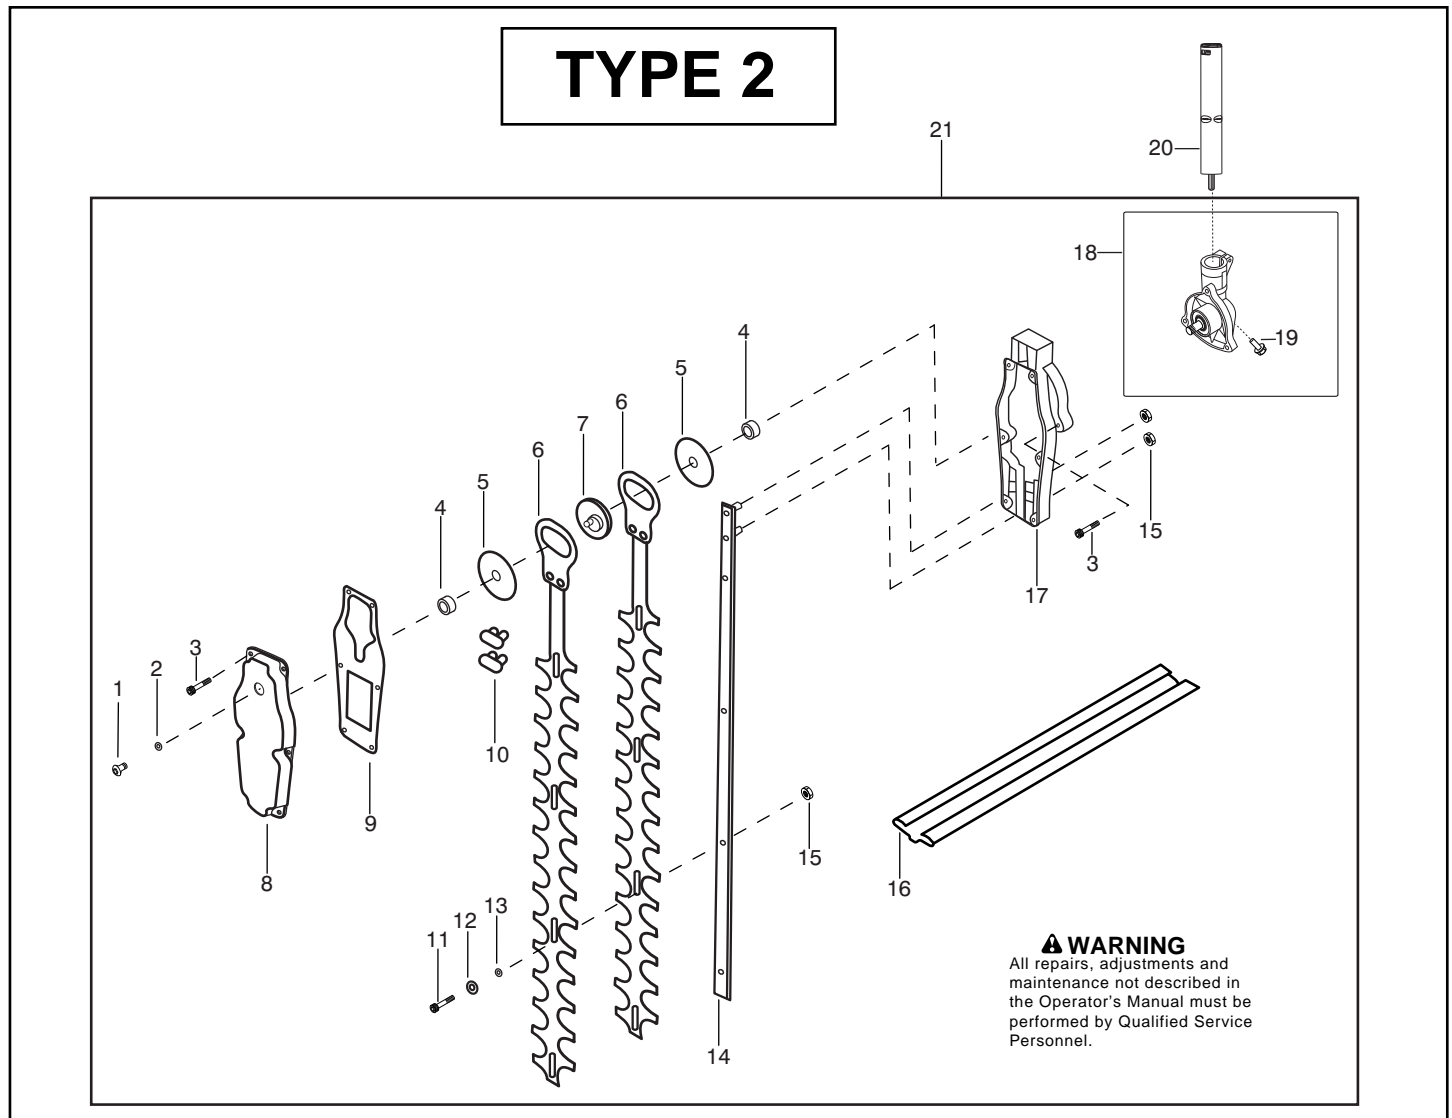

Parts List No. 545103475		UNIVERSAL PARTS LIST	MODEL LDX Hedge Trimmer Att.
Date 7/27/11	Replaces 545103475 - 2/02/10		NOTE : Illustration may differ from actual model due to design changes.

Ref.	Part No.	Description	Ref.	Part No.	Description
1.	530016423	Socket Screw (M8 x 8)	20.	545081846	Kit - Assy Driveshaft
2.	545145448	O-Ring (S7)	21.	545081851	Kit - Assy Gearcase GHT (Incl. 1,2,3,4,5,6,7,8,9,10,11,12,13,14, 15,16,17,18,19)
3.	545145422	Socket Screw Flange (M5 x 15)	Not Shown		
4.	545145529	Bushing			
5.	545145530	Fixing Plate		-----	Manual
6.	545145535	Cutter B		545146936	Scan
7.	545145531	Gear		545146935	Euro
8.	545145534	Cam Case Cover		545146934	Euro 3
9.	545145533	Packing		545146938	Euro 4
10.	545145532	Felt Packing		545146937	Turkish
11.	545145537	Step Bolt (20L)			
12.	545145538	Conical Spring Washer (M6)			
13.	545145539	Cutter Washer (M6)			
14.	545145536	Cutter Guide			
15.	545145429	Hexagon Nut Flange (M6)			
16.	530057997	Cover			
17.	545145528	Cam Case			
18.	545145526	Assy - Gearcase (Incl. 19)			
19.	545145527	Hexagon Bolt (M8 x 10)			

✓ = New Part Number For This IPL

★ = Refer to the Service Reference Indicated for more information.(Located at the END of the IPL)

Parts List No. 545103475		UNIVERSAL PARTS LIST	MODEL LDX Hedge Trimmer Att.
Date 7/27/11	Replaces 545103475 - 2/02/10		NOTE : Illustration may differ from actual model due to design changes.

✓ = New Part Number For This IPL

★ = Refer to the Service Reference Indicated for more information.(Located at the END of the IPL)

TYPE 1,2

Ref.	Part No.	Description
1.	725238051	Bolt - Hex
2.	734115201	Washer - Flat (M6)
3.	503216816	Screw
4.	544118904	Assy - Handguard (Incl. warning decal)
Not Shown		
	544044102	Decal - Warning
	530031159	Hex Wrench (5/32")