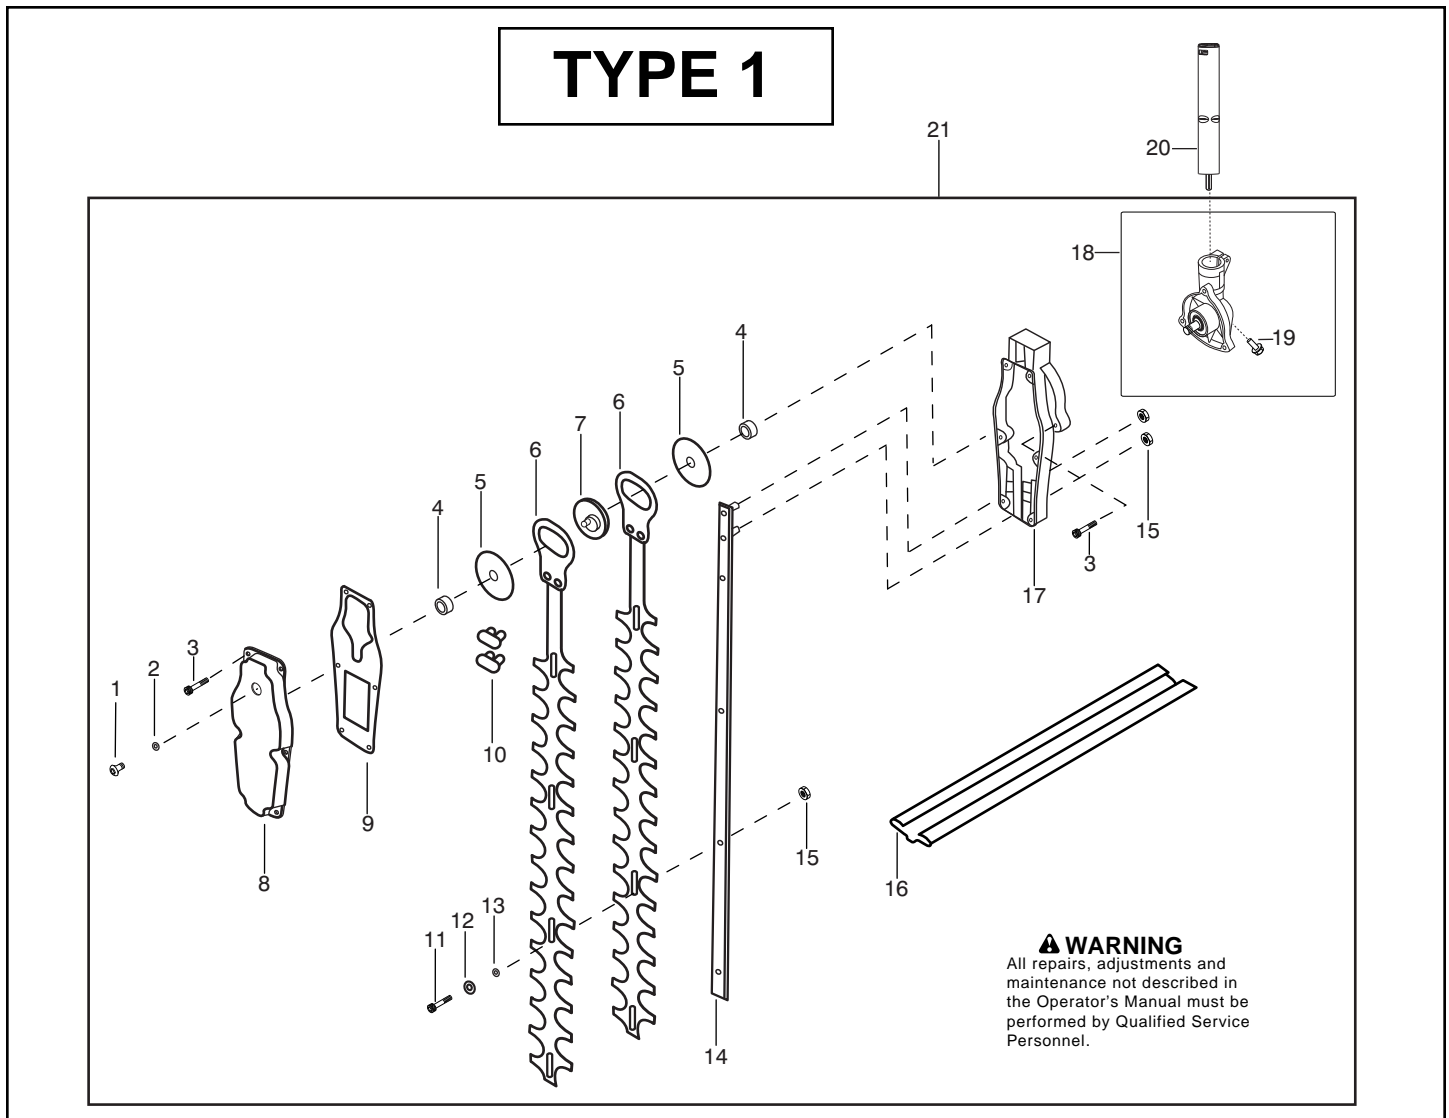

Parts List No. 545103475		UNIVERSAL PARTS LIST	MODEL LDX Hedge Trimmer Att.
Date 7/27/11	Replaces 545103475 - 2/02/10		NOTE : Illustration may differ from actual model due to design changes.

Ref.	Part No.	Description	Ref.	Part No.	Description
1.	530016423	Socket Screw (M8 x 8)	20.	545081846	Kit - Assy Driveshaft
2.	545145448	O-Ring (S7)	21.	545081851	Kit - Assy Gearcase GHT (Incl. 1,2,3,4,5,6,7,8,9,10,11,12,13,14, 15,16,17,18,19)
3.	545145422	Socket Screw Flange (M5 x 15)	Not Shown		
4.	545145529	Bushing			
5.	545145530	Fixing Plate		-----	Manual
6.	545145535	Cutter B		545146936	Scan
7.	545145531	Gear		545146935	Euro
8.	545145534	Cam Case Cover		545146934	Euro 3
9.	545145533	Packing		545146938	Euro 4
10.	545145532	Felt Packing		545146937	Turkish
11.	545145537	Step Bolt (20L)			
12.	545145538	Conical Spring Washer (M6)			
13.	545145539	Cutter Washer (M6)			
14.	545145536	Cutter Guide			
15.	545145429	Hexagon Nut Flange (M6)			
16.	530057997	Cover			
17.	545145528	Cam Case			
18.	545145526	Assy - Gearcase (Incl. 19)			
19.	545145527	Hexagon Bolt (M8 x 10)			

✓ = New Part Number For This IPL

★ = Refer to the Service Reference Indicated for more information.(Located at the END of the IPL)

Parts List No. 545103475		UNIVERSAL PARTS LIST	MODEL LDX Hedge Trimmer Att.
Date 7/27/11	Replaces 545103475 - 2/02/10		NOTE : Illustration may differ from actual model due to design changes.

✓ = New Part Number For This IPL

★ = Refer to the Service Reference Indicated for more information.(Located at the END of the IPL)

TYPE 1,2

Ref.	Part No.	Description
1.	725238051	Bolt - Hex
2.	734115201	Washer - Flat (M6)
3.	503216816	Screw
4.	544118904	Assy - Handguard (Incl. warning decal)
Not Shown		
	544044102	Decal - Warning
	530031159	Hex Wrench (5/32")