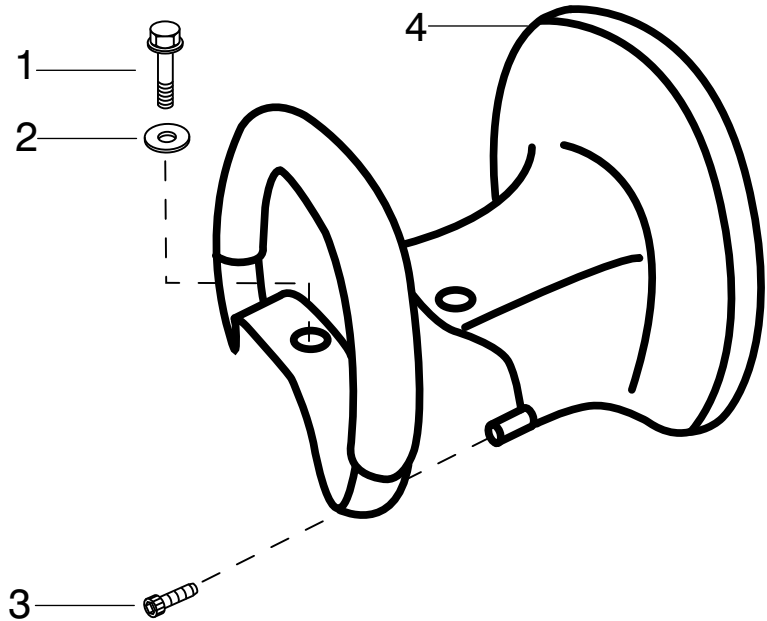

✓ = New Part Number For This IPL

★ = Refer to the Service Reference Indicated for more information.(Located at the END of the IPL)

Parts List No. 545103475		UNIVERSAL PARTS LIST	MODEL LDX Hedge Trimmer Att.
Date 7/27/11	Replaces 545103475 - 2/02/10		NOTE : Illustration may differ from actual model due to design changes.

Ref.	Part No.	Description	Ref.	Part No.	Description
1.	530016423	Socket Screw (M8 x 8)	20.	545081846	Kit - Assy Driveshaft
2.	545145448	O-Ring (S7)	21.	545081851	Kit - Assy Gearcase GHT (Incl. 1,2,3,4,5,6,7,8,9,10,11,12,13,14, 15,16,17,18,19)
3.	545145422	Socket Screw Flange (M5 x 15)	<div style="border: 1px solid black; padding: 5px; width: 100px; margin: 0 auto;">Not Shown</div>		
4.	545145529	Bushing			
5.	545145530	Fixing Plate			
6.	545145535	Cutter B			
7.	545145531	Gear			
8.	545145534	Cam Case Cover			
9.	545145533	Packing			
10.	545145532	Felt Packing			
11.	545145537	Step Bolt (20L)			
12.	545145538	Conical Spring Washer (M6)			
13.	545145539	Cutter Washer (M6)	-----		Manual
14.	545145536	Cutter Guide	115289710		Scan
15.	545145429	Hexagon Nut Flange (M6)	115289826		Euro
16.	530057997	Cover	115295126		Euro 3
17.	545145528	Cam Case	<input checked="" type="checkbox"/> 115440926		Euro 4
18.	545145526	Assy - Gearcase (Incl. 19)	115295326		Turkish
19.	545145527	Hexagon Bolt (M8 x 10)			

✓ = New Part Number For This IPL

★ = Refer to the Service Reference Indicated for more information.(Located at the END of the IPL)

TYPE 1,2

Ref.	Part No.	Description
1.	725238051	Bolt - Hex
2.	734115201	Washer - Flat (M6)
3.	503216816	Screw
4.	544118904	Assy - Handguard (Incl. warning decal)
Not Shown		
	544044102	Decal - Warning
	530031159	Hex Wrench (5/32")