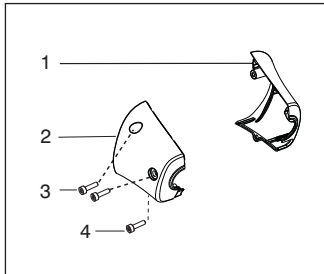

- Ref.# 1 - 574810701 - Nose Cone - LH
- Ref.# 2 - 574810301 - Nose Cone - RH
- Ref.# 3 - 530016449 - Screw
- Ref.# 4 - 530015805 - Screw

***** Service Reference *****

Note : Due to product improvements, your unit may have a different fan housing assembly.
Please refer to the serial number on your unit and order the parts below.