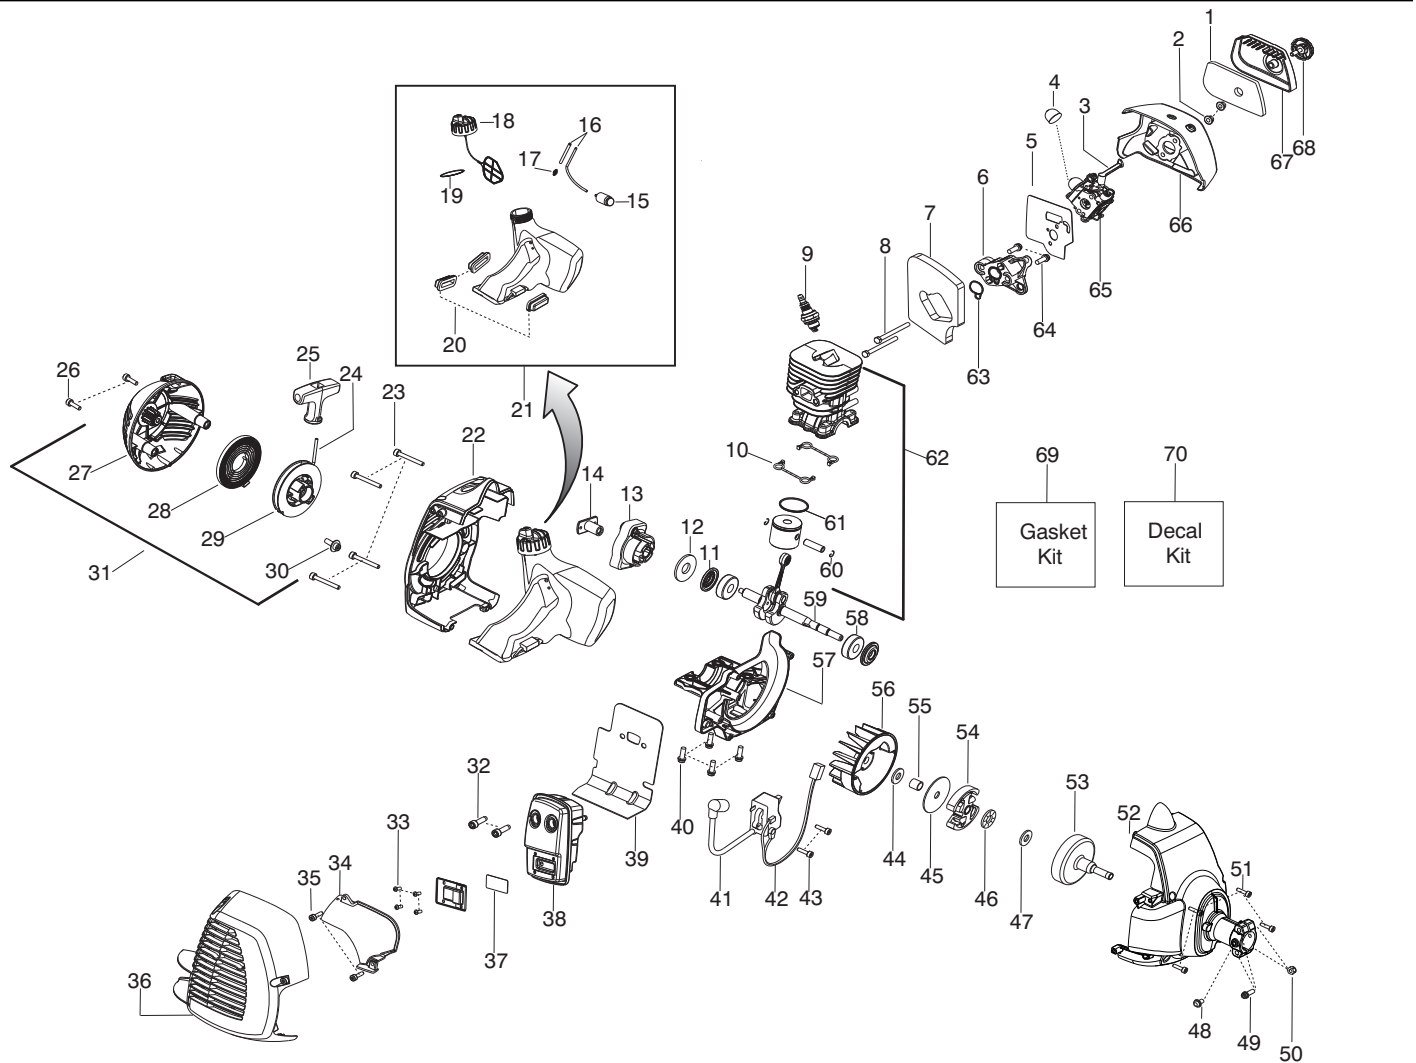

✓ = New Part Number For This IPL

★ = Refer to the Service Reference Indicated for more information.(Located at the END of the IPL)

<b>Parts List No.</b> 545192185		<b>Husqvarna</b> ® PARTS LIST	<b>MODEL</b> 124R (RoW)
<b>Date</b> 3/03/10	<b>Replaces</b> 545192185 - 10/09/09		<b>NOTE</b> : Illustration may differ from actual model due to design changes.