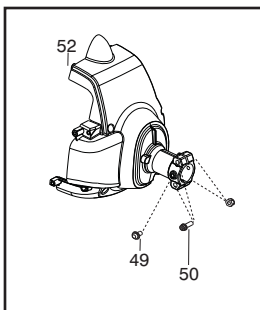

Serial Number - 2010-73N and higher, please use the following parts:

- Ref.# 49 - 530015805 - Screw
- Ref.# 50 - 530015774 - Screw
- Ref.# 52 - 545205201 - Assy. - Fan Housing