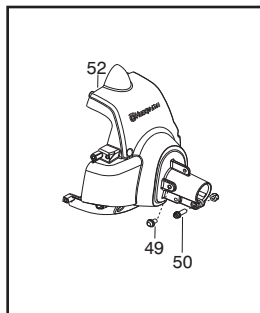

Serial Number - 2010-72N and lower, please use the following parts:

- Ref.# 49 - 530016469 - Screw
- Ref.# 50 - 530016470 - Screw
- Ref.# 52 - 545017501 - Assy. - Fan Housing