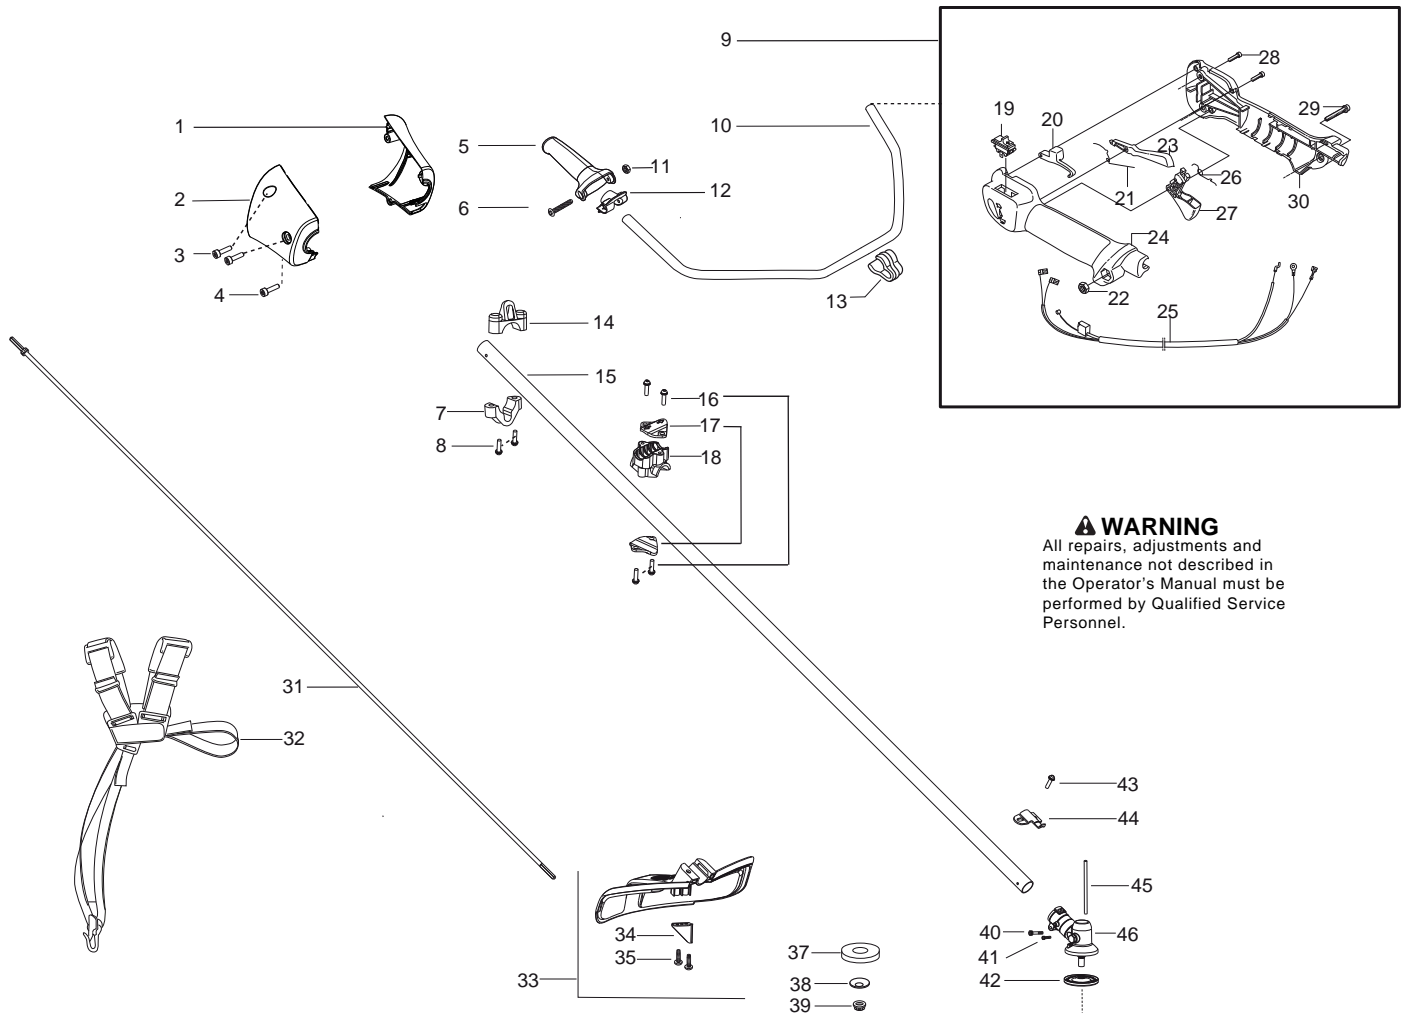

⚠ WARNING
All repairs, adjustments and maintenance not described in the Operator's Manual must be performed by Qualified Service Personnel.

Ref.	Part No.	Description	Ref.	Part No.	Description	Ref.	Part No.	Description
1. ✓	★	Nose Cone - LH	23.	506495101	Lockout - Throttle			
2. ✓	★	Nose Cone - RH	24.	537160203	Housing - Throttle -LH			
3. ✓	★	Screw	25.	545125801	Assy - Cable Wire			
4. ✓	★	Screw	26.	537174201	Spring - Trigger			
5.	537172802	Handle - Assist	27.	506495001	Trigger - Throttle			
6.	503200245	Bolt	28.	503216618	Screw			
7.	545056601	Clamp - Harness (lower)	29.	503200735	Screw			
8.	530015940	Screw	30.	537160301	Housing - Throttle - RH			
9.	545125501	Assy - Throttle Housing (Incl. 19,20,21,22,23,24, 25,26,27,28,29,30)	31.	545007507	Flexshaft			
			32.	537216301	Harness w/o warning			
			33.	545030901	Kit - Shield (Incl. 34,35,43)			
10.	502199503	Handlebar	34.	530052286	Limiters - Line			
11.	731231401	Nut	35.	530015814	Screw			
12.	537172901	Cover - Assist Handle	37.	503890101	Cup - Support			
13.	502211201	Clip - Handlebar	38.	537285601	Support - Flange			
14.	545113301	Clamp - Harness (upper)	39.	503856301	Locknut - Blade			
15. ✓	575776101	Kit - Driveshaft (Incl. 40,41,44,46)	40.	530016014	Screw			
16.	530015814	Screw	41.	545003902	Screw			
17.	530058563	Clamp - Bracket	42.	537234901	Driver Disc			
18.	545058501	Clamp 1" Handlebar	43.	530015771	Screw			
19.	537419001	Switch - Stop	44.	530057554	Bracket - Shield			
20. ✓	537160703	Lockout - Starter Throttle	45.	502285901	Pin - Locking			
21.	537174301	Spring - Lockout	46.	530096295	Assy - Gearbox			
22.	503221013	Nut						
							Not Shown	
							537312901	Guard - Transport
							530031159	Wrench - Hex
							502114602	Wrench - Spark Plug

✓ = New Part Number For This IPL

★ = Refer to the Service Reference Indicated for more information.(Located at the END of the IPL)