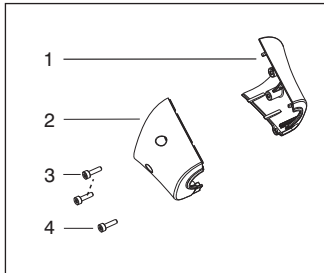

Parts List No. 545192185		Husqvarna® PARTS LIST	MODEL 124R (RoW)	
Date 3/03/10	Replaces 545192185 - 10/09/09		NOTE : Illustration may differ from actual model due to design changes.	Page: 3

***** Service Reference *****

Note : Due to product improvements, your unit may have a different nose cone assembly.
Please refer to the serial number on your unit and order the parts below.

Serial Number - 2010-72N and lower, please use the following parts:

- Ref.# 1 - 545036401 - Nose Cone - LH
- Ref.# 2 - 545036501 - Nose Cone - RH
- Ref.# 3 - 530016448 - Screw
- Ref.# 4 - 530016449 - Screw

Serial Number - 2010-73N and higher, please use the following parts: