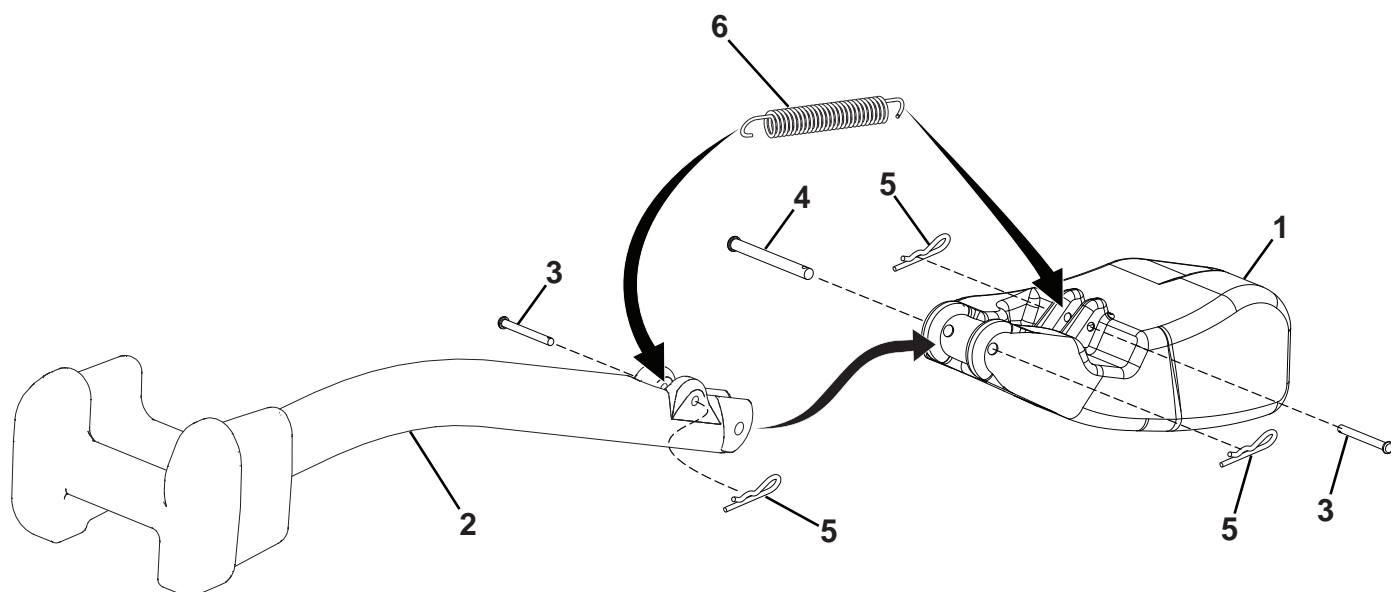

CT MODEL, 77CM

Spare parts

Ersatzteile

Pièces détachées

Reserve onderdelen

Repuestos

Reservdelar

MULCHER PLUG- - KIT NO. 96071002400

KEY NO.	PART NO.	DESCRIPTION
1	532 41 93-47	Plug, Mulch, SRD 30"
2	532 42 20-31	Handle, Mulch, SRD 30"
3	532 42 33-00	Pin, Clevis, 1/4 x 2-1/2
4	532 42 33-01	Pin, Clevis, 3/8 x 3 3/4
5	532 42 33-03	Hairpin, Soft, Zinc, .059 x 1.125
6	532 42 33-05	Spring, Mulch, Plug

NOTE: All component dimensions given in U.S. inches 1 inch = 25.4 mm