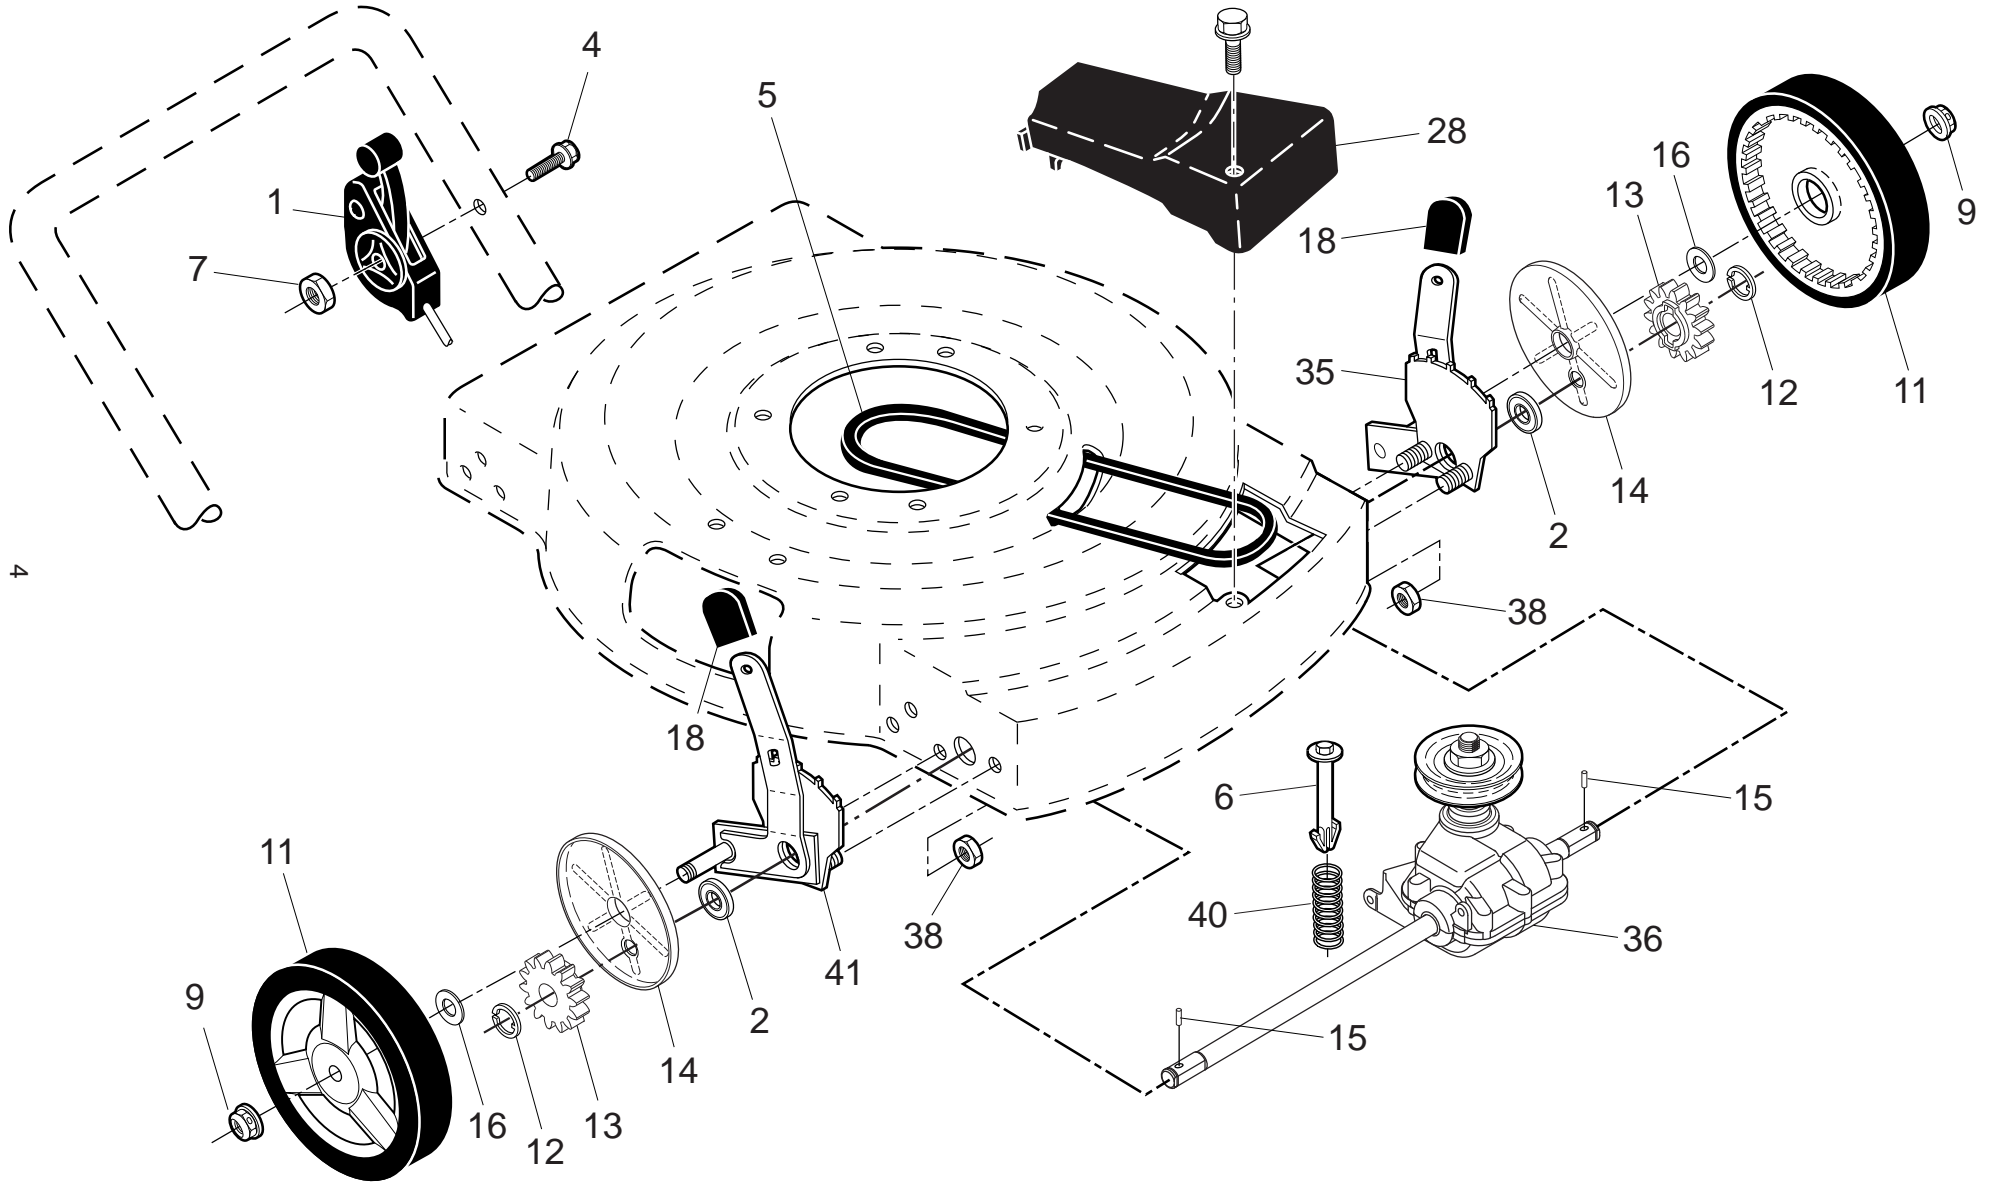

ROTARY LAWN MOWER - - MODEL NUMBER **J 55S** (96121000707) PRODUCT NUMBER 961 21 00-07

ROTARY LAWN MOWER - - MODEL NUMBER **J 55S** (96121000707) PRODUCT NUMBER 961 21 00-07

KEY NO.	PART NO.	DESCRIPTION	KEY NO.	PART NO.	DESCRIPTION
1	532 18 45-88	Drive Control Assembly (Includes Cable)	15	532 40 48-45	Pawl, Drive
2	532 42 18-36	Bearing, Wheel Adjuster	16	532 06 77-25	Washer
4	532 15 87-55	Screw, Machine, Pan Head 1/4-20 x 2-3/16	18	532 13 28-00	Knob, Selector
5	532 14 65-27	V-Belt	28	532 43 26-69	Drive Cover Assembly (Includes Mounting Screw and Pushnut)
6	532 15 04-95	Bolt, Hex Head 1/4-20 x 2	35	532 42 42-01	Kit, Wheel Adjuster, LH (Includes Knob and Bearing)
7	532 19 17-30	Nut, Hex	36	532 41 52-26	Gear Case Assembly, Complete
9	532 40 91-48	Locknut, Hex	38	873 80 04-00	Locknut, Hex
11	532 41 10-81	Wheel & Tire Assembly	40	532 13 70-90	Spring
12	812 00 00-58	E-Ring	41	532 42 42-00	Kit, Wheel Adjuster, RH (Includes Knob and Bearing)
13	532 40 38-49	Pinion			
14	532 18 94-03	Dust Cover			

NOTE: All component dimensions given in U.S. inches. 1 inch = 25.4 mm

IMPORTANT: Use only Original Equipment Manufacturer (O.E.M.) replacement parts. Failure to do so could be hazardous, damage your lawn mower and void your warranty.