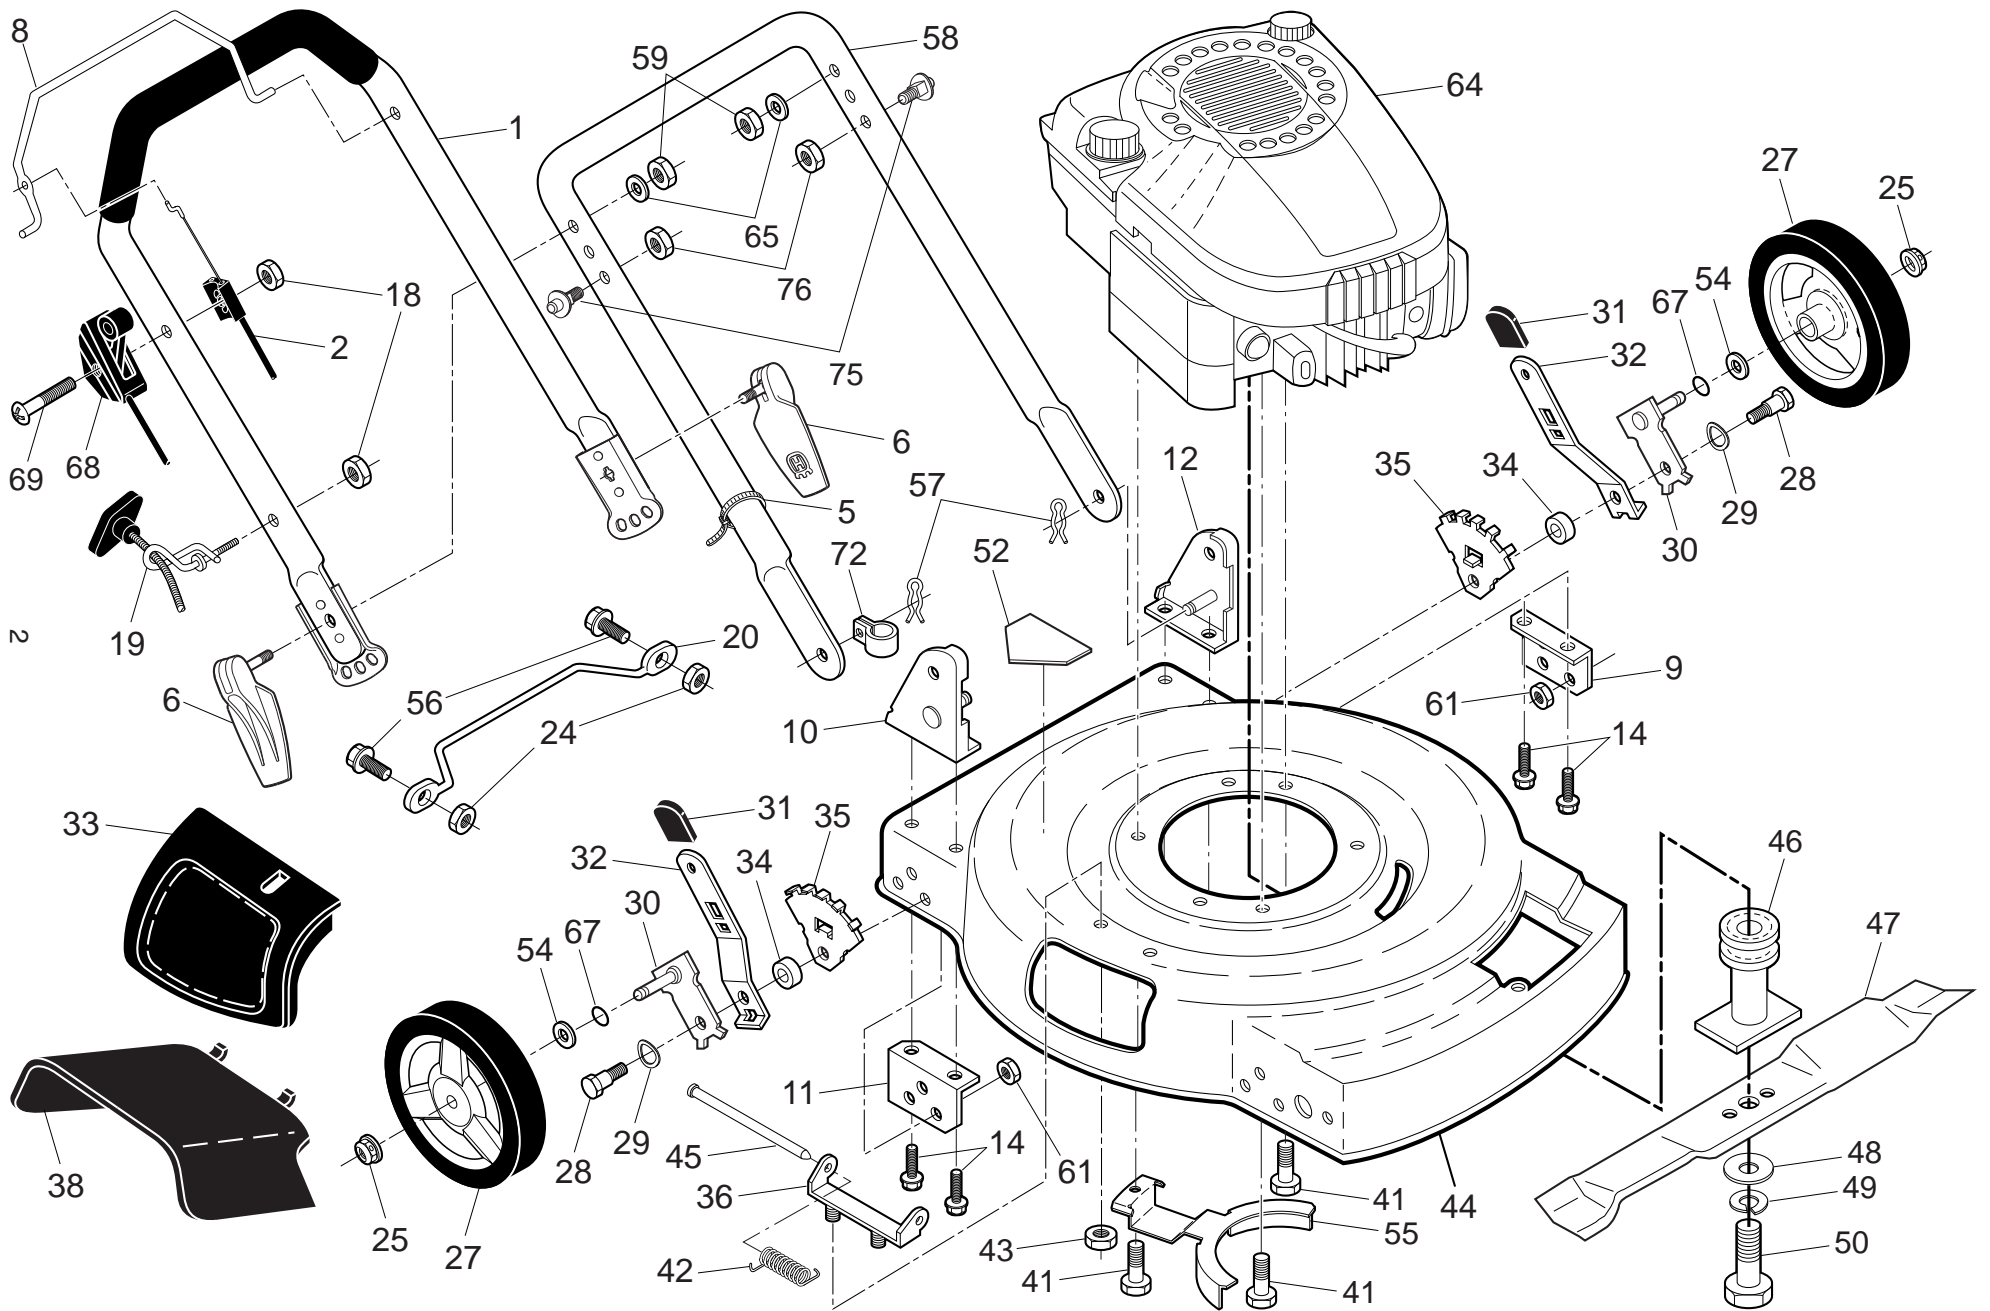

ROTARY LAWN MOWER - - MODEL NUMBER J 55S (96121000707) PRODUCT NUMBER 961 21 00-07

KEY NO.	PART NO.	DESCRIPTION	KEY NO.	PART NO.	DESCRIPTION
1	532 42 08-35	Upper Handle Assembly (Includes Foam Grip)	44	532 40 06-60	Kit, Mower Housing (Includes Key Number 52)
2	532 14 92-93	Engine Zone Control Cable	45	532 14 72-86	Rod, Hinge
5	532 06 64-26	Wire Tie	46	532 42 11-76	Blade Adapter / Pulley
6	532 43 06-79	Quick-Release Handle Assembly	47	532 19 93-79	Blade, 22"
8	532 19 05-27	Control Bar	48	532 85 10-74	Washer, Hardened
9	532 19 58-00	Support Bracket, Handle, LH	49	532 85 02-63	Washer, Lock, Helical
10	532 17 09-75	Handle Bracket Assembly, RH	50	532 85 10-84	Screw, Hex Head 3/8-24 x 1-3/8 (Grade 8)
11	532 19 57-99	Support Bracket, Handle, RH	52	532 18 21-66	Decal, Danger
12	532 17 09-77	Handle Bracket Assembly, LH	54	532 08 83-48	Washer, Flat 3/8
14	532 14 97-41	Screw, Thread Cutting 5/16-18 x 3/4	55	532 42 90-01	Belt Keeper
18	532 13 20-04	Locknut, Keps	56	532 08 58-25	Screw, Hex Washer Head #10-24 x 1/2
19	532 19 47-88	Rope Guide	57	532 05 17-93	Hairpin Cotter
20	532 15 41-47	Foot Guard	58	532 41 93-63	Lower Handle
24	532 06 91-80	Nut, Hex	59	532 40 04-13	Nut, Hex
25	532 40 91-48	Locknut, Hex 3/18-16	61	873 93 06-00	Locknut, Hex
27	532 41 08-31	Wheel & Tire Assembly, Rear	64	- - -	Engine, Briggs & Stratton, Model Number 124T02-1254-EA (Order parts from engine manufacturer)
28	532 17 47-19	Shoulder Bolt	65	532 15 54-15	Washer, Flat
29	532 40 16-30	Curved Washer	67	532 19 74-80	O-Ring
30	532 40 78-71	Axle Arm Assembly	68	532 42 06-11	Control Throttle
31	532 13 28-00	Knob, Selector	69	532 18 33-65	Screw Hex 1/4 x 20 x 2.17
32	532 41 05-95	Spring, Selector	72	532 19 79-91	Clip, Cable
33	532 19 60-10	Discharge Guard	75	532 19 92-55	Stud
34	532 40 16-29	Spacer	76	532 75 11-53	Nut, Hex
35	532 41 08-07	Bracket, Wheel Adjuster	--	532 18 21-34	Warning Decal (not shown)
36	532 15 41-32	Bracket, Housing	--	532 41 13-39	Operator's Manual, European
38	532 19 60-11	Deflector, Discharge	--	532 41 13-40	Operator's Manual, Scandinavian
41	532 15 04-06	Screw, Hex Head, Threaded, Rolled 3/8-16 x 1-1/8	--	532 41 13-41	Operator's Manual, East Bloc
42	532 15 21-24	Spring, Torsion	--	532 41 13-42	Operator's Manual, Baltic
43	873 80 04-00	Locknut, Hex			