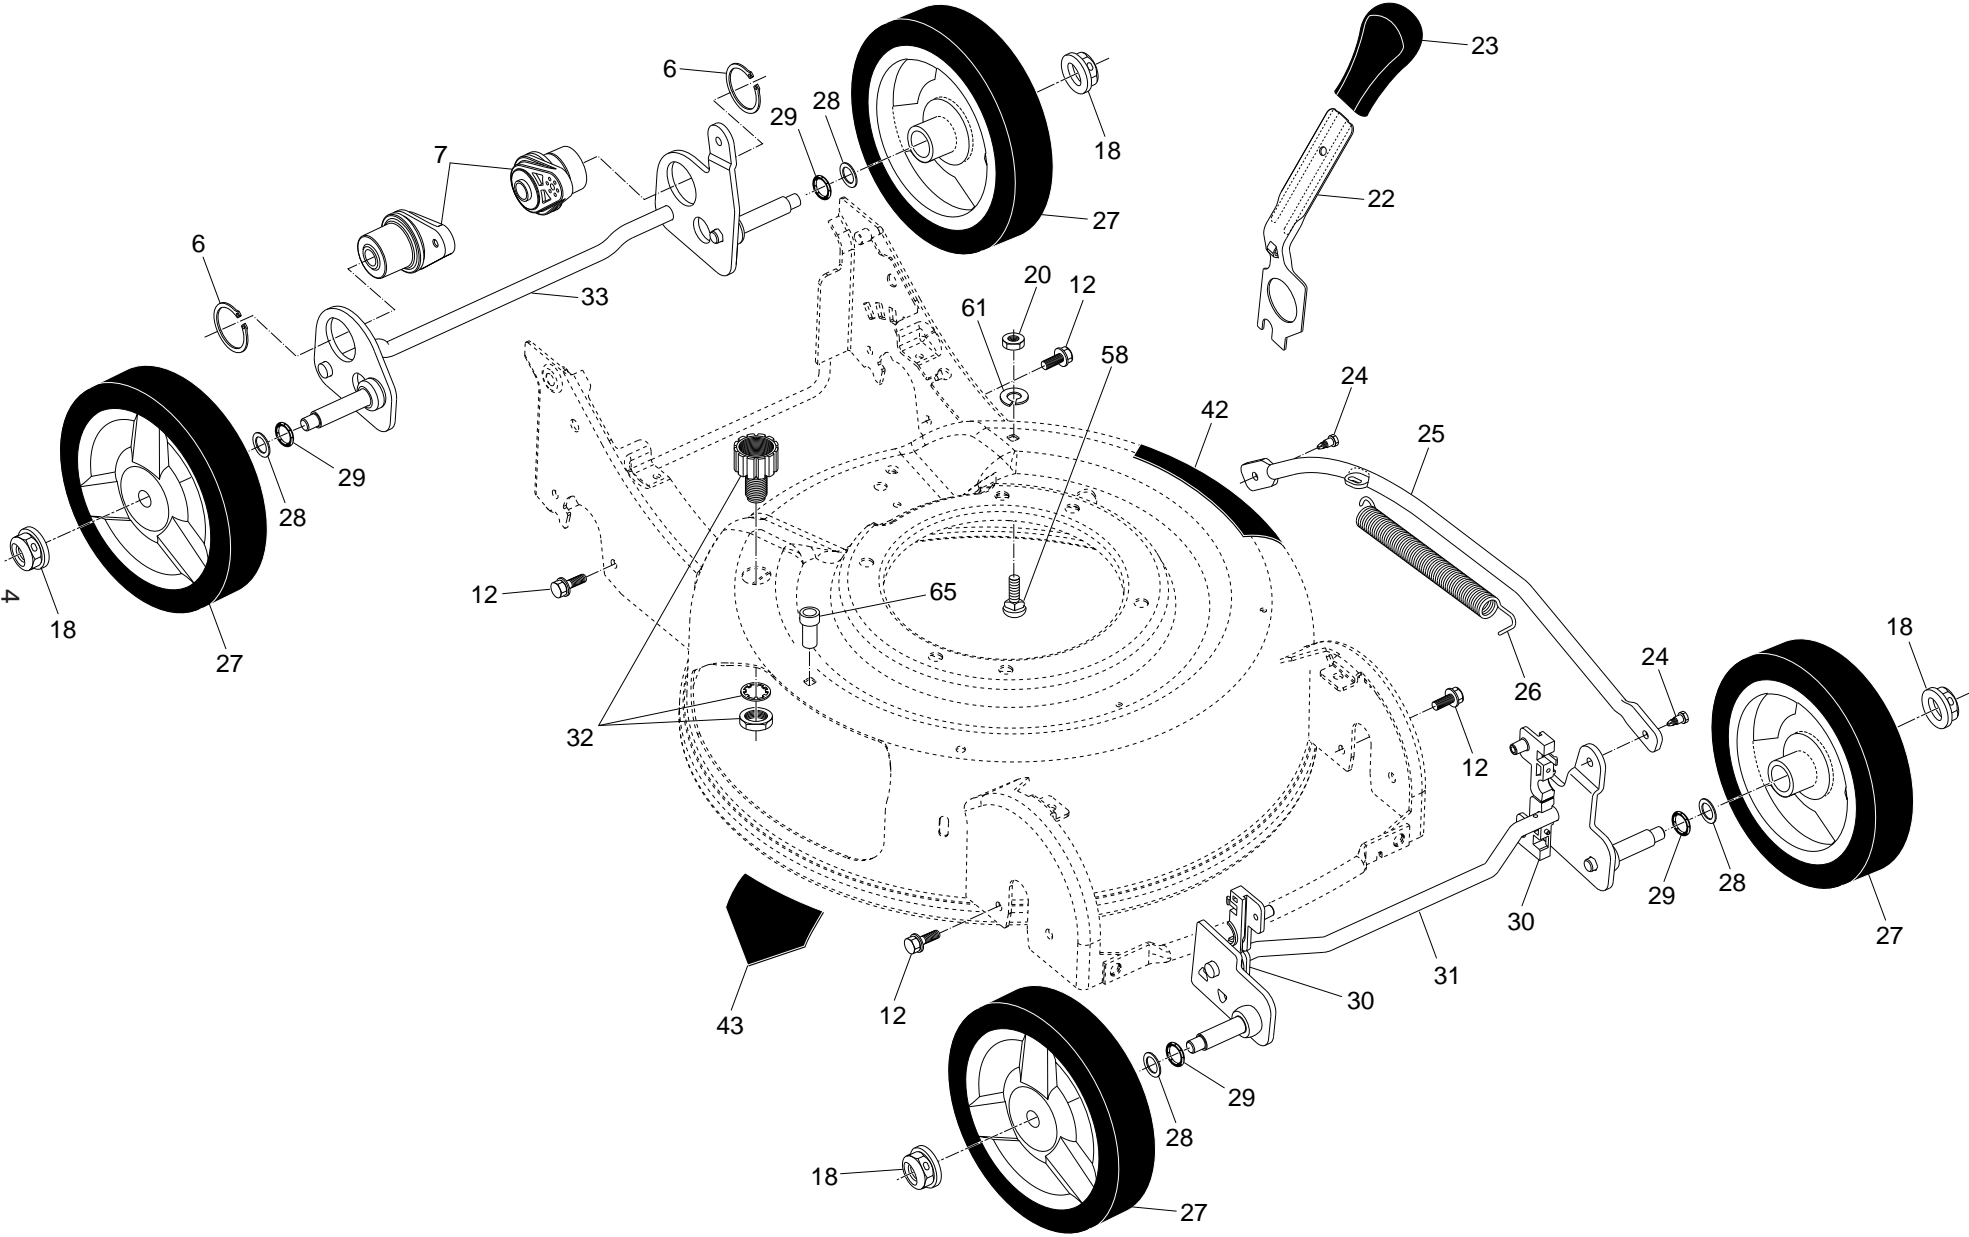

3

**NOTE:** All component dimensions given in U.S. inches. 1 inch = 25.4 mm. **IMPORTANT:** Use only Original Equipment Manufacturer (O.E.M.) replacement parts. Failure to do so could be hazardous, damage your lawn mower and void your warranty.

# ROTARY LAWN MOWER - - MODEL NUMBER R 145 (96131002105) PRODUCT NUMBER 961 41 00-21

KEY NO.	PART NO.	DESCRIPTION	KEY NO.	PART NO.	DESCRIPTION
6	812 00 00-12	Ring, Retaining	28	532 08 83-48	Washer, Flat
7	532 19 92-45	Bearing, Drive	29	532 19 74-80	O-Ring
12	532 16 34-09	Screw, Hi-Lo Thread 1/8 x 5/8	30	532 41 35-20	Bearing Assembly, Front Axle
18	532 40 91-48	Nut, Hex	31	532 41 40-71	Axle Assembly, Front
20	532 40 01-00	Locknut, Hex 1/4-20	32	532 40 00-94	Fitting, Quick Release
22	532 41 35-19	Height Adjustment Lever, Rear	33	532 41 40-72	Axle Assembly, Rear
23	532 16 76-53	Knob, Height Adjustment Lever	42	532 19 99-12	Decal, Warning
24	532 40 70-59	Screw	43	532 18 21-66	Decal, Danger
25	532 43 18-15	Height Adjustment Lever, Front	58	872 11 04-07	Bolt, Carriage
26	532 40 96-16	Spring	61	532 85 02-63	Washer, Lock, Helical Spring 3/8
27	532 41 08-31	Wheel & Tire Assembly, Front	65	<b>532 43 22-34</b>	Bushing

5

**NOTE:** All component dimensions given in U.S. inches. 1 inch = 25.4 mm. **IMPORTANT:** Use only Original Equipment Manufacturer (O.E.M.) replacement parts. Failure to do so could be hazardous, damage your lawn mower and void your warranty.