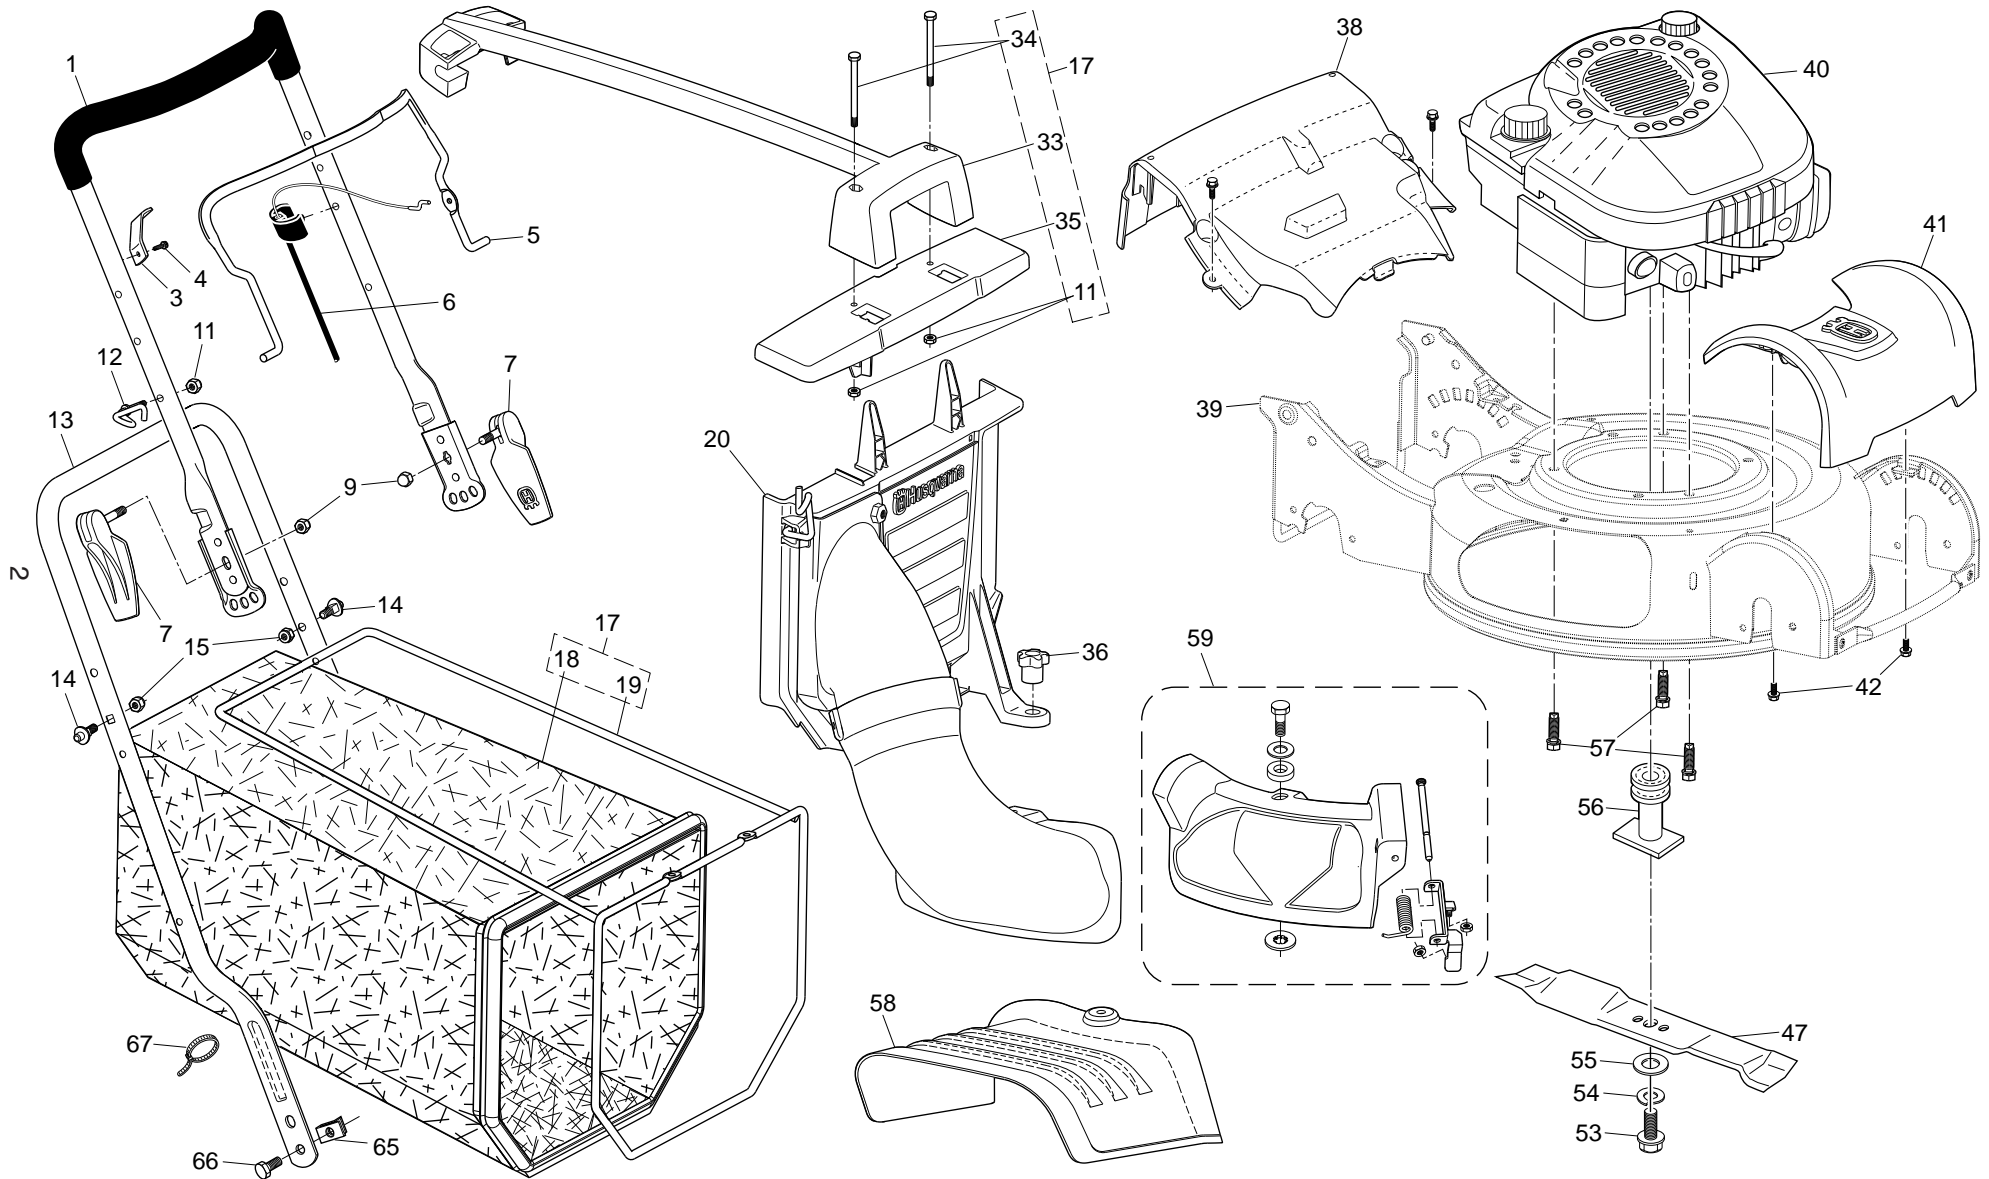

ROTARY LAWN MOWER - - MODEL NUMBER R 145 (96131002105) PRODUCT NUMBER 961 41 00-21

ROTARY LAWN MOWER - - MODEL NUMBER R 145 (96131002105) PRODUCT NUMBER 961 41 00-21

KEY NO.	PART NO.	DESCRIPTION	KEY NO.	PART NO.	DESCRIPTION
1	532 40 06-04	Upper Handle Assembly (Includes Foam Grip)	39	532 43 34-05	Kit, Lawn Mower Housing
3	532 43 00-34	Upstop Bracket	40	- - -	Engine, Briggs & Stratton, Model Number 122T02-1230-B1 (Order parts from B&S)
4	532 75 06-34	Screw, Threaded, Rolled #10-24 x 1/2	41	532 41 35-14	Front Cover
5	532 42 68-12	Control Bar	42	532 19 41-89	Screw, Hex Washer Head 1/8-16 x 5/8
6	532 42 59-23	Cable, Operator Presence	47	532 19 92-43	Blade
7	532 43 06-79	Quick Release Assembly	53	532 19 17-60	Bolt, Hex Head 3/8-24 x 2-1/2
9	532 40 04-13	Nut, Acorn	54	532 85 02-63	Washer, Helical
11	532 13 20-04	Nut, Hex, Zinc-Plated, Black 1/4-20	55	532 85 10-74	Washer, Hardened
12	532 19 47-88	Rope Guide, Upper Handle	56	532 19 92-49	Blade Adapter
13	532 41 35-35	Lower Handle	57	532 15 04-06	Bolt, Engine, Dogpoint 3/8-16
14	532 19 92-55	Stud, Adjustment	58	532 43 34-19	Discharge Guard
15	532 75 11-53	Nut, Hex 5/16-18	59	532 43 34-06	Mulcher Door Assembly
17	532 40 01-36	Grass Catcher Assembly	65	532 40 40-08	Speed Nut
18	532 19 92-73	Grass Bag	66	532 85 09-99	Bolt, Hex Head 3/8-16 x 1-1/4
19	532 19 92-78	Frame, Grass Bag	67	532 06 64-26	Wire Tie
20	532 43 33-60	Chute Assembly	- -	532 43 46-66	Manual, Operator's, European
33	532 41 35-36	Handle, Grass Catcher	- -	532 43 46-65	Manual, Operator's, Scandinavian
34	871 09 04-48	Screw 1/4-20 x 3	- -	532 43 46-67	Manual, Operator's, East Bloc
35	532 41 35-12	Adapter, Grass Catcher	- -	532 43 46-69	Manual, Operator's, Baltic
36	532 18 34-47	Knob			
38	532 43 26-80	Drive Cover Assembly (Includes Mounting Screw and Pushnut)			

3

NOTE: All component dimensions given in U.S. inches. 1 inch = 25.4 mm. **IMPORTANT:** Use only Original Equipment Manufacturer (O.E.M.) replacement parts. Failure to do so could be hazardous, damage your lawn mower and void your warranty.