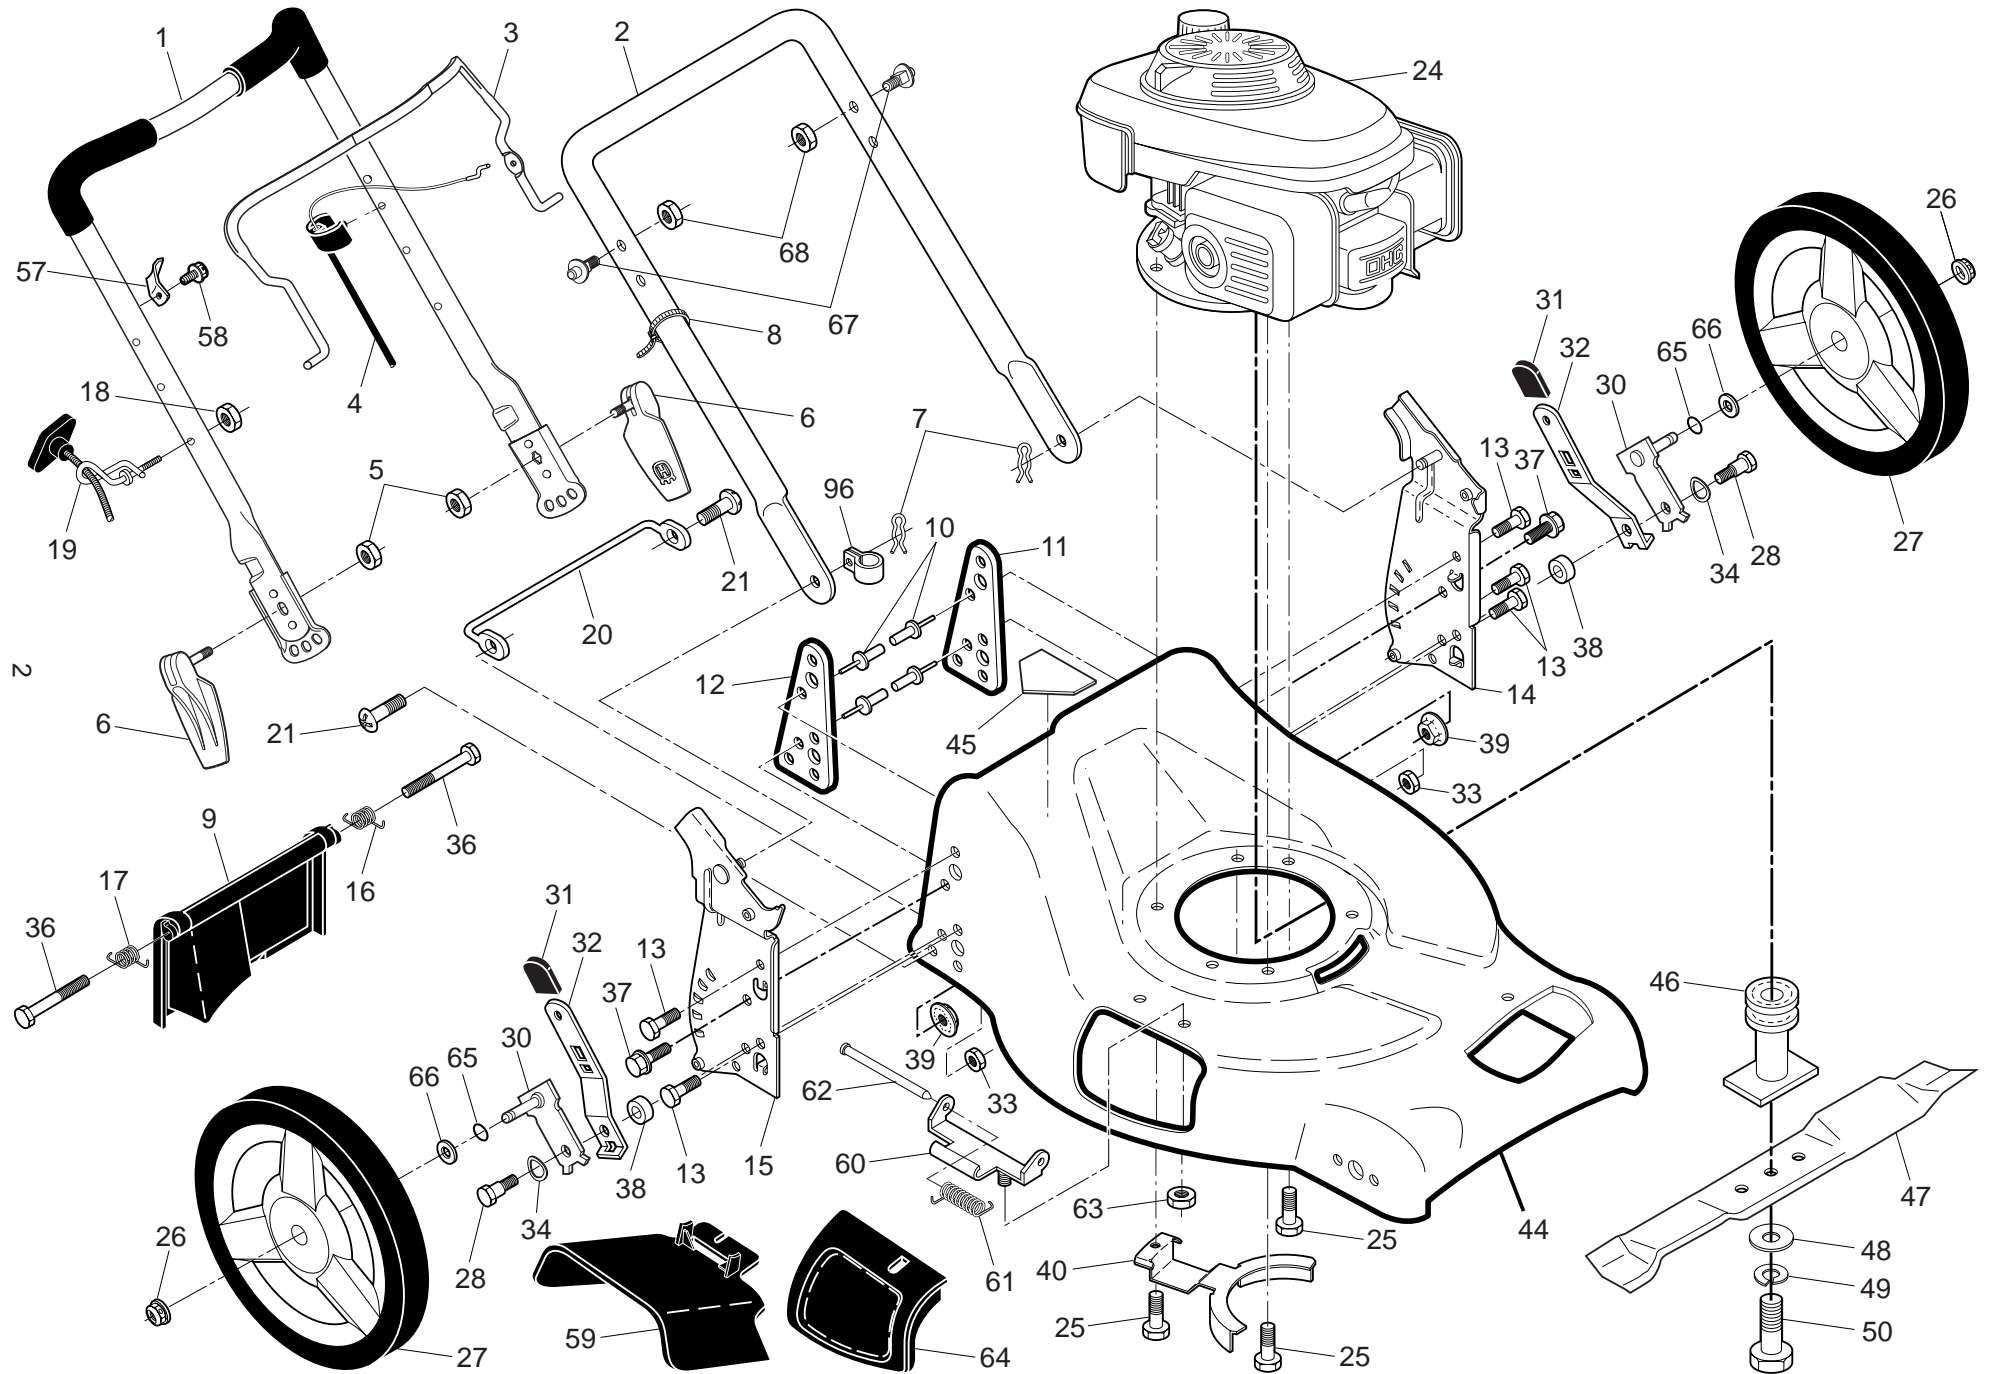

ROTARY LAWN MOWER - - MODEL NUMBER R 53SV (96141019303) PRODUCT NUMBER 961 41 01-93

ROTARY LAWN MOWER - - MODEL NUMBER R 53SV (96141019303) PRODUCT NUMBER 961 41 01-93

KEY NO.	PART NO.	DESCRIPTION	KEY NO.	PART NO.	DESCRIPTION
1	532 42 05-77	Upper Handle (Includes Foam Grip)	34	532 40 16-30	Washer, Curved, Cylindrical
2	532 42 05-10	Lower Handle	36	532 18 41-93	Bolt
3	532 42 68-12	Control Bar	37	874 78 05-12	Thread Cutting Screw w/Sems 5/16-18 x 3/4
4	532 41 53-50	Engine Zone Control Cable	38	532 40 16-29	Spacer
5	532 19 17-30	Locknut, Hex 1/4-20	39	532 15 53-77	Nut, Hex, Flanged 5/16-18
6	532 43 20-18	Handle Knob Assembly, Quick-Release	40	532 42 57-11	Belt Keeper
7	532 05 17-93	Hairpin Cotter	44	532 40 80-16	Lawn Mower Housing (Includes Key Numbers 10, 11, 12 and 45)
8	532 06 64-26	Wire Tie	45	532 18 21-66	Danger Decal
9	532 40 69-85	Rear Door Assembly	46	532 43 22-79	Blade Adapter / Pulley
10	532 12 84-15	Pop Rivet	47	532 19 93-77	Blade 21"
11	532 41 05-40	Support Bracket, LH	48	532 85 10-74	Hardened Washer
12	532 41 05-42	Support Bracket, RH	49	532 85 02-63	Helical Washer 3/8-24 x 1-3/8 Grade 8
13	817 06 04-10	Screw 1/4-20 x 5/8	50	532 85 10-84	Hex Head Machine Screw 3/8-24 x 1-3/8 Grade 8
14	532 41 78-12	Handle Bracket Assembly, LH	57	532 43 00-34	Upstop Bracket
15	532 41 78-11	Handle Bracket Assembly, RH	58	532 75 06-34	Screw
16	532 40 54-17	Spring, Rear Door, LH	59	532 18 55-82	Discharge Deflector
17	532 40 54-18	Spring, Rear Door, RH	60	532 17 57-35	Hinge Bracket Assembly
18	532 13 20-04	Locknut, Hex 1/4-20	61	532 19 30-00	Spring, Hinge
19	532 19 47-88	Rope Guide	62	532 17 56-50	Rod, Hinge
20	532 43 61-19	Foot Guard, C.E.	63	873 80 04-00	Locknut, Hex 1/4-20
21	817 49 04-16	Screw, Self-Tapping, Hex Head 1/4-20 x 1/2	64	532 18 55-76	Mulcher Door
24	- - -	Engine, Honda, Model Number GCV160 (order parts from engine manufacturer)	65	532 19 74-80	O-Ring
25	532 15 04-06	Hex Head Thread Rolling Screw 3/8-16 x 1-1/8	66	532 08 83-48	Washer, Flat
26	532 40 91-49	Hex Flange Nut	67	532 19 92-55	Stud
27	532 41 08-15	Wheel & Tire Assembly, Rear, 12"	68	532 75 11-53	Nut, Hex
28	532 40 16-38	Shoulder Bolt 5/16-18 x .33	96	532 19 79-91	Clip, Cable
30	532 41 31-41	Axle Arm Assembly, Rear	--	532 18 21-91	Decal, Warning (not shown)
31	532 70 10-37	Selector Knob	--	532 41 88-34	Operator's Manual, European
32	532 40 98-89	Selector Spring	--	532 41 88-31	Operator's Manual, Scandinavian
33	873 80 05-00	Nut, Hex 5/16-18	--	532 41 88-33	Operator's Manual, East Bloc
			--	532 41 88-32	Operator's Manual, Baltic

NOTE: All component dimensions given in U.S. inches. 1 inch = 25.4 mm. **IMPORTANT:** Use only Original Equipment Manufacturer (O.E.M.) replacement parts. Failure to do so could be hazardous, damage your lawn mower and void your warranty.